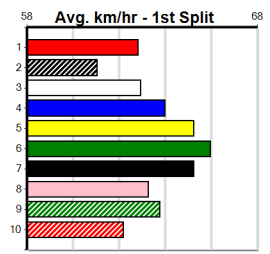

BARN BAR FUNCTION ROOM

Distance: 460m, Race Type: Grade 5, Total Prizemoney: $2,925
1st: $1,950, 2nd: $600, 3rd: $300, 4th: $75

SMOKIN' GRACE (5) can post a flying first sectional which could have her turning for home with a race winning lead. DR FARRAH (3) once fully balanced has a good motor. CREW (2) does his best racing off inside draws.

Watchdog Tips: 5 3 2 1 Bet: Win 5

SHAKA BIG TONKS [5] Prefer drawn wide but is racing well, respect. $6.00
BK Dog Aug-19 Sire: DYNA VILLA Dam: GAZER BALE
Owner(s): D Bewley
Trainer: Debbie Bewley (Pentland Hills)

CREW [5] Does his best racing off inside draws, threat. $10.00
BK Dog Jul-20 Sire: AUSSIE INFRARED Dam: MIRIAM
Owner(s): J Gill
Trainer: Jennifer Gill (Darriman)

DR. FARRAH [5] Good engine once fully balanced, danger. $7.00
BK Bitch Jan-22 Sire: BERNARDO Dam: SWEET DEMI
Owner(s): DOCTORS KENNELS (SYN), J McMahon, J Gill
Trainer: Kimberley McMahon (Darriman)

BANKRUPT [5] Knows this circuit well, place value. $10.00
BK Dog Dec-20 Sire: KONOMI Dam: CALL ME BUBBLES
Owner(s): J Rennie
Trainer: Ian Dann (Whitelaw)

SMOKIN' GRACIE [5] Can explode out to a nice lead, go close. $4.00
WF Bitch Feb-22 Sire: FERNANDO BALE Dam: MY DEWANA PENNY
Owner(s): Grace and Isai (SYN), S Grace, A Isai
Trainer: David Kerr (Caldermeade)