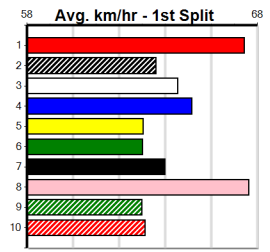

MC GRAFIX & SIGNS

Distance: 400m, Race Type: Grade 5, Total Prizemoney: $2,925
1st: $1,950, 2nd: $600, 3rd: $300, 4th: $75

BLUEBELLE COLOUR (1) drops back to a more suitable distance and from the gun draw looks hard to catch. BEST OF CLOUR (2) is well up to this class and should settle on the speed. BANK ROBBER (8) has drawn ideally.

Watchdog Tips: 1 2 8 6 Bet: Box Quinella 1,2,8 ($10 for 333.33%)

BLUEBELLE COLOUR [5] Class edge, ideal distance, hard to beat. $3.20
BE Bitch Nov-21 Sire: WHISKEY RIOT Dam: COOLER COLOUR
Owner(s): JUST COLOUR (SYN), C Haigh, J Reynolds
Trainer: James Reynolds (Pearcedale)
Winning Distances: < 300m (0) 300 - 399m (1) 400 - 499m (2) 500 - 599m (0) 600 - 699m (0) > 700m (0)
Winning Weights: 26.2(2) 26.3(1)
3rd (6) 26.6 350 HVL R3 02-Jun-24 19.58 19.24 5.00L SICK AND TIRED (19.24) M/4 . . . . . 6.57 $5.70 RWH
7th (7) 26.6 350 HVL R3 09-Jun-24 19.81 19.29 7.50L SICK AND TIRED (19.29) M/5 . . . . . 6.68 $14.90 RWF
6th (8) 26.5 515 SAP R4 17-Jun-24 30.52 29.74 5.50L SPRINGVIEW NOAH (30.14) M/2223 . . . SW . 5.15 $2.90 5NP
4th (4) 26.2 515 SAP R6 24-Jun-24 30.08 29.46 7.50L YOGEN BALE (29.55) Q/1134 . . . . . 5.09 $24.30 5H
2nd (2) 25.9 435 SLE R10 30-Jun-24 24.88 24.46 1.25L ROBBIE LEE ROSE (24.80) M/222 . . . SW . 5.32 $3.70 5
5th (6) 25.6 460 WGL R7 26-Jul-24 26.47 25.84 3.5L DON'T TELL SHELL (26.22) M/133 . . . . . 6.52 $11.80 5
2nd (5) 26.1 460 WGL R5 02-Aug-24 25.95 25.82 2.00L BEBOP JAZZ (25.82) Q/112 . . . . . 6.48 $7.50 RW
2nd (7) 26.5 460 WGL R6 09-Aug-24 25.89 25.58 1.25L DARNUM DESIRE (25.80) Q/222 . . . . . 6.47 $2.20 5
Last 3 wins NOT included above
1st (4) 26.2 435 SLE R2 22-Oct-23 25.21 24.56 0.10L SODA SHARKO (25.21) M/322 . . . . . 5.42 $6.80 M
1st (4) 26.3 300 HVL R3 29-Oct-23 16.72 16.54 1.75L HARD PRESS (16.84) M/4 . . . . . SW . 3.93 $23.10 X67
1st (1) 26.2 460 WGL R9 07-May-24 26.10 26.07 2.00L POT OF GOLD (26.23) M/111 . . . . . 6.54 $3.50 6G

BEST OF COLOUR [5] Well up to this class, settles on speed, danger. $4.20
BE Dog Nov-21 Sire: WHISKEY RIOT Dam: COOLER COLOUR
Owner(s): JUST COLOUR (SYN), C Haigh, J Reynolds
Trainer: Jane Reynolds (Pearcedale)
Winning Distances: < 300m (0) 300 - 399m (0) 400 - 499m (3) 500 - 599m (1) 600 - 699m (0) > 700m (0)
Winning Weights: 32.2(1) 32.5(1) 32.9(1) 33.1(1)
4th (2) 32.5 515 SAP R9 24-Jun-24 30.39 29.46 3.75L TEMPER TRAP (30.13) M/3444 . . . . . 5.16 $3.60 X67
2nd (7) 32.6 510 SLE R4 30-Jun-24 29.19 28.84 0.10L MADALIA TIPPER (29.18) M/2223 . . . . . 9.21 $3.90 RW
1st (7) 32.2 435 SLE R9 07-Jul-24 24.81 24.39 3.25L MYALL MEG (25.02) M/411 . . . . . 5.42 $10.20 X67
3rd (8) 32.2 435 SLE R4 14-Jul-24 24.97 24.43 4.00L RAPIDFIRE DENZEL (24.69) M/344 . . . . . 5.42 $1.60 RW
7th (2) 32.5 460 WGL R7 23-Jul-24 26.71 25.66 7.00L MISS JAZZ (26.24) M/466 . . . . . 6.67 $10.70 5
5th (2) 32.9 400 WGL R3 30-Jul-24 23.32 22.45 13.00 ZEUS THUNDERBOLT (22.45) Q/66 . . . . . 8.80 $26.90 RWH
1st (5) 32.9 400 WGL R12 09-Aug-24 22.90 22.22 0.25L CRYPTO ROYALTY (22.92) M/22 . . . . . 8.49 $8.10 5NP
5th (6) 32.9 460 WGL R7 16-Aug-24 26.36 25.63 7.00L MARCO ROSE (25.88) Q/245 . . . . . 6.59 $16.00 5
Last 3 wins NOT included above
1st (4) 33.1 460 WGL R1 24-Oct-23 26.14 25.83 4.75L DUNDEE DIXIE (26.46) Q/111 . . . . . 6.56 $1.50 M
1st (8) 32.5 515 SAP R9 13-May-24 29.81 29.81 5.00L LOVELY LAINEY (30.16) M/1111 . . . . . 5.13 $3.30 X67H