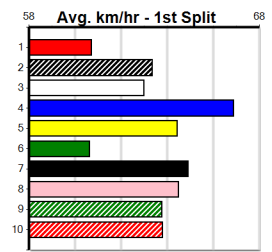

SHIMA SHINE AT STUD

Distance: 460m, Race Type: Mixed 4/5, Total Prizemoney: $3,360
1st: $2,250, 2nd: $690, 3rd: $345, 4th: $75

HOTEL WHISKY ONE (4) since arriving in Victoria has been flying for his new kennel and he looks set to complete his hat-trick of wins. DR DYLAN (1) last two Sale wins have been nothing less than sensational.

Watchdog Tips: 4 1 5 2 Bet: Trifecta 4/1,2,5/1,2,5 ($10 - 166.67%)

DR. DYLAN [4] Last two wins have been super, clear danger. $5.50
BK Dog Mar-21 Sire: ASTON KIMETTO Dam: TANSY
Owner(s): DOCTORS KENNELS (SYN), J McMahon, J Gill
Trainer: William McMahon (Darriman)

ELLIANA [4] Prefer drawn wide but has the motor, respect. $7.50
BK Bitch Jun-21 Sire: ASTON DEE BEE Dam: MADALIA MAGGIE
Owner(s): J Connor
Trainer: John Connor (Rosedale)

DR. QUEENIE [5] Capable but takes a while to warm up, risky. $9.50
BD Bitch May-22 Sire: FERAL FRANKY Dam: DR. MUMMA
Owner(s): DOCTORS KENNELS (SYN), J McMahon, J Gill
Trainer: Emily McMahon (Darriman)

HOTEL WHISKY ONE (QLD)[5] Star prospect, wide runner in 5 helps, looks good $1.90
BD Dog Dec-21 Sire: WHISKEY RIOT Dam: FLYING SEPTEMBER
Owner(s): Team Smartee's (SYN), M Vincent, S Nothdurft
Trainer: Anthony Azzopardi (Rowsley)

JOROGUMO [4] Good motor once balanced but likes to move wide $9.00
F Dog Jun-22 Sire: BEAST UNLEASHED Dam: RUBY GIRL
Owner(s): M Hunter
Trainer: Ned McDonald (Pearcedale)

1

2

3

4

5