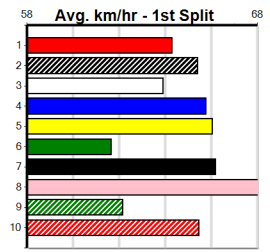

VIATEK

Distance: 400m, Race Type: Grade 7, Total Prizemoney: $2,925
1st: $1,950, 2nd: $600, 3rd: $300, 4th: $75

Hard to tip against ITHACAN GODDESS (4) following her explosive 22.55 last start win here. ARKA SOLAR (7) with a hard crashing to the left runner drawn in box 7 should get all the favours going into the first turn.

Watchdog Tips: 4 8 2 1 Bet: Trifecta 4/8/1,2 ($10 - 500%)

SON OF DUKE [7] Biks Comes into calculations off this draw. $11.00
Owner(s): P Barry
Winning Distances: < 300m (0) 300 - 399m (1) 400 - 499m (0) 500 - 599m (0) 600 - 699m (0) > 700m (0)
Winning Weights: 25.9(1)
8th (6) 26.3 300 HVL R3 15-Mar-24 17.88 16.83 12.00 ZAMBORA'S GIRL (17.10) M/2 V5 3.93 $5.80 T3-7
3rd (3) 26.7 350 TRA R3 29-Apr-24 20.24 19.92 1.00L TAKE THE EDGE (20.18) Q/12 6.64 $10.90 T3-7
2nd (4) 26.4 350 TRA R2 06-May-24 19.70 19.51 2.00L HELLO EASY (19.57) M/22 6.55 $14.60 T3-7
5th (4) 26.2 350 TRA R3 15-May-24 20.53 19.69 12.00 POSH PAWS (19.76) Q/24 6.66 $7.50 X67
4th (1) 26.5 400 WGL R7 06-Aug-24 23.57 22.37 8.50L LILY LALA (22.99) Q/33 8.66 $9.30 7
2nd (2) 26.3 400 WGL R9 16-Aug-24 23.16 22.44 7.00L RHYTHMIC ENERGY (22.69) Q/42 8.56 $18.80 X67
3rd (3) 26.5 400 WGL R3 20-Aug-24 23.22 22.29 4.25L GRIDLOCKED (22.94) Q/32 8.49 $33.30 7
1st (6) 25.9 300 HVL R1 02-Feb-24 17.23 16.90 1.00L MY LITTLE FLOSS (17.29) M/1 V0 3.96 $3.50 T3-M
Last 3 wins NOT included above
Box History
Prize Best Starts Trk/Dts APM $3265.00 23.16(2)-16/8/24 13-1-3-3 4-0-1-1 1570

EXTREME BEAST [7] Shows promise, rising in grade, still a threat. $6.00
Owner(s): C Ragen
Winning Distances: < 300m (0) 300 - 399m (0) 400 - 499m (1) 500 - 599m (0) 600 - 699m (0) > 700m (0)
Winning Weights: 35.5(1)
4th (3) 36.2 400 WGL R1 16-Aug-24 23.16 22.44 6.50L DON'T THINK DO (22.72) M/34 8.42 $1.90 M
1st (2) 35.5 435 SLE R1 21-Aug-24 25.13 24.64 1.5L HENCHMEN (25.23) M/111 5.26 $1.80 M
Last 3 wins NOT included above
Box History
Prize Best Starts Trk/Dts APM $1755.00 23.16(3)-16/8/24 2-1-0-0 1-0-0-0 1755

EAT YOUR SPINACH [7] Top maiden winner here recently. Keep safe. $7.50
Owner(s): A Lie
Winning Distances: < 300m (0) 300 - 399m (0) 400 - 499m (1) 500 - 599m (0) 600 - 699m (0) > 700m (0)
Winning Weights: 33.4(1)
7th (6) 32.5 400 GEL R1 19-Jul-24 23.60 22.49 7.00L ZIPPING POITIER (23.13) S/76 9.06 $18.40 M
7th (6) 32.8 400 GEL R1 26-Jul-24 23.53 22.39 16.00 REPRESENT (22.46) M/77 8.91 $32.40 M
2nd (8) 33.3 400 WGL R3 01-Aug-24 23.17 22.88 2.25L BALANCED (23.02) M/22 8.61 $7.50 M
1st (2) 33.4 400 WGL R2 08-Aug-24 22.81 22.66 6.50L BELLS OF VICTORY (23.25) M/11 SW 8.32 $2.40 T3-M
3rd (5) 32.6 390 WBL R9 15-Aug-24 22.85 21.75 6.00L ZIPPING POITIER (22.44) S/75 8.87 $21.70 X67
Last 3 wins NOT included above
Box History
Prize Best Starts Trk/Dts APM $1620.00 22.81(2)-8/8/24 5-1-1-1 2-1-1-0 1620

ITHACAN GODDESS [7] Flew early in fast win here last time, looks good $1.90
Owner(s): V Gay
Winning Distances: < 300m (0) 300 - 399m (0) 400 - 499m (1) 500 - 599m (0) 600 - 699m (0) > 700m (0)
Winning Weights: 26.3(1)
4th (5) 26.3 400 WGL R1 06-Aug-24 23.57 22.37 12.00 FILL YOUR BOOTS (22.77) M/44 8.93 $4.80 M
2nd (2) 26.1 400 WGL R1 16-Aug-24 22.97 22.44 3.75L DON'T THINK DO (22.72) Q/23 8.41 $17.80 M
1st (6) 26.3 400 WGL R2 22-Aug-24 22.55 22.55 8.50L UNINVITING (23.12) Q/11 SW 8.19 $3.50 M
Last 3 wins NOT included above
Box History
Prize Best Starts Trk/Dts APM $1595.00 22.55(6)-22/8/24 3-1-1-0 3-1-1-0 1595