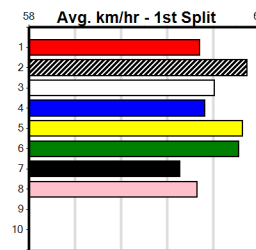

HARD STYLE RICO AT STUD

Distance: 400m, Race Type: Free For All, Total Prizemoney: $3,360
1st: $2,250, 2nd: $690, 3rd: $345, 4th: $75

DAINTREE DAMAGE (1) has been crying out for this box and can really put the paw to the floor through the middle stages. NAVARINO (7) would prefer a longer distance but is expecting to be charging home and looks the clear danger.

Watchdog Tips: 1 7 4 2 Bet: Win 1

Race 1: DAINTREE DAMAGE [4] $3.40. Description: Been crying out for this draw, hard to reel in. Owner: R Winter. Sire: BERNARDO, Dam: CHUNK OF LOVE. Trainer: Ronald Winter (Denison). Box History table and prize details.

Race 2: GALLOPING JIMMY [2] $9.00. Description: Front runner, likes this circuit, keep safe. Owner: R Conway. Sire: ASTON DEE BEE, Dam: CRUZIN'. Trainer: Robert Conway (Bunyip). Box History table and prize details.

Race 3: VALLETTA DASH [4] $14.00. Description: Speed drawn either side is a worry, risky. Owner: J Nicholls. Sire: TOMMY SHELBY, Dam: VALLETTA SKY. Trainer: John Nicholls (Melton West). Box History table and prize details.

Race 4: ROYAL MINT [4] $7.50. Description: Can come out running in his races, key player. Owner: R Bean. Sire: BERNARDO, Dam: SUNSET BELIEVER. Trainer: Jessica Bean (Tinamba). Box History table and prize details.

Race 5: LET'S WIN OLLIE (NSW)[4] $3.00. Description: Continues to elevate his racing, box the concern. Owner: E Burrett. Sire: WOW, Dam: LET'S WIN MEISHA. Trainer: Jason Sharp (Lara). Box History table and prize details.