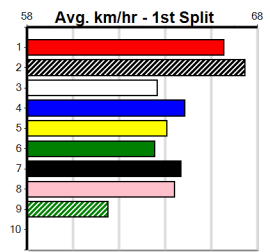

HOOKED ON SCOTCH AT STUD

Distance: 400m, Race Type: Grade 6, Total Prizemoney: $2,925
1st: $1,950, 2nd: $600, 3rd: $300, 4th: $75

In a race jam packed with early speed edge goes with OUR VISION (1) with the aid of the gun draw. SHARNI'S SECRET (3) can settle on the speed and is a dog that continues to improve. HEYFIELD HONEY (2) is a must for top 4 SRM players.

Watchdog Tips: **1** **3** **2** **4** **Bet:** **Win 1**

OUR VISION [6] **Fast early, gun draw, hard to hold out.** **$3.20**

BK Bitch Dec-22 Sire: BERNARDO Dam: DENISE'S VISION

Owner(s): The Milkmen (SYN), C Dalli, J Russo

Trainer: Jason Sharp (Lara)

Winning Distances: < 300m (0) 300 - 399m (0) 400 - 499m (2) 500 - 599m (0) 600 - 699m (0) > 700m (0)

Winning Weights: 27.0(1) 27.2(1)

Pl	Box	Dist	Track	Date	Time	BON	Margin	1st/2nd (Time)	PIR	Checked	Comment	WR	Split 1	S/P	Grade
6th	(6)	26.7	410	HOR	R1	02-Jul-24	23.99	23.04	3.00L	BOXCAR MOLLY (23.79)	M/34	.	10.58	$10.10	M
2nd	(2)	26.9	410	HOR	R1	09-Jul-24	23.92	22.97	3.75L	SMILING BEE (23.67)	M/33	.	10.47	$2.80	M
3rd	(7)	26.9	400	GEL	R1	16-Jul-24	23.16	22.53	1.5L	SUMMER SPRITZ (23.06)	M/43	.	8.65	$2.80	M
1st	(4)	27.0	400	WGL	R1	25-Jul-24	23.18	23.01	2.75L	SONGKRAN (23.36)	Q/21	.	8.45	$2.20	T3-M
4th	(2)	26.7	400	GEL	R10	02-Aug-24	23.09	22.54	4.25L	SIN CITY MARV (22.80)	M/33	SW	8.52	$30.80	X67
4th	(4)	27.0	400	WGL	R9	09-Aug-24	23.12	22.22	5.50L	PROMISES TO BE (22.75)	M/44	.	8.55	$9.40	7
1st	(7)	27.2	400	GEL	R9	20-Aug-24	22.66	22.49	1.00L	GO NOW (22.73)	Q/11	.	8.38	$4.50	7

Last 3 wins NOT included above

Box History

Bx	1st	2nd	3rd	4th	5th	6th	7th	8th
1								
2		1		1				
3								
4	1			1				
5								
6						1		
7	1		1					
8								

Prize Best	$2910.00
Starts	23.12(4)-9/8/24
Trk/Dts	7-2-1-1
APM	2-1-0-0
APM	2558

HEYFIELD HONEY [6] **Looks for inside runs, each way all day.** **$9.50**

F Bitch Feb-22 Sire: BERNARDO Dam: SILVER SALUTE

Owner(s): D Rhodes

Trainer: Donald Rhodes (Heyfield)

Winning Distances: < 300m (0) 300 - 399m (2) 400 - 499m (0) 500 - 599m (0) 600 - 699m (0) > 700m (0)

Winning Weights: 31.5(1) 31.8(1)

Pl	Box	Dist	Track	Date	Time	BON	Margin	1st/2nd (Time)	PIR	Checked	Comment	WR	Split 1	S/P	Grade
4th	(1)	31.2	350	HVL	R1	23-Jun-24	19.75	19.02	3.75L	SACRED SWORD (19.50)	M/3	.	6.61	$10.90	MF
1st	(3)	31.5	350	HVL	R5	01-Jul-24	19.65	19.65	1.25L	MIKE ANGELO ZEAL (19.73)	M/2	.	6.64	$5.40	T3-RW
2nd	(3)	31.5	350	HVL	R3	14-Jul-24	19.63	19.35	0.75L	LUXFORD (19.59)	M/3	.	6.64	$8.90	X67
2nd	(6)	31.7	435	SLE	R10	17-Jul-24	25.28	24.54	0.50L	CHALUPA BATMAN (25.25)	M/322	.	5.50	$9.30	RW
6th	(1)	31.5	515	SAP	R11	29-Jul-24	30.75	29.46	15.00	BAKIS BALE (29.71)	M/1235	.	5.20	$15.70	6G
2nd	(6)	31.2	350	HVL	R3	11-Aug-24	19.66	19.01	2.00L	SUN IN CUBA (19.52)	M/4	.	6.66	$8.70	X67H
3rd	(6)	31.3	350	HVL	R4	18-Aug-24	19.74	19.07	2.50L	SUN IN CUBA (19.58)	M/6	.	6.71	$27.30	X67F
2nd	(2)	31.3	350	HVL	R2	25-Aug-24	19.63	18.71	6.00L	STIFLER (19.22)	M/3	.	6.59	$3.20	X67

Last 3 wins NOT included above

Bx	1st	2nd	3rd	4th	5th	6th	7th	8th
1				1		1		
2		1						
3	1	1						
4								
5								
6		2	1					
7					1			
8	1							

Prize Best	$5917.50
Starts	FSD
Trk/Dts	10-2-4-1
APM	0-0-0-0
APM	4776