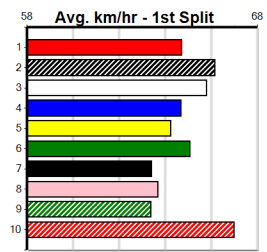

SPORTSBET MAKE IT A MULTI

Distance: 400m, Race Type: Grade 5 No Penalty, Total Prizemoney: $2,925
1st: $1,950, 2nd: $600, 3rd: $300, 4th: $75

SHAKA GOES BANG (1) has shown vast improvement in winning his past two races and can get a nice sit behind likely leader BUDDY BLUE (2) and prove too strong in the run home. JUNIOU PISTOL (3) is rarely too far away in this class.

Watchdog Tips: 1 2 3 6 Bet: Box Quinella 1,2,3 ($10 for 333.33%)

Form Box Wgt Dist Track Date Time BON Margin 1st/2nd (Time) PIR Checked Comment W/R Split 1 S/P Grade

1 SHAKA GOES BANG [5] Continues to elevate his racing, hard to beat. **$2.50**
BK Dog Oct-21 Sire: SENNACHIE Dam: DESTINI JAGUAR Trainer: Michael Bewley (Pentland Hills)
Owner(s): M Bewley
Winning Distances: < 300m (0) 300 - 399m (5) 400 - 499m (1) 500 - 599m (0) 600 - 699m (0) > 700m (0)
Winning Weights: 31.6(1) 31.9(1) 32.6(1) 33.0(2) 33.3(1)

Bx	1st	2nd	3rd	4th	5th	6th	7th	8th
1	1	1	1	1				
2	1	1				2		
3	3	1	1	1			1	1
4					1		2	
5	1		1				2	
6			1			1		
7							2	
8								1

Prize Best Starts Trk/Dts APM: $8545.00 FSH 27-6-3-3 0-0-0-0 4644

2 BUDDY BLUE [5] Goes like a rocket early, big danger. **$5.00**
BE Dog Nov-21 Sire: BAROOGA BRETT Dam: BALKAN DOTTI Trainer: Bethany Garrick (Devon Meadow)
Owner(s): B Garrick
Winning Distances: < 300m (0) 300 - 399m (2) 400 - 499m (3) 500 - 599m (0) 600 - 699m (0) > 700m (0)
Winning Weights: 29.4(1) 29.5(1) 29.6(1) 29.8(1) 30.4(1)

Bx	1st	2nd	3rd	4th	5th	6th	7th	8th
1			1	1				1
2	2			1				3
3				1		1		
4					1	2	3	1
5	2		1					1
6	1	1	1	1			1	
7				1	2	1	1	
8				1	2			1

Prize Best Starts Trk/Dts APM: $7775.00 22.75(6)-15/8/24 34-5-1-3 21-3-0-2 3045

3 JUNIOR PISTOL [5] Can get a nice sit behind the leaders, threat. **$6.00**
BK Dog Apr-21 Sire: BANJO BOY Dam: PISTOL Trainer: John Carr (Devon Meadows)
Owner(s): A Carr
Winning Distances: < 300m (0) 300 - 399m (7) 400 - 499m (2) 500 - 599m (0) 600 - 699m (0) > 700m (0)
Winning Weights: 27.3(1) 27.4(1) 27.6(1) 27.9(1) 28.1(1) 28.4(2) 28.7(1) 29.2(1)

Bx	1st	2nd	3rd	4th	5th	6th	7th	8th
1	1	1	3	2	2	1		
2	1	1	2	1	2	1	2	
3	2	2	1	1	2			
4	3	2	1		1	2		1
5	1	1	4		2		2	
6		2	2			2	1	
7		2	1	2	1		1	
8	1	2	2				3	

Prize Best Starts Trk/Dts APM: $20080.00 22.80(7)-16/1/24 69-9-13-17 26-2-5-7 4845

4 BERMUDA BEN [5] Speed drawn underneath is a worry, risky. **$15.00**
BE Dog Nov-20 Sire: BARCIA BALE Dam: JUNIPER PEARL Trainer: Brett Mackie (Tooradin)
Owner(s): B Mackie
Winning Distances: < 300m (0) 300 - 399m (4) 400 - 499m (1) 500 - 599m (0) 600 - 699m (0) > 700m (0)
Winning Weights: 31.9(1) 32.4(2) 33.0(1) 33.1(1)

Bx	1st	2nd	3rd	4th	5th	6th	7th	8th
1	1	1	3	2	2	1	3	1
2	2	2	4	1	1	1	1	
3				1		3	1	
4	1	2		2	1	1	1	
5	2			1	3	1	1	1
6	1		3		1	1	2	
7		2		3	3	2		
8		1	2	1		2		

Prize Best Starts Trk/Dts APM: $14690.00 23.06(4)-13/6/23 65-5-9-12 11-0-1-3 1847

5 QUEEN MAGGIE [5] Capable but flat spot mid race is a worry. **$12.00**
BK Bitch Feb-21 Sire: BERNARDO Dam: RADIANT ANGEL Trainer: Brett Mackie (Tooradin)
Owner(s): B Mackie
Winning Distances: < 300m (0) 300 - 399m (6) 400 - 499m (1) 500 - 599m (0) 600 - 699m (0) > 700m (0)
Winning Weights: 26.1(1) 26.4(1) 27.0(1) 27.2(1) 27.3(3)

Bx	1st	2nd	3rd	4th	5th	6th	7th	8th
1	2		1				1	2
2	2		1					2
3				3		1		
4	2				1	1	2	1
5			1			1	1	
6	1	1	1	1	1	1		
7								1
8								1

Prize Best Starts Trk/Dts APM: $10410.00 22.88(2)-1/8/24 31-7-1-3 8-1-0-0 5882