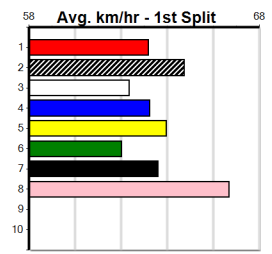

PHOTO MAN AT STUD (1-3 WINS)

Distance: 460m, Race Type: Restricted Win, Total Prizemoney: $2,925
1st: $1,950, 2nd: $600, 3rd: $300, 4th: $75

MYSTERY TERMS (8) steps up to the 460m trip here following a fast all the way 22.64 win and she continues to improve with each run. VIVA LA VIDA (1) appreciated this exact draw in her gutsy win here last week.

Watchdog Tips: 8 1 6 3 Bet: Trifecta 1,8/1,6,8/1,3,6,8 ($10 - 125%)

VIVA LA VIDA [6] Appreciated this box in top win here last week. $2.50
BE Bitch Feb-22 Sire: BERNARDO Dam: JUNIPER PEARL
Trainer: Brett Mackie (Tooradin)
Winning Distances: < 300m (0) 300 - 399m (0) 400 - 499m (2) 500 - 599m (0) 600 - 699m (0) > 700m (0)
Winning Weights: 28.8(1) 28.9(1)
2nd (1) 28.0 400 WGL R1 09-Jul-24 23.28 22.52 1.75L BARRETOS (23.17) Q/62 . . . . 8.66 $4.80 M
1st (3) 28.9 410 HOR R1 21-Jul-24 23.63 23.19 3.00L RELEASED (23.84) Q/42 . . . . 10.74 $4.00 M
5th (3) 28.6 460 GEL R3 27-Jul-24 26.52 25.68 9.00L MAHOGANY (25.91) M/354 . . . SW . . 6.82 $7.20 X67
2nd (5) 28.8 460 WGL R10 02-Aug-24 26.33 25.82 1.5L SUPERIOR MONIQUE (26.23) S/744 . . . . 6.74 $5.00 RW
2nd (3) 28.3 400 WGL R7 06-Aug-24 23.01 22.37 0.25L LILY LALA (22.99) S/22 . . . . 8.59 $3.50 7
5th (8) 28.9 400 WGL R3 13-Aug-24 23.34 22.43 11.00 MYSTERY TERMS (22.64) Q/77 . . . . 8.77 $6.00 7
1st (1) 28.8 460 WGL R5 20-Aug-24 26.26 25.56 0.50L MAYAN CHIEF (26.28) Q/221 . . . . 6.61 $1.20 X67
Last 3 wins NOT included above
Box History
Bx 1st 2nd 3rd 4th 5th 6th 7th 8th
1 1 1 . . . . .
2 . . . . .
3 1 1 . . . . .
4 . . . . .
5 . . 1 . . . . .
6 . . . . .
7 . . . . .
8 . . . . 1 . . . .
Prize Best $5715.63
Starts 26.26(1)-20/8/24
Trk/Dts 7-2-3-0
APM 2-1-1-0 5276

BIT COOL [7] Capable of running a cheeky race at odds. $10.00
BK Bitch Jan-22 Sire: MY REDEEMER Dam: ZERO COOL
Trainer: Michelle Nolan (Devon Meadows)
Winning Distances: < 300m (0) 300 - 399m (0) 400 - 499m (1) 500 - 599m (0) 600 - 699m (0) > 700m (0)
Winning Weights: 26.4(1)
1st (8) 26.4 425 BEN R2 26-Apr-24 24.08 23.85 2.50L MCIVOR JEWELS (24.24) Q/111 . . . SW . . 6.59 $7.30 M
4th (6) 26.4 500 BEN R4 10-May-24 28.62 27.90 11.00 FERGUS ZULU (27.90) M/333 . . . . 6.62 $15.50 X67H
4th (5) 26.4 500 BEN R5 17-May-24 28.50 28.08 3.25L SICK AND TIRED (28.28) M/444 . . . . 6.70 $20.50 X67F
3rd (6) 26.0 425 BEN R3 19-Jul-24 24.54 23.78 4.75L TIMMA TURTLE TWO (24.21) M/763 . . . . 6.80 $3.00 7
4th (7) 26.2 435 SLE R4 07-Aug-24 25.01 24.38 2.50L COOL WHITE (24.84) M/444 . . . . 5.36 $3.40 X67
6th (3) 26.1 460 WGL R5 13-Aug-24 26.46 25.71 6.00L GAZING COLLINDA (26.07) Q/134 . . . . 6.57 $7.70 X67
Last 3 wins NOT included above
Box History
Bx 1st 2nd 3rd 4th 5th 6th 7th 8th
1 . . . . .
2 . . . . .
3 . . . . .
4 . . . . .
5 . . . . .
6 . . 1 1 . . . .
7 . . . 1 . . . . .
8 1 . . . . .
Prize Best $2205.00
Starts 26.46(3)-13/8/24
Trk/Dts 6-1-0-1
APM 1-0-0-0 1077