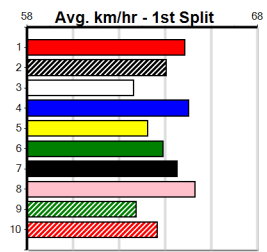

KHANS HOSPITALITY SERVICES

Distance: 400m, Race Type: Grade 5, Total Prizemoney: $2,925
1st: $1,950, 2nd: $600, 3rd: $300, 4th: $75

ROMP TIN (7) is near faultless early and could turn for home with a race winning lead. SWORD DANCER (8) should be able to get a nice trail into the race and looks a must for top 4 SRM players. EAGLES FLY ALONE (1) is drawn to feature.

Watchdog Tips: 7 8 1 3 Bet: Box Trifecta 1,3,7,8 ($10 for 41.67%)

Race card for EAGLES FLY ALONE [5]. Includes details on sire (TOMMY SHELBY), dam (FOR THE ALLIANCE), winning distances, and a list of horses with their stats. Box History table shows performance across splits 1-8.

Race card for EASILY AMUSED (NSW)[5]. Includes details on sire (ORSON ALLEN), dam (LUMINESCENCE), winning distances, and a list of horses with their stats. Box History table shows performance across splits 1-8.

Race card for SKY HIGH DREAMS [5]. Includes details on sire (MY REDEEMER), dam (AVA'S DREAM), winning distances, and a list of horses with their stats. Box History table shows performance across splits 1-8.

Race card for RYDER'S MAGIC [5]. Includes details on sire (ASTON DEE BEE), dam (SHARNI'S MY GIRL), winning distances, and a list of horses with their stats. Box History table shows performance across splits 1-8.

Race card for BIG PISTOL [5]. Includes details on sire (BANJO BOY), dam (PISTOL), winning distances, and a list of horses with their stats. Box History table shows performance across splits 1-8.