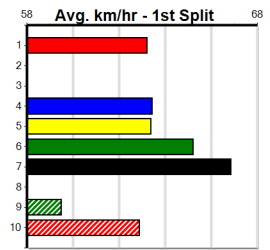

Distance: 400m, Race Type: Maiden, Total Prizemoney: $2,535
1st: $1,680, 2nd: $520, 3rd: $260, 4th: $75

RECKLESS (8) is bred to have plenty of ability and is sure to be well educated on debut. KILMANY WARRIOR (4) displayed top turn of early speed in his solid placing on debut. STROM BREWING (7) will be better for the experience on debut.

Watchdog Tips: **8** **4** **7** **1** **Bet:** Box Quinella 4,7,8 ($10 for 333.33%)

1

TERRORISING TOM [M] **Drawn to settle on the speed, respect.** **$5.50**
BK Dog Dec-21 Sire: TOMMY SHELBY Dam: CHLOE LOUISE Trainer: Corey Fulford (Maffra)

Owner(s): C Fulford
Winning Distances: < 300m (0) 300 - 399m (0) 400 - 499m (0) 500 - 599m (0) 600 - 699m (0) > 700m (0)

Winning Weights:

Run	Wgt	Dist	Track	Date	Time	BOB	Margin	1st/2nd (Time)	PIR	Checked	Comment	WR	Split 1	S/P	Grade
2nd (2)	28.4	400	WGL	R2	20-Jun-24	23.10	22.89	1.25L MARS BALE (23.02)	Q/11	.	.	.	8.42	$10.20	T3-M
2nd (8)	28.4	350	TRA	R2	05-Jul-24	20.26	19.49	1.5L BLISSFUL RAIN (20.17)	M/11	.	.	.	6.77	$4.80	M
2nd (7)	28.3	400	WGL	R2	11-Jul-24	23.52	23.08	3.5L CAPTAIN KATIE (23.28)	M/11	.	.	.	8.55	$3.20	T3-M
2nd (8)	28.5	400	WGL	R1	18-Jul-24	23.61	22.88	2.00L COLLINDA POPS (23.48)	M/11	.	.	.	8.55	$2.50	M
6th (6)	28.8	400	WGL	R1	25-Jul-24	23.70	23.01	7.50L OUR VISION (23.18)	M/44	.	V7	.	8.60	$5.90	T3-M
3rd (2)	29.4	435	SLE	R1	04-Aug-24	25.25	24.36	2.50L SHE'S OUR ART (25.09)	S/622	.	.	.	5.39	$9.80	M
6= (5)	29.8	400	WGL	R2	08-Aug-24	23.79	22.66	14.00 EAT YOUR SPINACH (22.81)	S/66	.	.	.	8.68	$5.70	T3-M
3rd (1)	30.0	435	SLE	R1	14-Aug-24	25.44	24.45	2.75L MAGICAL PAWS (25.25)	S/322	.	.	.	5.39	$3.80	M

Last 3 wins NOT included above

Box History

Bx	1st	2nd	3rd	4th	5th	6th	7th	8th
1			1					
2		1	1					
3								
4								
5							1	1
6					1	1		
7		1		1	1			
8		2						

Prize Best $2000.00
Starts 23.10(2)-20(6)/24
Trk/Dts 12-0-4-2
APM 6-0-3-0
1600

2

HURRICANE LUCY [M] **Bred to have some talent, betting best guide.** **$21.00**
BK Bitch Jan-23 Sire: BEAST UNLEASHED Dam: VEGAS TICKET Trainer: Joseph Sultana (Trafalgar East)

Owner(s): J Sultana
Winning Distances: < 300m (0) 300 - 399m (0) 400 - 499m (0) 500 - 599m (0) 600 - 699m (0) > 700m (0)

Winning Weights:

Last 3 wins NOT included above

Box History

Bx	1st	2nd	3rd	4th	5th	6th	7th	8th
1								
2								
3								
4								
5								
6								
7								
8								

Prize Best $0
Starts FSH
Trk/Dts 0-0-0-0
APM 0-0-0-0
0

3

AGENT SUSIE [M] **Nicely bred type, watch betting moves.** **$5.50**
BEBD Bitch Nov-22 Sire: FERAL FRANKY Dam: LADY LOCH Trainer: Lynette Gough (Nyora)

Owner(s): L Gough
Winning Distances: < 300m (0) 300 - 399m (0) 400 - 499m (0) 500 - 599m (0) 600 - 699m (0) > 700m (0)

Winning Weights:

Last 3 wins NOT included above

Box History

Bx	1st	2nd	3rd	4th	5th	6th	7th	8th
1								
2								
3								
4								
5								
6								
7								
8								

Prize Best $0
Starts FSH
Trk/Dts 0-0-0-0
APM 0-0-0-0
0

4

KILMANY WARRIOR [M] **Impressive early speed on debut,. Danger.** **$5.50**
BD Dog Dec-22 Sire: CATCH THE THIEF Dam: POPOWSKI Trainer: Des Douch (Maffra)

Owner(s): L Cardillo
Winning Distances: < 300m (0) 300 - 399m (0) 400 - 499m (0) 500 - 599m (0) 600 - 699m (0) > 700m (0)

Winning Weights:

Run	Wgt	Dist	Track	Date	Time	BOB	Margin	1st/2nd (Time)	PIR	Checked	Comment	WR	Split 1	S/P	Grade
2nd (3)	28.5	435	SLE	R1	25-Aug-24	24.87	24.66	3.00L PHARAOH'S GOLD (24.66)	M/222	.	.	.	5.29	$5.60	M

Last 3 wins NOT included above

Box History

Bx	1st	2nd	3rd	4th	5th	6th	7th	8th
1								
2								
3		1						
4								
5								
6								
7								
8								

Prize Best $520.00
Starts FSH
Trk/Dts 1-0-1-0
APM 0-0-0-0
520