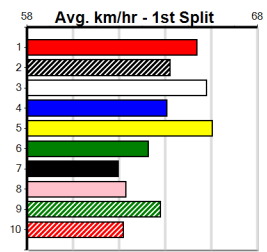

SENNACHIE AT STUD

Distance: 460m, Race Type: Grade 5, Total Prizemoney: $2,925
1st: $1,950, 2nd: $600, 3rd: $300, 4th: $75

FLYING PIE (2) has raced at group level and looks suited to a race of this nature. EMPTY YOUR MIND (8) was a big run when a close second off a similar draw at Geelong last start and is a must for top 3 SRM players.

Watchdog Tips: 2 8 1 6 Bet: Win 2

ASTRONOMICA [5] Back to near his best last start, major player. $7.00
BK Dog Jun-21 Sire: ASTON DEE BEE Dam: MISS MORRISSET Trainer: Garry Johnson (Chum Creek)
Winning Distances: < 300m (0) 300 - 399m (3) 400 - 499m (5) 500 - 599m (0) 600 - 699m (0) > 700m (0)
Winning Weights: 33.3(1) 33.5(2) 33.7(1) 34.1(2) 34.2(1) 35.0(1)
Box History table and Prize Best Starts table included.

FLYING PIE [5] Class edge, serious turn of foot, go close. $3.00
BK Dog Jul-20 Sire: FABREGAS Dam: YIELDING Trainer: Brad Sands (Pakenham)
Winning Distances: < 300m (0) 300 - 399m (7) 400 - 499m (6) 500 - 599m (4) 600 - 699m (0) > 700m (0)
Winning Weights: 33.2(1) 33.4(1) 33.6(1) 33.7(1) 33.8(1) 34.0(2) 34.1(2) 34.2(1) 34.3(1) 34.4(3) 34.5(2) 34.9(1)
Box History table and Prize Best Starts table included.

HIS SPECIAL [5] Rarely runs a bad race, must for the multiples. $10.00
BD Dog Apr-22 Sire: OUT OF RANGE Dam: FREEDOM FIRE Trainer: John Carr (Devon Meadows)
Winning Distances: < 300m (0) 300 - 399m (0) 400 - 499m (2) 500 - 599m (3) 600 - 699m (0) > 700m (0)
Winning Weights: 31.6(3) 31.9(2)
Box History table and Prize Best Starts table included.

WASHINGTON BLUE [5] Risky early but has some talent, place chance. $14.00
WBE Dog Sep-21 Sire: FULLY LOADED Dam: IVEY'S AFFAIR Trainer: John Clay (Lang Lang)
Winning Distances: < 300m (0) 300 - 399m (5) 400 - 499m (2) 500 - 599m (0) 600 - 699m (0) > 700m (0)
Winning Weights: 31.8(3) 32.0(1) 32.2(2) 32.5(1)
Box History table and Prize Best Starts table included.

JOAN'S GEM [5] Likely to get buried back early, prefer others. $26.00
BK Bitch Jun-21 Sire: ASTON DEE BEE Dam: MADALIA MAGGIE Trainer: Michael Bradshaw (Seaford)
Winning Distances: < 300m (0) 300 - 399m (1) 400 - 499m (2) 500 - 599m (1) 600 - 699m (2) > 700m (0)
Winning Weights: 28.9(1) 29.0(1) 29.1(2) 29.6(2)
Box History table and Prize Best Starts table included.