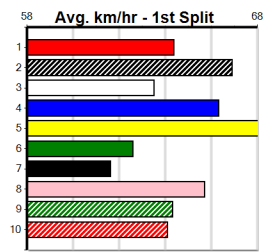

OAKS SUPER BOX FOR HIRE

Distance: 400m, Race Type: Grade 5, Total Prizemoney: $2,925
1st: $1,950, 2nd: $600, 3rd: $300, 4th: $75

AT MY COMMAND (5) has produced some slick wins in her brief career and with a timely beginning it should be a case of times and margins. ELENA'S JEBRYNAH (1) is drawn to pounce if the top elect makes any mistakes.

Watchdog Tips: 5 1 8 3 Bet: Trifecta 5/1,2,3,8 ($10 - 333.33%)

Form Box Wgt Dist Track Date Time BON Margin 1st/2nd (Time) PIR Checked Comment W/R Split 1 S/P Grade
ELENA'S JEBRYNAH (NSW)[5] Racing well, gun draw, clear danger. $3.80
BK Bitch Feb-22 Sire: WOW Dam: LITTLE JEBRYNAH
Owner(s): B Sykes Trainer: Bryan Sykes (Upper Beaconsfield)
Winning Distances: < 300m (0) 300 - 399m (0) 400 - 499m (3) 500 - 599m (0) 600 - 699m (0) > 700m (0)
Winning Weights: 26.0(1) 26.1(1) 26.4(1)
3rd (3) 26.0 400 WGL R4 02-Jul-24 23.51 22.51 0.50L RIO BORIS (23.48) M/11 . . . . 8.63 $1.80 X67H
2nd (1) 25.8 400 WGL R4 09-Jul-24 23.18 22.52 0.025 PERCIVAL (23.18) M/22 . . . . 8.52 $2.80 X67F
4th (4) 26.1 400 WGL R2 16-Jul-24 23.30 22.77 6.50L ASTON SPRITZ (22.87) M/64 . . . . 8.78 $5.20 X67
3rd (3) 26.6 400 WGL R2 23-Jul-24 22.81 22.43 5.50L ZEUS THUNDERBOLT (22.43) Q/23 . . . . 8.35 $13.60 X67
2nd (2) 26.7 460 WGL R5 30-Jul-24 26.48 25.99 0.10L ARCANA (26.47) M/111 . . . . 6.70 $1.80 X67
4th (4) 26.7 435 SLE R9 07-Aug-24 25.01 24.38 5.00L DR. GILLIAN (24.68) S/444 . . . . 5.36 $7.10 6G
2nd (8) 26.1 425 BEN R10 16-Aug-24 24.32 23.83 0.75L SPRING COIN (24.28) Q/111 . . . . 6.59 $7.40 X67
1st (3) 26.4 435 SLE R4 21-Aug-24 25.36 24.64 0.50L RYDER'S MAGIC (25.39) M/111 . . . . 5.32 $10.80 RW
Last 3 wins NOT included above
1st (4) 26.0 400 WGL R1 30-Jan-24 22.76 22.39 2.75L HAPPY SHOSHONE (22.93) Q/11 . . . . 8.35 $7.80 M
1st (8) 26.1 400 WGL R3 25-Jun-24 22.68 22.51 2.00L SAND DUNES (22.81) M/11 . . . . 8.44 $2.70 7

ASTON SPRITZ [5] Can show top mid race speed in her races, place. $10.00
BK Bitch Aug-22 Sire: ASTON DEE BEE Dam: ASTON LIGHTS
Owner(s): R Borda Trainer: Graeme Jose (Catani)
Winning Distances: < 300m (0) 300 - 399m (1) 400 - 499m (3) 500 - 599m (0) 600 - 699m (0) > 700m (0)
Winning Weights: 29.7(1) 30.0(2) 31.0(1)
7th (4) 30.1 425 BEN R9 30-Jun-24 24.56 23.61 14.00 FLAMING WHEELS (23.61) M/567 . . . . 6.59 $24.40 SH
2nd (8) 30.1 350 HVL R2 07-Jul-24 19.78 19.16 1.5L BUNDY PARADISE (19.69) Q/2 . . . . 6.64 $4.70 X67
1st (8) 29.7 400 WGL R2 16-Jul-24 22.87 22.77 3.00L RUN KITTY RUN (23.08) Q/11 . . . . 8.31 $1.70 X67
2nd (1) 29.5 460 WGL R3 23-Jul-24 26.32 25.66 2.25L READ THE ROOM (26.17) M/111 . . . . 6.57 $4.50 RW
1st (4) 30.0 350 HVL R5 28-Jul-24 19.45 19.29 0.05L BETTER BANJO (19.45) M/2 . . . . 6.54 $6.40 5
5th (8) 30.1 460 WGL R9 06-Aug-24 26.64 25.64 9.00L MAHOGANY (26.04) S/545 . . . . 6.63 $8.00 5
5th (8) 29.6 460 WGL R8 13-Aug-24 26.14 25.71 6.50L DESTRUCTIVELY (25.71) M/333 . . . . 6.57 $13.80 X45
3rd (3) 29.9 400 WGL R9 20-Aug-24 22.90 22.29 4.50L TALCOTT BALE (22.60) M/22 . . . . 8.40 $6.80 5
Last 3 wins NOT included above
1st (3) 30.0 435 SLE R1 03-Mar-24 24.88 24.41 0.75L FRANTIC (24.92) M/221 . . . . 5.25 $2.20 MH
1st (8) 31.0 400 WGL R3 23-May-24 22.75 22.75 2.75L ASTON IMAGE (22.94) Q/11 . . . . 8.33 $2.20 7