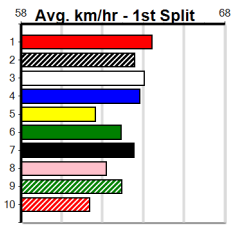

PETER BROWN CUSTOM HOMES (275+ R

Distance: 500m, Race Type: Grade 6, Total Prizemoney: $1,740
1st: $1,150, 2nd: $360, 3rd: $180, 4th: $50

Watchdog Tips: **2** **4** **1** **7** **Bet:** **Box Quinella 1,2,4 ($10 for 333.33%)**

1 MCIVOR OLLY [6] *Solid record here, gets the gun run, threat*
BEED D May-22 **FERAL FRANKY** **MCIVOR VERNA** **$7.00**

Trainer: Barry Priest (Junortoun)

Pl	Pos	Wt	Dist	Track	Date	Time	BON	Margin	1st/2nd (Time)	PIR	Checked	Comment	W/R	Split 1	S/P	Grade
2nd	(3)	34.8	500	BEN	R7	28-Aug-24	28.71	28.26	0.05L	CALM THE STORM (28.71)	M/431	. . . SW .	. . .	6.72	$11.40	T3-RW
4th	(7)	35.1	450	SHP	R5	07-Sep-24	26.01	25.49	7.50L	KRAKEN ROLL (25.49)	M/855	. . . . .	. . .	6.95	$3.30	X67
3rd	(5)	35.2	500	BEN	R8	11-Sep-24	28.81	28.32	7.00L	BOUNDING CHIEF (28.32)	M/444	. . . . .	. . .	6.84	$5.30	T3-RW
3rd	(8)	35.0	500	BEN	R7	18-Sep-24	29.06	28.46	5.50L	JALAPENO GEM (28.68)	M/353	. . . . .	. . .	6.86	$8.00	T3-RW

Owner(s): B Priest

Winning Boxes

1	2	3	4	5	6	7	8
1	1						
Prize							
Best							
Starts							
Trk/Dst							
APM							

2 GREYSYND LARRY [6] *Cracking 25.54 Shepparton winner, yes*
BK D Aug-22 **BLACK MAGIC OPAL** **PROMOTE** **$2.80**

Trainer: Michael Chilcott (Heathcote)

Pl	Pos	Wt	Dist	Track	Date	Time	BON	Margin	1st/2nd (Time)	PIR	Checked	Comment	W/R	Split 1	S/P	Grade
1st	(8)	33.3	450	SHP	R3	22-Aug-24	25.56	25.56	4.25L	ULTIMATE ROCKET (25.85)	M/321	. . . SW .	. . .	6.78	$1.70	T3-M
8th	(4)	33.4	450	SHP	R7	29-Aug-24	26.81	25.54	19.00L	MAX ROSE (25.54)	M/788	. . . V3 .	. . .	7.02	$3.00	X67
1st	(1)	33.4	450	SHP	R7	12-Sep-24	25.54	25.54	9.50L	HELLO COOPER (26.18)	Q/111	. . . . .	. . .	6.58	$1.60	X67
4th	(2)	33.9	425	BEN	R3	20-Sep-24	24.53	24.04	6.00L	BLACK LICORICE (24.13)	M/555	. . . . .	. . .	6.70	$11.80	X67

Owner(s): Greysynd Racing (SYN), W Owen, J Chilcott, A Long

Winning Boxes

1	2	3	4	5	6	7	8
1							1
Prize							
Best							
Starts							
Trk/Dst							
APM							

3 BINGO DASH [6] *Needs to lead, too much pace around her, risky*
RBD B Jul-22 **TOMMY SHELBY** **POPPO'S LEGACY** **$9.00**

Trainer: Scott Millard (Kyneton)

Pl	Pos	Wt	Dist	Track	Date	Time	BON	Margin	1st/2nd (Time)	PIR	Checked	Comment	W/R	Split 1	S/P	Grade
1st	(8)	28.1	425	BEN	R3	24-Jul-24	24.39	24.31	5.50L	KID GEORGE (24.75)	M/111	. . . . .	. . .	6.78	$7.80	7
2nd	(2)	28.3	425	BEN	R10	31-Jul-24	24.54	24.14	0.25L	MR. FERGUSON (24.53)	M/211	. . . V3 .	. . .	6.75	$7.20	6G
4th	(8)	28.4	450	SHP	R7	10-Aug-24	26.12	25.56	7.50L	NORBIT (25.62)	M/233	. . . . .	. . .	6.81	$8.80	X67
6th	(7)	28.2	515	SAP	R5	16-Sep-24	30.69	29.52	16.00L	PAW VORTEX (29.59)	M/1466	. . . . .	. . .	5.16	$27.60	X67H

Owner(s): Millard Racing Group (SYN), S Millard, C Millard, D Millard

Winning Boxes

1	2	3	4	5	6	7	8
1			1				1
Prize							
Best							
Starts							
Trk/Dst							
APM