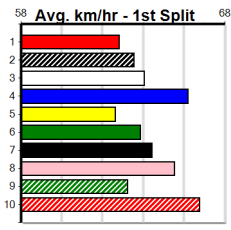

SPORTSBET GREEN TICKS (275+ RANK)

Distance: 425m, Race Type: Grade 5, Total Prizemoney: $1,530
1st: $1,000, 2nd: $320, 3rd: $160, 4th: $50

MR. FERGUSON (6) has been racing well in stronger company of late and he will get plenty of cover early on. PHIL'S NO ANGEL (8) was dominant at Ballarat last time and he should be in the mix again. FULL SPEED AHEAD (7) has good mid race pace

Watchdog Tips: 6 8 7 1 Bet: Box Quinella 6,7,8 ($10 for 333.33%)

Main table containing race details for 10 races, including horse names, trainers, odds, and winning boxes.