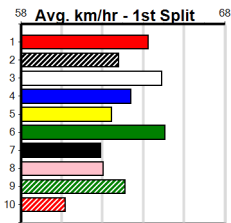

Bendigo

13 (E1)

6:07PM

(VIC time)

BENDIGO RACE 13 (275+ RANK)

Distance: 425m, Race Type: Grade 5, Total Prizemoney: $1,530
1st: $1,000, 2nd: $320, 3rd: $160, 4th: $50

FAR NORTH (3) regained some confidence with a top placing here last time and she can go one better this time around. COCONUT OAKLAND (7) has been solidly placed in his past two and he can stay wide in his races. LOTHBROK GIRL (4) has claims

Watchdog Tips: 3 7 4 1 Bet: Win 3

Main race results table with columns for Form, Box, Weight, Dist, Track, Date, Time, BON, Margin, 1st/2nd (Time), PIR, Checked, Comment, W/R, Split 1, S/P, Grade, and Winning Boxes. Includes race details for BROADWAY ICON, SPEEDY FYNN, FAR NORTH, LOTHBROK GIRL, KRAKEN ROVER, EVIE MALDINI, COCONUT OAKLAND, MY COMPASS, DROOPY'S BREW, and SHIMA JIM.