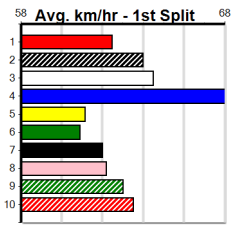

Bendigo

BENDIGO ADVERTISER (275+ RANK)

Distance: 425m, Race Type: Grade 7, Total Prizemoney: $1,530
1st: $1,000, 2nd: $320, 3rd: $160, 4th: $50

3
3:07PM
(VIC time)

DELL MISTER (4) is showing promise and he should have enough pace to cross and lead throughout. GOSSIPS (2) can settle on the speed and won't be too far away, while SASSY SPICE (7) can run a cheeky race.

Watchdog Tips: **4** **2** **7** **5** **Bet:** **Box Quinella 2,4,7 ($10 for 333.33%)**