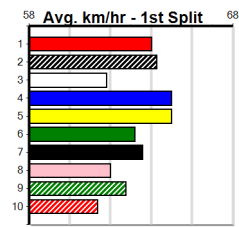

Winning Boxes							
1	2	3	4	5	6	7	8
3	2	1	1	1			1
Prize							
Best							
Starts							
Trk/Dst							
APM							

12

5:49PM

(VIC time)

ONE MORE RACE TO GO (275+ RANK)

Distance: 425m, Race Type: Grade 5, Total Prizemoney: \$1,530
1st: \$1,000, 2nd: \$320, 3rd: \$160, 4th: \$50