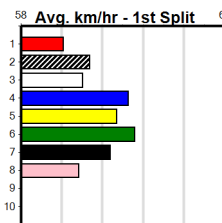

Bendigo

13 RACES TODAY (275+ RANK)

Distance: 425m, Race Type: Maiden, Total Prizemoney: $1,530
1st: $1,000, 2nd: $320, 3rd: $160, 4th: $50

1

2:22PM
(VIC time)

SONIC PAWS (1) is better than his past few runs and he is drawn to get all the breaks. NO DANGER RANGER (7) has been far from disgraced in his three runs to date and he can work into the mix mid race. COCONUT FELIPE (8) is suitably drawn out wide.

Watchdog Tips: **1** **7** **8** **3** **Bet:** **Win 1**