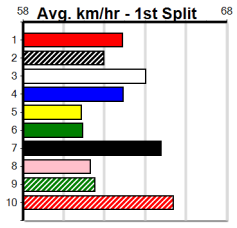

Bendigo

AVARD CIVIL (275+ RANK)

Distance: 500m, Race Type: Grade 7, Total Prizemoney: $1,740
1st: $1,150, 2nd: $360, 3rd: $180, 4th: $50

4

3:25PM

(VIC time)

GO SEEK MURPHY (3) has been solidly placed in his past four and he has the speed to cross and lead throughout. BLUE FLAME (4) owns a solid 28.44 PB here and she will get a nice cart across early on. MISS LUNA (7) is showing some promise.

Watchdog Tips:

3

4

7

9

Bet:

Win 3