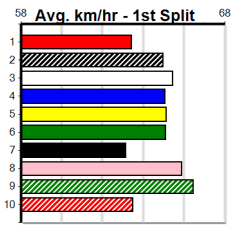

Bendigo

HIP POCKET BENDIGO (275+ RANK)

Distance: 425m, Race Type: Grade 5, Total Prizemoney: $1,530
1st: $1,000, 2nd: $320, 3rd: $160, 4th: $50

5

3:42PM

(VIC time)

BRIGHT MOON (1) is drawn to hold the early lead and she will appreciate the drop in class. SINGLE FLICKER (2) was impressive two runs back and he should be able to follow the red through early on. ASTON MONARCHY (8) is never too far away here

Watchdog Tips: **1** **2** **8** **5** **Bet:** **Box Trifecta 1,2,5,8 ($10 for 41.67%)**

Form	Box	Weight	Dist	Track	Date	Time	BON	Margin	1st/2nd (Time)	PIR	Checked	Comment	W/R	Split 1	S/P	Grade
1	B				Dec-20											
BRIGHT MOON (NSW)[5] <i>Drawn to lead, class edge, hard to hold out</i>																
BD B Dec-20 BLUE MOON RISING SMOOTH CLAUDIA $2.90																
Trainer: Deb Carr (Mininera)																
5th	(3)	28.7	390	WBL	R4	22-Aug-24	22.85	21.96	12.00LLEKTRA LYANNA (22.01)	M/55	.	.	.	8.91	$5.80	5
3rd	(6)	28.7	390	BAL	R9	01-Sep-24	22.71	22.35	1.75LSTROMBOLI (22.61)	M/43	.	.	.	8.76	$4.90	T3-5
1st	(1)	28.4	390	BAL	R4	06-Sep-24	22.54	22.42	0.25LJUST WANT PIZZA (22.55)	M/22	.	.	.	8.54	$2.20	5
6th	(6)	28.4	390	WBL	R4	12-Sep-24	22.87	21.89	6.50LSEATS TWO (22.45)	M/54	.	.	.	8.80	$16.60	5
Owner(s): Green Cloth (SYN), M Augustinus, C Mcleod, J Riddle, M Wishart, J Ferguson																

Winning Boxes							
1	2	3	4	5	6	7	8
2	1	1	2	5	6	7	8
Prize	$15,262.50						
Best	FSH						
Starts	32-7-4-4						
Trk/Dst	0-0-0-0						
APM	$6929						

Form	Box	Weight	Dist	Track	Date	Time	BON	Margin	1st/2nd (Time)	PIR	Checked	Comment	W/R	Split 1	S/P	Grade
2	D				Aug-21											
SINGLE FLICKER [5] <i>Impressive effort two runs back, danger</i>																
RBD D Aug-21 HARD STYLE RICO FAUN FLAME $4.60																
Trainer: Carol Jackson (Neilborough)																
1st	(7)	35.5	390	BAL	R12	01-Sep-24	22.74	22.35	3.75LDANYO'S BOAR (22.99)	S/11	.	.	.	8.67	$3.00	T3-5
4th	(2)	35.8	390	SHP	R11	05-Sep-24	22.46	22.17	4.25LMICK SAYS SO (22.17)	M/54	.	.	.	8.75	$5.90	T3-5
2nd	(2)	35.3	390	WBL	R13	12-Sep-24	22.39	21.89	0.50LXYLUS BALE (22.36)	S/22	.	.	.	8.85	$6.30	5
6th	(4)	35.2	410	HOR	R11	17-Sep-24	23.89	23.11	6.00LROUGE KNIGHT (23.49)	S/46	.	.	.	10.67	$17.20	5
Owner(s): Big Three (SYN), M Dennis, B Wright, M Bolger																

Winning Boxes							
1	2	3	4	5	6	7	8
1				1	1	2	
Prize	$9,511.25						
Best	24.72						
Starts	29-5-5-3						
Trk/Dst	2-0-0-1						
APM	$4218						

Form	Box	Weight	Dist	Track	Date	Time	BON	Margin	1st/2nd (Time)	PIR	Checked	Comment	W/R	Split 1	S/P	Grade
3	D				May-21											
FLAMING SMUDGER [5] <i>Well beaten when resuming, needs more time</i>																
WBK D May-21 FERNANDO BALE PEPPER SHIRAZ $16.00																
Trainer: Paul Ellis (Heathcote)																
4th	(5)	29.5	525	MEP	R3	17-Jan-24	30.75	29.93	6.00L GALVANI BALE (30.34)	Q/3333	.	.	.	5.17	$33.20	5
6th	(7)	29.7	500	BEN	R7	24-Jan-24	29.15	28.68	7.00L COOL CABANG (28.68)	M/144	.	.	.	6.66	$3.40	T3-RW
ST	(-)	31.3	425	BEN		21-Aug-24	24.68		0.01L Trial Cleared	M	.	1of1	.	.	$.	ST
8th	(7)	31.1	425	BEN	R10	11-Sep-24	25.24	24.14	14.00L ZAP (24.32)	M/768	.	.	.	6.95	$21.80	T3-5
Owner(s): P Ellis																

Winning Boxes							
1	2	3	4	5	6	7	8
1					1	1	
Prize	$5,945.00						
Best	24.33						
Starts	25-4-2-4						
Trk/Dst	9-1-1-0						
APM	$780