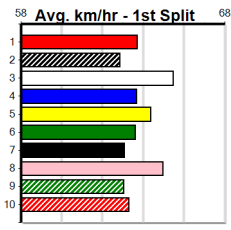

Bendigo

11

5:32PM

(VIC time)

SHIMA SHINE AT STUD (275+ RANK)

Distance: 425m, Race Type: Grade 5, Total Prizemoney: $1,530
1st: $1,000, 2nd: $320, 3rd: $160, 4th: $50

DEMON KYSAIAH (8) likes to stay wide in his races and a clean getaway can see him make every post a winner. NOTORIOUS BLAZE (4) is improving with each run and he will be on the pace throughout. SOLITARY FLAME (6) is more than capable.

Watchdog Tips: **8** **4** **6** **5** **Bet:** **Box Quinella 4,6,8 ($10 for 333.33%)**