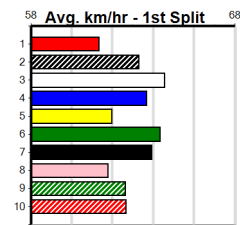

Bendigo

9

5:02PM

(VIC time)

MADE SOLUTIONS ELECTRICAL & DATA (

Distance: 425m, Race Type: Grade 6, Total Prizemoney: \$1,530
1st: \$1,000, 2nd: \$320, 3rd: \$160, 4th: \$50

Watchdog Tips:

4