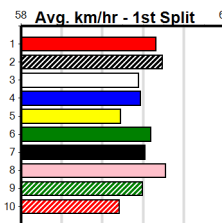

HANRAHAN PLUMBING (275+ RANK)

Distance: 500m, Race Type: Mixed 4/5, Total Prizemoney: \$1,740
1st: \$1,150, 2nd: \$360, 3rd: \$180, 4th: \$50

8

4:38PM

(VIC time)

KRAKEN ROLL (3) owns a speedy 28.26 PB here and he has the pace to cross and lead throughout.
MCIVOR ALFY (10) is a powerful type and he can feature with a clear run in the early stages.
DUTCH IMPACT (8) is racing with confidence.