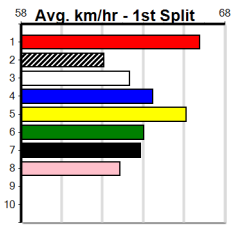

AG TYRES & WHEELS (275+ RANK)

Distance: 425m, Race Type: Grade 4, Total Prizemoney: $1,530
1st: $1,000, 2nd: $320, 3rd: $160, 4th: $50

6

3:57PM

(VIC time)

KERATIN (1) is near faultless at box rise and she is drawn to make every post a winner. ARTS INFERNO (8) is racing with confidence and he will get plenty of room to balance up early on. LEKTRA APRIL (6) can come out running and is a threat

Watchdog Tips:

1

8

6

3

Bet:

Win 1