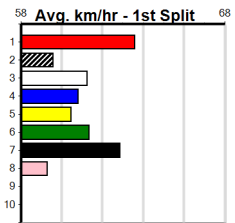

Bendigo

SPORTBET SET A DEPOSIT LIMIT (275+ R

Distance: 425m, Race Type: Maiden, Total Prizemoney: $1,530
1st: $1,000, 2nd: $320, 3rd: $160, 4th: $50

2

2:42PM

(VIC time)

Watchdog Tips: **7** **5** **8** **4** **Bet:** **Win 7**

SWEET CHILD (7) led for a long way when placed on debut and she will prove hard to reel in. BASEMENT (5) has been well supported in both runs to date and he just needs a clear crack mid race. GUNAI MAVERICK (8) is never too far away here

Form	Box	Weight	Dist	Track	Date	Time	BON	Margin	1st/2nd (Time)	PIR	Checked	Comment	W/R	Split 1	S/P	Grade	Winning Boxes							
1 BE KIND (TAS)[M] <i>Placed in only one of 16 to date, prefer to watch</i>																	$12.00							
Trainer: Vivienne Arnett-dunlop (Seymour)																	<table border="1"> <tr><td>1</td><td>2</td><td>3</td><td>4</td><td>5</td><td>6</td><td>7</td><td>8</td></tr> <tr><td>Prize</td><td></td><td></td><td></td><td></td><td></td><td></td><td></td><td></td><td></td><td></td><td></td><td></td><td></td><td></td><td></td><td></td><td></td><td></td><td></td></tr> <tr><td>Best</td><td></td><td></td><td></td><td></td><td></td><td></td><td></td><td></td><td></td><td></td><td></td><td></td><td></td><td></td><td></td><td></td><td></td><td></td><td></td></tr> <tr><td>Starts</td><td></td><td></td><td></td><td></td><td></td><td></td><td></td><td></td><td></td><td></td><td></td><td></td><td></td><td></td><td></td><td></td><td></td><td></td><td></td></tr> <tr><td>Trk/Dst</td><td></td><td></td><td></td><td></td><td></td><td></td><td></td><td></td><td></td><td></td><td></td><td></td><td></td><td></td><td></td><td></td><td></td><td></td><td></td></tr> <tr><td>APM</td><td></td><td></td><td></td><td></td><td></td><td></td><td></td><td></td><td></td><td></td><td></td><td></td><td></td><td></td><td></td><td></td><td></td><td></td><td></td></tr> </table>							
Owner(s): V Arnett-dunlop																								
2 SHAGGY BEAR [M] <i>Had plenty of chances, lack early pace, tested</i>																	$16.00							
Trainer: Theo Van taarling (Tallygaroopna)																	<table border="1"> <tr><td>1</td><td>2</td><td>3</td><td>4</td><td>5</td><td>6</td><td>7</td><td>8</td></tr> <tr><td>Prize</td><td></td><td></td><td></td><td></td><td></td><td></td><td></td><td></td><td></td><td></td><td></td><td></td><td></td><td></td><td></td><td></td><td></td><td></td><td></td></tr> <tr><td>Best</td><td></td><td></td><td></td><td></td><td></td><td></td><td></td><td></td><td></td><td></td><td></td><td></td><td></td><td></td><td></td><td></td><td></td><td></td><td></td></tr> <tr><td>Starts</td><td></td><td></td><td></td><td></td><td></td><td></td><td></td><td></td><td></td><td></td><td></td><td></td><td></td><td></td><td></td><td></td><td></td><td></td><td></td></tr> <tr><td>Trk/Dst</td><td></td><td></td><td></td><td></td><td></td><td></td><td></td><td></td><td></td><td></td><td></td><td></td><td></td><td></td><td></td><td></td><td></td><td></td><td></td></tr> <tr><td>APM</td><td></td><td></td><td></td><td></td><td></td><td></td><td></td><td></td><td></td><td></td><td></td><td></td><td></td><td></td><td></td><td></td><td></td><td></td><td></td></tr> </table>							
Owner(s): J Cleave																								
3 CRUSH IT GIRL [M] <i>Steadily placed three runs back, needs to lift</i>																	$10.00							
Trainer: Daniel Boots (Merrigum)																	<table border="1"> <tr><td>1</td><td>2</td><td>3</td><td>4</td><td>5</td><td>6</td><td>7</td><td>8</td></tr> <tr><td>Prize</td><td></td><td></td><td></td><td></td><td></td><td></td><td></td><td></td><td></td><td></td><td></td><td></td><td></td><td></td><td></td><td></td><td></td><td></td><td></td></tr> <tr><td>Best</td><td></td><td></td><td></td><td></td><td></td><td></td><td></td><td></td><td></td><td></td><td></td><td></td><td></td><td></td><td></td><td></td><td></td><td></td><td></td></tr> <tr><td>Starts</td><td></td><td></td><td></td><td></td><td></td><td></td><td></td><td></td><td></td><td></td><td></td><td></td><td></td><td></td><td></td><td></td><td></td><td></td><td></td></tr> <tr><td>Trk/Dst</td><td></td><td></td><td></td><td></td><td></td><td></td><td></td><td></td><td></td><td></td><td></td><td></td><td></td><td></td><td></td><td></td><td></td><td></td><td></td></tr> <tr><td>APM</td><td></td><td></td><td></td><td></td><td></td><td></td><td></td><td></td><td></td><td></td><td></td><td></td><td></td><td></td><td></td><td></td><td></td><td></td><td></td></tr> </table>							
Owner(s): G Rigbye																								
4 KRUGER ICON [M] <i>Showed improvement last time, keep safe</i>																	$7.50