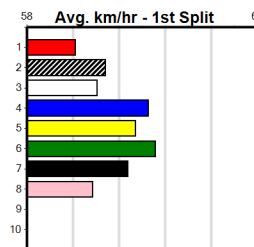

13 RACES TODAY (275+ RANK)

Distance: 425m, Race Type: Maiden, Total Prizemoney: $1,530
1st: $1,000, 2nd: $320, 3rd: $160, 4th: $50

SONIC PAWS (1) is better than his past few runs and he is drawn to get all the breaks. NO DANGER RANGER (7) has been far from disgraced in his three runs to date and he can work into the mix mid race. COCONUT FELIPE (8) is suitably drawn out wide.

Watchdog Tips: 1 7 8 3 Bet: Win 1

Race 1 details for SONIC PAWS [M]. Includes form box, race summary, owner/trainer info, winning distances, weights, and box history.

Race 2 details for KOMATSU ICON [M]. Includes form box, race summary, owner/trainer info, winning distances, weights, and box history.

Race 3 details for ANGELANI [M]. Includes form box, race summary, owner/trainer info, winning distances, weights, and box history.

Race 4 details for BORN TO WHISPER [M]. Includes form box, race summary, owner/trainer info, winning distances, weights, and box history.

Race 5 details for MORAINIE SADIE [M]. Includes form box, race summary, owner/trainer info, winning distances, weights, and box history.