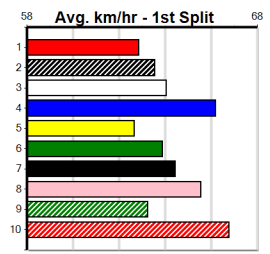

Bendigo
10
5:17PM
(VIC time)

SPORTSBET GREEN TICKS (275+ RANK)

Distance: 425m, Race Type: Grade 5, Total Prizemoney: $1,530
1st: $1,000, 2nd: $320, 3rd: $160, 4th: $50

MR. FERGUSON (6) has been racing well in stronger company of late and he will get plenty of cover early on. PHIL'S NO ANGEL (8) was dominant at Ballarat last time and he should be in the mix again. FULL SPEED AHEAD (7) has good mid race pace

Watchdog Tips: **6** **8** **7** **1** **Bet:** Box Quinella 6,7,8 ($10 for 333.33%)

1

BLUE TICK NELSON [5] Handy effort two runs back, draw helps, respect **$7.50**
BK Dog Apr-21 Sire: COLLISION Dam: ZARA'S ENTITY Trainer: Julie Chilcott (Heathcote)
Owner(s): J Chilcott
Winning Distances: < 300m (0) 300 - 399m (0) 400 - 499m (7) 500 - 599m (0) 600 - 699m (0) > 700m (0)
Winning Weights: 31.3(1) 31.7(3) 31.8(1) 31.9(1) 32.1(1)
3rd (3) 32.2 395 TRA R6 17-Jun-24 22.43 21.97 3.5L FLYING RYKER (22.19) M/533 . . . . 3.83 $6.50 SH
8th (8) 31.7 390 SHP R4 12-Aug-24 22.67 22.05 9.00L ORIENTAL OPHELIA (22.05) M/68 . . . . 8.75 $8.80 5
8th (5) 32.0 390 SHP R5 26-Aug-24 23.06 22.16 12.00 POST THE ZIPPER (22.28) M/88 . . . . 8.98 $28.90 5
3rd (7) 32.0 425 BEN R9 30-Aug-24 24.22 23.73 7.00L NEEDFUL (23.73) M/443 . . . . 6.71 $29.50 X45
5th (1) 32.1 390 BAL R2 04-Sep-24 22.69 21.89 7.50L ORBIT BALE (22.18) M/45 . . . . 8.71 $22.00 5
4th (2) 32.3 410 HOR R3 10-Sep-24 23.60 22.93 3.00L CRUSH YOUR RUSH (23.40) M/55 . . . . 10.81 $29.20 5
3rd (3) 32.2 450 SHP R6 14-Sep-24 25.73 25.39 4.75L TWILIGHT JET (25.40) M/743 . . . . 6.83 $5.70 5
5th (8) 32.2 425 BEN R8 20-Sep-24 24.26 24.04 3.25L AT MY COMMAND (24.04) M/544 . . . . 6.75 $40.80 X34

Last 3 wins NOT included above
1st (3) 31.8 450 SHP R7 02-Oct-23 25.72 25.39 0.10L ARTEMIS ONE (25.73) M/433 . . . . 6.70 $1.80 5
1st (8) 31.7 425 BEN R12 16-Mar-24 24.33 23.61 0.50L SPRING WATCH (24.35) M/322 . . . . 6.75 $8.20 5
1st (2) 31.9 435 SLE R12 19-May-24 24.72 24.45 1.00L TOOTSIE (24.79) M/222 . . . . 5.29 $8.10 5

Box History

Bx	1st	2nd	3rd	4th	5th	6th	7th	8th
1	1	1	3	1	3			
2	2		1	1	1	2		
3	1	1	2	1	1	1	1	
4					1			1
5			1					1
6	1	1				1		
7	1	1	2		2	3	1	
8	3	1	1	1	1			1

Prize Best $19515.00
Starts 23.67(6)-2/4/23
Trk/Dts 46-7-5-9
APM 15-3-0-3 3703