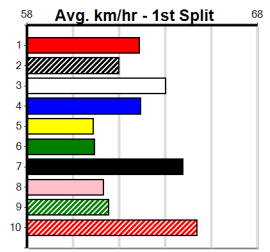

AVARD CIVIL (275+ RANK)

Distance: 500m, Race Type: Grade 7, Total Prizemoney: $1,740
1st: $1,150, 2nd: $360, 3rd: $180, 4th: $50

GO SEEK MURPHY (3) has been solidly placed in his past four and he has the speed to cross and lead throughout. BLUE FLAME (4) owns a solid 28.44 PB here and she will get a nice cart across early on. MISS LUNA (7) is showing some promise.

Watchdog Tips: 3 4 7 9 Bet: Win 3

KID GEORGE [7] *** SCRATCHED *** $8.00
BEBD Dog Sep-21 Sire: RAW ABILITY Dam: PAT ME AGAIN
Owner(s): D Jarvis
Trainer: Donald Jarvis (Heathcote)

BOSTON DASH [7] Racing well but this is harder, place best $10.00
BK Dog Jul-22 Sire: TOMMY SHELBY Dam: POPPO'S LEGACY
Owner(s): Millard Racing Group (SYN), S Millard, C Millard, D Millard
Trainer: Scott Millard (Kyneton)

GO SEEK MURPHY [7] In form, drops in class, hard to hold out $2.60
F Dog Jan-22 Sire: BARCIA BALE Dam: GO SEEK HEIDI
Owner(s): A Gurry
Trainer: Deb Carr (Minirera)

BLUE FLAME [7] Handy PB here, gets a cart across, main danger $4.60
BE Bitch Mar-22 Sire: SENNACHIE Dam: LIGHT VIEW
Owner(s): N Dewhurst
Trainer: Cameron Morris-flynn (Mitchell P)

KRAKEN MASK [7] Resuming, trial form is solid, watch the betting $9.00
BK Dog Jul-21 Sire: BERNARDO Dam: KRAKEN ROSE
Owner(s): EYLES (SYN), K Eyles, H Eyles, D Eyles
Trainer: Helen Eyles (Murchison)

1

2

3

4

5