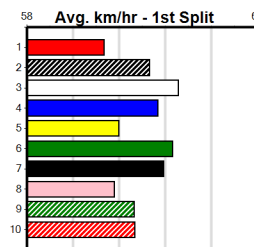

MADE SOLUTIONS ELECTRICAL & DATA (275+)

Distance: 425m, Race Type: Grade 6, Total Prizemoney: $1,530
1st: $1,000, 2nd: $320, 3rd: $160, 4th: $50

TIMMA TURTLE TWO (4) has done his best racing here to date and he will find this easier than his most recent racing. LEAVE ME IN (5) was impressive here two runs back and she should get a nice cart across early. BOMB MARVIN (1) is an improving type

Watchdog Tips: 4 5 1 6 **Bet:** Win 4

Form Box	Wgt	Dist	Track	Date	Time	BON	Margin	1st/2nd (Time)	PIR	Checked	Comment	WR	Split 1	S/P	Grade

1

BOMB MARVIN [6] Improving type, has the good draw, threat

RF Dog Oct-22 Sire: FERNANDO BALE Dam: JD BOMBSHELL

Owner(s): FISHOUNDS (SYN), D Fisher, S Fisher Trainer: Simone Fisher (Lara)

Winning Distances: < 300m (0) 300 - 399m (0) 400 - 499m (2) 500 - 599m (0) 600 - 699m (0) > 700m (0)

Winning Weights: 33.1(2)

F (3)	32.6	460	GEL	R2	16-Jul-24	0.00	25.75	7.50L VISTA ZIRCON (26.32)	M/567				V7		6.93	$10.10 M
5th (5)	32.3	390	WBL	R2	05-Aug-24	23.60	22.42	7.50L MORAINÉ GLORIA (23.10)	M/66						9.39	$2.20 M
4th (2)	32.5	390	WBL	R2	12-Aug-24	22.67	22.25	2.00L PAW NELVIN (22.53)	M/54						8.94	$4.40 M
2nd (4)	32.6	390	WBL	R2	20-Aug-24	22.59	22.30	0.75L FOGHORN JACK (22.54)	M/53						8.96	$4.60 M
5th (3)	33.1	390	WBL	R2	26-Aug-24	23.36	22.46	8.00L HARDSTYLE RUBY (22.82)	Q/55						9.26	$2.30 M
1st (2)	33.1	435	SLE	R2	04-Sep-24	24.83	24.62	2.50L ARE YOU OKAY (24.99)	Q/111						5.28	$3.90 T3-M
8th (8)	33.1	425	BEN	R2	11-Sep-24	25.37	24.14	12.00L GRANNIE MAY (24.59)	M/538						6.90	$2.90 T3-7
1st (8)	33.1	450	WBL	R9	16-Sep-24	26.04	25.73	0.50L ASTON GEIKO (26.07)	Q/221						6.84	$2.80 7

Last 3 wins NOT included above

$7.50

Box History

Bx	1st	2nd	3rd	4th	5th	6th	7th	8th
1								
2	1				1			
3						2		
4		1						
5					1			
6			1					
7					1			
8	1							1

Prize Best Starts Trk/Dts APM

$2630.00
25.37(8)-11/9/24
11-2-1-1
1-0-0-0
2452

2

AMERICAN BOY [6] Gutsy win last time but this is harder, tested

BK Dog Apr-22 Sire: FERNANDO BALE Dam: MY AMERICAN GIRL

Owner(s): D Petersen Trainer: Aroha Hemingway (Rochester)

Winning Distances: < 300m (0) 300 - 399m (1) 400 - 499m (1) 500 - 599m (0) 600 - 699m (0) > 700m (0)

Winning Weights: 32.4(1) 32.9(1)

7th (5)	32.7	395	MBR	R6	26-Jul-24	23.15	22.25	6.00L SHORT NOTICE (22.73)							5.35	$13.00 6
7th (1)	32.0	425	BEN	R2	09-Aug-24	24.93	23.88	11.00L XENI BALE (24.18)	M/655						6.86	$22.80 RW
8th (5)	32.1	400	MTG	R4	22-Aug-24	24.42	23.23	9.50L SILVER STREAK (23.75)							11.48	$4.60 RW
5th (5)	32.2	400	GEL	R10	03-Sep-24	23.99	22.31	15.00L RIVERDALE TURBO (22.99)	M/55						9.02	$14.90 7
4th (7)	32.9	390	SHP	R10	07-Sep-24	22.77	22.49	1.5L BRASTON MISS (22.67)	M/33						8.70	$11.90 7
2nd (6)	32.2	300	MBS	R6	10-Sep-24	17.25	16.64	1.00L LAST ICEBERG (17.18)							4.70	$3.30 6
3rd (7)	32.5	400	GAW	R3	15-Sep-24	23.60	22.61	6.00L UPWARDS ONWARDS (23.20)							8.91	$23.00 6
1st (1)	32.4	400	MTG	R3	19-Sep-24	23.63	23.11	0.75L ARCHER THREE (23.69)	0						11.22	$1.60 RW

Last 3 wins NOT included above

1st (1)	32.9	395	MBR	R1	12-May-24	22.81	22.08	2.00L MARINOFF (22.95)	0		SAMP				5.10	$11.00 M

$16.00

Box History

Bx	1st	2nd	3rd	4th	5th	6th	7th	8th
1	2						1	1
2			1					
3								1
4				1				
5					1		1	1
6		1						
7			1	1	1			1
8		1						

Prize Best Starts Trk/Dts APM

$2360.00
24.93(1)-9/8/24
16-2-2-2
1-0-0-0
1532