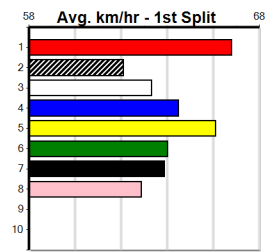

AG TYRES & WHEELS (275+ RANK)

Distance: 425m, Race Type: Grade 4, Total Prizemoney: $1,530
1st: $1,000, 2nd: $320, 3rd: $160, 4th: $50

KERATIN (1) is near faultless at box end and she is drawn to make every post a winner. ARTS INFERNO (8) is racing with confidence and he will get plenty of room to balance up early on. LEKTRA APRIL (6) can come out running and is a threat

Watchdog Tips: 1 8 6 3 Bet: Win 1

1 KERATIN [4] Faultless early, class edge, hard to reel in. $2.00. Owner(s): SPIKEY (SYN), T Wark, S Evans. Sire: ORSON ALLEN Dam: OUR MAGIC TURBO. Trainer: Thomas Wark (Rushworth). Box History table and Prize Best Starts table included.

2 SKYE ROCKET (NSW)[4] Struggled for a while now, prefer to watch. $16.00. Owner(s): M Lingard. Sire: BARCIA BALE Dam: LITTLE NANGAR. Trainer: Maria Lingard (Kilmore). Box History table and Prize Best Starts table included.

3 VINEGAR CHIPS (NSW)[4] Showed improvement last time, place claims. $7.50. Owner(s): M Johnston. Sire: SUPERIOR PANAMA Dam: GLEN STAR. Trainer: Maria Lingard (Kilmore). Box History table and Prize Best Starts table included.

4 SOLITARY FLICKER [4] *** SCRATCHED *** $6.00. Owner(s): Big Three (SYN), M Dennis, B Wright, M Bolger. Sire: HARD STYLE RICO Dam: FAUN FLAME. Trainer: Carol Jackson (Neilborough). Box History table and Prize Best Starts table included.

5 DENOMINATOR [4] Good record here but lacking confidence, place. $9.00. Owner(s): P Knott. Sire: ORSON ALLEN Dam: ANTARCTIC LASS. Trainer: Elise Knott (Carnegie). Box History table and Prize Best Starts table included.