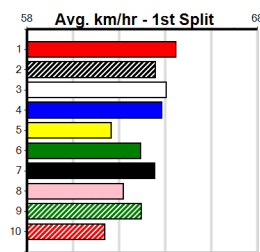

PETER BROWN CUSTOM HOMES (275+ RANK)

Distance: 500m, Race Type: Grade 6, Total Prizemoney: $1,740
1st: $1,150, 2nd: $360, 3rd: $180, 4th: $50

GREYSYND LARRY (2) was a commanding 25.54 Shepparton winner and he is looking for this distance range. SASSY PANAMA (4) was far from disgraced last time and she will be in the firing line throughout. MCIVOR OLLY (1) has the good draw.

Watchdog Tips: **2** **4** **1** **7** **Bet:** Box Quinella 1,2,4 ($10 for 333.33%)

MCIVOR OLLY [6] **Solid record here, gets the gun run, threat** **$7.00**

BEED Dog **May-22** **Sire: FERAL FRANKY** **Dam: MCIVOR VERNA** **Trainer: Barry Priest (Junortoun)**

Owner(s): B Priest
Winning Distances: < 300m (0) 300 - 399m (0) 400 - 499m (1) 500 - 599m (1) 600 - 699m (0) > 700m (0)
Winning Weights: 34.5(1) 35.6(1)

7th (6)	34.2	600	MEP	R7	07-Aug-24	35.97	34.74	18.00	MCIVOR ALFY (34.74)	M/6777	VO	9.70	$57.00	RW
7th (1)	34.4	600	MEA	R3	10-Aug-24	35.70	34.54	17.00	SHADOWS OF BLUE (34.54)	M/5557		9.38	$22.40	RW
6th (7)	34.8	500	BEN	R5	14-Aug-24	29.18	28.07	9.50L	ESPRESSO BABE (28.51)	M/346		6.81	$8.30	T3-RW
6th (4)	34.5	600	MEP	R5	21-Aug-24	35.44	34.40	15.00	POHOLKE (34.43)	S/6666		9.26	$69.10	RWH
2nd (3)	34.8	500	BEN	R7	28-Aug-24	28.71	28.26	0.05L	CALM THE STORM (28.71)	M/431	SW	6.72	$11.40	T3-RW
4th (7)	35.1	450	SHP	R5	07-Sep-24	26.01	25.49	7.50L	KRAKEN ROLL (25.49)	M/855		6.95	$3.30	X67
3rd (5)	35.2	500	BEN	R8	11-Sep-24	28.81	28.32	7.00L	BOUNDING CHIEF (28.32)	M/444		6.84	$5.30	T3-RW
3rd (8)	35.0	500	BEN	R7	18-Sep-24	29.06	28.46	5.50L	JALAPENO GEM (28.68)	M/353		6.86	$8.00	T3-RW

Last 3 wins NOT included above

1st (3)	35.6	425	BEN	R2	20-Mar-24	24.34	24.11	1.5L	SNOW ROYALE (24.43)	Q/221		6.65	$2.80	M
1st (2)	34.5	500	BEN	R5	12-Jun-24	29.00	28.36	0.50L	MCIVOR MORGAN (29.02)	M/212		6.74	$3.80	7

Box History

Bx	1st	2nd	3rd	4th	5th	6th	7th	8th
1	1	1	1	1				
2	1					1		
3	1	1						1
4						1		
5			1					1
6				1				2
7			1	1	1	1		
8			1			2		

Prize Best Starts Trk/Dts APM: $3765.00, 28.68(1)-24/7/24, 23-2-2-4, 12-1-2-4, 2137

GREYSYND LARRY [6] **Cracking 25.54 Shepparton winner, yes** **$2.80**

BK Dog **Aug-22** **Sire: BLACK MAGIC OPAL** **Dam: PROMOTE** **Trainer: Michael Chilcott (Heathcote)**

Owner(s): Greysynd Racing (SYN), W Owen, J Chilcott, A Long
Winning Distances: < 300m (0) 300 - 399m (0) 400 - 499m (2) 500 - 599m (0) 600 - 699m (0) > 700m (0)
Winning Weights: 33.3(1) 33.4(1)

3rd (4)	32.9	425	BEN	R2	02-Aug-24	24.28	23.70	6.50L	KRAKEN WHISKY (23.83)	M/333		6.69	$6.20	M
4th (2)	32.8	425 <th>BEN</th> <th>R1</th> <th>09-Aug-24</th> <th>24.69</th> <th>23.88</th> <th>6.50L</th> <th>PEAKY AVENGER (24.27)</th> <th>M/544</th> <td></td> <td>6.80</td> <td>$2.60</td> <td>M</td>												
4th (4)	32.8	410	HOR	R2	17-Aug-24	24.27	23.09	3.25L	UNITY BALE (24.05)	M/66		10.83	$2.40	M
1st (8)	33.3	450	SHP	R3	22-Aug-24	25.56	25.56	4.25L	ULTIMATE ROCKET (25.85)	M/321	SW	6.78	$1.70	T3-M
8th (4)	33.4	450	SHP	R7	29-Aug-24	26.81	25.54	19.00	MAX ROSE (25.54)	M/788	V3	7.02	$3.00	X67
1st (1)	33.4	450	SHP	R7	12-Sep-24	25.54	25.54	9.50L	HELLO COOPER (26.18)	Q/111		6.58	$1.60	X67
4th (2)	33.9	425	BEN	R3	20-Sep-24	24.53	24.04	6.00L	BLACK LICORICE (24.13)	M/555		6.70	$11.80	X67

Last 3 wins NOT included above

Box History

Bx	1st	2nd	3rd	4th	5th	6th	7th	8th
1	1							
2				2				
3								
4		1	1					1
5								
6								
7								
8	1							

Prize Best Starts Trk/Dts APM: $2485.00, FSTD, 7-2-0-1, 0-0-0-0, 2203