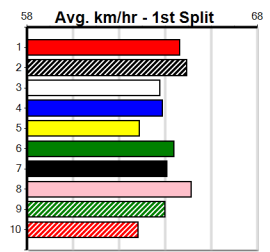

HANRAHAN PLUMBING (275+ RANK)

Distance: 500m, Race Type: Mixed 4/5, Total Prizemoney: $1,740
1st: $1,150, 2nd: $360, 3rd: $180, 4th: $50

KRAKEN ROLL (3) owns a speedy 28.26 PB here and he has the pace to cross and lead throughout. MCIVOR ALFY (10) is a powerful type and he can feature with a clear run in the early stages. DUTCH IMPACT (8) is racing with confidence.

Watchdog Tips:	3	10	8	1	Bet:	Win 3

Form Box	Wgt	Dist	Track	Date	Time	BON	Margin	1st/2nd (Time)	PIR	Checked	Comment	WR	Split 1	S/P	Grade

ROJO SILVER FOX (NSW)[5]		Better than form, draw helps, must keep safe											$9.00					
BK	Dog										Sire:	Dam:					Trainer:	
Owner(s): P Bartlett													Trainer: Vivianne Giles (Bamawm)					
Winning Distances: < 300m (0) 300 - 399m (1) 400 - 499m (9) 500 - 599m (5) 600 - 699m (0) > 700m (0)																		
Winning Weights: 32.8(1) 33.0(2) 33.1(4) 33.2(2) 33.3(3) 33.4(2) 33.7(1)																		
<table style="width: 100%; border-collapse: collapse;"> <tr><td>7th (3)</td><td>33.9</td><td>500</td><td>BEN</td><td>R8</td><td>02-Aug-24</td><td>28.79</td><td>28.50</td><td>4.25L ALLEY OOP (28.50)</td><td>M/666</td><td>.</td><td>.</td><td>SW</td><td>.</td><td>.</td><td>6.78</td><td>$20.40 X45</td></tr> <tr><td>2nd (7)</td><td>33.9</td><td>500</td><td>BEN</td><td>R8</td><td>09-Aug-24</td><td>28.66</td><td>28.04</td><td>1.00L CORNHILL PRINCE (28.60)</td><td>M/633</td><td>.</td><td>.</td><td>.</td><td>.</td><td>.</td><td>6.92</td><td>$26.40 X45</td></tr> <tr><td>6th (6)</td><td>33.6</td><td>500</td><td>BEN</td><td>R4</td><td>16-Aug-24</td><td>28.85</td><td>28.00</td><td>6.50L MICKLEJOHN (28.41)</td><td>M/877</td><td>.</td><td>.</td><td>W</td><td>.</td><td>.</td><td>6.94</td><td>$19.60 5</td></tr> <tr><td>2nd (3)</td><td>33.6</td><td>450</td><td>SHP</td><td>R6</td><td>22-Aug-24</td><td>26.00</td><td>25.56</td><td>3.5L BROOMBRAE FRITZ (25.75)</td><td>M/875</td><td>.</td><td>.</td><td>.</td><td>.</td><td>.</td><td>6.93</td><td>$2.70 T3-5</td></tr> <tr><td>5th (7)</td><td>33.6</td><td>500</td><td>BEN</td><td>R8</td><td>28-Aug-24</td><td>29.12</td><td>28.26</td><td>8.50L PENGUIN PAT (28.54)</td><td>M/565</td><td>.</td><td>.</td><td>.</td><td>.</td><td>.</td><td>6.76</td><td>$5.00 T3-5</td></tr> <tr><td>6th (4)</td><td>33.3</td><td>350</td><td>HVL</td><td>R9</td><td>01-Sep-24</td><td>19.76</td><td>18.88</td><td>5.50L REAR VIEW MIRROR (19.41)</td><td>S/7</td><td>.</td><td>.</td><td>.</td><td>.</td><td>.</td><td>6.91</td><td>$31.30 VET</td></tr> <tr><td>5th (6)</td><td>33.1</td><td>500</td><td>BEN</td><td>R6</td><td>11-Sep-24</td><td>29.19</td><td>28.32</td><td>6.50L RON'S MISTAKE (28.77)</td><td>M/677</td><td>.</td><td>.</td><td>.</td><td>.</td><td>.</td><td>6.89</td><td>$7.40 T3-5</td></tr> <tr><td>4th (8)</td><td>33.0</td><td>450</td><td>SHP</td><td>R6</td><td>14-Sep-24</td><td>25.81</td><td>25.39</td><td>6.00L TWILIGHT JET (25.40)</td><td>M/356</td><td>.</td><td>.</td><td>.</td><td>.</td><td>.</td><td>6.73</td><td>$11.40 5</td></tr> </table>																		
Last 3 wins NOT included above																		
<table style="width: 100%; border-collapse: collapse;"> <tr><td>1st (8)</td><td>33.3</td><td>450</td><td>SHP</td><td>R6</td><td>06-Jun-24</td><td>25.57</td><td>25.52</td><td>1.5L BEN OLLIE (25.67)</td><td>M/211</td><td>.</td><td>.</td><td>SW</td><td>.</td><td>.</td><td>6.66</td><td>$2.60 T3-5</td></tr> <tr><td>1st (8)</td><td>33.4</td><td>500</td><td>BEN</td><td>R8</td><td>12-Jun-24</td><td>28.49</td><td>28.36</td><td>1.75L DAWNY DREAM (28.61)</td><td>M/321</td><td>.</td><td>.</td><td>.</td><td>.</td><td>.</td><td>6.74</td><td>$3.20 5</td></tr> <tr><td>1st (8)</td><td>33.2</td><td>390</td><td>SHP</td><td>R2</td><td>24-Jun-24</td><td>22.31</td><td>21.92</td><td>1.25L OUR DREAMER (22.39)</td><td>M/22</td><td>.</td><td>.</td><td>.</td><td>.</td><td>.</td><td>8.83</td><td>$3.60 VET</td></tr> </table>