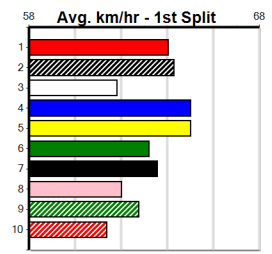

Bendigo
12
5:49PM
(VIC time)

ONE MORE RACE TO GO (275+ RANK)

Distance: 425m, Race Type: Grade 5, Total Prizemoney: $1,530
1st: $1,000, 2nd: $320, 3rd: $160, 4th: $50

CRUSOE RICO (1) was a dominant winner here last time and he is drawn to lead throughout again.
MISS IMMY LEE (2) was never headed last time and she will pressure the red from the outset.
ASTON RECALL (6) is a more than capable type.

Watchdog Tips: **1** **2** **6** **8** **Bet:**

Form Box	Wgt	Dist	Track	Date	Time	BON	Margin	1st/2nd (Time)	PIR	Checked	Comment	WR	Split 1	S/P	Grade
1															
CRUSOE RICO [5] $2.80															
RBD Dog Feb-22 Sire: HARD STYLE RICO Dam: CRACKED SODA Trainer: Julie Abela (Echuca)															
Owner(s): K Abela															
Winning Distances: < 300m (0) 300 - 399m (0) 400 - 499m (5) 500 - 599m (1) 600 - 699m (0) > 700m (0)															
Winning Weights: 32.8(1) 33.0(2) 33.6(2) 33.8(1)															
7th (5)	33.8	390	SHP	R10	05-Aug-24	22.70	22.08	7.50L OCEAN BURN (22.19)	M/87	.	SW	.	8.78	$18.30	5
6th (8)	34.0	500	BEN	R6	14-Aug-24	28.96	28.07	13.00 CRIMSON CANNON (28.07)	M/455	.	.	.	6.77	$4.20	T3-5
5th (6)	33.7	500	BEN	R8	21-Aug-24	28.95	28.49	3.75L MILLERS ROAD (28.70)	M/766	.	.	.	6.93	$4.50	5
3rd (1)	33.5	450	BAL	R8	25-Aug-24	26.06	25.50	0.75L KERATIN (26.01)	M/333	.	.	.	6.69	$2.30	T3-5
1st (6)	33.6	425	BEN	R12	28-Aug-24	24.29	24.19	5.00L SWANNY RIVER (24.63)	M/411	.	.	.	6.71	$2.00	T3-5
8th (2)	33.2	525	MEP	R6	04-Sep-24	30.96	30.09	6.50L WHATEVER HE SAID (30.52)	S/8556	.	.	.	5.34	$10.50	5
4th (1)	34.1	390	SHP	R5	12-Sep-24	22.56	22.24	1.25L THUNDER PIE (22.48)	M/44	.	.	.	8.63	$2.40	5
1st (3)	33.8	425	BEN	R12	18-Sep-24	24.12	24.12	2.25L LONG LEGS LIAM (24.26)	M/111	.	.	.	6.66	$2.40	T3-5
Last 3 wins NOT included above															
1st (1)	33.0	500	BEN	R7	17-Apr-24	28.51	28.28	0.10L TWENTY DEEP (28.51)	M/111	.	.	.	6.61	$1.60	X67
1st (2)	32.8	425	BEN	R9	11-May-24	24.05	24.05	0.50L FULL BARREL (24.08)	M/221	.	.	.	6.56	$2.50	6G
1st (1)	33.0	425	BEN	R12	17-May-24	24.24	23.88	1.5L DEEP PURPLE (24.33)	M/332	.	.	.	6.61	$2.80	5

Box History								
Bx	1st	2nd	3rd	4th	5th	6th	7th	8th
1	2	1	2	2				
2	1		1			1		1
3	2						2	
4								
5								1
6	1				1		2	
7					1			
8						1		1

Prize	$8890.00
Best Starts	23.95(3)-22/3/24
Trk/Dts	23-6-1-3
APM	10-5-1-0
	4827