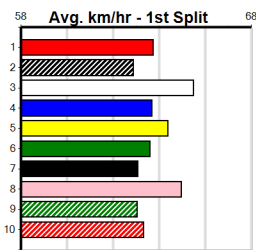

SHIMA SHINE AT STUD (275+ RANK)

Distance: 425m, Race Type: Grade 5, Total Prizemoney: $1,530
1st: $1,000, 2nd: $320, 3rd: $160, 4th: $50

DEMON KYSAIAH (8) likes to stay wide in his races and a clean getaway can see him make every post a winner. NOTORIOUS BLAZE (4) is improving with each run and he will be on the pace throughout. SOLITARY FLAME (6) is more than capable.

Watchdog Tips: 8 4 6 5 Bet: Box Quinella 4,6,8 ($10 for 333.33%)

More Boost Rico [5] Hit or miss early, may get buried back, tested $21.00
Owner(s): D Petersen
Winning Distances: < 300m (0) 300 - 399m (2) 400 - 499m (1) 500 - 599m (0) 600 - 699m (0) > 700m (0)
Trainer: Darren Petersen (Rochester)

Absolutely Frank [5] Every chance two runs back, needs it easier $10.00
Owner(s): J Jacobs
Winning Distances: < 300m (0) 300 - 399m (2) 400 - 499m (1) 500 - 599m (0) 600 - 699m (0) > 700m (0)
Trainer: Justin Jacobs (Carisbrook)

Golden Lady [5] Needs to lead, will cop pressure, next time $10.00
Owner(s): P Ellis
Winning Distances: < 300m (0) 300 - 399m (3) 400 - 499m (3) 500 - 599m (0) 600 - 699m (0) > 700m (0)
Trainer: Paul Ellis (Heathcote)

Notorious Blaze [5] Improving all the time, good muster, danger $4.00
Owner(s): Notorious Syndicate (SYN), J Gordon, G Rudd, D Erdman, W Telford
Winning Distances: < 300m (0) 300 - 399m (1) 400 - 499m (2) 500 - 599m (0) 600 - 699m (0) > 700m (0)
Trainer: Julia Creed (Graytown)

Thunder Pie [5] Struggles here but has the talent, respect $7.50
Owner(s): D Shovan
Winning Distances: < 300m (0) 300 - 399m (3) 400 - 499m (1) 500 - 599m (0) 600 - 699m (0) > 700m (0)
Trainer: David Shovan (Powlett Planes)

1

2

3

4

5