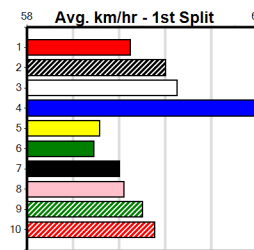

BENDIGO ADVERTISER (275+ RANK)

Distance: 425m, Race Type: Grade 7, Total Prizemoney: $1,530
1st: $1,000, 2nd: $320, 3rd: $160, 4th: $50

DELL MISTER (4) is showing promise and he should have enough pace to cross and lead throughout. GOSSIPS (2) can settle on the speed and won't be too far away, while SASSY SPICE (7) can run a cheeky race.

Watchdog Tips: **4** **2** **7** **5** **Bet:** Box Quinella 2,4,7 ($10 for 333.33%)

1

Form Box	Wgt	Dist	Track	Date	Time	BON	Margin	1st/2nd (Time)	PIR	Checked	Comment	WR	Split 1	S/P	Grade
CHEWBACCA [7] Blks Steady trial effort at Ballarat, place preferred $12.00															
BD Dog Feb-22 Sire: ZAMBORA BROCKIE Dam: SHE'S A BLAZIN' Trainer: Jack Clarke (Creswick)															
Owner(s): J Clarke															
Winning Distances: < 300m (0) 300 - 399m (1) 400 - 499m (0) 500 - 599m (0) 600 - 699m (0) > 700m (0)															
Winning Weights: 37.0(1)															
3rd (2)	35.5	390	WBL	R1	15-Jul-24	22.99	22.62	4.50L PACK YOUR BAGS (22.68)	Q/22	.	.	.	8.94	$18.20	M
3rd (2)	35.7	300	HVL	R1	18-Jul-24	17.55	16.95	3.5L SUGAR ROO (17.31)	S/7	.	.	.	4.16	$4.20	T3-M
4th (3)	35.7	300	HVL	R1	23-Jul-24	17.48	16.72	1.5L PROVOCATION (17.38)	S/8	.	.	.	4.19	$2.40	T3-M
2nd (1)	35.8	300	HVL	R2	26-Jul-24	17.21	16.76	0.25L DAMAGED PANEL (17.21)	S/4	.	.	.	4.15	$6.00	T3-M
1st (1)	37.0	300	HVL	R1	26-Aug-24	17.02	16.68	1.75L ARE YOU OKAY (17.12)	M/1	.	.	.	3.97	$4.90	T3-M
3rd (1)	37.4	300	HVL	R3	30-Aug-24	17.20	16.96	3.5L EVEN CHANCE (16.96)	M/5	.	VO	.	4.07	$4.00	T3-7
ST (-)	37	390	BAL		06-Sep-24	22.82		2.50L Trial Cleared	M/33	.	4of4	.	.		ST
7th (8)	37.0	425	BEN	R4	18-Sep-24	25.34	24.12	12.00 HELLO COOPER (24.55)	S/377	.	.	.	6.84	$28.10	T3-7
Last 3 wins NOT included above															
Prize Best $2700.00															
Starts 25.34(8)-18/9/24															
Trk/Dts 19-1-3-4															
APM 1-0-0-0															
2106															

2

Form Box	Wgt	Dist	Track	Date	Time	BON	Margin	1st/2nd (Time)	PIR	Checked	Comment	WR	Split 1	S/P	Grade
GOSSIPS [7] Solid PB here, good muster, can threaten $4.80															
BE Dog Oct-21 Sire: DROOPYS MALDINI Dam: ONE STEP AHEAD Trainer: Craig Treherne (Lara)															
Owner(s): C Treherne															
Winning Distances: < 300m (0) 300 - 399m (1) 400 - 499m (0) 500 - 599m (0) 600 - 699m (0) > 700m (0)															
Winning Weights: 34.6(1)															
5th (6)	34.3	390	BAL	R3	28-Jul-24	23.35	22.75	8.50L SAILAWAY GIN (22.75)	M/56	.	.	.	8.82	$4.20	T3-7
5th (7)	34.6	400	WGL	R7	06-Aug-24	23.64	22.37	9.50L LILY LALA (22.99)	S/55	.	.	.	8.74	$25.50	7
6th (3)	34.3	450	SHP	R7	10-Aug-24	26.19	25.56	8.50L NORBIT (25.62)	S/655	.	.	.	7.03	$15.00	X67
2nd (6)	33.7	400	MTG	R5	18-Aug-24	23.59	23.05	0.75L DOWN SOUTH QUEEN (23.54)		.	.	.	11.03	$2.20	6
6th (5)	33.8	390	BAL	R11	23-Aug-24	23.19	22.19	13.00 ALL TALKER (22.32)	M/77	.	.	.	8.84	$43.70	7
4th (7)	33.8	400	GEL	R9	31-Aug-24	22.82	22.30	4.25L BRILEY RIOT (22.54)	M/33	.	.	.	8.66	$17.00	X67
5th (6)	33.8	350	HVL	R10	04-Sep-24	19.42	19.17	3.75L STIFLER (19.17)	S/7	.	.	.	6.71	$75.80	X67
3rd (6)	34.1	350	HVL	R5	20-Sep-24	19.65	19.41	1.5L ANACONDA SQUEEZE	M/2	.	SW	.	6.71	$1.50	X67
Last 3 wins NOT included above															
1st (3)	34.6	390	BAL	R1	16-Sep-23	22.40	22.17	7.00L NANDO COMMANDO (22.89)	Q/11	.	.	.	8.48	$2.30	M
Prize Best $4995.00															
Starts 24.49(1)-8/6/24															
Trk/Dts 38-1-7-7															
APM 2-0-1-0															
1600