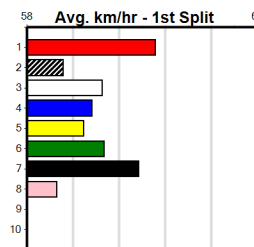

SPORTBET SET A DEPOSIT LIMIT (275+ RANK)

Distance: 425m, Race Type: Maiden, Total Prizemoney: $1,530
1st: $1,000, 2nd: $320, 3rd: $160, 4th: $50

SWEET CHILD (7) led for a long way when placed on debut and she will prove hard to reel in.
BASEMENT (5) has been well supported in both runs to date and he just needs a clear crack mid race. GUNAI MAVERICK (8) is never too far away here

Watchdog Tips: **7** **5** **8** **4** **Bet:** **Win 7**

1

BE KIND (TAS)[M] **Placed in only one of 16 to date, prefer to watch** **$12.00**

WF Dog Sep-21 Sire: JAMELLA JET Dam: JALLA MISS Trainer: Vivienne Arnett-dunlop (Seymour)

Owner(s): V Arnett-dunlop
Winning Distances: < 300m (0) 300 - 399m (0) 400 - 499m (0) 500 - 599m (0) 600 - 699m (0) > 700m (0)

Winning Weights:

Run	Dist	Wgt	Sex	Age	Date	Time	Margin	1st/2nd (Time)	PIR	Checked	Comment	W/R	Split 1	S/P	Grade
5th (8)	32.0	425	BEN	R1	28-Jun-24	25.30	23.73	9.50L BOROUGH MAN (24.64)	M/655	.	.	.	7.00	$24.60	M
6th (6)	32.0	350	HVL	R2	14-Jul-24	20.17	19.35	8.00L MAJOR FRANKY (19.61)	M/3	.	.	.	6.73	$106.70	M
5th (3)	32.1	350	HVL	R2	23-Jul-24	20.12	19.36	2.25L COMO PRINCE (19.97)	M/2	.	.	.	6.77	$18.20	T3-M
5th (3)	32.3	350	HVL	R2	30-Jul-24	20.38	19.56	5.50L TEAM FARRIER (20.02)	M/3	.	.	.	6.80	$12.20	T3-M
6th (3)	32.5	450	SHP	R3	15-Aug-24	26.54	25.23	6.50L SASSY SPICE (26.12)	M/114	.	.	.	6.77	$11.00	M
7th (2)	32.3	450	SHP	R3	22-Aug-24	26.46	25.56	13.00 GREYSYND LARRY (25.56)	M/447	.	V5	.	6.82	$52.00	T3-M
7th (8)	32.5	390	SHP	R2	12-Sep-24	23.71	22.24	21.00 REAR VISION (22.24)	S/57	.	.	.	8.89	$8.70	M
4th (7)	32.8	425	BEN	R1	18-Sep-24	25.39	24.12	13.00 BAKALI SURPRISE (24.51)	M/222	.	.	.	6.97	$16.00	T3-M

Box History

Bx	1st	2nd	3rd	4th	5th	6th	7th	8th
1								1
2								1
3					2	1		
4								
5								
6					1	1		
7				1	1			2
8		1		1			1	1

Prize Best $375.00
Starts 25.30(8)-28/6/24
Trk/Dts 16-0-0-1
APM 2-0-0-0 57

Last 3 wins NOT included above

2

SHAGGY BEAR [M] **Had plenty of chances, lack early pace, tested** **$16.00**

BD Dog Mar-22 Sire: ASTON DEE BEE Dam: TIME NO MONEY Trainer: Theo Van taarling (Tallygaroopna)

Owner(s): J Cleave
Winning Distances: < 300m (0) 300 - 399m (0) 400 - 499m (0) 500 - 599m (0) 600 - 699m (0) > 700m (0)

Winning Weights:

Run	Dist	Wgt	Sex	Age	Date	Time	Margin	1st/2nd (Time)	PIR	Checked	Comment	W/R	Split 1	S/P	Grade
3rd (4)	35.3	390	SHP	R1	15-Aug-24	22.91	22.36	2.50L MAJOR BASIL (22.74)	S/73	.	.	.	9.14	$16.40	M
6th (6)	35.8	450	SHP	R3	22-Aug-24	26.24	25.56	10.00 GREYSYND LARRY (25.56)	S/775	.	.	.	7.27	$25.50	T3-M
4th (3)	36.0	450	SHP	R2	29-Aug-24	26.29	25.54	2.50L MISS LUNA (26.12)	S/554	.	SW	.	6.96	$10.30	M
5th (7)	35.6	525	MEP	R2	04-Sep-24	32.12	30.09	23.00 JUDGEMENTAL (30.53)	S/7755	.	.	.	5.45	$41.50	M
3rd (7)	35.8	450	SHP	R2	07-Sep-24	26.32	25.49	1.5L LONG LEVERS (26.22)	S/765	.	.	.	7.08	$5.30	M
7th (7)	35.7	525	MEP	R2	11-Sep-24	31.47	30.15	14.00 KIWI MAKAVELI (30.51)	S/6666	.	.	.	5.43	$48.40	MH
5th (4)	35.4	450	SHP	R9	14-Sep-24	26.82	25.39	17.00 SHALL BE QUICK (25.70)	S/876	.	.	.	6.98	$37.90	M
4th (5)	35.2	300	HVL	R3	22-Sep-24	17.28	16.59	1.75L ATHENIAN GODDESS (17.16)	S/8	.	.	.	4.30	$54.70	MH

Box History

Bx	1st	2nd	3rd	4th	5th	6th	7th	8th
1				1				
2		1			2			
3			2	1		2	1	
4			1		1			2
5			1	2				1
6						1		
7		1	2	2	1	1	1	
8								

Prize Best $1470.00
Starts 25.19(3)-20/7/24
Trk/Dts 26-0-1-5
APM 1-0-0-0 976

Last 3 wins NOT included above