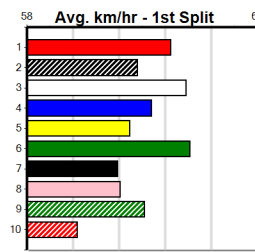

Bendigo
13 (E1)
6:07PM

(VIC time)

BENDIGO RACE 13 (275+ RANK)

Distance: 425m, Race Type: Grade 5, Total Prizemoney: $1,530
1st: $1,000, 2nd: $320, 3rd: $160, 4th: $50

FAR NORTH (3) regained some confidence with a top placing here last time and she can go one better this time around. COCONUT OAKLAND (7) has been solidly placed in his past two and he can stay wide in his races. LOTHBROK GIRL (4) has claims

Watchdog Tips: 3 7 4 1 **Bet:** Win 3

Form Box	Wgt	Dist	Track	Date	Time	BON	Margin	1st/2nd (Time)	PIR	Checked	Comment	WR	Split 1	S/P	Grade
1	BROADWAY ICON [5]														
BD	Bitch	Feb-22													
Handy effort two runs back, keep safe again										$8.00					
Owner(s): M Sullivan					Sire: FERNANDO BALE					Dam: WEEONA DOTTY					
Trainer: Marien Sullivan (East Shepparton)															
Winning Distances: < 300m (0) 300 - 399m (4) 400 - 499m (0) 500 - 599m (0) 600 - 699m (0) > 700m (0)															
Winning Weights: 28.5(1) 28.6(2) 28.7(1)															
3rd (3)	28.6	390	SHP	R4	22-Jul-24	22.71	22.04	9.00L SUMMER KOBIE (22.10)	M/83				8.71	$86.80	RWF
7th (7)	28.6	390	SHP	R4	29-Jul-24	23.05	22.01	14.00 BUMPY'S DAD ROY (22.13)	M/77				8.86	$89.20	X45
5th (7)	28.6	390	SHP	R9	05-Aug-24	22.67	22.08	7.50L UNCLE ROSCO (22.15)	M/85				8.77	$60.60	X45
8th (6)	28.7	390	SHP	R12	12-Aug-24	23.04	22.05	10.00 CINNABAR ICON (22.36)	M/88				8.81	$73.80	5
8th (3)	28.5	390	SHP	R11	26-Aug-24	22.94	22.16	4.75L TESS CABANG (22.62)	M/66				8.72	$57.80	5
8th (6)	28.8	390	SHP	R11	05-Sep-24	22.74	22.17	8.50L MICK SAYS SO (22.17)	M/76				8.82	$20.70	T3-5
2nd (7)	28.8	390	SHP	R5	12-Sep-24	22.53	22.24	1.00L THUNDER PIE (22.48)	M/22				8.47	$23.80	5
5th (5)	28.7	425	BEN	R10	18-Sep-24	24.53	24.12	4.75L MORAINÉ BELLA (24.20)	M/465				6.65	$22.40	T3-5
Last 3 wins NOT included above															
1st (5)	28.5	390	SHP	R3	21-Mar-24	22.51	22.23	1.5L SOLID GROUND (22.60)	Q/21		SW		8.52	$8.00	T3-7
1st (2)	28.7	390	SHP	R4	20-Jun-24	22.56	22.20	2.50L FUNKY FAUN (22.73)	Q/11		SW		8.58	$2.10	6G
1st (8)	28.6	390	SHP	R10	15-Jul-24	22.76	22.02	0.025 RAPIDFIRE MORRIS (22.76)	M/22		SW		8.61	$38.50	RWH
2	SPEEDY FYNN [5]														
BK	Dog	Oct-21													
In form but this is harder, place claims best										$7.50					
Owner(s): J Hooke					Sire: SPEED STAR					Dam: LITTLE BERTHA					
Trainer: Wayne Hooke (Huntly)															
Winning Distances: < 300m (0) 300 - 399m (2) 400 - 499m (1) 500 - 599m (0) 600 - 699m (0) > 700m (0)															
Winning Weights: 31.2(1) 31.7(2)															
2nd (2)	31.7	425	BEN	R10	20-Apr-24	24.50	23.92	0.25L SOUTHERN LAW (24.49)	M/111				6.63	$4.40	X67
4th (8)	31.6	425	BEN	R3	24-Apr-24	24.51	24.06	2.25L DANYO'S BOAR (24.36)	M/434				6.62	$5.60	T3-6
8th (3)	31.3	390	SHP	R10	02-May-24	23.94	22.35	17.00 BRAVADO (22.82)	M/48				8.84	$6.50	T3-6
8th (3)	31.4	425	BEN	R5	11-May-24	25.04	24.05	7.50L IN SECRET (24.54)	M/888				6.84	$9.90	X67
7th (3)	31.2	425	BEN	R10	20-Jul-24	25.37	24.13	18.00 HARD STYLE ROBBO (24.17)	M/767				6.90	$10.90	6G
4th (7)	31.4	390	SHP	R10	29-Aug-24	22.82	22.11	3.75L INNER SPIRIT (22.57)	S/34				8.72	$15.40	6G
1st (1)	31.2	390	SHP	R11	12-Sep-24	23.17	22.24	0.25L SAM'S GIRL (23.18)	M/21				8.57	$3.00	6G
3rd (1)	31.3	300	HVL	R11	19-Sep-24	17.11	16.83	2.50L PERFECT SAL (16.94)	S/6				4.06	$26.30	T3-5
Last 3 wins NOT included above															
1st (4)	31.7	390	SHP	R2	18-Jan-24	22.58	22.46	2.00L TASSIE TIME (22.71)	M/11				8.48	$6.80	T3-M
1st (8)	31.7	425	BEN	R10	03-Feb-24	24.24	23.98	1.25L WILD ROVER (24.32)	M/211		SW		6.63	$10.20	7
3	FAR NORTH [5]														
BK	Bitch	Aug-21													
Impressive last time, can pounce on the arm, yes										$3.40					
Owner(s): M Perry					Sire: MY REDEEMER					Dam: SCOTTISH PRIDE					
Trainer: Jye Formosa (Heathcote)															
Winning Distances: < 300m (0) 300 - 399m (5) 400 - 499m (2) 500 - 599m (0) 600 - 699m (0) > 700m (0)															
Winning Weights: 31.7(2) 31.9(1) 32.1(1) 32.3(2) 32.7(1)															
8th (6)	31.9	390	SHP	R11	01-Jul-24	22.81	22.00	11.00 VERSNELLEN (22.07)	M/34				8.51	$6.60	5
1st (2)	31.7	390	SHP	R12	08-Jul-24	22.40	22.00	2.00L CAPALA (22.53)	M/11				8.50	$4.50	5
7th (5)	31.3	390	SHP	R9	05-Aug-24	23.39	22.08	18.00 UNCLE ROSCO (22.15)	M/77		VO		8.68	$17.80	X45
6th (1)	31.6	390	SHP	R10	12-Aug-24	22.54	22.05	5.00L MISS DAISY LEE (22.21)	M/76				8.84	$44.10	FFA
7th (1)	31.6	390	SHP	R4	19-Aug-24	22.43	21.94	5.50L GO GO EVIE (22.07)	M/45				8.54	$20.30	5