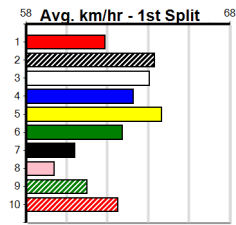

Ballarat

SOUTHERN SHEETMETAL

Distance: 450m, Race Type: Grade 5 T3, Total Prizemoney: \$1,530
1st: \$1,000, 2nd: \$320, 3rd: \$160, 4th: \$50

6 3:49PM (VIC time)

ASTON BREEZE (5) has been racing well in some easier company of late and she could prove hard to reel in if she can cross and lead here. STAR'S HOPE (8) will find this much easier than her most recent racing and she can challenge.

Watchdog Tips: 5 8 3 7 Bet: Win 5

Main table containing race details for 9 races, including horse names, jockeys, trainers, odds, and winning boxes.

SPORTSBET EVERY DOG HAS ITS DAY

Distance: 390m, Race Type: Tier 3 - Grade 6, Total Prizemoney: \$1,530

1st: \$1,000, 2nd: \$320, 3rd: \$160, 4th: \$50

ASTON AFFLECK (5) has produced good placings in 3 of his last 4 starts and he looks hard to beat with an ounce of luck early. DARK BEFORE DAWN (8) was a handy last start winner here and he could be right in the finish again.