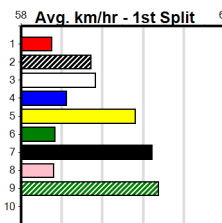

Suggested Quaddie:

- 1st Leg: 1,3,4,6 2nd Leg: 3,5,8
- 3rd Leg: 1,2,5,6 4th Leg: 2,6,7
- Cost: \$50 for 34.72%

Download Now
The NEW WATCHDOG

Mobile Form Guide

Average Winning Time:

Distance	Grade	Avg. Time
390m	Tier 3 - Grade 7	22.45
390m	Grade 5 T3	22.45
390m	Tier 3 - Grade 6	22.45
390m	Tier 3 - Maiden	22.59
450m	Tier 3 - Restricted Win	25.70
450m	Grade 5 T3	25.70
450m	Tier 3 - Maiden	25.84
545m	Grade 5 T3	31.45

Track Record:

Distance	Time	Greyhound	Date Set
390m	21.591	LAMIA MILA	26-May-24
450m	24.686	SILVER LAKE	03-Feb-21
545m	30.319	MY BRO KADE	23-Jan-19
660m	37.475	SHIMA MIST	12-Feb-20

Ballarat

TRACK INFO
Track Circumference: 622m
Radius Top Turn: 59m
Track Width: 6.5m
Radius Home Turn: 59m

Ballarat

14 RACES TODAY

Distance: 450m, Race Type: Tier 3 - Maiden, Total Prizemoney: \$1,530
1st: \$1,000, 2nd: \$320, 3rd: \$160, 4th: \$50

1
2:07PM
(VIC time)

CRACKERJACK COOK (8) has shown talent in recent times including a smart last start placing here and he may be the one to beat today. MAXIMUM BARB (7) has been far from disgraced in her 2 starts and she looks like the danger here.