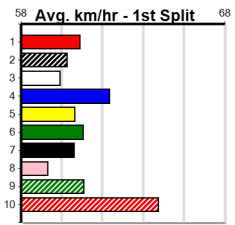

A1 SIGNAGE

Distance: 390m, Race Type: Tier 3 - Maiden, Total Prizemoney: $1,530
1st: $1,000, 2nd: $320, 3rd: $160, 4th: $50

Watchdog Tips: 7 1 2 8 Bet: Trifecta 7/1,2/1,2,3,8 ($10 - 166.67%)

MINI SNOOZE (7) has produced good placings in her 2 starts to date and this really looks like her race to lose barring any scratchings. BLUEY'S DASH (1) showed talent here two starts back from this draw and could be the danger.

Main table containing race details for 10 horses, including names, trainers, owners, race history, and winning boxes.