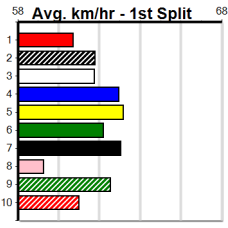

Watchdog Tips:

5

8

3

1

Bet:

Win 5

Main table containing race details for 11 races. Each race entry includes horse name, trainer, date, time, odds, and winning box information. Races 9 and 10 are marked as 'SCRATCHED'.

Distance: 390m, Race Type: Grade 5 T3, Total Prizemoney: \$1,530
1st: \$1,000, 2nd: \$320, 3rd: \$160, 4th: \$50

14 (E2)

6:47PM

(VIC time)

CAILAH'S CREW (7) has the early speed to cross and lead in this and she will be hard to catch after her good win here 2 back. SICILY (2) is better suited drawn out wider but has been racing well of late and can challenge with an ounce of luck.

Watchdog Tips: **7** **2** **4** **5** Bet: **Box Trifecta 2,4,5,7 (\$10 for 41.67%)**

Main table containing race details for 9 different horses. Each row includes: Race number, Name, Trainer, Date, Horse name, Margin, 1st/2nd Time, PIR, Checked, Comment, W/R, Split 1, S/P, Grade, and Winning Boxes. Race 3 and Race 9 are marked as 'SCRATCHED'.