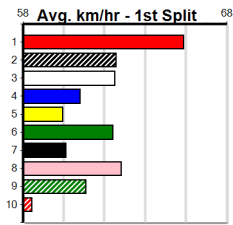

A1 SIGNAGE

Distance: 390m, Race Type: Tier 3 - Maiden, Total Prizemoney: \$1,530
1st: \$1,000, 2nd: \$320, 3rd: \$160, 4th: \$50

Watchdog Tips: 7 1 2 8 Bet: Trifecta 7/1,2/1,2,3,8 (\$10 - 166.67%)

MINI SNOOZE (7) has produced good placings in her 2 starts to date and this really looks like her race to lose barring any scratchings. BLUEY'S DASH (1) showed talent here two starts back from this draw and could be the danger.

Main table containing race details for 10 horses, including names, trainers, owners, race history, and winning boxes.

Ballarat

SJC CONCRETING

Distance: 390m, Race Type: Tier 3 - Maiden, Total Prizemoney: \$1,530
1st: \$1,000, 2nd: \$320, 3rd: \$160, 4th: \$50