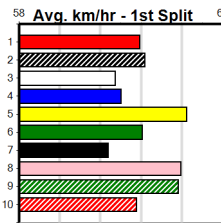

Watchdog Tips: 2 7 1 6 Bet: Box Quinella 1,2,7 (\$10 for 333.33%)

Table listing horse racing details for 10 races, including race number, horse name, trainer, jockey, odds, and prize money. Includes 'Scratched' status for races 9 and 10.

Ballarat

SOUTHERN SHEETMETAL

Distance: 450m, Race Type: Grade 5 T3, Total Prizemoney: \$1,530
1st: \$1,000, 2nd: \$320, 3rd: \$160, 4th: \$50

6 3:49PM (VIC time)

ASTON BREEZE (5) has been racing well in some easier company of late and she could prove hard to reel in if she can cross and lead here. STAR'S HOPE (8) will find this much easier than her most recent racing and she can challenge.