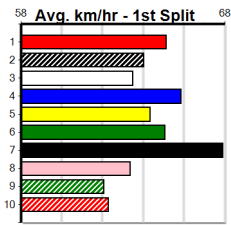

SPORTSBET MAKE IT A MULTI

Distance: 400m, Race Type: Grade 5, Total Prizemoney: \$2,925
1st: \$1,950, 2nd: \$600, 3rd: \$300, 4th: \$75

11

10:13PM

(VIC time)

URANA PANDA (4) was never headed in her top 22.82 win here and she will take a power of beating again. MALLY BOY (5) has a slick turn of foot and he will follow the blue across early on. RYDER'S MAGIC (1) can settle on the speed.