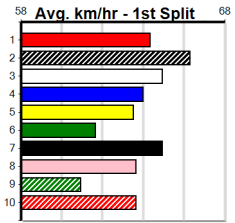

HARD STYLE RICO AT STUD

Distance: 400m, Race Type: Grade 6, Total Prizemoney: $2,925
1st: $1,950, 2nd: $600, 3rd: $300, 4th: $75

Watchdog Tips:

7

4

5

1

Bet:

Win 7

1 HIGH FINANCE [6] Better than her past 2, gets cover early, respect

Table with columns: Form, Box, Weight, Dist, Track, Date, Time, BON, Margin, 1st/2nd (Time), PIR, Checked, Comment, W/R, Split 1, S/P, Grade. Includes race details for HIGH FINANCE [6] and HOW HIGH JAZZ.

Winning Boxes table for HIGH FINANCE [6] showing prize breakdown and starting odds.

2 ASTON CONGO [6] Speared the lids two runs back, this is harder

Table with columns: Form, Box, Weight, Dist, Track, Date, Time, BON, Margin, 1st/2nd (Time), PIR, Checked, Comment, W/R, Split 1, S/P, Grade. Includes race details for ASTON CONGO [6] and ASTON COCO.

Winning Boxes table for ASTON CONGO [6] showing prize breakdown and starting odds.

3 PARUMBA RUMBA [6] Needs to lead, will get tired, prefer others

Table with columns: Form, Box, Weight, Dist, Track, Date, Time, BON, Margin, 1st/2nd (Time), PIR, Checked, Comment, W/R, Split 1, S/P, Grade. Includes race details for PARUMBA RUMBA [6] and DANCING CASSIE.

Winning Boxes table for PARUMBA RUMBA [6] showing prize breakdown and starting odds.

4 WEARING LEVIS [6] Good muster, handy 22.82 PB here, danger

Table with columns: Form, Box, Weight, Dist, Track, Date, Time, BON, Margin, 1st/2nd (Time), PIR, Checked, Comment, W/R, Split 1, S/P, Grade. Includes race details for WEARING LEVIS [6] and IN BLUE JEANS.

Winning Boxes table for WEARING LEVIS [6] showing prize breakdown and starting odds.

5 FOLLOW THE SUN [6] Powerful type, continues to improve, threat

Table with columns: Form, Box, Weight, Dist, Track, Date, Time, BON, Margin, 1st/2nd (Time), PIR, Checked, Comment, W/R, Split 1, S/P, Grade. Includes race details for FOLLOW THE SUN [6] and JUNIPER PEARL.

Winning Boxes table for FOLLOW THE SUN [6] showing prize breakdown and starting odds.

6 CHASING CHAPPY [6] Talented but very risky at box rise, prefer others

Table with columns: Form, Box, Weight, Dist, Track, Date, Time, BON, Margin, 1st/2nd (Time), PIR, Checked, Comment, W/R, Split 1, S/P, Grade. Includes race details for CHASING CHAPPY [6] and BELLE'S ON BOOST.

Winning Boxes table for CHASING CHAPPY [6] showing prize breakdown and starting odds.

7 OUR MATE BEAR [6] Solid muster, can stay wide, hard to hold out

Table with columns: Form, Box, Weight, Dist, Track, Date, Time, BON, Margin, 1st/2nd (Time), PIR, Checked, Comment, W/R, Split 1, S/P, Grade. Includes race details for OUR MATE BEAR [6] and MISS MORRISSET.

Winning Boxes table for OUR MATE BEAR [6] showing prize breakdown and starting odds.

8 RHINE STAR [6] Middle to wide runner in 7 is a worry, place

Table with columns: Form, Box, Weight, Dist, Track, Date, Time, BON, Margin, 1st/2nd (Time), PIR, Checked, Comment, W/R, Split 1, S/P, Grade. Includes race details for RHINE STAR [6] and STAREENA.

Winning Boxes table for RHINE STAR [6] showing prize breakdown and starting odds.

9 DR. NATASHA [6] Res. Down on confidence, up in class, prefer others