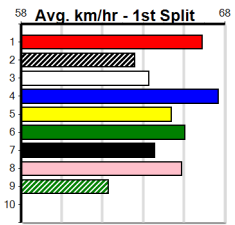

OAKS SUPER BOX FOR HIRE

Distance: 400m, Race Type: Mixed 4/5, Total Prizemoney: $3,360
1st: $2,250, 2nd: $690, 3rd: $345, 4th: $75

Watchdog Tips:

1

5

4

3

Bet:

Win 1

Main table containing race details for 10 horses, including names, trainers, owners, and performance statistics. Includes sub-sections for 'Winning Boxes' for each race.