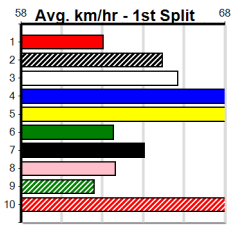

KHANS HOSPITALITY SERVICES

Distance: 400m, Race Type: Grade 7, Total Prizemoney: $2,925
1st: $1,950, 2nd: $600, 3rd: $300, 4th: $75

2
7:10PM
(VIC time)

AGENT SUSIE (5) scorched early in her brilliant 22.63 debut win here and she will prove hard to hold out again. ITHACAN GODDESS (3) was dominant here two runs back and she will be in the firing line throughout. MR. OTTO (4) is showing some promise.

Watchdog Tips: **5** **3** **4** **8** **Bet:** **Box Quinella 3,4,5 ($10 for 333.33%)**