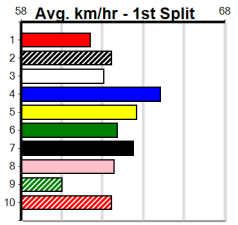

VIATEK

Distance: 460m, Race Type: Mixed 6/7, Total Prizemoney: $2,925
1st: $1,950, 2nd: $600, 3rd: $300, 4th: $75

WORLD WAR (8) has been ultra impressive to date and he can light them up through the bend.
CHECK IT OUT (7) was far from disgraced at Sale and she can work into the mix mid race. IRINKA
ASHLEY (5) is showing some promise.

Watchdog Tips: 8 7 5 1 Bet: Trifecta 8/1,5,7/1,4,5,7 ($10 - 111.11%)

Table with 10 main rows, each representing a race. Each row includes: Race Number, Race Name, Trainer, Horse Name, Odds, and a 'Winning Boxes' table. Race 1: RATTLE AND BANG [6] $10.00. Race 2: SHE'S ON BOOST [6] $16.00. Race 3: MASTER EDUARDO (SA)[7] $14.00. Race 4: ROWDY'S BEAST [7] $8.00. Race 5: IRINKA ASHLEY (NSW)[6] $6.00. Race 6: MY MUM ROCKS [7] $7.50. Race 7: CHECK IT OUT [7] $8.00. Race 8: WORLD WAR [7] $2.00. Race 9: BANCHERO [7] Res. $12.00. Race 10: ARCHER TWO (SA)[7] Res. $26.00. Each row also contains detailed race results and horse statistics.