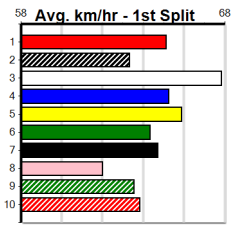

BARN BAR FUNCTION ROOM

Distance: 460m, Race Type: Grade 5, Total Prizemoney: $2,925
1st: $1,950, 2nd: $600, 3rd: $300, 4th: $75

5

8:13PM
(VIC time)

SHARNI'S SECRET (6) has blown away her rivals in her past two and she will prove hard to reel in again. CASHING OUT (4) showed plenty of promise in his first prep and he should be primed to fire fresh. WREAKING HAVOC (1) is racing with confidence.

Watchdog Tips: **6** **4** **1** **2** **Bet:** **Win 6**