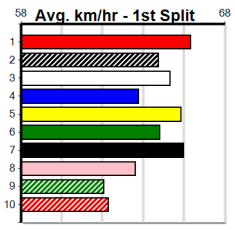

Winning Boxes table for TESSA ENGLAND [6] showing prize breakdown and starting odds.

10

9:58PM
(VIC time)

TOUCH OF CLOVER (7) owns a sizzling 22.54 PB here and she is suitably drawn out wide. PLAY LAB (6) is better than his past few runs and he can work into the mix mid race. NO DOORS (8) rarely runs a bad race here.