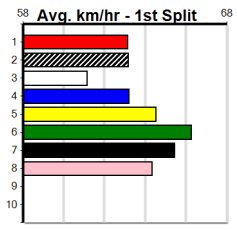

Warragul

12
10:33PM
(VIC time)

PAUA OF BUDDY AT STUD VETERANS (2C)

Distance: 400m, Race Type: S/E Veteran, Total Prizemoney: \$2,925
1st: \$1,950, 2nd: \$600, 3rd: \$300, 4th: \$75

HE'S NO SLOUCH (2) owns a sizzling 22.47 PB here and he will find this easier than his most recent racing. ALWAYS A THRILL (4) explodes soon after box rise and he just needs a little room early on. JEBEDIAH (7) was impressive two runs back