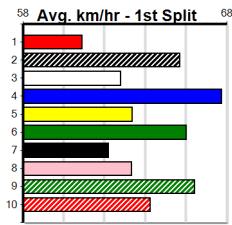

SENNACHIE AT STUD

Distance: 460m, Race Type: Mixed 4/5, Total Prizemoney: $3,360
1st: $2,250, 2nd: $690, 3rd: $345, 4th: $75

6

8:28PM

(VIC time)

NO RESTRICTIONS (6) comes here with brilliant NSW form and he has joined a strong kennel.
PEACOCK (4) was a brilliant 25.82 Geelong winner and he will be in the mix from the outset.
MARCO ROSE (7) can charge to the line.

Watchdog Tips: **6** **4** **7** **1** Bet: **Box Quinella 4,6,7 ($10 for 333.33%)**