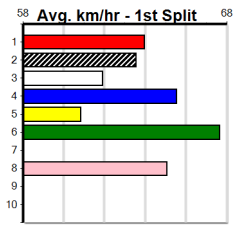

SPORTSBET NOBODY DOES IT EASIER

1

6:50PM

(VIC time)

Distance: 400m, Race Type: Maiden, Total Prizemoney: $2,535
1st: $1,680, 2nd: $520, 3rd: $260, 4th: $75

STORM BREWING (6) was brilliant when placed here last time and she looks suited in this event.
KING LITTERBUG (8) showed improvement at Geelong last time and he can work into the mix mid race. KIP STAVROS (4) is showing some promise.

Watchdog Tips:

6

8

4

7

Bet:

Win 6