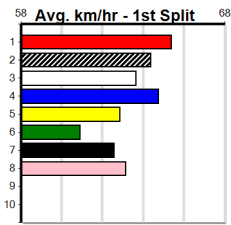

HOOKED ON SCOTCH AT STUD

Distance: 460m, Race Type: Mixed 3/4, Total Prizemoney: \$3,360
 1st: \$2,250, 2nd: \$690, 3rd: \$345, 4th: \$75

DR. FARRAH (8) was a dazzling 25.89 winner here last time and she should be able to burn them off mid race. DR. DYLAN (6) is racing with confidence and he should be on the pace from the outset. NAVARINO (4) will be charging to the line.