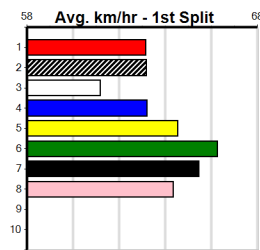

(VIC time)

PAUA OF BUDDY AT STUD VETERANS (200+)

Distance: 400m, Race Type: S/E Veteran, Total Prizemoney: $2,925
1st: $1,950, 2nd: $600, 3rd: $300, 4th: $75

HE'S NO SLOUCH (2) owns a sizzling 22.47 PB here and he will find this easier than his most recent racing. ALWAYS A THRILL (4) explodes soon after box rise and he just needs a little room early on. JEBEDIAH (7) was impressive two runs back

Watchdog Tips: **2** **4** **7** **5** Bet: **Box Quinella 2,4,7 ($10 for 333.33%)**

1 UNDER HIS SPELL [5] Long time since his last win, prefer to watch **$26.00**
BK Dog Dec-19 Sire: MOREIRA Dam: REALLY MAGIC Trainer: Ian Dann (Whitelaw)
Owner(s): I Dann
Winning Distances: < 300m (0) 300 - 399m (5) 400 - 499m (4) 500 - 599m (0) 600 - 699m (0) > 700m (0)
Winning Weights: 30.4(1) 30.9(1) 31.0(1) 31.4(1) 32.0(1) 32.4(1) 32.5(1) 32.6(1) 33.4(1)
3rd (8) 31.8 350 TRA R4 10-Jun-24 20.45 19.88 6.00L JOLENE BALE (20.04) M/43 . . . . 6.92 $7.10 T3-5
3rd (5) 31.9 350 TRA R4 17-Jun-24 20.03 19.76 2.50L TAKE THE EDGE (19.87) M/43 . . . . 6.73 $13.50 5
7th (6) 31.5 435 SLE R12 23-Jun-24 25.07 24.37 7.00L QUEBEC BALE (24.58) M/567 . . . . 5.38 $71.60 VET
5th (4) 32.0 350 TRA R4 08-Jul-24 20.56 19.86 8.00L BE CHARMING (20.00) M/86 . . . . 7.05 $4.20 5
3rd (4) 32.4 400 WGL R2 25-Jul-24 23.59 23.01 7.50L BUY DIRT (23.08) M/33 . . . . 8.66 $10.40 T3-5
3rd (5) 32.5 400 WGL R12 01-Aug-24 23.24 22.88 5.50L QUEEN MAGGIE (22.88) M/33 . . . . 8.64 $40.80 5
4th (2) 32.3 400 WGL R12 08-Aug-24 23.20 22.66 8.00L JUNIOR'S MATE (22.66) M/44 . . . . 8.63 $34.90 T3-5
3rd (8) 32.1 400 WGL R5 29-Aug-24 23.59 23.00 5.50L SONS OF TOM (23.21) M/43 . . . . 8.60 $14.20 T3-5
Last 3 wins NOT included above
1st (5) 32.4 395 TRA R11 09-Oct-23 22.72 22.40 1.25L BARRY JAKIT (22.79) M/663 . . . . 3.87 $18.10 T3-5
1st (2) 32.6 350 TRA R4 11-Dec-23 20.16 19.68 0.50L STELLA MANIA (20.20) M/62 . . . . 6.79 $6.00 5
1st (7) 33.4 395 TRA R6 05-Feb-24 22.68 22.25 0.50L YOU'RE IN LUCK (22.71) Q/544 . . . . 3.87 $25.50 5

2 HE'S NO SLOUCH [5] Quick PB here, gets the gun run, go close **$2.80**
BK Dog Feb-20 Sire: MY BRO FABIO Dam: FAIR OF FACE Trainer: Peter Craig (Langwarrin)
Owner(s): AMSTEL (SYN), P Craig, L Jennings, N Tracy
Winning Distances: < 300m (0) 300 - 399m (0) 400 - 499m (14) 500 - 599m (6) 600 - 699m (0) > 700m (0)
Winning Weights: 35.8(1) 35.9(2) 36.1(1) 36.2(2) 36.3(2) 36.4(1) 36.5(2) 36.8(2) 37.0(2) 37.1(2) 37.2(1) 37.4(1) 37.5(1)
5th (3) 36.6 400 WGL R7 02-Jul-24 23.20 22.51 10.00 MILE A MINUTE (22.51) M/87 . . . . 8.63 $16.00 X45
5th (8) 36.3 460 WGL R6 09-Jul-24 26.38 25.98 6.00L ASTON COSTELLO (25.98) M/643 . . . . 6.75 $11.40 X45
1st (2) 36.3 450 SHP R4 15-Jul-24 25.48 25.34 4.25L ROJO SILVER FOX (25.78) M/111 . . . . 6.62 $1.10 VET
5th (4) 35.9 500 BEN R7 19-Jul-24 28.81 28.44 5.50L TOKYO HEIST (28.44) M/644 . . . . 6.91 $4.60 5
6th (3) 35.9 425 BEN R6 02-Aug-24 24.22 23.70 7.00L AT MY COMMAND (23.74) M/776 . . . . 6.82 $12.30 X45
2nd (8) 36.2 460 WGL R8 09-Aug-24 25.92 25.58 1.5L LIGHTNING JEWEL (25.81) M/443 . . . . 6.65 $14.90 5
3rd (2) 36.7 400 WGL R12 13-Aug-24 22.83 22.43 2.25L EXALTED (22.68) M/44 . . . . 8.53 $6.70 VET
6th (4) 36.1 460 GEL R8 23-Aug-24 26.23 25.80 6.50L HOTEL WHISKY ONE (25.80) M/654 . . . . 6.74 $42.10 X45
Last 3 wins NOT included above
1st (8) 36.8 425 BEN R6 24-Mar-24 23.79 23.42 4.75L AYIA NEIGHBOUR (24.11) M/641 . . . . 6.66 $5.40 X45
1st (2) 36.5 435 SLE R6 10-Apr-24 24.59 24.59 3.25L KISAUNI (24.80) M/721 . . . . 5.43 $2.20 5
1st (5) 36.1 510 SLE R8 08-May-24 28.97 28.97 1.25L BROCKY SANDS (29.05) M/222 . . . . 9.16 $2.60 X45