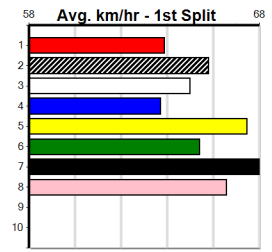

SHIMA SHINE AT STUD

Distance: 400m, Race Type: Free For All, Total Prizemoney: $3,360
1st: $2,250, 2nd: $690, 3rd: $345, 4th: $75

SHORT AND STUMPY (7) has a wonderful record here and she should hit the ground running.
BETTER BANJO (8) is racing with confidence and he will get a nice cart across early on. FLETCHIE
BOY (6) should race well fresh.

Watchdog Tips: 7 8 6 1 Bet: Win 7

1 JUNIOR'S MATE [4] In form, has a good record here, keep safe $7.50
BK Dog Jul-21 Sire: FERNANDO BALE Dam: MYSTIC RIOT
Owner(s): J Stewart
Winning Distances: < 300m (0) 300 - 399m (2) 400 - 499m (5) 500 - 599m (0) 600 - 699m (0) > 700m (0)
Winning Weights: 31.6(1) 31.8(1) 32.1(1) 32.6(1) 32.7(2) 33.3(1)
7th (5) 33.1 435 SLE R11 19-May-24 25.33 24.45 6.50L ELITE JET (24.89) M/377 . . . 5.36 $9.20 5
2nd (1) 32.8 435 SLE R11 26-May-24 24.73 24.46 2.25L BIG TRUCKER (24.58) Q/222 . . . 5.24 $3.00 5
3rd (2) 32.9 435 SLE R11 30-Jun-24 24.78 24.46 4.25L XATU BALE (24.49) M/123 . . . 5.26 $3.50 5
7th (2) 32.9 435 SLE R3 07-Jul-24 25.42 24.39 15.00 DR. MARSHAL (24.39) Q/677 . . . 5.42 $11.10 5H
8th (5) 33.5 435 SLE R7 24-Jul-24 25.78 24.44 13.00 BE A CHARACTER (24.93) M/788 . . . 5.59 $3.20 5
1st (1) 32.7 400 WGL R12 08-Aug-24 22.66 22.66 3.75L FIRE ANT (22.90) M/11 . . . 8.35 $1.30 T3-5
1st (3) 32.7 400 WGL R6 16-Aug-24 22.68 22.44 0.50L PERSUASION (22.71) M/22 . . . SW 8.38 $2.10 5
2nd (4) 32.6 400 WGL R7 27-Aug-24 23.13 22.90 2.00L UNLEASH IN MIAMI (22.99) M/22 . . . 8.25 $13.90 X34
Last 3 wins NOT included above
1st (5) 32.1 400 WGL R9 26-Sep-23 22.53 22.53 10.00 GYPSY LEE ROSE (23.20) M/11 . . . 8.33 $1.90 X67
1st (4) 33.3 350 TRA R11 19-Jan-24 19.64 19.64 0.75L SLIPPERY SHARK (19.68) M/11 . . . 6.54 $2.80 X45
1st (2) 32.6 350 TRA R7 02-Feb-24 19.67 19.67 1.75L CELTIC BOUY (19.79) M/21 . . . 6.54 $5.00 X34
Trainer: Dawn Johnston (Toongabbie)

2 DAINTREE DAMAGE [4] Talented but very risky at box rise, place best $10.00
BK Dog Oct-21 Sire: BERNARDO Dam: CHUNK OF LOVE
Owner(s): R Winter
Winning Distances: < 300m (0) 300 - 399m (7) 400 - 499m (8) 500 - 599m (0) 600 - 699m (0) > 700m (0)
Winning Weights: 31.2(1) 31.7(1) 32.1(1) 33.2(2) 33.3(1) 33.7(3) 33.8(1) 34.2(1) 34.3(1) 34.5(2) 34.6(1)
5th (1) 33.9 435 SLE R8 30-Jun-24 24.67 24.46 3.00L FRED ROSE (24.46) M/333 . . . V7 5.27 $6.00 FFA
5th (4) 33.2 350 HVL R7 28-Jul-24 19.75 19.29 4.50L NINETYMILE WOW (19.44) M/4 . . . 6.64 $5.50 5
5th (6) 33.5 400 WGL R7 02-Aug-24 22.89 22.57 3.75L GALLOPING JIMMY (22.65) M/24 . . . 8.41 $15.10 FFA
2nd (8) 33.6 400 WGL R11 09-Aug-24 22.73 22.22 0.05L PALTROW BALE (22.73) M/22 . . . 8.43 $1.70 5
2nd (7) 33.4 400 WGL R11 16-Aug-24 22.76 22.44 4.50L BARBIE ZEAL (22.45) M/22 . . . 8.38 $5.00 5
1st (7) 33.2 400 WGL R10 20-Aug-24 22.80 22.29 0.75L JIMMY THE BEAR (22.85) M/31 . . . 8.40 $2.60 5
6th (6) 33.4 300 HVL R11 25-Aug-24 17.06 16.50 4.25L MIKE ANGELO ZEAL (16.77) M/8 . . . 4.12 $3.60 5H
3rd (1) 33.5 400 WGL R10 30-Aug-24 22.77 22.57 1.00L ASTON CORLEONE (22.70) M/22 . . . 8.28 $4.70 FFA
Last 3 wins NOT included above
1st (3) 34.5 435 SLE R7 07-Apr-24 24.53 24.50 2.00L GALLOPING JIMMY (24.65) M/321 . . . 5.21 $2.40 X34
1st (1) 34.5 390 BAL R10 24-Apr-24 22.25 22.02 0.50L MY BOY ROBERT (22.28) M/22 . . . 8.53 $1.50 X45
1st (8) 34.2 350 TRA R10 31-May-24 19.59 19.59 4.00L ROYAL MINT (19.87) M/21 . . . 6.57 $1.70 X45
Trainer: Ronald Winter (Denison)