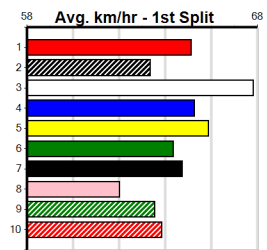

BARN BAR FUNCTION ROOM

Distance: 460m, Race Type: Grade 5, Total Prizemoney: $2,925
1st: $1,950, 2nd: $600, 3rd: $300, 4th: $75

SHARNI'S SECRET (6) has blown away her rivals in her past two and she will prove hard to reel in again. CASHING OUT (4) showed plenty of promise in his first prep and he should be primed to fire fresh. WREAKING HAVOC (1) is racing with confidence.

Watchdog Tips: 6 4 1 2 Bet: Win 6

WREAKING HAVOC [5] In career best form, well drawn, big threat $7.50
BK Dog Dec-21 Sire: FERNANDO BALE Dam: ELUSIVE JEWEL
Trainer: Marlene Schmidt (Devon Meadow)
Winning Distances: < 300m (0) 300 - 399m (2) 400 - 499m (4) 500 - 599m (0) 600 - 699m (0) > 700m (0)
Winning Weights: 28.8(1) 29.5(2) 29.9(2) 30.1(1)
Box History table and Prizemoney details.

AUDACIOUS PADDY [5] Strong winner two runs back, this is harder $9.00
BK Dog Sep-21 Sire: MAGIC SPRITE Dam: AUDACIOUS GRACE
Trainer: Kevin Wainwright (Rosedale)
Winning Distances: < 300m (0) 300 - 399m (0) 400 - 499m (5) 500 - 599m (0) 600 - 699m (0) > 700m (0)
Winning Weights: 30.9(1) 31.2(1) 31.3(1) 31.4(1) 31.6(1)
Box History table and Prizemoney details.

SUPERFLY GIRL [5] Better suited to straight track racing, tested $16.00
BK Bitch Aug-21 Sire: SHIMA SHINE Dam: NO VACANCY
Trainer: Victor Gay (Hastings)
Winning Distances: < 300m (0) 300 - 399m (4) 400 - 499m (3) 500 - 599m (0) 600 - 699m (0) > 700m (0)
Winning Weights: 26.3(1) 26.8(2) 27.3(1) 27.4(2) 27.7(1)
Box History table and Prizemoney details.

CASHING OUT [5] Resuming, showed promise last prep, danger $4.00
BK Dog Aug-22 Sire: ASTON RUPEE Dam: CHRISTMAS MAGIC
Trainer: Vicki Wisener (Devon Meadows)
Winning Distances: < 300m (0) 300 - 399m (0) 400 - 499m (0) 500 - 599m (3) 600 - 699m (0) > 700m (0)
Winning Weights: 31.8(1) 32.5(1) 32.6(1)
Box History table and Prizemoney details.

MR. DRAMATIC [5] Returned to form at Horsham, place claims $6.00
BK Dog Oct-20 Sire: BERNARDO Dam: AEROPLANE JET
Trainer: Corey Mackie (Tooradin)
Winning Distances: < 300m (0) 300 - 399m (3) 400 - 499m (10) 500 - 599m (0) 600 - 699m (0) > 700m (0)
Winning Weights: 31.1(1) 31.2(1) 31.6(2) 31.8(1) 32.0(1) 32.1(1) 32.2(3) 32.4(1) 32.7(1) 32.8(1) 33.0(1)
Box History table and Prizemoney details.