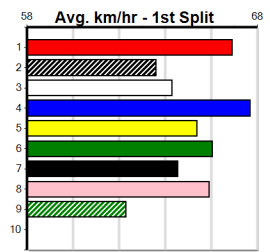

OAKS SUPER BOX FOR HIRE

Distance: 400m, Race Type: Mixed 4/5, Total Prizemoney: $3,360
1st: $2,250, 2nd: $690, 3rd: $345, 4th: $75

HUNTER FRED (1) led for a long way when resuming and he should hit the line better tonight.
WHIPPING IT (5) owns a scorching 22.60 PB here and he is expected to fire fresh. URANA MUFFIN (4) returned to form here last time out.

Watchdog Tips: 1 5 4 3 Bet: Win 1

Form Box Wgt Dist Track Date Time BON Margin 1st/2nd (Time) PIR Checked Comment W/R Split 1 S/P Grade
HUNTER FRED [5] Led for a long way when resuming, hard to reel in $2.50
Owner(s): R Borda
Winning Distances: < 300m (0) 300 - 399m (0) 400 - 499m (5) 500 - 599m (0) 600 - 699m (0) > 700m (0)
Winning Weights: 32.9(1) 33.2(1) 33.5(1) 33.6(1) 33.9(1)
Box History table and Prize Best Starts table.

RUMOUR CONFIRMED [5] Resuming, hit or miss early, prefer others $18.00
Owner(s): TWENTY YEARS (SYN), G Howell, M Carlstrom, G Beattie, B Melbourne
Winning Distances: < 300m (0) 300 - 399m (5) 400 - 499m (1) 500 - 599m (1) 600 - 699m (0) > 700m (0)
Winning Weights: 31.7(1) 31.9(1) 32.1(1) 32.5(2) 32.8(2)
Box History table and Prize Best Starts table.

DR. YANNICK [5] Returned to form at Healesville, keep safe $4.60
Owner(s): J McMahon
Winning Distances: < 300m (0) 300 - 399m (1) 400 - 499m (5) 500 - 599m (0) 600 - 699m (0) > 700m (0)
Winning Weights: 28.6(1) 28.8(1) 29.2(2) 29.3(1) 30.3(1)
Box History table and Prize Best Starts table.

URANA MUFFIN [4] Never headed last time, threat if crosses $10.00
Owner(s): S Mallia
Winning Distances: < 300m (0) 300 - 399m (1) 400 - 499m (3) 500 - 599m (0) 600 - 699m (0) > 700m (0)
Winning Weights: 23.7(1) 24.1(1) 24.2(1) 24.6(1)
Box History table and Prize Best Starts table.

WHIPPING IT [5] Resuming, quick PB here, danger if steps $4.20
Owner(s): Lakeview kennels (SYN), L Whelan, M Whelan, P Whelan
Winning Distances: < 300m (0) 300 - 399m (0) 400 - 499m (5) 500 - 599m (1) 600 - 699m (0) > 700m (0)
Winning Weights: 32.4(1) 32.5(1) 32.6(1) 32.8(1) 33.0(1) 33.6(1)
Box History table and Prize Best Starts table.