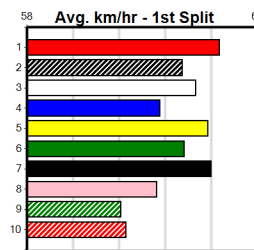

MC GRAFIX & SIGNS

Distance: 400m, Race Type: Grade 5, Total Prizemoney: $2,925
1st: $1,950, 2nd: $600, 3rd: $300, 4th: $75

TOUCH OF CLOVER (7) owns a sizzling 22.54 PB here and she is suitably drawn out wide. PLAY LAB (6) is better than his past few runs and he can work into the mix mid race. NO DOORS (8) rarely runs a bad race here.

Watchdog Tips: 7 6 8 1 Bet: Win 7

Table with columns: Form Box, Wgt, Dist, Track, Date, Time, BON, Margin, 1st/2nd (Time), PIR, Checked, Comment, W/R, Split 1, S/P, Grade

DUNSMORE FLYER [5] Drawn to be on the pace throughout, keep safe $6.00
Owner(s): G Marshall
Winning Distances: < 300m (0) 300 - 399m (1) 400 - 499m (2) 500 - 599m (0) 600 - 699m (0) > 700m (0)
Winning Weights: 28.0(1) 28.6(2)

Box History table for Dunsmore Flyer and Prize Best Starts Trk/Dts APM summary.

DELTA PAWS [5] Shows promise but this is harder, place best $9.00
Owner(s): R Winter
Winning Distances: < 300m (0) 300 - 399m (4) 400 - 499m (0) 500 - 599m (0) 600 - 699m (0) > 700m (0)
Winning Weights: 26.1(1) 26.5(2) 26.8(1)

Box History table for Delta Paws and Prize Best Starts Trk/Dts APM summary.

MIKE'S TIGER [5] Form and confidence is down, needs to lift $12.00
Owner(s): Canine Neddys (SYN), C Gartung, B Blackshaw, B Walker
Winning Distances: < 300m (0) 300 - 399m (8) 400 - 499m (4) 500 - 599m (0) 600 - 699m (0) > 700m (0)
Winning Weights: 29.1(2) 29.2(2) 29.3(1) 30.5(1) 30.9(2) 31.0(2) 31.1(1) 31.2(1)

Box History table for Mike's Tiger and Prize Best Starts Trk/Dts APM summary.

PERCIVAL [5] Showed good early burn last time, place claims $7.50
Owner(s): S Stockdale
Winning Distances: < 300m (0) 300 - 399m (2) 400 - 499m (1) 500 - 599m (0) 600 - 699m (0) > 700m (0)
Winning Weights: 29.6(1) 29.8(1) 30.0(1)

Box History table for Percival and Prize Best Starts Trk/Dts APM summary.

LITTLE WHIP (NSW)[5] Better suited to straight track racing, next time $12.00
Owner(s): P Derubeis
Winning Distances: < 300m (0) 300 - 399m (3) 400 - 499m (0) 500 - 599m (0) 600 - 699m (0) > 700m (0)
Winning Weights: 22.8(1) 23.1(1) 23.2(1)

Box History table for Little Whip and Prize Best Starts Trk/Dts APM summary.

1

2

3

4

5