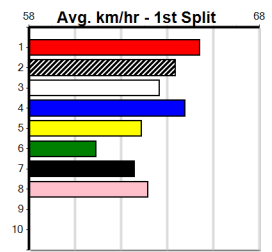

DR. FARRAH (8) was a dazzling 25.89 winner here last time and she should be able to burn them off mid race. DR. DYLAN (6) is racing with confidence and he should be on the pace from the outset. NAVARINO (4) will be charging to the line.