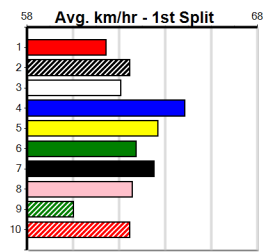

VIATEK

Distance: 460m, Race Type: Mixed 6/7, Total Prizemoney: $2,925
1st: $1,950, 2nd: $600, 3rd: $300, 4th: $75

WORLD WAR (8) has been ultra impressive to date and he can light them up through the bend. CHECK IT OUT (7) was far from disgraced at Sale and she can work into the mix mid race. IRINKA ASHLEY (5) is showing some promise.

Watchdog Tips: 8 7 5 1 Bet: Trifecta 8/1,5,7/1,4,5,7 ($10 - 111.11%)

RATTLE AND BANG [6] Prefer over longer but the draw helps, respect $10.00
Owner(s): G Howell
Sire: FERAL FRANKY Dam: BELLA SHIMA
Trainer: Geoffrey Howell (Pearcedale)
Box History table and race details.

SHE'S ON BOOST [6] Racing well but may need it easier, next time $16.00
Owner(s): Smith Racing (SYN), D Smith, J Smith
Sire: MY REDEEMER Dam: BELLE'S ON BOOST
Trainer: Danielle Smith (Lara)
Box History table and race details.

MASTER EDUARDO (SA)[7] Does not win enough races, prefer to watch $14.00
Owner(s): T Whitford
Sire: AUSSIE INFRARED Dam: PRECIOUS DESTINI
Trainer: Scott Deppeler (Morwell)
Box History table and race details.

ROWDY'S BEAST [7] Can show early speed at times, place claims $8.00
Owner(s): M Kennedy
Sire: BEAST UNLEASHED Dam: RUBY GIRL
Trainer: David Plumridge (Scoresby)
Box History table and race details.

IRINKA ASHLEY (NSW)[6] Strong winner two runs back, threat with luck $6.00
Owner(s): Getoverit (SYN), M Schmidt, C Schmidt, G Osborne
Sire: FERAL FRANKY Dam: MIDNIGHT FLASH
Trainer: Marlene Schmidt (Devon Meadow)
Box History table and race details.

1

2

3

4

5