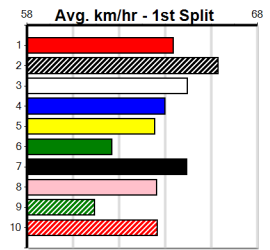

HARD STYLE RICO AT STUD

Distance: 400m, Race Type: Grade 6, Total Prizemoney: $2,925
1st: $1,950, 2nd: $600, 3rd: $300, 4th: $75

OUR MATE BEAR (7) has continued to get better with every run and she likes to stay wide in her races. WEARING LEVIS (4) owns a speedy 22.82 PB here and he is armed with a nice turn of foot. FOLLOW THE SUN (5) will be very strong in the run home

Watchdog Tips: 7 4 5 1 Bet: Win 7

HIGH FINANCE [6] Better than her past 2, gets cover early, respect $5.50
Owner(s): C Fulford
Winning Distances: < 300m (0) 300 - 399m (0) 400 - 499m (2) 500 - 599m (0) 600 - 699m (0) > 700m (0)
Trainer: Corey Fulford (Maffra)

ASTON CONGO [6] Speared the lids two runs back, this is harder $7.50
Owner(s): S Mallia
Winning Distances: < 300m (0) 300 - 399m (1) 400 - 499m (1) 500 - 599m (0) 600 - 699m (0) > 700m (0)
Trainer: Simon Mallia (Nyora)

PARUMBA RUMBA [6] Needs to lead, will get tired, prefer others $12.00
Owner(s): PARUMBA (SYN), E Lieshout, M Lieshout
Winning Distances: < 300m (0) 300 - 399m (0) 400 - 499m (2) 500 - 599m (0) 600 - 699m (0) > 700m (0)
Trainer: Eddie Lieshout (Drouin West)

WEARING LEVIS [6] Good muster, handy 22.82 PB here, danger $4.00
Owner(s): AMSTEL (SYN), P Craig, L Jennings, N Tracy
Winning Distances: < 300m (0) 300 - 399m (0) 400 - 499m (2) 500 - 599m (0) 600 - 699m (0) > 700m (0)
Trainer: Peter Craig (Langwarrin)

FOLLOW THE SUN [6] Powerful type, continues to improve, threat $6.50
Owner(s): B Mackie
Winning Distances: < 300m (0) 300 - 399m (0) 400 - 499m (2) 500 - 599m (0) 600 - 699m (0) > 700m (0)
Trainer: Brett Mackie (Tooradin)

1

2

3

4

5