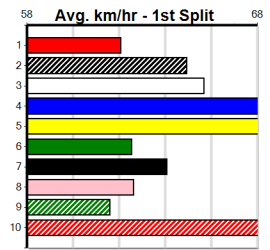

KHANS HOSPITALITY SERVICES

Distance: 400m, Race Type: Grade 7, Total Prizemoney: $2,925
1st: $1,950, 2nd: $600, 3rd: $300, 4th: $75

AGENT SUSIE (5) scorched early in her brilliant 22.63 debut win here and she will prove hard to hold out again. ITHACAN GODDESS (3) was dominant here two runs back and she will be in the firing line throughout. MR. OTTO (4) is showing some promise.

Watchdog Tips: 5 3 4 8 Bet: Box Quinella 3,4,5 ($10 for 333.33%)

INDESTRUCT [7] Biks Doesn't win enough races, prefer to watch $14.00
BK Dog Feb-21 Sire: NITRO BURST Dam: MUZA'S ANGEL
Owner(s): K Minne
Trainer: Kerry Minne (Moe South)
Winning Distances: < 300m (0) 300 - 399m (1) 400 - 499m (0) 500 - 599m (0) 600 - 699m (0) > 700m (0)
Winning Weights: 32.8(1)
Race results table with columns: 5th, 4th, 2nd, 4th, 6th, 5th, 2nd, 2nd

SON OF DUKE [7] Biks Placed in three of five here, place hope again $7.50
BK Dog Oct-21 Sire: ASTON DUKE Dam: TINKER SPIRIT
Owner(s): P Barry
Trainer: Peter Barry (Yallourn North)
Winning Distances: < 300m (0) 300 - 399m (1) 400 - 499m (0) 500 - 599m (0) 600 - 699m (0) > 700m (0)
Winning Weights: 25.9(1)
Race results table with columns: 3rd, 2nd, 5th, 4th, 2nd, 3rd, 3rd

ITHACAN GODDESS [7] Dominant winner two runs back, main danger $3.20
BK Bitch Dec-22 Sire: TOMMY SHELBY Dam: PERSIAN GODDESS
Owner(s): V Gay
Trainer: Carol Gay (Hastings)
Winning Distances: < 300m (0) 300 - 399m (0) 400 - 499m (1) 500 - 599m (0) 600 - 699m (0) > 700m (0)
Winning Weights: 26.3(1)
Race results table with columns: 4th, 2nd, 1st, 4th

MR. OTTO [7] Showing promise, has early speed, can threaten $9.00
F Dog Sep-22 Sire: FERAL FRANKY Dam: BACK TO BOSS
Owner(s): R Aitken
Trainer: Carl Haas (Tynong)
Winning Distances: < 300m (0) 300 - 399m (1) 400 - 499m (0) 500 - 599m (0) 600 - 699m (0) > 700m (0)
Winning Weights: 31.3(1)
Race results table with columns: 1st, 3rd, 2nd

AGENT SUSIE [7] Brilliant debut winner, can cross and lead, yes $2.40
BEBD Bitch Nov-22 Sire: FERAL FRANKY Dam: LADY LOCH
Owner(s): L Gough
Trainer: Lynette Gough (Nyora)
Winning Distances: < 300m (0) 300 - 399m (0) 400 - 499m (1) 500 - 599m (0) 600 - 699m (0) > 700m (0)
Winning Weights: 29.6(1)
Race results table with columns: 1st

1

2

3

4

5