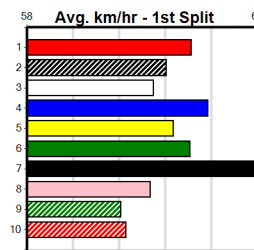

SPORTSBET MAKE IT A MULTI

Distance: 400m, Race Type: Grade 5, Total Prizemoney: $2,925
1st: $1,950, 2nd: $600, 3rd: $300, 4th: $75

URANA PANDA (4) was never headed in her top 22.82 win here and she will take a power of beating again. MALLY BOY (5) has a slick turn of foot and he will follow the blue across early on. RYDER'S MAGIC (1) can settle on the speed.

Watchdog Tips: 4 5 1 3 **Bet:** Win 4

1
RYDER'S MAGIC [5] Shows promise, settles on the speed, threat **$3.60**
RF Dog Jun-22 Sire: ASTON DEE BEE Dam: SHARNI'S MY GIRL Trainer: Lorraine Langley (Pakenham)
Winning Distances: < 300m (0) 300 - 399m (0) 400 - 499m (3) 500 - 599m (0) 600 - 699m (0) > 700m (0)
Winning Weights: 36.6(1) 36.7(1) 37.1(1)
5th (1) 37.1 435 SLE R4 03-Jul-24 25.22 24.41 11.00 MYALL SANDY (24.45) M/234 . . . . 5.22 $6.70 5
6th (6) 37.1 300 HVL R11 14-Jul-24 17.55 16.69 10.00 ARTEMIS ONE (16.88) S/6 . . . . 4.07 $2.90 RWH
3rd (1) 37.4 300 HVL R10 31-Jul-24 16.97 16.68 3.5L RIENDO (16.73) M/2 . . . . 3.95 $21.00 5
5th (5) 37.3 300 HVL R3 04-Aug-24 17.00 16.80 3.00L TASTE OF HELL (16.80) M/5 . . . . 4.04 $27.60 5
6th (7) 36.9 400 WGL R10 09-Aug-24 23.29 22.22 8.50L VALLETTA DASH (22.69) S/66 . . . . 8.66 $17.10 5
2nd (7) 37.7 400 WGL R10 15-Aug-24 22.93 22.75 0.75L SWANKY CHIC (22.88) M/44 . . . . 8.47 $3.70 T3-5
2nd (8) 37.6 435 SLE R4 21-Aug-24 25.39 24.64 0.50L ELENA'S JEBRYNAH (25.36) M/222 . . . . 5.33 $4.70 RW
8th (4) 37.7 400 WGL R4 30-Aug-24 23.69 22.57 8.00L ROMP TIN (23.14) M/44 . . . . 8.44 $2.80 5
Last 3 wins NOT included above
1st (2) 36.6 460 WGL R2 30-May-24 26.33 25.91 2.50L JUDGE JEBRYNAH (26.51) M/111 . . . . 6.51 $1.30 T3-M
1st (6) 37.1 435 SLE R4 05-Jun-24 24.81 24.37 2.25L BOURNE SID (24.97) M/111 . . . . 5.21 $2.10 7
1st (5) 36.7 435 SLE R9 19-Jun-24 24.69 24.41 0.25L SMOKIN' PADDY (24.71) M/121 . . . . SW . 5.25 $5.10 6G
Box History: [Table with columns Bx, 1st, 2nd, 3rd, 4th, 5th, 6th, 7th, 8th]

2
CERTAIN MAGIC [5] Never headed last time, this is harder, place **$10.00**
WBK Bitch Aug-22 Sire: AUSSIE INFRARED Dam: SWEET WATERLOO Trainer: Kristin Tucker (Tanjil South)
Winning Distances: < 300m (0) 300 - 399m (1) 400 - 499m (2) 500 - 599m (0) 600 - 699m (0) > 700m (0)
Winning Weights: 24.7(2) 25.3(1)
4th (6) 25.0 400 WGL R10 25-Jul-24 23.39 23.01 5.50L PAW MARVEL (23.01) M/45 . . . . 8.63 $45.50 T3-6
4th (6) 25.1 350 HVL R10 30-Jul-24 20.09 19.56 7.50L WILD VENUS (19.59) M/1 . . . . 6.70 $49.60 T3-6
8th (8) 24.9 350 HVL R7 02-Aug-24 20.25 19.11 6.50L MY BOY TED (19.82) Q/4 . . . . 6.75 $35.00 T3-RW
4th (2) 25.2 300 HVL R11 09-Aug-24 17.16 16.90 1.25L WALTZING EMBERS (17.09) S/7 . . . . 4.11 $14.40 T3-6
2nd (8) 24.9 300 HVL R11 12-Aug-24 17.04 16.88 0.50L NO MANNERS (17.00) Q/1 . . . . 4.00 $5.60 6G
4th (5) 24.8 300 HVL R2 19-Aug-24 17.50 16.86 5.50L PAW WALDO (17.12) M/2 . . . . 4.05 $33.90 T3-6
4th (6) 24.7 300 HVL R9 23-Aug-24 17.40 16.77 3.25L HOTSPOT HERO (17.18) Q/3 . . . . 4.06 $10.80 T3-6
1st (4) 24.7 400 WGL R11 29-Aug-24 23.07 23.00 5.50L BOBBY BACCALA (23.42) M/11 . . . . 8.48 $4.00 T3-6
Last 3 wins NOT included above
1st (2) 24.7 300 HVL R1 29-May-24 17.21 16.76 1.25L FLAMING FOX (17.29) Q/1 . . . . 4.08 $2.90 M
1st (2) 25.3 400 WGL R4 13-Jun-24 23.84 22.90 1.00L SMOOTH FIRE (23.90) M/11 . . . . SW . 8.86 $11.10 7
Box History: [Table with columns Bx, 1st, 2nd, 3rd, 4th, 5th, 6th, 7th, 8th]