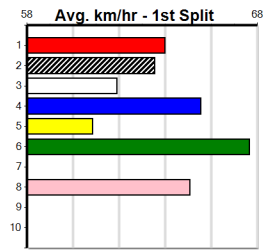

Watchdog Tips: 6 8 4 7 Bet: Win 6

Table with columns: Form Box, Wgt, Dist, Track, Date, Time, BON, Margin, 1st/2nd (Time), PIR, Checked, Comment, W/R, Split 1, S/P, Grade

ATHENIAN GODDESS [M] Steadily placed last time, prefer to watch \$16.00
BD Bitch Dec-22 Sire: TOMMY SHELBY Dam: PERSIAN GODDESS
Owner(s): V Gay
Trainer: Victor Gay (Hastings)