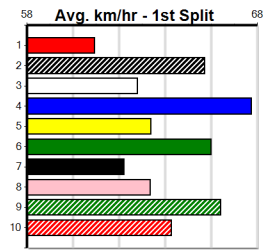

SENNACHIE AT STUD

Distance: 460m, Race Type: Mixed 4/5, Total Prizemoney: $3,360
1st: $2,250, 2nd: $690, 3rd: $345, 4th: $75

NO RESTRICTIONS (6) comes here with brilliant NSW form and he has joined a strong kennel.
PEACOCK (4) was a brilliant 25.82 Geelong winner and he will be in the mix from the outset.
MARCO ROSE (7) can charge to the line.

Watchdog Tips: 6 4 7 1 Bet: Box Quinella 4,6,7 ($10 for 333.33%)

DR. CHIEFTAIN [4] Strong type, good record here, keep safe $9.00
BE Dog Jul-20 Sire: AUSSIE INFRARED Dam: MIRIAM
Owner(s): DOCTORS KENNELS (SYN), J McMahon, J Gill
Trainer: Marcus McMahon (Darriman)
Winning Distances: < 300m (0) 300 - 399m (0) 400 - 499m (6) 500 - 599m (1) 600 - 699m (0) > 700m (0)
Winning Weights: 35.4(1) 35.6(1) 36.0(1) 36.4(1) 37.0(1) 37.8(1) 38.0(1)
Box History table and Prize Best Starts table included.

SURF'S UP [5] Form and confidence has tapered off, tested $14.00
BE Dog Sep-21 Sire: FERNANDO BALE Dam: AMELIA CHRISTA
Owner(s): R Moore
Trainer: Christian Schmidt (Devon Meado)
Winning Distances: < 300m (0) 300 - 399m (0) 400 - 499m (3) 500 - 599m (2) 600 - 699m (0) > 700m (0)
Winning Weights: 31.9(1) 32.1(1) 32.2(2) 32.6(1)
Box History table and Prize Best Starts table included.

MIGHTY HERCULES [5] Can miss the kick, may get crowded, next time $21.00
RF Dog Feb-21 Sire: BERNARDO Dam: MIGHTY MATILDA
Owner(s): J Brown
Trainer: John Brown (Nyora)
Winning Distances: < 300m (0) 300 - 399m (2) 400 - 499m (4) 500 - 599m (1) 600 - 699m (0) > 700m (0)
Winning Weights: 37.8(1) 38.2(2) 38.3(1) 38.5(1) 38.8(1) 38.9(1)
Box History table and Prize Best Starts table included.

PEACOCK [5] Dazzling 25.82 Geelong winner, main danger $3.40
BK Dog Jan-20 Sire: MY REDEEMER Dam: SUMMER NIGHTS
Owner(s): EBAYER PLUM (SYN), D Plumridge, M Ebeyer, T Sando, R Stock, A Stock
Trainer: David Plumridge (Scoresby)
Winning Distances: < 300m (0) 300 - 399m (1) 400 - 499m (6) 500 - 599m (15) 600 - 699m (0) > 700m (0)
Winning Weights: 31.2(1) 31.4(2) 31.8(2) 32.6(1) 32.8(3) 32.9(1) 33.0(1) 33.1(2) 33.2(3) 33.4(1) 33.5(1) 33.7(1) 33.8(1)
Box History table and Prize Best Starts table included.

DR. ERICA [5] Needs to lead, may have to work hard, risky $8.00
BK Bitch Jan-22 Sire: BERNARDO Dam: SWEET DEMI
Owner(s): DOCTORS KENNELS (SYN), J McMahon, J Gill
Trainer: Judith McMahon (Darriman)
Winning Distances: < 300m (0) 300 - 399m (1) 400 - 499m (3) 500 - 599m (0) 600 - 699m (0) > 700m (0)
Winning Weights: 24.3(1) 24.4(2) 24.5(1)
Box History table and Prize Best Starts table included.