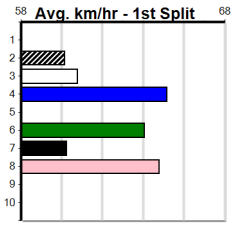

G'DAY CHEF CATERERS

Distance: 400m, Race Type: Maiden, Total Prizemoney: $2,535
1st: $1,680, 2nd: $520, 3rd: $260, 4th: $75

2

3:12PM

(VIC time)

KING LITTERBUG (8) led for a long way when placed here last time and he can go one better today.
ZIPPING VELMA (3) had little luck when on debut at Horsham and she will be much better for the run. FLAT CHAT (1) must be respected on debut

Watchdog Tips: **8** **3** **1** **4** **Bet:** **Win 8**

Form Box Weight Dist Track Date Time BON Margin 1st/2nd (Time) PIR Checked Comment W/R Split 1 S/P Grade

1 FLAT CHAT [M] *Well bred, would have trialled here, threat* **$4.00**

BD D Feb-23 BLACK MAGIC OPAL IMMERSION

Trainer: Kate Gorman (Tanjil South)
Owner(s): SEE THE DREAM (SYN), S Buccilli, B Buccilli

Winning Boxes

1	2	3	4	5	6	7	8
Prize							
Best							
Starts							
Trk/Dst							
APM							

2 OLEG'S RUN [M] *Well beaten in both runs, needs to show more* **$21.00**

BK B Mar-22 ZIPPING GARTH COSMIC TILLY

Trainer: Dean Bailey (Boorool)
Owner(s): D Bailey

Winning Boxes

1	2	3	4	5	6	7	8
Prize							
Best							
Starts							
Trk/Dst							
APM							

3 ZIPPING VELMA (NSW)[M] *No luck on debut, can make amends, danger* **$6.50**

RF B Dec-22 ASTON RUPEE ZIPPING MAGDA

Trainer: Robert Camilleri (Lara)
Owner(s): Hallinan Hallinan (SYN), M Hallinan, F Hallinan

Winning Boxes

1	2	3	4	5	6	7	8
Prize							
Best							
Starts							
Trk/Dst							
APM							

4 MARJORIE MAUDE [M] *Far from disgraced on debut, must keep safe* **$5.00**

F B Oct-22 ASTON RUPEE BESSIE'S DAISY

Trainer: Billy Stockdale (Fulham)
Owner(s): S Stockdale

Winning Boxes

1	2	3	4	5	6	7	8
Prize							
Best							
Starts							
Trk/Dst							
APM							

5 *** VACANT BOX ***

Trainer:
Owner(s):

6 HOW HIGH JIVE [M] **** SCRATCHED **** **$10.00**

BK B Jan-22 BEWILDERING HOW HIGH JAZZ

Trainer: Jade Mifsud (Hernes Oak)
Owner(s): J Mifsud

Winning Boxes

1	2	3	4	5	6	7	8
Prize							
Best							
Starts							
Trk/Dst							
APM							

7 JEANNIE ACT [M] *Yet to impress, needs more time, tough ask* **$16.00**

BK B Jul-22 CATCH THE THIEF SAW BLAZE

Trainer: Stavros Kipirtidis (Cranbourne South)
Owner(s): S Kipirtidis

Winning Boxes

1	2	3	4	5	6	7	8
Prize							
Best							
Starts							
Trk/Dst							
APM							

8 KING LITTERBUG [M] *Led for a long way last time, hard to reel in* **$2.80**

BK D Feb-23 BEAST UNLEASHED SUMMER LOVIN'

Trainer: David Plumridge (Scoresby)
Owner(s): D Plumridge

Winning Boxes

1	2	3	4	5	6	7	8
Prize							
Best							
Starts							
Trk/Dst							
APM							

9 *** NO RESERVE ***

Trainer:
Owner(s):

10 *** NO RESERVE ***

Trainer:
Owner(s):