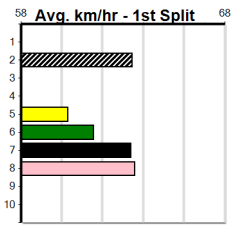

Warragul

SPORTSBET NOBODY DOES IT EASIER

Distance: 400m, Race Type: Maiden, Total Prizemoney: $2,535
1st: $1,680, 2nd: $520, 3rd: $260, 4th: $75

1
2:47PM
(VIC time)

ROCK ON HARRY (3) is a well bred type and he would have been educated around this circuit, so a forward showing is expected. PRETTY FOLLIE (1) is another well bred type and she is drawn to get all the breaks. BIG BRUCE (2) has claims

Watchdog Tips: **3** **1** **2** **8** **Bet:** **Box Quinella 1,2,3 ($10 for 333.33%)**

Form	Box	Weight	Dist	Track	Date	Time	BON	Margin	1st/2nd (Time)	PIR	Checked	Comment	W/R	Split 1	S/P	Grade
1	BK	B			Mar-23											
PRETTY FOLLIE [M] <i>Well bred, in good hands, watch betting</i>																
Trainer: David Kerr (Caldermeade) CAPTAIN JACKIE $3.60																
Owner(s): G Connell																
<table border="1"> <thead> <tr><th colspan="8">Winning Boxes</th></tr> <tr><th>1</th><th>2</th><th>3</th><th>4</th><th>5</th><th>6</th><th>7</th><th>8</th></tr> </thead> <tbody> <tr><td>Prize</td><td></td><td></td><td></td><td></td><td></td><td></td><td></td></tr> <tr><td>Best</td><td></td><td></td><td></td><td></td><td></td><td></td><td></td></tr> <tr><td>Starts</td><td></td><td></td><td></td><td></td><td></td><td></td><td></td></tr> <tr><td>Trk/Dst</td><td></td><td></td><td></td><td></td><td></td><td></td><td></td></tr> <tr><td>APM</td><td></td><td></td><td></td><td></td><td></td><td></td><td></td></tr> </tbody> </table>																
2	BK	D			Mar-22											
BIG BRUCE (NSW)[M] <i>Ran into a good one on debut, major player</i>																
Trainer: Constance Mcmillan (Drouin) MIDNIGHT CARMEN $6.00																
Owner(s): J O'keefe																
<table border="1"> <thead> <tr><th colspan="8">Winning Boxes</th></tr> <tr><th>1</th><th>2</th><th>3</th><th>4</th><th>5</th><th>6</th><th>7</th><th>8</th></tr> </thead> <tbody> <tr><td>Prize</td><td></td><td></td><td></td><td></td><td></td><td></td><td></td></tr> <tr><td>Best</td><td></td><td></td><td></td><td></td><td></td><td></td><td></td></tr> <tr><td>Starts</td><td></td><td></td><td></td><td></td><td></td><td></td><td></td></tr> <tr><td>Trk/Dst</td><td></td><td></td><td></td><td></td><td></td><td></td><td></td></tr> <tr><td>APM</td><td></td><td></td><td></td><td></td><td></td><td></td><td></td></tr> </tbody> </table>																
3	LTF	D			Nov-22											
ROCK ON HARRY [M] <i>Well bred, would have trialled here, should fire</i>																
Trainer: Lynette Gough (Nyora) LADY LOCH $3.50																
Owner(s): L Gough																
<table border="1"> <thead> <tr><th colspan="8">Winning Boxes</th></tr> <tr><th>1</th><th>2</th><th>3</th><th>4</th><th>5</th><th>6</th><th>7</th><th>8</th></tr> </thead> <tbody> <tr><td>Prize</td><td></td><td></td><td></td><td></td><td></td><td></td><td></td></tr> <tr><td>Best</td><td></td><td></td><td></td><td></td><td></td><td></td><td></td></tr> <tr><td>Starts</td><td></td><td></td><td></td><td></td><td></td><td></td><td></td></tr> <tr><td>Trk/Dst</td><td></td><td></td><td></td><td></td><td></td><td></td><td></td></tr> <tr><td>APM</td><td></td><td></td><td></td><td></td><td></td><td></td><td></td></tr> </tbody> </table>																
4	WF	B			Oct-21											
SCOUT'S WAY [M] <i>Debut run was just steady, prefer to watch</i>																
Trainer: William Majoor (Tanjil South) TAYLOR'S CHIP $21.00																
Owner(s): S Porteus																
<table border="1"> <thead> <tr><th colspan="8">Winning Boxes</th></tr> <tr><th>1</th><th>2</th><th>3</th><th>4</th><th>5</th><th>6</th><th>7</th><th>8</th></tr> </thead> <tbody> <tr><td>Prize</td><td></td><td></td><td></td><td></td><td></td><td></td><td></td></tr> <tr><td>Best</td><td></td><td></td><td></td><td></td><td></td><td></td><td></td></tr> <tr><td>Starts</td><td></td><td></td><td></td><td></td><td></td><td></td><td></td></tr> <tr><td>Trk/Dst</td><td></td><td></td><td></td><td></td><td></td><td></td><td></td></tr> <tr><td>APM</td><td></td><td></td><td></td><td></td><td></td><td></td><td></td></tr> </tbody> </table>																
5	BD	B			Dec-21											
LUMBY [M] <i>Steady to date, draw is a worry, next time</i>																
Trainer: Shona Crawford (Pearcedale) ACCUSED $12.00																
Owner(s): R Thompson																
<table border="1"> <thead> <tr><th colspan="8">Winning Boxes</th></tr> <tr><th>1</th><th>2</th><th>3</th><th>4</th><th>5</th><th>6</th><th>7</th><th>8</th></tr> </thead> <tbody> <tr><td>Prize</td><td></td><td></td><td></td><td></td><td></td><td></td><td></td></tr> <tr><td>Best</td><td></td><td></td><td></td><td></td><td></td><td></td><td></td></tr> <tr><td>Starts</td><td></td><td></td><td></td><td></td><td></td><td></td><td></td></tr> <tr><td>Trk/Dst</td><td></td><td></td><td></td><td></td><td></td><td></td><td></td></tr> <tr><td>APM</td><td></td><td></td><td></td><td></td><td></td><td></td><td></td></tr> </tbody> </table>																
6	BK	B			Feb-23											
MANDOLIN STORM [M] <i>No luck on debut, can atone, place claims</i>