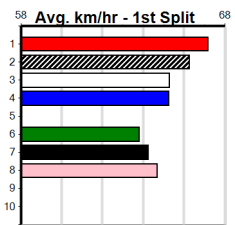

MC GRAFIX & SIGNS DAMSELS DASH

Distance: 400m, Race Type: Grade 5, Total Prizemoney: $2,925

1st: $1,950, 2nd: $600, 3rd: $300, 4th: $75

Watchdog Tips:

4 **2** **3** **6**

Bet:

Win 4