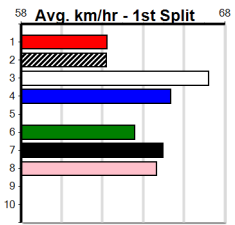

PHOTO MAN AT STUD (1-4 WINS)

Distance: 460m, Race Type: Restricted Win, Total Prizemoney: $2,925
1st: $1,950, 2nd: $600, 3rd: $300, 4th: $75

7

4:55PM

(VIC time)

SMOKIN' PADDY (8) has a good record here and he should be able to break up the field mid race. CAPRICORN ONE (6) was never headed two runs back and he just needs to step on terms again. PLAYBACK (3) is showing some promise.

Watchdog Tips:

8

6

3

7

Bet:

Win 8