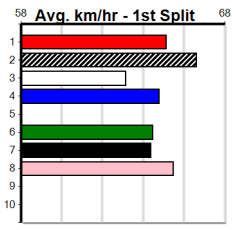

GREYHOUND ADOPTION PROGRAM

Distance: 400m, Race Type: Grade 5, Total Prizemoney: \$2,925
1st: \$1,950, 2nd: \$600, 3rd: \$300, 4th: \$75

4

3:52PM

(VIC time)

SIT AND STEER (2) was a dominant 30.15 Meadows winner and he looks very well graded again.
BIG PISTOL (4) is racing with confidence and he will appreciate the empty draw outside.
WASHINGTON BLUE (6) is more than capable.