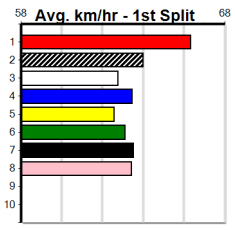

OAKS SUPER BOX

Distance: 460m, Race Type: Grade 5, Total Prizemoney: $2,925
1st: $1,950, 2nd: $600, 3rd: $300, 4th: $75

6
4:32PM
(VIC time)

SMOOTH COLLINDA (3) has solid claims and has early pace which really helps here. ZARUDE BALE (8) is well placed in the pink and will be flying home.

Watchdog Tips: **3** **8** **2** **1** **Bet:** **Win 3**