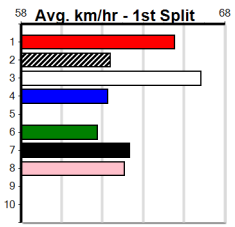

BARN BAR FUNCTION ROOM

Distance: 460m, Race Type: Mixed 4/5, Total Prizemoney: \$3,360
1st: \$2,250, 2nd: \$690, 3rd: \$345, 4th: \$75

8

5:12PM

(VIC time)

CALIMO (6) beat a good line-up here two runs back in 25.80 and he should prove too classy in the run home. IRON ATLAS (3) is extremely versatile and he just needs a little luck in the early stages. DAINTREE PEDRO (7) can run a cheeky race