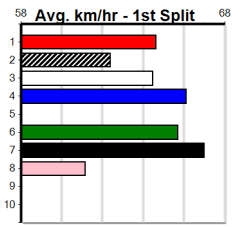

Distance: 400m, Race Type: Restricted Win, Total Prizemoney: \$2,925

1st: \$1,950, 2nd: \$600, 3rd: \$300, 4th: \$75

9

5:32PM

(VIC time)

FLYING HELLCAT (6) has won three of four to date and he can light them up soon after box rise. LAPIS LAZULI (1) was impressive here two runs back and she is drawn to settle fairly close. PAW YONDER (4) can run a cheeky race