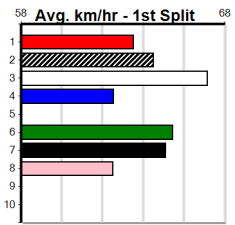

VIATEK DAMSELS DASH

Distance: 400m, Race Type: Grade 5, Total Prizemoney: \$2,925
1st: \$1,950, 2nd: \$600, 3rd: \$300, 4th: \$75

11

6:22PM

(VIC time)

GALLOPING JESSIE (2) has returned to form in her past two and she has the speed to make every post a winner. ERUDITE BALE (7) was impressive two runs back and she will be prominent throughout. MAGIC BEE (3) can come out running