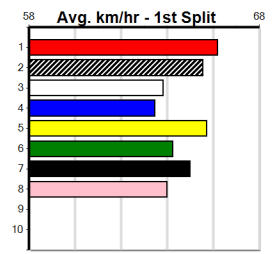

SPORTSBET GREEN TICKS VETERANS

Distance: 400m, Race Type: S/E Veteran, Total Prizemoney: $2,925
1st: $1,950, 2nd: $600, 3rd: $300, 4th: $75

JEBEDIAH (1) is a classy veteran and he is drawn to make every post a winner. DESMONDE (8) is ideally drawn out wide and he will be in the firing line from the outset. JOE GEM (7) returned to form last time out.

Watchdog Tips: 1 8 7 2 **Bet:** Win 1