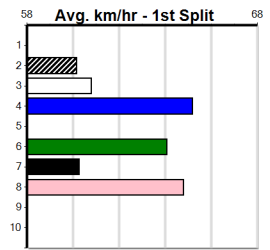

G'DAY CHEF CATERERS

Distance: 400m, Race Type: Maiden, Total Prizemoney: $2,535
1st: $1,680, 2nd: $520, 3rd: $260, 4th: $75

KING LITTERBUG (8) led for a long way when placed here last time and he can go one better today. ZIPPING VELMA (3) had little luck when on debut at Horsham and she will be much better for the run. FLAT CHAT (1) must be respected on debut

Watchdog Tips: **8** **3** **1** **4** **Bet:** **Win 8**

Form Box	Wgt	Dist	Track	Date	Time	BON	Margin	1st/2nd (Time)	PIR	Checked	Comment	W/R	Split 1	S/P	Grade

1

FLAT CHAT [M] **$4.00**
Well bred, would have trialed here, threat
BD Dog Feb-23 Sire: BLACK MAGIC OPAL Dam: IMMERSION
Owner(s): SEE THE DREAM (SYN), S Buccilli, B Buccilli Trainer: Kate Gorman (Tanjil South)
Winning Distances: < 300m (0) 300 - 399m (0) 400 - 499m (0) 500 - 599m (0) 600 - 699m (0) > 700m (0)
Winning Weights:

Bx	1st	2nd	3rd	4th	5th	6th	7th	8th
1								
2								
3								
4								
5								
6								
7								
8								

Last 3 wins NOT included above

Prize Best	$0
Starts	0-0-0-0
Trk/Dts	0-0-0-0
APM	0

2

OLEG'S RUN [M] **$21.00**
Well beaten in both runs, needs to show more
BK Bitch Mar-22 Sire: ZIPPING GARTH Dam: COSMIC TILLY
Owner(s): D Bailey Trainer: Dean Bailey (Boorool)
Winning Distances: < 300m (0) 300 - 399m (0) 400 - 499m (0) 500 - 599m (0) 600 - 699m (0) > 700m (0)
Winning Weights:

Bx	1st	2nd	3rd	4th	5th	6th	7th	8th
1								
2								
3							1	
4								
5								
6								
7							1	
8								

Last 3 wins NOT included above

Prize Best	$0.00
Starts	24.02(3)-13/9/24
Trk/Dts	2-0-0-0
APM	1-0-0-0

3

ZIPPING VELMA (NSW)[M] **$6.50**
No luck on debut, can make amends, danger
RF Bitch Dec-22 Sire: ASTON RUPEE Dam: ZIPPING MAGDA
Owner(s): Hallinan Hallinan (SYN), M Hallinan, F Hallinan Trainer: Robert Camilleri (Lara)
Winning Distances: < 300m (0) 300 - 399m (0) 400 - 499m (0) 500 - 599m (0) 600 - 699m (0) > 700m (0)
Winning Weights:

Bx	1st	2nd	3rd	4th	5th	6th	7th	8th
1								
2								
3								
4								
5								
6								
7					1			
8								

Last 3 wins NOT included above

Prize Best	$0.00
Starts	1-0-0-0
Trk/Dts	0-0-0-0
APM	0

4

MARJORIE MAUDE [M] **$5.00**
Far from disgraced on debut, must keep safe
F Bitch Oct-22 Sire: ASTON RUPEE Dam: BESSIE'S DAISY
Owner(s): S Stockdale Trainer: Billy Stockdale (Fulham)
Winning Distances: < 300m (0) 300 - 399m (0) 400 - 499m (0) 500 - 599m (0) 600 - 699m (0) > 700m (0)
Winning Weights:

Bx	1st	2nd	3rd	4th	5th	6th	7th	8th
1								
2								
3								
4		1						
5								
6								
7								
8								

Last 3 wins NOT included above

Prize Best	$520.00
Starts	23.30(4)-20/9/24
Trk/Dts	1-0-1-0
APM	1-0-1-0

5

*** VACANT BOX ***
Sire: Dam:
Owner(s): Trainer:
Winning Distances: < 300m (0) 300 - 399m (0) 400 - 499m (0) 500 - 599m (0) 600 - 699m (0) > 700m (0)
Winning Weights: Box History