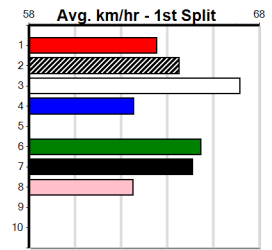

VIATEK DAMSELS DASH

Distance: 400m, Race Type: Grade 5, Total Prizemoney: $2,925
1st: $1,950, 2nd: $600, 3rd: $300, 4th: $75

GALLOPING JESSIE (2) has returned to form in her past two and she has the speed to make every post a winner. ERUDITE BALE (7) was impressive two runs back and she will be prominent throughout. MAGIC BEE (3) can come out running

Watchdog Tips: 2 7 3 6 Bet: Win 2

YOU'RE IN LUCK [5] Down on confidence, can push wide, tough ask $21.00
BD Bitch Mar-21 Sire: MOREIRA Dam: DASH TA FAME Trainer: Lina Repici (Hampton Park)
Winning Distances: < 300m (0) 300 - 399m (2) 400 - 499m (1) 500 - 599m (3) 600 - 699m (0) > 700m (0)
Winning Weights: 23.9(1) 24.2(1) 24.4(2) 24.6(2)
3rd (7) 24.9 350 HVL R11 19-Jul-24 19.88 18.99 3.5L DESTINI PALADIN (19.64) Q/3 . . . 6.66 $71.40 T3-5
6th (6) 24.8 510 SLE R8 24-Jul-24 29.72 29.09 9.50L CREW (29.09) M/234 . . . 9.35 $18.40 5
8th (2) 24.8 400 WGL R4 26-Jul-24 23.85 22.65 14.00 BLACKPOOL DIVA (22.93) M/88 . . . 8.89 $27.70 5NP
8th (8) 25.2 300 HVL R10 31-Jul-24 17.34 16.68 9.00L RIENDO (16.73) M/5 . . . 4.06 $25.40 5
7th (1) 24.5 515 SAP R5 04-Aug-24 30.90 29.55 13.00 ULTIMATE JEWEL (30.04) Q/1145 . . . V0 . . . 5.18 $17.70 T3-5H
8th (3) 24.7 510 SLE R8 11-Sep-24 29.59 28.85 11.00 BE A CHARACTER (28.85) M/756 . . . . . 9.57 $72.50 5
5th (1) 24.8 300 HVL R11 20-Sep-24 17.29 16.86 3.75L JEFFERSON COUNTY (17.05) M/8 . . . . . 4.25 $7.00 5
6th (5) 24.3 510 SLE R8 25-Sep-24 29.88 29.20 4.25L SWEET KATHLENE (29.59) M/554 . . . . . 9.69 $43.20 5
Last 3 wins NOT included above
1st (1) 24.6 395 TRA R10 04-Dec-23 22.21 22.15 0.50L OHANA PAW PATROL (22.23) M/111 . . . . . $11.90 T3-6
1st (8) 23.9 515 SAP R2 05-May-24 30.33 29.71 1.25L MICROSCOPIC (30.40) M/2221 . . . SW . . . 5.23 $20.60 5NP
1st (6) 24.2 510 SLE R8 27-May-24 29.29 29.29 0.75L UNCONTESTED (29.32) M/111 . . . SW . . . 9.23 $14.90 5

GALLOPING JESSIE [5] Last two runs have been super, go close $2.40
BK Bitch Sep-22 Sire: BERNARDO Dam: IN ORBIT Trainer: Robert Conway (Bunyip)
Winning Distances: < 300m (0) 300 - 399m (0) 400 - 499m (3) 500 - 599m (0) 600 - 699m (0) > 700m (0)
Winning Weights: 22.5(1) 23.3(1) 23.7(1)
8th (7) 22.9 400 WGL R3 02-Jul-24 24.07 22.51 15.00 SORRY I'M LATE (23.04) M/58 . . . . . 8.73 $28.90 X67H
6th (5) 23.4 400 WGL R7 06-Aug-24 23.75 22.37 11.00 LILY LALA (22.99) M/66 . . . . . 8.76 $44.90 7
1st (6) 23.7 400 WGL R4 15-Aug-24 22.84 22.75 4.25L IT'S NOT MESSI (23.13) M/11 . . . . . 8.36 $3.70 T3-7
7th (2) 23.5 460 WGL R6 20-Aug-24 27.16 25.56 16.00 SMOKIN' GRACIE (26.10) M/224 . . . V7 . . . 6.54 $25.40 RW
8th (7) 23.6 400 WGL R9 30-Aug-24 24.57 22.57 29.00 SHARNI'S SECRET (22.57) S/88 . . . V3 . . . 9.61 $22.30 6G
7th (6) 23.4 400 WGL R4 03-Sep-24 23.62 22.38 11.00 PAW LAUREN (22.87) M/77 . . . . . 9.00 $35.70 6G
1st (1) 23.3 400 WGL R10 19-Sep-24 22.83 22.83 1.5L HAMMER (22.92) Q/11 . . . . . 8.30 $9.80 6G
2nd (1) 23.1 400 WGL R12 24-Sep-24 22.91 22.39 1.75L SHE'S RELOADED (22.81) Q/22 . . . . . 8.46 $8.20 5
Last 3 wins NOT included above
1st (5) 22.5 400 WGL R1 15-Jun-24 23.16 22.97 3.00L BENNACHIE LANE (23.36) Q/11 . . . . . 8.46 $9.60 M