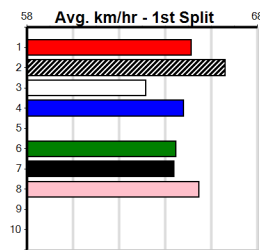

GREYHOUND ADOPTION PROGRAM

Distance: 400m, Race Type: Grade 5, Total Prizemoney: $2,925
1st: $1,950, 2nd: $600, 3rd: $300, 4th: $75

SIT AND STEER (2) was a dominant 30.15 Meadows winner and he looks very well graded again.
BIG PISTOL (4) is racing with confidence and he will appreciate the empty draw outside.
WASHINGTON BLUE (6) is more than capable.

Watchdog Tips: **2** **4** **6** **1** **Bet:** Box Quinella 2,4,6 ($10 for 333.33%)

1

NORSE QUEEN [5] **Good record here, draw helps, must keep safe** **$3.60**

BK **Bitch** **May-21** Sire: AUSSIE INFRARED Dam: GOTHAM QUEEN

Owner(s): SMKN (SYN), M Lithgow, D Maynes, K Maynes, N Riseley, E Avdulla
Trainer: Melanie Lithgow (Devon Meadow)
ENG WGL 2024-10-01

Winning Distances: < 300m (0) 300 - 399m (0) 400 - 499m (8) 500 - 599m (0) 600 - 699m (0) > 700m (0)

Winning Weights: 25.6(1) 25.9(1) 26.3(1) 26.5(1) 26.6(1) 26.7(1) 27.1(1) 27.4(1)

Draw	Weight	Sex	Age	Date	Time	Margin	1st/2nd (Time)	PIR	Checked	Comment	WR	Split 1	S/P	Grade
5th (5)	26.2	350	HVL	R10	19-Jul-24	19.63	18.99	6.50L BEAUTY BEAST (19.19)	M/2	.	.	6.56	$13.40	T3-5
5th (4)	26.0	350	HVL	R7	23-Jul-24	19.72	19.36	3.75L QUILLA REEF (19.47)	M/8	.	.	6.78	$6.90	T3-5
3rd (7)	26.1	350	HVL	R6	02-Aug-24	19.83	19.11	0.50L MANILA SULTAN (19.80)	M/1	.	SW	6.59	$2.10	T3-5
5th (4)	26.1	450	WBL	R6	29-Aug-24	26.10	25.19	10.00 ZIPPING POITIER (25.43)	M/754	.	.	6.79	$16.10	5
1st (2)	26.6	450	BAL	R8	01-Sep-24	25.94	25.55	1.5L MICK SAYS SO (26.04)	Q/111	.	.	6.63	$4.30	T3-5
5th (7)	26.5	450	SHP	R8	05-Sep-24	25.82	25.41	4.75L ARANDT ABOUT (25.50)	M/775	.	.	6.98	$6.60	T3-5
2nd (6)	26.4	410	HOR	R12	10-Sep-24	23.60	22.93	1.25L LEKTRA APRIL (23.51)	M/33	.	.	10.63	$3.90	5
5th (3)	26.3	400	WGL	R11	17-Sep-24	23.12	22.38	4.00L ASTON ANGELO (22.84)	M/86	.	.	8.84	$34.80	X45

Last 3 wins NOT included above

1st (5)	27.4	400	WGL	R3	16-Apr-24	22.99	22.24	1.00L SPICY PIPER (23.05)	M/21	.	.	8.43	$9.70	5
1st (6)	26.7	435	SLE	R5	28-Apr-24	24.93	24.19	2.25L VICTORY BEND (25.08)	M/421	.	SW	5.45	$4.40	5
1st (3)	26.5	460	WGL	R6	14-May-24	26.29	25.86	0.05L HIERARCHY (26.29)	Q/111	.	.	6.56	$3.80	5

Box History

Bx	1st	2nd	3rd	4th	5th	6th	7th	8th
1	1	3	1	1				
2	2	3	1	1			1	
3	3	1	1	1				
4					5	1	1	
5	1				3			
6	1	2	2	1	1	1		1
7			3	4	2	1	1	
8		1	1	1	1			1

Prize Best Starts Trk/Dts APM: $22685.00, 22.60(3)-13/1/23, 58-8-7-11, 12-3-2-2, 5184