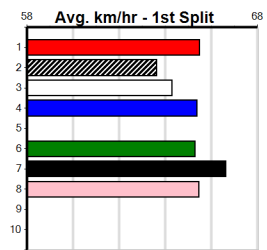

SHIMA SHINE AT STUD

Distance: 400m, Race Type: Mixed 4/5, Total Prizemoney: $3,360
1st: $2,250, 2nd: $690, 3rd: $345, 4th: $75

SMOOTH CRIMINAL (6) owns a sizzling 22.50 PB here and he will find this a lot easier than his most recent racing. SHAKA GOES BANG (1) is racing with confidence.

Watchdog Tips: 6 1 2 4 **Bet:** Trifecta 6/1,2/1,2 ($10 - 500%)

1

SHAKA GOES BANG [5] **$4.60**

BK Dog **Oct-21** **Won four on the spin, toughest test, threat**

Sire: SENNACHIE **Dam: DESTINI JAGUAR** **Trainer: Michael Bewley (Pentland Hills)**

Owner(s): M Bewley

Winning Distances: < 300m (0) 300 - 399m (6) 400 - 499m (2) 500 - 599m (0) 600 - 699m (0) > 700m (0)

Winning Weights: 31.6(1) 31.9(1) 32.0(1) 32.3(1) 32.6(1) 33.0(2) 33.3(1)

Pos	Rank	Dist	Track	Date	Time	Margin	1st/2nd (Time)	PIR	Checked	Comment	WR	Split 1	S/P	Grade
5th	(4)	33.0	425	BEN	R5	08-May-24	24.81 23.97	12.00	INTER STAR FIRE (24.02)	M/335	.	.	.	6.66 $15.30 T3-5
7th	(3)	33.1	400	GEL	R7	14-May-24	23.65 22.84	11.00	HOSEY SIDEKICK (22.94)	M/67	.	.	.	8.79 $5.70 5
3rd	(5)	33.3	400	GEL	R12	21-May-24	23.06 22.48	4.00	SNOWY'S SISTER (22.79)	M/44	.	.	.	8.70 $7.90 5
6th	(2)	33.7	400	GEL	R5	28-May-24	23.79 22.41	14.00	RAPIDFIRE FOREST (22.84)	M/66	.	V28	.	8.94 $2.50 T3-5
1st	(2)	31.9	390	WBL	R12	12-Aug-24	22.25 22.25	3.5L	NEENA BALE (22.49)	Q/11	.	.	.	8.59 $2.30 5
1st	(3)	31.6	390	WBL	R12	22-Aug-24	22.24 21.96	2.00L	EXILED (22.37)	Q/22	.	.	.	8.71 $7.70 5
1st	(1)	32.3	400	WGL	R12	30-Aug-24	22.84 22.57	2.50L	JUNIOR PISTOL (23.01)	M/21	.	SW	.	8.27 $4.20 5NP
1st	(3)	32.0	390	SHP	R12	14-Sep-24	22.12 22.12	0.50L	PROPERTY MOGUL (22.15)	M/11	.	.	.	8.27 $3.80 X45

Last 3 wins NOT included above

1st	(5)	33.0	390	WBL	R4	18-Dec-23	22.68 22.37	1.25L	JELLICENT BALE (22.76)	M/21	.	.	.	8.95 $2.20 7
1st	(3)	32.6	400	GEL	R11	09-Apr-24	22.64 22.46	0.75L	BAKIS BALE (22.68)	M/11	.	.	.	8.37 $13.70 X67H
1st	(1)	33.0	390	WBL	R1	22-Apr-24	22.42 22.06	1.75L	KIPPY BALE (22.54)	M/21	.	.	.	8.73 $3.00 SH

Box History

Bx	1st	2nd	3rd	4th	5th	6th	7th	8th
1	2	1	1	1				
2	1	1				2		
3	4	1	1	1			1	1
4					1		2	
5	1						2	
6			1			1		
7							2	
8								1

Prize Best Starts Trk/Dts APM $11495.00
22.84(1)-30/8/24
29-8-3-3
1-1-0-0
6861