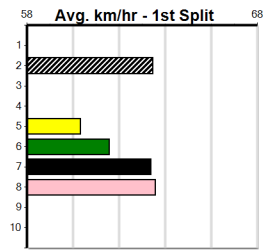

Distance: 400m, Race Type: Maiden, Total Prizemoney: $2,535
1st: $1,680, 2nd: $520, 3rd: $260, 4th: $75

ROCK ON HARRY (3) is a well bred type and he would have been educated around this circuit, so a forward showing is expected. PRETTY FOLLIE (1) is another well bred type and she is drawn to get all the breaks. BIG BRUCE (2) has claims

Watchdog Tips: **3** **1** **2** **8** **Bet:** Box Quinella 1,2,3 ($10 for 333.33%)

Form Box	Wgt	Dist	Track	Date	Time	BON	Margin	1st/2nd (Time)	PIR	Checked	Comment	WR	Split 1	S/P	Grade

1

PRETTY FOLLIE [M] **$3.60**
Well bred, in good hands, watch betting
BK Bitch Mar-23 Sire: MY REDEEMER Dam: CAPTAIN JACKIE
Owner(s): G Connell Trainer: David Kerr (Caldermeade)
Winning Distances: < 300m (0) 300 - 399m (0) 400 - 499m (0) 500 - 599m (0) 600 - 699m (0) > 700m (0)
Winning Weights:

Bx	1st	2nd	3rd	4th	5th	6th	7th	8th
1								
2								
3								
4								
5								
6								
7								
8								

Last 3 wins NOT included above

Prize Best	$0.00
Starts	FSH
Trk/Dts	0-0-0-0
APM	0

2

BIG BRUCE (NSW)[M] **$6.00**
Ran into a good one on debut, major player
BK Dog Mar-22 Sire: SHIMA SHINE Dam: MIDNIGHT CARMEN
Owner(s): J O'keefe Trainer: Constance Mcmillan (Drouin)
Winning Distances: < 300m (0) 300 - 399m (0) 400 - 499m (0) 500 - 599m (0) 600 - 699m (0) > 700m (0)
Winning Weights:

Bx	1st	2nd	3rd	4th	5th	6th	7th	8th
1								
2								
3								
4								
5								
6								
7			1					
8								

Last 3 wins NOT included above

Prize Best	$260.00
Starts	23.61(7)-10/9/24
Trk/Dts	1-0-0-1
APM	260

3

ROCK ON HARRY [M] **$3.50**
Well bred, would have trialled here, should fire
LTF Dog Nov-22 Sire: FERAL FRANKY Dam: LADY LOCH
Owner(s): L Gough Trainer: Lynette Gough (Nyora)
Winning Distances: < 300m (0) 300 - 399m (0) 400 - 499m (0) 500 - 599m (0) 600 - 699m (0) > 700m (0)
Winning Weights:

Bx	1st	2nd	3rd	4th	5th	6th	7th	8th
1								
2								
3								
4								
5								
6								
7								
8								

Last 3 wins NOT included above

Prize Best	$0
Starts	FSH
Trk/Dts	0-0-0-0
APM	0

4

SCOUT'S WAY [M] **$21.00**
Debut run was just steady, prefer to watch
WF Bitch Oct-21 Sire: OUT OF RANGE Dam: TAYLOR'S CHIP
Owner(s): S Porteus Trainer: William Major (Tanjil South)
Winning Distances: < 300m (0) 300 - 399m (0) 400 - 499m (0) 500 - 599m (0) 600 - 699m (0) > 700m (0)
Winning Weights:

Bx	1st	2nd	3rd	4th	5th	6th	7th	8th
1								
2					1			
3								
4								
5								
6								
7								
8								

Last 3 wins NOT included above

Prize Best	$0.00
Starts	FSH
Trk/Dts	1-0-0-0
APM	0

5

LUMBY [M] **$12.00**
Steady to date, draw is a worry, next time
BD Bitch Dec-21 Sire: FERNANDO BALE Dam: ACCUSED
Owner(s): R Thompson Trainer: Shona Crawford (Pearcedale)
Winning Distances: < 300m (0) 300 - 399m (0) 400 - 499m (0) 500 - 599m (0) 600 - 699m (0) > 700m (0)
Winning Weights:

Bx	1st	2nd	3rd	4th	5th	6th	7th	8th
1								
2			1	1				
3			1				1	
4						1		
5					1			
6			1					
7						1		
8								

Last 3 wins NOT included above

Prize Best	$670.00
Starts	23.61(2)-13/9/24
Trk/Dts	8-0-0-2
APM	506