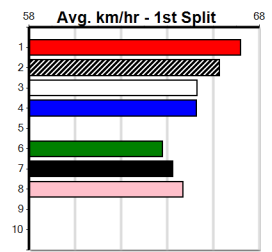

Warragul
10
5:57PM
(VIC time)

MC GRAFIX & SIGNS DAMSELS DASH

Distance: 400m, Race Type: Grade 5, Total Prizemoney: $2,925
1st: $1,950, 2nd: $600, 3rd: $300, 4th: $75

DONITA BALE (4) will find this easier than her recent racing and she should be able to find the rail early on. DARNUM DESIRE (2) is better than her past few runs and she will be strong in the run home. PAW JULIA (3) can run a cheeky race

Watchdog Tips: **4** **2** **3** **6** **Bet:** **Win 4**

1

ASTON BAHT [5] **$7.50**

RBD Bitch Jun-22 Sire: COLLISION Dam: ASTON RHONE

Owner(s): R Borda Trainer: Nicole Lund (Longwarry)

Winning Distances: < 300m (0) 300 - 399m (2) 400 - 499m (3) 500 - 599m (0) 600 - 699m (0) > 700m (0)

Winning Weights: 26.0(1) 26.1(1) 26.2(2) 27.0(1)

Rank	Age	Wgt	Dist	Track	Date	Time	Margin	1st/2nd (Time)	PIR	Checked	Comment	WR	Split 1	S/P	Grade
7=	(6)	27.0	395	TRA	R9	12-Jul-24	22.88	22.16	8.50L OXIDATION (22.31)	M/467	.	.	3.80	$6.50	5
3rd	(8)	26.4	400	WGL	R11	30-Jul-24	23.19	22.45	3.25L BLACK PINK (22.97)	M/11	.	.	8.33	$2.40	5
1st	(7)	26.2	400	WGL	R11	06-Aug-24	22.99	22.37	1.25L JOAN'S GEM (23.07)	M/11	.	.	8.25	$4.00	5
7th	(3)	26.1	390	SHP	R3	12-Aug-24	22.71	22.05	8.00L OUR GIRL ROXY (22.18)	M/26	.	.	8.71	$7.90	5
4th	(6)	26.6	400	WGL	R10	30-Aug-24	22.84	22.57	2.25L ASTON CORLEONE (22.70)	M/11	.	.	8.12	$2.80	FFA
4th	(1)	26.6	400	WGL	R9	03-Sep-24	22.99	22.38	9.00L SCHILLACI (22.38)	Q/22	.	.	8.28	$16.80	X34
6th	(5)	26.6	435	SLE	R9	08-Sep-24	24.93	24.13	4.75L BLUEBELLE COLOUR (24.60)	M/122	.	.	5.24	$30.80	5
5th	(1)	26.9	300	HVL	R4	15-Sep-24	17.17	16.80	2.50L PAW WALDO (17.00)	M/7	.	.	4.00	$18.80	X45

Last 3 wins NOT included above

1st	(5)	26.0	400	GEL	R9	09-Apr-24	22.98	22.46	2.00L RONNY'S RETURN (23.11)	M/11	.	.	8.48	$2.30	X67H
1st	(1)	26.2	400	GEL	R11	30-Apr-24	22.77	22.73	0.25L CHILLI SAL (22.78)	Q/11	.	.	8.44	$3.90	6G
1st	(2)	27.0	390	BAL	R11	30-Jun-24	22.35	22.21	2.25L IBROX COOPER (22.50)	Q/11	.	.	8.32	$1.80	T3-5

Bx	1st	2nd	3rd	4th	5th	6th	7th	8th
1	1							
2	1			2	1	1		
3							1	
4					1			
5	2					1		
6				1	1		1	
7	1					1	1	
8		1	1