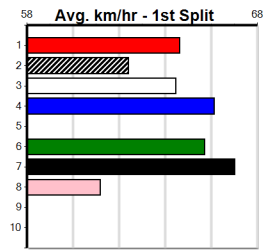

PAUA OF BUDDY AT STUD (2- 4 WINS)

Distance: 400m, Race Type: Restricted Win, Total Prizemoney: $2,925
1st: $1,950, 2nd: $600, 3rd: $300, 4th: $75

FLYING HELLCAT (6) has won three of four to date and he can light them up soon after box rise.
LAPIS LAZULI (1) was impressive here two runs back and she is drawn to settle fairly close. PAW
YONDER (4) can run a cheeky race

Watchdog Tips: **6** **1** **4** **8** **Bet:** Trifecta 6/1,4/1,4,8 ($10 - 250%)

1

LAPIS LAZULI [6] **Impressive effort two runs back, clear danger** **$4.60**
BE Bitch **Mar-22** **Sire: FERNANDO BLUEY** **Dam: JACQUI SHOSHONE** **Trainer: Shona Crawford (Pearcedale)**
Owner(s): S Crawford
Winning Distances: < 300m (0) 300 - 399m (0) 400 - 499m (0) 500 - 599m (2) 600 - 699m (0) > 700m (0)
Winning Weights: 27.7(1) 28.0(1)

Box	1st	2nd	3rd	4th	5th	6th	7th	8th
1								
2			1					1
3	1							
4		1			1	1		
5						1		
6								1
7								
8		1						

Prize Best Starts Trk/Dts APM
$5750.00
22.80(8)-13/9/24
13-2-2-1
4-0-2-0
3825

2

SECRET WITHIN (NSW)[6] **Resuming, prefer drawn out wide, place best** **$10.00**
BK Bitch **Apr-22** **Sire: MAGIC SPRITE** **Dam: DAWN JUAN** **Trainer: Peter Schofield (Hazelwood)**
Owner(s): P Borg
Winning Distances: < 300m (0) 300 - 399m (0) 400 - 499m (2) 500 - 599m (0) 600 - 699m (0) > 700m (0)
Winning Weights: 25.0(1) 25.3(1)

Box	1st	2nd	3rd	4th	5th	6th	7th	8th
1	1							
2								
3								1
4		1		1				
5								
6								
7								
8	1							

Prize Best Starts Trk/Dts APM
$4225.00
23.08(8)-28/5/24
6-2-1-0
2-1-1-0
2431

3

HAMMER [6] **Every chance last time, may get crowded, tested** **$16.00**
BE Dog **Jul-22** **Sire: EQUALIZER** **Dam: PODIUM** **Trainer: Kate Gorman (Tanjil South)**
Owner(s): SEE THE DREAM (SYN), S Buccilli, B Buccilli
Winning Distances: < 300m (0) 300 - 399m (1) 400 - 499m (1) 500 - 599m (0) 600 - 699m (0) > 700m (0)
Winning Weights: 30.2(1) 30.3(1)

Box	1st	2nd	3rd	4th	5th	6th	7th	8th
1								
2		1				1		
3	1				1			
4							1	
5								
6								
7	1						1	
8								

Prize Best Starts Trk/Dts APM
$4025.00
22.92(2)-19/9/24
8-2-1-0
3-0-1-0
4010

4

PAW YONDER (NSW)[5] **Shows promise, empty draw helps, can threaten** **$6.00**
RBD Dog **Jul-22** **Sire: DYNA TRON** **Dam: HADEEL BALE** **Trainer: Robert Camilleri (Lara)**
Owner(s): B Wheeler
Winning Distances: < 300m (0) 300 - 399m (1) 400 - 499m (2) 500 - 599m (0) 600 - 699m (0) > 700m (0)
Winning Weights: 34.8(1) 34.9(2)

Box	1st	2nd	3rd	4th	5th	6th	7th	8th
1		1	1					
2					1			
3		1						
4				1				
5	1							
6								
7	2							
8								

Prize Best Starts Trk/Dts APM
$7440.63
FSH
8-3-2-1
0-0-0-0
4763

5

*** VACANT BOX ***

Sire: Dam: **Trainer:**

Owner(s):
Winning Distances: < 300m (0) 300 - 399m (0) 400 - 499m (0) 500 - 599m (0) 600 - 699m (0) > 700m (0)
Winning Weights:

Box History