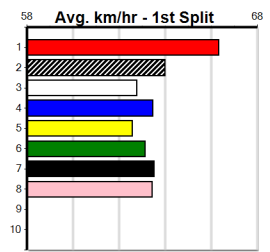

OAKS SUPER BOX

Distance: 460m, Race Type: Grade 5, Total Prizemoney: $2,925
1st: $1,950, 2nd: $600, 3rd: $300, 4th: $75

SMOOTH COLLINDA (3) has solid claims and has early pace which really helps here. ZARUDE BALE (8) is well placed in the pink and will be flying home.

Watchdog Tips: 3 8 2 1 Bet: Win 3

Race 1: MADALIA ZOOM [5] Handy effort two runs back, can run a drum $4.80. Includes owner, sire, dam, winning distances, weights, and a box history table.

Race 2: AUDACIOUS LIVVY [5] Never headed two runs back, this is harder $4.00. Includes owner, sire, dam, winning distances, weights, and a box history table.

Race 3: SMOOTH COLLINDA [5] Solid muster, quick PB here, top chance $2.80. Includes owner, sire, dam, winning distances, weights, and a box history table.

Race 4: DARNUM FOX [5] *** SCRATCHED *** $4.60. Includes owner, sire, dam, winning distances, weights, and a box history table.

Race 5: MADALIA SNOOPY [5] Drawn to find early bother, prefer to watch $10.00. Includes owner, sire, dam, winning distances, weights, and a box history table.