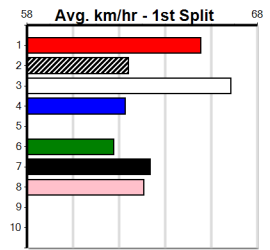

BARN BAR FUNCTION ROOM

Distance: 460m, Race Type: Mixed 4/5, Total Prizemoney: $3,360
1st: $2,250, 2nd: $690, 3rd: $345, 4th: $75

CALIMO (6) beat a good line-up here two runs back in 25.80 and he should prove too classy in the run home. IRON ATLAS (3) is extremely versatile and he just needs a little luck in the early stages. DAINTREE PEDRO (7) can run a cheeky race

Watchdog Tips: **6** **3** **7** **4** **Bet:** **Win 6**

1

WILD VENUS [5] **Draw helps but this class may test, next time** **$10.00**

BK Bitch May-22 Sire: ASTON DEE BEE Dam: INVICTUS REIGN Trainer: David Bourke (The Basin)

Owner(s): BILVIS (SYN), A Gwynne, D Bourke

Winning Distances: < 300m (0) 300 - 399m (4) 400 - 499m (0) 500 - 599m (0) 600 - 699m (0) > 700m (0)

Winning Weights: 28.7(1) 28.9(2) 29.2(1)

Run	Pos	Wt	Dist	Track	Date	Time	BOB	Margin	1st/2nd (Time)	PIR	Checked	Comment	WR	Split 1	S/P	Grade
1st	(1)	28.7	350	HVL	R5	19-Jul-24	19.56	18.99	0.75L ANOKE (19.60)	M/2	.	.	.	6.64	$3.30	X67
1st	(1)	28.9	350	HVL	R5	26-Jul-24	19.57	19.57	0.75L MY BOY TED (19.62)	S/6	.	V3	.	6.80	$1.50	T3-RW
1st	(4)	28.9	350	HVL	R10	30-Jul-24	19.59	19.56	1.5L IF HE COULD (19.69)	S/6	.	.	.	6.72	$2.80	T3-6
7th	(3)	28.8	460	WGL	R8	06-Aug-24	26.57	25.64	5.50L HIERARCHY (26.22)	M/777	.	SW	.	6.67	$8.60	5
2nd	(1)	28.7	525	MEP	R12	14-Aug-24	30.98	29.83	2.25L DESTINI REBEL (30.84)	M/2223	.	.	.	5.18	$6.00	T3-5
3rd	(6)	28.6	525	MEP	R10	21-Aug-24	30.73	29.91	4.75L LOCHINVAR PEARL (30.41)	M/1233	.	.	.	5.25	$9.60	T3-5
3rd	(1)	28.1	515	SAP	R2	09-Sep-24	30.17	29.69	6.50L DREAM ON ALLAN (29.74)	M/2222	.	.	.	5.16	$2.00	T3-5H
7th	(2)	28.2	515	SAP	R11	16-Sep-24	30.70	29.52	13.00L PAW EARNEST (29.84)	M/5333	.	.	.	5.21	$11.40	5

Last 3 wins NOT included above

Run	Pos	Wt	Dist	Track	Date	Time	BOB	Margin	1st/2nd (Time)	PIR	Checked	Comment	WR	Split 1	S/P	Grade
1st	(3)	29.2	300	HVL	R1	12-May-24	17.10	16.66	0.75L ESPECIAL YOGI (17.14)	M/3	.	.	.	4.10	$2.80	M

Prize Best Starts Trk/Dts APM: $7360.00, 26.57(3)-6/8/24, 16-4-1-3, 2-0-0-0, 4625