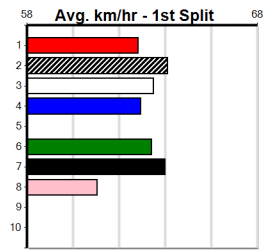

SENNACHIE AT STUD

Distance: 400m, Race Type: Mixed 6/7, Total Prizemoney: $2,925
1st: $1,950, 2nd: $600, 3rd: $300, 4th: $75

LUCKY (3) was placed in quick time at Sandown two runs back and he is suited back to this journey.
RHINE STAR (2) was far from disgraced here last time and she can work into the mix mid race.
ASTONISHING LADY (1) can run a cheeky race.

Watchdog Tips: **3** **2** **1** **7** **Bet:** Box Quinella 1,2,3 ($10 for 333.33%)

1

ASTONISHING LADY [7] **Strong type, drawn to settle close, threat** **$4.00**
BK Bitch Jul-22 Sire: CATCH THE THIEF Dam: SAW BLAZE Trainer: Stavros Kipirtidis (Cranbourne So)
Owner(s): S Kipirtidis
Winning Distances: < 300m (0) 300 - 399m (0) 400 - 499m (1) 500 - 599m (0) 600 - 699m (0) > 700m (0)
Winning Weights: 29.3(1)

Box	1st	2nd	3rd	4th	5th	6th	7th	8th
1								
2						1		
3	1		1					
4						1		
5								
6							1	
7								
8								

Prize Best $1840.00
Starts 23.26(3)-16/8/24
Trk/Dts 5-1-0-1
APM 4-1-0-1
1504

6th (4) 29.2 400 WGL R1 09-Aug-24 23.76 22.22 15.00 LUCKY (22.74) M/88 8.84 $37.40 M
1st (3) 29.3 400 WGL R2 16-Aug-24 23.26 22.44 3.00L INVICTUS ROSE (23.45) M/31 8.70 $52.80 M
3rd (3) 29.5 400 WGL R10 29-Aug-24 23.42 23.00 0.10L SPIRIT OF DUKE (23.41) M/73 8.67 $10.30 T3-7
7th (6) 29.2 400 WGL R2 06-Sep-24 23.57 22.54 3.75L SON OF DUKE (23.31) M/86 8.70 $81.30 7
6th (2) 29.4 460 WGL R5 12-Sep-24 26.56 25.86 10.00 NACHO COOKIE (25.86) M/455 6.68 $28.80 T3-RW

Last 3 wins NOT included above

2

RHINE STAR [6] **Far from disgraced here last time, main danger** **$4.80**
BK Bitch Aug-22 Sire: KOBLENZ Dam: STAREENA Trainer: Kerry Minne (Moe South)
Owner(s): SCOTLAND (SYN), D Ireland, C Scott, A Scott, D Scott
Winning Distances: < 300m (0) 300 - 399m (2) 400 - 499m (0) 500 - 599m (0) 600 - 699m (0) > 700m (0)
Winning Weights: 28.7(1) 30.5(1)

Box	1st	2nd	3rd	4th	5th	6th	7th	8th
1								
2						1		
3			1				1	
4								
5	2		1					
6			1			1		
7			2					
8		1	1			2		

Prize Best $4011.25
Starts 23.05(5)-19/9/24
Trk/Dts 14-2-0-5
APM 9-0-0-4
2141

3rd (3) 30.8 400 WGL R10 25-Jul-24 23.24 23.01 3.5L PAW MARVEL (23.01) M/12 8.49 $6.30 T3-6
6th (2) 30.7 400 WGL R3 02-Aug-24 23.52 22.57 9.00L OUR ELLIE (22.89) M/77 8.83 $3.90 X67
3rd (6) 30.8 400 WGL R2 09-Aug-24 23.18 22.22 4.00L RUTHLESS SECRET (22.90) M/23 8.51 $14.90 X67
4th (8) 30.8 400 WGL R9 15-Aug-24 23.42 22.75 7.00L BAGGIO (22.96) S/45 8.65 $3.40 T3-6
3rd (7) 31.4 400 WGL R3 22-Aug-24 23.11 22.55 2.50L TORRENTIAL (22.95) M/33 8.47 $6.40 6G
6th (6) 31.3 400 WGL R3 29-Aug-24 23.56 23.00 7.00L ASTON MAPLE (23.08) M/86 8.56 $11.40 T3-6
6th (8) 31.5 400 WGL R9 06-Sep-24 23.79 22.54 11.00 HIGH FINANCE (23.02) M/56 8.79 $11.70 6G
4th (5) 31.5 400 WGL R10 19-Sep-24 23.05 22.83 3.25L GALLOPING JESSIE (22.83) M/54 SW 8.45 $12.10 6G

Last 3 wins NOT included above

1st (5) 28.7 390 SHP R1 22-Apr-24 22.56 21.96 0.50L KALINYA (22.59) M/11 8.57 $10.40 M
1st (5) 30.5 350 TRA R10 10-Jul-24 20.19 19.79 1.25L WHISPER PIE (20.27) M/111 6.75 $8.20 RW