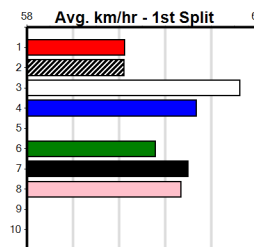

PHOTO MAN AT STUD (1-4 WINS)

Distance: 460m, Race Type: Restricted Win, Total Prizemoney: $2,925
1st: $1,950, 2nd: $600, 3rd: $300, 4th: $75

SMOKIN' PADDY (8) has a good record here and he should be able to break up the field mid race.
CAPRICORN ONE (6) was never headed two runs back and he just needs to step on terms again.
PLAYBACK (3) is showing some promise.

Watchdog Tips: 8 6 3 7 Bet: Win 8

1 HIGHLAND DUKE [6] Hit or miss early, may get crowded, risky $12.00
BK Dog Oct-22 Sire: JUNGLE DEUCE Dam: EBBY BRAE
Owner(s): M Drysdale
Winning Distances: < 300m (0) 300 - 399m (0) 400 - 499m (2) 500 - 599m (0) 600 - 699m (0) > 700m (0)
Winning Weights: 34.4(1) 34.6(1)
5th (4) 34.5 400 WGL R1 26-Jul-24 23.41 22.65 11.00 BOOKER MAN (22.65) M/75 . . . 8.67 $22.80 M
1st (1) 34.4 450 BAL R2 05-Aug-24 26.08 25.71 1.75L IVORY NARWHAL (26.20) M/321 . . SW . 6.81 $3.70 T3-M
8th (2) 34.1 410 HOR R1 19-Aug-24 24.39 22.84 13.00 CRACKERJACK TONK (23.52) S/88 . . . 11.57 $8.10 7
6th (4) 34.3 515 SAN R1 22-Aug-24 30.33 29.31 14.00 FILL YOUR BOOTS (29.42) M/6666 . . . 5.34 $44.40 7
7th (5) 34.5 450 BAL R7 02-Sep-24 26.43 25.67 11.00 DECORATED (25.67) S/777 . . VO . 6.87 $6.10 X67
1st (2) 34.6 460 WGL R7 05-Sep-24 26.78 26.64 0.50L MAD KEV (26.82) M/423 . . SW . 6.70 $12.40 X67
4th (7) 34.7 515 SAP R6 16-Sep-24 30.71 29.52 14.00 PAW HARRY (29.75) M/6444 . . . 5.32 $42.40 X67H
4th (7) 34.6 460 GEL R5 24-Sep-24 26.80 25.77 7.00L AS YOU WERE (26.33) M/544 . . . 6.91 $6.50 6G
Last 3 wins NOT included above
Prize Best $2200.00
Starts 26.78(2)-5/9/24
Trk/Dts 9-2-0-0
APM 1-1-0-0 1970

2 PAUA OF TESSA (NSW)[6] *** SCRATCHED *** $7.50
BK Bitch Jul-22 Sire: SHIMA SHINE Dam: PAUA TO ADMIT
Owner(s): B Joske
Winning Distances: < 300m (0) 300 - 399m (0) 400 - 499m (2) 500 - 599m (0) 600 - 699m (0) > 700m (0)
Winning Weights: 30.6(1) 31.0(1)
1st (7) 30.6 435 SLE R2 11-Aug-24 24.95 24.42 2.00L GRAND CASSIAN (25.09) M/111 . . . 5.31 $2.60 M
6th (1) 31.4 460 WGL R3 16-Aug-24 26.61 25.63 11.00 BEBOP JAZZ (25.88) M/66 . . . 6.93 $12.10 X67
1st (3) 31.0 435 SLE R2 21-Aug-24 25.15 24.64 1.75L KELLY JANE (25.26) M/232 . . . 5.42 $6.10 7
6th (6) 30.3 460 WGL R9 29-Aug-24 26.79 26.01 9.50L SOMETHING CLEVER (26.13) M/556 . . . 6.76 $4.70 T3-RW
4th (7) 31.0 435 SLE R9 11-Sep-24 24.92 24.22 8.00L MYALL MEG (24.36) M/234 . . . 5.23 $10.50 6G
2nd (8) 30.7 435 SLE R10 18-Sep-24 24.78 24.68 1.5L DOCTOR MINTY (24.68) M/322 . . . 5.49 $1.60 T3-6
6th (3) 29.9 435 SLE R4 22-Sep-24 25.29 24.32 9.00L SAND DUNES (24.69) Q/567 . . . 5.34 $16.10 6G
6th (8) 29.7 515 SAN R1 26-Sep-24 30.31 29.29 7.50L RHUBARB (29.82) M/4666 . . . 5.20 $65.50 X67
Last 3 wins NOT included above
Prize Best $5325.63
Starts 26.61(1)-16/8/24
Trk/Dts 12-2-3-0
APM 2-0-0-0 4227