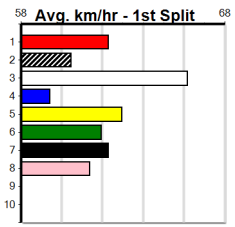

MMS ACCESS (250+ RANK)

Distance: 450m, Race Type: Maiden, Total Prizemoney: \$1,530
1st: \$1,000, 2nd: \$320, 3rd: \$160, 4th: \$50

9

7:54PM

(VIC time)

Watchdog Tips:

0 0 0 0

Bet: