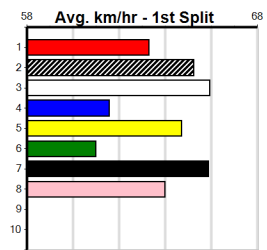

Watchdog Tips: ☐ ☐ ☐ ☐ ☐ **Bet:** ☐

CORNHILL RAVEN [7]
BK Bitch Nov-21 Sire: FERAL FRANKY Dam: MERCY MERCY
Owner(s): S Gibson **Trainer: Scott Gibson (Harcourt)**
Winning Distances: < 300m (0) 300 - 399m (0) 400 - 499m (1) 500 - 599m (0) 600 - 699m (0) > 700m (0)
Winning Weights: 28.0(1)

Rank	Dist	Wgt	Sex	Date	Time	BON	Margin	1st/2nd (Time)	PIR	Checked	Comment	WR	Split 1	S/P	Grade
3rd (4)	28.2	450	BAL	R9	09-Jun-24	25.91	25.55	5.00L SPELL ON YOU (25.57)	Q/232	.	.	.	6.67	$12.10	T3-7
5th (1)	28.4	450	BAL	R9	16-Jun-24	26.29	25.67	3.00L MCIVOR JEWELS (26.09)	Q/332	.	.	.	6.75	$4.60	T3-7
2nd (3)	27.9	450	BAL	R9	23-Jun-24	25.71	25.50	2.00L BLAZING RIOT (25.59)	Q/233	.	.	.	6.81	$7.00	T3-7
7th (6)	27.9	500	BEN	R3	05-Jul-24	28.98	27.81	6.50L RENEGADE RUSLIE (28.54)	M/687	.	.	.	6.88	$38.00	RW
2nd (4)	27.5	485	HOR	R7	13-Jul-24	28.10	27.90	0.50L SCOTT AQUAPHOBIA (28.07)	Q/132	.	.	.	6.65	$22.40	7
F (4)	27.6	500	BEN	R5	20-Jul-24	0.00	28.76	LEROY'S GIRL (29.31)	M/777	.	V5	.	8.68	$2.70	7
2nd (5)	27.9	500	BEN	R4	02-Aug-24	28.79	28.50	0.50L KURRACA KID (28.77)	Q/122	.	.	.	6.64	$9.90	7
6th (8)	28.1	545	BAL	R7	11-Aug-24	31.98	31.15	6.00L NOAH'S BEST (31.59)	M/3555	.	.	.	7.09	$6.40	T3-7

Last 3 wins NOT included above

Rank	Dist	Wgt	Sex	Date	Time	BON	Margin	1st/2nd (Time)	PIR	Checked	Comment	WR	Split 1	S/P	Grade
1st (3)	28.0	425	BEN	R1	03-Feb-24	24.27	23.98	1.00L ASTON WARRIOR (24.34)	Q/222	.	.	.	6.70	$3.20	M

Box History

Bx	1st	2nd	3rd	4th	5th	6th	7th	8th
1		2						
2					2			
3	1	2	2					
4		1	1			1		1
5								
6						1		1
7			1					
8		1				1		

Prize Best	$4970.00
Starts	FSH
Trk/Dts	22-1-7-4
APM	0-0-0-0
	2138

TALK BACKS BACK [7]
BK Dog Feb-22 Sire: FERNANDO BALE Dam: JAY BIRD
Owner(s): J Williams **Trainer: Samuel Webb (Epsom)**
Winning Distances: < 300m (0) 300 - 399m (0) 400 - 499m (0) 500 - 599m (1) 600 - 699m (0) > 700m (0)
Winning Weights: 31.2(1)

Rank	Dist	Wgt	Sex	Date	Time	BON	Margin	1st/2nd (Time)	PIR	Checked	Comment	WR	Split 1	S/P	Grade
1st (4)	31.2	520	DTO	R1	04-Apr-24	30.18	30.02	0.10L CAN'T PARK THERE (30.19)	211	211	.	.	5.52	$4.00	M
3rd (3)	31.1	520	DTO	R5	18-Apr-24	30.38	29.77	3.00L SHIMA BRIDIE (30.17)	423	423	.	.	5.58	$2.50	5
6th (4)	30.8	520	DTO	R3	25-Apr-24	30.68	29.90	8.00L SIN RAP FLYER (30.14)	666	666	.	.	5.56	$10.00	5
5th (6)	30.4	390	SHP	R3	27-Jun-24	22.94	22.29	3.75L HIRED HAND (22.68)	M/34	.	.	.	8.61	$12.00	7
8th (6)	30.3	390	SHP	R3	06-Jul-24	24.09	22.22	27.00L ASTON TRUMAN (22.22)	S/88	.	V21	.	9.40	$12.60	X67

Last 3 wins NOT included above

Rank	Dist	Wgt	Sex	Date	Time	BON	Margin	1st/2nd (Time)	PIR	Checked	Comment	WR	Split 1	S/P	Grade
1st (7)	29.2	390	SHP	R2	29-Apr-24	22.06	21.97	9.50L PERFECT LIAM (22.70)	Q/11	.	.	.	8.37	$6.40	M

Box History

Bx	1st	2nd	3rd	4th	5th	6th	7th	8th
1								
2								
3			1					
4	1					1		
5								
6					1			1
7								
8								

Prize Best	$1650.00
Starts	22.94(6)-27/6/24
Trk/Dts	5-1-0-1
APM	2-0-0-0
	660