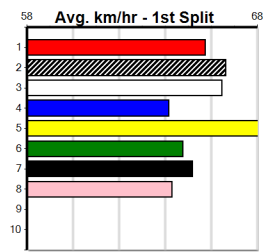

SHEPPARTON NEWS (250+ RANK)

Distance: 390m, Race Type: Grade 5, Total Prizemoney: $1,530
1st: $1,000, 2nd: $320, 3rd: $160, 4th: $50

Watchdog Tips:

Bet:

Table with columns: Form Box, Wgt, Dist, Track, Date, Time, BON, Margin, 1st/2nd (Time), PIR, Checked, Comment, W/R, Split 1, S/P, Grade

LEKTRA FRED [5]
BK Dog Apr-22 Sire: HOUDINI BOY Dam: LEKTRA JENA
Owner(s): WETZEL (SYN), S Wetzels, H Wetzels
Trainer: Shane Wetzels (Seymour)
Winning Distances: < 300m (0) 300 - 399m (3) 400 - 499m (1) 500 - 599m (0) 600 - 699m (0) > 700m (0)
Winning Weights: 30.3(1) 30.4(1) 30.8(1) 31.4(1)
Box History table and Prize Best Starts Trk/Dts APM

CINNABAR ICON [5]
BD Bitch Mar-22 Sire: ASTON DEE BEE Dam: TIME NO MONEY
Owner(s): M Sullivan
Trainer: Robert Sullivan (East Shepparton)
Winning Distances: < 300m (0) 300 - 399m (7) 400 - 499m (0) 500 - 599m (0) 600 - 699m (0) > 700m (0)
Winning Weights: 27.0(1) 27.1(1) 27.4(1) 27.5(2) 27.6(1) 27.7(1)
Box History table and Prize Best Starts Trk/Dts APM

SHINY INK [5]
BK Dog Jun-21 Sire: SHIMA SHINE Dam: SLINKY INKY
Owner(s): M Haines
Trainer: James Shaw (Seymour)
Winning Distances: < 300m (0) 300 - 399m (0) 400 - 499m (5) 500 - 599m (1) 600 - 699m (0) > 700m (0)
Winning Weights: 31.1(1) 31.2(3) 31.3(1) 31.8(1)
Box History table and Prize Best Starts Trk/Dts APM

OUR FABIO [5]
BE Dog Jul-19 Sire: COSMIC RUMBLE Dam: SWEET SPUD
Owner(s): S Davis
Trainer: Wayne Hooke (Huntly)
ENG BEN 2024-09-11
Winning Distances: < 300m (0) 300 - 399m (4) 400 - 499m (16) 500 - 599m (8) 600 - 699m (1) > 700m (0)
Winning Weights: 32.6(1) 33.0(1) 33.2(3) 33.3(2) 33.4(5) 33.6(4) 33.7(1) 33.8(5) 33.9(1) 34.0(3) 34.1(1) 34.2(1) 34.4(1)
Box History table and Prize Best Starts Trk/Dts APM

BAMERA (NSW)[5]
RBD Dog May-22 Sire: WOW Dam: LET'S WIN MEISHA
Owner(s): Family Business (SYN), K Reid, G Reid, T Reid
Trainer: Terrence Reid (Yuroke)
Winning Distances: < 300m (0) 300 - 399m (5) 400 - 499m (1) 500 - 599m (0) 600 - 699m (0) > 700m (0)
Winning Weights: 34.3(1) 34.5(1) 34.9(2) 35.3(1) 35.4(1)
Box History table and Prize Best Starts Trk/Dts APM