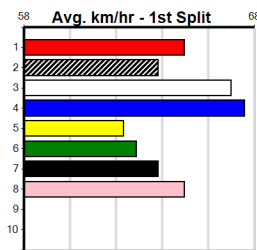

TOPCAT VIDEO (250+ RANK)

Distance: 390m, Race Type: Grade 5, Total Prizemoney: $1,530
1st: $1,000, 2nd: $320, 3rd: $160, 4th: $50

4

6:27PM

(VIC time)

Watchdog Tips:

Bet:

Form Box	Wgt	Dist	Track	Date	Time	BON	Margin	1st/2nd (Time)	PIR	Checked	Comment	WR	Split 1	S/P	Grade

1 MAKE IT THUNDER [5]

BK Dog **May-22** Sire: **FERNANDO BALE** Dam: **VEGAS TICKET**

Owner(s): R Kenworthy
Winning Distances: < 300m (0) 300 - 399m (3) 400 - 499m (2) 500 - 599m (0) 600 - 699m (0) > 700m (0)

Winning Weights: 28.0(1) 28.2(2) 28.3(1) 28.4(1)

4th (2)	28.7	425	BEN	R9	26-Jun-24	24.41	23.91	2.50L MILITANT STORM (24.25)	M/213				6.57	$7.90	T3-5
1st (1)	28.2	410	HOR	R12	02-Jul-24	23.42	23.04	5.50L DETRIMENTAL (23.78)	Q/11				10.34	$5.60	5
5th (3)	28.3	300	HVL	R3	07-Jul-24	17.16	16.75	2.00L GOT THE MESSAGE (17.03)	M/5				4.06	$6.90	5
3rd (7)	28.5	390	SHP	R2	15-Jul-24	22.53	22.02	3.25L MILITANT STORM (22.30)	M/54				8.65	$16.60	5
5th (4)	28.4	390	SHP	R11	22-Jul-24	22.32	22.04	3.25L BLIMEY TEDDY (22.11)	M/75				8.70	$17.90	5
6th (7)	28.6	400	WGL	R11	26-Jul-24	23.15	22.65	5.50L OUR YOGI (22.79)	M/66				8.58	$9.40	5
5th (2)	28.2	300	HVL	R12	11-Aug-24	17.09	16.65	2.50L ASTON JALAPENO (16.93)	M/2				3.96	$7.10	5
5th (8)	28.5	300	HVL	R3	06-Sep-24	17.25	16.80	6.50L MR. BARTENDER (16.81)	M/6				4.04	$3.30	T3-5

Last 3 wins NOT included above

1st (3)	28.4	300	HVL	R3	16-Feb-24	16.95	16.72	1.25L WALTZING BLAZE (17.03)	Q/1				3.94	$0.00	T3-7
1st (1)	28.3	390	SHP	R4	04-Mar-24	22.44	22.09	0.50L TINKER JACK (22.47)	M/11				8.55	$10.10	X67
1st (1)	28.2	350	TRA	R4	12-Jun-24	20.17	19.75	4.25L FIRE FEATHER (20.45)	Q/11				6.65	$1.60	5

Trainer: Rachael Brown (Spring Gully)

Box History

Bx	1st	2nd	3rd	4th	5th	6th	7th	8th
1	3	2		1				
2				1	1			
3	2	2				1	1	
4					1			1
5			1	1				
6		1				3		
7			2			1	1	
8				1				

Prize Best	$11805.00
Starts	22.32(4)-22/7/24
Trk/Dts	28-5-4-4
APM	7-1-1-2 4525