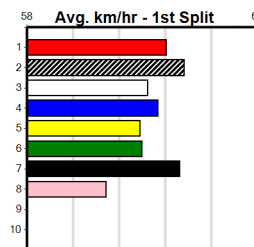

GPP LASER3300 (250+ RANK)

Distance: 450m, Race Type: Grade 5, Total Prizemoney: $1,530
1st: $1,000, 2nd: $320, 3rd: $160, 4th: $50

7

7:17PM

(VIC time)

Watchdog Tips:

Bet:

Form Box	Wgt	Dist	Track	Date	Time	BON	Margin	1st/2nd (Time)	PIR	Checked	Comment	WR	Split 1	S/P	Grade

1 YELLOW HAWK [5]
BD Dog Feb-21 Sire: SUPERIOR PANAMA Dam: BOBBY SOXER
Owner(s): H Wetzels Trainer: Hubertus Wetzels (Seymour)
Winning Distances: < 300m (1) 300 - 399m (1) 400 - 499m (4) 500 - 599m (1) 600 - 699m (0) > 700m (0)
Winning Weights: 30.6(1) 30.7(1) 31.4(1) 31.9(1) 32.2(1) 32.4(1) 32.6(1)

6th (8)	32.7	461	DHO	R8	16-Apr-24	26.55	25.65	6.50L CRY OR LAUGH (26.10)	0				5.19	$5.50	5
6th (2)	32.4	515	LCN	R8	22-Apr-24	30.57	29.61	14.00 CALL ON ME (29.61)	0		B4 C		5.30	$10.00	X45
5th (1)	32.4	515	DLC	R9	30-Apr-24	30.32	29.09	9.50L CALL ON ME (29.65)	0		C		5.16	$10.00	5
5th (8)	32.3	515	LCN	R7	06-May-24	30.52	29.78	9.50L BUCKLE UP ALFIE (29.85)	0				5.19	$81.00	X34
5th (7)	31.8	390	SHP	R11	10-Aug-24	22.77	22.14	9.50L CAUSING RUBBLE (22.14)	M/65				9.02	$15.20	5
3rd (4)	32.0	390	SHP	R11	19-Aug-24	22.33	21.94	6.00L BLACK DREAM (21.94)	M/44				8.53	$94.10	5
6th (5)	31.7	390	SHP	R11	26-Aug-24	22.80	22.16	2.75L TESS CABANG (22.62)	M/87				8.84	$14.30	5
2nd (4)	31.4	450	SHP	R8	07-Sep-24	25.85	25.49	2.00L FASCINATE BLAZE (25.71)	M/444				6.75	$2.60	5

Last 3 wins NOT included above

1st (1)	32.2	515	LCN	R7	21-Aug-23	30.28	29.71	1.00L SICK BUBBLEGUM (30.35)	0				5.10	$2.90	5H
1st (1)	32.4	461	HOB	R8	19-Oct-23	26.11	25.80	1.00L ROXY ROCKER (26.18)	0		B		5.01	$7.50	4
1st (3)	32.6	340	HOB	R11	09-Nov-23	19.36	19.36	0.10L COLDEN MANDELLA (19.37)	0		B		5.10	$3.60	5

2 DEMON KYSAIAH [5]
BK Dog Apr-22 Sire: TOMMY SHELBY Dam: MEPUNGA REMI
Owner(s): D Gilmore Trainer: Michael Chilcott (Heathcote)
Winning Distances: < 300m (0) 300 - 399m (0) 400 - 499m (4) 500 - 599m (1) 600 - 699m (0) > 700m (0)
Winning Weights: 32.0(2) 32.1(1) 32.2(1) 32.7(1)

6th (8)	32.1	525	MEP	R6	19-Jun-24	31.16	30.06	12.00 VALKYRIE (30.37)	M/4777				5.17	$24.80	5
2nd (2)	32.4	450	SHP	R6	29-Jun-24	26.30	26.14	1.25L LANZER BALE (26.21)	M/222				6.79	$2.00	T3-5
5th (5)	32.2	485	HOR	R5	02-Jul-24	28.12	27.06	10.00 GENESIS BALE (27.43)	M/345		W		6.72	$46.40	RWH
4th (4)	32.5	350	HVL	R6	10-Jul-24	19.98	19.62	3.5L MYALL MANNERED (19.74)	S/5				6.81	$3.80	T3-5
3rd (4)	32.2	425	BEN	R5	17-Jul-24	24.80	24.18	1.00L GAS MAN (24.74)	M/543		SW W		6.93	$2.10	T3-5
1st (2)	32.0	450	SHP	R7	01-Aug-24	25.53	25.43	3.00L VIKING (25.73)	M/111				6.68	$2.70	T3-5
5th (5)	32.1	450	SHP	R7	05-Aug-24	25.91	24.95	5.50L VALKYRIE (25.54)	M/456		W		6.69	$6.70	5
4th (8)	33.0	450	SHP	R8	29-Aug-24	25.82	25.54	4.25L ARGYLE MAGGIE (25.54)	M/523				6.74	$2.30	5

Last 3 wins NOT included above

1st (3)	32.1	450	SHP	R4	04-Apr-24	25.47	25.47	1.00L JETSON THUNDER (25.54)	M/111		SW		6.59	$3.40	T3-7
1st (7)	32.0	450	SHP	R5	22-Apr-24	25.40	24.79	2.25L PAGE ONE NEWS (25.56)	Q/111				6.58	$3.90	RW
1st (6)	32.2	500	BEN	R6	26-Apr-24	28.44	28.11	0.75L LAKEVIEW LOTTIE (28.49)	M/111				6.57	$4.10	5