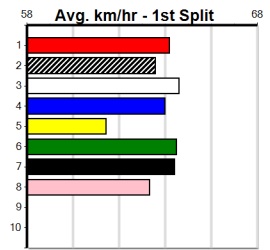

SHEPP CITY FENCING (250+ RANK)

Distance: 450m, Race Type: Mixed 6/7, Total Prizemoney: $1,530
1st: $1,000, 2nd: $320, 3rd: $160, 4th: $50

Watchdog Tips: [ ] [ ] [ ] [ ] Bet: [ ]

Form Box Wgt Dist Track Date Time BON Margin 1st/2nd (Time) PIR Checked Comment W/R Split 1 S/P Grade

CHILLI PEPPER [7]
BK Bitch Mar-22 Sire: SHIMA SHINE Dam: SUGAR SPICE
Owner(s): J Biddell
Trainer: Jacob Biddell (Cranbourne South)
Winning Distances: < 300m (0) 300 - 399m (0) 400 - 499m (1) 500 - 599m (0) 600 - 699m (0) > 700m (0)
Winning Weights: 23.6(1)
Box History table and Prize Best Starts Trk/Dts APM summary.

FAWN DINGO (NSW)[7]
F Bitch Jul-22 Sire: ALLEN DEED Dam: DAMARA BALE
Owner(s): FOTHERGILL RACING (SYN), B Fothergill, J Fothergill, S Fothergill, J Fothergill
Trainer: Brian Fothergill (Marionvale)
Winning Distances: < 300m (0) 300 - 399m (1) 400 - 499m (0) 500 - 599m (0) 600 - 699m (0) > 700m (0)
Winning Weights: 26.1(1)
Box History table and Prize Best Starts Trk/Dts APM summary.

ZAMBADA ICON [6]
F Dog Jul-22 Sire: JARVIS BALE Dam: TIJUANA ICON
Owner(s): Sullivan Sullivan (SYN), R Sullivan, M Sullivan
Trainer: Robert Sullivan (East Shepparton)
Winning Distances: < 300m (0) 300 - 399m (2) 400 - 499m (0) 500 - 599m (0) 600 - 699m (0) > 700m (0)
Winning Weights: 31.9(1) 32.9(1)
Box History table and Prize Best Starts Trk/Dts APM summary.

HIGHLAND WARRIOR [6]
BK Dog Mar-22 Sire: SENNACHIE Dam: LIGHT VIEW
Owner(s): Eye Candy (SYN), C Wilk, K Gorman
Trainer: Rachael Brown (Spring Gully)
ENG BEN 2024-09-11
Winning Distances: < 300m (0) 300 - 399m (0) 400 - 499m (2) 500 - 599m (0) 600 - 699m (0) > 700m (0)
Winning Weights: 30.7(1) 30.8(1)
Box History table and Prize Best Starts Trk/Dts APM summary.

FRONT STAGE [7]
BD Bitch Mar-22 Sire: MY REDEEMER Dam: BRAVERY
Owner(s): S Felke
Trainer: Shane Felke (Yathella)
Winning Distances: < 300m (0) 300 - 399m (0) 400 - 499m (1) 500 - 599m (0) 600 - 699m (0) > 700m (0)
Winning Weights: 27.3(1)
Box History table and Prize Best Starts Trk/Dts APM summary.

1

2

3

4

5