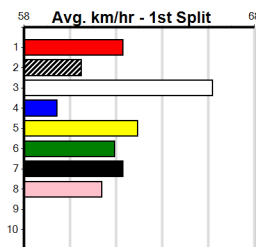

MMS ACCESS (250+ RANK)

9

7:54PM

(VIC time)

Distance: 450m, Race Type: Maiden, Total Prizemoney: $1,530
1st: $1,000, 2nd: $320, 3rd: $160, 4th: $50

Watchdog Tips:

Bet:

Form Box	Wgt	Dist	Track	Date	Time	BON	Margin	1st/2nd (Time)	PIR	Checked	Comment	WR	Split 1	S/P	Grade

1

WHERE TO NEXT [M] Biks
BK Dog Mar-22 Sire: RAW ABILITY Dam: UP THE AMOUNT
Owner(s): Greysynd Racing (SYN), W Owen, J Chilcott, A Long
Winning Distances: < 300m (0) 300 - 399m (0) 400 - 499m (0) 500 - 599m (0) 600 - 699m (0) > 700m (0)
Trainer: Julie Chilcott (Heathcote) ENG BEN 2024-09-11

Winning Weights:

5th (6)	32.2	450	SHP	R2	19-Jul-24	26.46	25.70	10.00 MONEY PALACE (25.76)	M/555	. . .	. . .	. . .	6.99	$9.40 M
7th (4)	32.2	450	SHP	R1	25-Jul-24	26.43	25.59	5.50L CAN'T PARK THERE (26.07)	M/876	. . .	SW	. . .	7.35	$15.50 T3-M
4th (7)	32.0	425	BEN	R1	02-Aug-24	24.75	23.70	2.25L LIBRA COURT (24.61)	M/765	. . .	. . .	. . .	6.99	$13.90 M
5th (6)	32.1	450	SHP	R3	08-Aug-24	26.25	25.53	11.00 GO MICKY (25.53)	M/656	. . .	. . .	. . .	6.90	$19.10 T3-M
2nd (6)	32.0	450	SHP	R3	15-Aug-24	26.24	25.23	1.75L SASSY SPICE (26.12)	M/322	. . .	. . .	. . .	6.88	$4.80 M
3rd (5)	32.7	450	SHP	R3	22-Aug-24	25.91	25.56	5.50L GREYSYND LARRY (25.56)	M/554	. . .	. . .	. . .	6.85	$9.40 T3-M
8th (2)	32.8	525	MEP	R1	28-Aug-24	31.65	29.95	22.00 VISTA CADMIUM (30.15)	Q/4678	. . .	. . .	. . .	5.32	$31.80 M
7th (5)	33.0	450	SHP	R1	05-Sep-24	26.81	25.41	6.50L DROP OF INK (26.39)	M/446	. . .	. . .	. . .	6.93	$13.00 T3-M

Last 3 wins NOT included above

Bx	1st	2nd	3rd	4th	5th	6th	7th	8th
1					1			
2	2							1
3						1		
4								1
5			1					1
6	2				2	1	1	
7				2				
8			1	1				

Prize Best Starts	$2600.00
Trk/Dts	25.91(5)-22/8/24
APM	19-0-4-2
	6-0-1-1
	1566

2

BOBBY BLUE [M]
BE Dog Mar-23 Sire: FERNANDO BALE Dam: MEPUNGA SPECTRE
Owner(s): M Haines
Winning Distances: < 300m (0) 300 - 399m (0) 400 - 499m (0) 500 - 599m (0) 600 - 699m (0) > 700m (0)
Trainer: James Shaw (Seymour)

Winning Weights:

5th (2)	30.5	525	MEP	R1	04-Sep-24	31.80	30.09	18.00 ROMANTIC RED (30.61)	S/7777	. . .	. . .	. . .	5.62	$8.40 M
4th (2)	30.3	450	SHP	R1	09-Sep-24	26.01	25.01	10.00 MARRAKESH (25.33)	S/655	. . .	. . .	. . .	6.84	$7.70 M

Last 3 wins NOT included above

Bx	1st	2nd	3rd	4th	5th	6th	7th	8th
1								
2				1	1			
3								
4								
5								
6								
7								
8								

Prize Best Starts	$75.00
Trk/Dts	26.01(2)-9/9/24
APM	2-0-0-0
	1-0-0-0
	75

3

TOO COLD [M]
WBK Dog Mar-23 Sire: FERNANDO BALE Dam: MEPUNGA SPECTRE
Owner(s): J Shaw
Winning Distances: < 300m (0) 300 - 399m (0) 400 - 499m (0) 500 - 599m (0) 600 - 699m (0) > 700m (0)
Trainer: James Shaw (Seymour)

Winning Weights:

2nd (5)	33.4	450	SHP	R1	02-Sep-24	26.22	24.79	4.50L SAMMY SUNG (25.92)	M/322	. . .	. . .	. . .	6.74	$15.80 M
3rd (3)	33.0	450	SHP	R1	09-Sep-24	25.65	25.01	4.75L MARRAKESH (25.33)	M/333	. . .	. . .	. . .	6.67	$8.40 M

Last 3 wins NOT included above

Bx	1st	2nd	3rd	4th	5th	6th	7th	8th
1								
2								
3				1				
4								
5		1						
6								
7								
8								

Prize Best Starts	$780.00
Trk/Dts	25.65(3)-9/9/24
APM	2-0-1-1
	2-0-1-1
	780