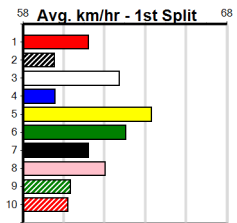

Bendigo

SPORTSBET NOBODY DOES IT EASIER

Distance: 425m, Race Type: Tier 3 - Maiden, Total Prizemoney: $1,530
1st: $1,000, 2nd: $320, 3rd: $160, 4th: $50

2
2:57PM
(VIC time)

CRACKERJACK COOK (2) has been solidly placed in his past two and he won't find an easier race to win. THERMAL SMOKE (3) showed improvement last time and she can follow the two through early on. ASTON LAMBADA (6) was far from disgraced on debut

Watchdog Tips:

2

3

6

7

Bet:

Win 2