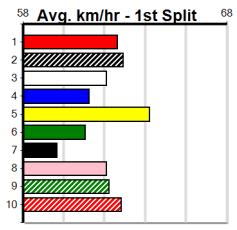

Watchdog Tips:

9

6

7

3

Bet:

Win 9

Table with 10 rows, each representing a horse race. Columns include Form, Box, Weight, Dist, Track, Date, Time, BON, Margin, 1st/2nd (Time), PIR, Checked, Comment, W/R, Split 1, S/P, Grade, and Winning Boxes. Races include TANTANGARA GIRL, MCIVOR JEWELS, REGENERATE, JALAPENO GEM, BIG BOY ANDRE, BUN WILDFIRE, MILLERS ROAD, MCIVOR ALFY, TUDOR PEAK, and SIR VALENTINO.

# HANRAHAN PLUMBING

Distance: 425m, Race Type: Tier 3 - Grade 6, Total Prizemoney: \$1,530  
1st: \$1,000, 2nd: \$320, 3rd: \$160, 4th: \$50

**9**  
**5:27PM**  
(VIC time)

IN SECRET (1) owns a handy 24.19 PB here and she is drawn to atone for some luckless runs of late. HELLO COOPER (3) was a gutsy 24.55 winner here last time and he can pressure the red throughout. NALA'S GHOST (2) can run a cheeky race