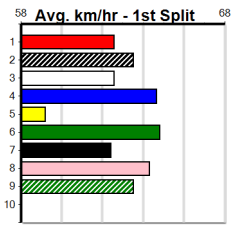

MANNINGS GREYHOUND COMPLEX

Distance: 425m, Race Type: Tier 3 - Grade 7, Total Prizemoney: $1,530
1st: $1,000, 2nd: $320, 3rd: $160, 4th: $50

4

3:44PM

(VIC time)

MAX KANE (1) was dominant when scoring at Ballarat two runs back and he is drawn to lead throughout. BONE SHAKER (8) is never too far away and he is a good anchor for top 3 in a SRM. WELLERMAN (2) won't be too far away

Watchdog Tips:

1

8

2

3

Bet:

Win 1