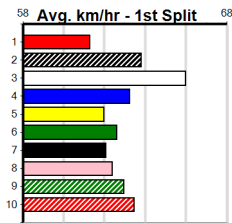

MADE SOLUTIONS ELECTRICAL AND DAT

Distance: 425m, Race Type: Grade 5 T3, Total Prizemoney: $1,530
1st: $1,000, 2nd: $320, 3rd: $160, 4th: $50

INGA SALLY (3) has shown good early pace in her past two placings and she can get the job done today. TORNADO JACK (7) has a solid record here and he can work into the mix mid race. FERNBANK FLYER (1) should race well fresh.

Watchdog Tips:

3

7

1

2

Bet:

Win 3

Main table containing race details for horses 1 through 10, including names, trainers, owners, and performance statistics.