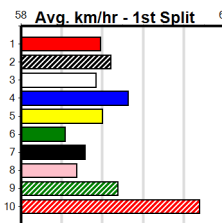

ONE MORE RACE TO GO

Distance: 425m, Race Type: Grade 5 T3, Total Prizemoney: $1,530

1st: $1,000, 2nd: $320, 3rd: $160, 4th: $50

HARTLAND DUKE (1) is better than his past two runs and he is drawn to make every post a winner.

LALA SPEED (6) is better than his past few runs and he will be strong in the run home. URANA

FERNANDO (7) has solid claims.

Watchdog Tips: 1 6 7 8 Bet: Box Quinella 1,6,7 ($10 for 333.33%)

Main table containing race details for 10 races, including horse names, trainers, odds, and winning boxes.