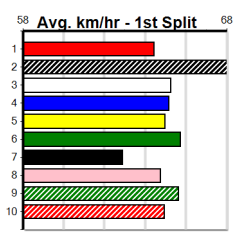

AG TYRES & WHEELS

Distance: 425m, Race Type: Grade 5 T3, Total Prizemoney: $1,530
1st: $1,000, 2nd: $320, 3rd: $160, 4th: $50

Watchdog Tips: **2** **1** **7** **5** **Bet:** Box Quinella 1,2,7 ($10 for 333.33%)

BOROUGH COOK (2) has been racing well up the straight of late and he will prove hard to reel in if he can handle the bend. HELLBOY (1) has a good record here and he will get some cover from the two early on. GOLD GIZMO (7) is well drawn out wide

Form	Box	Weight	Dist	Track	Date	Time	BON	Margin	1st/2nd (Time)	PIR	Checked	Comment	W/R	Split 1	S/P	Grade

1 HELLBOY (SA)[5] *Good record here, gets cover early, danger*
BK D Dec-20 ELITE STATE DUSTY PEARL $3.60
Trainer: Gayle Lemin (Axedale)
3rd (6) 33.3 450 SHP R6 08-Aug-24 25.70 25.53 1.75LFASCINATE BLAZE (25.58) S/533 . . . . . 6.78 $7.60 T3-5
5th (8) 33.4 425 BEN R3 16-Aug-24 24.47 23.83 3.25LCHAPPY'S THIEF (24.25) M/434 . . . . . 6.75 $6.50 5
3rd (7) 33.5 450 SHP R6 22-Aug-24 26.15 25.56 6.00LBROOMBRAE FRITZ (25.75) M/433 . . . . . 6.83 $7.00 T3-5
5th (2) 33.4 350 HVL R6 19-Sep-24 19.69 19.49 3.00LGENERAL WINSTON (19.49) M/7 . . . . . SW 6.72 $28.30 T3-5
Owner(s): G Lemin

Winning Boxes

1	2	3	4	5	6	7	8
1			2	2	6	7	8
Prize	$25,411.67						
Best	24.11						
Starts	79-10-17-13						
Trk/Dst	8-2-3-2						
APM	$3235						

2 BOROUGH COOK [5] *Impressive straight track form, hard to reel in*
BK D Jun-21 FERNANDO BALE MAGIC MOON DUST $4.80
Trainer: Glenn Bahen (Broadford)
1st (1) 31.5 350 HVL R7 09-Aug-24 19.60 19.57 1.5LNOT FORGIVEN (19.69) M/2 . . . . . SW 6.62 $2.50 T3-5
7th (1) 31.9 350 HVL R6 18-Aug-24 19.79 19.07 3.75LKID LUCK (19.53) M/5 . . . . 6.73 $8.50 5
6th (6) 31.5 300 HVL R1 01-Sep-24 16.99 16.40 5.50LDR. YANNICK (16.63) M/4 . . . . . SW 4.01 $14.30 X45
1st (6) 31.6 350 HVL R5 19-Sep-24 19.52 19.49 1.00LBEAUTY BEAST (19.58) M/1 . . . . 6.56 $5.70 T3-5
Owner(s): G Bahen

Winning Boxes

1	2	3	4	5	6	7	8
2	1	1		1	1	1	2
Prize	$14,890.00						
Best	FSH						
Starts	38-9-6-9						
Trk/Dst	0-0-0-0						
APM	$5444						

3 ELARA BALE (NSW)[5] *Strong effort to score last time, place claims*
BK B Jan-22 FERAR FRANKY DYNA DANNA $6.00
Trainer: Robert Camilleri (Lara)
3rd (1) 27.8 350 HVL R8 26-Aug-24 19.47 19.33 2.00LCASH NOW (19.33) S/7 . . . . 6.74 $1.70 T3-5
8th (5) 27.8 390 WBL R5 05-Sep-24 22.83 22.00 11.00LNATALIE BALE (22.11) M/77 . . . . 9.31 $10.80 5
3rd (7) 27.6 435 SLE R6 11-Sep-24 24.73 24.22 3.25LKEISHA (24.52) S/633 . . . . 5.46 $16.60 5
1st (5) 27.4 390 WBL R5 23-Sep-24 22.59 22.47 0.05LGOING GETS TOUGH (22.60) M/75 . . . . 8.96 $4.10 5
Owner(s): B Wheeler

Winning Boxes

1	2	3	4	5	6	7	8
1		2	3				1
Prize	$11,265.00						
Best	24.26						
Starts	36-8-2-10						
Trk/Dst	1-0-0-0						
APM	$5598						

4 AFFAIR BEAUTY [5] *Hasn't won for some time now, prefer others*
F B Apr-20 ORSON ALLEN HOO GUR AFFAIR $16.00
Trainer: Martin Hanke (Locksley)
2nd (7) 29.0 450 SHP R7 01-Jul-24 25.95 25.39 2.00LMYSTERY CHILL (25.81) Q/111 . . . . 6.59 $30.30 5
5th (1) 29.7 450 SHP R4 08-Jul-24 26.22 24.98 7.50LCINNAMON DUST (25.69) M/454 . . . . 6.77 $33.20 5
8th (2) 30.2 450 SHP R8 02-Sep-24 26.33 24.79 22.00LFIELD DAY (24.79) Q/788 . . . . 6.81 $73.40 X45
6th (2) 30.1 450 SHP R8 14-Sep-24 26.19 25.39 8.50LFAST LEGS (25.63) M/666 . . . . 6.87 $22.00 5
Owner(s): M Hanke