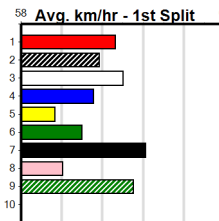

Bendigo

HIP POCKET BENDIGO

Distance: 425m, Race Type: Tier 3 - Grade 7, Total Prizemoney: $1,530
1st: $1,000, 2nd: $320, 3rd: $160, 4th: $50

3
3:22PM
(VIC time)

AUDITION (3) showed his true talent with a strong 19.72 Healesville win and he looks suited in this event. VISTA ZIRCON (5) is better than his past few runs and he can show early speed at times. BOROUGH MAN (4) can race well fresh.

Watchdog Tips: **3** **5** **4** **1** **Bet:** **Win 3**