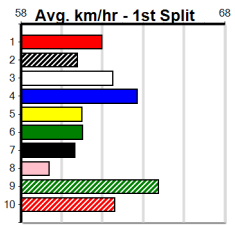

**Track Record:**

Distance	Time	Greyhound	Date Set
425m	23.281	TYPHOON SAMMY	09-Oct-21
500m	27.518	MIDNIGHT RIDE	27-Feb-15
660m	37.358	NO DONUTS (late POWDERED DONUT)	27-Mar-16

**Bendigo**

**TRACK INFO**  
 Track Circumference: 660m  
 Inside Top Turn: 64m  
 Track Width: 7.0m  
 Radius Home Turn: 64m

# 13 RACES TODAY

Distance: 425m, Race Type: Tier 3 - Maiden, Total Prizemoney: \$1,530  
1st: \$1,000, 2nd: \$320, 3rd: \$160, 4th: \$50