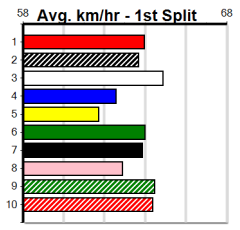

Bendigo

PETER BROWN CUSTOM HOMES

Distance: 500m, Race Type: Grade 5 T3, Total Prizemoney: $1,740
1st: $1,150, 2nd: $360, 3rd: $180, 4th: $50

8

5:08PM

(VIC time)

TUDOR PEAK (9) has always raced well here and he should appreciate the drop in class today. BUN WILDFIRE (6) owns a handy 28.34 PB here and she has the speed to cross early on. MILLERS ROAD (7) is racing with confidence.

Watchdog Tips:

9

6

7

3

Bet:

Win 9

Table with 10 rows, each representing a horse race. Columns include Form, Box, Weight, Dist, Track, Date, Time, BON, Margin, 1st/2nd (Time), PIR, Checked, Comment, W/R, Split 1, S/P, Grade, and Winning Boxes. Races include TANTANGARA GIRL, MCIVOR JEWELS, REGENERATE, JALAPENO GEM, BIG BOY ANDRE, BUN WILDFIRE, MILLERS ROAD, MCIVOR ALFY, TUDOR PEAK, and SIR VALENTINO.