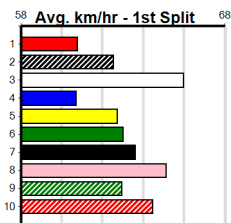

SPORTSBET GO THE BLUE DOG

Distance: 425m, Race Type: Grade 5 T3, Total Prizemoney: \$1,530

1st: \$1,000, 2nd: \$320, 3rd: \$160, 4th: \$50

ESPECIAL BLONDE (3) was never headed in her handy 22.52 Shepparton win and she looks very well graded again. LATIN RHYTHM (7) has a good record here and she recorded her PB here from this draw. BROOMBRAE TOMMY (10) has solid claims