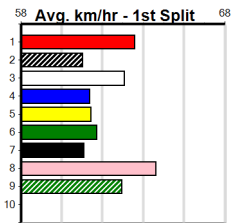

BENDIGO ADVERTISER (1-2 WINS)

Distance: 500m, Race Type: Tier 3 - Restricted Win, Total Prizemoney: $1,740
1st: $1,150, 2nd: $360, 3rd: $180, 4th: $50

7

4:45PM

(VIC time)

SLOAN STREET (8) has turned in some eye catching performances of late and she should have the pace to cross early on. MORE VOLTAGE (2) has been placed in three of his past four and he just needs room early on. CORNHILL STORM (3) has claims

Watchdog Tips:

8

2

3

1

Bet:

Win 8