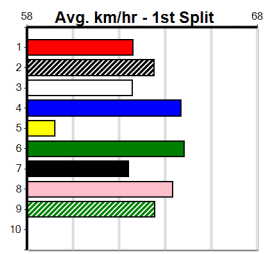

MANNINGS GREYHOUND COMPLEX

Distance: 425m, Race Type: Tier 3 - Grade 7, Total Prizemoney: $1,530
1st: $1,000, 2nd: $320, 3rd: $160, 4th: $50

MAX KANE (1) was dominant when scoring at Ballarat two runs back and he is drawn to lead throughout. BONE SHAKER (8) is never too far away and he is a good anchor for top 3 in a SRM. WELLERMAN (2) won't be too far away

Watchdog Tips: **1** **8** **2** **3** **Bet:** **Win 1**

MAX KANE [7] **Dominant two runs back, drawn to lead, go close** **$2.80**

BK Dog **Jul-22** **Sire: AUSSIE INFRARED** **Dam: KAELA STAR** **Trainer: Jordan Cooper (Lethbridge)**

Owner(s): JORDEAN (SYN), J Cooper, J Cooper

Winning Distances: < 300m (0) 300 - 399m (0) 400 - 499m (1) 500 - 599m (0) 600 - 699m (0) > 700m (0)

Winning Weights: 32.2(1)

Run	Pos	Wgt	Dist	Track	Date	Time	Margin	1st/2nd (Time)	PIR	Checked	Comment	WR	Split 1	S/P	Grade
3rd	(3)	32.7	390	BAL	R1	23-Aug-24	22.89	22.19	7.00L	BLACK LICORICE (22.42)	M/44		8.72	$7.40	M
4th	(2)	32.3	400	GEL	R9	30-Aug-24	23.28	22.46	8.50L	CINDY'S FIRE (22.71)	M/44		8.74	$6.60	M
3rd	(2)	32.3	410	HOR	R1	03-Sep-24	23.84	23.05	2.50L	SUNTORY LISA (23.68)	M/33		10.66	$4.90	M
3rd	(2)	32.4	390	BAL	R2	09-Sep-24	22.94	22.01	4.50L	BOMB KIRK (22.64)	M/44		8.85	$3.80	T3-M
1st	(6)	32.2	450	BAL	R2	16-Sep-24	25.81	25.34	1.75L	CRACKERJACK COOK	Q/111		6.71	$3.90	T3-M
3rd	(7)	31.9	410	HOR	R10	21-Sep-24	23.93	23.33	1.75L	PYRENEES CHATEAU (23.82)	M/33		10.72	$5.80	7

Box History

Bx	1st	2nd	3rd	4th	5th	6th	7th	8th
1								
2			2	1				
3			1					
4								
5								
6	1							
7			1					
8								

Prize Best $2055.00 **FSH**

Starts 6-1-0-4

Trk/Dts 0-0-0-0

APM 2003

Last 3 wins NOT included above

WELLERMAN [7] **Better than his past two, draw suits, threat** **$4.60**

F Dog **Oct-22** **Sire: FERAL FRANKY** **Dam: CALL ME BUBBLES** **Trainer: Peter Dunlevey (Cohuna)**

Owner(s): P Dunlevey

Winning Distances: < 300m (0) 300 - 399m (1) 400 - 499m (0) 500 - 599m (0) 600 - 699m (0) > 700m (0)

Winning Weights: 33.4(1)

Run	Pos	Wgt	Dist	Track	Date	Time	Margin	1st/2nd (Time)	PIR	Checked	Comment	WR	Split 1	S/P	Grade
4th	(1)	34.0	390	SHP	R1	10-Jun-24	22.49	21.99	7.50L	FLAMING WHEELS (21.99)	M/55		8.86	$9.60	MSF
2nd	(6)	34.0	390	SHP	R2	17-Jun-24	22.37	21.85	3.5L	LITTLE MINNIE (22.13)	Q/32		8.65	$3.20	M
F	(6)	33.8	425	BEN	R2	21-Jun-24	0.00	23.62		CORNHILL STORM (24.61)	M/158	VO	6.65	$2.50	M
1st	(2)	33.4	390	SHP	R2	06-Jul-24	22.31	22.22	4.75L	CATCH A COD (22.63)	Q/11		8.50	$1.04	M
8th	(2)	33.5	425	BEN	R4	19-Jul-24	24.90	23.78	12.00	BALA ACE (24.12)	M/887		6.87	$9.50	X67
3rd	(1)	33.5	390	SHP	R2	10-Aug-24	22.64	22.14	4.50L	ZAMBADA ICON (22.33)	M/33		8.81	$2.00	7
7th	(7)	33.8	425	BEN	R2	14-Aug-24	24.61	23.98	3.25L	SASSY PANAMA (24.38)	M/455		6.75	$3.90	T3-7
6th	(5)	33.5	390	SHP	R9	05-Sep-24	22.86	22.17	8.00L	HAMMER (22.32)	M/56		8.79	$4.10	T3-7

Box History

Bx	1st	2nd	3rd	4th	5th	6th	7th	8th
1				1	1			
2	1	2						1
3								
4								
5						1		
6		1						
7							1	
8								

Prize Best $2795.00 **FSH**

Starts 24.40(2)-31/5/24

Trk/Dts 10-1-3-1

APM 3-0-1-0 1709

Last 3 wins NOT included above