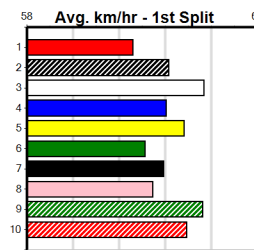

JARROD LARKIN CONCRETING

Distance: 425m, Race Type: Grade 5 T3, Total Prizemoney: $1,530
1st: $1,000, 2nd: $320, 3rd: $160, 4th: $50

TOM'S BOURBSKI (7) is a more than capable speedster when right and he should be primed to fire fresh. REDEMPTION ROCK (8) has been placed in four of his past five and he will get plenty of room early. JELLCENT BALE (6) has claims

Watchdog Tips: 7 8 6 2 Bet: Box Quinella 6,7,8 ($10 for 333.33%)

Form Box Wgt Dist Track Date Time BON Margin 1st/2nd (Time) PIR Checked Comment W/R Split 1 S/P Grade
BEN OLLIE [5] Has the talent but prefer out wide, place best $7.50
BD Dog Feb-21 Sire: MAGICAL BALE Dam: ONE STEP AHEAD Trainer: Vivianne Giles (Bamawm)
Owner(s): V Giles
Winning Distances: < 300m (0) 300 - 399m (1) 400 - 499m (4) 500 - 599m (0) 600 - 699m (0) > 700m (0)
Winning Weights: 33.9(1) 34.5(1) 34.6(1) 34.7(1) 34.8(1)
3rd (1) 34.3 500 BEN R7 29-May-24 28.94 28.33 5.00L CAB FARE HOME (28.60) M/684 . . . W 7.07 $3.00 T3-5
2nd (2) 34.2 450 SHP R6 06-Jun-24 25.67 25.52 1.5L ROJO SILVER FOX (25.57) M/442 . . . W 6.75 $3.30 T3-5
2nd (6) 33.9 500 BEN R6 12-Jun-24 28.57 28.36 3.25L AARGYLE MAGGIE (28.36) M/222 . . . SW 6.73 $7.50 5
4th (2) 34.2 460 GEL R8 18-Jun-24 26.42 25.76 8.00L DEEP FEVER (25.88) S/855 . . . W 7.00 $14.40 X45
2nd (7) 34.6 500 BEN R8 03-Jul-24 28.59 28.26 4.75L ROCK THE MARJEN (28.26) Q/122 . . . . 6.62 $5.50 5
7th (4) 34.6 485 HOR R6 21-Jul-24 28.25 27.39 4.50L LALA RAPID (27.95) M/477 . . . V10 6.89 $48.60 5
6th (8) 34.3 425 BEN R10 11-Sep-24 24.82 24.14 7.50L ZAP (24.32) M/677 . . . W 6.95 $6.00 T3-5
4th (4) 34.1 500 BEN R8 18-Sep-24 28.91 28.46 6.50L APPLICANT (28.48) M/854 . . . W 7.05 $26.70 T3-5
Last 3 wins NOT included above
1st (4) 34.7 450 BAL R5 23-Sep-23 25.58 25.58 1.00L FULL SPEED AHEAD (25.64) M/322 . . . . 6.77 $3.50 X67
1st (4) 34.8 410 HOR R12 05-Apr-24 23.62 23.32 4.00L TYPHOON THOMAS (23.90) M/33 . . . . 10.56 $1.90 T3-5
1st (7) 34.6 410 HOR R7 12-Apr-24 23.72 23.58 2.50L SUTTON'S SKY (23.89) M/22 . . . . W 10.45 $2.30 5

EDI BALE (NSW)[5] Handy effort two runs back, must keep safe $6.00
BK Bitch Dec-20 Sire: DYNA LACHLAN Dam: URSULA BALE Trainer: Robert Camilleri (Lara)
Owner(s): B Wheeler
Winning Distances: < 300m (0) 300 - 399m (0) 400 - 499m (5) 500 - 599m (3) 600 - 699m (0) > 700m (0)
Winning Weights: 28.9(1) 29.6(1) 29.8(2) 30.0(1) 30.2(1) 30.3(1) 30.4(1)
2nd (8) 30.5 450 WBL R8 01-Jul-24 25.97 25.65 4.00L SAINT TAY (25.69) Q/222 . . . . 7.02 $5.30 5
2nd (7) 30.6 450 SHP R7 04-Jul-24 25.82 25.50 0.05L ULTIMATE JEWEL (25.82) Q/111 . . . . 6.63 $5.10 T3-5
4th (8) 29.8 300 HVL R11 19-Aug-24 17.17 16.86 4.50L HAPPY CHICK (16.86) M/6 . . . . 4.06 $12.90 T3-5
4th (2) 30.3 300 HVL R9 26-Aug-24 17.12 16.68 3.25L DOWN SOUTH GIRL (16.90) M/3 . . . . 4.04 $12.90 T3-5
2nd (2) 30.3 300 HVL R11 30-Aug-24 17.00 16.96 0.25L FEROCIOUS SANDY (16.98) Q/1 . . . . 3.96 $4.10 T3-5
7th (4) 30.7 300 HVL R3 06-Sep-24 17.31 16.80 7.50L MR. BARTENDER (16.81) M/7 . . . . 4.04 $10.90 T3-5
2nd (8) 30.7 435 SLE R5 11-Sep-24 24.71 24.22 1.25L BEYOND BLESSED (24.62) M/732 . . . . 5.41 $4.20 5
6th (3) 30.2 390 WBL R5 23-Sep-24 22.71 22.47 1.75L ELARA BALE (22.59) M/67 . . . . 8.91 $3.10 5
Last 3 wins NOT included above
1st (1) 30.0 515 SAP R10 26-Feb-23 29.78 29.37 0.50L GOTHAM BARONESS (29.81) Q/2111 . . . . 5.07 $2.20 5
1st (6) 30.2 500 TRA R6 20-Oct-23 27.87 27.71 2.00L DR. CHIEFTAIN (28.00) M/111 . . . . 9.17 $3.30 5
1st (7) 30.4 515 SAP R7 14-Jan-24 30.05 29.37 0.10L SCARLETT'S WISH (30.06) M/3221 . . . . 5.26 $8.50 5