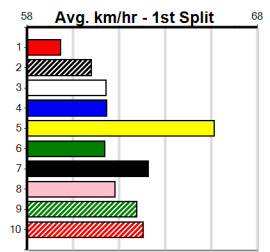

Bendigo
13 (E1)
6:40PM

(VIC time)

BENDIGO RACE 13

Distance: 425m, Race Type: Grade 5 T3, Total Prizemoney: $1,530
1st: $1,000, 2nd: $320, 3rd: $160, 4th: $50

MY BOY HARVEY (3) will find this easier than his most recent racing and he should assume control in the middle stages. ROMENA CHARM (5) owns a solid 24.36 PB here and she can settle on the speed. DANYO'S BOAR (8) was solidly placed two runs back

Watchdog Tips: 3 5 8 7 **Bet:** Box Quinella 3,5,8 ($10 for 333.33%)

Form	Box	Wgt	Dist	Track	Date	Time	BON	Margin	1st/2nd (Time)	PIR	Checked	Comment	WR	Split 1	S/P	Grade		
1	MADAM NOVA	[5]	Lacking confidence, prefer out wide, tested												$12.00			
	WF Bitch		Jul-20	Sire: FERNANDO BALE		Dam: NOVA HEART												Trainer: David Long (Tarnagulla)
Owner(s): P Sparks Winning Distances: < 300m (0) 300 - 399m (3) 400 - 499m (1) 500 - 599m (0) 600 - 699m (0) > 700m (0) Winning Weights: 25.5(1) 26.0(1) 27.0(1) 27.1(1)																		
<table border="1" style="width: 100%; border-collapse: collapse;"> <thead> <tr> <th>Bx</th> <th>1st</th> <th>2nd</th> <th>3rd</th> <th>4th</th> <th>5th</th> <th>6th</th> <th>7th</th> <th>8th</th> </tr> </thead> <tbody> <tr><td>1</td><td></td><td></td><td></td><td></td><td>3</td><td>1</td><td></td><td></td></tr> <tr><td>2</td><td></td><td></td><td></td><td></td><td>2</td><td>2</td><td>1</td><td>3</td></tr> <tr><td>3</td><td></td><td>1</td><td></td><td></td><td></td><td></td><td>2</td><td>1</td></tr> <tr><td>4</td><td></td><td></td><td></td><td></td><td>1</td><td>2</td><td></td><td>1</td></tr> <tr><td>5</td><td></td><td>1</td><td>1</td><td>1</td><td>1</td><td>2</td><td>1</td><td></td></tr> <tr><td>6</td><td>2</td><td></td><td></td><td></td><td>1</td><td>1</td><td>3</td><td>2</td></tr> <tr><td>7</td><td>1</td><td></td><td></td><td></td><td>1</td><td>1</td><td>1</td><td>1</td></tr> <tr><td>8</td><td>1</td><td></td><td>1</td><td></td><td></td><td>1</td><td></td><td>2</td></tr> </tbody> </table>																		
Last 3 wins NOT included above Prize Best Starts: $6810.00 (24.78(3)-17/1/24) Trk/Dts: 49-4-2-2 APM: 13-0-0-1 (593)																		

2	FAT BOY'S FLYING (NSW)	[5]	Struggling at present, slow early, place best												$6.50			
	LTBD Dog		Jul-20	Sire: ASTON DEE BEE		Dam: FAT BOY'S BABY												Trainer: Darren Petersen (Rochester)
Owner(s): D Petersen Winning Distances: < 300m (0) 300 - 399m (1) 400 - 499m (7) 500 - 599m (1) 600 - 699m (0) > 700m (0) Winning Weights: 35.3(1) 35.6(1) 35.7(1) 35.8(1) 36.0(1) 36.3(2) 37.0(1) 37.4(1)																		
<table border="1" style="width: 100%; border-collapse: collapse;"> <thead> <tr> <th>Bx</th> <th>1st</th> <th>2nd</th> <th>3rd</th> <th>4th</th> <th>5th</th> <th>6th</th> <th>7th</th> <th>8th</th> </tr> </thead> <tbody> <tr><td>1</td><td>1</td><td>1</td><td>3</td><td>2</td><td>1</td><td>2</td><td></td><td></td></tr> <tr><td>2</td><td>1</td><td>2</td><td>3</td><td>2</td><td>1</td><td>2</td><td></td><td>1</td></tr> <tr><td>3</td><td>2</td><td></td><td>5</td><td>4</td><td>2</td><td>3</td><td></td><td>2</td></tr> <tr><td>4</td><td></td><td>1</td><td>3</td><td></td><td>5</td><td>1</td><td>2</td><td></td></tr> <tr><td>5</td><td></td><td></td><td></td><td>1</td><td>1</td><td>1</td><td>2</td><td>2</td></tr> <tr><td>6</td><td>2</td><td></td><td></td><td>1</td><td>3</td><td>4</td><td>1</td><td>1</td></tr> <tr><td>7</td><td>1</td><td>3</td><td></td><td></td><td>3</td><td>1</td><td>1</td><td>1</td></tr> <tr><td>8</td><td>2</td><td>3</td><td>5</td><td></td><td></td><td>2</td><td>1</td><td>1</td></tr> </tbody> </table>																		
Last 3 wins NOT included above Prize Best Starts: $28605.00 (24.29(1)-8/10/23) Trk/Dts: 93-9-10-20 APM: 8-1-0-0 (2766)																		

3	MY BOY HARVEY	[5]	Drops in class, can clear the one and two, yes												$4.00			
	BK Dog		Aug-21	Sire: SHIMA SHINE		Dam: MEPUNGA MIDGET												Trainer: Donna Knight (Talbot) ENG BAL 2024-09-30
Owner(s): S Bunchusri Winning Distances: < 300m (0) 300 - 399m (1) 400 - 499m (4) 500 - 599m (0) 600 - 699m (0) > 700m (0) Winning Weights: 32.3(2) 32.5(1) 33.0(1) 33.6(1)																		
<table border="1" style="width: 100%; border-collapse: collapse;"> <thead> <tr> <th>Bx</th> <th>1st</th> <th>2nd</th> <th>3rd</th> <th>4th</th> <th>5th</th> <th>6th</th> <th>7th</th> <th>8th</th> </tr> </thead> <tbody> <tr><td>1</td><td></td><td>1</td><td>2</td><td></td><td>1</td><td>1</td><td>2</td><td>2</td></tr> <tr><td>2</td><td></td><td></td><td></td><td></td><td>1</td><td>2</td><td>1</td><td>1</td></tr> <tr><td>3</td><td>1</td><td></td><td>1</td><td>1</td><td>3</td><td></td><td></td><td></td></tr> <tr><td>4</td><td>1</td><td>1</td><td>1</td><td></td><td></td><td>1</td><td>2</td><td></td></tr> <tr><td>5</td><td>1</td><td></td><td></td><td></td><td>1</td><td>1</td><td>2</td><td></td></tr> <tr><td>6</td><td>1</td><td>1</td><td>1</td><td></td><td></td><td></td><td></td><td>1</td></tr> <tr><td>7</td><td>1</td><td>1</td><td>1</td><td>1</td><td></td><td></td><td></td><td></td></tr> <tr><td>8</td><td>1</td><td>2</td><td>1</td><td>3</td><td>2</td><td></td><td></td><td>2</td></tr> </tbody> </table>																		
Last 3 wins NOT included above Prize Best Starts: $12968.75 (24.17(2)-2/7/23) Trk/Dts: 49-5-7-7 APM: 6-0-1-0 (2666)																		

4	SHE'S ICONIC	[5]	Just not racing well enough, out of her depth												$21.00			
	BK Bitch		May-21	Sire: SH AVATAR		Dam: LA BAMBIA ICON												Trainer: Susan Trim (Campbells Forest)
Owner(s): G Nicoll Winning Distances: < 300m (0) 300 - 399m (0) 400 - 499m (3) 500 - 599m (0) 600 - 699m (0) > 700m (0) Winning Weights: 28.3(1) 28.6(2)																		
<table border="1" style="width: 100%; border-collapse: collapse;"> <thead> <tr> <th>Bx</th> <th>1st</th> <th>2nd</th> <th>3rd</th> <th>4th</th> <th>5th</th> <th>6th</th> <th>7th</th> <th>8th</th> </tr> </thead> <tbody> <tr><td>1</td><td>3</td><td></td><td></td><td></td><td></td><td></td><td></td><td></td></tr> <tr><td>2</td><td></td><td></td><td></td><td></td><td></td><td>1</td><td></td><td>1</td></tr> <tr><td>3</td><td></td><td></td><td></td><td></td><td></td><td></td><td>1</td><td>1</td></tr> <tr><td>4</td><td></td><td></td><td></td><td></td><td></td><td>1</td><td>1</td><td></td></tr> <tr><td>5</td><td></td><td></td><td></td><td></td><td></td><td></td><td></td><td>1</td></tr> <tr><td>6</td><td></td><td></td><td></td><td></td><td></td><td>1</td><td>1</td><td></td></tr> <tr><td>7</td><td></td><td></td><td></td><td></td><td></td><td></td><td></td><td>1</td></tr> <tr><td>8</td><td></td><td></td><td></td><td></td><td></td><td></td><td></td><td></td></tr> </tbody> </table>																		
Last 3 wins NOT included above Prize Best Starts: $3000.00 (24.26(1)-15/11/23) Trk/Dts: 14-3-0-0 APM: 11-3-0-0 (600)																		

5	ROMENA CHARM	[5]	Better than form, has early speed, main danger												$3.60			
	BK Bitch		Dec-20	Sire: SENNACHIE		Dam: WHAT FEELING												Trainer: Joe Uglietta (Yan Yean)
Owner(s): UGLIETTA (SYN), J Uglietta, M Uglietta Winning Distances: < 300m (0) 300 - 399m (7) 400 - 499m (2) 500 - 599m (0) 600 - 699m (0) > 700m (0) Winning Weights: 27.0(1) 27.1(3) 27.2(2) 27.4(1) 27.6(1) 27.7(1)																		
<table border="1" style="width: 100%; border-collapse: collapse;"> <thead> <tr> <th>Bx</th> <th>1st</th> <th>2nd</th> <th>3rd</th> <th>4th</th> <th>5th</th> <th>6th</th> <th>7th</th> <th>8th</th> </tr> </thead> <tbody> <tr><td>1</td><td>2</td><td>1</td><td>3</td><td></td><td></td><td>1</td><td></td><td>1</td></tr> <tr><td>2</td><td></td><td>1</td><td>4</td><td>1</td><td>3</td><td></td><td>2</td><td></td></tr> <tr><td>3</td><td>2</td><td></td><td>1</td><td>4</td><td></td><td></td><td>3</td><td></td></tr> <tr><td>4</td><td>1</td><td>1</td><td>2</td><td>1</td><td></td><td>1</td><td>1</td><td></td></tr> <tr><td>5</td><td>3</td><td>1</td><td>3</td><td>4</td><td>3</td><td>3</td><td>1</td><td>2</td></tr> <tr><td>6</td><td>1</td><td>1</td><td>2</td><td></td><td></td><td></td><td>1</td><td>1</td></tr> <tr><td>7</td><td></td><td>2</td><td>1</td><td>3</td><td>1</td><td>1</td><td></td><td>2</td></tr> <tr><td>8</td><td></td><td>2</td><td></td><td>1</td><td>1</td><td></td><td>5</td><td>1</td></tr> </tbody> </table>																		
Last 3 wins NOT included above Prize Best Starts: $16931.25 (24.36(7)-22/11/23) Trk/Dts: 84-9-9-16 APM: 10-1-2-0 (3380)