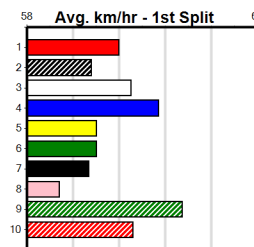

13 RACES TODAY

1

2:42PM

(VIC time)

Distance: 425m, Race Type: Tier 3 - Maiden, Total Prizemoney: $1,530
1st: $1,000, 2nd: $320, 3rd: $160, 4th: $50

MAXIMUM BARB (4) showed improvement when placed at Ballarat last time and she can go one better this time. DARRA ROGUE (1) was far from disgraced last time and he is drawn to settle closer than normal. IS IT ME (5) has claims

Watchdog Tips: 4 1 5 3 **Bet:** Win 4

Box History

Form Box	Wgt	Dist	Track	Date	Time	BON	Margin	1st/2nd (Time)	PIR	Checked	Comment	WR	Split 1	S/P	Grade	
1	DARRA ROGUE [M] $4.80															
	Far from disgraced last time, draw helps, danger															
	F Dog Dec-21 Sire: AZKABAN Dam: DARRA DAWNNE Trainer: Jenny Weber (Darraweit Guim)															
	Owner(s): A George															
	Winning Distances: < 300m (0) 300 - 399m (0) 400 - 499m (0) 500 - 599m (0) 600 - 699m (0) > 700m (0)															
	Winning Weights:															
	8th (6) 36.5 425 BEN R10 24-Mar-24 25.18 23.42 18.00 SUPER SEQUOIA (23.94) S/888 V10 6.96 $22.00 MH															
	5th (2) 35.8 390 SHP R2 16-Sep-24 22.69 22.08 5.50L HAS A LOT (22.32) S/55 SW 8.65 $8.60 M															
	Last 3 wins NOT included above															
	<table border="1" style="width: 100%; border-collapse: collapse;"> <caption>Box History</caption> <thead> <tr><th>Bx</th><th>1st</th><th>2nd</th><th>3rd</th><th>4th</th><th>5th</th><th>6th</th><th>7th</th><th>8th</th></tr> </thead> <tbody> <tr><td>1</td><td></td><td></td><td></td><td></td><td></td><td></td><td></td><td></td></tr> <tr><td>2</td><td></td><td></td><td></td><td></td><td>1</td><td></td><td></td><td></td></tr> <tr><td>3</td><td></td><td></td><td></td><td></td><td></td><td></td><td></td><td></td></tr> <tr><td>4</td><td></td><td></td><td></td><td></td><td></td><td></td><td></td><td></td></tr> <tr><td>5</td><td></td><td></td><td></td><td></td><td></td><td></td><td></td><td></td></tr> <tr><td>6</td><td></td><td></td><td></td><td></td><td></td><td></td><td></td><td>1</td></tr> <tr><td>7</td><td></td><td></td><td></td><td></td><td></td><td></td><td></td><td></td></tr> <tr><td>8</td><td></td><td></td><td></td><td></td><td></td><td></td><td></td><td></td></tr> <tr><td>Prize Best</td><td colspan="7"></td><td>$0.00</td><td></td></tr> <tr><td>Starts</td><td colspan="7">25.18(6)-24/3/24</td><td>2-0-0-0</td><td></td></tr> <tr><td>Trk/Dts</td><td colspan="7"></td><td>1-0-0-0</td><td></td></tr> <tr><td>APM</td><td colspan="7"></td><td>0</td><td></td></tr> </tbody> </table>															

Box History

2	AUSSIE FLAME [M] $12.00															
	Steady to date, needs to show more, tested															
	LTF Bitch Jan-23 Sire: AUSSIE INFRARED Dam: FAUN FLAME Trainer: Cameron Taylor (Neilborough)															
	Owner(s): HERE WE GO (SYN), C Jackson, H Taylor															
	Winning Distances: < 300m (0) 300 - 399m (0) 400 - 499m (0) 500 - 599m (0) 600 - 699m (0) > 700m (0)															
	Winning Weights:															
	3rd (2) 27.4 390 SHP R2 02-Sep-24 23.16 21.92 8.00L SCOTT LIL DIVA (22.63) M/55 8.95 $8.70 M															
	7th (7) 27.2 410 HOR R3 15-Sep-24 25.56 23.03 30.00 UP HILL SHILOH (23.48) M/67 11.37 $22.80 M															
	6th (4) 27.2 410 HOR R4 21-Sep-24 24.38 23.33 13.00 BIG SUNSHINE (23.48) Q/77 SW 10.90 $28.40 M															
	Last 3 wins NOT included above															
<table border="1" style="width: 100%; border-collapse: collapse;"> <caption>Box History</caption> <thead> <tr><th>Bx</th><th>1st</th><th>2nd</th><th>3rd</th><th>4th</th><th>5th</th><th>6th</th><th>7th</th><th>8th</th></tr> </thead> <tbody> <tr><td>1</td><td></td><td></td><td></td><td></td><td></td><td></td><td></td><td></td></tr> <tr><td>2</td><td></td><td></td><td>1</td><td></td><td></td><td></td><td></td><td></td></tr> <tr><td>3</td><td></td><td></td><td></td><td></td><td></td><td></td><td></td><td></td></tr> <tr><td>4</td><td></td><td></td><td></td><td></td><td>1</td><td></td><td></td><td></td></tr> <tr><td>5</td><td></td><td></td><td></td><td></td><td></td><td></td><td></td><td></td></tr> <tr><td>6</td><td></td><td></td><td></td><td></td><td></td><td></td><td></td><td></td></tr> <tr><td>7</td><td></td><td></td><td></td><td></td><td></td><td></td><td>1</td><td></td></tr> <tr><td>8</td><td></td><td></td><td></td><td></td><td></td><td></td><td></td><td></td></tr> <tr><td>Prize Best</td><td colspan="7"></td><td>$260.00</td><td></td></tr> <tr><td>Starts</td><td colspan="7">24.52(7)-1/3/24</td><td>FSH</td><td></td></tr> <tr><td>Trk/Dts</td><td colspan="7"></td><td>3-0-0-1</td><td></td></tr> <tr><td>APM</td><td colspan="7"></td><td>0-0-0-0</td><td></td></tr> <tr><td></td><td colspan="7"></td><td>260</td><td></td></tr> </tbody> </table>																

Box History

3	WHERE TO NEXT [M] Biks $16.00															
	Had a few chances but has talent, keep safe															
	BK Dog Mar-22 Sire: RAW ABILITY Dam: UP THE AMOUNT Trainer: Julie Chilcott (Heathcote)															
	Owner(s): Greysynd Racing (SYN), W Owen, J Chilcott, A Long															
	Winning Distances: < 300m (0) 300 - 399m (0) 400 - 499m (0) 500 - 599m (0) 600 - 699m (0) > 700m (0)															
	Winning Weights:															
	4th (7) 32.0 425 BEN R1 02-Aug-24 24.75 23.70 2.25L LIBRA COURT (24.61) M/765 6.99 $13.90 M															
	5th (6) 32.1 450 SHP R3 08-Aug-24 26.25 25.53 11.00 GO MICKY (25.53) M/656 6.90 $19.10 T3-M															
	2nd (6) 32.0 450 SHP R3 15-Aug-24 26.24 25.23 1.75L SASSY SPICE (26.12) M/322 6.88 $4.80 M															
	Last 3 wins NOT included above															
<table border="1" style="width: 100%; border-collapse: collapse;"> <caption>Box History</caption> <thead> <tr><th>Bx</th><th>1st</th><th>2nd</th><th>3rd</th><th>4th</th><th>5th</th><th>6th</th><th>7th</th><th>8th</th></tr> </thead> <tbody> <tr><td>1</td><td></td><td>1</td><td></td><td></td><td></td><td>1</td><td></td><td></td></tr> <tr><td>2</td><td></td><td>2</td><td></td><td>1</td><td></td><td></td><td></td><td>1</td></tr> <tr><td>3</td><td></td><td></td><td></td><td></td><td></td><td>1</td><td></td><td></td></tr> <tr><td>4</td><td></td><td></td><td></td><td></td><td></td><td></td><td>1</td><td>1</td></tr> <tr><td>5</td><td></td><td></td><td>1</td><td></td><td></td><td></td><td></td><td>1</td></tr> <tr><td>6</td><td></td><td>2</td><td></td><td></td><td>2</td><td>1</td><td>1</td><td></td></tr> <tr><td>7</td><td></td><td></td><td></td><td></td><td>2</td><td></td><td></td><td></td></tr> <tr><td>8</td><td></td><td></td><td>1</td><td>1</td><td></td><td></td><td></td><td></td></tr> <tr><td>Prize Best</td><td colspan="7"></td><td>$2920.00</td><td></td></tr> <tr><td>Starts</td><td colspan="7">24.52(7)-1/3/24</td><td>21-0-5-2</td><td></td></tr> <tr><td>Trk/Dts</td><td colspan="7"></td><td>5-0-2-0</td><td></td></tr> <tr><td>APM</td><td colspan="7"></td><td>1634</td><td></td></tr> </tbody> </table>