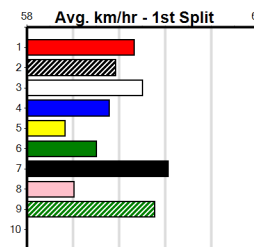

HIP POCKET BENDIGO

Distance: 425m, Race Type: Tier 3 - Grade 7, Total Prizemoney: $1,530
1st: $1,000, 2nd: $320, 3rd: $160, 4th: $50

AUDITION (3) showed his true talent with a strong 19.72 Healesville win and he looks suited in this event. VISTA ZIRCON (5) is better than his past few runs and he can show early speed at times. BOROUGH MAN (4) can race well fresh.

Watchdog Tips: 3 5 4 1 **Bet:** Win 3

1

MORaine GRACE [7] **$4.60**

Gutsy effort to score two runs back, respect

BE Bitch Jan-23 Sire: KOBLENZ Dam: MORaine COCO

Owner(s): MORaine (SYN), G Judd, S Judd

Trainer: Dean Elliot (Huntly)

Winning Distances: < 300m (0) 300 - 399m (1) 400 - 499m (0) 500 - 599m (0) 600 - 699m (0) > 700m (0)

Winning Weights: 28.5(1)

Pl	Dist	Sex	Age	Date	Time	BO	Margin	1st/2nd (Time)	PIR	Checked	Comment	WR	Split 1	S/P	Grade
6th	(8)	28.1	425	BEN	R1	02-Aug-24	25.15	23.70	8.00L	LIBRA COURT (24.61)	M/676			6.93	$5.10 M
6th	(4)	28.6	300	HVL	R1	11-Aug-24	17.50	16.65	7.50L	MR. OTTO (16.99)	M/4			4.08	$20.80 M
4th	(3)	28.4	390	SHP	R2	02-Sep-24	23.20	21.92	8.50L	SCOTT LIL DIVA (22.63)	M/34			8.74	$7.20 M
5th	(5)	28.6	425	BEN	R1	11-Sep-24	25.18	24.14	5.50L	ASTON GEIKO (24.82)	M/455			6.78	$3.50 T3-M
1st	(2)	28.5	390	SHP	R1	14-Sep-24	22.83	22.12	0.25L	BROWSER (22.84)	M/22	SW		8.49	$7.30 M
5th	(2)	28.9	425	BEN	R2	20-Sep-24	24.99	24.04	5.50L	MORaine LILLY (24.62)	M/335			6.79	$20.70 7

Last 3 wins NOT included above

Box History

Bx	1st	2nd	3rd	4th	5th	6th	7th	8th
1								
2	1							
3				1				
4						1		
5					1			
6								
7								
8						1		

Prize Best $1075.00
Starts 24.99(2)-20/9/24
Trk/Dts 6-1-0-0
APM 3-0-0-0
1075

2

BOROUGH BOUND [7] **$8.00**

Placed in four of six here, place hope again

WBEBD Dog Feb-22 Sire: FERNANDO BALE Dam: SUBLIME NEWS

Owner(s): D Gray

Trainer: Dawn Trickey (Eaglehawk)

Winning Distances: < 300m (0) 300 - 399m (1) 400 - 499m (0) 500 - 599m (0) 600 - 699m (0) > 700m (0)

Winning Weights: 31.4(1)

Pl	Dist	Sex	Age	Date	Time	BO	Margin	1st/2nd (Time)	PIR	Checked	Comment	WR	Split 1	S/P	Grade
3rd	(3)	30.8	425	BEN	R1	26-Jun-24	24.90	23.91	6.50L	ESPRESSO BABE (24.45)	Q/353			6.84	$7.20 T3-M
3rd	(8)	30.5	450	SHP	R1	04-Jul-24	26.44	25.50	12.00	JAIMANDY FRANK (25.65)	Q/223			6.82	$8.40 T3-M
4th	(1)	30.3	450	SHP	R1	11-Jul-24	26.50	25.68	7.50L	ASTON BLEND (25.99)	M/344			6.84	$9.20 T3-M
3rd	(4)	30.6	425	BEN	R2	20-Jul-24	24.73	24.13	6.50L	KURRACA KID (24.27)	M/333			6.80	$13.40 M
7th	(2)	31.4	425	BEN	R1	31-Jul-24	24.82	24.14	9.50L	ZERO KILLER (24.18)	M/666			6.74	$11.10 M
1st	(1)	31.4	390	SHP	R2	08-Aug-24	22.73	22.32	1.5L	TWO FOOT TONI (22.83)	M/11			8.79	$3.00 T3-M
5th	(8)	31.0	425	BEN	R2	14-Aug-24	24.53	23.98	2.25L	SASSY PANAMA (24.38)	M/666			6.79	$19.90 T3-7
8th	(2)	31.0	390	SHP	R9	05-Sep-24	23.28	22.17	14.00	HAMMER (22.32)	M/88			9.14	$15.40 T3-7

Last 3 wins NOT included above

Box History

Bx	1st	2nd	3rd	4th	5th	6th	7th	8th
1	1		1	1				
2							1	1
3			1					
4			2					
5								
6								
7								
8			1		1			

Prize Best $2150.00
Starts 24.53(8)-14/8/24
Trk/Dts 10-1-0-5
APM 6-0-0-4
1438