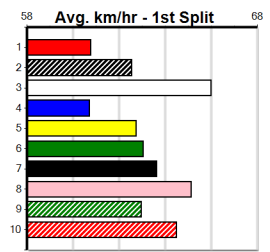

SPORTSBET GO THE BLUE DOG

Distance: 425m, Race Type: Grade 5 T3, Total Prizemoney: $1,530
1st: $1,000, 2nd: $320, 3rd: $160, 4th: $50

ESPECIAL BLONDE (3) was never headed in her handy 22.52 Shepparton win and she looks very well graded again. LATIN RHYTHM (7) has a good record here and she recorded her PB here from this draw. BROOMBRAE TOMMY (10) has solid claims

Watchdog Tips: 3 7 10 9 **Bet:** Win 3

1

SYLVAN LAKE [5] **$4.80**
Down on confidence but the draw helps, place
BK Bitch May-20 Sire: KONOMI Dam: CARLA ZEUS Trainer: Suwit Bunchusri (Talbot)
Owner(s): D Knight
Winning Distances: < 300m (0) 300 - 399m (5) 400 - 499m (3) 500 - 599m (2) 600 - 699m (0) > 700m (0)
Winning Weights: 30.8(1) 31.1(1) 31.3(2) 31.4(1) 31.5(1) 31.9(1) 32.4(1) 32.7(1) 32.9(1)

Box	1st	2nd	3rd	4th	5th	6th	7th	8th
1	2	1	1	1	2	1		
2	1	1	1	1	1	1	1	1
3			2	2	1			
4	2	4	2	2	4	2	1	1
5	2	1	2				2	1
6	2	1	4	1	3			2
7	1	1	2			1	1	1
8			3	1	1	2	2	1

Prize Best Starts Trk/Dts APM: $2125.00, 23.99(2)-4/4/23, 83-10-9-14, 29-3-3-6, 2601

2

JUIGE [5] **$21.00**
*** SCRATCHED ***
BK Bitch Nov-20 Sire: MY REDEEMER Dam: SHIMA BLAZE Trainer: Jason Formosa (Heathcote)
Owner(s): J Formosa
Winning Distances: < 300m (0) 300 - 399m (13) 400 - 499m (1) 500 - 599m (0) 600 - 699m (0) > 700m (0)
Winning Weights: 27.6(1) 28.4(1) 28.8(1) 29.2(1) 29.3(1) 29.6(2) 29.9(3) 30.0(1) 30.3(1) 30.4(1) 30.7(1)

Box	1st	2nd	3rd	4th	5th	6th	7th	8th
1	2	1	3	1	2	2	1	
2	3	1	2		3			3
3		1	1	1	2	2	2	1
4	2	4	2	1	4	3	1	2
5	2	2	3	2		3		4
6	2	3	1		7	1	4	2
7	1	3	2	2	3	2	2	
8	2	1	3	2	3	4	1	

Prize Best Starts Trk/Dts APM: $27385.00, 24.43(1)-29/12/23, 120-14-16-17, 13-1-1-1, 4313

3

ESPECIAL BLONDE [5] **$3.60**
Never headed at Shepparton, hard to reel in
RF Bitch Jul-20 Sire: ORSON ALLEN Dam: ANTARCTIC LASS Trainer: Peter Knott (Carnegie)
Owner(s): P Knott
Winning Distances: < 300m (0) 300 - 399m (5) 400 - 499m (3) 500 - 599m (0) 600 - 699m (0) > 700m (0)
Winning Weights: 26.6(1) 26.7(1) 26.9(1) 27.2(2) 27.3(1) 27.4(1) 28.2(1)

Box	1st	2nd	3rd	4th	5th	6th	7th	8th
1	3	1						1
2	1	1			1			1
3	1	2	1		1			1
4	1	2	2			2		1
5	1	2	1					1
6	2	2		1	1			1
7	1		1	1	1	1	1	1
8			1	1				2

Prize Best Starts Trk/Dts APM: $16795.00, 24.47(8)-30/12/22, 41-8-8-6, 5-0-0-0, 2211

4

LALA QUICK [5] **$12.00**
Can miss the kick, may run into traffic
RBD Dog May-21 Sire: KC AND ALL Dam: LALA SHIM Trainer: Donna Knight (Talbot)
Owner(s): D Knight
Winning Distances: < 300m (0) 300 - 399m (0) 400 - 499m (3) 500 - 599m (3) 600 - 699m (0) > 700m (0)
Winning Weights: 36.5(1) 36.8(1) 37.4(1) 37.7(1) 38.1(1) 38.5(1)

Box	1st	2nd	3rd	4th	5th	6th	7th	8th
1	1	1	4	4	3	1	1	1
2	1	2	1	1		2	1	
3	1	2	2	2	1	1	1	1
4	1	1	1	3	2			1
5	1			3	4	1	1	1
6	1	1	1	2	2	1	1	1
7	2	2	4	2	2	2		
8			1	2	3			1

Prize Best Starts Trk/Dts APM: $21813.57, 24.71(1)-24/7/24, 86-6-9-12, 3-0-1-1, 2654

5

MORAINE MIA [5] **$10.00**
Better than her past few runs, must keep safe
BK Bitch Jan-22 Sire: KINLOCH BRAE Dam: JUST LOVIN' IT Trainer: Briana Robertson-leech (Smeaton)
Owner(s): MORaine (SYN), G Judd, S Judd
Winning Distances: < 300m (0) 300 - 399m (7) 400 - 499m (1) 500 - 599m (0) 600 - 699m (0) > 700m (0)
Winning Weights: 25.5(1) 26.0(2) 26.1(1) 26.2(1) 26.3(1) 26.4(1) 26.6(1)

Box	1st	2nd	3rd	4th	5th	6th	7th	8th
1							1	
2	1	1			1		1	
3	2	1	1		1	3	2	
4	1		1	3	1		1	
5	1	1	1	2	1			
6	1	2	1		1	1	1	
7	2		1	2	1	1	1	2
8					1	1	1	

Prize Best Starts Trk/Dts APM: $10200.00, 24.40(3)-13/12/23, 45-8-4-3, 9-1-2-0, 3302