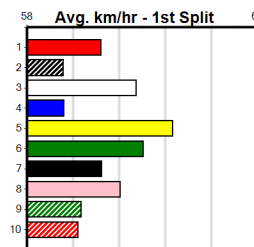

SPORTSBET NOBODY DOES IT EASIER

Distance: 425m, Race Type: Tier 3 - Maiden, Total Prizemoney: $1,530
1st: $1,000, 2nd: $320, 3rd: $160, 4th: $50

CRACKERJACK COOK (2) has been solidly placed in his past two and he won't find an easier race to win. THERMAL SMOKE (3) showed improvement last time and she can follow the two through early on. ASTON LAMBADA (6) was far from disgraced on debut

Watchdog Tips: 2 3 6 7 **Bet:** Win 2

1

LISBURN [M] **$10.00**

BK **Bitch** **Oct-22** **Sire: TOMMY SHELBY** **Dam: LIZZIE'S ENTITY** **Trainer: Donna Knight (Talbot)**

Owner(s): D Knight

Winning Distances: < 300m (0) 300 - 399m (0) 400 - 499m (0) 500 - 599m (0) 600 - 699m (0) > 700m (0)

Winning Weights:

Rank	Weight	Sex	Age	Date	Time	BOB	Margin	1st/2nd (Time)	PIR	Checked	Comment	W/R	Split 1	S/P	Grade	
7th	(6)	27.6	390	BAL	R1	23-Aug-24	23.29	22.19	13.00	BLACK LICORICE (22.42)	M/77	.	.	.	8.91	$12.60 M
5th	(8)	27.5	390	BAL	R2	28-Aug-24	23.19	22.24	13.00	ONLY EASY (22.32)	S/66	.	.	.	8.82	$23.80 M
8th	(5)	27.8	390	BAL	R1	01-Sep-24	23.27	22.35	9.50L	HIGHLAND JACK (22.63)	Q/38	.	.	.	8.67	$77.30 T3-M
3rd	(8)	27.7	425	BEN	R1	11-Sep-24	24.93	24.14	1.75L	ASTON GEIKO (24.82)	Q/112	.	.	.	6.69	$12.20 T3-M
3rd	(2)	27.5	410	HOR	R2	15-Sep-24	23.98	23.03	4.50L	DELL MISTER (23.66)	M/44	.	.	.	10.77	$16.60 M
5th	(7)	27.5	410	HOR	R4	21-Sep-24	24.25	23.33	11.00	BIG SUNSHINE (23.48)	M/46	.	.	.	10.82	$7.40 M

Last 3 wins NOT included above

Box History

Bx	1st	2nd	3rd	4th	5th	6th	7th	8th
1								
2			1					
3								
4								
5								1
6							1	
7					1			
8		1		1				

Prize Best $420.00
Starts 24.93(8)-11/9/24
Trk/Dts 6-0-0-2
APM 1-0-0-1 420

2

CRACKERJACK COOK [M] **$2.90**

RF **Dog** **Nov-22** **Sire: SUPERIOR PANAMA** **Dam: MAXIMUM KACK** **Trainer: Jordan Cooper (Lethbridge)**

Owner(s): JORDEAN (SYN), J Cooper, J Cooper

Winning Distances: < 300m (0) 300 - 399m (0) 400 - 499m (0) 500 - 599m (0) 600 - 699m (0) > 700m (0)

Winning Weights:

Rank	Weight	Sex	Age	Date	Time	BOB	Margin	1st/2nd (Time)	PIR	Checked	Comment	W/R	Split 1	S/P	Grade	
6th	(6)	32.9	390	BAL	R2	07-Aug-24	23.06	22.08	7.00L	MY MATE NICK (22.59)	S/67	.	.	.	8.92	$11.10 M
4th	(8)	33.0	390	BAL	R1	14-Aug-24	22.89	21.94	3.75L	ASTON TAFARI (22.63)	S/44	.	.	.	8.84	$6.60 M
5th	(7)	32.5	390	BAL	R1	21-Aug-24	22.88	22.10	4.25L	MORAINÉ HOPE (22.59)	S/64	.	.	.	8.90	$6.10 M
5th	(1)	32.2	390	BAL	R2	01-Sep-24	23.26	22.35	6.00L	COUNTY TYRONE (22.84)	M/75	.	.	.	9.17	$3.90 T3-M
4th	(7)	32.2	390	BAL	R1	09-Sep-24	22.98	22.01	2.25L	ART CADEAUX (22.83)	M/64	.	.	.	8.82	$5.30 T3-M
4th	(4)	32.2	450	WBL	R3	12-Sep-24	25.81	25.32	4.50L	INFRA ROCK (25.51)	M/555	.	.	.	6.97	$38.00 M
2nd	(2)	32.4	450	BAL	R2	16-Sep-24	25.92	25.34	1.75L	MAX KANE (25.81)	M/432	.	.	.	6.80	$4.30 T3-M
3rd	(8)	32.4	450	BAL	R1	23-Sep-24	26.40	25.64	6.00L	SPEEDY RICCARDO (25.99)	M/655	.	.	.	6.98	$4.30 T3-M

Last 3 wins NOT included above

Box History

Bx	1st	2nd	3rd	4th	5th	6th	7th	8th
1					1			
2	1							
3								
4				1				
5								
6						1		
7				1	1			
8		1	1					

Prize Best $680.00
Starts FSH
Trk/Dts 8-0-1-1
APM 0-0-0-0 665