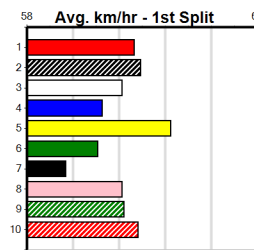

HANRAHAN PLUMBING

Distance: 425m, Race Type: Tier 3 - Grade 6, Total Prizemoney: $1,530
1st: $1,000, 2nd: $320, 3rd: $160, 4th: $50

IN SECRET (1) owns a handy 24.19 PB here and she is drawn to atone for some luckless runs of late. HELLO COOPER (3) was a gutsy 24.55 winner here last time and he can pressure the red throughout. NALA'S GHOST (2) can run a cheeky race

Watchdog Tips: 1 3 2 4 Bet: Win 1

Race card for IN SECRET [6] (Bitch, Apr-22). No luck of late, drawn to atone, go close. $3.60. Trainer: Jennifer Torr (Myers Flat). Includes box history and prize details.

Race card for NALA'S GHOST (NSW)[6] (Dog, Jan-22). Handy effort two runs back, threat if steps. $3.50. Trainer: Jye Formosa (Heathcote). Includes box history and prize details.

Race card for HELLO COOPER [6] (Dog, Mar-22). Gutsy effort to score last time, main danger. $3.60. Trainer: Jane Hooke (Huntly). Includes box history and prize details.

Race card for SEE SPARKS FLY [6] (Bitch, Jun-21). Consistent type, solid turn of foot, keep safe. $9.00. Trainer: Bernard Seymour (Woodvale). Includes box history and prize details.

Race card for ALONZO THRILLS [6] Biks (Bitch, Aug-21). Just not racing well enough, draw is a worry. $16.00. Trainer: Aroha Hemingway (Rochester). Includes box history and prize details.

1

2

3

4

5