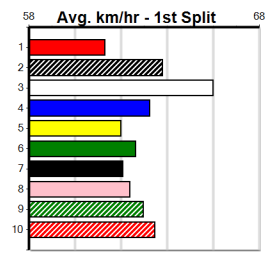

Bendigo
10
5:42PM
(VIC time)

MADE SOLUTIONS ELECTRICAL AND DATA

Distance: 425m, Race Type: Grade 5 T3, Total Prizemoney: $1,530
1st: $1,000, 2nd: $320, 3rd: $160, 4th: $50

INGA SALLY (3) has shown good early pace in her past two placings and she can get the job done today. TORNADO JACK (7) has a solid record here and he can work into the mix mid race.
FERNBANK FLYER (1) should race well fresh.

Watchdog Tips: **3** **7** **1** **2** **Bet:** **Win 3**

1

FERNBANK FLYER [5] Resuming, capable when fit, can threaten **$4.60**
BE Bitch Sep-20 Sire: MY REDEEMER Dam: FABREGAL Trainer: Briana Robertson-leech (Smeaton) ENG BAL 2024-09-30
Owner(s): B Robertson-leech
Winning Distances: < 300m (0) 300 - 399m (4) 400 - 499m (4) 500 - 599m (0) 600 - 699m (0) > 700m (0)
Winning Weights: 25.9(1) 26.3(1) 26.4(1) 26.6(1) 26.7(2) 26.8(1) 27.4(1)
3rd (7) 27.8 390 BAL R12 02-Jun-24 22.98 22.08 7.50L ROXY EGGNOG (22.46) M/62 . . . W 8.99 $6.40 T3-5
1st (6) 27.4 425 BEN R12 08-Jun-24 24.51 24.27 0.10L CLASSY SHIFTER (24.52) M/332 . . . . 6.78 $10.90 5
7th (3) 27.2 425 BEN R10 12-Jun-24 24.86 23.95 5.00L SIALA GIBLET (24.51) M/467 . . . . 6.76 $15.00 5
7th (1) 26.5 390 WBL R6 24-Jun-24 23.22 22.13 9.50L GOLDEN SCOTCH (22.58) M/67 . . . . 9.03 $4.80 5
6th (2) 26.4 425 BEN R11 03-Jul-24 24.90 24.04 8.50L TWILIGHT KING (24.31) M/766 . . . . 7.10 $7.80 5
3rd (7) 26.5 390 WBL R12 08-Jul-24 22.79 22.15 6.00L MIGHTY MOLLY (22.39) M/55 . . . . 9.09 $12.00 5
2nd (1) 26.5 410 HOR R12 13-Jul-24 23.98 23.35 3.25L SLEEK BLAZER (23.76) M/43 . . . . 10.93 $13.90 T3-5
8th (5) 26.7 390 BAL R12 22-Jul-24 23.02 22.36 7.00L CRACKERJACK BERN M/87 . . . . 8.99 $28.00 T3-5
Last 3 wins NOT included above
1st (1) 26.3 390 BAL R4 29-May-23 22.55 22.28 0.50L MILSKI (22.58) Q/22 . . . SW . 8.66 $3.10 T3-5
1st (2) 26.7 390 BAL R5 03-Jul-23 22.63 22.23 1.5L ASTON DYNASTY (22.73) Q/22 . . . . 8.73 $10.30 T3-5
1st (4) 25.9 425 BEN R12 31-Jan-24 24.31 23.94 0.50L SON OF BROCK (24.34) M/322 . . . SW . 6.71 $5.60 5

2

SPOILER ALERT [5] Steady record here but this is easier, respect **$8.00**
BD Dog Nov-21 Sire: FERAL FRANKY Dam: NICKO DANCER Trainer: Barry Hall (Dingee)
Owner(s): J Hall
Winning Distances: < 300m (0) 300 - 399m (5) 400 - 499m (0) 500 - 599m (0) 600 - 699m (0) > 700m (0)
Winning Weights: 28.8(1) 29.0(2) 29.1(1) 29.2(1)
6th (6) 30.2 390 SHP R12 15-Jul-24 22.66 22.02 7.50L TAT LIBBY (22.15) M/66 . . . . 8.62 $36.90 X45
2nd (4) 30.5 390 SHP R12 25-Jul-24 22.55 22.20 1.5L FEATHERS (22.45) M/22 . . . . 8.70 $2.60 T3-5
2nd (6) 30.8 390 SHP R12 01-Aug-24 22.41 22.17 3.75L OUR GIRL ROXY (22.17) M/63 . . . . 8.71 $7.30 T3-5
8th (2) 30.6 390 SHP R10 05-Aug-24 22.91 22.08 11.00L OCEAN BURN (22.19) Q/48 . . . SW . 8.58 $21.10 5
6th (3) 30.8 390 SHP R5 22-Aug-24 22.97 22.33 2.50L CARAJILLO (22.80) M/76 . . . . 8.72 $5.60 T3-5
6th (4) 30.9 390 SHP R11 05-Sep-24 22.63 22.17 7.00L MICK SAYS SO (22.17) M/88 . . . . 8.87 $3.60 T3-5
3rd (8) 30.8 425 BEN R3 13-Sep-24 24.57 23.70 5.50L ARTS INFERNO (24.19) M/322 . . . . 6.75 $12.70 5
8th (7) 30.8 425 BEN R12 20-Sep-24 24.82 24.04 6.00L FASCINATE BLAZE (24.42) M/788 . . . . 6.77 $10.90 5
Last 3 wins NOT included above
1st (5) 28.8 390 SHP R10 01-Feb-24 22.44 22.17 2.00L CINNABAR ICON (22.56) M/11 . . . SW . 8.47 $14.10 T3-6
1st (7) 29.0 390 SHP R4 12-Feb-24 22.50 22.01 3.5L ZAP (22.73) M/11 . . . . 8.53 $11.80 5
1st (8) 29.1 390 SHP R12 08-Apr-24 22.23 21.71 1.25L RADEBE (22.31) M/22 . . . . 8.48 $8.20 5