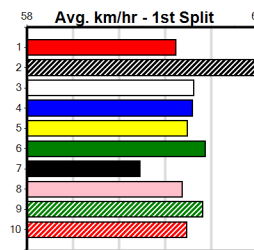

AG TYRES & WHEELS

Distance: 425m, Race Type: Grade 5 T3, Total Prizemoney: $1,530
1st: $1,000, 2nd: $320, 3rd: $160, 4th: $50

BOROUGH COOK (2) has been racing well up the straight of late and he will prove hard to reel in if he can handle the bend. HELLBOY (1) has a good record here and he will get some cover from the two early on. GOLD GIZMO (7) is well drawn out wide

Watchdog Tips: 2 1 7 5 Bet: Box Quinella 1,2,7 ($10 for 333.33%)

HELLBOY (SA)[5] Good record here, gets cover early, danger $3.60
BK Dog Dec-20 Sire: ELITE STATE Dam: DUSTY PEARL
Owner(s): G Lemin
Trainer: Gayle Lemin (Axdedale)
Winning Distances: < 300m (0) 300 - 399m (6) 400 - 499m (4) 500 - 599m (0) 600 - 699m (0) > 700m (0)
Box History table and Prize Best Starts table included.

BOROUGH COOK [5] Impressive straight track form, hard to reel in $4.80
BK Dog Jun-21 Sire: FERNANDO BALE Dam: MAGIC MOON DUST
Owner(s): G Bahen
Trainer: Glenn Bahen (Broadford)
Winning Distances: < 300m (0) 300 - 399m (9) 400 - 499m (0) 500 - 599m (0) 600 - 699m (0) > 700m (0)
Box History table and Prize Best Starts table included.

ELARA BALE (NSW)[5] Strong effort to score last time, place claims $6.00
BK Bitch Jan-22 Sire: FERAL FRANKY Dam: DYNA DANNA
Owner(s): B Wheeler
Trainer: Robert Camilleri (Lara)
Winning Distances: < 300m (0) 300 - 399m (3) 400 - 499m (5) 500 - 599m (0) 600 - 699m (0) > 700m (0)
Box History table and Prize Best Starts table included.

AFFAIR BEAUTY [5] Hasn't won for some time now, prefer others $16.00
F Bitch Apr-20 Sire: ORSON ALLEN Dam: HOO GUR AFFAIR
Owner(s): M Hanke
Trainer: Martin Hanke (Locksley)
Winning Distances: < 300m (0) 300 - 399m (2) 400 - 499m (10) 500 - 599m (0) 600 - 699m (0) > 700m (0)
Box History table and Prize Best Starts table included.

SOLEUS [5] Tough draw but has good muster, keep safe $9.00
BK Dog Dec-19 Sire: AUSSIE INFRARED Dam: TEMPORALIS
Owner(s): TABB FAMILY (SYN), M Tabb, S Tabb, K Tabb
Trainer: Mathew Tabb (Lara)
Winning Distances: < 300m (0) 300 - 399m (13) 400 - 499m (7) 500 - 599m (0) 600 - 699m (0) > 700m (0)
Box History table and Prize Best Starts table included.