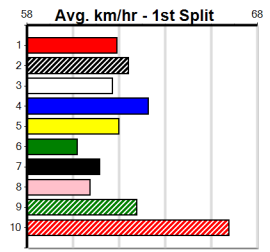

ONE MORE RACE TO GO

Distance: 425m, Race Type: Grade 5 T3, Total Prizemoney: $1,530
1st: $1,000, 2nd: $320, 3rd: $160, 4th: $50

HARTLAND DUKE (1) is better than his past two runs and he is drawn to make every post a winner.
LALA SPEED (6) is better than his past few runs and he will be strong in the run home. URANA
FERNANDO (7) has solid claims.

Watchdog Tips: **1** **6** **7** **8** Bet: **Box Quinella 1,6,7 ($10 for 333.33%)**

HARTLAND DUKE [5] Drops in class, gets the gun run, go close **$3.60**
BK Dog Mar-22 Sire: ASTON DUKE Dam: TREY SMIDGE Trainer: Jason Formosa (Heathcote)
Owner(s): B Evans
Winning Distances: < 300m (0) 300 - 399m (2) 400 - 499m (1) 500 - 599m (0) 600 - 699m (0) > 700m (0)
Winning Weights: 33.8(1) 33.9(1) 34.3(1)
5th (6) 34.4 390 SHP R10 15-Aug-24 22.91 22.36 7.00L MARIETTA ICON (22.43) M/55 . . . . 8.80 $18.30 6G
1st (5) 34.3 425 BEN R4 21-Aug-24 24.63 24.10 1.00L SASSY RICO (24.69) M/333 . . . SW . 6.76 $10.50 6G
7th (5) 34.1 425 BEN R12 28-Aug-24 25.15 24.19 13.00 CRUSOE RICO (24.29) M/677 . . . . 6.95 $10.80 T3-5
6th (4) 33.6 390 BAL R11 02-Sep-24 23.00 22.64 3.25L NO MANNERS (22.77) M/44 . . . . 8.78 $11.10 5
5th (4) 33.7 300 HVL R10 06-Sep-24 17.37 16.80 7.50L ASTON WASHINGTON M/4 . . . . 4.10 $30.60 T3-RW
2nd (4) 33.8 390 SHP R13 12-Sep-24 22.65 22.24 1.5L PAT PENNY (22.56) Q/22 . . . . 8.62 $5.30 5
7th (5) 33.8 390 BAL R3 16-Sep-24 23.21 22.20 14.00 BLACKPOOL RANGER M/67 . . . . 8.69 $21.50 T3-RW
7th (6) 33.8 390 WBL R12 23-Sep-24 23.07 22.47 7.50L CRUISIN' CHERRY (22.56) M/67 . . . . 9.18 $16.90 5
Last 3 wins NOT included above
1st (2) 33.9 390 WBL R1 10-Jun-24 22.52 22.18 2.50L SAINT RAINE (22.69) Q/11 . . . SW . 8.69 $16.10 M
1st (5) 33.8 390 WBL R3 24-Jun-24 22.58 22.13 0.25L MORAIN MILEY (22.59) M/22 . . . . 8.79 $9.90 7

HYDRO GLIDE [5] Biks Needs to lead, flat patch mid race, risky **$9.00**
BD Dog Jun-20 Sire: ASTON DEE BEE Dam: SUMMER SKYE Trainer: Kevin Ashton (Charlton)
Owner(s): K Ashton
Winning Distances: < 300m (0) 300 - 399m (1) 400 - 499m (5) 500 - 599m (0) 600 - 699m (0) > 700m (0)
Winning Weights: 33.0(1) 33.1(1) 33.4(2) 33.8(2)
7th (2) 33.2 425 BEN R11 05-Jun-24 24.85 24.06 12.00 SANDY CABANG (24.06) M/334 . . . . 6.67 $8.80 5
1st (4) 33.4 425 BEN R12 26-Jun-24 24.65 23.91 0.50L DASHING ROBIN (24.68) M/111 . . . . 6.69 $6.10 T3-5
7th (5) 33.3 390 SHP R5 11-Jul-24 22.97 22.09 6.50L FOUR BARRELS (22.54) Q/67 . . . . 8.77 $14.50 T3-5
4th (7) 33.3 425 BEN R4 20-Jul-24 24.78 24.13 5.50L HELLBOY (24.41) M/433 . . . . 6.80 $40.10 5
6th (6) 32.9 425 BEN R12 14-Aug-24 25.01 23.98 6.00L ZIP UP ANDY (24.62) M/344 . . . . 6.78 $14.50 T3-5
8th (3) 33.1 425 BEN R5 21-Aug-24 24.92 24.10 8.50L MY GIRL PIPER (24.34) M/667 . . . . 6.80 $64.10 5
2nd (5) 33.0 425 BEN R13 11-Sep-24 24.97 24.14 2.00L GET IT DONE (24.83) M/222 . . . . 6.74 $15.00 T3-5
5th (6) 33.3 425 BEN R12 18-Sep-24 24.65 24.12 8.00L CRUSOE RICO (24.12) M/665 . . . . 6.80 $29.40 T3-5
Last 3 wins NOT included above
1st (2) 33.0 425 BEN R9 01-Mar-23 24.21 24.01 3.00L COOL WHIP (24.41) M/111 . . . . 6.61 $7.70 6G
1st (4) 33.1 410 HOR R5 25-Jul-23 23.59 23.08 0.75L ABBY'S COMET (23.63) Q/11 . . . SW . 10.45 $25.90 5
1st (8) 33.8 410 HOR R10 03-Dec-23 23.66 23.15 1.25L CHASING THUNDER (23.73) M/11 . . . SW . 10.43 $41.10 T3-5