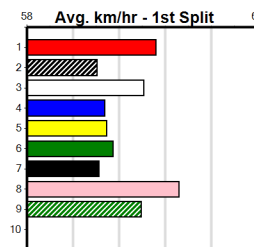

BENDIGO ADVERTISER (1-2 WINS)

Distance: 500m, Race Type: Tier 3 - Restricted Win, Total Prizemoney: $1,740
1st: $1,150, 2nd: $360, 3rd: $180, 4th: $50

SLOAN STREET (8) has turned in some eye catching performances of late and she should have the pace to cross early on. MORE VOLTAGE (2) has been placed in three of his past four and he just needs room early on. CORNHILL STORM (3) has claims

Watchdog Tips: 8 2 3 1 Bet: Win 8

GREYSYND FEVER [6] Struggling but goes well here, place claims $5.00
RF Bitch May-22 Sire: ORSON ALLEN Dam: MILLY MAC
Owner(s): Greysynd Racing (SYN), W Owen, J Chilcott, A Long
Trainer: Michael Chilcott (Heathcote)
Winning Distances: < 300m (0) 300 - 399m (0) 400 - 499m (2) 500 - 599m (0) 600 - 699m (0) > 700m (0)
Winning Weights: 25.7(1) 25.9(1)
8th (8) 25.6 450 SHP R5 01-Aug-24 26.50 25.43 16.00 RESCHEDULE (25.43) M/678 . . . 6.91 $13.90 T3-RW
8th (2) 25.4 450 SHP R7 08-Aug-24 26.53 25.53 14.00 ALL JAZZ (25.58) M/477 . . . 7.02 $17.40 T3-RW
3rd (3) 25.1 410 HOR R10 17-Aug-24 24.23 23.09 10.00 BLOCK A BABE (23.55) M/33 . . . 10.82 $53.60 6G
7th (8) 24.9 400 WGL R3 22-Aug-24 23.42 22.55 7.00 TORRENTIAL (22.95) S/66 . . . W 8.61 $19.70 6G
6th (5) 25.2 450 SHP R7 29-Aug-24 26.70 25.54 17.00 MAX ROSE (25.54) S/877 . . . . 7.03 $58.60 X67
7th (5) 25.3 450 SHP R5 05-Sep-24 26.27 25.41 7.00 PAW QUAIL (25.80) M/777 . . . . 7.02 $41.30 T3-RW
6th (3) 25.5 500 BEN R8 11-Sep-24 29.13 28.32 12.00 BOUNDING CHIEF (28.32) M/755 . . . . 6.88 $28.00 T3-RW
7th (5) 24.8 460 GEL R4 17-Sep-24 27.07 26.06 7.50L SHE'S WIRED (26.56) M/877 . . . W 7.17 $58.40 6G
Last 3 wins NOT included above
1st (1) 25.7 400 MTG R2 19-May-24 23.46 23.01 4.25L RHYME DUST (23.76) 0 SAMP 10.99 $1.28 M
1st (1) 25.9 400 MTG R3 30-May-24 23.94 23.60 0.50L CRICKET TRAGIC (23.97) 0 VINJ(21) 11.21 $3.30 RW

MORE VOLTAGE [7] Racing well, good mid race pace, danger $4.00
BK Dog Mar-22 Sire: MY REDEEMER Dam: HEADSPACE
Owner(s): I Hopper
Trainer: Ian Hopper (Werribee)
Winning Distances: < 300m (0) 300 - 399m (0) 400 - 499m (1) 500 - 599m (0) 600 - 699m (0) > 700m (0)
Winning Weights: 31.8(1)
2nd (5) 31.4 545 BAL R7 28-Jul-24 31.71 31.32 3.5L JALAPENO GEM (31.47) M/3322 . . . . 6.90 $10.30 T3-RW
7th (2) 31.2 460 GEL R5 03-Aug-24 26.83 26.23 9.00L WINTER BALE (26.23) M/567 . . . . 6.87 $12.80 X67
4th (2) 31.3 460 GEL R5 06-Aug-24 26.34 25.67 4.75L PAW LARRY (26.02) M/343 . . . . 6.84 $10.90 X67
4th (5) 31.3 500 BEN R5 16-Aug-24 28.75 28.00 5.50L BLACK THUMB (28.38) M/233 . . . . 6.77 $11.70 X67
2nd (8) 31.2 545 BAL R7 21-Aug-24 31.83 31.24 0.25L URANA ZOOM (31.82) S/4344 . . . . 6.88 $11.20 S
6th (3) 31.2 460 GEL R7 03-Sep-24 26.54 25.99 7.50L ASTON BAMFORD (26.04) M/465 . . . . 6.73 $26.40 X67
3rd (2) 31.2 500 BEN R4 13-Sep-24 28.74 28.20 1.25L CAN'T PARK THERE (28.65) M/554 . . . . 6.79 $9.90 X67
3rd (5) 31.2 545 BAL R10 16-Sep-24 31.55 31.35 3.00L REGAL BARRY (31.35) M/6643 . . . . 7.08 $4.60 T3-RW
Last 3 wins NOT included above
1st (6) 31.8 400 GEL R1 30-Apr-24 23.27 22.73 5.50L DONATELLO ZEAL (23.65) M/21 . . . . 8.72 $1.70 M