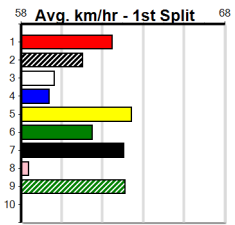

HURRICANE BERT (8) turned in a big performance to score last time and he is ideally drawn out wide. EDINBURGH BALE (7) was impressive at Geelong last time and he should be in the firing line throughout.

Watchdog Tips:

8

7

6

4

Bet:

Win 8

Form	Box	Weight	Dist	Track	Date	Time	BON	Margin	1st/2nd (Time)	PIR	Checked	Comment	W/R	Split 1	S/P	Grade

1 LITTLE TIC [7] Biks *Poor strike rate, needs to lead, tough ask* **$21.00**

WBK B Mar-22 PURE TITANIUM **CRUISING FOUR**

Trainer: Judith Condo (Pyramid Hill)

7th (3)	26.6	410	HOR	R1	19-Aug-24	24.34	22.84	12.00	CRACKERJACK TONK (23.52)	M/67	.	.	.	10.98	$95.70	7
5th (2)	26.7	410	HOR	R9	27-Aug-24	23.96	23.09	8.50	PAW JULIA (23.39)	M/65	.	.	.	10.77	$53.50	7
3rd (8)	26.9	485	HOR	R7	03-Sep-24	27.90	27.28	6.50	KURRACA KID (27.45)	S/654	.	.	.	6.98	$44.00	X67
6th (7)	27.1	450	SHP	R9	07-Sep-24	26.28	25.49	6.50	LAS YOU WERE (25.84)	M/666	.	.	.	6.88	$14.60	7

Owner(s): J Condo

Winning Boxes

1	2	3	4	5	6	7	8
				1			
Prize	$3,840.00						
Best	27.90						
Starts	25-1-1-5						
Trk/Dst	1-0-0-1						
APM	$2011						

2 MAN OF ACTION [7] **** SCRATCHED **** **$12.00**

BK D Aug-21 BARCIA BALE **STACEY KEEPING**

Trainer: Jack Clarke (Creswick)

8th (2)	30.1	390	WBL	R9	17-Jun-24	23.32	22.51	8.50	TESSA DENMARK (22.73)	S/78	.	.	.	9.14	$19.70	7
5th (7)	29.7	390	WBL	R4	08-Jul-24	23.49	22.15	9.00	SHOWGIRL KARA (22.88)	M/36	.	.	.	8.98	$15.20	7
7th (7)	29.9	300	HVL	R2	12-Jul-24	17.65	16.68	14.00	STORM SENSATION (16.68)	M/7	.	.	.	4.20	$54.30	T3-7
7th (8)	31.8	390	BAL	R9	02-Sep-24	23.47	22.64	8.50	CAPUANO (22.88)	S/26	.	.	.	8.65	$6.40	7

Owner(s): J Clarke

Winning Boxes

1	2	3	4	5	6	7	8
		1					
Prize	$1,980.00						
Best	FSH						
Starts	22-1-1-2						
Trk/Dst	0-0-0-0						
APM	$132						

3 BELFAST LILY [7] *One paced and will get run off her feet, tested* **$10.00**

BE B Oct-21 SHIMA SHINE **LIZZIE'S ENTITY**

Trainer: Donna Knight (Talbot)

7th (4)	27.3	450	BAL	R6	23-Aug-24	26.62	25.41	12.00	MITZI ROCKS (25.79)	S/887	.	.	.	6.96	$52.40	7
3rd (3)	27.8	390	BAL	R9	02-Sep-24	23.18	22.64	4.50	CAPUANO (22.88)	M/84	.	.	.	8.97	$4.60	7
7th (3)	27.5	390	BAL	R9	06-Sep-24	23.28	22.42	13.00	ZOOM BOOM (22.42)	M/87	.	.	.	8.97	$51.70	7
4th (7)	27.4	425	BEN	R2	11-Sep-24	24.95	24.14	5.50	GRANNIE MAY (24.59)	M/885	.	.	.	7.10	$29.60	T3-7

Owner(s): D Knight

Winning Boxes

1	2	3	4	5	6	7	8
		1					
Prize	$2,960.00						
Best	FSTD						
Starts	36-1-2-6						
Trk/Dst	0-0-0-0						
APM	$1542						

4 COUNTY TYRONE [7] *Can hit the line solidly, put in exotics* **$6.00**

BK D Oct-21 SHIMA SHINE **LIZZIE'S ENTITY**

Trainer: Suwit Bunchusri (Talbot)

3rd (5)	34.4	390	BAL	R2	25-Aug-24	22.60	22.06	1.00	COLOURFUL MAGIC (22.53)	S/85	.	.	.	8.88	$62.90	T3-M
1st (5)	34.6	390	BAL	R2	01-Sep-24	22.84	22.35	2.50	HEART TO HEART (23.00)	S/43	.	.	.	9.07	$11.80	T3-M
4th (2)	34.8	390	BAL	R9	06-Sep-24	22.87	22.42	6.50	ZOOM BOOM (22.42)	S/76	.	.	.	8.94	$8.90	7
2nd (5)	34.3	425	BEN	R2	11-Sep-24	24.91	24.14	4.75	GRANNIE MAY (24.59)	S/777	.	.	.	7.06	$47.60	T3-7

Owner(s): D Knight

Winning Boxes

1	2	3	4	5	6	7	8
				1			
Prize	$3,805.00						
Best	28.55						
Starts	41-1-4-5						
Trk/Dst	1-0-0-0						
APM	$2327