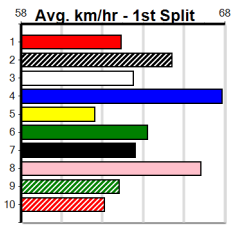

# CRYMELON KENNELS

Distance: 410m, Race Type: Mixed 6/7, Total Prizemoney: \$2,925  
1st: \$1,950, 2nd: \$600, 3rd: \$300, 4th: \$75