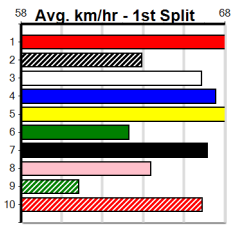

ON-SITE ENGINEERING

Distance: 410m, Race Type: Mixed 4/5, Total Prizemoney: $3,360
1st: $2,250, 2nd: $690, 3rd: $345, 4th: $75

6

7:30PM

(VIC time)

Watchdog Tips: 0 0 0 0 Bet:

Main table containing race details for 10 horses, including names like ASTON FANTASTIC, PATRICE LASS, ORIENTAL OPHELIA, BEN SHAKER, DUNACH FIREBALL, MIGHTY QUINN, POSIE YOU PEST, DANE MULLANE, DASHER BALE, and CLASSIC REWARD. Each entry includes race number, horse name, box, weight, distance, track, date, time, BON, Margin, 1st/2nd (Time), PIR, Checked, Comment, W/R, Split 1, S/P, Grade, and a 'Winning Boxes' table.