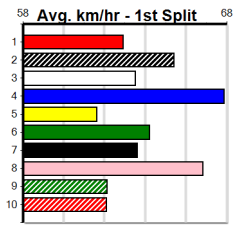

11
9:20PM
(VIC time)

Watchdog Tips: 0 0 0 0 Bet:

Form Box Weight Dist Track Date Time BON Margin 1st/2nd (Time) PIR Checked Comment W/R Split 1 S/P Grade

1 KRAKEN HUGGIE [6]												Winning Boxes							
F D Feb-22 FERAL FRANKY KRAKEN LIGHTNING												1 2 3 4 5 6 7 8							
Trainer: Barry Hall (Dingee)												1 1 1 1 1 1 1 1							
6th (3) 31.9 425 BEN R9 31-Jul-24 25.11 24.14 12.00LJARMON (24.31) M/544 . . . . . 6.78 $6.60 7												Prize Best $3,820.00							
4th (5) 31.6 425 BEN R9 07-Aug-24 24.44 24.28 2.50LSASSY RICO (24.28) M/222 . . . . . 6.67 $5.60 7												Starts FSH 20-2-3-2							
1st (3) 32.2 390 SHP R9 15-Aug-24 22.47 22.36 4.75LBRASTON MISS (22.80) M/111 . . . . . 8.51 $2.10 7												Trk/Dst 0-0-0-0							
6th (5) 32.2 390 SHP R9 26-Aug-24 22.82 22.16 10.00LOUR REGARDS (22.16) M/66 . . . . . 8.67 $28.20 X67												APM $2432							
Owner(s): EYLES (SYN), K Eyles, H Eyles, D Eyles																			

2 STAR COMMAND [6]												Winning Boxes							
BK D Sep-22 COSMIC RUMBLE REAL REWARD												1 2 3 4 5 6 7 8							
Trainer: Natalie Presutto (Devon Meadows)												1 1 1 1 1 1 1 1							
2nd (1) 30.1 400 WGL R1 30-Jul-24 22.77 22.45 0.75LRHYTHMIC ENERGY (22.73) Q/11 . . . . . 8.41 $2.40 M												Prize Best $5,710.00							
3rd (8) 30.0 400 WGL R1 02-Aug-24 23.16 22.57 1.75LSHARNI'S SECRET (23.05) M/65 . . . . . 8.71 $1.80 M												Starts FSH 7-2-3-2							
1st (8) 30.2 460 WGL R2 13-Aug-24 26.12 25.71 0.75LEXTINCT (26.17) Q/111 . SW . . . . . 6.54 $1.60 MH												Trk/Dst 0-0-0-0							
1st (6) 30.3 400 WGL R9 10-Sep-24 23.06 22.52 0.75LPROMISES TO BE (23.11) M/21 . . . . . 8.10 $2.90 X67												APM $5294							
Owner(s): Three Little Pigs and The Big Bad Wolf (SYN), J Presutto, P Presutto, A Presutto, D Presutto																			

3 WELLERMAN [7]												Winning Boxes							
F D Oct-22 FERAL FRANKY CALL ME BUBBLES												1 2 3 4 5 6 7 8							
Trainer: Peter Dunlevey (Cohuna)												1 1 1 1 1 1 1 1							
8th (2) 33.5 425 BEN R4 19-Jul-24 24.90 23.78 12.00LBALA ACE (24.12) M/887 . . . . . 6.87 $9.50 X67												Prize Best $2,795.00							
3rd (1) 33.5 390 SHP R2 10-Aug-24 22.64 22.14 4.50LZAMBADA ICON (22.33) M/33 . . . . . 8.81 $2.00 7												Starts FSH 10-1-3-1							
7th (7) 33.8 425 BEN R2 14-Aug-24 24.61 23.98 3.25LSASSY PANAMA (24.38) M/455 . . . . . 6.75 $3.90 T3-7												Trk/Dst 0-0-0-0							
6th (5) 33.5 390 SHP R9 05-Sep-24 22.86 22.17 8.00LHAMMER (22.32) M/56 . . . . . 8.79 $4.10 T3-7												APM $1709							
Owner(s): P Dunlevey																			

4 TYCOON JILL [7]												Winning Boxes							
BK B Feb-23 ASTON RUPEE UP HILL JILL												1 2 3 4 5 6 7 8							
Trainer: David Geall (Lara)												1 1 1 1 1 1 1 1							
1st (6) 29.8 410 HOR R1 10-Sep-24 23.62 22.93 0.025LDELL MISTER (23.63) M/22 . . . . . 10.43 $3.20 M												Prize Best $1,680.00							
Owner(s): P Moody												Starts FSH 23.62							
												Trk/Dst 1-1-0-0							
												APM $1680							

5 ASTON RANDAL [6]												Winning Boxes							
BK D Jan-21 FERNANDO BALE ASTON LOLITA												1 2 3 4 5 6 7 8							
Trainer: David Torr (Myers Flat)												1 1 1 1 1 1 1 1							
6th (1) 33.3 400 GEL R10 18-Jun-24 23.20 22.63 8.50LRAPIDFIRE LAYLA (22.63) M/56 . . . . . 8.75 $16.60 6G												Prize Best $10,835.00							
8th (6) 33.5 390 SHP R11 29-Jun-24 23.68 22.71 12.00BLUE RISE (22.87) M/88 . . . . . 8.97 $21.70 T3-6												Starts FSH 54-2-10-10							
7th (7) 33.7 390 SHP R4 10-Aug-24 22.76 22.14 6.50LLEKTRA FRED (22.33) M/54 . . . . . 8.89 $39.00 RW												Trk/Dst 18-1-2-2							
4th (1) 33.6 400 GEL R11 03-Sep-24 23.14 22.31 4.75LFANCY KIAARN (22.81) Q/52 . . . . . 8.75 $51.40 X67												APM $971							
Owner(s): D Torr