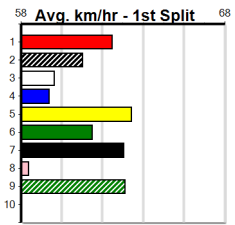

Watchdog Tips:

0 0 0 0

Bet: