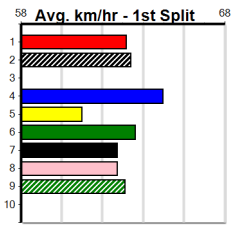

Horsham

7:50PM (VIC time)

GREYHOUND ADOPTION PROGRAM

Distance: 485m, Race Type: Mixed 6/7, Total Prizemoney: $3,340
1st: $2,230, 2nd: $690, 3rd: $345, 4th: $75

Watchdog Tips: **0** **0** **0** **0** Bet: **0**