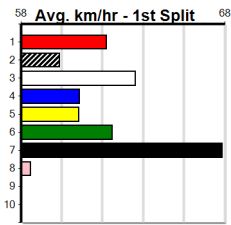

Horsham

SHIMA SHINE AT STUD

Distance: 410m, Race Type: Maiden, Total Prizemoney: \$2,535
1st: \$1,680, 2nd: \$520, 3rd: \$260, 4th: \$75

2

6:02PM

(VIC time)

Watchdog Tips:

0