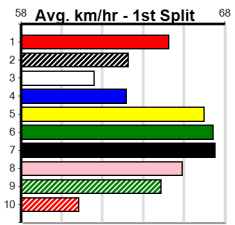

WEBB CON MARINE

Distance: 485m, Race Type: Mixed 4/5, Total Prizemoney: \$3,875
1st: \$2,600, 2nd: \$800, 3rd: \$400, 4th: \$75

EXTREMELY POTENT (7) is armed with blistering pace once balanced and he should be off and gone mid race. LUPINI MONELLI (5) was narrowly beaten here last week and she should be in the mix again. LALA RAPID (3) has solid claims.