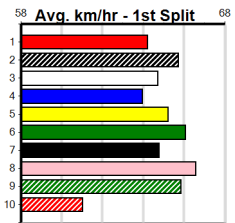

LOCKS CONSTRUCTIONS

Distance: 410m, Race Type: Grade 5, Total Prizemoney: $2,925
1st: $1,950, 2nd: $600, 3rd: $300, 4th: $75

5

7:07PM

(VIC time)

BEBOP JAZZ (8) is having her first look here but she is an exciting prospect and she will get plenty of room early on. TURBO GEORGE (2) blew up the clock when scoring at Geelong and he just needs to step.

Watchdog Tips:

8

2

5

1

Bet:

Win 8