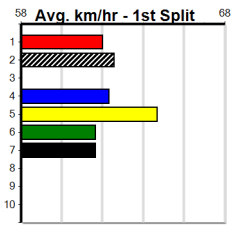

10 * NO RESERVE *****
 Trainer:
 Owner(s):

Winning Boxes							
1	2	3	4	5	6	7	8
Prize							
Best							
Starts							
Trk/Dst							
APM							

Horsham

WATTS PRICE ACCOUNTANTS

Distance: 410m, Race Type: Maiden, Total Prizemoney: \$2,535
1st: \$1,680, 2nd: \$520, 3rd: \$260, 4th: \$75