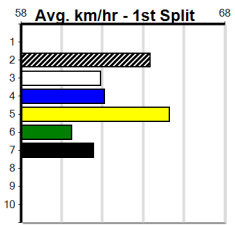

Horsham

SPORTSBET SAME RACE MULTI

Distance: 410m, Race Type: Maiden, Total Prizemoney: $2,535
1st: $1,680, 2nd: $520, 3rd: $260, 4th: $75

1

5:44PM
(VIC time)

Watchdog Tips:

0 0 0 0

Bet:

Form Box Weight Dist Track Date Time BON Margin 1st/2nd (Time) PIR Checked Comment W/R Split 1 S/P Grade

1 HUSKY SARA LEE [M]
BK B Nov-22 BERNARDO HUSKY FLYER
Trainer: Jennifer Torr (Myers Flat)
Owner(s): S Bailey

Winning Boxes							
1	2	3	4	5	6	7	8
Prize							$0
Best							FSH
Starts							0-0-0-0
Trk/Dst							0-0-0-0
APM							$0

2 SQUEEGEE'S RIDE [M]
RBD D Jan-23 ASTON RUPEE FUGACIOUS
Trainer: Trent Blacker (Mitchell Park)
Owner(s): V Lenehan

Winning Boxes							
1	2	3	4	5	6	7	8
Prize							$0.00
Best							24.14
Starts							1-0-0-0
Trk/Dst							1-0-0-0
APM							$0

3 WHIPSTICK SERENA [M]
BK B Jan-23 AUSSIE INFRARED FAUN FLAME
Trainer: Cameron Taylor (Neilborough)
Owner(s): Whipstick Kennels (SYN), C Jackson, C Taylor

Winning Boxes							
1	2	3	4	5	6	7	8
Prize							$260.00
Best							FSH
Starts							1-0-0-1
Trk/Dst							0-0-0-0
APM							$260

4 NAUGHTY NORM [M]
RF D Nov-22 ASTON RUPEE MEPUNGA BELLA
Trainer: Mark Johnson (Ross Creek)
Owner(s): H Garner

Winning Boxes							
1	2	3	4	5	6	7	8
Prize							$520.00
Best							FSH
Starts							2-0-1-0
Trk/Dst							0-0-0-0
APM							$520

5 BAG OF SNAGS [M]
BK D Nov-22 BERNARDO HUSKY FLYER
Trainer: Rodney Clark (Echuca Village)
Owner(s): Flora Hill butcher (SYN), R Clark, T Dargaville

Winning Boxes							
1	2	3	4	5	6	7	8
Prize							$75.00
Best							23.85
Starts							1-0-0-0
Trk/Dst							1-0-0-0
APM							$75

6 SOUTH THAILAND [M]
WBE D Oct-22 TOMMY SHELBY LIZZIE'S ENTITY
Trainer: Donna Knight (Talbot)
Owner(s): D Knight

Winning Boxes							
1	2	3	4	5	6	7	8
Prize							$285.00
Best							FSH
Starts							5-0-0-1
Trk/Dst							0-0-0-0
APM							$285

7 FLYING TULLY (NSW)[M]
BK B Feb-22 FLYING RICCIARDO NICCALI
Trainer: Nathan Jenner (Mt Cole)
Owner(s): V Millington

Winning Boxes							
1	2	3	4	5	6	7	8
Prize							$260.00
Best							24.01
Starts							7-0-0-1
Trk/Dst							4-0-0-1
APM							$208

8 POPPY RICK [M]
BK D Aug-22 FERAL FRANKY STEPPING
Trainer: Richard Boehm (Dunolly)
Owner(s): R Boehm

Winning Boxes							
1	2	3	4	5	6	7	8
Prize							$0
Best							FSH
Starts							0-0-0-0
Trk/Dst							0-0-0-0
APM							$0

9 *** NO RESERVE ***
Trainer:
Owner(s):

10 *** NO RESERVE ***
Trainer:
Owner(s):