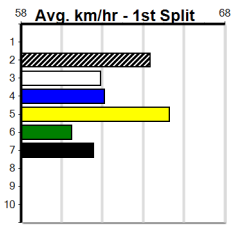

Horsham

SPORTSBET SAME RACE MULTI

Distance: 410m, Race Type: Maiden, Total Prizemoney: $2,535
1st: $1,680, 2nd: $520, 3rd: $260, 4th: $75

1
5:44PM
(VIC time)

NAUGHTY NORM (4) showed good early burn when placed at Ballarat last time and he will continue to get stronger with more racing. POPPY RICK (8) was impressive on debut at Mt Gambier and he will be better for the run. BAG OF SNAGS (5) has claims

Watchdog Tips: **4** **8** **5** **1** **Bet:** **Win 4**