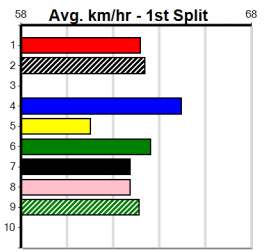

GREYHOUND ADOPTION PROGRAM

Distance: 485m, Race Type: Mixed 6/7, Total Prizemoney: $3,340
1st: $2,230, 2nd: $690, 3rd: $345, 4th: $75

Watchdog Tips: [ ] [ ] [ ] [ ] Bet: [ ]

Table header with columns: Form Box, Wgt, Dist, Track, Date, Time, BON, Margin, 1st/2nd (Time), PIR, Checked, Comment, WR, Split 1, S/P, Grade

AS YOU WERE [6]
BE Dog Nov-21 Sire: FERNANDO BALE Dam: IMMERSION
Owner(s): SEE THE DREAM (SYN), S Buccilli, B Buccilli
Trainer: Russell Edwards (Devon Meadow)
Winning Distances: < 300m (0) 300 - 399m (0) 400 - 499m (1) 500 - 599m (1) 600 - 699m (0) > 700m (0)
Winning Weights: 31.9(1) 32.3(1)
4th (7) 32.4 500 BEN R7 19-Jun-24 29.03 28.21 8.00L HIBIKI BLUE (28.47) M/233 . . . . 6.69 $7.60 T3-RW
3rd (5) 32.6 460 WGL R7 27-Jun-24 26.50 26.09 3.5L MORTLAKE HUSTLER (26.27) M/212 . . . . 6.61 $5.90 7
5th (4) 32.2 460 GEL R5 02-Jul-24 26.63 25.94 7.50L TORRENTIAL (26.11) M/766 . . . . 6.90 $6.20 7
5th (4) 31.2 515 SAP R10 29-Jul-24 31.17 29.46 16.00 PAW DIMETRA (30.11) Q/1125 . . . V10 . 5.15 $21.30 7
4th (8) 31.5 460 GEL R7 13-Aug-24 26.75 26.08 7.00L CIRCLE ROUND (26.28) M/532 . . . . 6.88 $3.90 7
4th (3) 31.9 460 GEL R7 27-Aug-24 26.38 25.87 6.00L DIVA ERADICATOR (25.97) M/443 . . . . 6.90 $10.00 X67
3rd (3) 32.2 510 SLE R7 04-Sep-24 29.31 28.81 0.75L NORM'S LUCY (29.26) M/321 . . . . 9.24 $9.00 T3-RW
1st (2) 31.9 450 SHP R9 07-Sep-24 25.84 25.49 1.5L CORNHILL HUSTLER (25.93) M/331 . . . . 6.81 $3.90 7
Last 3 wins NOT included above
1st (8) 32.3 500 BEN R3 11-May-24 28.89 28.13 1.00L COUNTY TYRONE (28.95) M/222 . . . . 6.85 $2.00 M
Prize Best $3310.00 FSH
Starts 14-2-0-4
Trk/Dts 0-0-0-0
APM 2134

BOB DEEDS [6]
BK Dog Feb-22 Sire: SENNACHIE Dam: BEAUT DEEDS
Owner(s): G Anders
Trainer: Vicki Anders (Koroit)
Winning Distances: < 300m (0) 300 - 399m (0) 400 - 499m (1) 500 - 599m (1) 600 - 699m (0) > 700m (0)
Winning Weights: 31.3(1) 31.8(1)
2nd (2) 31.9 390 WBL R2 04-Jul-24 22.78 22.08 0.75L TUBMAN'S LEGACY (22.73) M/54 . . SW . 9.14 $5.00 7
5th (5) 31.8 450 WBL R4 11-Jul-24 26.19 25.45 6.50L SICK AND TIRED (25.75) M/875 . . . . 7.05 $64.80 RWH
1st (5) 31.3 400 MTG R2 21-Jul-24 23.35 22.83 1.00L LUST TO BURN (23.43) 0 . . . . SAMP . 11.18 $2.70 6
7th (1) 30.8 450 WBL R5 25-Jul-24 26.63 25.55 16.00 HOME TOWN (25.55) M/588 . . . . 6.93 $20.30 X67
4th (6) 31.1 450 WBL R4 08-Aug-24 25.83 25.35 6.50L NACHO PROBLEM (25.39) M/455 . . SW . 6.88 $25.80 X67H
8th (1) 31.1 450 WBL R7 15-Aug-24 25.91 25.23 7.00L INGA JOHNNY (25.42) M/888 . . . . 6.84 $40.40 X67F
3rd (1) 31.2 512 MTG R5 25-Aug-24 30.29 29.79 1.75L KIWI TO BURN (30.16) 4.43 $4.00 6
4th (7) 31.2 400 MTG R6 08-Sep-24 23.79 23.02 3.75L LEKTRA REMI (23.52) 11.46 $18.00 5
Last 3 wins NOT included above
1st (1) 31.8 525 MEP R2 01-May-24 30.63 29.74 4.25L DUPLICITOUS (30.91) M/3111 . . SW . 5.26 $1.50 M
Prize Best $5855.00 FSTD
Starts 21-2-3-5
Trk/Dts 0-0-0-0
APM 2955