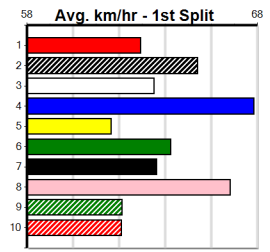

CRYMELON KENNELS

Distance: 410m, Race Type: Mixed 6/7, Total Prizemoney: $2,925
1st: $1,950, 2nd: $600, 3rd: $300, 4th: $75

Watchdog Tips: [ ] [ ] [ ] [ ] Bet: [ ]

Form Box Wgt Dist Track Date Time BON Margin 1st/2nd (Time) PIR Checked Comment W/R Split 1 S/P Grade

KRAKEN HUGGIE [6]
F Dog Feb-22 Sire: FERAL FRANKY Dam: KRAKEN LIGHTNING
Owner(s): EYLES (SYN), K Eyles, H Eyles, D Eyles
Trainer: Barry Hall (Dingee)
Winning Distances: < 300m (0) 300 - 399m (1) 400 - 499m (1) 500 - 599m (0) 600 - 699m (0) > 700m (0)
Winning Weights: 31.7(1) 32.2(1)
Box History table and Prize Best Starts Trk/Dts APM

STAR COMMAND [6]
BK Dog Sep-22 Sire: COSMIC RUMBLE Dam: REAL REWARD
Owner(s): Three Little Pigs and The Big Bad Wolf (SYN), J Presutto, P Presutto, A Presutto, D Presutto
Trainer: Natalie Presutto (Devon Meadows)
Winning Distances: < 300m (0) 300 - 399m (0) 400 - 499m (2) 500 - 599m (0) 600 - 699m (0) > 700m (0)
Winning Weights: 30.2(1) 30.3(1)
Box History table and Prize Best Starts Trk/Dts APM

WELLERMAN [7]
F Dog Oct-22 Sire: FERAL FRANKY Dam: CALL ME BUBBLES
Owner(s): P Dunlevey
Trainer: Peter Dunlevey (Cohuna)
Winning Distances: < 300m (0) 300 - 399m (1) 400 - 499m (0) 500 - 599m (0) 600 - 699m (0) > 700m (0)
Winning Weights: 33.4(1)
Box History table and Prize Best Starts Trk/Dts APM

TYCOON JILL [7]
BK Bitch Feb-23 Sire: ASTON RUPEE Dam: UP HILL JILL
Owner(s): P Moody
Trainer: David Geall (Lara)
Winning Distances: < 300m (0) 300 - 399m (0) 400 - 499m (1) 500 - 599m (0) 600 - 699m (0) > 700m (0)
Winning Weights: 29.8(1)
Box History table and Prize Best Starts Trk/Dts APM

ASTON RANDAL [6]
BK Dog Jan-21 Sire: FERNANDO BALE Dam: ASTON LOLITA
Owner(s): D Torr
Trainer: David Torr (Myers Flat)
Winning Distances: < 300m (0) 300 - 399m (1) 400 - 499m (1) 500 - 599m (0) 600 - 699m (0) > 700m (0)
Winning Weights: 32.0(1) 32.4(1)
Box History table and Prize Best Starts Trk/Dts APM

1

2

3

4

5