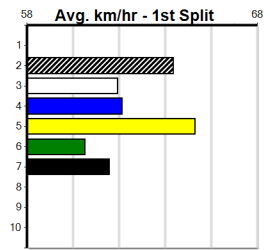

Horsham

1

5:44PM

(VIC time)

SPORTSBET SAME RACE MULTI

Distance: 410m, Race Type: Maiden, Total Prizemoney: $2,535
1st: $1,680, 2nd: $520, 3rd: $260, 4th: $75

Watchdog Tips: ☐ ☐ ☐ ☐ ☐ Bet:

Form Box Wgt Dist Track Date Time BON Margin 1st/2nd (Time) PIR Checked Comment W/R Split 1 S/P Grade

1

HUSKY SARA LEE [M]
BK Bitch Nov-22 Sire: BERNARDO Dam: HUSKY FLYER Trainer: Jennifer Torr (Myers Flat)
Owner(s): S Bailey
Winning Distances: < 300m (0) 300 - 399m (0) 400 - 499m (0) 500 - 599m (0) 600 - 699m (0) > 700m (0)
Winning Weights:

Bx	1st	2nd	3rd	4th	5th	6th	7th	8th
1								
2								
3								
4								
5								
6								
7								
8								

Last 3 wins NOT included above

Prize Best		$0
Starts	0-0-0-0	FSH
Trk/Dts	0-0-0-0	
APM		0

2

SQUEEGEE'S RIDE [M]
RBD Dog Jan-23 Sire: ASTON RUPEE Dam: FUGACIOUS Trainer: Trent Blacker (Mitchell Park)
Owner(s): V Lenehan
Winning Distances: < 300m (0) 300 - 399m (0) 400 - 499m (0) 500 - 599m (0) 600 - 699m (0) > 700m (0)
Winning Weights:

Bx	1st	2nd	3rd	4th	5th	6th	7th	8th
1								
2								
3								
4								
5								1
6								
7								
8								

Last 3 wins NOT included above

Prize Best		$0.00
Starts	24.14(5)-10/9/24	
Trk/Dts	1-0-0-0	
APM		0

3

WHIPSTICK SERENA [M]
BK Bitch Jan-23 Sire: AUSSIE INFRARED Dam: FAUN FLAME Trainer: Cameron Taylor (Neilborough)
Owner(s): Whipstick Kennels (SYN), C Jackson, C Taylor
Winning Distances: < 300m (0) 300 - 399m (0) 400 - 499m (0) 500 - 599m (0) 600 - 699m (0) > 700m (0)
Winning Weights:

Bx	1st	2nd	3rd	4th	5th	6th	7th	8th
1								
2								
3								
4								
5			1					
6								
7								
8								

Last 3 wins NOT included above

Prize Best		$260.00
Starts	1-0-0-1	FSH
Trk/Dts	0-0-0-0	
APM		260

4

NAUGHTY NORM [M]
RF Dog Nov-22 Sire: ASTON RUPEE Dam: MEPUNGA BELLA Trainer: Mark Johnson (Ross Creek)
Owner(s): H Garner
Winning Distances: < 300m (0) 300 - 399m (0) 400 - 499m (0) 500 - 599m (0) 600 - 699m (0) > 700m (0)
Winning Weights:

Bx	1st	2nd	3rd	4th	5th	6th	7th	8th
1								
2								
3								
4								
5								
6								
7								
8			1					

Last 3 wins NOT included above

Prize Best		$520.00
Starts	2-0-1-0	FSH
Trk/Dts	0-0-0-0	
APM		520

5

BAG OF SNAGS [M]
BK Dog Nov-22 Sire: BERNARDO Dam: HUSKY FLYER Trainer: Rodney Clark (Echuca Village)
Owner(s): Flora Hill butcher (SYN), R Clark, T Dargaville
Winning Distances: < 300m (0) 300 - 399m (0) 400 - 499m (0) 500 - 599m (0) 600 - 699m (0) > 700m (0)
Winning Weights:

Bx	1st	2nd	3rd	4th	5th	6th	7th	8th
1								
2								
3								
4								
5								
6								
7								
8				1				

Last 3 wins NOT included above

Prize Best		$75.00
Starts	23.85(8)-10/9/24	
Trk/Dts	1-0-0-0	
APM		75