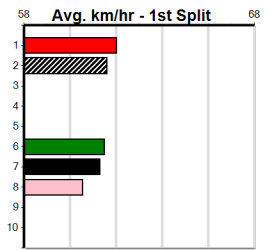

Horsham

3

6:25PM

(VIC time)

WARRACK BUTCHERY

Distance: 410m, Race Type: Maiden, Total Prizemoney: $2,535
1st: $1,680, 2nd: $520, 3rd: $260, 4th: $75

Watchdog Tips:

Bet:

Form Box	Wgt	Dist	Track	Date	Time	BON	Margin	1st/2nd (Time)	PIR	Checked	Comment	WR	Split 1	S/P	Grade

1

UP HILL SHILOH [M]
BK Bitch Feb-23 Sire: ASTON RUPEE Dam: UP HILL JILL
Owner(s): Anglo-Flemish (SYN), R Geall, C Matheson
Winning Distances: < 300m (0) 300 - 399m (0) 400 - 499m (0) 500 - 599m (0) 600 - 699m (0) > 700m (0)
Winning Weights:
4th (7) 31.3 450 BAL R4 11-Sep-24 25.92 25.18 5.00L PAW VORTEX (25.57) M/533 6.80 $8.80 M

Trainer: David Geall (Lara)

Box History

Bx	1st	2nd	3rd	4th	5th	6th	7th	8th
1								
2								
3								
4								
5								
6								
7				1				
8								

Prize Best $75.00 FSH
Starts 1-0-0-0
Trk/Dts 0-0-0-0
APM 75

Last 3 wins NOT included above

2

BEERS AND BIKES [M]
BKW Dog Oct-22 Sire: PLAYLIST Dam: VALLEY REAPER
Owner(s): L Cardillo
Winning Distances: < 300m (0) 300 - 399m (0) 400 - 499m (0) 500 - 599m (0) 600 - 699m (0) > 700m (0)
Winning Weights:
4th (1) 31.8 400 GEL R3 09-Aug-24 23.44 22.43 11.00 PAW LEON (22.74) S/45 8.72 $19.50 MH
4th (2) 32.1 400 GEL R1 16-Aug-24 23.39 22.20 6.00L FUEL THE FIRE (22.98) S/55 8.80 $12.40 M
2nd (8) 32.0 390 WBL R1 26-Aug-24 23.16 22.46 9.00L MERMAID LADY (22.56) S/62 9.29 $2.60 M
5th (5) 32.4 390 BAL R1 06-Sep-24 22.95 22.42 3.00L BEAST POWER (22.76) S/56 8.80 $21.00 M

Trainer: Dallan Klemke (Lara)

Box History

Bx	1st	2nd	3rd	4th	5th	6th	7th	8th
1				1				
2				1				
3								
4								
5					1			
6								
7								
8	1							

Prize Best $470.00 FSH
Starts 4-0-1-0
Trk/Dts 0-0-0-0
APM 455

Last 3 wins NOT included above

3

BIG SUNSHINE [M]
F Dog Feb-23 Sire: OUT OF RANGE Dam: ORIENTAL KAY
Owner(s): ECHUCA SUNSHINE (SYN), R Clark, M Lord, K Tung, M Tung, B Lord
Winning Distances: < 300m (0) 300 - 399m (0) 400 - 499m (0) 500 - 599m (0) 600 - 699m (0) > 700m (0)
Winning Weights:

Trainer: Rodney Clark (Echuca Village)

Box History

Bx	1st	2nd	3rd	4th	5th	6th	7th	8th
1								
2								
3								
4								
5								
6								
7								
8								

Prize Best $0 FSH
Starts 0-0-0-0
Trk/Dts 0-0-0-0
APM 0

Last 3 wins NOT included above

4

PYRENEES PRINCE [M]
BKW Dog Dec-21 Sire: WHISKEY RIOT Dam: ALCYONE
Owner(s): I Robinson
Winning Distances: < 300m (0) 300 - 399m (0) 400 - 499m (0) 500 - 599m (0) 600 - 699m (0) > 700m (0)
Winning Weights:

Trainer: Hazelie Robinson (Avoca)

Box History

Bx	1st	2nd	3rd	4th	5th	6th	7th	8th
1								
2								
3								
4								
5								
6								
7								
8								

Prize Best $0.00 FSH
Starts 0-0-0-0
Trk/Dts 0-0-0-0
APM 0

Last 3 wins NOT included above

5

SUNTORY POPPY [M]
BK Bitch Oct-22 Sire: TOMMY SHELBY Dam: KUMBIA LASS
Owner(s): CHAMPAGNE PTN (SYN), S Smith, A Langton
Winning Distances: < 300m (0) 300 - 399m (0) 400 - 499m (0) 500 - 599m (0) 600 - 699m (0) > 700m (0)
Winning Weights:

Trainer: Heather Baxter (Murtoa)

Box History

Bx	1st	2nd	3rd	4th	5th	6th	7th	8th
1								
2								
3								
4								
5								
6								
7								
8								

Prize Best $0.00 FSH
Starts 0-0-0-0
Trk/Dts 0-0-0-0
APM 0

Last 3 wins NOT included above