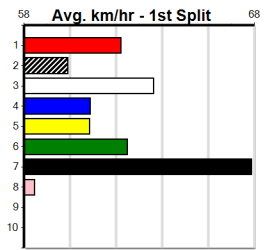

Horsham

2

6:02PM

(VIC time)

SHIMA SHINE AT STUD

Distance: 410m, Race Type: Maiden, Total Prizemoney: $2,535
1st: $1,680, 2nd: $520, 3rd: $260, 4th: $75

Watchdog Tips: ☐ ☐ ☐ ☐ ☐ Bet: ☐