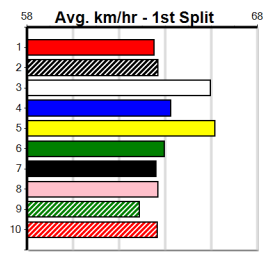

Horsham
12
9:40PM
(VIC time)

SPORTSBET SET A DEPOSIT LIMIT

Distance: 410m, Race Type: Grade 5, Total Prizemoney: $2,925
1st: $1,950, 2nd: $600, 3rd: $300, 4th: $75

Watchdog Tips: ☐ ☐ ☐ ☐ ☐

Bet:

FABIO GIBLET [5]
F Dog Oct-22 **Sire: FERAL FRANKY** **Dam: HAPPY RUBY** **Trainer: Luke Harris (Devon Meadows)**
Owner(s): T Kennedy-harris
Winning Distances: < 300m (0) 300 - 399m (0) 400 - 499m (4) 500 - 599m (0) 600 - 699m (0) > 700m (0)
Winning Weights: 32.9(2) 33.1(1) 33.6(1)

Box	1st	2nd	3rd	4th	5th	6th	7th	8th
1	2							
2			1			1		
3								
4		1					1	
5	1	1			1			
6					1			
7								
8	1							

Last 3 wins NOT included above

Box	1st	2nd	3rd	4th	5th	6th	7th	8th
1	1	1						
2								
3								
4								
5								
6								
7								
8								

Prize Best Starts Trk/Dts APM: $9270.00, 24.16(4)-16/7/24, 11-4-2-1, 1-0-0-0, 6442

STROMBOLI [5]
BK Dog Jun-20 **Sire: ASTON DEE BEE** **Dam: SOMERTON MAY** **Trainer: Dallan Klemke (Lara)**
Owner(s): Ghost Syndicate (SYN), L Cardillo, G Roberts, B Markovic
Winning Distances: < 300m (0) 300 - 399m (1) 400 - 499m (14) 500 - 599m (2) 600 - 699m (0) > 700m (0)
Winning Weights: 32.1(1) 32.2(1) 32.9(1) 33.0(1) 33.1(1) 33.8(2) 34.0(1) 34.1(1) 34.2(1) 34.3(1) 34.4(1) 34.5(1) 34.6(4)

Box	1st	2nd	3rd	4th	5th	6th	7th	8th
1	5	2	1		2	2		
2	1	1	1	1	1	1	2	1
3	4				1	1	1	
4		1	2	1	3			2
5	2	2	1			1	1	
6			1		1	1	2	
7	1	3				1	1	
8	4					2	3	

Last 3 wins NOT included above

Box	1st	2nd	3rd	4th	5th	6th	7th	8th
1	3	3	4	5	6	7	8	9
2								
3								
4								
5								
6								
7								
8								
9								

Prize Best Starts Trk/Dts APM: $71868.13, 23.80(2)-21/8/23, 65-17-8-6, 1-0-0-0, 8051

DEADLY DAVE [5]
F Dog Sep-21 **Sire: BERNARDO** **Dam: CLOSE ENOUGH** **Trainer: Ian Bibby (Warracknabeal)**
Owner(s): R Taylor
Winning Distances: < 300m (0) 300 - 399m (0) 400 - 499m (3) 500 - 599m (0) 600 - 699m (0) > 700m (0)
Winning Weights: 33.2(1) 33.5(1) 34.7(1)

Box	1st	2nd	3rd	4th	5th	6th	7th	8th
1				1	2			
2		1	1			1		
3	1		1					
4	1			2		1		
5				1	1			
6								
7		1				1		
8	1						1	

Last 3 wins NOT included above

Box	1st	2nd	3rd	4th	5th	6th	7th	8th
1	3	3	4	5	6	7	8	9
2								
3								
4								
5								
6								
7								
8								
9								

Prize Best Starts Trk/Dts APM: $8500.00, 23.39(1)-8/8/23, 20-3-3-2, 17-3-3-2, 2630

RIBERO [5]
BEF Dog Apr-22 **Sire: FERNANDO BALE** **Dam: BIVOUC** **Trainer: Elaine Johannsen (Devon Meado)**
Owner(s): W Mcneil
Winning Distances: < 300m (0) 300 - 399m (0) 400 - 499m (5) 500 - 599m (0) 600 - 699m (0) > 700m (0)
Winning Weights: 31.9(1) 32.0(1) 32.1(1) 32.4(1) 32.6(1)

Box	1st	2nd	3rd	4th	5th	6th	7th	8th
1								
2	1							
3	3	1						1
4			1					1
5		1		1	1			
6			1					1
7				1				
8					1			1

Last 3 wins NOT included above

Box	1st	2nd	3rd	4th	5th	6th	7th	8th
1	3	3	4	5	6	7	8	9
2								
3								
4								
5								
6								
7								
8								
9								

Prize Best Starts Trk/Dts APM: $11715.63, FSH, 16-5-2-2, 0-0-0-0, 8401

CIRCLE THE STARS [5]
BK Bitch Dec-21 **Sire: KC AND ALL** **Dam: CIRCLE OF DREAMS** **Trainer: Heather Baxter (Murtoa)**
Owner(s): CHAMPAGNE PTN (SYN), S Smith, A Langton
Winning Distances: < 300m (0) 300 - 399m (1) 400 - 499m (7) 500 - 599m (0) 600 - 699m (0) > 700m (0)
Winning Weights: 27.5(1) 27.7(1) 27.9(3) 28.0(1) 28.1(1) 28.3(1)

Box	1st	2nd	3rd	4th	5th	6th	7th	8th
1	2	1		1				1
2	2			1		1	1	1
3	1	1	2			1	1	
4	1							1
5	1	1			2			
6			1		1	1	1	1
7				1			1	
8	1							

Last 3 wins NOT included above

Box	1st	2nd	3rd	4th	5th	6th	7th	8th
1	1	1						
2								
3								
4								
5								
6								
7								
8								
9								

Prize Best Starts Trk/Dts APM: $19475.00, 23.01(4)-22/3/24, 29-8-3-3, 16-3-0-1, 3616