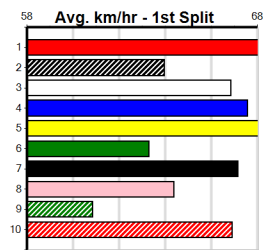

6

7

8

9

10

ON-SITE ENGINEERING

Distance: 410m, Race Type: Mixed 4/5, Total Prizemoney: \$3,360
1st: \$2,250, 2nd: \$690, 3rd: \$345, 4th: \$75

Watchdog Tips: