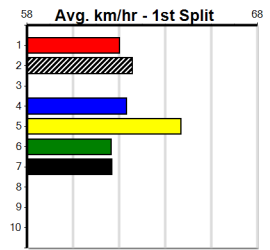

WATTS PRICE ACCOUNTANTS

Distance: 410m, Race Type: Maiden, Total Prizemoney: $2,535
1st: $1,680, 2nd: $520, 3rd: $260, 4th: $75

Watchdog Tips: ☐ ☐ ☐ ☐ ☐ Bet:

1

CLASSY WILLOW [M]
BD Bitch Nov-21 Sire: TOMMY SHELBY Dam: PINK MARTINI
Owner(s): S Elmes Trainer: Sandra Elmes (Dunolly)
Winning Distances: < 300m (0) 300 - 399m (0) 400 - 499m (0) 500 - 599m (0) 600 - 699m (0) > 700m (0)
Winning Weights:
6th (8) 25.9 410 HOR R1 27-Mar-24 24.39 22.70 18.00 BALA ACE (23.13) M/77 10.98 $68.90 M
3rd (4) 26.9 305 MTG R1 05-Sep-24 18.36 17.50 3.75L JAN HEWETT (18.10) 6.09 $4.80 M

Box History

Bx	1st	2nd	3rd	4th	5th	6th	7th	8th
1								
2								
3								
4								
5								
6								
7								
8								1

Prize Best $145.00
Starts 24.39(8)-27/3/24
Trk/Dts 2-0-0-1
APM 1-0-0-0 145

Last 3 wins NOT included above

2

SOLAR JESSIE [M]
BK Bitch Dec-22 Sire: FERAL FRANKY Dam: SOLAR LIFE
Owner(s): V Millington Trainer: Victor Millington (Mt Cole)
Winning Distances: < 300m (0) 300 - 399m (0) 400 - 499m (0) 500 - 599m (0) 600 - 699m (0) > 700m (0)
Winning Weights:
5th (5) 26.6 410 HOR R2 27-Aug-24 24.30 23.09 9.00L CRANK IT (23.69) M/46 10.87 $55.70 M
6th (2) 26.5 410 HOR R2 03-Sep-24 26.56 23.05 33.00 NUTLEY BOY (24.30) M/46 V10 10.97 $13.30 M

Box History

Bx	1st	2nd	3rd	4th	5th	6th	7th	8th
1								
2								
3								
4								
5								
6								
7								
8								

Prize Best $0.00
Starts 24.30(5)-27/8/24
Trk/Dts 2-0-0-0
APM 2-0-0-0 0

Last 3 wins NOT included above

3

AUNTIE AMBER [M]
BK Bitch Nov-22 Sire: BERNARDO Dam: HUSKY FLYER
Owner(s): ECHUCA SUNSHINE (SYN), R Clark, M Lord, K Tung, M Tung, B Lord Trainer: Rodney Clark (Echuca Village)
Winning Distances: < 300m (0) 300 - 399m (0) 400 - 499m (0) 500 - 599m (0) 600 - 699m (0) > 700m (0)
Winning Weights:
7th (7) 30.3 485 HOR R2 10-Sep-24 28.46 27.27 16.00 WANDERING ROGUE (27.38) M/567 6.93 $11.20 M

Box History

Bx	1st	2nd	3rd	4th	5th	6th	7th	8th
1								
2								
3								
4								
5								
6								
7								1
8								

Prize Best $0.00
Starts FSTD
Trk/Dts 1-0-0-0
APM 0-0-0-0 0

Last 3 wins NOT included above

4

ERNIE DEEDS [M]
BK Dog Feb-22 Sire: SENNACHIE Dam: BEAUT DEEDS
Owner(s): G Anders Trainer: Vicki Anders (Koroit) ENG WBL 2024-09-12
Winning Distances: < 300m (0) 300 - 399m (0) 400 - 499m (0) 500 - 599m (0) 600 - 699m (0) > 700m (0)
Winning Weights:
8th (8) 30.8 390 WBL R1 04-Apr-24 23.43 21.99 18.00 ASTON ZINGARA (22.23) M/78 8.98 $13.90 M
2nd (4) 31.4 400 MTG R2 30-May-24 24.12 23.60 0.75L SUDOKU JADE (24.07) 11.39 $1.90 M
3rd (6) 31.9 400 MTG R1 13-Jun-24 23.87 22.99 4.25L MOON STROLLER (23.58) 11.14 $1.95 M
2nd (4) 31.7 400 MTG R1 16-Jun-24 23.53 22.83 2.25L LEKTRA DAMIAN (23.37) 10.96 $3.90 M
2nd (8) 32.1 390 WBL R1 11-Jul-24 22.85 21.94 5.50L ALL TALKER (22.47) M/22 9.08 $18.00 M
4th (4) 32.1 390 WBL R1 15-Jul-24 23.32 22.62 9.50L PACK YOUR BAGS (22.68) M/64 9.22 $4.20 M
7th (7) 32.1 390 WBL R1 18-Jul-24 23.45 22.07 18.00 ASTON KING (22.21) M/67 9.24 $4.90 M
4th (1) 31.8 390 WBL R1 15-Aug-24 22.96 21.75 12.00 RUBY'S SHOW (22.17) Q/34 8.92 $14.20 M

Box History

Bx	1st	2nd	3rd	4th	5th	6th	7th	8th
1								
2								
3		1	1	1				
4		3		1				
5								1
6			1					
7								1
8		1						1

Prize Best $1870.00
Starts 24.82(5)-9/2/24
Trk/Dts 12-0-5-2
APM 1-0-0-0 946

Last 3 wins NOT included above