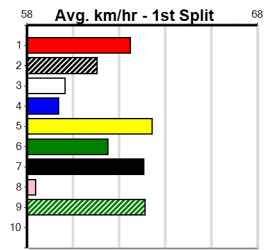

CHS GROUP

Distance: 485m, Race Type: Grade 7, Total Prizemoney: $3,340
1st: $2,230, 2nd: $690, 3rd: $345, 4th: $75

Watchdog Tips:

Bet:

Table with columns: Form Box, Wgt, Dist, Track, Date, Time, BON, Margin, 1st/2nd (Time), PIR, Checked, Comment, W/R, Split 1, S/P, Grade

LITTLE TIC [7] BIKS
WBK Bitch Mar-22 Sire: PURE TITANIUM Dam: CRUISING FOUR
Owner(s): J Condo
Trainer: Judith Condo (Pyramid Hill)
Box History table and Prize Best Starts Trk/Dts APM

MAN OF ACTION [7]
BK Dog Aug-21 Sire: BARCIA BALE Dam: STACEY KEEPING
Owner(s): J Clarke
Trainer: Jack Clarke (Creswick)
Box History table and Prize Best Starts Trk/Dts APM

BELFAST LILY [7]
BE Bitch Oct-21 Sire: SHIMA SHINE Dam: LIZZIE'S ENTITY
Owner(s): D Knight
Trainer: Donna Knight (Talbot)
Box History table and Prize Best Starts Trk/Dts APM

COUNTY TYRONE [7]
BK Dog Oct-21 Sire: SHIMA SHINE Dam: LIZZIE'S ENTITY
Owner(s): D Knight
Trainer: Suwit Bunchusri (Talbot)
Box History table and Prize Best Starts Trk/Dts APM

FINISH THE ARENA [7]
F Bitch Jan-22 Sire: ALLEN DEED Dam: RIXY YA PEST
Owner(s): M Wright
Trainer: Gary Hunt (Cudjee)
Box History table and Prize Best Starts Trk/Dts APM

1

2

3

4

5