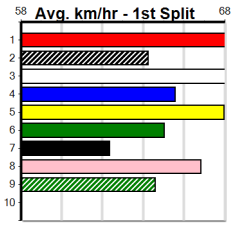

6
12:09PM
(VIC time)

CRACKERJACK JET (8) has plenty of talent and could be the one to beat after his solid win here 4 starts back. BAMERA (5) can explode soon after box rise in his races and he could be right in the finish in this. BEAR LEE BANDIT (1) has claims as well.

Watchdog Tips: 8 5 1 3 Bet: Win 8

Table with 10 rows, each representing a race. Each row contains horse details (BK, D, Trainer, Date, Time, BON, Margin, 1st/2nd Time, PIR, Checked, Comment, W/R, Split, S/P, Grade), race description, and a 'Winning Boxes' table with columns 1-8 and rows for Prize Best, Starts, Trk/Dst, and APM.