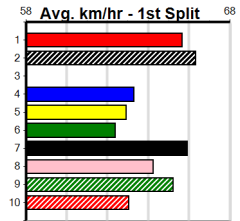

FOUR ACES (7) recorded a good all the way win here 2 starts back and he looks like the one to beat in a race of this nature. FIRING CHIEF (1) is much better than his last couple of starts and can challenge from his gun draw here.

Watchdog Tips:

7 1 8 2

Bet:

Win 7

Table containing race details for 9 races (1-9), including horse names, trainers, odds, and winning boxes. Race 1: FIRING CHIEF [5], Race 2: ELLIOTT NESS [5], Race 3: WALTZING EMBERS [5], Race 4: ARABIAN PRINCESS [5], Race 5: STELLA ROSE [5], Race 6: UNO PEANUT (QLD)[5], Race 7: FOUR ACES [5], Race 8: BRAVADO [5], Race 9: SHE'S SOMETHING [5] Res. Race 10: GAILAH'S CREW [5] Biks Res. Races 3, 6, and 9 are marked as SCRATCHED.