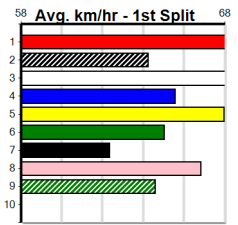

6
12:08PM
(VIC time)

Watchdog Tips: 0 0 0 0 Bet: .