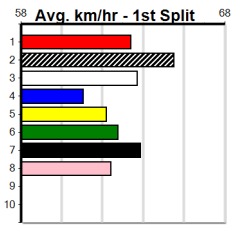

MR HUMMER LIMOS

Distance: 300m, Race Type: Tier 3 - Grade 7, Total Prizemoney: $1,530
1st: $1,000, 2nd: $320, 3rd: $160, 4th: $50

10

1:34PM
(VIC time)

Watchdog Tips: **0 0 0 0** Bet: **0**

Form	Box	Weight	Dist	Track	Date	Time	BON	Margin	1st/2nd (Time)	PIR	Checked	Comment	W/R	Split 1	S/P	Grade

1 OUT OF TRICKS [7]
WF B Oct-21 OUT OF RANGE TAYLOR'S CHIP
Trainer: William Majoor (Tanjil South)
3rd (8) 27.2 300 HVL R3 26-Aug-24 17.30 16.68 2.25LPAW XAVIER (17.15) Q/1 . . . . 4.03 $17.00 T3-7
7th (3) 27.1 300 HVL R3 30-Aug-24 17.41 16.96 6.50LEVEN CHANCE (16.96) M/7 . . . . 4.15 $36.90 T3-7
4= (5) 27.0 400 WGL R3 03-Sep-24 23.39 22.38 9.00LSOLAR SPECTRUM (22.79) Q/44 . . . . 8.59 $38.40 7
6th (2) 27.0 300 HVL R2 08-Sep-24 17.20 16.31 3.75LALL IN OLLIE (16.94) M/5 . . . . 4.02 $45.30 7
Owner(s): S Porteus

Winning Boxes

1	2	3	4	5	6	7	8
1							
Prize							
Best							
Starts							
Trk/Dst							
APM							

2 NO CHARGE [7]
WBD B Jan-22 OUT OF RANGE FURIOUS FLOSS
Trainer: Joseph Abela (Clyde)
3rd (7) 26.2 400 WGL R2 26-Jul-24 23.15 22.65 0.75LDUNSMORE FLYER (23.10) M/23 . . . W 8.39 $5.40 7
5th (3) 26.1 400 WGL R3 02-Aug-24 23.41 22.57 7.50LOUR ELLIE (22.89) Q/56 . . . W 8.71 $8.10 X67
8th (8) 26.2 400 WGL R5 06-Aug-24 23.66 22.37 14.00FLYING GENERAL (22.73) M/58 . . . W 8.54 $28.10 RW
8th (4) 26.2 300 HVL R3 30-Aug-24 17.53 16.96 8.50LEVEN CHANCE (16.96) Q/4 . . . . 4.03 $7.10 T3-7
Owner(s): S Abela

Winning Boxes

1	2	3	4	5	6	7	8
			1				
Prize							
Best							
Starts							
Trk/Dst							
APM							

3 HALF MAC [7]
BE D Mar-22 SHIMA SHINE SUGAR SPICE
Trainer: Darryl Fullerton (Long Gully)
7th (5) 30.1 300 HVL R1 31-Jul-24 17.36 16.68 7.00LSTORM SENSATION (16.88) M/4 . . . . 4.06 $49.10 X67
7th (7) 30.5 350 HVL R2 11-Aug-24 19.94 19.01 8.50LBANK ROBBER (19.36) M/3 . . . . 6.64 $57.30 X67H
5th (6) 30.1 300 HVL R3 30-Aug-24 17.32 16.96 5.50LEVEN CHANCE (16.96) M/8 . SW . 4.16 $8.50 T3-7
5th (5) 30.5 390 BAL R10 09-Sep-24 22.68 22.01 6.00LMY MATE NICK (22.26) M/22 . . . . 8.49 $11.30 T3-7
Owner(s): GLENORE (SYN), G Fullerton, N Fullerton, K Fullerton, D Fullerton, D Reid, D Reid, J Somerville, J Cherry, D Cherry, A Cherry, P Rowan, W Rowan, B Rowan

Winning Boxes

1	2	3	4	5	6	7	8
			1				
Prize							
Best							
Starts							
Trk/Dst							
APM							

4 WALTZING INFERNO [7]
WRBD B Feb-22 JS FLAMIN ACE MINI FERNANDO
Trainer: Gavin Ithier (Devon Meadows)
8th (4) 24.6 300 HVL R3 09-Aug-24 17.45 16.90 5.50LITTLE GLADYS (17.08) Q/2 . . . . 4.02 $67.70 T3-7
8th (7) 23.9 300 HVL R2 23-Aug-24 17.66 16.77 7.00LJERSEY JET (17.17) M/6 . . . . 4.09 $20.50 T3-7
7th (7) 23.8 300 HVL R3 26-Aug-24 17.78 16.68 9.00LPAW XAVIER (17.15) M/4 . . . . 4.14 $60.50 T3-7
8th (2) 24.0 300 HVL R3 13-Sep-24 17.67 16.77 8.50LESPECIAL CHARLIE (17.09) Q/2 . . . . 4.02 $31.20 T3-7
Owner(s): G Ithier

Winning Boxes

1	2	3	4	5	6	7	8
							1
Prize							
Best							
Starts							
Trk/Dst							
APM