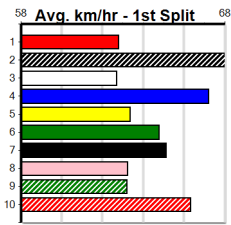

CROYDON HOMING PIGEON CLUB

Distance: 300m, Race Type: Grade 5 T3, Total Prizemoney: $1,530
1st: $1,000, 2nd: $320, 3rd: $160, 4th: $50

11

1:57PM

(VIC time)

Watchdog Tips:

0 0 0 0

Bet: