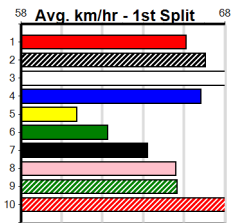

3
11:17AM
(VIC time)

Watchdog Tips: 0 0 0 0 Bet: .

Table with 10 main rows, each representing a race. Each row contains race details (number, name, trainer, date, time, etc.), a list of horses with their performance statistics, and a 'Winning Boxes' section with prize money and starting information.