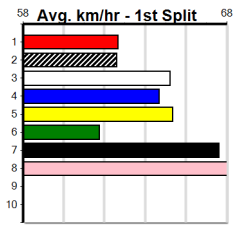

Healesville

SPORTSBET GREEN TICKS (1-2 WINS)

Distance: 300m, Race Type: Tier 3 - Restricted Win, Total Prizemoney: $1,530
1st: $1,000, 2nd: $320, 3rd: $160, 4th: $50

2

10:55AM

(VIC time)

GOSSIP GIRL (1) was a smart winner 3 starts back and she looks like the one to beat in this.
SUPER SEDAN (7) showed good speed in his smart win here last start and he can challenge again.
GRANNIE MAY (5) has claims as well here.

Watchdog Tips: **1** **7** **5** **8** **Bet:** **Quinella 1/7 ($10 for 1000%)**