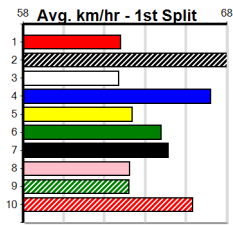

CROYDON HOMING PIGEON CLUB

Distance: 300m, Race Type: Grade 5 T3, Total Prizemoney: \$1,530
1st: \$1,000, 2nd: \$320, 3rd: \$160, 4th: \$50

11

1:57PM (VIC time)

PERFECT SAL (2) can race on the speed from the outset in this and he will be hard to reel in if he can find the arm here. CERTAIN MAGIC (6) was a smart all the way winner 3 starts back and may only need to step on terms to challenge.