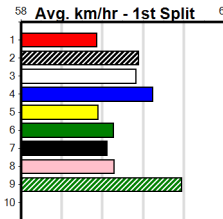

GAP ADOPTION DAY - SUNDAY AT THE M

Distance: 350m, Race Type: Tier 3 - Maiden, Total Prizemoney: $1,530
1st: $1,000, 2nd: $320, 3rd: $160, 4th: $50

1

10:40AM
(VIC time)

TINY BIT SPOILT (2) can race on the speed from the outset in this and he looks awfully hard to beat if he finds the arm. AUDITION (1) has met some handy types in his four starts to date and he looks like the main danger here.

Watchdog Tips: **2** **1** **7** **8** **Bet:** **Win 2**

Form	Box	Weight	Dist	Track	Date	Time	BON	Margin	1st/2nd (Time)	PIR	Checked	Comment	W/R	Split 1	S/P	Grade
1	AUDITION [M]															
<i>Gun draw, met some handy types of late, danger.</i>																
F	D				Aug-22											
Trainer: Peter Frost (Heathcote) $5.00																
5th	(3)	37.1	390	SHP	R1	12-Aug-24	22.61	22.05	8.00	LOUR REGARDS (22.05)	M/55			8.71	$30.20	M
6th	(7)	36.8	390	SHP	R1	19-Aug-24	22.98	21.94	8.00	RHOSWEN (22.43)	S/67			8.76	$7.50	M
4th	(7)	36.5	450	BAL	R1	25-Aug-24	26.28	25.50	8.50	DECORATED (25.71)	M/633			7.13	$4.50	T3-M
3rd	(6)	36.2	450	SHP	R1	05-Sep-24	26.49	25.41	1.5	LDROP OF INK (26.39)	M/754			6.97	$8.00	T3-M
Owner(s): SEE THE DREAM (SYN), S Buccilli, B Buccilli																

Winning Boxes							
1	2	3	4	5	6	7	8
Prize							
Best							
Starts							
Trk/Dst							
APM							

Form	Box	Weight	Dist	Track	Date	Time	BON	Margin	1st/2nd (Time)	PIR	Checked	Comment	W/R	Split 1	S/P	Grade
2	TINY BIT SPOILT [M]															
<i>Can race on the speed from the outset, go close.</i>																
BK	D				Jan-23											
Trainer: Garry Johnson (Chum Creek) $2.50																
3rd	(1)	31.8	390	WBL	R2	20-Aug-24	22.68	22.30	2.25	FOGHORN JACK (22.54)	Q/12			8.80	$2.20	M
2nd	(1)	32.3	400	GEL	R2	27-Aug-24	23.13	22.57	0.25	LUNLEASHING (23.11)	Q/22			8.56	$1.40	M
5th	(4)	32.3	300	HVL	R3	04-Sep-24	17.12	16.39	7.50	FISTS WILL FLY (16.60)	S/2		V0	4.01	$15.00	MH
5th	(4)	31.7	400	WGL	R1	10-Sep-24	24.04	22.52	17.00	COSMIC REWARD (22.91)	M/75			8.92	$16.40	M
Owner(s): G Sprod																

Winning Boxes							
1	2	3	4	5	6	7	8
Prize							
Best							
Starts							
Trk/Dst							
APM							

Form	Box	Weight	Dist	Track	Date	Time	BON	Margin	1st/2nd (Time)	PIR	Checked	Comment	W/R	Split 1	S/P	Grade
3	GENERAL SHADOW [M]															
<i>Well beaten in recent times, tested here</i>																
BD	D				Aug-22											
Trainer: Grant Masterson (Tyabb) $15.00																
6th	(8)	29.5	515	SAP	R1	12-Aug-24	30.74	29.27	12.00	GALLOPING RED (29.94)	M/6666			5.35	$48.60	M
7th	(8)	29.4	595	SAP	R3	19-Aug-24	36.30	34.53	17.00	RAVEN OWEN (35.15)	M/4677			9.58	$39.30	RW
4th	(3)	30.0	460	WGL	R1	29-Aug-24	26.97	26.01	6.00	BANCHERO (26.58)	M/445			6.75	$16.00	T3-M
6th	(1)	30.1	390	BAL	R2	09-Sep-24	23.65	22.01	15.00	BOMB KIRK (22.64)	M/87			9.07	$19.40	T3-M
Owner(s): MASTER MILKY (SYN), G Masterson, T Faul																

Winning Boxes							
1	2	3	4	5	6	7	8
Prize							
Best							
Starts							
Trk/Dst							
APM							

Form	Box	Weight	Dist	Track	Date	Time	BON	Margin	1st/2nd (Time)	PIR	Checked	Comment	W/R	Split 1	S/P	Grade
4	MIA MASTER [M]															
<i>Showed speed in handy last start placing, place.</i>																
BK	B				Sep-22											
Trainer: Grant Masterson (Tyabb) $10.00																
8th	(2)	26.5	300	HVL	R1	23-Jul-24	17.79	16.72	6.00	PROVOCATION (17.38)	M/4		SW	4.12	$7.30	T3-M
6th	(8)	26.7	300	HVL	R1	30-Jul-24	17.82	16.89	4.50	LITTLE GLADYS (17.51)	S/7			4.38	$11.00	T3-M
4th	(1)	26.6	350	HVL	R2	16-Aug-24	20.24	19.37	9.50	LAD APPLE (19.59)	M/3			6.74	$18.50	T3-M
2nd	(8)	27.0	390	BAL	R1	09-Sep-24	22.90	22.01	1.00	LART CADEAUX (22.83)	M/11			8.52	$11.10	T3-M
Owner(s): G Masterson																

Winning Boxes							
1	2	3	4	5	6	7	8
Prize							
Best							
Starts							
Trk/Dst							
APM