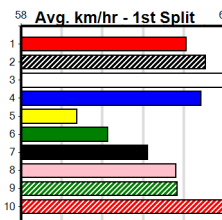

JASON McKEOWN PHOTOGRAPHY

Distance: 300m, Race Type: Grade 5 T3, Total Prizemoney: \$1,530
1st: \$1,000, 2nd: \$320, 3rd: \$160, 4th: \$50

3

11:17AM

(VIC time)

INSENSITIVE (3) recorded a fast win here 3 starts back and he may only need to step cleanly to salute again in this. BANK ROBBER (4) will find this easier than his recent racing and he looks like the main danger here.