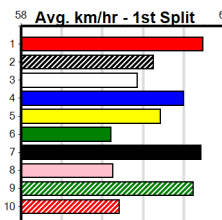

"THE SHED" @ Healesville Greys

Distance: 300m, Race Type: Grade 5 T3, Total Prizemoney: \$1,530
1st: \$1,000, 2nd: \$320, 3rd: \$160, 4th: \$50

8
12:50PM

(VIC time)

RAPIDFIRE LAYLA (7) can race on the speed from the outset in this and she will be hard to reel in if she finds the arm. THAI BUTTERFLY (6) was a fast winner here four starts back and she may only need to step cleanly to challenge here.