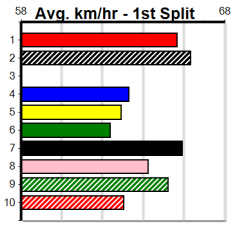

SPORTSBET NOBODY DOES IT EASIER

Distance: 300m, Race Type: Grade 5 T3, Total Prizemoney: $1,530
1st: $1,000, 2nd: $320, 3rd: $160, 4th: $50

12

2:17PM
(VIC time)

Watchdog Tips: **0 0 0 0** Bet: **0**