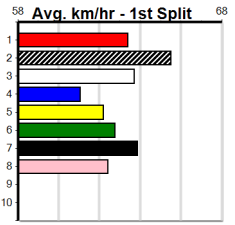

10

1:34PM

(VIC time)

OUT OF TRICKS (1) is drawn to race on the speed from the outset in this and she may be the one to beat from her gun draw. PROVOCATION (5) can show good early speed and looks like the danger after a smart placing here last start.

Watchdog Tips:

1

5

6

2

Bet:

Win 1