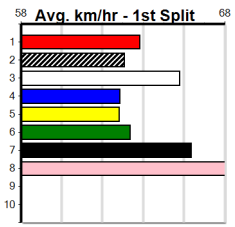

Healesville

CENTRAL SCAFFOLDS (2-3 WINS)

Distance: 350m, Race Type: Tier 3 - Restricted Win, Total Prizemoney: \$1,530
1st: \$1,000, 2nd: \$320, 3rd: \$160, 4th: \$50

7

12:27PM

(VIC time)

RAGING ELSA (1) recorded a solid all the way win here 4 starts back and she is drawn to be right in the finish again. DONEGAL EXPRESS (8) was also a good all the way winner here 2 back and could be the main danger here.