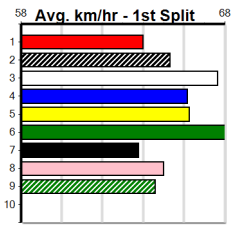

PITSTOP MOWER REPAIRS

Distance: 350m, Race Type: Grade 5 T3, Total Prizemoney: $1,530
1st: $1,000, 2nd: $320, 3rd: $160, 4th: $50

Watchdog Tips: **3** **2** **7** **8** **Bet:** **Win 3**

BEAUTY BEAST (3) will find this easier than her most recent racing and she may be the one to beat here. **MISS DAICOS (2)** can race in a forward position from the outset in this and she could be prominent throughout.