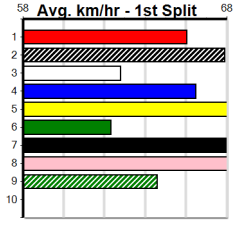

OUTER EAST FOOTBALL NETBALL COMP

Distance: 350m, Race Type: Grade 5 T3, Total Prizemoney: \$1,530
1st: \$1,000, 2nd: \$320, 3rd: \$160, 4th: \$50

4

11:34AM

(VIC time)

GET A GRIP (8) can show good early speed and he could be the one to beat in this. HARD PRESS (7) was a fast all the way winner here 2 starts back and she looks like the danger. MASTER ZORRO (5) has the speed to overcome his tough draw also.