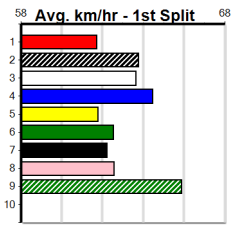

GAP ADOPTION DAY - SUNDAY AT THE M

Distance: 350m, Race Type: Tier 3 - Maiden, Total Prizemoney: $1,530
1st: $1,000, 2nd: $320, 3rd: $160, 4th: $50

1

10:44AM

(VIC time)

Watchdog Tips: **0 0 0 0** Bet: .