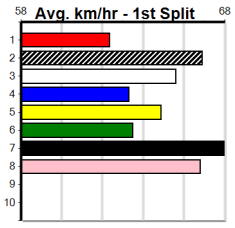

MONTROSE IGA LIQUOR

Distance: 350m, Race Type: Tier 3 - Grade 7, Total Prizemoney: \$1,530
 1st: \$1,000, 2nd: \$320, 3rd: \$160, 4th: \$50

9

1:09PM

(VIC time)

STURGIS (7) can set the tempo soon after box rise in this and he looks hard to catch of he finds the arm. WARRIOR SAL (4) has been racing well enough in recent times and looks like the danger within an ounce of luck in running.