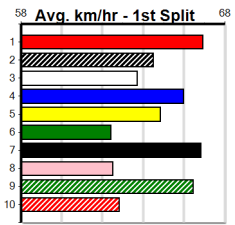

Healesville

"THE SHED" @ Healesville Greys

Distance: 300m, Race Type: Grade 5 T3, Total Prizemoney: $1,530
1st: $1,000, 2nd: $320, 3rd: $160, 4th: $50

8

12:50PM

(VIC time)

Watchdog Tips: 0 0 0 0 **Bet:** .