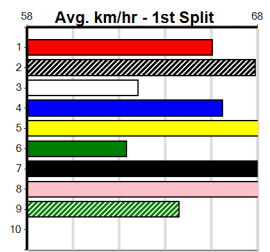

OUTER EAST FOOTBALL NETBALL COMP

4

Distance: 350m, Race Type: Grade 5 T3, Total Prizemoney: $1,530
1st: $1,000, 2nd: $320, 3rd: $160, 4th: $50

11:34AM

(VIC time)

Watchdog Tips:

Bet:

Form Box	Wgt	Dist	Track	Date	Time	BON	Margin	1st/2nd (Time)	PIR	Checked	Comment	WR	Split 1	S/P	Grade

1 SIDEWINDER [5]

WBK Bitch **Jul-20** Sire: AUSSIE INFRARED Dam: SMOOTH MOVING
Owner(s): Dayas Star (SYN), G Ithier, C Ithier Trainer: Christine Ithier (Springvale South)
Winning Distances: < 300m (0) 300 - 399m (7) 400 - 499m (0) 500 - 599m (0) 600 - 699m (0) > 700m (0)
Winning Weights: 27.6(1) 28.1(1) 29.0(1) 29.6(1) 30.0(1) 30.2(1) 30.5(1)

6th (6)	29.7	300	HVL	R4	12-Jul-24	17.33	16.68	3.25L LOYALTY CARD (17.11)	M/2	.	.	.	3.97	$4.60	T3-5
1st (5)	29.6	300	HVL	R4	18-Jul-24	17.10	16.95	1.00L NOT FORGIVEN (17.17)	Q/1	.	SW	.	3.93	$6.00	T3-5
5th (4)	29.8	300	HVL	R11	23-Jul-24	17.21	16.72	5.00L CREDITOR (16.86)	M/6	.	.	.	4.12	$12.50	T3-5
7th (3)	29.9	300	HVL	R5	30-Jul-24	17.53	16.89	9.50L BLAME SPENCER (16.89)	M/5	.	.	.	4.06	$9.60	T3-5
6th (2)	30.3	300	HVL	R4	09-Aug-24	17.34	16.90	4.50L ASIA (17.03)	M/5	.	.	.	4.11	$2.70	T3-5
2nd (3)	30.1	300	HVL	R3	23-Aug-24	17.31	16.77	1.75L DESTINI SPITFIRE (17.20)	M/3	.	.	.	4.08	$9.20	T3-5
8th (6)	30.1	300	HVL	R11	26-Aug-24	17.47	16.68	7.50L KING KABOOM (16.95)	M/1	.	.	.	3.98	$4.50	T3-5
2nd (6)	30.1	350	HVL	R9	13-Sep-24	19.68	19.47	2.50L ZIPPI MUSTANG (19.51)	Q/2	.	.	.	6.64	$35.00	T3-5

Last 3 wins NOT included above

1st (2)	30.2	300	HVL	R12	01-Dec-23	17.17	16.80	0.50L SONIC SHOCKWAVE (17.19)	M/1	.	.	.	3.91	$16.20	T3-5
1st (6)	30.0	350	HVL	R6	29-Dec-23	19.76	19.35	3.25L HUDSON RIVER (19.98)	Q/1	.	SW	.	6.56	$22.10	T3-5
1st (5)	30.5	300	HVL	R12	29-May-24	16.81	16.76	3.25L MARINO (17.03)	M/1	.	.	.	3.90	$5.70	5

Box History

Bx	1st	2nd	3rd	4th	5th	6th	7th	8th
1	1	1	1	2	1	1		
2	2		1			2		
3		2		1	1		1	
4				2	2	2		
5	2	1	2		1		1	
6	1	2			1	2		1
7	1	1	1	1	1	2		
8			1	1			1	

Prize Best Starts Trk/Dts APM: $10685.00, 19.68(6)-13/9/24, 48-7-7-5, 5-1-1-0, 2756