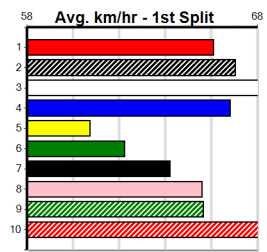

JASON McKEOWN PHOTOGRAPHY

Distance: 300m, Race Type: Grade 5 T3, Total Prizemoney: $1,530
1st: $1,000, 2nd: $320, 3rd: $160, 4th: $50

Watchdog Tips:

Bet:

Table with columns: Form Box, Wgt, Dist, Track, Date, Time, BON, Margin, 1st/2nd (Time), PIR, Checked, Comment, W/R, Split 1, S/P, Grade

DENOMINATOR [5]
RF Dog Jul-20 Sire: ORSON ALLEN Dam: ANTARCTIC LASS
Owner(s): P Knott
Trainer: Elise Knott (Carnegie)
Winning Distances: < 300m (0) 300 - 399m (7) 400 - 499m (7) 500 - 599m (0) 600 - 699m (0) > 700m (0)
Box History table and Prize Best Starts table included.

YELICH (QLD)[5]
BK Dog Mar-20 Sire: ZAMBORA BROCKIE Dam: LANIS MORRIS
Owner(s): B McIntyre
Trainer: Darlene McIntyre (Exford)
Winning Distances: < 300m (0) 300 - 399m (8) 400 - 499m (1) 500 - 599m (0) 600 - 699m (0) > 700m (0)
Box History table and Prize Best Starts table included.

INSENSITIVE [5]
BK Bitch Sep-20 Sire: FERNANDO BALE Dam: FLOWING
Owner(s): A Tullio
Trainer: Fred Vassallo (Eumemmerring)
Winning Distances: < 300m (0) 300 - 399m (6) 400 - 499m (0) 500 - 599m (0) 600 - 699m (0) > 700m (0)
Box History table and Prize Best Starts table included.

BANK ROBBER [5]
BEED Dog Feb-22 Sire: BERNARDO Dam: SILVER SALUTE
Owner(s): D Rhodes
Trainer: Donald Rhodes (Heyfield)
Winning Distances: < 300m (0) 300 - 399m (3) 400 - 499m (0) 500 - 599m (0) 600 - 699m (0) > 700m (0)
Box History table and Prize Best Starts table included.

HOTSPOT HERO [5]
BK Dog Jan-21 Sire: BARCIA BALE Dam: WYNBURN LUCIFER
Owner(s): Bris Vegas (SYN), D Robinson, P Robinson, M Fowlie, J Humphries, T Baker, M Robinson, B Atki
Trainer: Brett Hare (Greendale)
Winning Distances: < 300m (0) 300 - 399m (2) 400 - 499m (1) 500 - 599m (0) 600 - 699m (0) > 700m (0)
Box History table and Prize Best Starts table included.

1

2

3

4

5