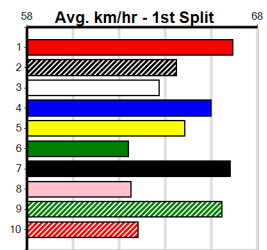

"THE SHED" @ Healesville Greys

Distance: 300m, Race Type: Grade 5 T3, Total Prizemoney: $1,530
1st: $1,000, 2nd: $320, 3rd: $160, 4th: $50

8

12:50PM

(VIC time)

Watchdog Tips:

Bet:

Form Box	Wgt	Dist	Track	Date	Time	BON	Margin	1st/2nd (Time)	PIR	Checked	Comment	WR	Split 1	S/P	Grade

HAMILLSON [5]

BEED Dog Jun-19 Sire: **OUT OF RANGE** Dam: **RINGADING SISTER**
Owner(s): FARRELL AND HILL (SYN), R Hill, R Farrell Trainer: **Richard Hill (Frankston)**
Winning Distances: < 300m (0) 300 - 399m (2) 400 - 499m (4) 500 - 599m (13) 600 - 699m (0) > 700m (0)
Winning Weights: 32.8(1) 33.0(1) 33.1(2) 33.2(1) 33.3(6) 33.4(2) 33.5(1) 33.6(5)

2nd (8)	33.4	460	WGL	R12	11-Jun-24	26.52	25.67	4.25L JEBEDIAH (26.23)	M/222	.	.	.	6.66	$6.20	VET
7th (6)	33.4	350	HVL	R5	16-Jun-24	19.82	19.07	6.50L MY BOY ROBERT (19.38)	M/7	.	.	.	6.81	$39.40	5
3rd (3)	33.6	350	HVL	R7	23-Jun-24	19.79	19.02	4.00L DJANGO MASKIELL (19.51)	M/6	.	.	.	6.70	$23.70	5
7th (7)	33.4	350	HVL	R7	14-Jul-24	19.92	19.35	4.25L SUPER TONE (19.63)	M/8	.	.	.	6.77	$28.00	5
6th (3)	33.4	350	HVL	R8	21-Jul-24	19.70	19.12	7.00L SONIC DIESEL (19.22)	M/7	.	.	.	6.73	$60.30	X45
3rd (7)	33.7	350	HVL	R8	26-Jul-24	19.62	19.57	1.00L SWEET ALESSIA (19.57)	M/4	.	.	.	6.76	$12.60	T3-5
2nd (2)	33.6	350	HVL	R5	02-Aug-24	19.61	19.11	0.75L MICK SAYS SO (19.56)	M/8	.	.	.	6.77	$16.20	T3-5
7th (6)	33.5	350	HVL	R7	09-Aug-24	20.03	19.57	6.50L BOROUGHS COOK (19.60)	S/8	.	.	.	6.87	$9.90	T3-5

Last 3 wins NOT included above

1st (6)	33.1	515	SAN	R10	29-Jun-23	30.05	29.27	0.10L SUGAR VIOLET (30.05)	M/2333	.	.	.	5.13	$12.00	5
1st (5)	33.4	350	HVL	R8	03-May-24	19.72	19.59	0.50L SMILING SPANIARD (19.74)	M/1	.	SW	.	6.61	$3.70	T3-5
1st (5)	33.6	350	HVL	R6	10-May-24	19.69	19.66	1.75L TASSIE TIME (19.81)	Q/3	.	SW	.	6.65	$5.10	T3-5

Box History

Bx	1st	2nd	3rd	4th	5th	6th	7th	8th
1	1	7	1	1	1	1	1	1
2	1	4					1	1
3	3	1	3	1	1	4		
4	2	1	1	1	1	1		
5	5	1	1	2	1			1
6	3	1	2	1		3	6	
7	3	2	1	1	1	1	1	
8	2	1	1	1				

Prize Best $115546.00
Starts 16.73(5)-7/3/23
Trk/Dts 78-19-18-10
APM 8-0-2-0
3493