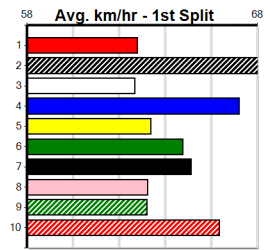

CROYDON HOMING PIGEON CLUB

Distance: 300m, Race Type: Grade 5 T3, Total Prizemoney: $1,530
1st: $1,000, 2nd: $320, 3rd: $160, 4th: $50

Watchdog Tips:

Bet:

Form Box Wgt Dist Track Date Time BON Margin 1st/2nd (Time) PIR Checked Comment W/R Split 1 S/P Grade

SPEEDY FYNN [5]
BK Dog Oct-21 Sire: SPEED STAR Dam: LITTLE BERTHA
Owner(s): J Hooke
Trainer: Wayne Hooke (Huntly)
Winning Distances: < 300m (0) 300 - 399m (2) 400 - 499m (1) 500 - 599m (0) 600 - 699m (0) > 700m (0)
Winning Weights: 31.2(1) 31.7(2)
Box History table and Prize Best Starts Trk/Dts APM

PERFECT SAL [5]
BK Dog Nov-20 Sire: ASTON DEE BEE Dam: PERFECT MADISON
Owner(s): T Salpigtidis
Trainer: Tony Salpigtidis (Plenty)
Winning Distances: < 300m (0) 300 - 399m (14) 400 - 499m (1) 500 - 599m (0) 600 - 699m (0) > 700m (0)
Winning Weights: 31.3(1) 31.5(1) 31.6(1) 31.7(2) 32.0(1) 32.1(2) 32.5(1) 32.7(2) 32.8(2) 33.1(1) 33.3(1)
Box History table and Prize Best Starts Trk/Dts APM

HARBOUR LIGHTS [5]
BK Bitch Dec-21 Sire: BERNARDO Dam: BLACK OPIUM
Owner(s): SEE THE DREAM (SYN), S Buccilli, B Buccilli
Trainer: Peter Frost (Heathcote)
Winning Distances: < 300m (0) 300 - 399m (2) 400 - 499m (1) 500 - 599m (0) 600 - 699m (0) > 700m (0)
Winning Weights: 28.2(2) 28.4(1)
Box History table and Prize Best Starts Trk/Dts APM

HE'S SO TOUGH [5]
RF Dog Nov-21 Sire: FERAL FRANKY Dam: LITTLE TUBBSY
Owner(s): G Marshall
Trainer: Pasquale Derubeis (Cape Woola)
Winning Distances: < 300m (0) 300 - 399m (3) 400 - 499m (0) 500 - 599m (0) 600 - 699m (0) > 700m (0)
Winning Weights: 31.5(1) 33.7(1) 33.8(1)
Box History table and Prize Best Starts Trk/Dts APM

KRIS BAR PADDY [5] Biks
BK Dog Mar-22 Sire: ASTON DEE BEE Dam: WHITE AMBUSH
Owner(s): K Abey
Trainer: Wayne Hooke (Huntly)
Winning Distances: < 300m (0) 300 - 399m (0) 400 - 499m (4) 500 - 599m (0) 600 - 699m (0) > 700m (0)
Winning Weights: 31.3(1) 31.4(1) 31.9(1) 32.4(1)
Box History table and Prize Best Starts Trk/Dts APM

1

2

3

4

5