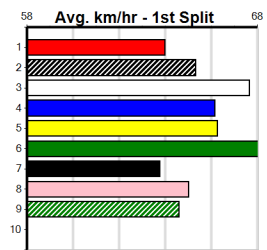

PITSTOP MOWER REPAIRS

Distance: 350m, Race Type: Grade 5 T3, Total Prizemoney: $1,530
1st: $1,000, 2nd: $320, 3rd: $160, 4th: $50

Watchdog Tips:

Bet:

Table with columns: Form Box, Wgt, Dist, Track, Date, Time, BON, Margin, 1st/2nd (Time), PIR, Checked, Comment, W/R, Split 1, S/P, Grade

Golden Eye (NSW)[5]
Owner(s): L Joyce
Winning Distances: < 300m (0) 300 - 399m (2) 400 - 499m (0) 500 - 599m (2) 600 - 699m (0) > 700m (0)
Box History table and Prize Best Starts table included.

Miss Daicos [5]
Owner(s): SAUNDERS CLAN (SYN), D Saunders, B Saunders, W Saunders, G Saunders
Winning Distances: < 300m (0) 300 - 399m (3) 400 - 499m (3) 500 - 599m (1) 600 - 699m (0) > 700m (0)
Box History table and Prize Best Starts table included.

Beauty Beast [5]
Owner(s): Powellful Ryino (SYN), M Ryan, A Powell
Winning Distances: < 300m (0) 300 - 399m (3) 400 - 499m (4) 500 - 599m (0) 600 - 699m (0) > 700m (0)
Box History table and Prize Best Starts table included.

River King [5]
Owner(s): Koolie Boys (SYN), H Johnson, M O'rouke
Winning Distances: < 300m (0) 300 - 399m (3) 400 - 499m (1) 500 - 599m (0) 600 - 699m (0) > 700m (0)
Box History table and Prize Best Starts table included.

Inter Trigon [5]
Owner(s): TONY AND JOE (SYN), T Interligi, J Interligi
Winning Distances: < 300m (0) 300 - 399m (4) 400 - 499m (2) 500 - 599m (0) 600 - 699m (0) > 700m (0)
Box History table and Prize Best Starts table included.