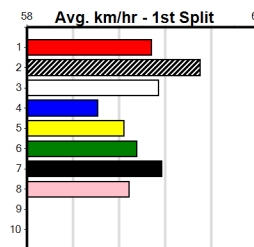

MR HUMMER LIMOS

Distance: 300m, Race Type: Tier 3 - Grade 7, Total Prizemoney: $1,530
1st: $1,000, 2nd: $320, 3rd: $160, 4th: $50

Watchdog Tips: [ ] [ ] [ ] [ ] Bet: [ ]

Form Box Wgt Dist Track Date Time BON Margin 1st/2nd (Time) PIR Checked Comment W/R Split 1 S/P Grade

OUT OF TRICKS [7]
WF Bitch Oct-21 Sire: OUT OF RANGE Dam: TAYLOR'S CHIP
Owner(s): S Porteus
Winning Distances: < 300m (0) 300 - 399m (1) 400 - 499m (0) 500 - 599m (0) 600 - 699m (0) > 700m (0)
Winning Weights: 26.5(1)
5th (7) 26.1 300 HVL R2 02-Aug-24 17.42 16.98 4.50L LITTLE MISS ENVY (17.11) M/1 . . . 4.00 $15.50 T3-7
8th (7) 26.7 400 WGL R9 09-Aug-24 23.74 22.22 15.00 PROMISES TO BE (22.75) M/78 . . . 8.70 $45.30 7
7th (2) 26.8 400 WGL R3 13-Aug-24 23.36 22.43 11.00 MYSTERY TERMS (22.64) M/56 . . . 8.68 $85.40 7
6th (4) 27.3 400 WGL R10 22-Aug-24 23.47 22.55 7.00L KETCHIKAN KID (23.00) M/77 . . . 8.86 $55.40 7
3rd (8) 27.2 300 HVL R3 26-Aug-24 17.30 16.68 2.25L PAW XAVIER (17.15) Q/1 . . . 4.03 $17.00 T3-7
7th (3) 27.1 300 HVL R3 30-Aug-24 17.41 16.96 6.50L EVEN CHANCE (16.96) M/7 . . . 4.15 $36.90 T3-7
4= (5) 27.0 400 WGL R3 03-Sep-24 23.39 22.38 9.00L SOLAR SPECTRUM (22.79) Q/44 . . . 8.59 $38.40 7
6th (2) 27.0 300 HVL R2 08-Sep-24 17.20 16.31 3.75L ALL IN OLLIE (16.94) M/5 . . . 4.02 $45.30 7
Last 3 wins NOT included above
1st (1) 26.5 395 TRA R1 21-Jun-24 22.80 22.01 0.75L NEVER SOBER (22.85) Q/233 . . . 3.80 $13.90 M

Box History
Bx 1st 2nd 3rd 4th 5th 6th 7th 8th
1 1 1 1
2 1 1 1
3 1 1 1
4 1 1 1
5 1 1 1 1 1
6 1 1 2
7 1 2 1 2
8 1 1 1
Prize Best $2962.50
Starts 17.20(2)-8/9/24
Trk/Dts 24-1-2-3
APM 4-0-0-1 1778

NO CHARGE [7]
WBD Bitch Jan-22 Sire: OUT OF RANGE Dam: FURIOUS FLOSS
Owner(s): S Abela
Winning Distances: < 300m (0) 300 - 399m (1) 400 - 499m (0) 500 - 599m (0) 600 - 699m (0) > 700m (0)
Winning Weights: 26.0(1)
2nd (1) 26.1 300 HVL R3 09-Feb-24 17.19 16.75 2.25L ASTON ANGELO (17.04) Q/1 . . . 3.94 $2.50 T3-7
2nd (7) 26.1 400 WGL R10 15-Feb-24 22.84 22.72 1.25L ELARA BALE (22.75) M/11 . . . 8.36 $4.40 T3-7
2nd (1) 26.5 400 WGL R3 09-Jul-24 23.46 22.52 1.5L VALENCIA TILLY (23.37) Q/11 . . . SW W 8.46 $5.10 7
7th (2) 26.5 300 HVL R11 14-Jul-24 17.79 16.69 13.00 ARTEMIS ONE (16.88) M/5 . . . W 4.03 $13.70 RWH
3rd (7) 26.2 400 WGL R2 26-Jul-24 23.15 22.65 0.75L DUNSMORE FLYER (23.10) M/23 . . . W 8.39 $5.40 7
5th (3) 26.1 400 WGL R3 02-Aug-24 23.41 22.57 7.50L OUR ELLIE (22.89) Q/56 . . . W 8.71 $8.10 X67
8th (8) 26.2 400 WGL R5 06-Aug-24 23.66 22.37 14.00 FLYING GENERAL (22.73) M/58 . . . W 8.54 $28.10 RW
8th (4) 26.2 300 HVL R3 30-Aug-24 17.53 16.96 8.50L EVEN CHANCE (16.96) Q/4 . . . 4.03 $7.10 T3-7
Last 3 wins NOT included above
1st (4) 26.0 300 HVL R2 31-Jan-24 17.09 16.87 3.5L LITTLE TANGO (17.32) M/1 . . . SW W 3.90 $1.70 M

Box History
Bx 1st 2nd 3rd 4th 5th 6th 7th 8th
1 2 1 1
2 1 1 1
3 1 1 1
4 1 1 1
5 1 1 1
6 1 1 1
7 2 1 1 1
8 1 1 1
Prize Best $3060.00
Starts 17.07(7)-17/1/24
Trk/Dts 12-1-4-1
APM 6-1-2-0 1032