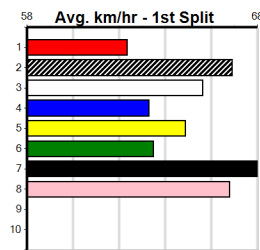

6

7

8

9

10

Distance: 350m, Race Type: Tier 3 - Grade 7, Total Prizemoney: \$1,530
1st: \$1,000, 2nd: \$320, 3rd: \$160, 4th: \$50

Watchdog Tips:

Bet: