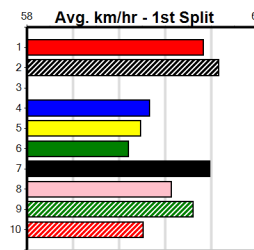

SPORTSBET NOBODY DOES IT EASIER

Distance: 300m, Race Type: Grade 5 T3, Total Prizemoney: $1,530
1st: $1,000, 2nd: $320, 3rd: $160, 4th: $50

Watchdog Tips:

Bet:

Form Box Wgt Dist Track Date Time BON Margin 1st/2nd (Time) PIR Checked Comment W/R Split 1 S/P Grade

FIRING CHIEF [5]
BK Dog Dec-21 Sire: COSMIC CHIEF Dam: MISS HEART
Owner(s): L Bicchieri
Trainer: Louie Bicchieri (Fawkner)
Winning Distances: < 300m (0) 300 - 399m (2) 400 - 499m (2) 500 - 599m (0) 600 - 699m (0) > 700m (0)
Winning Weights: 32.7(1) 32.9(2) 33.5(1)
Box History table and Prize Best Starts table included.

ELLIOTT NESS [5]
BKW Dog May-19 Sire: FERNANDO BALE Dam: UP HILL JILL
Owner(s): G Johnson
Trainer: Garry Johnson (Chum Creek)
Winning Distances: < 300m (0) 300 - 399m (9) 400 - 499m (8) 500 - 599m (0) 600 - 699m (0) > 700m (0)
Winning Weights: 27.9(1) 28.2(1) 28.8(1) 28.9(2) 29.0(2) 29.1(1) 29.2(2) 29.4(4) 29.5(1) 29.8(1) 30.4(1)
Box History table and Prize Best Starts table included.

WALTZING EMBERS [5]
WBD Bitch Feb-22 Sire: JS FLAMIN ACE Dam: MINI FERNANDO
Owner(s): G Ithier
Trainer: Gavin Ithier (Devon Meadows)
Winning Distances: < 300m (0) 300 - 399m (3) 400 - 499m (0) 500 - 599m (0) 600 - 699m (0) > 700m (0)
Winning Weights: 24.2(2) 25.6(1)
Box History table and Prize Best Starts table included.

ARABIAN PRINCESS [5]
BK Bitch May-21 Sire: AUSSIE INFRARED Dam: GOTHAM QUEEN
Owner(s): SMKN (SYN), M Lithgow, D Maynes, K Maynes, N Riseley, E Avdulla
Trainer: Sean Lithgow (Devon Meadows)
Winning Distances: < 300m (0) 300 - 399m (2) 400 - 499m (1) 500 - 599m (0) 600 - 699m (0) > 700m (0)
Winning Weights: 25.0(1) 25.5(1) 25.8(1)
Box History table and Prize Best Starts table included.

STELLA ROSE [5]
BD Bitch Mar-22 Sire: ASTON DEE BEE Dam: WHITE AMBUSH
Owner(s): C Hooke
Trainer: Jane Hooke (Huntly)
Winning Distances: < 300m (0) 300 - 399m (0) 400 - 499m (3) 500 - 599m (0) 600 - 699m (0) > 700m (0)
Winning Weights: 28.4(1) 28.7(1) 28.9(1)
Box History table and Prize Best Starts table included.