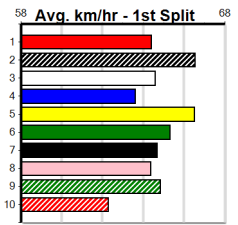

NP ELECTRICAL

Distance: 460m, Race Type: Grade 5, Total Prizemoney: $2,925
1st: $1,950, 2nd: $600, 3rd: $300, 4th: $75

Watchdog Tips: 0 0 0 0 Bet: .