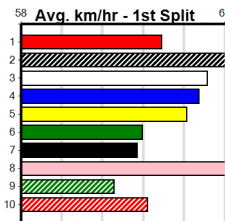

MELBOURNE CONTAINER PARK

Distance: 460m, Race Type: Mixed 4/5, Total Prizemoney: \$3,360
1st: \$2,250, 2nd: \$690, 3rd: \$345, 4th: \$75

Watchdog Tips: 0 0 0 0 Bet:

Main table containing race details for 10 races (ASTON WESTERN, ZIPPING GRYLIS, SCOTLAND YARD, ASTON ZOOM, MARAIS BALE, BAKIS BALE, WHERE IS HE, EXCAVATION, LOCHAN AURA, THANK YOU TOMMY). Each race entry includes horse name, trainer, jockey, weight, distance, track, date, time, BON, Margin, 1st/2nd (Time), PIR, Checked, Comment, W/R, Split 1, S/P, Grade, and Winning Boxes.