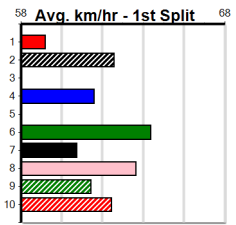

MERV JENNINGS SIGNS

Distance: 460m, Race Type: Maiden, Total Prizemoney: $2,535
1st: $1,680, 2nd: $520, 3rd: $260, 4th: $75

Watchdog Tips: **0** **0** **0** **0** Bet: **.**