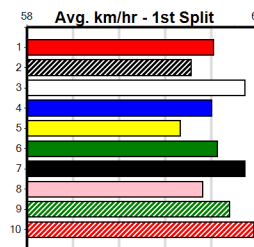

MILLERS MUZZLES

Distance: 400m, Race Type: Mixed 4/5, Total Prizemoney: $3,360
1st: $2,250, 2nd: $690, 3rd: $345, 4th: $75

Watchdog Tips:

Bet:

Table with columns: Form Box, Wgt, Dist, Track, Date, Time, BON, Margin, 1st/2nd (Time), PIR, Checked, Comment, WR, Split 1, S/P, Grade

CRUSH YOUR RUSH (NSW)[5]
BD Dog Nov-21 Sire: FERAL FRANKY Dam: EURO MARSH
Owner(s): M Crowe
Trainer: Gavin Gledhill (Coomboona)
Winning Distances: < 300m (0) 300 - 399m (3) 400 - 499m (7) 500 - 599m (0) 600 - 699m (0) > 700m (0)
Winning Weights: 32.6(1) 33.0(1) 33.1(1) 33.3(1) 33.4(1) 33.6(1) 34.1(2) 34.2(1) 34.3(1)
Box History table and Prize Best Starts table included.

TINKER MAV [5]
RBD Dog Jan-21 Sire: ORSON ALLEN Dam: GAWKER BALE
Owner(s): Burns Racing (SYN), C Burns, J Burns
Trainer: Craig Burns (Balliang)
Winning Distances: < 300m (0) 300 - 399m (2) 400 - 499m (6) 500 - 599m (0) 600 - 699m (0) > 700m (0)
Winning Weights: 31.4(1) 31.7(1) 31.8(2) 31.9(1) 32.1(1) 32.2(1) 32.7(1)
Box History table and Prize Best Starts table included.

MAX PEARL [5]
WBD Bitch Mar-22 Sire: HOOKED ON SCOTCH Dam: BOBBY SOXER
Owner(s): M McClelland
Trainer: Mark McClelland (Lovely Banks)
Winning Distances: < 300m (0) 300 - 399m (0) 400 - 499m (4) 500 - 599m (0) 600 - 699m (0) > 700m (0)
Winning Weights: 31.2(1) 31.3(1) 31.6(1) 32.0(1)
Box History table and Prize Best Starts table included.

GUNAI LILLY [4]
BD Bitch Oct-21 Sire: ASTON DEE BEE Dam: GUNAI GOSSIP
Owner(s): J Martin
Trainer: Mark Filomeno (Craigieburn)
Winning Distances: < 300m (0) 300 - 399m (3) 400 - 499m (3) 500 - 599m (0) 600 - 699m (0) > 700m (0)
Winning Weights: 27.8(2) 28.4(2) 28.5(1) 28.9(1)
Box History table and Prize Best Starts table included.

IVY'S JOY [4]
BD Bitch May-21 Sire: MY REDEEMER Dam: TRAVELLER'S JOY
Owner(s): S Menegazzo
Trainer: Mark Johnson (Ross Creek)
Winning Distances: < 300m (0) 300 - 399m (2) 400 - 499m (7) 500 - 599m (0) 600 - 699m (0) > 700m (0)
Winning Weights: 28.1(1) 28.2(1) 28.7(1) 28.8(3) 29.0(2) 29.3(1)
Box History table and Prize Best Starts table included.

1

2

3

4

5