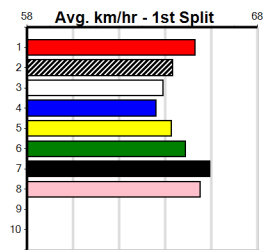

Watchdog Tips:

Bet:

Form Box	Wgt	Dist	Track	Date	Time	BON	Margin	1st/2nd (Time)	PIR	Checked	Comment	WR	Split 1	S/P	Grade

STAR COMMAND [6]
BK Dog Sep-22 Sire: COSMIC RUMBLE Dam: REAL REWARD
Owner(s): Three Little Pigs and The Big Bad Wolf (SYN), J Presutto, P Presutto, A Presutto, D Presutto Trainer: Natalie Presutto (Devon Meadows)
Winning Distances: < 300m (0) 300 - 399m (0) 400 - 499m (2) 500 - 599m (0) 600 - 699m (0) > 700m (0)
Winning Weights: 30.2(1) 30.3(1)

2nd (8)	29.9	435	SLE	R2	14-Jul-24	24.84	24.43	4.25L ZIPPITY ZIPPIN' (24.55)	M/222	.	.	.	5.36	$3.80	M
3rd (8)	29.8	435	SLE	R1	17-Jul-24	25.25	24.54	3.00L STORMY SECRET (25.05)	M/433	.	.	.	5.37	$1.20	M
2nd (5)	29.7	450	SHP	R2	22-Jul-24	25.50	24.95	8.00L NEEDFUL (24.95)	Q/222	.	.	.	6.68	$9.50	M
2nd (1)	30.1	400	WGL	R1	30-Jul-24	22.77	22.45	0.75L RHYTHMIC ENERGY (22.73)	Q/11	.	.	.	8.41	$2.40	M
3rd (8)	30.0	400	WGL	R1	02-Aug-24	23.16	22.57	1.75L SHARNI'S SECRET (23.05)	M/65	.	.	.	8.71	$1.80	M
1st (8)	30.2	460	WGL	R2	13-Aug-24	26.12	25.71	0.75L EXTINCT (26.17)	Q/111	.	SW	.	6.54	$1.60	MH
1st (6)	30.3	400	WGL	R9	10-Sep-24	23.06	22.52	0.75L PROMISES TO BE (23.11)	M/21	.	.	.	8.10	$2.90	X67
2nd (2)	30.3	410	HOR	R11	15-Sep-24	23.86	23.03	4.50L SUNTORY LISA (23.55)	M/43	.	.	.	10.72	$2.30	X67

Last 3 wins NOT included above

Bx	1st	2nd	3rd	4th	5th	6th	7th	8th
1		1						
2		1						
3								
4								
5			1					
6	1							
7								
8	1	1	2					

Prize Best	$6310.00
Starts	FSH
Trk/Dts	8-2-4-2
APM	0-0-0-0
	5402

GUNAI DAISY [7]
BK Bitch Mar-22 Sire: ALLEN DEED Dam: GUNAI LEXI
Owner(s): J Martin Trainer: Mark Filomeno (Craigieburn)
Winning Distances: < 300m (0) 300 - 399m (1) 400 - 499m (0) 500 - 599m (0) 600 - 699m (0) > 700m (0)
Winning Weights: 24.7(1)

3rd (1)	25.4	300	HVL	R1	14-Jul-24	17.49	16.69	6.00L PLAYBACK (17.10)	M/4	.	.	.	4.17	$12.20	M
4th (3)	25.7	300	HVL	R1	21-Jul-24	17.11	16.52	2.25L PLASTIC GANGSTER (16.96)	M/1	.	SW	.	4.00	$13.70	M
5th (5)	25.3	400	GEL	R1	26-Jul-24	23.23	22.39	12.00 REPRESENT (22.46)	M/45	.	SW	.	8.75	$22.60	M
1st (3)	24.7	390	SHP	R1	10-Aug-24	22.78	22.14	1.25L LUNA PACK (22.85)	M/23	.	.	.	8.69	$3.60	M
2nd (3)	25.2	350	HVL	R1	18-Aug-24	20.23	19.07	3.25L CATHY'S DREAM (20.00)	M/5	.	.	.	6.83	$10.50	X67
7th (8)	25.5	350	HVL	R2	25-Aug-24	20.00	18.71	12.00 STIFLER (19.22)	Q/5	.	.	.	6.64	$37.90	X67
7th (3)	25.4	400	GEL	R9	31-Aug-24	23.44	22.30	13.00 BRILEY RIOT (22.54)	M/77	.	V10	.	9.06	$9.80	X67
6th (4)	25.8	400	GEL	R10	13-Sep-24	23.69	22.65	7.00L ZIPPING JETSON (23.22)	M/86	.	.	.	8.90	$60.30	X67

Last 3 wins NOT included above

Bx	1st	2nd	3rd	4th	5th	6th	7th	8th
1			1					
2								
3	1	1		1				1
4								
5					1			
6								
7								1
8								

Prize Best	$1935.00
Starts	23.23(5)-26/7/24
Trk/Dts	8-1-1-1
APM	3-0-0-0
	1496