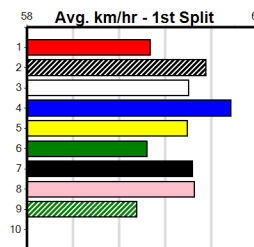

6

7

8

9

10

PARKER PUMPS

Distance: 520m, Race Type: Grade 5, Total Prizemoney: \$3,340
1st: \$2,230, 2nd: \$690, 3rd: \$345, 4th: \$75

Watchdog Tips: