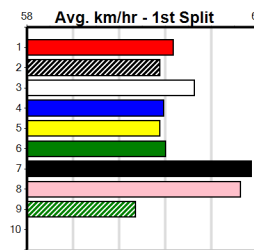

TTS ELECTRICS VETERANS

Distance: 400m, Race Type: S/E Veteran, Total Prizemoney: $2,925
1st: $1,950, 2nd: $600, 3rd: $300, 4th: $75

Watchdog Tips:

Bet:

Form Box Wgt Dist Track Date Time BON Margin 1st/2nd (Time) PIR Checked Comment W/R Split 1 S/P Grade

STROMBOLI [4]
BK Dog Jun-20 Sire: ASTON DEE BEE Dam: SOMERTON MAY
Owner(s): Ghost Syndicate (SYN), L Cardillo, G Roberts, B Markovic
Winning Distances: < 300m (0) 300 - 399m (1) 400 - 499m (14) 500 - 599m (2) 600 - 699m (0) > 700m (0)
Winning Weights: 32.1(1) 32.2(1) 32.9(1) 33.0(1) 33.1(1) 33.8(2) 34.0(1) 34.1(1) 34.2(1) 34.3(1) 34.4(1) 34.5(1) 34.6(4)
6th (3) 34.1 425 BEN R10 26-Apr-24 24.63 23.85 9.00L UNCLE ROSCO (24.00) M/377 . . . 6.57 $19.40 X45
8th (2) 34.3 425 BEN R3 07-Jun-24 24.67 23.85 8.00L BUMPY'S DAD ROY (24.12) M/688 . . . 6.66 $13.00 VETH
2nd (7) 34.0 435 SLE R12 23-Jun-24 24.71 24.37 2.00L QUEBEC BALE (24.58) M/444 . . . 5.31 $8.00 VET
1st (3) 34.1 425 BEN R5 12-Jul-24 24.11 23.86 0.75L DEADLY CLASS (24.16) M/111 . . . 6.62 $4.90 VET
5th (4) 34.0 435 SLE R12 28-Jul-24 25.07 24.46 7.00L JEBEDIAH (24.61) M/255 . . . 5.26 $5.60 VET
6th (8) 33.8 425 BEN R7 02-Aug-24 24.43 23.70 11.00L HIGHER FORCE (23.70) M/566 . . . 7.04 $10.20 5
1st (5) 34.6 390 BAL R9 01-Sep-24 22.61 22.35 0.75L ZAP (22.65) Q/22 . . . 8.57 $2.30 T3-5
2nd (2) 34.0 410 HOR R12 15-Sep-24 23.64 23.03 3.5L FABIO GIBLET (23.40) M/22 . . . 10.28 $4.70 5
Last 3 wins NOT included above
1st (3) 34.3 400 GEL R8 19-Feb-24 22.65 22.55 3.5L CELTIC BOUY (22.89) M/32 . . . 8.47 $8.50 5
1st (1) 34.0 500 BEN R8 23-Feb-24 28.21 28.21 1.25L DESCRIPTION (28.28) M/222 . . . 6.55 $4.00 5
1st (5) 34.2 525 MEA R11 16-Mar-24 30.26 29.65 1.00L OREGON FAVORS (30.32) M/1111 . . . SW . 5.12 $6.00 5

Trainer: Dallan Klemke (Lara)
Box History
Bx 1st 2nd 3rd 4th 5th 6th 7th 8th
1 5 2 1 2 2
2 1 1 1 1 1 2 1
3 4 . . . .
4 . 1 2 1 3 . . . .
5 2 2 1 . . . . . .
6 . . . . . 1 1 2
7 1 3 1
8 4 . . . . . 2 3
Prize Best $72468.13
Starts 22.55(4)-10/6/22
Trk/Dts 66-17-9-6
APM 15-3-3-2 7100