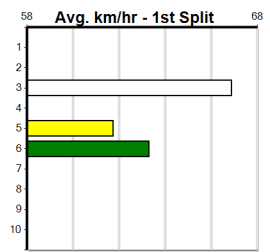

GAP ADOPTION DAY - SUNDAY AT THE

Distance: 400m, Race Type: Maiden, Total Prizemoney: $2,535
1st: $1,680, 2nd: $520, 3rd: $260, 4th: $75

Watchdog Tips:

☐ ☐ ☐ ☐

Bet:

Form Box	Wgt	Dist	Track	Date	Time	BON	Margin	1st/2nd (Time)	PIR	Checked	Comment	W/R	Split 1	S/P	Grade

1

CRUISING ALONG [M]
BD Dog Oct-22 Sire: FERAL FRANKY Dam: ZIPPING ABILENE
Owner(s): J Churchman
Winning Distances: < 300m (0) 300 - 399m (0) 400 - 499m (0) 500 - 599m (0) 600 - 699m (0) > 700m (0)
Winning Weights:

Bx	1st	2nd	3rd	4th	5th	6th	7th	8th
1								
2								
3								
4								
5								
6								
7								
8								

Last 3 wins NOT included above

Prize Best								$0
Starts								0-0-0-0
Trk/Dts								0-0-0-0
APM								0

Trainer: Jason Sharp (Lara)

2

DRAGON BLACK (NSW)[M]
BK Bitch Nov-22 Sire: PRIMO UNO Dam: NANGAR DIVA
Owner(s): FEAR NOTHING (SYN), J Barbara, S Economou, L Conroy
Winning Distances: < 300m (0) 300 - 399m (0) 400 - 499m (0) 500 - 599m (0) 600 - 699m (0) > 700m (0)
Winning Weights:

Bx	1st	2nd	3rd	4th	5th	6th	7th	8th
1								
2								
3								
4								
5								
6								
7								
8								

Last 3 wins NOT included above

Prize Best								$0
Starts								0-0-0-0
Trk/Dts								0-0-0-0
APM								0

Trainer: John Barbara (Exford)

3

PAW LONDON (NSW)[M]
RBD Bitch Jan-23 Sire: FERAL FRANKY Dam: WENDALIN BALE
Owner(s): B Wheeler
Winning Distances: < 300m (0) 300 - 399m (0) 400 - 499m (0) 500 - 599m (0) 600 - 699m (0) > 700m (0)
Winning Weights:
2nd (1) 26.7 400 GEL R3 13-Sep-24 22.94 22.65 1.5L CAPTAIN STEVIE (22.85) Q/22 . . . . . 8.52 $4.80 M

Bx	1st	2nd	3rd	4th	5th	6th	7th	8th
1		1						
2								
3								
4								
5								
6								
7								
8								

Last 3 wins NOT included above

Prize Best								$520.00
Starts								22.94(1)-13/9/24
Trk/Dts								1-0-1-0
APM								1-0-1-0
								520

Trainer: Correy Grenfell (Anakie)

4

OUT THE WINDOW [M]
WBK Bitch Feb-23 Sire: KOBLENZ Dam: MEPUNGA GEM
Owner(s): T Keogh
Winning Distances: < 300m (0) 300 - 399m (0) 400 - 499m (0) 500 - 599m (0) 600 - 699m (0) > 700m (0)
Winning Weights:

Bx	1st	2nd	3rd	4th	5th	6th	7th	8th
1								
2								
3								
4								
5								
6								
7								
8								

Last 3 wins NOT included above

Prize Best								$0
Starts								0-0-0-0
Trk/Dts								0-0-0-0
APM								0

Trainer: Michelle Mallia (Avalon)

5

FLEETWOOD NEMO [M]
BE Dog Feb-23 Sire: FERNANDO BALE Dam: CIRCLE OF DREAMS
Owner(s): CHAMPAGNE PTN (SYN), S Smith, A Langton
Winning Distances: < 300m (0) 300 - 399m (0) 400 - 499m (0) 500 - 599m (0) 600 - 699m (0) > 700m (0)
Winning Weights:
2nd (1) 32.1 400 GEL R1 13-Sep-24 23.28 22.65 5.50L MORE BEER PLEASE (22.91) M/22 . . . . . 8.92 $2.10 M

Bx	1st	2nd	3rd	4th	5th	6th	7th	8th
1		1						
2								
3								
4								
5								
6								
7								
8								

Last 3 wins NOT included above

Prize Best								$520.00
Starts								23.28(1)-13/9/24
Trk/Dts								1-0-1-0
APM								1-0-1-0
								520

Trainer: Angela Langton (Anakie)