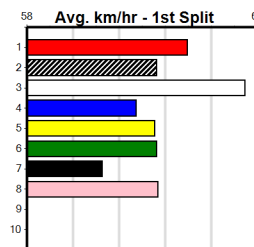

Watchdog Tips:

Bet:

Form Box	Wgt	Dist	Track	Date	Time	BON	Margin	1st/2nd (Time)	PIR	Checked	Comment	WR	Split 1	S/P	Grade

1

GO ME GO [7]
BK Bitch Feb-22 Sire: SHIMA SHINE Dam: SUPER YESY
Owner(s): K Boyle Trainer: Kathleen Boyle (Lethbridge)
Winning Distances: < 300m (0) 300 - 399m (1) 400 - 499m (0) 500 - 599m (0) 600 - 699m (0) > 700m (0)
Winning Weights: 30.1(1)

2nd (6)	30.3	390	WBL	R1	18-Apr-24	22.50	22.32	1.5L OFFENSIVE LADY (22.40)	M/22	.	.	.	8.88	$4.30	MH
3rd (5)	30.1	390	WBL	R1	25-Apr-24	22.36	22.14	2.75L OFFENSIVE LADY (22.17)	M/33	.	.	.	8.81	$4.70	MF
7th (8)	30.3	390	BAL	R1	15-May-24	22.82	22.06	7.50L PAW TIKKA (22.32)	M/37	.	.	.	8.71	$3.20	M
2nd (5)	30.3	400	GEL	R2	11-Jun-24	22.80	22.65	2.25L SCOTLAND YARD (22.65)	M/22	.	.	.	8.53	$2.90	M
6th (3)	30.7	400	GEL	R1	18-Jun-24	23.56	22.63	8.50L BABY TIME (22.97)	M/46	.	.	.	8.65	$1.60	M
7th (8)	30.1	400	GEL	R9	30-Aug-24	23.74	22.46	15.00 CINDY'S FIRE (22.71)	M/67	.	.	.	8.83	$2.50	M
1st (7)	30.1	390	WBL	R2	05-Sep-24	22.27	22.00	7.00L ASTON CIARRA (22.76)	Q/11	.	.	.	8.71	$3.20	M
4th (6)	30.2	390	WBL	R9	12-Sep-24	22.65	21.89	3.25L JUST BELIEVE (22.43)	M/33	.	.	.	8.86	$2.00	7

Last 3 wins NOT included above

Bx	1st	2nd	3rd	4th	5th	6th	7th	8th
1								
2								
3						1		
4						1		
5		1	1					
6		1		1				
7	1							
8		1						2

Prize Best	$3415.00
Starts	22.80(5)-11/6/24
Trk/Dts	10-1-3-1
APM	5-0-2-0
	2379

2

ASTON AMISHA [6]
BK Bitch Jul-22 Sire: ASTON RUPEE Dam: ASTON PEREGRINE
Owner(s): R Borda Trainer: Mark McClelland (Lovely Banks)
Winning Distances: < 300m (0) 300 - 399m (2) 400 - 499m (0) 500 - 599m (0) 600 - 699m (0) > 700m (0)
Winning Weights: 30.2(1) 30.3(1)

3rd (8)	30.9	390	SHP	R1	27-May-24	22.41	21.84	3.25L FINANCIAL NEWS (22.20)	M/22	.	.	.	8.66	$1.60	M
7th (2)	30.6	390	BAL	R1	12-Jun-24	23.32	22.07	13.00 FLYING PETAL (22.48)	M/67	.	.	.	8.76	$1.80	M
1st (7)	30.2	390	BAL	R2	18-Aug-24	22.49	22.21	6.50L IVORY NARWHAL (22.92)	M/11	.	SW	.	8.46	$1.80	T3-M
7th (6)	30.3	390	BAL	R11	23-Aug-24	23.21	22.19	13.00 ALL TALKER (22.32)	M/46	.	.	.	8.66	$8.30	7
1st (2)	30.3	390	SHP	R3	29-Aug-24	22.11	22.11	5.50L CHICKEN BURGER (22.47)	Q/11	.	.	.	8.44	$3.00	7
2nd (4)	30.3	390	WBL	R4	05-Sep-24	22.35	22.00	1.5L NO RIGHT TURNS (22.26)	M/23	.	.	.	8.97	$3.40	RWH
6th (3)	30.3	390	WBL	R5	12-Sep-24	22.46	21.89	3.75L MAC AND CHEESE (22.21)	M/78	.	.	.	8.86	$16.80	RWF

Last 3 wins NOT included above

Bx	1st	2nd	3rd	4th	5th	6th	7th	8th
1								
2	1							1
3						1		
4		1						
5								
6								1
7	1							
8			1					

Prize Best	$2860.00
Starts	FSH
Trk/Dts	7-2-1-1
APM	0-0-0-0
	2556

3

COSMIC REWARD [7]
BK Dog Sep-22 Sire: COSMIC RUMBLE Dam: REAL REWARD
Owner(s): Three Little Pigs and The Big Bad Wolf (SYN), J Presutto, P Presutto, A Presutto, D Presutto Trainer: Peter Presutto (Devon Meadows)
Winning Distances: < 300m (0) 300 - 399m (0) 400 - 499m (1) 500 - 599m (0) 600 - 699m (0) > 700m (0)
Winning Weights: 29.9(1)

4th (3)	30.2	300	HVL	R2	04-Sep-24	16.81	16.39	6.00L EPITOMIZE (16.42)	M/2	.	.	.	3.95	$22.50	MH
1st (2)	29.9	400	WGL	R1	10-Sep-24	22.91	22.52	0.50L ARKA RAIN (22.94)	M/21	.	.	.	8.37	$1.90	M

Last 3 wins NOT included above

Bx	1st	2nd	3rd	4th	5th	6th	7th	8th
1								
2	1							
3					1			
4								
5								
6								
7								
8								

Prize Best	$1755.00
Starts	FSH
Trk/Dts	2-1-0-0
APM	0-0-0-0
	1755