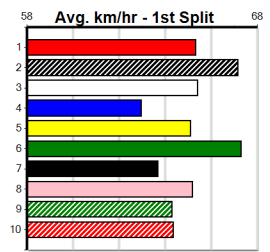

GEELONG PRINTING

Distance: 400m, Race Type: Grade 5, Total Prizemoney: $2,925
1st: $1,950, 2nd: $600, 3rd: $300, 4th: $75

Watchdog Tips:

Bet:

Form Box	Wgt	Dist	Track	Date	Time	BON	Margin	1st/2nd (Time)	PIR	Checked	Comment	WR	Split 1	S/P	Grade

ALL TALKER [5]

BK Dog Feb-22 Sire: SHIMA SHINE Dam: SUPER YESY
Owner(s): K Boyle Trainer: Kathleen Boyle (Lethbridge)

Winning Distances: < 300m (0) 300 - 399m (2) 400 - 499m (1) 500 - 599m (0) 600 - 699m (0) > 700m (0)

Winning Weights: 33.9(1) 34.3(1) 34.6(1)

1st (3)	33.9	390	WBL	R1	11-Jul-24	22.47	21.94	5.50L ERNIE DEEDS (22.85)	Q/11	SW	8.75	$27.40 M
2nd (8)	34.1	400	GEL	R4	19-Jul-24	22.83	22.49	4.00L JACAERYS BALE (22.56)	S/33		8.51	$2.70 X67
6th (1)	34.1	400	GEL	R9	26-Jul-24	23.24	22.39	8.00L HARAJUKU LASS (22.69)	M/66	W	8.67	$2.70 X67
1st (1)	34.3	390	BAL	R11	23-Aug-24	22.32	22.19	1.25L PAW TABITHA (22.41)	Q/11	SW	8.48	$4.80 7
1st (8)	34.6	400	GEL	R10	31-Aug-24	22.86	22.30	2.50L SHE'S ON BOOST (23.03)	M/21		8.65	$1.40 6G
3rd (6)	34.3	390	WBL	R4	05-Sep-24	22.37	22.00	1.5L NO RIGHT TURNS (22.26)	M/32		8.97	$3.40 RWH
2nd (2)	34.7	390	WBL	R12	12-Sep-24	22.30	21.89	1.00L FRONT COVER (22.25)	M/33	SW	8.77	$4.50 5

Last 3 wins NOT included above

Box History

Bx	1st	2nd	3rd	4th	5th	6th	7th	8th
1	1							
2		1						
3	1							
4								
5								
6			1					
7								
8	1	1						

Prize Best $7080.00
Starts 22.83(8)-19/7/24
Trk/Dts 7-3-2-1
APM 3-1-1-0 6168

LADY JULIA [5]

F Bitch Apr-22 Sire: BERNARDO Dam: SHORE'S GIRL
Owner(s): T Sinnott Trainer: Rebecca Gibbons (Avalon)

Winning Distances: < 300m (0) 300 - 399m (2) 400 - 499m (7) 500 - 599m (0) 600 - 699m (0) > 700m (0)

Winning Weights: 28.7(3) 28.9(1) 29.0(3) 29.3(1) 29.4(1)

5= (8)	28.6	350	HVL	R6	28-Jul-24	19.52	19.29	3.5L ZIPPING GRYLLIS (19.29)	M/1		6.51	$9.60 X45
7th (2)	28.6	350	HVL	R12	04-Aug-24	19.66	18.94	8.50L MY MAGIC MAN (19.10)	M/7		6.80	$57.70 SH
3rd (3)	28.3	350	HVL	R6	11-Aug-24	19.33	19.01	0.50L AYIA NEIGHBOUR (19.31)	M/2		6.53	$5.50 5
4th (3)	28.5	460	GEL	R5	16-Aug-24	26.38	25.44	6.00L ASTON GOZO (25.96)	M/223		6.59	$3.20 5
6th (1)	28.8	400	GEL	R3	23-Aug-24	22.93	22.56	5.50L OUR TITAN (22.56)	M/34		8.44	$3.60 5
3rd (5)	29.0	400	GEL	R6	30-Aug-24	22.60	22.46	1.75L WERRIS BALE (22.49)	M/23		8.40	$3.10 5
2nd (7)	29.2	450	WBL	R8	05-Sep-24	25.60	25.59	0.25L RICKY BOBBY RIOT (25.59)	M/111		6.63	$3.30 X45
3rd (2)	29.3	450	BAL	R7	11-Sep-24	25.85	25.18	1.75L INTEX BALE (25.74)	M/222		6.61	$1.70 5

Last 3 wins NOT included above

Box History

Bx	1st	2nd	3rd	4th	5th	6th	7th	8th
1	1	1	1		1	2	1	1
2			2	2	1			1
3			2	1				
4	2							
5		1	1		1	1	1	
6	2		1	1		1		
7	1	4		1	1			
8	3	1			1			1

Prize Best $28610.00
Starts 22.60(5)-30/8/24
Trk/Dts 42-9-7-7
APM 3-0-0-1 10907