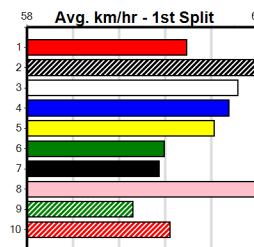

MELBOURNE CONTAINER PARK

Distance: 460m, Race Type: Mixed 4/5, Total Prizemoney: $3,360
1st: $2,250, 2nd: $690, 3rd: $345, 4th: $75

Watchdog Tips:

Bet:

Form Box	Wgt	Dist	Track	Date	Time	BON	Margin	1st/2nd (Time)	PIR	Checked	Comment	WR	Split 1	S/P	Grade

ASTON WESTERN (NSW)[4]

BK Dog Feb-22 Sire: AUSSIE INFRARED Dam: FANTASTIC DOTTY
Owner(s): M Mallia **Trainer: Michelle Mallia (Avalon)**
Winning Distances: < 300m (0) 300 - 399m (2) 400 - 499m (8) 500 - 599m (0) 600 - 699m (0) > 700m (0)
Winning Weights: 32.8(1) 33.3(2) 33.4(2) 33.7(2) 33.8(1) 33.9(1) 34.0(1)

5th (7)	33.9	400	MTG	R7	14-Jul-24	23.49	22.99	7.00L SHORE'S PICK (22.99)					11.08	$6.50	5
2nd (1)	34.0	395	MBR	R8	19-Jul-24	22.38	22.24	2.00L BOOTS (22.24)	0				5.27	$3.80	5H
6th (3)	33.9	395	MBR	R8	26-Jul-24	22.77	22.25	7.50L JUKEBOX DUKE (22.26)					5.21	$11.00	5F
7th (8)	34.1	350	MBS	R8	30-Jul-24	19.91	19.39	3.25L ZINFANDEL AUSTIN (19.68)					7.21	$5.00	5
1st (4)	33.9	400	GEL	R4	30-Aug-24	22.46	22.46	6.00L BLACKPOOL VIPER (22.86)	M/21				8.55	$2.50	5
1st (8)	33.7	400	GEL	R6	03-Sep-24	22.31	22.31	11.00L COOL NATURE (23.08)	M/11				8.37	$1.40	5
3rd (4)	33.9	450	SHP	R11	09-Sep-24	25.62	25.01	1.5L SOFIA RIOT (25.52)	M/755				6.74	$1.60	5
3rd (3)	33.6	450	SHP	R8	16-Sep-24	25.43	24.96	7.00L SCHILLACI (24.96)	M/344				6.62	$12.10	X45

Last 3 wins NOT included above

1st (3)	33.4	460	GEL	R3	26-Jan-24	25.77	25.55	2.00L EXTREMELY POTENT (25.90)	M/111				6.66	$4.60	5
1st (4)	33.8	390	BAL	R12	08-May-24	22.08	22.06	1.00L FAST LOVE (22.14)	Q/11				8.40	$5.60	5
1st (5)	34.0	390	BAL	R11	31-May-24	21.94	21.79	7.50L JUDY'S REDEEMER (22.43)	M/11				8.36	$3.50	X45

Box History

Bx	1st	2nd	3rd	4th	5th	6th	7th	8th
1	1	2			1			
2	1	1		1	1			
3	2		1			1		1
4	2	2	1		1			
5	2					1		
6		1	2	2		1	1	
7	1				1			1
8	2	4	2			1	1	

Prize Best $26225.00
Starts 25.77(3)-26/1/24
Trk/Dts 42-10-10-6
APM 1-1-0-0
9736