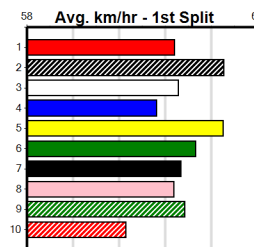

NP ELECTRICAL

Distance: 460m, Race Type: Grade 5, Total Prizemoney: $2,925
1st: $1,950, 2nd: $600, 3rd: $300, 4th: $75

Watchdog Tips:

Bet:

Form Box	Wgt	Dist	Track	Date	Time	BON	Margin	1st/2nd (Time)	PIR	Checked	Comment	WR	Split 1	S/P	Grade

1

KEISHA [5]
BK Bitch Dec-21 Sire: WHISKEY RIOT Dam: ALCYONE
Owner(s): L Moore Trainer: Natalie Presutto (Devon Meadows)
Winning Distances: < 300m (0) 300 - 399m (4) 400 - 499m (5) 500 - 599m (0) 600 - 699m (0) > 700m (0)
Winning Weights: 27.8(1) 28.2(1) 28.3(1) 28.4(2) 28.6(2) 28.9(1) 29.0(1)

3rd (6)	28.4	425	BEN	R6	02-Feb-24	24.17	23.67	7.50L SHORT AND STUMPY (23.67)	M/554	.	.	.	6.68	$9.30	X34
7th (1)	28.2	410	HOR	R11	18-Jun-24	24.03	23.08	8.00L DANE MULLANE (23.48)	S/88	.	.	.	10.66	$5.00	5H
3rd (6)	28.4	410	HOR	R9	25-Jun-24	23.82	23.07	2.50L ANNA YOU PEST (23.66)	S/33	.	.	.	10.62	$9.60	5
4th (6)	28.0	410	HOR	R9	02-Jul-24	23.59	23.04	7.50L NEVER ANY DOUBT (23.07)	M/55	.	.	W	10.79	$10.20	5
5th (2)	27.8	425	BEN	R6	19-Jul-24	24.88	23.78	16.00 MOCK FISH (23.78)	M/666	.	.	.	6.85	$31.30	X45
6th (2)	28.0	300	HVL	R10	25-Aug-24	16.82	16.50	4.75L BORACAY STORM (16.50)	S/7	.	.	.	4.12	$11.00	5H
1st (8)	27.8	435	SLE	R6	11-Sep-24	24.52	24.22	2.75L PAW CHEYENNE (24.70)	M/411	.	.	.	5.32	$1.40	5
3rd (6)	28.0	410	HOR	R12	15-Sep-24	23.82	23.03	6.50L FABIO GIBLET (23.40)	S/43	.	.	.	10.38	$3.30	5

Last 3 wins NOT included above

1st (2)	28.4	450	SHP	R8	09-Oct-23	25.26	25.26	8.00L GREYSYND SHOCK (25.81)	Q/111	.	.	SW	6.56	$2.10	X45
1st (8)	28.6	425	BEN	R9	10-Nov-23	23.59	23.55	3.00L DRILL SERGEANT (23.79)	M/111	.	.	W	6.57	$2.00	5
1st (8)	28.3	390	SHP	R10	15-Jan-24	22.02	22.02	3.5L LAMONICA (22.26)	S/31	.	.	.	8.52	$1.90	5

Box History

Bx	1st	2nd	3rd	4th	5th	6th	7th	8th
1					1	1	1	
2	1	1	1		2	1		
3	1				2		2	
4		1	1			1		
5	1				1			
6			3	2				
7			1	1				
8	6		2					

Prize Best Starts Trk/Dts APM: $23665.00 FSH 34-9-2-8 0-0-0-0 4155