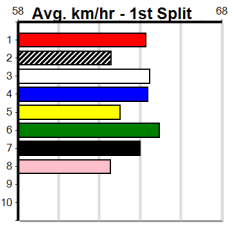

Bendigo

6  
8:38PM  
(VIC time)

SPORTSBET HT2 (1-4 WINS)

Distance: 500m, Race Type: Restricted Win Heat, Total Prizemoney: \$3,340  
1st: \$2,230, 2nd: \$690, 3rd: \$345, 4th: \$75

Watchdog Tips: 0 0 0 0 Bet: .