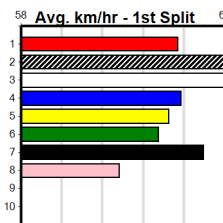

MADE SOLUTIONS ELECTRICAL AND DAT

Distance: 425m, Race Type: Mixed 3/4, Total Prizemoney: $3,360
1st: $2,250, 2nd: $690, 3rd: $345, 4th: $75

Watchdog Tips:

0 0 0 0

Bet:

Form	Box	Weight	Dist	Track	Date	Time	BON	Margin	1st/2nd (Time)	PIR	Checked	Comment	W/R	Split 1	S/P	Grade

1	PROPERTY MOGUL [4]
BK B	Jun-21 ASTON DEE BEE
	ACOUSTIC LEE
Trainer: Noel Walsh (Tullamarine)	
2nd (2)	27.3 400 MTG R5 22-Aug-24 23.57 23.23 0.10LACADILLAC GIRL (23.56)
1st (1)	27.3 400 MTG R10 29-Aug-24 23.08 23.08 5.50LCOMPTON BROCKIE (23.46)
4th (1)	27.6 390 SHP R3 09-Sep-24 22.42 22.15 3.25LTROPIC MAN (22.21)
	M/43
2nd (4)	27.5 390 SHP R12 14-Sep-24 22.15 22.12 0.50LSHAKA GOES BANG (22.12)
	M/22

Winning Boxes

1	2	3	4	5	6	7	8
2	1	3	1	1	1	1	3
Prize	$27,870.00						
Best	24.27						
Starts	69-12-11-11						
Trk/Dst	4-1-0-1						
APM	$5632						

2	SUMMER KOBIE [4]
BK D	May-22 KOBLENZ
	SUMMER NIGHTS
Trainer: Jennifer Thorpe (Arthurs Creek)	
2nd (4)	33.2 450 SHP R6 19-Aug-24 25.29 24.90 6.00LEXCAVATION (24.90)
2nd (1)	33.4 450 SHP R8 26-Aug-24 25.57 25.36 3.00LWILL VANSON (25.36)
2nd (4)	33.5 350 HVL R7 01-Sep-24 19.08 18.88 1.75LVALHALLA (18.96)
	S/3
2nd (5)	33.4 400 GEL R12 06-Sep-24 22.82 22.68 1.00LGAYLE BALE (22.76)
	M/32

Winning Boxes

1	2	3	4	5	6	7	8
3	2	1	1				1
Prize	$25,840.00						
Best	23.85						
Starts	23-7-8-2						
Trk/Dst	7-2-1-1						
APM	$15431						

3	AT MY COMMAND (QLD)[4]
DKBD B	Dec-21 WHISKEY RIOT
	FLYING SEPTEMBER
Trainer: Anthony Azzopardi (Rowsley)	
4th (4)	26.6 410 HOR R9 13-Aug-24 23.46 23.10 3.75LLIGHTNING JEDDA (23.21)
1st (3)	26.5 400 GEL R11 23-Aug-24 22.59 22.56 7.00LWARM COCKLES (23.08)
1st (5)	26.4 400 WGL R5 30-Aug-24 22.64 22.57 1.00LASTON SPRITZ (22.70)
	M/11
2nd (1)	26.3 425 BEN R7 13-Sep-24 23.99 23.70 4.25LSEAGULL ROCK (23.70)
	M/222

Winning Boxes

1	2	3	4	5	6	7	8
1		1	3	2	1	1	2
Prize	$31,285.00						
Best	23.74						
Starts	21-11-2-2						
Trk/Dst	2-1-1-0						
APM	$11959						

4	SOFIA RIOT [4]
BK B	Mar-21 FERNANDO BALE
	BLUE SKY RIOT
Trainer: John Caulfield (Pyramid Hill)	
4th (5)	24.9 410 HOR R9 19-Aug-24 23.46 22.84 7.00LDONITA BALE (22.97)
6th (5)	25.0 450 SHP R8 26-Aug-24 25.95 25.36 8.50LWILL VANSON (25.36)
2nd (1)	25.0 410 HOR R10 03-Sep-24 23.38 23.05 0.75LMR. DRAMATIC (23.34)
	Q/11
1st (7)	25.2 450 SHP R11 09-Sep-24 25.52 25.01 0.50LSONIC TROOPER (25.55)
	M/111

Winning Boxes

1	2	3	4	5	6	7	8
1	4		2	1	4	2	
Prize	$41,760.00						
Best	23.82						
Starts	66-14-8-12						
Trk/Dst	15-3-3-2						
APM	$11894						

5	COOPER SUMMER [4]
BD D	Nov-21 ORSON ALLEN
	SUMMER SKYE
Trainer: Kevin Ashton (Charlton)	
5th (7)	29.6 410 HOR R6 27-Aug-24 23.63 23.09 8.00LLIGHTNING JEDDA (23.09)
1st (2)	29.4 425 BEN R11 30-Aug-24 24.16 23.73 0.10LSPRING AMMO (24.17)
2nd (5)	29.5 410 HOR R6 10-Sep-24 23.33 22.93 0.50LGREEN FLASH (23.29)
	Q/23
6th (6)	29.4 500 BEN R8 13-Sep-24 28.97 28.20 9.50LTENSION HEAD (28.31)
	M/777

Winning Boxes

1	2	3	4	5	6	7	8
1	2	1	1	1			
Prize	$14,795.00						
Best	23.97						
Starts	45-6-10-6						
Trk/Dst	18-4-3-4						
APM	$7007