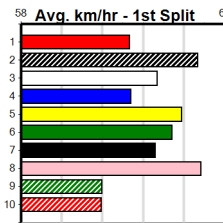

THE OTIS FOUNDATION

Distance: 425m, Race Type: Mixed 4/5, Total Prizemoney: $3,360 1st: $2,250, 2nd: $690, 3rd: $345, 4th: $75

Watchdog Tips: 0 0 0 0 Bet: .

Main table containing race details for 10 races, including horse names, trainers, owners, and winning boxes.