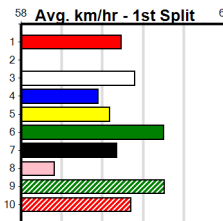

Bendigo

GAP ADOPTION DAY - SUNDAY AT THE M

Distance: 425m, Race Type: Maiden, Total Prizemoney: $2,535
1st: $1,680, 2nd: $520, 3rd: $260, 4th: $75

1
6:57PM
(VIC time)

Watchdog Tips:

0 0 0 0

Bet: