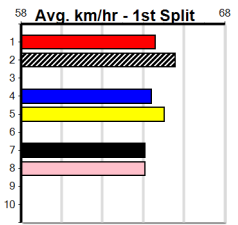

Bendigo

4

8:00PM

(VIC time)

AVARD CIVIL

Distance: 500m, Race Type: Mixed 4/5, Total Prizemoney: $3,875
1st: $2,600, 2nd: $800, 3rd: $400, 4th: $75

Watchdog Tips:

0 0 0 0

Bet:

Form	Box	Weight	Dist	Track	Date	Time	BON	Margin	1st/2nd (Time)	PIR	Checked	Comment	W/R	Split 1	S/P	Grade

1 SCOTT AQUAPHOBIA [5]																	
BK	D	May-22 LK'S CRUSHN IT					MISS BOOMING					Winning Boxes					
Trainer: Peter Bartlett (Bamawm)																	
6th	(4)	33.9	485	HOR	R8	27-Aug-24	28.19	27.49	11.00	FARNHAM BALE (27.49)	S/776	.	.	.	7.25	$22.30	X45
8th	(5)	34.0	600	MEA	R5	31-Aug-24	35.34	34.44	13.00	CANYA ALL CLASS (34.44)	M/4888	.	.	.	9.14	$120.40	X45
7th	(6)	33.3	600	MEA	R3	07-Sep-24	35.27	34.26	12.00	POHOLKE (34.47)	S/5777	.	.	W	9.35	$55.50	5
7th	(5)	34.0	500	BEN	R6	13-Sep-24	28.70	28.20	7.50	LIF HE COULD (28.20)	M/656	.	.	.	6.75	$37.40	5
Owner(s): V Giles																	

2 AIRTIME INFRARED [5]																	
WBK	B	Nov-20 AUSSIE INFRARED					SUBCONSCIOUS					Winning Boxes					
Trainer: John Coburn (Kilmore)																	
1st	(3)	29.2	500	BEN	R6	24-Jul-24	28.75	28.47	1.00	SMALL Demeanour (28.82)	M/211	.	.	.	6.66	$4.40	5
2nd	(1)	29.2	500	BEN	R8	14-Aug-24	28.39	28.07	2.00	FRYPAN LOMAR (28.26)	Q/333	.	.	.	6.64	$6.50	T3-5
4th	(7)	29.0	500	BEN	R8	30-Aug-24	28.45	28.06	6.00	BANJO ONE STRING (28.06)	M/664	.	.	SW	6.81	$67.00	X45
3rd	(5)	29.0	500	BEN	R5	13-Sep-24	28.82	28.20	8.00	LGAPING MARGIN (28.29)	M/555	.	.	.	6.81	$19.60	5
Owner(s): ANLON (SYN), J Coburn, S Coburn																	

3 *** VACANT BOX ***																
Trainer:																
Owner(s):																

4 REGENERATE [5]																	
WBK	B	Dec-20 FERNANDO BALE					SMITTEN					Winning Boxes					
Trainer: Scott Stefanos (Longwood)																	
7th	(8)	25.8	500	BEN	R8	21-Aug-24	28.98	28.49	4.00	MILLERS ROAD (28.70)	M/677	.	.	.	6.92	$3.50	5
6th	(1)	26.0	500	BEN	R6	28-Aug-24	29.41	28.26	9.50	LASTON ZULU (28.78)	M/245	.	.	.	6.70	$3.00	T3-5
1st	(3)	26.0	450	SHP	R7	07-Sep-24	25.65	25.49	2.25	SNOW ROYALE (25.81)	Q/122	.	.	SW	6.66	$4.10	5
7th	(6)	26.0	500	BEN	R5	13-Sep-24	29.01	28.20	11.00	LGAPING MARGIN (28.29)	M/888	.	.	.	6.94	$108.50	5
Owner(s): N Darragh																	

5 MILLS FOR THREE [5]																	
BK	D	Oct-21 TOMMY SHELBY					SNOOKY					Winning Boxes					
Trainer: Jimmy Holt (Kyneton)																	
4th	(7)	31.8	390	BAL	R12	14-Aug-24	22.54	21.94	5.50	LELANGA (22.16)	M/44	.	.	.	8.62	$7.10	5
6th	(7)	31.7	450	SHP	R8	19-Aug-24	26.01	24.90	4.75	LBETSIE BALE (25.68)	Q/223	.	.	.	6.63	$9.80	5
8th	(3)	31.8	450	BAL	R6	04-Sep-24	26.37	25.40	12.00	WAR TIME NOVELTY (25.58)	M/588	.	.	.	6.75	$9.00	5
2nd	(2)	31.7	450	SHP	R6	14-Sep-24	25.62	25.39	3.25	TWILIGHT JET (25.40)	M/222	.	.	.	6.71	$2.90	5
Owner(s): SPOTTY DRAGON (SYN), J Holt, K Evans, J Knight, J Wheeler, D Schuppan, D Allen, M Allen, B Vernon, A Butterfield, J Fitzharris, A Wilson, N Bartol, M Cranwell, H																	

6 *** VACANT BOX ***																
Trainer:																
Owner(s):																

7 TADEN BALE (NSW)[5]																	
F	D	Jan-21 BARCIA BALE					ZELZER ALLEN					Winning Boxes					
Trainer: Wayne Gray (Wendouree)																	
1st	(3)	34.5	545	BAL	R6	11-Aug-24	31.32	31.15	3.25	THANK YOU TOMMY (31.54)	M/2211	.	.	SW	6.85	$4.20	T3-5
5th	(6)	34.4	525	MEP	R8	04-Sep-24	30.79	30.09	10.00	LASTON LORD (30.11)	S/5445	.	.	.	5.19	$50.50	X45
7th	(7)	34.7	390	SHP	R13	09-Sep-24	22.75	22.15	8.50	CAPALA (22.17)	S/66	.	.	.	8.54	$47.80	5
4th	(4)	34.6	500	BEN	R6	13-Sep-24	28.50	28.20	4.25	LIF HE COULD (28.20)	M/444	.	.	.	6.63	$33.10	5
Owner(s): W Gray