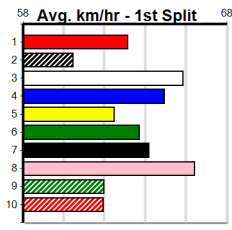

JARROD LARKIN CONCRETING

Distance: 425m, Race Type: Grade 5, Total Prizemoney: \$2,925 1st: \$1,950, 2nd: \$600, 3rd: \$300, 4th: \$75

Watchdog Tips: 0 0 0 0 Bet:

Table with 10 main rows (1-10) containing race details such as race name, date, trainer, participants, odds, and winning boxes. Each row includes a 'Winning Boxes' sub-table with columns 1-8 and rows for Prize Best, Starts, Trk/Dst, and APM.