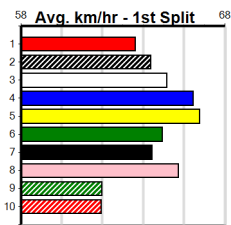

Bendigo

PETER BROWN CUSTOM HOMES

Distance: 425m, Race Type: Grade 5, Total Prizemoney: $2,925
1st: $1,950, 2nd: $600, 3rd: $300, 4th: $75

11

10:26PM

(VIC time)

Watchdog Tips: **0 0 0 0** Bet: **0**