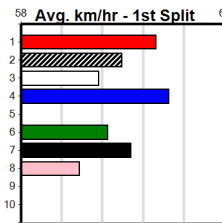

WELCOME TO GIRLS NIGHT OUT

Distance: 425m, Race Type: Grade 7, Total Prizemoney: $2,925
1st: $1,950, 2nd: $600, 3rd: $300, 4th: $75

2

7:18PM
(VIC time)

Watchdog Tips: **0 0 0 0** Bet: **0**