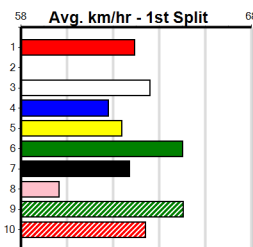

GAP ADOPTION DAY - SUNDAY AT THE

1
6:57PM

(VIC time)

Distance: 425m, Race Type: Maiden, Total Prizemoney: $2,535
1st: $1,680, 2nd: $520, 3rd: $260, 4th: $75

Watchdog Tips: ☐ ☐ ☐ ☐ ☐ Bet: ☐

Form Box	Wgt	Dist	Track	Date	Time	BON	Margin	1st/2nd (Time)	PIR	Checked	Comment	WR	Split 1	S/P	Grade

1

MORAINES SADIE [M]
BK Bitch Jan-23 Sire: KOBLENZ Dam: MORAINES COCO
Owner(s): MORAINES (SYN), G Judd, S Judd
Winning Distances: < 300m (0) 300 - 399m (0) 400 - 499m (0) 500 - 599m (0) 600 - 699m (0) > 700m (0)
Winning Weights:
7th (8) 27.0 300 HVL R1 11-Aug-24 17.60 16.65 9.00L MR. OTTO (16.99) M/7 4.24 $40.20 M
5th (1) 26.8 390 SHP R2 02-Sep-24 23.22 21.92 8.50L SCOTT LIL DIVA (22.63) M/23 8.74 $12.90 M
6th (2) 27.1 425 BEN R1 11-Sep-24 25.19 24.14 5.50L ASTON GEIKO (24.82) S/676 6.92 $9.30 T3-M
3rd (8) 26.8 390 SHP R1 14-Sep-24 22.86 22.12 0.50L MORAINES GRACE (22.83) S/54 8.62 $4.70 M

Last 3 wins NOT included above

Box History

Bx	1st	2nd	3rd	4th	5th	6th	7th	8th
1					1			
2						1		
3								
4								
5								
6								
7								
8			1					1

Prize Best	$160.00
Starts	25.19(2)-11/9/24
Trk/Dts	4-0-0-1
APM	1-0-0-0
	160

2

ATLAS ALIEN [M]
BD Dog Dec-22 Sire: FERAL FRANKY Dam: SEVILLA
Owner(s): ATLAS (SYN), L Cookson, B Mcnamara
Winning Distances: < 300m (0) 300 - 399m (0) 400 - 499m (0) 500 - 599m (0) 600 - 699m (0) > 700m (0)
Winning Weights:
Last 3 wins NOT included above

Box History

Bx	1st	2nd	3rd	4th	5th	6th	7th	8th
1								
2								
3								
4								
5								
6								
7								
8								

Prize Best	$0
Starts	FSH
Trk/Dts	0-0-0-0
APM	0-0-0-0
	0

3

ATOMIC DIVA [M]
BK Bitch Sep-22 Sire: HARD STYLE RICO Dam: COLOURFUL PAST
Owner(s): H Boehmke
Winning Distances: < 300m (0) 300 - 399m (0) 400 - 499m (0) 500 - 599m (0) 600 - 699m (0) > 700m (0)
Winning Weights:
8th (5) 30.1 425 BEN R1 26-Jul-24 25.45 23.79 22.00 SPENCER (23.96) M/237 V5 6.71 $48.50 M
7th (6) 29.9 425 BEN R1 02-Aug-24 25.18 23.70 8.50L LIBRA COURT (24.61) M/557 W 6.93 $38.60 M
6th (4) 30.0 425 BEN R2 23-Aug-24 24.75 23.83 14.00 PAW MANTRA (23.83) M/434 6.67 $72.10 M
2nd (7) 30.0 410 HOR R1 03-Sep-24 23.81 23.05 2.00L SUNTORY LISA (23.68) M/22 10.59 $17.00 M
3rd (1) 29.9 410 HOR R1 10-Sep-24 23.77 22.93 2.25L TYCOON JILL (23.62) M/33 W 10.54 $7.40 M

Last 3 wins NOT included above

Box History

Bx	1st	2nd	3rd	4th	5th	6th	7th	8th
1			1					
2								
3								
4								
5								1
6							1	
7								
8		1						

Prize Best	$780.00
Starts	24.75(4)-23/8/24
Trk/Dts	5-0-1-1
APM	3-0-0-0
	780

4

EXPELLED [M]
BE Dog Jan-23 Sire: TOMMY SHELBY Dam: SAPPHIRE RUBY
Owner(s): S Davis
Winning Distances: < 300m (0) 300 - 399m (0) 400 - 499m (0) 500 - 599m (0) 600 - 699m (0) > 700m (0)
Winning Weights:
2nd (3) 30.2 425 BEN R1 13-Sep-24 24.47 23.70 0.50L IMPOSTER (24.45) M/322 6.76 $5.60 M

Last 3 wins NOT included above

Box History

Bx	1st	2nd	3rd	4th	5th	6th	7th	8th
1								
2								
3		1						
4								
5								
6								
7								
8								

Prize Best	$520.00
Starts	24.47(3)-13/9/24
Trk/Dts	1-0-1-0
APM	1-0-1-0
	520

5

BASEMENT [M]
BK Dog Feb-23 Sire: FERNANDO BALE Dam: DESIREE DEVERE
Owner(s): BEV AND DANIEL (SYN), B Pell, D Pell
Winning Distances: < 300m (0) 300 - 399m (0) 400 - 499m (0) 500 - 599m (0) 600 - 699m (0) > 700m (0)
Winning Weights:
4th (2) 30.6 425 BEN R1 13-Sep-24 24.58 23.70 2.00L IMPOSTER (24.45) M/234 6.73 $2.30 M

Last 3 wins NOT included above

Box History

Bx	1st	2nd	3rd	4th	5th	6th	7th	8th
1								
2								
3				1				
4								
5								
6								
7								
8								

Prize Best	$75.00
Starts	24.58(2)-13/9/24
Trk/Dts	1-0-0-0
APM	1-0-0-0
	75