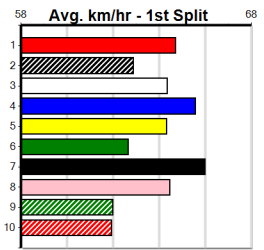

HANRAHAN PLUMBING

Distance: 425m, Race Type: Grade 5, Total Prizemoney: $2,925
1st: $1,950, 2nd: $600, 3rd: $300, 4th: $75

Watchdog Tips:

Bet:

Form Box Wgt Dist Track Date Time BON Margin 1st/2nd (Time) PIR Checked Comment W/R Split 1 S/P Grade

ZAMBADA ICON [5]
F Dog Jul-22 Sire: JARVIS BALE Dam: TIJUANA ICON
Owner(s): Sullivan Sullivan (SYN), R Sullivan, M Sullivan Trainer: Robert Sullivan (East Shepparton)
Winning Distances: < 300m (0) 300 - 399m (2) 400 - 499m (1) 500 - 599m (0) 600 - 699m (0) > 700m (0)
Winning Weights: 31.9(1) 32.9(1) 33.0(1)
2nd (1) 32.4 390 SHP R3 01-Aug-24 22.39 22.17 2.75L SMOKIN' GRACIE (22.21) M/22 . . . 8.43 $6.00 T3-7
6th (8) 32.4 390 SHP R3 05-Aug-24 22.62 22.08 6.00L AUSSIE ZAC (22.21) S/88 . . . SW . 8.98 $5.80 X67
1st (8) 32.9 390 SHP R2 10-Aug-24 22.33 22.14 2.00L MORAINÉ MILEY (22.45) M/22 . . . . 8.67 $3.70 7
2nd (4) 32.8 390 SHP R3 19-Aug-24 22.18 21.94 3.00L KRAKEN WHISKY (21.98) M/22 . . . . 8.63 $13.40 X67
3rd (6) 33.1 390 SHP R9 26-Aug-24 22.31 22.16 2.25L OUR REGARDS (22.16) S/33 . . . . 8.58 $4.00 X67
8th (1) 32.6 390 SHP R10 02-Sep-24 23.09 21.92 17.00 SHARAPOVA STAR (21.92) Q/665 . . . . 8.82 $5.10 X67
6th (2) 33.2 450 SHP R9 09-Sep-24 25.70 25.01 10.00 JOEY THE JET (25.01) Q/665 . . . . 6.79 $31.50 RWH
1st (3) 33.0 450 SHP R11 14-Sep-24 25.52 25.39 0.75L FAWN DINGO (25.58) Q/111 . . . . 6.60 $2.10 X67
Last 3 wins NOT included above
1st (3) 31.9 390 SHP R2 14-Mar-24 22.58 22.13 0.50L GOSSIP GIRL (22.62) M/11 . . . . 8.51 $3.80 M

Box History
Bx 1st 2nd 3rd 4th 5th 6th 7th 8th
1 1
2 1 1
3 2 1
4 1 1
5 1 1
6 1
7 1
8 1 1
Prize Best $5055.00
Starts FSH
Trk/Dts 13-3-3-2
APM 0-0-0-0
3523

HARTLAND PRINCE [5]
BK Dog Mar-22 Sire: ASTON DUKE Dam: TREY SMIDGE
Owner(s): B Evans Trainer: Jye Formosa (Heathcote)
Winning Distances: < 300m (0) 300 - 399m (4) 400 - 499m (1) 500 - 599m (0) 600 - 699m (0) > 700m (0)
Winning Weights: 29.8(1) 30.1(1) 30.3(1) 30.5(1) 31.6(1)
3rd (3) 30.3 425 BEN R5 07-Aug-24 24.80 24.28 4.75L SYLVAN LAKE (24.48) M/643 . . . . 6.93 $8.40 5
4th (7) 30.4 390 WBL R11 12-Aug-24 22.86 22.25 5.50L CARLY BALE (22.48) M/65 . . . . 9.07 $22.50 5
2nd (8) 30.5 390 SHP R11 15-Aug-24 22.52 22.36 1.75L BRAVADO (22.41) M/33 . . . . 8.64 $6.40 5
4th (8) 30.8 390 SHP R4 22-Aug-24 22.97 22.33 6.50L URANA WHIRLWIND (22.52) M/43 . . . . 8.83 $6.10 T3-5
1st (2) 30.5 390 BAL R10 02-Sep-24 22.66 22.64 0.50L BATTLE AXLE (22.70) Q/11 . . . . SW . 8.49 $5.60 5
3rd (1) 30.6 390 SHP R11 05-Sep-24 22.34 22.17 2.50L MICK SAYS SO (22.17) M/33 . . . . . 8.66 $8.10 T3-5
5th (7) 30.8 390 BAL R12 09-Sep-24 22.96 22.01 14.00 ALL POWER (22.01) M/55 . . . . . 8.69 $15.40 T3-5
2nd (2) 30.8 390 SHP R5 16-Sep-24 22.40 22.08 4.50L CAROLYN'S JOY (22.09) M/52 . . . . . 8.72 $11.30 5
Last 3 wins NOT included above
1st (1) 31.6 390 BAL R3 01-Apr-24 22.55 22.14 0.10L MAKE US DREAM (22.56) Q/32 . . . . . 8.64 $6.30 T3-7
1st (1) 30.1 390 WBL R10 13-May-24 22.42 22.34 1.75L AGGREGATE (22.54) Q/11 . . . . . 8.80 $7.30 6G
1st (2) 30.3 390 WBL R10 27-May-24 22.39 22.17 4.50L DIMORA ASHLEY (22.70) M/32 . . . . . 8.92 $9.60 5