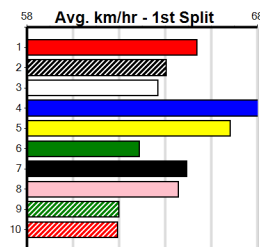

BENDIGO HIT 91.9

Distance: 425m, Race Type: Grade 5, Total Prizemoney: $2,925
1st: $1,950, 2nd: $600, 3rd: $300, 4th: $75

Watchdog Tips:

Bet:

Table with columns: Form Box, Wgt, Dist, Track, Date, Time, BON, Margin, 1st/2nd (Time), PIR, Checked, Comment, W/R, Split 1, S/P, Grade

TONIC'S GIRL [5]
BK Bitch Feb-21
Owner(s): Wife Fund (SYN), L Jovanovski, B Petkovski
Sire: MY REDEEMER Dam: GUNAI GOSSIP
Trainer: George Kantzidis (Woodstock)
Winning Distances: < 300m (0) 300 - 399m (6) 400 - 499m (5) 500 - 599m (0) 600 - 699m (0) > 700m (0)
Winning Weights: 24.8(1) 25.0(1) 25.2(1) 25.7(1) 25.8(1) 25.9(1) 26.1(1) 26.2(3) 26.5(1)
Race results table with columns: Rank, Wgt, Dist, Track, Date, Time, BON, Margin, 1st/2nd (Time), PIR, Checked, Comment, W/R, Split 1, S/P, Grade

Box History table for Tonic's Girl with columns: Bx, 1st, 2nd, 3rd, 4th, 5th, 6th, 7th, 8th
Prize Best: $22310.00
Starts: 23.90(6)-3/3/23
Trk/Dts: 60-11-9-5
APM: 21-2-4-2, 5809

SUGAR BOWL ROSE [5]
BK Bitch Nov-21
Owner(s): A Hemingway
Sire: FERAL FRANKY Dam: LITTLE TUBBSY
Trainer: Aroha Hemingway (Rochester)
Winning Distances: < 300m (0) 300 - 399m (4) 400 - 499m (4) 500 - 599m (0) 600 - 699m (0) > 700m (0)
Winning Weights: 27.4(1) 28.7(3) 28.8(1) 28.9(2) 29.0(1)
Race results table with columns: Rank, Wgt, Dist, Track, Date, Time, BON, Margin, 1st/2nd (Time), PIR, Checked, Comment, W/R, Split 1, S/P, Grade

Box History table for Sugar Bowl Rose with columns: Bx, 1st, 2nd, 3rd, 4th, 5th, 6th, 7th, 8th
Prize Best: $22730.00
Starts: 24.32(8)-9/8/24
Trk/Dts: 74-8-16-11
APM: 6-0-1-0, 6024

NICKLEBY ACTION [5]
BD Dog Nov-21
Owner(s): J Hall
Sire: FERAL FRANKY Dam: NICKO DANCER
Trainer: Julie Hall (Dingee)
Winning Distances: < 300m (0) 300 - 399m (3) 400 - 499m (4) 500 - 599m (0) 600 - 699m (0) > 700m (0)
Winning Weights: 33.4(2) 33.6(1) 33.9(1) 34.1(2) 34.4(1)
Race results table with columns: Rank, Wgt, Dist, Track, Date, Time, BON, Margin, 1st/2nd (Time), PIR, Checked, Comment, W/R, Split 1, S/P, Grade

Box History table for Nickleby Action with columns: Bx, 1st, 2nd, 3rd, 4th, 5th, 6th, 7th, 8th
Prize Best: $15905.00
Starts: 23.99(4)-26/4/24
Trk/Dts: 36-7-4-2
APM: 19-4-1-1, 6931

OUR REGARDS (SA)[5]
BK Dog Mar-22
Owner(s): P Stephens
Sire: AUSSIE INFRARED Dam: SCOTT SOMETHING
Trainer: Julia Creed (Graytown)
Winning Distances: < 300m (0) 300 - 399m (3) 400 - 499m (0) 500 - 599m (0) 600 - 699m (0) > 700m (0)
Winning Weights: 30.3(2) 30.5(1)
Race results table with columns: Rank, Wgt, Dist, Track, Date, Time, BON, Margin, 1st/2nd (Time), PIR, Checked, Comment, W/R, Split 1, S/P, Grade

Box History table for Our Regards (SA) with columns: Bx, 1st, 2nd, 3rd, 4th, 5th, 6th, 7th, 8th
Prize Best: $5580.00
Starts: FSH
Trk/Dts: 3-3-0-0
APM: 0-0-0-0, 5244