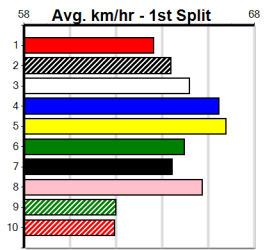

PETER BROWN CUSTOM HOMES

Distance: 425m, Race Type: Grade 5, Total Prizemoney: $2,925
1st: $1,950, 2nd: $600, 3rd: $300, 4th: $75

Watchdog Tips: ☐ ☐ ☐ ☐ ☐ Bet:

Form Box	Wgt	Dist	Track	Date	Time	BON	Margin	1st/2nd (Time)	PIR	Checked	Comment	WR	Split 1	S/P	Grade

QUESTION BALE (NSW)[5]

F Dog Aug-21 Sire: ORSON ALLEN Dam: HAE ALLEN
Owner(s): L Harris Trainer: Tammy Kennedy-harris (Devon M ENG WGL 2024-09-17)
Winning Distances: < 300m (0) 300 - 399m (1) 400 - 499m (4) 500 - 599m (0) 600 - 699m (0) > 700m (0)
Winning Weights: 31.9(1) 32.0(2) 32.3(1) 33.0(1)

1

7th (4)	33.5	400	WGL	R3	25-Jul-24	23.78	23.01	9.50L SHINY NEW TOY (23.12)	M/55	. . . .	8.73	$6.10	T3-5
3rd (7)	33.3	460	GEL	R8	30-Jul-24	26.42	26.07	3.25L MISDIRECTED (26.19)	Q/111	. . . VO	6.67	$6.40	5
ST (-)	33	400	WGL		08-Aug-24	23.04		2.00L Trial Cleared	Q/12	. . . 2of4	8.44		ST
1st (1)	33.0	410	HOR	R12	17-Aug-24	23.71	23.09	2.75L MORaine BELLA (23.90)	Q/11	. . . .	10.45	$2.40	T3-5
7th (2)	32.9	400	WGL	R11	20-Aug-24	23.44	22.29	7.50L SPICY PIPER (22.92)	Q/45	. . . .	8.65	$6.60	5
2nd (1)	33.8	400	WGL	R12	29-Aug-24	23.24	23.00	1.00L LILLY RUSH (23.18)	M/42	. . . .	8.63	$3.40	T3-5
4th (1)	33.6	400	WGL	R12	03-Sep-24	23.29	22.38	4.25L SPRING WATCH (23.00)	Q/23	. . . .	8.53	$7.20	5
3rd (8)	33.6	390	BAL	R14	11-Sep-24	22.89	22.05	8.00L IMANI (22.34)	M/33	. . . .	8.61	$22.70	5

Last 3 wins NOT included above

1st (3)	32.0	390	BAL	R3	06-Nov-23	22.31	22.31	4.50L DAISY MAY (22.62)	M/11	. . . .	8.63	$1.50	T3-7
1st (7)	32.3	460	GEL	R10	29-Dec-23	26.16	25.91	0.10L HI THERE FRANK (26.16)	M/432	. . . .	6.70	$26.60	X67H
1= (4)	31.9	435	SLE	R9	28-Apr-24	24.93	24.19	0.50L QUESTION BALE/BIG LEX	M/222	. . . SW	5.37	$9.00	RW

Box History

Bx	1st	2nd	3rd	4th	5th	6th	7th	8th
1	1	2	1	5				
2		3	2			2	2	
3	1		1	2			1	
4	1	2	2		3		1	
5			2	2		2		
6		1	4	2	4			
7	2	2	2	3	2	1	1	
8		2	2	1		1		1

Prize	$18340.00							
Best Starts	24.25(1)-22/3/24							
Trk/Dts	70-5-12-16							
APM	4-0-2-1 5908