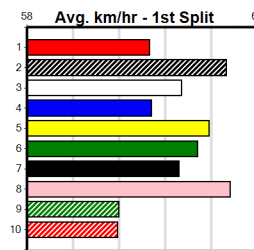

THE OTIS FOUNDATION

Distance: 425m, Race Type: Mixed 4/5, Total Prizemoney: $3,360
1st: $2,250, 2nd: $690, 3rd: $345, 4th: $75

Watchdog Tips:

Bet:

Form Box Wgt Dist Track Date Time BON Margin 1st/2nd (Time) PIR Checked Comment WR Split 1 S/P Grade

HALEIGH VELLA [5]
BK Bitch Nov-21 Sire: SHIMA SHINE Dam: IT'S A DIVA
Owner(s): V Giles
Trainer: Peter Bartlett (Bamawm)
Winning Distances: < 300m (0) 300 - 399m (7) 400 - 499m (5) 500 - 599m (0) 600 - 699m (0) > 700m (0)
Winning Weights: 28.0(1) 28.6(1) 29.3(1) 29.4(1) 29.5(2) 29.6(1) 29.7(3) 29.8(1) 30.1(1)
2nd (1) 29.8 390 SHP R4 01-Aug-24 22.51 22.17 4.25L NICKLEBY ACTION (22.23) M/33 . . . 8.72 $3.40 T3-5
6th (7) 30.0 390 BAL R12 05-Aug-24 23.11 22.44 5.00L BRAVADO (22.77) M/86 . . . 8.84 $5.70 T3-5
1st (8) 30.1 390 SHP R3 10-Aug-24 22.50 22.14 0.75L KNICKED OFF (22.54) M/21 . . . 8.61 $2.00 5
2= (1) 30.1 390 SHP R5 15-Aug-24 22.56 22.36 3.00L GOLD GIZMO (22.37) M/53 . . . 8.76 $2.10 5
5th (6) 29.9 390 SHP R11 22-Aug-24 22.92 22.33 6.50L MARKET BLUE (22.49) M/65 . . . 9.15 $5.20 T3-5
1st (5) 29.6 390 SHP R4 29-Aug-24 22.49 22.11 4.25L REDEMPTION ROCK (22.77) Q/21 . . . 8.58 $7.70 5
3rd (4) 29.6 390 SHP R3 09-Sep-24 22.39 22.15 2.75L TROPIC MAN (22.21) M/65 . . . W 8.61 $37.70 5
3rd (7) 29.7 390 SHP R12 14-Sep-24 22.39 22.12 4.00L SHAKA GOES BANG (22.12) M/43 . . . 8.50 $16.70 X45
Last 3 wins NOT included above
1st (7) 29.5 410 HOR R3 27-Mar-24 23.71 22.70 1.25L FOUNT A SPOT (23.80) M/45 . . . 10.53 $7.70 5
1st (4) 29.5 425 BEN R10 15-May-24 24.04 24.04 0.10L ZAPATRON (24.05) Q/111 . . . 6.53 $3.80 T3-5
1st (6) 29.7 390 SHP R12 20-May-24 22.26 22.02 0.25L FRANK GRIMES (22.28) M/22 . . . 8.58 $8.50 5

Box History table for HALEIGH VELLA [5] showing race results across 8 boxes.

BUMPY'S DAD ROY [5]
BK Dog Dec-19 Sire: COLLISION Dam: GO GO TREETMENT
Owner(s): G Cowcher
Trainer: Gary Cowcher (Broadford)
Winning Distances: < 300m (0) 300 - 399m (6) 400 - 499m (4) 500 - 599m (5) 600 - 699m (0) > 700m (0)
Winning Weights: 30.3(1) 30.7(1) 30.8(1) 30.9(4) 31.0(2) 31.1(1) 31.3(2) 31.4(1) 31.5(1) 32.1(1)
3rd (5) 31.2 425 BEN R5 12-Apr-24 24.09 23.73 1.5L CHASING HEARTS (24.00) M/332 . . . 6.63 $12.20 5
8th (4) 30.4 425 BEN R12 03-May-24 24.58 23.69 12.00L MYSTIC BRAE (23.79) M/666 . . . 6.71 $7.80 5
1st (8) 31.4 425 BEN R3 07-Jun-24 24.12 23.85 2.25L HE'S NO SLOUCH (24.27) M/421 . . . SW 6.59 $6.50 VETH
7th (5) 31.4 390 SHP R10 15-Jun-24 22.35 21.85 5.00L MEPUNGA MUSTANG (22.00) M/66 . . . 8.59 $37.50 GL
3rd (3) 32.4 350 HVL R10 21-Jul-24 19.43 19.12 2.75L BEAR LEE BANDIT (19.25) M/1 . . . 6.50 $4.60 VET
1st (3) 32.1 390 SHP R4 29-Jul-24 22.13 22.01 0.50L HELLO SIRI (22.16) M/22 . . . 8.39 $24.60 X45
3rd (2) 32.1 390 SHP R9 05-Aug-24 22.30 22.08 2.25L UNCLE ROSCO (22.15) M/33 . . . SW 8.57 $4.10 X45
4th (6) 31.9 450 SHP R12 09-Sep-24 25.60 25.01 3.25L CARAJILLO (25.37) M/334 . . . 6.67 $5.50 VET
Last 3 wins NOT included above
1st (8) 30.9 390 SHP R5 18-Dec-23 21.96 21.53 0.50L MISSION OASIS (21.98) M/22 . . . 8.41 $7.30 5
1st (4) 31.5 300 HVL R12 05-Mar-24 16.61 16.48 2.00L SONS OF TOM (16.75) M/1 . . . 3.86 $2.50 5
1st (6) 31.3 300 HVL R11 17-Mar-24 16.46 16.24 0.25L DR. MARSHAL (16.48) M/1 . . . 3.78 $20.20 FFA