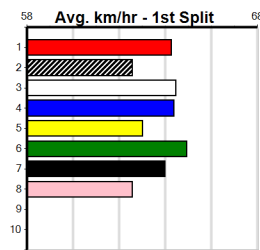

SPORTSBET HT2 (1-4 WINS)

Distance: 500m, Race Type: Restricted Win Heat, Total Prizemoney: $3,340
1st: $2,230, 2nd: $690, 3rd: $345, 4th: $75

Watchdog Tips: [ ] [ ] [ ] [ ] Bet: [ ]

Form Box Wgt Dist Track Date Time BON Margin 1st/2nd (Time) PIR Checked Comment W/R Split 1 S/P Grade

GO GO JEFF [5]
F Dog Jun-22 Sire: BEAST UNLEASHED Dam: RUBY GIRL
Owner(s): G Cowcher
Trainer: Billy Cowcher (Broadford)
Winning Distances: < 300m (0) 300 - 399m (1) 400 - 499m (2) 500 - 599m (0) 600 - 699m (0) > 700m (0)
Winning Weights: 33.0(1) 33.4(1) 34.0(1)
Box History table and Prize Best Starts table included.

PONTING [5]
BK Dog Aug-22 Sire: SH AVATAR Dam: ROCKIN' ROSIE
Owner(s): Playing to win (SYN), G Masterson, M Murray
Trainer: Grant Masterson (Tyabb)
Winning Distances: < 300m (0) 300 - 399m (0) 400 - 499m (4) 500 - 599m (0) 600 - 699m (0) > 700m (0)
Winning Weights: 32.8(1) 33.0(1) 33.3(1) 33.4(1)
Box History table and Prize Best Starts table included.

SILVER MACHINE [5]
BE Dog Oct-21 Sire: TOMMY SHELBY Dam: SNOOKY
Owner(s): J Holt
Trainer: Katrina Evans (Kyneton)
Winning Distances: < 300m (0) 300 - 399m (1) 400 - 499m (1) 500 - 599m (2) 600 - 699m (0) > 700m (0)
Winning Weights: 32.9(2) 33.0(1) 33.3(1)
Box History table and Prize Best Starts table included.

FAST LEGS [5]
BK Bitch Jun-22 Sire: FERAL FRANKY Dam: DREAMING
Owner(s): Gisborne Grumps (SYN), J Grant, J Prater, P Brun
Trainer: Jimmy Holt (Kyneton)
Winning Distances: < 300m (0) 300 - 399m (3) 400 - 499m (1) 500 - 599m (0) 600 - 699m (0) > 700m (0)
Winning Weights: 27.1(1) 27.3(2) 27.5(1)
Box History table and Prize Best Starts table included.

PIEBALD [5]
WBK Dog Oct-22 Sire: FERNANDO BALE Dam: RASPUTIA
Owner(s): BEV AND DANIEL (SYN), B Pell, D Pell
Trainer: Anthony Azzopardi (Rowsley)
Winning Distances: < 300m (0) 300 - 399m (0) 400 - 499m (1) 500 - 599m (2) 600 - 699m (0) > 700m (0)
Winning Weights: 30.7(2) 30.9(1)
Box History table and Prize Best Starts table included.

1

2

3

4

5