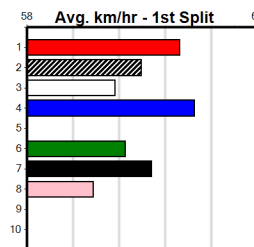

WELCOME TO GIRLS NIGHT OUT

Distance: 425m, Race Type: Grade 7, Total Prizemoney: $2,925
1st: $1,950, 2nd: $600, 3rd: $300, 4th: $75

Watchdog Tips:

Bet:

Form Box	Wgt	Dist	Track	Date	Time	BON	Margin	1st/2nd (Time)	PIR	Checked	Comment	WR	Split 1	S/P	Grade

MORaine LILLY [7]
BK Bitch Nov-22 Sire: FABREGAS Dam: SIXTEEN PEGS
Owner(s): MORaine (SYN), G Judd, S Judd
Winning Distances: < 300m (0) 300 - 399m (1) 400 - 499m (0) 500 - 599m (0) 600 - 699m (0) > 700m (0)
Winning Weights: 27.1(1)
8th (6) 27.1 425 BEN R1 21-Jun-24 25.37 23.62 16.00 ULTIMATE RIOT (24.25) M/888 . . . 6.79 $30.20 M
1st (6) 27.1 390 SHP R1 08-Jul-24 22.49 22.00 2.50L KRAKEN COOL (22.66) Q/11 . . . 8.53 $21.20 M
4th (1) 26.9 410 HOR R4 13-Jul-24 24.25 23.35 3.75L CORNHILL STORM (24.00) M/34 . . . 10.69 $4.30 7
5th (2) 27.6 390 SHP R10 25-Jul-24 22.79 22.20 5.50L FORBIDDEN JUTSU (22.40) M/33 . . . 8.60 $10.60 T3-7
7th (8) 27.4 425 BEN R3 02-Aug-24 24.96 23.70 11.00 LIFE'S LESSON (24.23) M/566 . . . 6.70 $35.10 X67
5th (4) 27.7 390 SHP R9 29-Aug-24 23.05 22.11 8.50L EVIE'S PROMISE (22.47) M/33 . . . 8.70 $2.80 7
5th (4) 27.5 390 SHP R10 02-Sep-24 22.86 21.92 14.00 SHARAPOVA STAR (21.92) M/35 . . . V7 8.72 $80.70 X67
5th (7) 27.9 390 SHP R9 12-Sep-24 22.81 22.24 3.5L SCOTT LIL DIVA (22.59) M/22 . . . 8.54 $2.70 7
Last 3 wins NOT included above
Trainer: Dean Elliot (Huntly)
ENG BEN 2024-09-18
Box History
Bx 1st 2nd 3rd 4th 5th 6th 7th 8th
1 1
2
3 1
4
5
6 1
7
8
Prize Best $1755.00
Starts 24.96(8)-2/8/24
Trk/Dts 8-1-0-0
APM 2-0-0-0 1053

MORaine GRACE [7]
BE Bitch Jan-23 Sire: KOBLENZ Dam: MORaine COCO
Owner(s): MORaine (SYN), G Judd, S Judd
Winning Distances: < 300m (0) 300 - 399m (1) 400 - 499m (0) 500 - 599m (0) 600 - 699m (0) > 700m (0)
Winning Weights: 28.5(1)
6th (8) 28.1 425 BEN R1 02-Aug-24 25.15 23.70 8.00L LIBRA COURT (24.61) M/676 . . . 6.93 $5.10 M
6th (4) 28.6 300 HVL R1 11-Aug-24 17.50 16.65 7.50L MR. OTTO (16.99) M/4 . . . 4.08 $20.80 M
4th (3) 28.4 390 SHP R2 02-Sep-24 23.20 21.92 8.50L SCOTT LIL DIVA (22.63) M/34 . . . 8.74 $7.20 M
5th (5) 28.6 425 BEN R1 11-Sep-24 25.18 24.14 5.50L ASTON GEIKO (24.82) M/455 . . . 6.78 $3.50 T3-M
1st (2) 28.5 390 SHP R1 14-Sep-24 22.83 22.12 0.25L BROWSER (22.84) M/22 . . . SW 8.49 $7.30 M
Last 3 wins NOT included above
Trainer: Dean Elliot (Huntly)
Box History
Bx 1st 2nd 3rd 4th 5th 6th 7th 8th
1
2 1
3 1
4
5 1
6
7
8 1
Prize Best $1075.00
Starts 25.15(8)-2/8/24
Trk/Dts 5-1-0-0
APM 2-0-0-0 1075