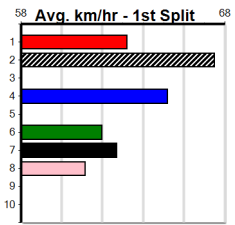

Healesville

MONTROSE IGA LIQUOR (1-2 WINS)

Distance: 300m, Race Type: Tier 3 - Restricted Win, Total Prizemoney: $1,530
1st: $1,000, 2nd: $320, 3rd: $160, 4th: $50

2

11:10AM

(VIC time)

NURSE ROSIE (4) can set the tempo soon after box rise in this and she may prove hard to reel in if she can do so. IRISH BRIE (1) regained some confidence when placed here last time and the draw is a big help.

Watchdog Tips:

4

1

6

2

Bet:

Win 4