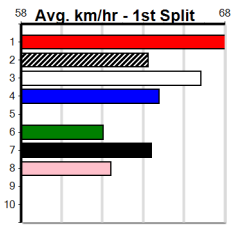

JASON McKEOWN PHOTOGRAPHY

Distance: 300m, Race Type: Grade 5 T3, Total Prizemoney: $1,530
1st: $1,000, 2nd: $320, 3rd: $160, 4th: $50

4

11:40AM

(VIC time)

PERFECT SAL (1) was a smart all the way winner here last start and he looks like the one to beat again from his gun draw. THAI BUTTERFLY (8) can mix her form but has plenty of talent and looks set to challenge in this.

Watchdog Tips:

1

8

6

4

Bet:

Win 1