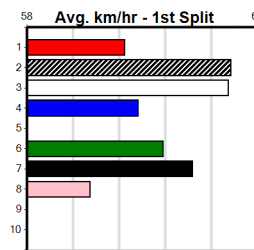

CENTRAL SCAFFOLDS

Distance: 300m, Race Type: Grade 5 T3, Total Prizemoney: $1,530
1st: $1,000, 2nd: $320, 3rd: $160, 4th: $50

NEW ARRANGEMENT (2) was an explosive 16.77 winner here three starts back and a repeat today will see him be very hard to beat. CLARK (7) can explode once into full stride as well and he could pour on the pressure mid race.

Watchdog Tips: 2 7 6 1 Bet: Box Trifecta 1,2,6,7 ($10 for 41.67%)

NO MANNERS [5] Gun draw, racing well enough for this, threat. $7.00
BK Dog Mar-22 Sire: FERAL FRANKY Dam: MANNERS MATTER
Trainer: Ronald Wood (Warragul)
Winning Distances: < 300m (0) 300 - 399m (5) 400 - 499m (0) 500 - 599m (0) 600 - 699m (0) > 700m (0)
Winning Weights: 29.2(1) 29.3(1) 29.5(1) 29.7(1) 30.5(1)
Box History table and Prize Best Starts Trk/Dts APM

NEW ARRANGEMENT [5] Explosive 16.77 win here 3 starts back, go close. $2.60
BKW Dog Dec-20 Sire: HOOKED ON SCOTCH Dam: VITALISER
Trainer: Grant Walker (Warragul)
Winning Distances: < 300m (0) 300 - 399m (6) 400 - 499m (0) 500 - 599m (0) 600 - 699m (0) > 700m (0)
Winning Weights: 29.8(1) 30.0(1) 30.1(1) 30.2(2) 30.3(1)
Box History table and Prize Best Starts Trk/Dts APM

PERFECT REVENGE [5] Can show early speed but place looks best. $12.00
BK Dog Jul-21 Sire: FERNANDO BALE Dam: HARDAWAY WINNIE
Trainer: Matthew Edwards (Broadford)
Winning Distances: < 300m (0) 300 - 399m (5) 400 - 499m (0) 500 - 599m (0) 600 - 699m (0) > 700m (0)
Winning Weights: 30.5(1) 30.7(1) 30.9(1) 31.0(1) 31.6(1)
Box History table and Prize Best Starts Trk/Dts APM

LITTLE WHIP (NSW)[5] Been well below her best in recent times, tested. $15.00
BK Bitch Apr-22 Sire: FERNANDO BALE Dam: LUCKY WHIP
Trainer: Pasquale Derubeis (Cape Woola)
Winning Distances: < 300m (0) 300 - 399m (3) 400 - 499m (0) 500 - 599m (0) 600 - 699m (0) > 700m (0)
Winning Weights: 22.8(1) 23.1(1) 23.2(1)
Box History table and Prize Best Starts Trk/Dts APM

*** VACANT BOX ***
Owner(s):
Winning Distances: < 300m (0) 300 - 399m (0) 400 - 499m (0) 500 - 599m (0) 600 - 699m (0) > 700m (0)
Winning Weights:
Sire: Dam:
Trainer:
Box History