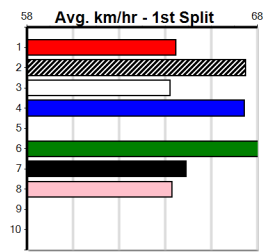

STRAIGHT RACING...GREAT RACING

Distance: 300m, Race Type: Grade 5 T3, Total Prizemoney: $1,530
1st: $1,000, 2nd: $320, 3rd: $160, 4th: $50

CYCLONE WILL (6) can show good early speed in his races and after his solid win here 2 starts back he looks like the one to beat again. HOT SUMMER SKY (7) can show a good turn of foot once balanced and could be the danger late.

Watchdog Tips: 6 7 4 1 Bet: Win 6

LOYALTY CARD [5] Comes into calculations from this draw. $5.00
BK Dog Jun-21 Sire: HASTEN SLOWLY Dam: FOREVER MERRY
Trainer: Margery Quick (Haddon)
Winning Distances: < 300m (0) 300 - 399m (7) 400 - 499m (1) 500 - 599m (0) 600 - 699m (0) > 700m (0)
Winning Weights: 31.1(1) 31.4(1) 31.5(2) 31.6(1) 31.7(1) 32.1(1) 32.9(1)
Box History table and Prize Best Starts table included.

ARTEMIS ONE [5] *** SCRATCHED *** $99.00
BK Bitch Mar-21 Sire: BERNARDO Dam: GOLD VEIN
Trainer: David Grindley (Corowa)
Winning Distances: < 300m (0) 300 - 399m (2) 400 - 499m (3) 500 - 599m (0) 600 - 699m (0) > 700m (0)
Winning Weights: 26.8(1) 27.0(1) 27.4(1) 27.7(1) 27.9(1)
Box History table and Prize Best Starts table included.

SODA HELEN [5] *** SCRATCHED *** $99.00
BK Bitch Dec-20 Sire: ORSON ALLEN Dam: SWEET ABOUT LOLA
Trainer: Geoffrey Dalton (Hazelwood Nort)
Winning Distances: < 300m (0) 300 - 399m (6) 400 - 499m (10) 500 - 599m (1) 600 - 699m (0) > 700m (0)
Winning Weights: 25.4(1) 25.5(2) 25.6(1) 25.7(2) 25.8(3) 25.9(1) 26.0(4) 26.1(1) 26.2(2)
Box History table and Prize Best Starts table included.

CRACKERJACK JET [5] Can race on the speed from the outset, threat. $3.60
BK Dog Nov-20 Sire: BERNARDO Dam: MAXIMUM OAKS
Trainer: Grant Hammerstein (Kinglake We)
Winning Distances: < 300m (0) 300 - 399m (8) 400 - 499m (8) 500 - 599m (0) 600 - 699m (0) > 700m (0)
Winning Weights: 29.5(1) 29.6(1) 29.7(1) 29.8(2) 29.9(1) 30.0(1) 30.2(1) 30.4(2) 30.5(1) 30.6(1) 30.7(1) 30.9(3)
Box History table and Prize Best Starts table included.

*** VACANT BOX ***
Owner(s):
Winning Distances: < 300m (0) 300 - 399m (0) 400 - 499m (0) 500 - 599m (0) 600 - 699m (0) > 700m (0)
Winning Weights:
Trainer:
Box History

1

2

3

4

5