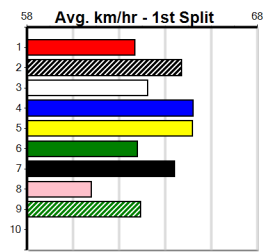

MR HUMMER LIMOS (1-2 WINS)

Distance: 350m, Race Type: Tier 3 - Restricted Win, Total Prizemoney: $1,530
1st: $1,000, 2nd: $320, 3rd: $160, 4th: $50

DONATELLO ZEAL (5) powered to the line in his last start win here and he may only need some luck early to salute again. GOSSIP GIRL (1) has been racing well of late and has the speed to be prominent throughout.

Watchdog Tips: 5 1 4 3 Bet: Win 5

GOSSIP GIRL [7] Racing well, good early speed, major player. $3.00
BK Bitch Mar-22 Sire: EQUALIZER Dam: UTOPIA
Owner(s): SEE THE DREAM (SYN), S Buccilli, B Buccilli
Trainer: Peter Frost (Heathcote)

SUPER POTATO [7] Handy all the way winner 3 starts back, place hope $21.00
WBD Bitch Aug-21 Sire: ORSON ALLEN Dam: SHE WILL BLOOM
Owner(s): J Clarke
Trainer: Jack Clarke (Creswick)

ALL IN NINO [7] Relies on some luck but has ability, can threaten. $10.00
BK Dog Jan-22 Sire: HARD STYLE RICO Dam: DANCING SIENNA
Owner(s): R Di mauro
Trainer: Greg Doyle (Mulgrave)

METAL BENDER (NSW)[7] Showed speed in handy last start placing, chance. $7.00
BK Dog Oct-21 Sire: FLYING RICCIARDO Dam: ARIYA
Owner(s): M Salvatore
Trainer: Tony Salpigtidis (Plenty)

DONATELLO ZEAL [7] Powered to the line in last start win, go close. $3.20
BK Dog Jun-22 Sire: SUPERIOR PANAMA Dam: ZEAL SENSATION
Owner(s): Real zeal (SYN), M Tabb, S Tabb
Trainer: Mathew Tabb (Lara)

1

2

3

4

5