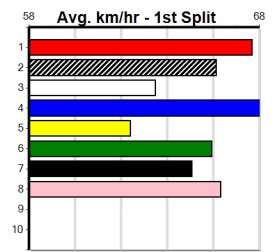

HEALESVILLE FOOTBALL NETBALL CLUB

Distance: 300m, Race Type: Grade 5 T3, Total Prizemoney: $1,530
1st: $1,000, 2nd: $320, 3rd: $160, 4th: $50

DEVIL IN ME (1) can race on the speed from her gun draw here and may have a bit too much talent for her rivals in the run to the judge. KING KABOOM (7) has shown early speed in his good wins in 2 of his last 3 starts and can challenge.

Watchdog Tips: 1 7 4 6 Bet: Win 1

Form Box Wgt Dist Track Date Time BON Margin 1st/2nd (Time) PIR Checked Comment W/R Split 1 S/P Grade

DEVIL IN ME [5] Talented, can race on the speed, one to beat. $4.20
BK Bitch Mar-22 Sire: MY REDEEMER Dam: STAR ANISE
Owner(s): K King
Trainer: Kay King (Langwarrin)

Box History table for Devil in Me and Prize Best Starts Trk/Dts APM

ROMENA CHARM [5] Can come out running at times but place best. $15.00
BK Bitch Dec-20 Sire: SENNACHIE Dam: WHAT FEELING
Owner(s): UGLIETTA (SYN), J Uglietta, M Uglietta
Trainer: Joe Uglietta (Yan Yean)

Box History table for Romena Charm and Prize Best Starts Trk/Dts APM

OCCIPITAL [5] Much better than his recent racing, keep safe. $8.00
BK Dog Oct-20 Sire: RAW ABILITY Dam: TEMPORALIS
Owner(s): TABB FAMILY (SYN), M Tabb, S Tabb, K Tabb
Trainer: Stephen Tabb (Lara)

Box History table for Occipital and Prize Best Starts Trk/Dts APM

DEVINE SAL [5] Good early, handy win here last start, chance $7.00
BD Bitch Sep-20 Sire: ASTON DEE BEE Dam: ZULU MYSTIQUE
Owner(s): P Martin
Trainer: Paul Martin (Chirnside Park)

Box History table for Devine Sal and Prize Best Starts Trk/Dts APM

UNO PEANUT (QLD)[5] Drawn to find too much trouble here, tough ask. $21.00
BD Dog Nov-20 Sire: ZAMBORA BROCKIE Dam: ALPHA NEMESIS
Owner(s): A Derubeis
Trainer: Pasquale Derubeis (Cape Woola)

Box History table for Uno Peanut and Prize Best Starts Trk/Dts APM

1

2

3

4

5