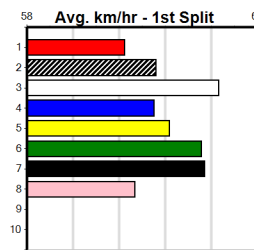

SPORTSBET GO THE BLUE DOG

Distance: 300m, Race Type: Grade 5 T3, Total Prizemoney: $1,530
1st: $1,000, 2nd: $320, 3rd: $160, 4th: $50

BRENDEEN (5) returned to form with smart win here on Friday and he can make it 2 in a row with any luck early on. ELLIOTT NESS (3) has shown good early speed in his recent placings and he could be prominent throughout here.

Watchdog Tips: 5 3 2 8 Bet: Win 5

SWEET TONIGHT [5] Wide runner, can miss the kick, needs some luck. $8.50
Owner(s): DIRTY RATS TWO (SYN), S Jack, S Burke
Trainer: Shane Jack (Dalmore)

TEO PRINCE [5] Resuming, better than last few runs, chance here. $4.20
Owner(s): M Katsiris
Trainer: Michael Katsiris (Thomastown)

ELLIOTT NESS [5] Shown speed in placings last 2, major player. $5.00
Owner(s): G Johnson
Trainer: Garry Johnson (Chum Creek)

COSMIC HOLIDAY [5] Drawn to find some bother here, tough ask. $15.00
Owner(s): N Dean
Trainer: Kelvin Browney (Tynong North)

BRENDEEN [5] Returned to form here on Friday, can go close. $6.50
Owner(s): R Wood
Trainer: Ronald Wood (Warragul)

1

2

3

4

5