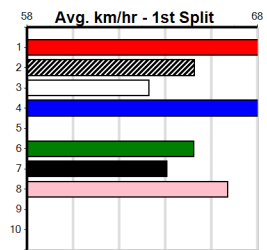

CROYDON HOMING PIGEON CLUB

Distance: 350m, Race Type: Grade 5 T3, Total Prizemoney: $1,530
1st: $1,000, 2nd: $320, 3rd: $160, 4th: $50

ZIPPING OLAF (6) can explode once he gets into full stride and he looks like the one to beat in this.
BEAR LEE BANDIT (4) has plenty of talent and looks like the main danger after some much tougher racing in recent times.

Watchdog Tips: 6 4 7 1 Bet: Quinella 4/6 ($10 for 1000%)

Form Box Wgt Dist Track Date Time BON Margin 1st/2nd (Time) PIR Checked Comment W/R Split 1 S/P Grade

CRUELLEA [5] Drawn to get the gun run throughout, threat. $6.00
Owner(s): KEEP YOUR SHIRT ON (SYN), C Dalton, S Dalton
Winning Distances: < 300m (0) 300 - 399m (4) 400 - 499m (1) 500 - 599m (1) 600 - 699m (0) > 700m (0)
Winning Weights: 29.5(1) 29.7(1) 29.9(1) 30.0(2) 30.3(1)

Box History table and Prize Best Starts Trk/Dts APM for Cruellea

IMPRESS SIMBA (NSW)[5] Handy wins in 2 of his last 4, cannot dismiss. $7.50
Owner(s): T Meyer
Winning Distances: < 300m (0) 300 - 399m (6) 400 - 499m (2) 500 - 599m (0) 600 - 699m (0) > 700m (0)
Winning Weights: 31.9(1) 32.2(1) 32.3(1) 32.4(1) 32.5(1) 32.6(1) 32.7(1) 32.8(1)

Box History table and Prize Best Starts Trk/Dts APM for Impress Simba

VIPER [5] Been slow out and well beaten of late, tested. $15.00
Owner(s): Eye Candy (SYN), C Wilk, K Gorman
Winning Distances: < 300m (0) 300 - 399m (1) 400 - 499m (5) 500 - 599m (0) 600 - 699m (0) > 700m (0)
Winning Weights: 32.5(1) 33.7(2) 33.9(1) 34.0(1) 35.4(1)

Box History table and Prize Best Starts Trk/Dts APM for Viper

BEAR LEE BANDIT [5] Talented, met some quick ones of late, big danger. $4.60
Owner(s): A Powell
Winning Distances: < 300m (0) 300 - 399m (16) 400 - 499m (3) 500 - 599m (0) 600 - 699m (0) > 700m (0)
Winning Weights: 34.4(1) 34.5(1) 34.6(1) 34.9(1) 35.0(3) 35.3(1) 35.5(3) 35.6(3) 35.7(2) 35.8(1) 36.0(1) 36.1(1)

Box History table and Prize Best Starts Trk/Dts APM for Bear Lee Bandit

*** VACANT BOX ***
Owner(s):
Winning Distances: < 300m (0) 300 - 399m (0) 400 - 499m (0) 500 - 599m (0) 600 - 699m (0) > 700m (0)
Winning Weights:

1

2

3

4

5