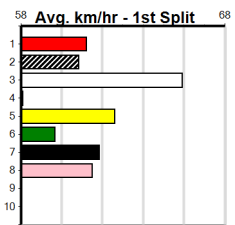

Warragul

SENNACHIE AT STUD (275+ RANK)

Distance: 400m, Race Type: Maiden, Total Prizemoney: \$1,530
1st: \$1,000, 2nd: \$320, 3rd: \$160, 4th: \$50

2

3:27PM

(VIC time)

LET'S MAKE UP (1) showed some improvement last time and she is drawn to make every post a winner. SLAY QUEEN MOLLY (3) has been far from disgraced in her two straight track runs and she can work into the mix mid race. DANCE THE MARJEN (5) has claims