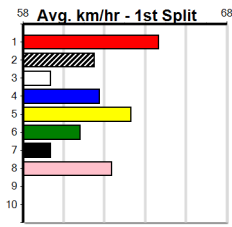

KHANS HOSPITALITY SERVICES (275+ RA

Distance: 460m, Race Type: Maiden, Total Prizemoney: $1,530
1st: $1,000, 2nd: $320, 3rd: $160, 4th: $50

TOWN LEGEND (7) has had little luck in his two runs to date and he will find this a lot easier. LUCKY INDEED (1) has solid straight track form and she is drawn to get the breaks. HULK KING HAMMER (5) showed improvement last time out.

Watchdog Tips: 7 1 5 3 Bet: Box Quinella 1,5,7 ($10 for 333.33%)

Main table containing race details for 10 races, including horse names, trainers, owners, and winning boxes. Races include Lucky Indeed, Spinning Stars, Parumba Prince, Stalking Douglas, Hulk King Hammer, Boston Dash, Town Legend, Tiles and Wine, and No Reserve races.