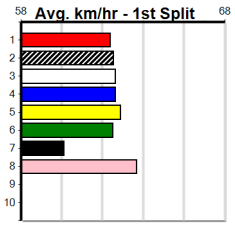

HARD STYLE RICO @ STUD (275+ RANK)

Distance: 460m, Race Type: Mixed 6/7, Total Prizemoney: $1,530
1st: $1,000, 2nd: $320, 3rd: $160, 4th: $50

Watchdog Tips: 6 1 2 8 Bet: Box Quinella 1,2,6 ($10 for 333.33%)

Main table containing race details for 10 horses. Each row includes horse number, name, trainer, race details, and performance metrics. It also features 'Winning Boxes' tables for each horse, showing prize money and other statistics.