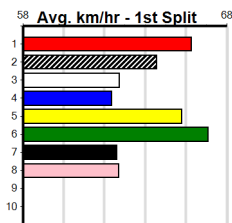

MC GRAFIX & SIGNS (275+ RANK)

Distance: 460m, Race Type: Grade 5, Total Prizemoney: $1,530
1st: $1,000, 2nd: $320, 3rd: $160, 4th: $50

8

5:24PM

(VIC time)

MISS DAICOS (1) is drawn to hold the early lead and she is a different chaser when on the arm.
ANOKE (6) was far from disgraced last time out and he is suitably drawn out wide. INTER BEAST
BOY (5) is nearing another win.

Watchdog Tips: **1** **6** **5** **3** **Bet:** **Win 1**