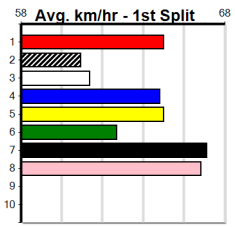

Warragul

SPORTSBET SAME RACE MULTI (275+RA)

Distance: 400m, Race Type: Grade 5, Total Prizemoney: \$1,530
1st: \$1,000, 2nd: \$320, 3rd: \$160, 4th: \$50

12

6:45PM
(VIC time)

FULL GLAMOUR (1) does her best work from this draw and she won't find an easier race to win. CHI FOOSE (6) has a good record here and she can settle near the speed. WHY NOT BARNEY (4) must be respected