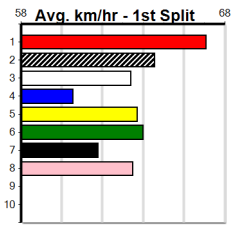

Warragul

VALE NEVILLE WAKEFIELD (275+ RANK)

Distance: 400m, Race Type: Grade 6, Total Prizemoney: $1,530
1st: $1,000, 2nd: $320, 3rd: $160, 4th: $50

4

4:09PM

(VIC time)

WESTERN FEEL (5) was a strong 19.91 Healesville winner recently and he looks suited once again.
SHARNI'S BOY (2) would prefer a wider draw but he should be able to get into the clear mid race.
INTER TERRA (1) should settle on the speed.

Watchdog Tips:

5

2

1

8

Bet:

Win 5