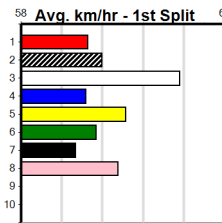

PHOTO MAN AT STUD (275+ RANK)

Distance: 400m, Race Type: Grade 7, Total Prizemoney: $1,530

1st: $1,000, 2nd: $320, 3rd: $160, 4th: $50

CRYPTO PRINCE (3) was handily placed here two runs back and he appears to have a fair bit on his rivals. COMO PRINCE (8) has shown improvement of late and he will get plenty of room early on. SCOTCH NEAT (7) can run a cheeky race.

Watchdog Tips:

3

8

7

6

Bet:

Win 3