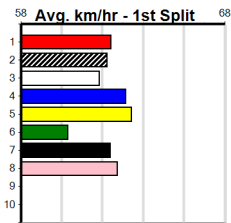

PAUA OF BUDDY AT STUD (275+ RANK)

Distance: 400m, Race Type: Grade 5, Total Prizemoney: $1,530
1st: $1,000, 2nd: $320, 3rd: $160, 4th: $50

Watchdog Tips:

1

2

3

4

Bet:

Win 1