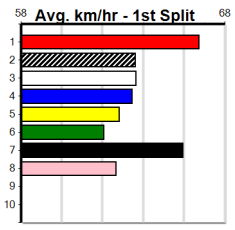

HOOKED ON SCOTCH @ STUD (275+ RA)

Distance: 400m, Race Type: Grade 5, Total Prizemoney: $1,530
1st: $1,000, 2nd: $320, 3rd: $160, 4th: $50

5
4:24PM
(VIC time)

SPECIAL SIAN (2) was never headed in her solid 22.96 Geelong win and she will prove hard to reel in again. MR. LARSON (1) has a good record here and he is drawn to get all the breaks. BEFORE NOON (8) won't be too far away

Watchdog Tips: **2** **1** **8** **4** **Bet:** **Win 2**