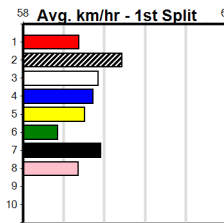

SPORTSBET GREEN TICKS (275+ RANK)

Distance: 400m, Race Type: Maiden, Total Prizemoney: $1,530
1st: $1,000, 2nd: $320, 3rd: $160, 4th: $50

1

3:07PM
(VIC time)

BOIL THE BILLY (3) is far better than his form indicates and he has the speed to cross and lead throughout. EVOLVE (4) has turned in some solid performances to date and she will be very strong in the closing stages. CHEWY CHARLIE (5) has claims

Watchdog Tips: **3** **4** **5** **7** **Bet:** **Box Quinella 3,4,5 ($10 for 333.33%)**