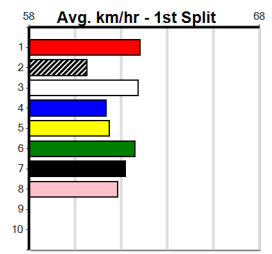

VIATEK (275+ RANK)

Distance: 460m, Race Type: Grade 5, Total Prizemoney: $1,530
1st: $1,000, 2nd: $320, 3rd: $160, 4th: $50

CATCH A RAINBOW (3) was far from disgraced when placed at Healesville last time and she looks suited in this event. LITTLE VENICE (6) was far from disgraced two runs back and she can work into the mix mid race. NEENA BALE (8) can run a cheeky race.

Watchdog Tips: 3 6 8 2 Bet: Win 3

THAT'S A BOODIE [5] Lacking confidence, may get buried back, place $7.50
Owner(s): A Matthews
Winning Distances: < 300m (0) 300 - 399m (0) 400 - 499m (4) 500 - 599m (0) 600 - 699m (0) > 700m (0)
Box History table and Prize Best Starts table included.

TRICKY KELVIN [5] No luck of late, drops in class, keep safe $4.60
Owner(s): J Gieschen
Winning Distances: < 300m (0) 300 - 399m (0) 400 - 499m (5) 500 - 599m (0) 600 - 699m (0) > 700m (0)
Box History table and Prize Best Starts table included.

CATCH A RAINBOW [5] Far from disgraced at Healesville, go close $3.60
Owner(s): C Pirani
Winning Distances: < 300m (0) 300 - 399m (0) 400 - 499m (3) 500 - 599m (0) 600 - 699m (0) > 700m (0)
Box History table and Prize Best Starts table included.

SUMMER LOVIN' [5] Tough draw, down on best form, tested $8.00
Owner(s): D Plumridge
Winning Distances: < 300m (0) 300 - 399m (0) 400 - 499m (1) 500 - 599m (3) 600 - 699m (0) > 700m (1)
Box History table and Prize Best Starts table included.

REVESBY BALE (NSW)[5] Well beaten in his past three, needs to improve $16.00
Owner(s): K Dorrington
Winning Distances: < 300m (0) 300 - 399m (0) 400 - 499m (1) 500 - 599m (3) 600 - 699m (0) > 700m (0)
Box History table and Prize Best Starts table included.