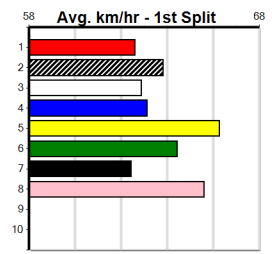

Warragul
10
6:05PM
(VIC time)

OAKS SUPER BOX FOR HIRE (275+ RANK)

Distance: 400m, Race Type: Grade 5, Total Prizemoney: $1,530
1st: $1,000, 2nd: $320, 3rd: $160, 4th: $50

SPANISH BULLET (6) can be risky at box rise but he possesses a nice turn of foot and he has the class edge. LAKEVIEW JACK (1) returned to form at Sale last time and he is drawn to be prominent throughout. PERCUSSION (8) has claims.

Watchdog Tips: **6** **1** **8** **7** **Bet:** **Win 6**

1

LAKEVIEW JACK [5] **Back in form, has the good draw, danger** **$3.40**
BE Dog Sep-21 Sire: AUSSIE INFRARED Dam: BRAEMAR KEELIE Trainer: Owen Mcgovern (Rosedale)
Owner(s): O Mcgovern
Winning Distances: < 300m (0) 300 - 399m (1) 400 - 499m (2) 500 - 599m (0) 600 - 699m (0) > 700m (0)
Winning Weights: 31.8(1) 32.0(1) 32.5(1)

7th	8th	31.4	395	TRA	R9	08-Jul-24	23.05	22.32	9.50L JOHNSON STREET (22.41)	M/246	. . .	. . .	3.80	$8.10	6G
2nd	4	31.5	300	HVL	R10	12-Jul-24	17.26	16.68	1.00L DEVIL IN ME (17.20)	M/3	. . .	. . .	4.07	$12.80	T3-6
5th	3	31.6	400	WGL	R10	18-Jul-24	23.82	22.88	8.50L GARY ON STILTS (23.24)	M/77	. . .	W	8.96	$3.80	6G
6th	3	31.5	435	SLE	R10	24-Jul-24	25.41	24.44	5.50L DR. NARNIA (25.03)	M/677	. . .	. . .	5.52	$20.50	6G
5th	6	31.4	435	SLE	R4	07-Aug-24	25.23	24.38	5.50L COOL WHITE (24.84)	M/877	. . .	. . .	5.49	$77.90	X67
3rd	7	31.7	350	HVL	R10	12-Aug-24	19.71	19.47	2.00L FLYING BESSIE (19.59)	Q/3	. . .	. . .	6.66	$3.80	6G
8th	7	32.1	300	HVL	R3	25-Aug-24	17.30	16.50	9.00L LETHAL TRIX (16.69)	M/8	. . .	. . .	4.17	$38.90	X67
1st	7	31.8	435	SLE	R9	28-Aug-24	24.91	24.42	4.00L COLLINDA LAW (25.19)	M/111	. . .	SW	5.36	$4.70	X67

Last 3 wins NOT included above

1st	4	32.0	400	WGL	R2	20-Aug-23	22.88	22.46	5.50L MR. BARTENDER (23.24)	Q/11	. . .	. . .	8.32	$4.10	M
1st	1	32.5	300	HVL	R4	31-Jan-24	17.13	16.87	1.00L INTER TRIGON (17.20)	S/5	. . .	. . .	4.03	$1.30	7

Box History

Box	1st	2nd	3rd	4th	5th	6th	7th	8th
1	1	1	1	1	1	1	1	1
2								
3					2	1	1	
4	1	1		1		1		
5					2			
6				1	1			1
7	1		1					1
8			1				2	

Prize Best Starts Trk/Dts APM $4790.00 22.88(4)-20/8/23 27-3-2-2 6-1-0-0 1944