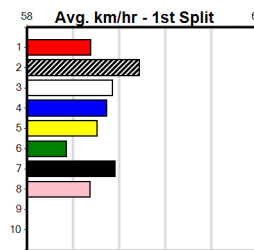

SPORTSBET GREEN TICKS (275+ RANK)

Distance: 400m, Race Type: Maiden, Total Prizemoney: $1,530
1st: $1,000, 2nd: $320, 3rd: $160, 4th: $50

BOIL THE BILLY (3) is far better than his form indicates and he has the speed to cross and lead throughout. EVOLVE (4) has turned in some solid performances to date and she will be very strong in the closing stages. CHEWY CHARLIE (5) has claims

Watchdog Tips: 3 4 5 7 Bet: Box Quinella 3,4,5 ($10 for 333.33%)

Form Box Wgt Dist Track Date Time BON Margin 1st/2nd (Time) PIR Checked Comment W/R Split 1 S/P Grade

TIMBER JACK [M] Well beaten in all seven runs, prefer to watch $12.00
Owner(s): Eye Candy (SYN), C Wilk, K Gorman
Sire: FLYING RICCIARDO Dam: ZIPPING POPPY
Trainer: Christian Wilk (Tanjil South)
Winning Distances: < 300m (0) 300 - 399m (0) 400 - 499m (0) 500 - 599m (0) 600 - 699m (0) > 700m (0)
Box History table and Prize Best information.

CRYPTO TIGER [M] No luck to date, can improve, place claims $7.50
Owner(s): Crypto Syndicate (SYN), B De rozario, M Brigham
Sire: ASTON RUPEE Dam: PRINCESS LACE
Trainer: Brendan De rozario (Cranbourne)
Winning Distances: < 300m (0) 300 - 399m (0) 400 - 499m (0) 500 - 599m (0) 600 - 699m (0) > 700m (0)
Box History table and Prize Best information.

BOIL THE BILLY [M] Shown enough talent, won't find an easier race $3.40
Owner(s): C Fulford
Sire: MY REDEEMER Dam: PLEACH
Trainer: Lindsay Fulford (Maffra)
Winning Distances: < 300m (0) 300 - 399m (0) 400 - 499m (0) 500 - 599m (0) 600 - 699m (0) > 700m (0)
Box History table and Prize Best information.

EVOLVE [M] No luck to date, can charge late, danger $4.20
Owner(s): SEE THE DREAM (SYN), S Buccilli, B Buccilli
Sire: BERNARDO Dam: UTOPIA
Trainer: Kate Gorman (Tanjil South)
Winning Distances: < 300m (0) 300 - 399m (0) 400 - 499m (0) 500 - 599m (0) 600 - 699m (0) > 700m (0)
Box History table and Prize Best information.

CHEWY CHARLIE [M] Tough draw but can show early pace, threat $4.60
Owner(s): G Milto
Sire: TOMMY SHELBY Dam: FLORAL LACE
Trainer: Maria Musselwhite (Lindenow)
Winning Distances: < 300m (0) 300 - 399m (0) 400 - 499m (0) 500 - 599m (0) 600 - 699m (0) > 700m (0)
Box History table and Prize Best information.

1

2

3

4

5