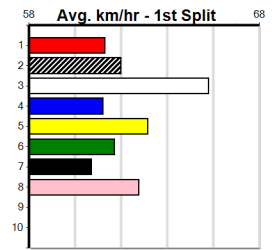

PHOTO MAN AT STUD (275+ RANK)

Distance: 400m, Race Type: Grade 7, Total Prizemoney: $1,530
1st: $1,000, 2nd: $320, 3rd: $160, 4th: $50

CRYPTO PRINCE (3) was handily placed here two runs back and he appears to have a fair bit on his rivals. COMO PRINCE (8) has shown improvement of late and he will get plenty of room early on. SCOTCH NEAT (7) can run a cheeky race.

Watchdog Tips: 3 8 7 6 Bet: Win 3

Form Box Wgt Dist Track Date Time BON Margin 1st/2nd (Time) PIR Checked Comment W/R Split 1 S/P Grade
ALPHA GIRL [7] Struggling but the draw helps, place claims $8.00
BK Bitch Aug-21 Sire: BEWILDERING Dam: MISS DEE MEADOWS Trainer: Steven Van oirschot (Moe South)
Owner(s): S Van oirschot
Winning Distances: < 300m (0) 300 - 399m (0) 400 - 499m (1) 500 - 599m (0) 600 - 699m (0) > 700m (0)
Winning Weights: 28.5(1)
8th (7) 28.8 400 WGL R3 11-Jul-24 24.11 23.08 7.50L HAVANA BLUEBIRD (23.62) S/88 . . . . 8.80 $28.00 T3-7
5th (6) 28.8 400 WGL R4 18-Jul-24 23.74 22.88 11.00 ASTON CONGO (22.98) S/54 . . . . 8.84 $28.40 7
4th (8) 28.5 425 BEN R4 24-Jul-24 24.73 24.31 3.25L SHAKA BIG CHIEF (24.51) M/444 . . . . 6.86 $13.50 7
7th (6) 28.4 400 WGL R10 01-Aug-24 23.56 22.88 5.50L OLYMPIC HISTORY (23.18) S/66 . . . . 8.82 $25.10 7
6th (7) 28.4 390 SHP R9 08-Aug-24 23.01 22.32 8.50L COLLINDA PEARL (22.42) M/34 . . . . 8.86 $156.20 T3-7
8th (6) 28.8 400 WGL R4 15-Aug-24 23.78 22.75 14.00 GALLOPING JESSIE (22.84) S/78 . . . . 8.78 $18.30 T3-7
4th (6) 28.7 425 BEN R9 21-Aug-24 25.10 24.10 11.00 PRINCE PIERRE (24.39) M/675 . . . . 6.94 $31.10 7
8th (3) 28.8 435 SLE R9 28-Aug-24 25.75 24.42 12.00 LAKEVIEW JACK (24.91) M/467 . . . . 5.50 $56.40 X67
Last 3 wins NOT included above
1st (7) 28.5 400 WGL R1 27-Jun-24 23.28 22.85 2.75L PLUSH (23.46) M/11 . . SW . 8.55 $6.80 M
Trk/Dts 10-1-0-0
APM 780

Form Box Wgt Dist Track Date Time BON Margin 1st/2nd (Time) PIR Checked Comment W/R Split 1 S/P Grade
FREEDOM GIRL [7] Poor strike rate, down on confidence, tested $12.00
BD Bitch Apr-22 Sire: OUT OF RANGE Dam: FREEDOM FIRE Trainer: John Carr (Devon Meadows)
Owner(s): J Carr
Winning Distances: < 300m (0) 300 - 399m (0) 400 - 499m (1) 500 - 599m (0) 600 - 699m (0) > 700m (0)
Winning Weights: 27.0(1)
3rd (7) 28.1 500 BEN R5 20-Jul-24 29.49 28.76 2.50L LEROY'S GIRL (29.31) M/112 . . . . 6.84 $48.90 7
5th (8) 28.0 460 WGL R5 25-Jul-24 27.06 26.16 6.00L ASTON VALOUR (26.65) Q/355 . . . . 6.72 $115.40 T3-RW
8th (8) 28.0 460 WGL R7 01-Aug-24 26.90 26.14 11.00 BONIECKI (26.14) Q/357 . . . . 6.74 $72.00 X67
3rd (1) 27.9 545 BAL R7 05-Aug-24 32.25 31.33 14.00 SCOTT AQUAPHOBIA (31.33) Q/2222 . . . . 6.90 $37.30 T3-RW
8th (3) 27.5 460 GEL R7 13-Aug-24 27.19 26.08 13.00 CIRCLE ROUND (26.28) M/878 . . . . 7.08 $66.50 7
4th (6) 27.5 435 SLE R9 18-Aug-24 25.08 24.18 5.50L THORKILDSEN (24.71) M/244 . . . . 5.39 $46.10 X67
5th (7) 27.6 425 BEN R3 21-Aug-24 25.00 24.10 9.50L TORNADO JACK (24.35) M/566 . . . . 6.95 $7.90 7
7th (3) 27.9 510 SLE R5 28-Aug-24 29.93 29.07 5.50L ROUGH GEM (29.56) M/445 . . . . 9.51 $26.10 7
Last 3 wins NOT included above
1st (1) 27.0 435 SLE R1 27-May-24 25.15 24.27 0.50L LAKEVIEW APRIL (25.17) M/322 . . . . 5.44 $6.30 M
Trk/Dts 1-0-0-0
APM 1443