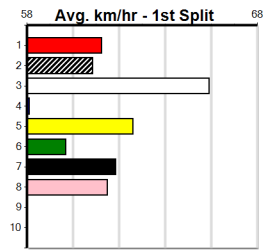

Warragul

2

3:27PM

(VIC time)

SENNACHIE AT STUD (275+ RANK)

Distance: 400m, Race Type: Maiden, Total Prizemoney: $1,530
1st: $1,000, 2nd: $320, 3rd: $160, 4th: $50

LET'S MAKE UP (1) showed some improvement last time and she is drawn to make every post a winner. SLAY QUEEN MOLLY (3) has been far from disgraced in her two straight track runs and she can work into the mix mid race. DANCE THE MARJEN (5) has claims

Watchdog Tips: **1** **3** **5** **7** **Bet:** **Win 1**

Form Box	Wgt	Dist	Track	Date	Time	BON	Margin	1st/2nd (Time)	PIR	Checked	Comment	W/R	Split 1	S/P	Grade

1

LET'S MAKE UP [M] **$3.40**

RF Bitch Jan-22 Sire: FERNANDO BALE Dam: SMOKIN' CINDY

Owner(s): T Tufo Trainer: Tony Tufo (Labretouche)

Winning Distances: < 300m (0) 300 - 399m (0) 400 - 499m (0) 500 - 599m (0) 600 - 699m (0) > 700m (0)

Winning Weights:

7th (2)	24.9	400	WGL	R2	11-Jun-24	23.80	22.72	12.00 SAXON KELTON (23.00)	Q/77	.	.	.	8.99	$1.90 M
6th (6)	24.9	400	WGL	R2	09-Jul-24	23.89	22.52	10.00 DEAL CLOSER (23.22)	S/68	.	.	W	8.76	$20.70 M
5th (7)	24.9	400	WGL	R1	18-Jul-24	23.76	22.88	4.25L COLLINDA POPS (23.48)	Q/65	.	.	.	8.87	$5.00 M
5th (2)	25.3	460	WGL	R1	01-Aug-24	27.16	26.14	14.00 MINH ALFIE (26.22)	M/887	.	SW	.	6.96	$6.80 M
4th (1)	25.3	300	HVL	R1	09-Aug-24	17.30	16.90	4.00L ROWDY'S BEAST (17.03)	M/5	.	.	.	4.14	$30.10 T3-M
4th (2)	25.6	400	WGL	R1	15-Aug-24	23.17	22.75	3.5L SPARTAN MISSILE (22.95)	M/44	.	.	.	8.60	$20.20 T3-M

Last 3 wins NOT included above

Box History

Bx	1st	2nd	3rd	4th	5th	6th	7th	8th
1				1				
2					1			1
3								
4								
5								
6								
7						1		
8								

Prize Best $100.00
Starts 23.17(2)-15/8/24
Trk/Dts 6-0-0-0
APM 4-0-0-0
100

2

SURANNE BALE (NSW)[M] **$99.00**

WBK Bitch May-22 Sire: ALLEN DEED Dam: WANNA ALLEN

Owner(s): T Kennedy-harris Trainer: Luke Harris (Devon Meadows)

Winning Distances: < 300m (0) 300 - 399m (0) 400 - 499m (0) 500 - 599m (0) 600 - 699m (0) > 700m (0)

Winning Weights:

7th (6)	28.0	400	GEL	R1	21-Jun-24	24.44	22.41	22.00 SIR DODGE (22.93)	M/77	.	VO	.	8.86	$26.10 M
7th (2)	27.4	400	GEL	R2	02-Jul-24	24.26	22.88	16.00 ASTON SEAN (23.17)	M/88	.	.	W	8.96	$12.50 M
T (8)	27.1	400	GEL	R1	23-Jul-24	0.00	22.44	. ASTON FLURRY (22.75)	M/77	.	VO	.	10.14	$6.70 M
5th (8)	26.6	400	WGL	R2	01-Aug-24	23.88	22.88	8.00L FLY HIGH ZEUS (23.35)	M/35	.	.	.	8.81	$19.20 M
8th (2)	26.1	390	SHP	R1	08-Aug-24	23.83	22.32	16.00 SASSY PANAMA (22.75)	M/88	.	.	.	9.29	$79.70 T3-M
5th (3)	25.7	390	WBL	R1	12-Aug-24	23.49	22.25	4.75L BYE BYE STAR (23.16)	M/42	.	.	W	9.15	$32.30 M
4th (5)	26.5	390	SHP	R2	22-Aug-24	23.51	22.33	11.00 LIGHTNING LEGS (22.77)	M/22	.	.	.	9.13	$43.90 T3-M
6th (7)	27.3	390	BAL	R1	02-Sep-24	23.76	22.64	13.00 RING RING (22.90)	M/77	.	.	W	8.98	$20.90 M

Last 3 wins NOT included above

Box History

Bx	1st	2nd	3rd	4th	5th	6th	7th	8th
1								
2								1 1
3					1			
4								
5					1			
6							1	1
7							1	
8						1		

Prize Best $50.00
Starts 23.88(8)-1/8/24
Trk/Dts 9-0-0-0
APM 1-0-0-0
50

3

SLAY QUEEN MOLLY [M] **$3.60**

BK Bitch Nov-22 Sire: SHIMA SHINE Dam: MISS MALFUNCTION

Owner(s): G Masterson Trainer: Susan Richards (Devon Meadows)

Winning Distances: < 300m (0) 300 - 399m (0) 400 - 499m (0) 500 - 599m (0) 600 - 699m (0) > 700m (0)

Winning Weights:

4th (7)	27.6	300	HVL	R1	19-Jul-24	17.29	16.74	3.75L FLYING SCOTSMAN (17.04)	M/6	.	.	.	4.15	$19.80 M
6th (6)	27.7	350	HVL	R2	28-Jul-24	20.02	19.29	3.00L CROCODILE ROLL (19.81)	S/81	.	.	.	6.84	$16.40 MH

Last 3 wins NOT included above

Box History

Bx	1st	2nd	3rd	4th	5th	6th	7th	8th
1								
2								
3								
4								
5								
6							1	
7								
8						1		

Prize Best $75.00
Starts FSH
Trk/Dts 2-0-0-0
APM 0-0-0-0
60