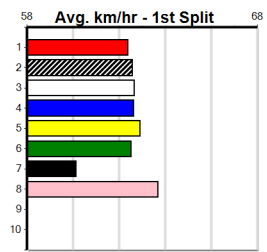

HARD STYLE RICO @ STUD (275+ RANK)

Distance: 460m, Race Type: Mixed 6/7, Total Prizemoney: $1,530
1st: $1,000, 2nd: $320, 3rd: $160, 4th: $50

OUR BLUE HAZE (6) doesn't win too often but she has the talent and she will find this easier than her most recent racing. DEAL CLOSER (1) is better than his past few runs and he is drawn to get all the breaks. HIGHLAND DUKE (2) has claims.

Watchdog Tips: **6** **1** **2** **8** **Bet:** Box Quinella 1,2,6 ($10 for 333.33%)

1

DEAL CLOSER [7] **Better than his past few runs, main danger** **$3.60**

BE Dog **Jul-22** **Sire: EQUALIZER** **Dam: PODIUM** **Trainer: Kate Gorman (Tanjil South)**

Owner(s): SEE THE DREAM (SYN), S Buccilli, B Buccilli

Winning Distances: < 300m (0) 300 - 399m (0) 400 - 499m (1) 500 - 599m (0) 600 - 699m (0) > 700m (0)

Winning Weights: 32.6(1)

Run	Pos	Wgt	Dist	Track	Date	Time	BON	Margin	1st/2nd (Time)	PIR	Checked	Comment	WR	Split 1	S/P	Grade
1st	(2)	32.6	400	WGL	R2	09-Jul-24	23.22	22.52	0.25L DAINTREE SHADY (23.23)	Q/11				8.44	$28.60	M
6th	(7)	31.9	435	SLE	R2	21-Jul-24	25.42	24.29	12.00 EXTREME AVENGER (24.62)	M/866				5.58	$12.60	X67H
6th	(6)	32.0	450	SHP	R9	01-Aug-24	26.26	25.43	9.50L ULTIMATE SEAL (25.60)	M/455				6.94	$15.70	T3-7
3rd	(4)	31.2	435	SLE	R3	07-Aug-24	25.10	24.38	2.50L STOJANOVIC (24.92)	M/122				5.32	$5.90	7
5th	(6)	30.9	435	SLE	R3	14-Aug-24	25.23	24.45	3.75L BRAEMAR SHEILA (24.98)	M/466				5.34	$4.20	7
4th	(4)	30.8	400	WGL	R9	22-Aug-24	23.24	22.55	8.00L HIGH FINANCE (22.70)	M/54				8.84	$2.80	7
6th	(4)	31.0	400	WGL	R10	29-Aug-24	24.01	23.00	8.50L SPIRIT OF DUKE (23.41)	M/57				8.64	$3.70	T3-7

Last 3 wins NOT included above

Bx	1st	2nd	3rd	4th	5th	6th	7th	8th
1								
2	1							
3								
4			1	1		1		
5								
6					1	1		
7						1		
8								

Prize Best	$2030.00
Starts	FSTD
Trk/Dts	7-1-0-1
APM	0-0-0-0
	1694

2

HIGHLAND DUKE [7] **No luck since his maiden win, can atone, threat** **$4.80**

BK Dog **Oct-22** **Sire: JUNGLE DEUCE** **Dam: EBBY BRAE** **Trainer: Rosalie Kerr (Caldermeade)**

Owner(s): M Drysdale

Winning Distances: < 300m (0) 300 - 399m (0) 400 - 499m (1) 500 - 599m (0) 600 - 699m (0) > 700m (0)

Winning Weights: 34.4(1)

Run	Pos	Wgt	Dist	Track	Date	Time	BON	Margin	1st/2nd (Time)	PIR	Checked	Comment	WR	Split 1	S/P	Grade
4th	(1)	34.8	400	WGL	R1	23-Jul-24	23.23	22.43	3.00L OUR ELLIE (23.02)	M/56				8.62	$17.40	M
5th	(4)	34.5	400	WGL	R1	26-Jul-24	23.41	22.65	11.00 BOOKER MAN (22.65)	M/75				8.67	$22.80	M
1st	(1)	34.4	450	BAL	R2	05-Aug-24	26.08	25.71	1.75L IVORY NARWHAL (26.20)	M/321		SW		6.81	$3.70	T3-M
8th	(2)	34.1	410	HOR	R1	19-Aug-24	24.39	22.84	13.00 CRACKERJACK TONK (23.52)	S/88				11.57	$8.10	7
6th	(4)	34.3	515	SAN	R1	22-Aug-24	30.33	29.31	14.00 FILL YOUR BOOTS (29.42)	M/6666				5.34	$4.40	7
7th	(5)	34.5	450	BAL	R7	02-Sep-24	26.43	25.67	11.00 DECORATED (25.67)	S/777		VO		6.87	$6.10	X67

Last 3 wins NOT included above

Bx	1st	2nd	3rd	4th	5th	6th	7th	8th
1	1			1				
2								1
3								
4				1	1			
5							1	
6								
7								
8								

Prize Best	$1075.00
Starts	FSTD
Trk/Dts	6-1-0-0
APM	0-0-0-0
	1060