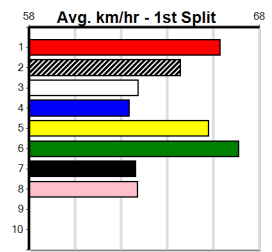

MC GRAFIX & SIGNS (275+ RANK)

Distance: 460m, Race Type: Grade 5, Total Prizemoney: $1,530
1st: $1,000, 2nd: $320, 3rd: $160, 4th: $50

MISS DAICOS (1) is drawn to hold the early lead and she is a different chaser when on the arm.
ANOKE (6) was far from disgraced last time out and he is suitably drawn out wide. INTER BEAST
BOY (5) is nearing another win.

Watchdog Tips: **1** **6** **5** **3** **Bet:** **Win 1**

1

MISS DAICOS [5] **Drawn to hold the lead, class edge, go close** **$3.40**

BD Bitch Mar-21 Sire: FERNANDO BALE Dam: IT'S A DREAM
Owner(s): SAUNDERS CLAN (SYN), D Saunders, B Saunders, W Saunders, G Saunders Trainer: Gail Saunders (Somerville)
Winning Distances: < 300m (0) 300 - 399m (3) 400 - 499m (3) 500 - 599m (1) 600 - 699m (0) > 700m (0)

Winning Weights: 26.4(1) 26.6(1) 26.8(2) 26.9(1) 27.1(1) 27.5(1)

Box	1st	2nd	3rd	4th	5th	6th	7th	8th
1	1	1	1	1	1	1		
2				1	2	2	1	
3	1						2	
4	1		3		1		1	2
5	1	2			1	1		2
6	1	1		3				1
7	1		2	1				2
8	1			3	3			

Prize Best $17635.00
Starts 26.13(6)-6/2/24
Trk/Dts 52-7-4-7
APM 10-0-3-0 4603

2

QUEST FOR DREAMS [5] **Far from disgraced last time, can run a drum** **$8.00**

F Bitch Jan-22 Sire: SUPERIOR PANAMA Dam: QUEST FOR GLORY
Owner(s): C Kas Trainer: Corry Kas (Lynbrook)
Winning Distances: < 300m (0) 300 - 399m (0) 400 - 499m (2) 500 - 599m (3) 600 - 699m (0) > 700m (0)

Winning Weights: 26.4(2) 26.7(1) 27.3(1) 27.9(1)

Box	1st	2nd	3rd	4th	5th	6th	7th	8th
1	3		1		2	3	1	
2			1	1	1			
3						2	1	
4					3	1	1	1
5		1				1	1	
6	1							1
7	1	1	1	2	1	1		1
8	1	1	1		1	1	1	2

Prize Best $10690.00
Starts 26.48(7)-8/8/24
Trk/Dts 37-5-1-5
APM 4-0-1-0 2839

3

KID CARNAGE [5] **Placed in four of his past four, must respect** **$7.50**

BD Dog Sep-21 Sire: ORSON ALLEN Dam: CELEBRITY
Owner(s): Eye Candy (SYN), C Wilk, K Gorman Trainer: Jade Mifsud (Hernes Oak)
Winning Distances: < 300m (0) 300 - 399m (0) 400 - 499m (3) 500 - 599m (0) 600 - 699m (0) > 700m (0)

Winning Weights: 31.7(1) 32.4(1) 32.8(1)

Box	1st	2nd	3rd	4th	5th	6th	7th	8th
1	2	3	2		1	1	1	1
2		1	1	1	1	1	1	
3	1	2	1		2	1		
4	1	4	1		1		1	1
5		2		2	2			
6				1	1			1
7			1	1	1		2	1
8	1				2	1		

Prize Best $7960.00
Starts 26.37(4)-8/8/24
Trk/Dts 51-3-8-9
APM 8-0-0-4 2166

4

MAJESTIC JAY [5] **Lack of early speed is a worry, prefer to watch** **$10.00**

BK Dog Feb-20 Sire: XTREME KNOCKA Dam: FREEDOM FIRE
Owner(s): J Carr Trainer: Malcolm Carr (Devon Meadows)
Winning Distances: < 300m (0) 300 - 399m (2) 400 - 499m (4) 500 - 599m (9) 600 - 699m (0) > 700m (0)

Winning Weights: 31.8(1) 32.0(1) 32.1(1) 32.4(1) 32.6(1) 32.8(1) 33.0(5) 33.3(2) 33.5(1) 33.7(1)

Box	1st	2nd	3rd	4th	5th	6th	7th	8th
1	6	2	4	2	1	2	1	1
2	2	2	5	2			1	1
3	2	3		6	1	1	3	1
4	4	1	5	4	1	1		
5		1	1		3	2	5	
6	1	1	6	2	3			1
7	2	2	4	2	4	2	1	1
8	2	4	3	4	2	1	4	1

Prize Best $70020.00
Starts 25.95(5)-6/1/23
Trk/Dts 136-15-19-24
APM 21-2-5-2 3957

5

INTER BEAST BOY [5] **Solidly placed in his past three, threat again** **$8.00**

BKW Dog Sep-21 Sire: AUSSIE INFRARED Dam: INTER SANTINA
Owner(s): TONY AND JOE (SYN), T Interligi, J Interligi Trainer: Joe Interligi (Dandenong North)
Winning Distances: < 300m (0) 300 - 399m (3) 400 - 499m (1) 500 - 599m (0) 600 - 699m (0) > 700m (0)

Winning Weights: 30.5(1) 30.6(1) 30.7(1) 30.8(1)

Box	1st	2nd	3rd	4th	5th	6th	7th	8th
1	2	2	1					1
2	1	3		1	1	3		
3			1		2		1	1
4			3		2		2	
5				1				1
6	1	2	1	1				1
7	1				1	2	1	
8	1	1	1		3		1	1

Prize Best $8491.25
Starts 26.69(3)-21/3/24
Trk/Dts 48-4-8-8
APM 2-0-0-0 3075