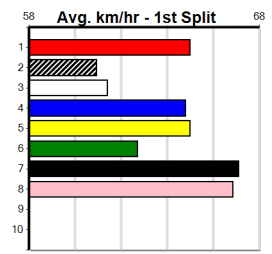

Warragul
12
6:45PM
(VIC time)

SPORTSBET SAME RACE MULTI (275+RANK)

Distance: 400m, Race Type: Grade 5, Total Prizemoney: $1,530
1st: $1,000, 2nd: $320, 3rd: $160, 4th: $50

FULL GLAMOUR (1) does her best work from this draw and she won't find an easier race to win.
CHI FOOSE (6) has a good record here and she can settle near the speed. WHY NOT BARNEY (4)
must be respected

Watchdog Tips: **1** **6** **4** **5** **Bet:** **Win 1**

1

FULL GLAMOUR [5] Well drawn, big drop in class, hard to hold out **$3.00**

BK Bitch May-22 Sire: ZIPPING GARTH Dam: DREAMY EYES
Owner(s): Eye Candy (SYN), C Wilk, K Gorman
Winning Distances: < 300m (0) 300 - 399m (1) 400 - 499m (4) 500 - 599m (0) 600 - 699m (0) > 700m (0)
Winning Weights: 28.7(2) 29.4(1) 29.6(1) 29.9(1)

Box	1st	2nd	3rd	4th	5th	6th	7th	8th
1	2							
2	1	1	1	1	2	1	1	1
3		1	1	2	1			
4			1	1		1		1
5							1	1
6					1	1		
7	1	1			2	2	2	
8	1		2					1

Prize Best Starts Trk/Dts APM: $6820.00, 23.37(7)-28/12/23, 40-5-2-5, 4-1-0-0, 2688

2

WHITE SNOW [5] *** SCRATCHED *** **$99.00**

WBK Bitch Jun-20 Sire: DJAYS OCTANE Dam: LEKTRA MISS
Owner(s): J Belsham
Winning Distances: < 300m (0) 300 - 399m (3) 400 - 499m (0) 500 - 599m (0) 600 - 699m (0) > 700m (0)
Winning Weights: 24.6(1) 25.4(1) 25.8(1)

Box	1st	2nd	3rd	4th	5th	6th	7th	8th
1								
2	1			1	2	2	1	1
3		1	1			4	1	
4		1	2		3	1	1	1
5				1		1	4	
6					1	4	3	2
7	1		3	2	2	2	2	1
8	1		2	1				1

Prize Best Starts Trk/Dts APM: $6123.13, 23.11(3)-22/2/24, 68-3-2-9, 14-0-0-1, 1027

3

FIRST MATE [5] Struggling but has some talent, place hope **$7.50**

BK Dog Oct-21 Sire: OUT OF RANGE Dam: TAYLOR'S CHIP
Owner(s): S Porteus
Winning Distances: < 300m (0) 300 - 399m (1) 400 - 499m (2) 500 - 599m (0) 600 - 699m (0) > 700m (0)
Winning Weights: 33.3(1) 34.3(1) 34.4(1)

Box	1st	2nd	3rd	4th	5th	6th	7th	8th
1								
2						2	1	2
3							1	
4	1	1	1	2	1	1	1	1
5	1				2	1	1	
6			1					4
7								
8	1	1	1	1	1	1		1

Prize Best Starts Trk/Dts APM: $5140.00, 22.86(4)-30/3/24, 34-3-2-2, 10-2-0-1, 1764

4

WHY NOT BARNEY [5] Handy effort two runs back, can threaten **$8.00**

RF Dog Sep-20 Sire: BERNARDO Dam: WHY NOT GINGER
Owner(s): G Carter
Winning Distances: < 300m (0) 300 - 399m (1) 400 - 499m (5) 500 - 599m (0) 600 - 699m (0) > 700m (0)
Winning Weights: 30.3(1) 30.5(1) 31.4(1) 31.6(1) 31.7(2)

Box	1st	2nd	3rd	4th	5th	6th	7th	8th
1	2							
2			1			2		
3					2			
4	2					1	1	
5						1	2	
6			2	1	1			1
7		1				3	1	
8	2		1	2	1	1		

Prize Best Starts Trk/Dts APM: $10146.25, 22.87(1)-29/9/22, 32-6-1-4, 15-3-0-1, 619

5

WHY NOT BRYCE [5] Tough draw but has a smart PB here, respect **$6.00**

RF Dog Sep-20 Sire: BERNARDO Dam: WHY NOT GINGER
Owner(s): G Carter
Winning Distances: < 300m (0) 300 - 399m (5) 400 - 499m (3) 500 - 599m (0) 600 - 699m (0) > 700m (0)
Winning Weights: 32.6(1) 32.7(3) 32.8(1) 32.9(2) 33.1(1)

Box	1st	2nd	3rd	4th	5th	6th	7th	8th
1	2	1	2	1	5	1		
2	2	1	1	1	1	1	1	1
3	1	1	2	1	1	1	1	1
4			1	1	3	2	1	
5		1		1	1		1	1
6		2		1	2		1	1
7	3	2	1	2			1	
8	1	2	1					1

Prize Best Starts Trk/Dts APM: $23884.38, 22.78(1)-11/10/22, 62-8-8-8, 14-1-0-1, 1775