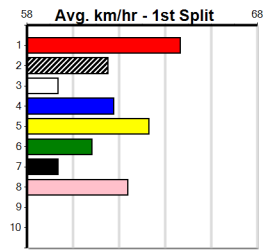

KHANS HOSPITALITY SERVICES (275+ RANK)

Distance: 460m, Race Type: Maiden, Total Prizemoney: $1,530
1st: $1,000, 2nd: $320, 3rd: $160, 4th: $50

TOWN LEGEND (7) has had little luck in his two runs to date and he will find this a lot easier.
LUCKY INDEED (1) has solid straight track form and she is drawn to get the breaks. HULK KING
HAMMER (5) showed improvement last time out.

Watchdog Tips: **7** **1** **5** **3** **Bet:** Box Quinella 1,5,7 ($10 for 333.33%)

LUCKY INDEED [M] **Solid straight track form, draw helps, danger** **$4.00**

WF Bitch May-22 Sire: ALLEN DEED Dam: HUFFLE PUFFLE Trainer: David Plumridge (Scoresby)

Owner(s): M Ebeyer
Winning Distances: < 300m (0) 300 - 399m (0) 400 - 499m (0) 500 - 599m (0) 600 - 699m (0) > 700m (0)

Winning Weights:

Run	Draw	Wt	Track	Date	Time	Margin	1st/2nd (Time)	PIR	Checked	Comment	WR	Split 1	S/P	Grade
8th (3)	26.2	350	HVL	R1	28-Jul-24	20.53	19.29	13.00	MYSTERY TERMS (19.63)	M/8	.	.	.	7.08 $34.60 MH
2nd (6)	26.0	350	HVL	R1	02-Aug-24	20.02	19.11	1.25L	I'M A TREASURE (19.94)	M/3	.	.	.	6.81 $8.30 T3-M
6th (2)	26.0	400	WGL	R1	06-Aug-24	24.09	22.37	19.00	FILL YOUR BOOTS (22.77)	M/66	.	.	.	9.22 $12.80 M
3rd (8)	26.1	350	HVL	R2	09-Aug-24	19.96	19.57	1.75L	YOU MOWGLI (19.85)	Q/4	.	.	.	6.76 $13.40 T3-M
5th (2)	25.8	350	HVL	R2	16-Aug-24	20.38	19.37	12.00	MAD APPLE (19.59)	M/6	.	.	.	6.97 $5.30 T3-M
5th (1)	25.7	350	HVL	R9	19-Aug-24	20.00	19.15	3.5L	MINA WINGS (19.77)	M/77	.	.	.	6.85 $20.20 T3-M
5th (7)	26.2	350	HVL	R2	26-Aug-24	20.23	19.33	7.50L	CANYA IGNITE (19.72)	M/4	.	.	.	6.71 $24.70 T3-M
5th (6)	25.8	460	GEL	R1	30-Aug-24	26.93	25.76	14.00	PAW VERNON (25.99)	M/355	.	.	.	6.90 $41.30 M

Last 3 wins NOT included above

Box History

Bx	1st	2nd	3rd	4th	5th	6th	7th	8th
1					1			
2						1	1	
3								1
4	1							
5								
6	1				1			
7					1			
8			1					

Prize Best $1000.00
Starts FSTD
Trk/Dts 9-0-2-1
APM 0-0-0-0 832

SPINNING STARS [M] **Well beaten in recent weeks, needs to improve** **$21.00**

BK Bitch Apr-22 Sire: SHIMA SHINE Dam: CHUN LI Trainer: Frederick Bickerton (Pearcedale)

Owner(s): F Bickerton
Winning Distances: < 300m (0) 300 - 399m (0) 400 - 499m (0) 500 - 599m (0) 600 - 699m (0) > 700m (0)

Winning Weights:

Run	Draw	Wt	Track	Date	Time	Margin	1st/2nd (Time)	PIR	Checked	Comment	WR	Split 1	S/P	Grade
2nd (8)	24.5	425	BEN	R1	24-Apr-24	24.88	24.06	3.00L	SASSY RICO (24.67)	M/332	.	.	.	6.82 $25.70 T3-M
5th (3)	24.4	400	WGL	R1	02-May-24	23.71	22.84	12.00	ASTON IMAGE (22.92)	M/67	.	.	.	8.89 $18.00 T3-M
8th (6)	23.4	400	WGL	R1	04-Jun-24	23.98	22.82	12.00	PARUMBA RUMBA (23.14)	M/77	.	V14	.	8.90 $24.00 T3-M
5th (2)	23.8	395	TRA	R3	10-Jul-24	23.15	22.23	4.75L	HAWKEYED KID (22.84)	M/1112	.	V5	.	3.78 $19.70 M
6th (5)	23.8	460	WGL	R1	01-Aug-24	27.27	26.14	15.00	MINH ALFIE (26.22)	M/556	.	.	.	6.79 $20.70 M
8th (7)	24.0	400	WGL	R2	08-Aug-24	23.91	22.66	16.00	EAT YOUR SPINACH (22.81)	M/88	.	.	.	8.82 $26.20 T3-M
8th (4)	24.5	300	HVL	R1	23-Aug-24	17.79	16.77	11.00	EVEN CHANCE (17.05)	S/8	.	.	.	4.28 $38.70 T3-M
8th (4)	24.8	460	WGL	R1	29-Aug-24	27.47	26.01	13.00	BANCHERO (26.58)	M/566	.	.	.	6.82 $32.10 T3-M

Last 3 wins NOT included above

Box History

Bx	1st	2nd	3rd	4th	5th	6th	7th	8th
1			1			1		
2			1		1	1		
3					1			
4						1		2
5							1	1
6								1
7								1
8	1							

Prize Best $640.00
Starts 27.27(5)-1/8/24
Trk/Dts 14-0-1-2
APM 2-0-0-0 256