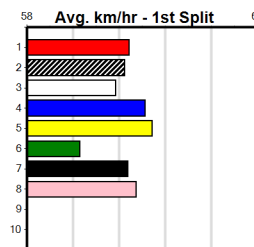

PAUA OF BUDDY AT STUD (275+ RANK)

Distance: 400m, Race Type: Grade 5, Total Prizemoney: $1,530
1st: $1,000, 2nd: $320, 3rd: $160, 4th: $50

RAISED RIGHT (1) should appreciate the drop in class and a clean getaway can see him punch through and lead throughout. RIE BALE (2) was solidly placed three runs back and she will be in the firing line throughout. ENRAGED (3) has claims

Watchdog Tips: 1 2 3 4 Bet: Win 1

Race card for RAISED RIGHT [5]. Includes details on owner (J Belsham), sire (WHISKEY RIOT), dam (LEKTRA MISS), and a box history table. Prize money is $3.60.

Race card for RIE BALE (NSW)[5]. Includes details on owner (T Kennedy-harris), sire (KONOMI), dam (WENDALIN BALE), and a box history table. Prize money is $4.80.

Race card for ENRAGED [5]. Includes details on owner (R Cameron), sire (AMERICAN MONSTER), dam (RAPID BELLE NOIR), and a box history table. Prize money is $3.40.

Race card for QUEEN KATHLEEN [5]. Includes details on owner (M Height), sire (JESAULENKO), dam (IT'S HER FATE), and a box history table. Prize money is $7.00.

Race card for JESSICA PEARSON [5]. Includes details on owner (L Fulford), sire (FULLY LOADED), dam (TINDERELLA), and a box history table. Prize money is $10.00.