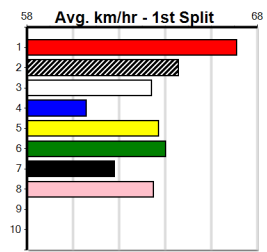

VALE NEVILLE WAKEFIELD (275+ RANK)

Distance: 400m, Race Type: Grade 6, Total Prizemoney: $1,530
1st: $1,000, 2nd: $320, 3rd: $160, 4th: $50

WESTERN FEEL (5) was a strong 19.91 Healesville winner recently and he looks suited once again. SHARNI'S BOY (2) would prefer a wider draw but he should be able to get into the clear mid race. INTER TERRA (1) should settle on the speed.

Watchdog Tips: 5 2 1 8 Bet: Win 5

Form Box Wgt Dist Track Date Time BON Margin 1st/2nd (Time) PIR Checked Comment W/R Split 1 S/P Grade
INTER TERRA [6] Drawn to be on the pace throughout, threat $4.00
Owner(s): TONY AND JOE (SYN), T Interligi, J Interligi
Trainer: Joe Interligi (Dandenong North)

SHARNI'S BOY [6] Hit or miss early, has good muster, main danger $4.60
Owner(s): MCM GRAND SYNDICATE (SYN), M Smith, C Robinson, M O'toole
Trainer: Lorraine Langley (Pakenham)

OUT OF CHARGE [6] Wide runner underneath is a worry, next time $16.00
Owner(s): S Abela
Trainer: Joseph Abela (Clyde)

DAINTREE VISION [6] Down on confidence but has talent, place $10.00
Owner(s): M Musselwhite
Trainer: Maria Musselwhite (Lindenow)

WESTERN FEEL [6] Impressive winner at Healesville, go close $3.40
Owner(s): Eye Candy (SYN), C Wilk, K Gorman
Trainer: Judy Brereton (Tanjil South)

1

2

3

4

5