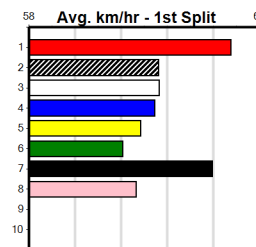

HOOKED ON SCOTCH @ STUD (275+ RANK)

Distance: 400m, Race Type: Grade 5, Total Prizemoney: $1,530
1st: $1,000, 2nd: $320, 3rd: $160, 4th: $50

SPECIAL SIAN (2) was never headed in her solid 22.96 Geelong win and she will prove hard to reel in again. MR. LARSON (1) has a good record here and he is drawn to get all the breaks. BEFORE NOON (8) won't be too far away

Watchdog Tips: 2 1 8 4 **Bet:** Win 2

Form Box	Wgt	Dist	Track	Date	Time	BON	Margin	1st/2nd (Time)	PIR	Checked	Comment	WR	Split 1	S/P	Grade
1															
MR. LARSON [5]															
WBK Dog Sep-20															
Owner(s): T Condon															
Winning Distances: < 300m (0) 300 - 399m (1) 400 - 499m (6) 500 - 599m (0) 600 - 699m (0) > 700m (0)															
Winning Weights: 28.3(1) 28.5(1) 28.6(1) 28.9(2) 29.0(2)															
6th (7)	28.2	350	HVL	R5	26-May-24	19.80	18.89	7.50L BEAR LEE BANDIT (19.30)	M/3	.	.	.	V10	6.63	$62.80 5
7th (6)	29.1	350	HVL	R6	14-Jun-24	20.08	19.40	7.00L QUILLA REEF (19.60)	M/8	.	.	.	.	6.94	$49.20 T3-5
2nd (5)	29.2	350	HVL	R6	21-Jun-24	19.71	19.54	1.5L SWEET NUGGET (19.61)	M/1	.	.	.	.	6.60	$90.70 T3-5
4th (4)	29.3	350	HVL	R6	28-Jun-24	19.75	19.34	4.00L CYCLONE WILL (19.48)	S/8	.	.	.	.	6.87	$42.90 T3-5
3rd (4)	29.4	350	HVL	R5	05-Jul-24	19.92	19.67	2.50L DESTINI PALADIN (19.76)	S/7	.	.	.	W	7.29	$16.80 T3-5
6th (8)	30.1	350	HVL	R5	02-Aug-24	19.74	19.11	2.50L MICK SAYS SO (19.56)	Q/2	.	.	.	.	6.62	$40.10 T3-5
8th (4)	30.3	350	HVL	R4	23-Aug-24	20.05	19.28	8.00L ZIPPI MUSTANG (19.52)	M/6	.	.	.	.	6.80	$29.50 T3-5
3rd (8)	29.9	400	WGL	R4	29-Aug-24	23.44	23.00	0.75L ENRAGED (23.39)	M/21	.	.	.	.	8.40	$6.30 T3-5
Last 3 wins NOT included above															
1st (4)	28.3	400	WGL	R5	28-Sep-23	23.21	22.75	1.25L RIDE KNOW MORE (23.29)	M/83	.	.	.	.	8.85	$10.10 T3-5
1st (7)	28.9	400	WGL	R5	12-Oct-23	23.10	22.82	1.25L INFRA LADY (23.17)	S/32	.	.	.	.	8.52	$8.90 5
1st (3)	28.5	400	WGL	R6	25-Apr-24	23.07	22.52	1.00L BLACK PISTOL (23.14)	M/11	.	.	.	.	8.43	$13.60 X45

Box History

Bx	1st	2nd	3rd	4th	5th	6th	7th	8th
1	1	3	3	2	2	1	1	1
2				1	1	4	1	1
3	1			1	2			1
4	1	2	2	2	2	2		1
5		1	1	1				1
6	3	2	2	1				2
7	1	1	1	1	2	1		1
8			1	1	1	2	1	1

Prize Best Starts Trk/Dts APM: $10945.00, 23.01(6)-24/8/23, 62-7-5-10, 30-6-3-7, 1969

Form Box	Wgt	Dist	Track	Date	Time	BON	Margin	1st/2nd (Time)	PIR	Checked	Comment	WR	Split 1	S/P	Grade
2															
SPECIAL SIAN [5]															
DKBD Bitch Aug-21															
Owner(s): S Flynn															
Winning Distances: < 300m (0) 300 - 399m (1) 400 - 499m (3) 500 - 599m (0) 600 - 699m (0) > 700m (0)															
Winning Weights: 27.6(1) 27.8(1) 28.1(1) 28.2(1)															
4th (1)	28.3	400	WGL	R12	11-Jul-24	23.50	23.08	4.25L SHINY NEW TOY (23.22)	Q/12	.	.	.	.	8.52	$3.60 T3-5
5th (3)	28.4	400	WGL	R12	18-Jul-24	23.82	22.88	8.50L QUEST FOR DREAMS (23.26)	M/54	.	.	.	.	8.93	$7.80 5
5th (4)	28.1	300	HVL	R4	09-Aug-24	17.27	16.90	3.5L ASIA (17.03)	M/4	.	.	.	.	4.11	$6.70 T3-5
3rd (5)	28.1	300	HVL	R4	12-Aug-24	17.49	16.88	1.5L WHY NOT EMILY (17.39)	S/3	.	.	.	.	4.08	$2.20 5
8th (6)	28.5	350	HVL	R7	16-Aug-24	20.23	19.37	5.00L ON THE COIN (19.88)	S/8	.	.	.	.	6.93	$34.50 T3-5
5th (1)	28.1	300	HVL	R12	19-Aug-24	17.40	16.86	4.25L RATTLESNAKE RUBY (17.12)	S/8	.	.	.	.	4.20	$26.20 T3-5
1st (8)	28.1	400	GEL	R4	27-Aug-24	22.96	22.57	0.75L CHERRY RED (23.00)	S/11	.	.	.	.	8.59	$16.30 5
6th (3)	28.5	450	BAL	R6	01-Sep-24	26.48	25.55	6.50L AVISWOOD (26.04)	M/523	.	.	.	.	6.88	$7.70 T3-5
Last 3 wins NOT included above															
1st (3)	27.8	400	WGL	R1	02-Nov-23	23.01	22.79	5.50L REDSHIFT JULES (23.40)	M/11	.	.	.	.	8.34	$3.60 M
1= (4)	27.6	400	GEL	R10	07-Nov-23	22.97	22.60	1.75L CO PILOT/SPECIAL SIAN	M/11	.	.	.	.	8.42	$4.70 7
1st (6)	28.2	390	BAL	R12	11-Dec-23	22.37	22.35	2.00L WATCHING (22.50)	S/21	.	.	.	.	8.44	$12.20 T3-6