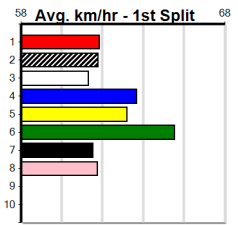

SPORTBET SET A DEPOSIT LIMIT (275+ R

Distance: 460m, Race Type: Grade 5, Total Prizemoney: $1,530
1st: $1,000, 2nd: $320, 3rd: $160, 4th: $50

7

4:52PM
(VIC time)

Watchdog Tips:

0 0 0 0

Bet: