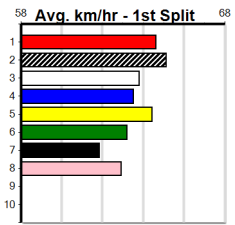

Geelong

GEELONG RACE 13 (275+ RANK)

Distance: 400m, Race Type: Grade 5, Total Prizemoney: \$1,530
1st: \$1,000, 2nd: \$320, 3rd: \$160, 4th: \$50

13 (E1)

6:50PM

(VIC time)

Watchdog Tips:

0 0 0 0