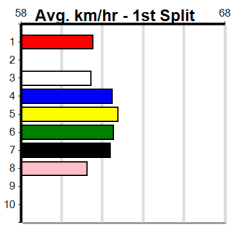

THE BECKLEY CENTRE GEELONG (275+

Distance: 400m, Race Type: Maiden, Total Prizemoney: $1,530
1st: $1,000, 2nd: $320, 3rd: $160, 4th: $50

2

3:07PM

(VIC time)

Watchdog Tips: 0 0 0 0 **Bet:** .