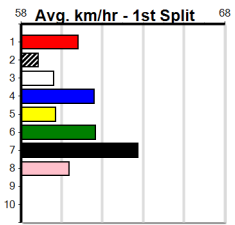

Geelong

MERV JENNINGS SIGNS (275+ RANK)

Distance: 460m, Race Type: Maiden, Total Prizemoney: \$1,530
1st: \$1,000, 2nd: \$320, 3rd: \$160, 4th: \$50

3

3:22PM

(VIC time)

Watchdog Tips:

0 0 0 0