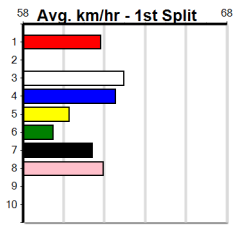

SPORTSBET MAKE IT A MULTI (275+ RAN

Distance: 400m, Race Type: Grade 7, Total Prizemoney: $1,530
1st: $1,000, 2nd: $320, 3rd: $160, 4th: $50

11

6:08PM

(VIC time)

Watchdog Tips:

0 0 0 0

Bet: