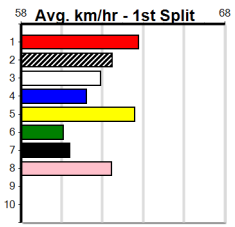

MILLERS MUZZLES (275+ RANK)

Distance: 460m, Race Type: Grade 6, Total Prizemoney: $1,530
1st: $1,000, 2nd: $320, 3rd: $160, 4th: $50

4

3:49PM

(VIC time)

Watchdog Tips: 0 0 0 0 **Bet:** .