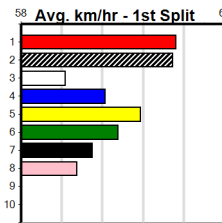

NP ELECTRICAL (275+ RANK)

Distance: 460m, Race Type: Grade 7, Total Prizemoney: $1,530
1st: $1,000, 2nd: $320, 3rd: $160, 4th: $50

9

5:27PM

(VIC time)

Watchdog Tips:

0 0 0 0

Bet:

Form	Box	Weight	Dist	Track	Date	Time	BON	Margin	1st/2nd (Time)	PIR	Checked	Comment	W/R	Split 1	S/P	Grade

1 ANACONDA SQUEEZE [7]
WBK D Aug-22 AUSSIE INFRARED OVER AND AWAY
Trainer: Wade Green (Parwan)
1st (2) 35.9 400 GEL R1 27-Aug-24 22.76 22.57 5.00L SHALL BE QUICK (23.10) Q/11 . . . . 8.50 $4.90 M
8th (7) 35.9 460 GEL R7 03-Sep-24 27.00 25.99 14.00L ASTON BAMFORD (26.04) M/356 . . . . 6.73 $10.80 X67
4th (1) 35.8 450 SHP R9 07-Sep-24 26.20 25.49 5.50L AS YOU WERE (25.84) Q/113 . . . . 6.67 $4.30 7
3rd (8) 35.8 450 SHP R7 12-Sep-24 26.25 25.54 11.00L GREYSYND LARRY (25.54) M/322 . . . . 6.77 $3.70 X67
Owner(s): OUR SHOUT (SYN), J Callus, M Callus, E Mifsud, J Callus, A Banitsiotis

Winning Boxes

1	2	3	4	5	6	7	8
1							
Prize							
Best							
Starts							
Trk/Dst							
APM							

2 BALDO [7]
BK D Jan-21 BARCIA BALE CHIQUITA LASS
Trainer: Murray Collyer (Coburg East)
6th (2) 34.0 350 HVL R7 23-Aug-24 19.88 19.28 3.5L PAW JULIA (19.64) S/7 . . . . 6.75 $25.00 T3-7
4th (6) 33.6 400 GEL R10 03-Sep-24 23.74 22.31 11.00L RIVERDALE TURBO (22.99) M/44 . . . . 8.90 $7.70 7
2nd (3) 33.8 390 SHP R10 07-Sep-24 22.70 22.49 0.50L BRASTON MISS (22.67) M/22 . . . . 8.66 $8.20 7
3rd (6) 34.1 390 SHP R9 12-Sep-24 22.70 22.24 1.75L SCOTT LIL DIVA (22.59) M/64 . . . . 8.71 $16.30 7
Owner(s): M Collyer

Winning Boxes

1	2	3	4	5	6	7	8
1							
Prize							
Best							
Starts							
Trk/Dst							
APM							

3 MAJESTIC GEORGE [7]
BK D Apr-21 BORAT DYNA FAME
Trainer: Cody Hose (Lara)
6th (3) 28.9 460 GEL R5 06-Aug-24 26.70 25.67 10.00L PAW LARRY (26.02) Q/464 . . . . 6.94 $91.50 X67
7th (8) 28.3 450 BAL R9 11-Aug-24 26.45 25.52 11.00L CANT PARK THERE (25.72) M/877 . . . . 7.07 $40.20 T3-7
7th (7) 28.2 450 BAL R5 25-Aug-24 26.67 25.50 14.00L BLACK SERIES (25.76) Q/777 . . . . 6.98 $44.60 T3-7
6th (7) 28.0 390 BAL R9 02-Sep-24 23.34 22.64 7.00L CAPUANO (22.88) M/53 . . . . 8.85 $11.30 7
Owner(s): C Hose

Winning Boxes

1	2	3	4	5	6	7	8
1							
Prize							
Best							
Starts							
Trk/Dst							
APM							

4 REDEEM HER [7]
WRBD B Apr-22 MY REDEEMER BELLE'S ON BOOST
Trainer: Danielle Smith (Lara)
1st (4) 28.6 450 SHP R1 01-Aug-24 25.79 25.43 2.25L ULTIMATE ROCKET (25.94) M/222 . . . . 6.75 $4.20 T3-M
6th (7) 28.3 460 GEL R7 09-Aug-24 26.78 25.81 12.00L MERL'S LAD (25.97) Q/367 . . . . 6.72 $25.20 RW
8th (2) 28.1 500 BEN R5 16-Aug-24 29.18 28.00 12.00L BLACK THUMB (28.38) M/788 . . . . 7.03 $14.50 X67
5th (2) 28.7 460 GEL R7 27-Aug-24 26.46 25.87 7.00L DIVA ERADICATOR (25.97) M/555 . . . . 7.04 $3.10 X67
Owner(s): Smith Racing (SYN), D Smith, J Smith

Winning Boxes

1	2	3	4	5	6	7	8
1							
Prize							
Best							
Starts							
Trk/Dst							
APM							

5 SHANLYN ROVER [7] BIKS
BK D May-20 BARCIA BALE SHANLYN VIOLET
Trainer: Colin Baker (Lara)
5th (3) 30.8 400 GEL R3 30-Jul-24 23.21 22.64 8.50L ASTON RECORD (22.65) M/45 . . . . 8.64 $56.00 7
8th (3) 31.8 400 GEL R9 27-Aug-24 23.38 22.57 7.50L MAGGIE PARKER (22.86) M/88 . . . . W 8.85 $113.60 7
2nd (8) 32.1 400 GEL R10 03-Sep-24 23.16 22.31 2.50L RIVERDALE TURBO (22.99) M/32 . 1.6 SW . 8.67 $9.30 7
3rd (5) 32.4 450 WBL R5 09-Sep-24 26.16 25.73 6.00L PAW VARNER (25.75) Q/223 . . . . 6.82 $77.90 X67
Owner(s): C Baker

Winning Boxes

1	2	3	4	5	6	7	8
1							
Prize							
Best							
Starts							
Trk/Dst							
APM