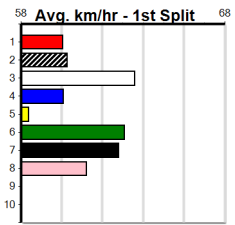

Geelong

13 RACES TODAY (275+ RANK)

Distance: 400m, Race Type: Maiden, Total Prizemoney: $1,530
1st: $1,000, 2nd: $320, 3rd: $160, 4th: $50

1

2:51PM

(VIC time)

Watchdog Tips: 0 0 0 0 **Bet:** .