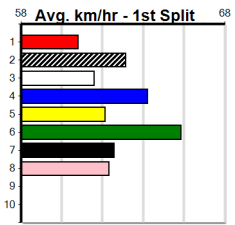

GAP ADOPTION DAY SUNDAY AT MEADO

Distance: 460m, Race Type: Grade 5, Total Prizemoney: \$1,530
1st: \$1,000, 2nd: \$320, 3rd: \$160, 4th: \$50

8

5:12PM

(VIC time)

Watchdog Tips:

0 0 0 0

Bet: