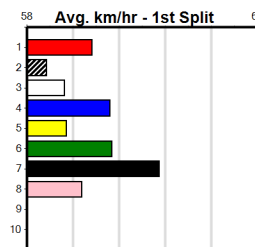

MERV JENNINGS SIGNS (275+ RANK)

Distance: 460m, Race Type: Maiden, Total Prizemoney: $1,530
1st: $1,000, 2nd: $320, 3rd: $160, 4th: $50

Watchdog Tips:

Bet:

Form	Box	Wgt	Dist	Track	Date	Time	BON	Margin	1st/2nd (Time)	PIR	Checked	Comment	WR	Split 1	S/P	Grade

1

VANESSA BALE [M] Biks
WBK Bitch Jul-21 Sire: ALLEN DEED Dam: DYNA CHILL
Owner(s): M Marshall Trainer: Joe Palma (Lara)
Winning Distances: < 300m (0) 300 - 399m (0) 400 - 499m (0) 500 - 599m (0) 600 - 699m (0) > 700m (0)
Winning Weights:

ST	(-)	Wgt	Dist	Track	Date	Time	BON	Margin	1st/2nd (Time)	PIR	Checked	Comment	WR	Split 1	S/P	Grade
5th	(5)	27.4	400	GEL	R1	05-Jun-24	22.92	30.00	5.50L ISLE OF SKY (30.38)	S/6655	.	.	.	8.32	.	ST
4th	(5)	27.1	600	MEP	R4	12-Jun-24	35.85	35.25	5.50L AKELA OLA (35.49)	M/2223	.	.	.	9.33	.	$15.60 RW
6th	(3)	27.2	460	GEL	R3	18-Jun-24	26.99	25.76	18.00 HOT SAKI (25.76)	M/886	.	.	W	7.23	.	$22.50 M
6th	(8)	26.9	525	MEP	R1	03-Jul-24	31.44	29.83	15.00 RUXTON GIRL (30.43)	M/5586	.	.	.	5.41	.	$48.20 M
F	(7)	27.0	460	GEL	R3	23-Jul-24	0.00	25.95	. ZIPPING CARUSO (26.06)	S/777	.	.	VO	6.93	.	$9.70 M
2nd	(2)	27.0	400	GEL	R2	06-Aug-24	22.79	22.31	1.00L STIPULATED (22.73)	M/42	.	.	SW	8.65	.	$21.80 M
4th	(5)	27.5	400	GEL	R2	10-Sep-24	23.27	22.54	3.75L CROWN ARYA (23.01)	S/74	.	.	.	8.89	.	$11.70 M

Last 3 wins NOT included above

Box	1st	2nd	3rd	4th	5th	6th	7th	8th
1	1	1	1	1				1
2		1	2					
3						1		1
4				2	1			
5		1		3	1			
6				2		1		
7				2	1			
8			1	1	1	1		1

Prize Best	$3200.00
Starts	26.33(5)-27/8/23
Trk/Dts	29-0-3-4
APM	8-0-2-1
	651

2

SO ANGELIC [M]
BD Bitch Apr-22 Sire: FERNANDO BALE Dam: BIVOUC
Owner(s): W Mcneil Trainer: William Mcneil (Donvale)
Winning Distances: < 300m (0) 300 - 399m (0) 400 - 499m (0) 500 - 599m (0) 600 - 699m (0) > 700m (0)
Winning Weights:

8th	(6)	Wgt	Dist	Track	Date	Time	BON	Margin	1st/2nd (Time)	PIR	Checked	Comment	WR	Split 1	S/P	Grade
8th	(6)	26.1	400	WGL	R1	28-May-24	23.83	22.34	11.00 SECRET WITHIN (23.08)	S/88	.	.	SW	9.05	.	$8.20 M
8th	(2)	26.6	395	TRA	R1	05-Jul-24	23.50	21.86	17.00 COOL WHITE (22.33)	M/878	.	.	.	3.97	.	$8.90 M
2nd	(5)	26.3	395	TRA	R3	10-Jul-24	23.09	22.23	3.75L HAWKEYED KID (22.84)	M/3554	.	.	.	3.82	.	$9.80 M

Last 3 wins NOT included above

Box	1st	2nd	3rd	4th	5th	6th	7th	8th
1								
2								1
3								
4								
5		1						
6								1
7								
8								

Prize Best	$320.00
Starts	FSH
Trk/Dts	3-0-1-0
APM	0-0-0-0
	192