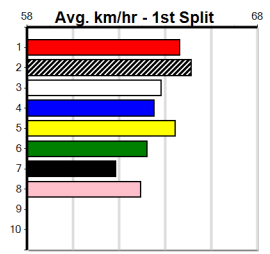

GEELONG RACE 13(275+ RANK)

Distance: 400m, Race Type: Grade 5, Total Prizemoney: $1,530
1st: $1,000, 2nd: $320, 3rd: $160, 4th: $50

Watchdog Tips: ☐ ☐ ☐ ☐ ☐

Bet:

Form	Box	Wgt	Dist	Track	Date	Time	BON	Margin	1st/2nd (Time)	PIR	Checked	Comment	WR	Split 1	S/P	Grade

GUNAI JEDI [5]

BK Dog Feb-21 Sire: FABREGAS Dam: GUNAI MARLIE

Owner(s): J Martin
Trainer: Wade Green (Parwan)

Winning Distances: < 300m (0) 300 - 399m (9) 400 - 499m (2) 500 - 599m (0) 600 - 699m (0) > 700m (0)

Winning Weights: 30.1(1) 30.2(2) 30.6(2) 30.7(2) 30.8(1) 31.0(1) 31.1(1) 31.3(1)

8th (5)	30.8	300	HVL	R5	30-Jul-24	17.64	16.89	11.00	BLAME SPENCER (16.89)	M/7	.	.	.	4.07	$25.10	T3-5
8th (3)	30.7	390	WBL	R11	05-Aug-24	24.12	22.42	23.00	ZIPPING GIAN (22.56)	M/38	.	V7	.	8.97	$6.10	5
4th (7)	30.8	400	GEL	R3	13-Aug-24	22.98	22.63	5.00L	GOING GETS TOUGH (22.64)	M/25	.	.	.	8.54	$16.70	5
5th (3)	30.7	390	WBL	R11	20-Aug-24	22.62	22.30	4.75L	ASTON SHERIFF (22.30)	M/44	.	.	.	8.86	$4.80	5
3rd (1)	31.1	400	GEL	R5	27-Aug-24	22.99	22.57	5.50L	BREAKDOWN (22.63)	M/44	.	SW	.	8.67	$5.20	5
7th (8)	31.1	400	GEL	R5	03-Sep-24	23.45	22.31	8.00L	CARLETON STORY (22.91)	M/46	.	.	.	8.64	$3.60	5
4th (3)	31.2	390	SHP	R4	07-Sep-24	22.84	22.49	5.00L	IN THEIR HONOUR (22.49)	M/66	.	.	.	8.81	$3.20	5
1st (5)	31.1	390	SHP	R12	12-Sep-24	22.34	22.24	7.50L	POPCORN IRA (22.84)	M/11	.	.	.	8.49	$3.50	5

Last 3 wins NOT included above

1st (7)	30.2	390	WBL	R6	12-Feb-24	22.69	22.41	1.25L	IDYLLIC POINT (22.77)	M/33	.	.	.	8.80	$2.40	5
1st (1)	30.1	300	HVL	R10	15-Mar-24	16.85	16.83	0.75L	THAI BUTTERFLY (16.90)	M/1	.	.	.	3.86	$9.90	T3-5
1st (4)	30.7	300	HVL	R11	18-Jul-24	17.11	16.95	0.75L	LOYALTY CARD (17.16)	M/1	.	.	.	3.98	$15.20	T3-5

Box History

Bx	1st	2nd	3rd	4th	5th	6th	7th	8th
1	2	2	1	1	1	1		
2	4	1	1	1	1			1
3	1	1	1	3	1			1
4	3	1	1	1	1			1
5	2	1	1	1	1	1		2
6	1	1	2	2	2	3		1
7	1	1	1	2	1	2		2
8	2	2	1	3	1	2		2

Prize Best Starts Trk/Dts APM

$16750.00
22.76(2)-16/4/24
69-11-10-7
15-1-4-1
3981