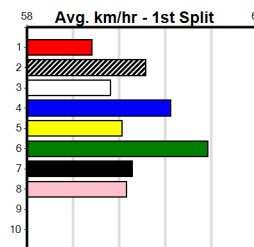

GAP ADOPTION DAY SUNDAY AT MEADOWS

Distance: 460m, Race Type: Grade 5, Total Prizemoney: $1,530
1st: $1,000, 2nd: $320, 3rd: $160, 4th: $50

Watchdog Tips:

Bet:

Form	Box	Wgt	Dist	Track	Date	Time	BON	Margin	1st/2nd (Time)	PIR	Checked	Comment	WR	Split 1	S/P	Grade

1

BELLA LA VITA [5]

BD Bitch May-21 Sire: HARD STYLE RICO Dam: SACHI Trainer: Troy Deglaitis (Moolap)

Owner(s): T Deglaitis
Winning Distances: < 300m (0) 300 - 399m (0) 400 - 499m (8) 500 - 599m (1) 600 - 699m (0) > 700m (0)

Winning Weights: 30.8(1) 31.1(2) 31.2(3) 31.3(1) 31.4(2)

5th (4)	30.9	390	BAL	R9	26-Jun-24	22.39	22.01	4.25L	TIGGERLONG GAS (22.10)	M/75	.	.	.	8.71	$11.90	X45
6th (7)	31.3	460	GEL	R8	05-Jul-24	26.23	25.54	10.00	HOUSE OF TURBO (25.54)	M/887	.	.	.	6.85	$35.20	X45
8th (8)	30.9	425	BEN	R10	12-Jul-24	24.73	23.86	13.00	SKINNY OLIVE (23.86)	M/778	.	.	.	6.71	$23.50	5
5th (1)	30.7	460	GEL	R8	19-Jul-24	25.99	25.17	12.00	PASS THE BUCK (25.17)	M/667	.	.	.	6.74	$49.20	X45
4th (8)	30.9	460	GEL	R8	26-Jul-24	26.15	25.91	3.5L	BARTY CROUCH (25.91)	M/445	.	.	.	6.69	$7.00	X45
6th (2)	31.0	460	GEL	R6	02-Aug-24	26.75	26.02	9.50L	PEST MANAGEMENT (26.09)	M/777	.	.	.	6.86	$8.50	5
5th (6)	31.5	460	GEL	R8	09-Aug-24	26.35	25.81	6.00L	VILMA BALE (25.94)	M/656	.	.	.	6.95	$5.30	5
8th (3)	31.2	460	GEL	R6	16-Aug-24	26.77	25.44	10.00	PIXIE TRIXIE (26.09)	M/788	.	V28	.	6.98	$6.00	5

Last 3 wins NOT included above

1st (7)	31.4	460	GEL	R7	12-Feb-24	25.82	25.79	1.00L	GEORGIE BALE (25.89)	M/222	.	SW	.	6.63	$13.60	5
1st (6)	31.1	500	BEN	R6	19-Apr-24	28.35	28.11	1.25L	KRAKEN SHOUT (28.43)	M/322	.	.	.	6.63	$3.60	5
1st (4)	31.2	400	GEL	R4	25-May-24	22.40	22.40	4.50L	JAMES'S ENTITY (22.72)	M/11	.	.	.	8.37	$6.10	5

Box History

Bx	1st	2nd	3rd	4th	5th	6th	7th	8th
1				1	2			
2				1		3	1	
3	1	1		1	1			1
4	2	2		2	4	1	2	1
5		2	2					
6	3	1			1	1		
7	1	1				2		
8	2	1	1	2				1

Prize Best Starts Trk/Dts APM

$23730.00
25.82(7)-12/2/24
50-9-8-3
26-5-4-1
5108

2

SQUIGGLY PAPA [5]

BK Dog Feb-21 Sire: MEPUNGA BLAZER Dam: HEADSPACE Trainer: Mathew Tabb (Lara)

Owner(s): BELLE ZAC AND CHARLIE (SYN), M Tabb, S Tabb
Winning Distances: < 300m (0) 300 - 399m (1) 400 - 499m (6) 500 - 599m (0) 600 - 699m (0) > 700m (0)

Winning Weights: 29.8(1) 29.9(1) 30.2(2) 30.4(2) 31.5(1)

8th (7)	30.7	450	SHP	R6	01-Aug-24	26.42	25.43	11.00	WINCKIE BALE (25.69)	M/888	.	.	.	7.15	$6.70	T3-5
6th (5)	30.4	410	HOR	R12	06-Aug-24	23.98	23.13	4.75L	RED STRAND (23.66)	M/77	.	.	.	10.98	$35.30	5
1= (4)	30.4	350	HVL	R7	12-Aug-24	19.91	19.47	1.25L	PURE PROMISE/SQUIGGLY	M/6	.	.	.	6.86	$17.70	5
2nd (4)	30.3	350	HVL	R5	19-Aug-24	19.69	19.15	8.00L	NEW WAVE WHITE (19.15)	M/2	.	.	.	6.58	$23.10	T3-5
7th (1)	30.0	350	HVL	R6	26-Aug-24	19.98	19.33	6.00L	SPIRIT WORLD (19.58)	S/8	.	.	.	6.89	$13.10	T3-5
4th (6)	30.1	450	SHP	R6	29-Aug-24	26.01	25.54	3.25L	KERATIN (25.80)	M/644	.	.	.	7.11	$12.90	5
6th (1)	31.1	350	HVL	R8	06-Sep-24	19.68	19.01	8.50L	BALLAN BRUMBY (19.11)	M/8	.	.	.	6.82	$27.00	T3-5
6th (5)	30.9	460	GEL	R6	10-Sep-24	26.19	25.68	5.00L	TRICKY DISCO (25.84)	S/777	.	.	.	6.92	$24.90	5