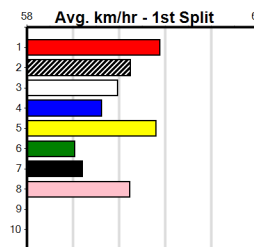

MILLERS MUZZLES (275+ RANK)

Distance: 460m, Race Type: Grade 6, Total Prizemoney: $1,530
1st: $1,000, 2nd: $320, 3rd: $160, 4th: $50

Watchdog Tips:

Bet:

Form Box	Wgt	Dist	Track	Date	Time	BON	Margin	1st/2nd (Time)	PIR	Checked	Comment	WR	Split 1	S/P	Grade

1

JOHNNIE BLUE [6]
BEBD Dog May-22 Sire: **WHISKEY RIOT** Dam: **DEADLY BASILISA**
Owner(s): Reynolds Cram (SYN), C Reynolds, B Cram Trainer: Chris Reynolds (Little River)
Winning Distances: < 300m (0) 300 - 399m (0) 400 - 499m (2) 500 - 599m (0) 600 - 699m (0) > 700m (0)
Winning Weights: 28.2(1) 28.6(1)

6th (8)	28.5	425	BEN	R4	07-Jun-24	24.86	23.85	15.00	GO FOR GOLD (23.87)	S/876	.	.	6.70	$31.80	SH
4th (4)	28.7	460	GEL	R5	25-Jun-24	26.37	25.98	3.75L	URANO BALE (26.12)	Q/222	.	.	6.70	$54.30	X67
4th (5)	28.4	400	GEL	R9	02-Jul-24	23.20	22.88	4.75L	ABSOLUTELY FRANK (22.88)	M/44	.	.	8.82	$4.30	7
4th (2)	28.4	300	HVL	R3	05-Jul-24	17.28	16.98	2.50L	LITTLE WHIP (17.12)	S/7	.	.	4.08	$6.50	T3-7
3rd (3)	28.6	350	HVL	R3	12-Jul-24	19.89	19.47	3.00L	CAUSING RUBBLE (19.69)	M/3	.	.	6.71	$7.30	T3-RW
1st (1)	28.2	425	BEN	R3	17-Jul-24	24.49	24.18	1.00L	KRAKEN HUGGIE (24.56)	Q/111	.	SW	6.63	$3.30	T3-7
6th (7)	28.7	450	BAL	R10	28-Jul-24	26.70	25.57	4.00L	OUR BOY ROO (26.42)	M/445	.	.	6.77	$10.80	T3-6
8th (7)	29.5	450	BAL	R7	01-Sep-24	26.69	25.55	13.00	ABLETT FLYER (25.78)	M/347	.	.	6.78	$10.70	T3-6

Last 3 wins NOT included above

1st (7)	28.6	400	GEL	R1	25-Mar-24	23.35	22.68	0.50L	SOHO BUSTLIN' BY (23.38)	Q/22	.	.	8.89	$5.20	M

Prize Best Starts Trk/Dts APM: $2990.00, 26.37(4)-25/6/24, 15-2-0-1, 1-0-0-0, 1658

2

WINTER BALE (NSW)[6]
WBK Bitch May-22 Sire: **ALLEN DEED** Dam: **WANNA ALLEN**
Owner(s): B Middling Trainer: Brendan Middling (Rockbank)
Winning Distances: < 300m (0) 300 - 399m (0) 400 - 499m (2) 500 - 599m (0) 600 - 699m (0) > 700m (0)
Winning Weights: 27.2(2)

4th (1)	26.8	450	BAL	R4	17-Jul-24	25.87	25.28	6.50L	ROSCOE BALE (25.44)	M/555	.	.	6.74	$42.60	X67H
8th (6)	27.0	450	BAL	R4	24-Jul-24	26.10	25.21	8.50L	HIGHER FORCE (25.52)	Q/488	.	.	6.76	$55.20	X67F
3rd (8)	27.2	400	GEL	R3	30-Jul-24	22.87	22.64	3.25L	ASTON RECORD (22.65)	S/33	.	.	8.52	$5.40	7
1st (6)	27.2	460	GEL	R5	03-Aug-24	26.23	26.23	0.75L	CHARLI MARLEY (26.27)	M/211	.	.	6.75	$2.90	X67
6th (5)	27.5	425	BEN	R3	14-Aug-24	24.49	23.98	7.50L	FABIO GIBLET (23.98)	M/566	.	.	6.69	$10.90	T3-6
2nd (5)	28.0	450	BAL	R4	18-Aug-24	26.10	25.68	3.5L	DEPUTY FRED (25.86)	Q/223	.	.	6.71	$4.10	T3-6
7th (2)	28.0	525	MEP	R2	28-Aug-24	31.29	29.95	7.00L	BLACK THUMB (30.82)	M/7777	.	VO W	5.42	$19.50	6G
7th (2)	28.0	450	BAL	R5	06-Sep-24	26.45	25.54	9.00L	BEEN GIFTED (25.82)	M/788	.	W	6.94	$12.60	X67

Last 3 wins NOT included above

1st (3)	27.2	400	GEL	R1	01-Jun-24	23.05	22.41	3.5L	ARYA RIOT (23.28)	Q/12	.	.	8.44	$4.90	M

Prize Best Starts Trk/Dts APM: $5150.00, 26.19(7)-2/7/24, 24-2-3-6, 3-1-0-2, 3314