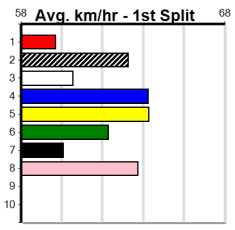

SOUTHERN SHEETMETAL (275+RANK)

Distance: 390m, Race Type: Grade 6, Total Prizemoney: $1,530
1st: $1,000, 2nd: $320, 3rd: $160, 4th: $50

4

3:34PM

(VIC time)

Watchdog Tips: **0 0 0 0** Bet: **.**