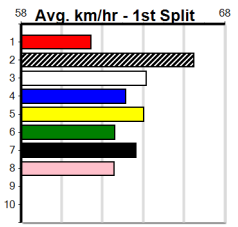

Ballarat

8

4:52PM

(VIC time)

GAP (275+RANK)

Distance: 450m, Race Type: Grade 5, Total Prizemoney: \$1,530
1st: \$1,000, 2nd: \$320, 3rd: \$160, 4th: \$50

Watchdog Tips: **0 0 0 0** Bet: **0**

Form	Box	Weight	Dist	Track	Date	Time	BON	Margin	1st/2nd (Time)	PIR	Checked	Comment	W/R	Split 1	S/P	Grade																																																													
1 NEENA BALE (NSW)[5]																																																																													
BK	B				May-21												JACLYN BALE																																																												
Trainer: Luke Harris (Devon Meadows)																																																																													
2nd	(6)	25.3	460	WGL	R6	01-Aug-24	26.64	26.14	5.00LSKY HIGH DREAMS (26.29)	M/432	.	.	.	0.00	\$7.10	5																																																													
5th	(6)	25.4	390	SHP	R4	08-Aug-24	22.86	22.32	3.5LDAKODA SUNSET (22.62)	M/76	.	.	.	9.02	\$5.00	T3-5																																																													
2nd	(4)	25.3	390	WBL	R12	12-Aug-24	22.49	22.25	3.5LSHAKA GOES BANG (22.25)	M/33	.	.	.	8.91	\$4.30	5																																																													
7th	(4)	25.2	460	WGL	R5	16-Aug-24	26.90	25.63	17.00LPRETTY CAPRI (25.77)	M/67	.	.	.	6.71	\$42.60	5NP																																																													
Owner(s): L Harris																																																																													
Winning Boxes																																																																													
<table border="1"> <tr><td>1</td><td>2</td><td>3</td><td>4</td><td>5</td><td>6</td><td>7</td><td>8</td></tr> <tr><td>1</td><td>1</td><td></td><td></td><td>1</td><td>1</td><td></td><td></td></tr> <tr><td>Prize</td><td colspan="7"></td><td>\$11,190.00</td></tr> <tr><td>Best</td><td colspan="7"></td><td>25.81</td></tr> <tr><td>Starts</td><td colspan="7"></td><td>55-4-11-9</td></tr> <tr><td>Trk/Dst</td><td colspan="7"></td><td>4-0-0-1</td></tr> <tr><td>APM</td><td colspan="7"></td><td>\$3381</td></tr> </table>																	1	2	3	4	5	6	7	8	1	1			1	1			Prize								\$11,190.00	Best								25.81	Starts								55-4-11-9	Trk/Dst								4-0-0-1	APM								\$3381
1	2	3	4	5	6	7	8																																																																						
1	1			1	1																																																																								
Prize								\$11,190.00																																																																					
Best								25.81																																																																					
Starts								55-4-11-9																																																																					
Trk/Dst								4-0-0-1																																																																					
APM								\$3381																																																																					
2 SPICY MINX [5]																																																																													
BK	B				Mar-22												HOOK ALONG BOOK																																																												
Trainer: Belinda Connolly (Caldermeade)																																																																													
7th	(8)	26.1	390	SHP	R4	22-Jul-24	23.04	22.04	14.00LSUMMER KOBIE (22.10)	M/57	.	.	.	8.66	\$47.70	RWF																																																													
1st	(6)	26.7	400	WGL	R5	08-Aug-24	23.32	22.66	0.10LPARIS CALLING (23.33)	M/12	.	.	.	8.35	\$7.00	T3-5																																																													
4th	(4)	26.7	400	WGL	R10	15-Aug-24	22.98	22.75	1.5LSWANKY CHIC (22.88)	M/11	.	V0	.	8.34	\$13.00	T3-5																																																													
5th	(5)	26.4	400	WGL	R10	20-Aug-24	23.08	22.29	4.00LDAINTREE DAMAGE (22.80)	Q/14	.	.	.	8.32	\$37.70	5																																																													
Owner(s): D Kerr																																																																													
Winning Boxes																																																																													
<table border="1"> <tr><td>1</td><td>2</td><td>3</td><td>4</td><td>5</td><td>6</td><td>7</td><td>8</td></tr> <tr><td></td><td></td><td></td><td>1</td><td></td><td>2</td><td>1</td><td></td></tr> <tr><td>Prize</td><td colspan="7"></td><td>\$8,085.00</td></tr> <tr><td>Best</td><td colspan="7"></td><td>25.91</td></tr> <tr><td>Starts</td><td colspan="7"></td><td>30-4-6-7</td></tr> <tr><td>Trk/Dst</td><td colspan="7"></td><td>3-0-0-2</td></tr> <tr><td>APM</td><td colspan="7"></td><td>\$4547</td></tr> </table>																	1	2	3	4	5	6	7	8				1		2	1		Prize								\$8,085.00	Best								25.91	Starts								30-4-6-7	Trk/Dst								3-0-0-2	APM								\$4547
1	2	3	4	5	6	7	8																																																																						
			1		2	1																																																																							
Prize								\$8,085.00																																																																					
Best								25.91																																																																					
Starts								30-4-6-7																																																																					
Trk/Dst								3-0-0-2																																																																					
APM								\$4547																																																																					
3 BREAKDOWN [5]																																																																													
BK	D				Dec-21												ELUSIVE JEWEL																																																												
Trainer: Wayne Gray (Wendouree)																																																																													
5th	(4)	31.3	545	BAL	R8	22-Jul-24	32.24	31.92	4.75LCAILAH'S PISTOL (31.92)	M/4543	.	.	.	6.99	\$4.80	T3-5																																																													
1st	(6)	31.9	545	BAL	R5	11-Aug-24	31.74	31.15	2.00LASTAN ZULU (31.87)	M/1111	.	.	.	6.77	\$2.60	T3-5																																																													
5th	(3)	31.8	545	BAL	R7	21-Aug-24	31.98	31.24	2.50LURANA ZOOM (31.82)	M/3222	.	.	.	6.87	\$3.70	S																																																													
1st	(4)	31.8	400	GEL	R5	27-Aug-24	22.63	22.57	5.50LMARINO (22.98)	M/21	.	.	.	8.51	\$1.80	5																																																													
Owner(s): N Beltran																																																																													
Winning Boxes																																																																													
<table border="1"> <tr><td>1</td><td>2</td><td>3</td><td>4</td><td>5</td><td>6</td><td>7</td><td>8</td></tr> <tr><td>1</td><td>2</td><td>1</td><td>2</td><td>1</td><td></td><td></td><td></td></tr> <tr><td>Prize</td><td colspan="7"></td><td>\$26,135.00</td></tr> <tr><td>Best</td><td colspan="7"></td><td>25.55</td></tr> <tr><td>Starts</td><td colspan="7"></td><td>34-7-7-4</td></tr> <tr><td>Trk/Dst</td><td colspan="7"></td><td>6-1-1-0</td></tr> <tr><td>APM</td><td colspan="7"></td><td>\$7817</td></tr> </table>																	1	2	3	4	5	6	7	8	1	2	1	2	1				Prize								\$26,135.00	Best								25.55	Starts								34-7-7-4	Trk/Dst								6-1-1-0	APM								\$7817
1	2	3	4	5	6	7	8																																																																						
1	2	1	2	1																																																																									
Prize								\$26,135.00																																																																					
Best								25.55																																																																					
Starts								34-7-7-4																																																																					
Trk/Dst								6-1-1-0																																																																					
APM								\$7817																																																																					
4 CAESARS PALACE [5]																																																																													
BE	D				Oct-20												OUTSIDE EDGE																																																												
Trainer: Mark Roberts (Terang)																																																																													
3rd	(2)	29.5	390	WBL	R11	22-Jul-24	22.75	22.22	2.50LSLINGSHOT BRUNO (22.59)	M/64	.	.	.	9.13	\$10.00	5																																																													
2nd	(6)	29.3	390	WBL	R10	29-Jul-24	22.64	22.35	2.50LMAC CRUZ (22.48)	M/43	.	SW	.	8.92	\$8.70	5																																																													
4th	(2)	29.8	545	BAL	R6	11-Aug-24	31.70	31.15	5.50LTADEN BALE (31.32)	M/4553	.	.	.	6.98	\$25.20	T3-5																																																													
7th	(2)	29.6	545	BAL	R7	21-Aug-24	32.09	31.24	4.00LURANA ZOOM (31.82)	M/6686	.	.	.	7.09	\$20.80	S																																																													
Owner(s): M Roberts																																																																													
Winning Boxes																																																																													
<table border="1"> <tr><td>1</td><td>2</td><td>3</td><td>4</td><td>5</td><td>6</td><td>7</td><td>8</td></tr> <tr><td>1</td><td>1</td><td></td><td></td><td></td><td></td><td>1</td><td></td></tr> <tr><td>Prize</td><td colspan="7"></td><td>\$17,730.00</td></tr> <tr><td>Best</td><td colspan="7"></td><td>25.88</td></tr> <tr><td>Starts</td><td colspan="7"></td><td>73-3-12-14</td></tr> <tr><td>Trk/Dst</td><td colspan="7"></td><td>3-0-0-0</td></tr> <tr><td>APM</td><td colspan="7"></td><td>\$1782</td></tr> </table>																	1	2	3	4	5	6	7	8	1	1					1		Prize								\$17,730.00	Best								25.88	Starts								73-3-12-14	Trk/Dst								3-0-0-0	APM								\$1782
1	2	3	4	5	6	7	8																																																																						
1	1					1																																																																							
Prize								\$17,730.00																																																																					
Best								25.88																																																																					
Starts								73-3-12-14																																																																					
Trk/Dst								3-0-0-0																																																																					
APM								\$1782																																																																					
5 FRANKLY FEVER [5]																																																																													
BD	D				Mar-22												RAINE ALLEN																																																												
Trainer: Rita Gatt (Bannockburn)																																																																													
1st	(6)	30.4	450	WBL	R6	05-Aug-24	25.81	25.55	2.25LBURNING LIQUOR (25.96)	Q/111	.	SW	.	6.65	\$6.90	5																																																													
5th	(7)	30.4	450	WBL	R8	12-Aug-24	25.93	25.50	6.50LELK (25.50)	M/544	.	.	.	6.89	\$9.80	5																																																													
5th	(4)	30.1	450	WBL	R6	20-Aug-24	26.39	25.46	6.00LBELAIR BEE (26.00)	Q/213	.	.	.	6.78	\$5.10	5																																																													
6th	(4)	29.9	460	GEL	R6	27-Aug-24	26.79	25.87	7.50LOH CRIKEY (26.28)	M/455	.	.	.	6.85	\$4.20	5																																																													
Owner(s): R Frendo																																																																													
Winning Boxes																																																																													
<table border="1"> <tr><td>1</td><td>2</td><td>3</td><td>4</td><td>5</td><td>6</td><td>7</td><td>8</td></tr> <tr><td>2</td><td></td><td></td><td>1</td><td></td><td>1</td><td></td><td></td></tr> <tr><td>Prize</td><td colspan="7"></td><td>\$6,885.00</td></tr> <tr><td>Best</td><td colspan="7"></td><td>25.72</td></tr> <tr><td>Starts</td><td colspan="7"></td><td>27-4-3-4</td></tr> <tr><td>Trk/Dst</td><td colspan="7"></td><td>8-1-1-2</td></tr> <tr><td>APM</td><td colspan="7"></td><td>\$2841</td></tr> </table>																	1	2	3	4	5	6	7	8	2			1		1			Prize								\$6,885.00	Best								25.72	Starts								27-4-3-4	Trk/Dst								8-1-1-2	APM								\$2841
1	2	3	4	5	6	7	8																																																																						
2			1		1																																																																								
Prize								\$6,885.00																																																																					
Best								25.72																																																																					
Starts								27-4-3-4																																																																					
Trk/Dst								8-1-1-2																																																																					
APM								\$2841																																																																					
6 HAD A MISCHIEF [5]																																																																													
BK	D				Aug-21												SASSY RIOT																																																												
Trainer: Shane Jackson (Myrningong)																																																																													
2nd	(8)	30.2	450	BAL	R5	28-Jul-24	25.83	25.57	3.00LPRETTY CAPRI (25.64)	M/422	.	.	.	6.81	\$9.80	T3-5																																																													
7th	(1)	29.7	450	BAL	R8	05-Aug-24	26.24	25.71	8.00LRAGIN' ABLETT (25.71)	S/774	.	SW	.	6.89	\$4.70	T3-5																																																													
3rd	(1)	30.0	450	BAL	R6	18-Aug-24	26.00	25.68	4.75LWHERE IS HE (25.68)	S/633	.	.	.	6.83	\$4.10	T3-5																																																													
2nd	(1)	30.0	450	BAL	R7	25-Aug-24	25.74	25.50	3.5LCABAO DEWBERRY (25.50)	M/443	.	.	.	6.69	\$4.00	T3-RW																																																													
Owner(s): T Kingcott																																																																													
Winning Boxes																																																																													
<table border="1"> <tr><td>1</td><td>2</td><td>3</td><td>4</td><td>5</td><td>6</td><td>7</td><td>8</td></tr> <tr><td></td><td></td><td></td><td></td><td>1</td><td>1</td><td>1</td><td></td></tr> <tr><td>Prize</td><td colspan="7"></td><td>\$8,725.00</td></tr> <tr><td>Best</td><td colspan="7"></td><td>25.74</td></tr> <tr><td>Starts</td><td colspan="7"></td><td>28-3-5-8</td></tr> <tr><td>Trk/Dst</td><td colspan="7"></td><td>8-0-2-3</td></tr> <tr><td>APM</td><td colspan="7"></td><td>\$4244</td></tr> </table>																	1	2	3	4	5	6	7	8					1	1	1		Prize								\$8,725.00	Best								25.74	Starts								28-3-5-8	Trk/Dst								8-0-2-3	APM								\$4244
1	2	3	4	5	6	7	8																																																																						
				1	1	1																																																																							
Prize								\$8,725.00																																																																					
Best								25.74																																																																					
Starts								28-3-5-8																																																																					
Trk/Dst								8-0-2-3																																																																					
APM								\$4244																																																																					
7 HERE'S BRUCE (QLD)[5]																																																																													
BK	D				Jul-20												CAKE IT ON																																																												
Trainer: Jayden Cassar (Ballarat East)																																																																													
4th	(3)	32.7	450	BAL	R10	05-Aug-24	26.00	25.71	2.50LTINKER PAT (25.85)	M/222	.	.	.	6.66	\$10.70	T3-5																																																													
8th	(7)	32.3	500	BEN	R6	14-Aug-24	29.12	28.07	16.00LCRIMSON CANNON (28.07)	M/877	.	.	.	6.92	\$14.00	T3-5																																																													
1st	(2)	32.5	400	GEL	R4	20-Aug-24	23.01	22.49	1.75LTHUNDER PIE (23.12)	S/31	.	.	.	8.59	\$3.60	5																																																													
2nd	(7)	32.8	450	BAL	R8	25-Aug-24	26.06	25.50	0.75LKERATIN (26.01)	M/442	.	.	.	6.76	\$8.20	T3-5																																																													
Owner(s): J Cassar																																																																													
Winning Boxes																																																																													
<table border="1"> <tr><td>1</td><td>2</td><td>3</td><td>4</td><td>5</td><td>6</td><td>7</td><td>8</td></tr> <tr><td>3</td><td>4</td><td>2</td><td>3</td><td>1</td><td>3</td><td></td><td></td></tr> <tr><td>Prize</td><td colspan="7"></td><td>\$39,155.00</td></tr> <tr><td>Best</td><td colspan="7"></td><td>25.58</td></tr> <tr><td>Starts</td><td colspan="7"></td><td>81-16-12-12</td></tr> <tr><td>Trk/Dst</td><td colspan="7"></td><td>5-1-2-0</td></tr> <tr><td>APM</td><td colspan="7"></td><td>\$3204</td></tr> </table>																	1	2	3	4	5	6	7	8	3	4	2	3	1	3			Prize								\$39,155.00	Best								25.58	Starts								81-16-12-12	Trk/Dst								5-1-2-0	APM								\$3204
1	2	3	4	5	6	7	8																																																																						
3	4	2	3	1	3																																																																								
Prize								\$39,155.00																																																																					
Best								25.58																																																																					
Starts								81-16-12-12																																																																					
Trk/Dst								5-1-2-0																																																																					
APM								\$3204																																																																					
8 LENAGHAN [5]																																																																													
F	D				Apr-22												ALL INN AVA																																																												
Trainer: Michael Bewley (Pentland Hills)																																																																													
6th	(2)	35.3	460	WGL	R8	25-Jul-24	26.81	26.16	2.00LCRIMSON CANNON (26.67)	M/212	.	.	.	6.58	\$3.00	T3-5																																																													
5th	(5)	35.1	450	BAL	R5	28-Jul-24	26.29	25.57	9.50LPRETTY CAPRI (25.64)	M/775	.	.	.	6.94	\$3.90	T3-5																																																													
8th	(2)	35.1	425	BEN	R11	02-Aug-24	24.92	23.70	9.50LASTON ADVANCE (24.28)	M/677	.	.	.	6.78	\$2.30	5																																																													
3rd	(6)	34.9	390	BAL	R9	25-Aug-24	22.56	22.06	7.50LSPRING PORT (22.06)	S/53	.	.	W	8.73	\$5.40	T3-5																																																													
Owner(s): A Rademaker																																																																													
Winning Boxes																																																																													
<table border="1"> <tr><td>1</td><td>2</td><td>3</td><td>4</td><td>5</td><td>6</td><td>7</td><td>8</td></tr> <tr><td>2</td><td></td><td></td><td></td><td>1</td><td></td><td></td><td>2</td></tr> <tr><td>Prize</td><td colspan="7"></td><td>\$11,805.00</td></tr> <tr><td>Best</td><td colspan="7"></td><td>26.29</td></tr> <tr><td>Starts</td><td colspan="7"></td><td>25-5-4-2</td></tr> <tr><td>Trk/Dst</td><td colspan="7"></td><td>1-0-0-0</td></tr> <tr><td>APM</td><td colspan="7"></td><td>\$3929</td></tr> </table>																	1	2	3	4	5	6	7	8	2				1			2	Prize								\$11,805.00	Best								26.29	Starts								25-5-4-2	Trk/Dst								1-0-0-0	APM								\$3929
1	2	3	4	5	6	7	8																																																																						
2				1			2																																																																						
Prize								\$11,805.00																																																																					
Best								26.29																																																																					
Starts								25-5-4-2																																																																					
Trk/Dst								1-0-0-0																																																																					
APM								\$3929																																																																					
9 *** NO RESERVE ***																																																																													
Trainer:																																																																													
Owner(s):																																																																													
Winning Boxes																																																																													
10 *** NO RESERVE ***																																																																													
Trainer:																																																																													
Owner(s):																																																																													
Winning Boxes																																																																													