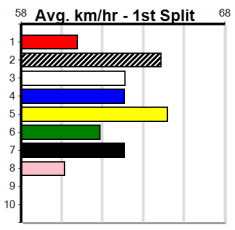

Ballarat

TUDOR ELECTRICAL (275+RANK)

Distance: 390m, Race Type: Grade 7, Total Prizemoney: $1,530
1st: $1,000, 2nd: $320, 3rd: $160, 4th: $50

3

3:14PM
(VIC time)

Watchdog Tips:

0 0 0 0

Bet:

Form	Box	Weight	Dist	Track	Date	Time	BON	Margin	1st/2nd (Time)	PIR	Checked	Comment	W/R	Split 1	S/P	Grade	Winning Boxes								
1 HORATIO BALE [7] Biks																	<table border="1"> <thead> <tr><th>1</th><th>2</th><th>3</th><th>4</th><th>5</th><th>6</th><th>7</th><th>8</th></tr> </thead> <tbody> <tr><td>1</td><td></td><td></td><td></td><td></td><td></td><td></td><td></td></tr> <tr><td>Prize</td><td></td><td></td><td></td><td></td><td></td><td></td><td></td></tr> <tr><td>Best</td><td></td><td></td><td></td><td></td><td></td><td></td><td></td></tr> <tr><td>Starts</td><td></td><td></td><td></td><td></td><td></td><td></td><td></td></tr> <tr><td>Trk/Dst</td><td></td><td></td><td></td><td></td><td></td><td></td><td></td></tr> <tr><td>APM</td><td></td><td></td><td></td><td></td><td></td><td></td><td></td></tr> </tbody> </table>								
DKBD	D				Mar-22	JS FLAMIN ACE			FAITHY BALE									<table border="1"> <thead> <tr><th>1</th><th>2</th><th>3</th><th>4</th><th>5</th><th>6</th><th>7</th><th>8</th></tr> </thead> <tbody> <tr><td>1</td><td></td><td></td><td></td><td></td><td></td><td></td><td></td></tr> <tr><td>Prize</td><td></td><td></td><td></td><td></td><td></td><td></td><td></td></tr> <tr><td>Best</td><td></td><td></td><td></td><td></td><td></td><td></td><td></td></tr> <tr><td>Starts</td><td></td><td></td><td></td><td></td><td></td><td></td><td></td></tr> <tr><td>Trk/Dst</td><td></td><td></td><td></td><td></td><td></td><td></td><td></td></tr> <tr><td>APM</td><td></td><td></td><td></td><td></td><td></td><td></td><td></td></tr> </tbody> </table>							
Trainer: Luke Harris (Devon Meadows)																	<table border="1"> <thead> <tr><th>1</th><th>2</th><th>3</th><th>4</th><th>5</th><th>6</th><th>7</th><th>8</th></tr> </thead> <tbody> <tr><td>1</td><td></td><td></td><td></td><td></td><td></td><td></td><td></td></tr> <tr><td>Prize</td><td></td><td></td><td></td><td></td><td></td><td></td><td></td></tr> <tr><td>Best</td><td></td><td></td><td></td><td></td><td></td><td></td><td></td></tr> <tr><td>Starts</td><td></td><td></td><td></td><td></td><td></td><td></td><td></td></tr> <tr><td>Trk/Dst</td><td></td><td></td><td></td><td></td><td></td><td></td><td></td></tr> <tr><td>APM</td><td></td><td></td><td></td><td></td><td></td><td></td><td></td></tr> </tbody> </table>								
8th (5)	27.4	400	WGL	R9	11-Jul-24	23.46	23.08		3.5LSWANKY CHIC (23.22)	S/87				8.82	$20.90	T3-7	<table border="1"> <thead> <tr><th>1</th><th>2</th><th>3</th><th>4</th><th>5</th><th>6</th><th>7</th><th>8</th></tr> </thead> <tbody> <tr><td>1</td><td></td><td></td><td></td><td></td><td></td><td></td><td></td></tr> <tr><td>Prize</td><td></td><td></td><td></td><td></td><td></td><td></td><td></td></tr> <tr><td>Best</td><td></td><td></td><td></td><td></td><td></td><td></td><td></td></tr> <tr><td>Starts</td><td></td><td></td><td></td><td></td><td></td><td></td><td></td></tr> <tr><td>Trk/Dst</td><td></td><td></td><td></td><td></td><td></td><td></td><td></td></tr> <tr><td>APM</td><td></td><td></td><td></td><td></td><td></td><td></td><td></td></tr> </tbody> </table>								
3rd (3)	27.8	400	WGL	R3	18-Jul-24	23.33	22.88		6.50LARKA RIVER (22.89)	M/53				8.65	$13.70	7	<table border="1"> <thead> <tr><th>1</th><th>2</th><th>3</th><th>4</th><th>5</th><th>6</th><th>7</th><th>8</th></tr> </thead> <tbody> <tr><td>1</td><td></td><td></td><td></td><td></td><td></td><td></td><td></td></tr> <tr><td>Prize</td><td></td><td></td><td></td><td></td><td></td><td></td><td></td></tr> <tr><td>Best</td><td></td><td></td><td></td><td></td><td></td><td></td><td></td></tr> <tr><td>Starts</td><td></td><td></td><td></td><td></td><td></td><td></td><td></td></tr> <tr><td>Trk/Dst</td><td></td><td></td><td></td><td></td><td></td><td></td><td></td></tr> <tr><td>APM</td><td></td><td></td><td></td><td></td><td></td><td></td><td></td></tr> </tbody> </table>								
5th (5)	27.8	390	BAL	R3	22-Jul-24	23.02	22.36		3.00LREDEEMER BELLE (22.82)	S/65				8.95	$14.20	T3-7	<table border="1"> <thead> <tr><th>1</th><th>2</th><th>3</th><th>4</th><th>5</th><th>6</th><th>7</th><th>8</th></tr> </thead> <tbody> <tr><td>1</td><td></td><td></td><td></td><td></td><td></td><td></td><td></td></tr> <tr><td>Prize</td><td></td><td></td><td></td><td></td><td></td><td></td><td></td></tr> <tr><td>Best</td><td></td><td></td><td></td><td></td><td></td><td></td><td></td></tr> <tr><td>Starts</td><td></td><td></td><td></td><td></td><td></td><td></td><td></td></tr> <tr><td>Trk/Dst</td><td></td><td></td><td></td><td></td><td></td><td></td><td></td></tr> <tr><td>APM</td><td></td><td></td><td></td><td></td><td></td><td></td><td></td></tr> </tbody> </table>