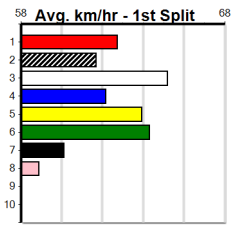

SPORTSBET SAME RACE MULTI (275+RA)

12

6:10PM
(VIC time)

Distance: 390m, Race Type: Grade 5, Total Prizemoney: $1,530
1st: $1,000, 2nd: $320, 3rd: $160, 4th: $50

Watchdog Tips: **0 0 0 0** Bet: **0**