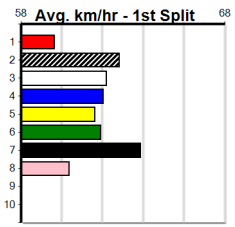

EUREKA CONCRETE (275+RANK)

Distance: 450m, Race Type: Grade 5, Total Prizemoney: $1,530
1st: $1,000, 2nd: $320, 3rd: $160, 4th: $50

6

4:17PM
(VIC time)

Watchdog Tips: **0 0 0 0** Bet: **.**