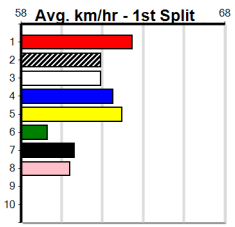

SWEET NETTY'S CATERING (275+RANK)

Distance: 450m, Race Type: Mixed 6/7, Total Prizemoney: $1,530
1st: $1,000, 2nd: $320, 3rd: $160, 4th: $50

7
4:34PM
(VIC time)

Watchdog Tips: 0 0 0 0 **Bet:** .