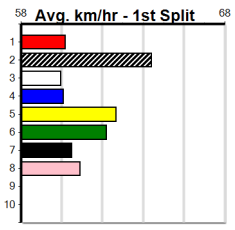

TOWN & COUNTRY LINE MARKING (275+

Distance: 390m, Race Type: Grade 7, Total Prizemoney: $1,530
1st: $1,000, 2nd: $320, 3rd: $160, 4th: $50

9

5:13PM

(VIC time)

Watchdog Tips: **0 0 0 0** Bet: **.**