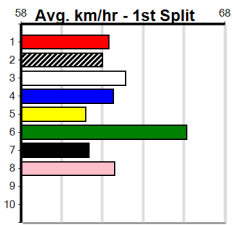

GREYHOUND CLUBS VICTORIA (275+RAN)

Distance: 390m, Race Type: Grade 5, Total Prizemoney: \$1,530
1st: \$1,000, 2nd: \$320, 3rd: \$160, 4th: \$50

11

5:53PM

(VIC time)

Watchdog Tips:

0 0 0 0

Bet: