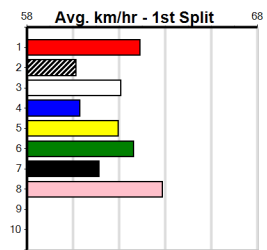

Owner(s):

Winning Distances: < 300m (0) 300 - 399m (0) 400 - 499m (0) 500 - 599m (0) 600 - 699m (0) > 700m (0)

Winning Weights:

Box History

A1 SIGNAGE (1-3 WINS) (275+RANK)

Distance: 545m, Race Type: Restricted Win, Total Prizemoney: \$1,740
1st: \$1,150, 2nd: \$360, 3rd: \$180, 4th: \$50