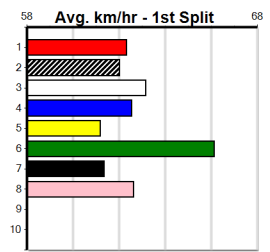

GREYHOUND CLUBS VICTORIA (275+RANK)

Distance: 390m, Race Type: Grade 5, Total Prizemoney: $1,530
1st: $1,000, 2nd: $320, 3rd: $160, 4th: $50

Watchdog Tips:

Bet:

Form Box Wgt Dist Track Date Time BON Margin 1st/2nd (Time) PIR Checked Comment WR Split 1 S/P Grade

NO MANNERS [5]
BK Dog Mar-22 Sire: FERAL FRANKY Dam: MANNERS MATTER
Owner(s): R Wood
Trainer: Ronald Wood (Warragul)
Winning Distances: < 300m (0) 300 - 399m (3) 400 - 499m (0) 500 - 599m (0) 600 - 699m (0) > 700m (0)
Winning Weights: 29.2(1) 29.7(1) 30.5(1)
7th (6) 29.7 390 BAL R4 30-Jun-24 22.80 22.21 6.50L JAMS NIMBLE (22.36) M/54 . . . . 8.66 $22.10 T3-6
5th (5) 29.6 400 WGL R10 11-Jul-24 23.49 23.08 5.50L BRAEMAR CORA (23.14) M/33 . . . . 8.69 $21.10 T3-6
8th (5) 29.6 400 WGL R2 16-Jul-24 23.71 22.77 13.00L ASTON SPRITZ (22.87) M/55 . . . . 8.77 $107.80 X67
6th (8) 29.4 390 BAL R4 28-Jul-24 23.35 22.75 8.50L RUN KITTY RUN (22.77) M/35 . . . . 8.62 $57.40 T3-6
6th (7) 29.1 300 HVL R11 02-Aug-24 17.25 16.98 4.00L PARIS CALLING (16.98) M/3 . . . . 3.98 $22.60 T3-6
2nd (6) 29.3 300 HVL R3 05-Aug-24 17.21 16.92 2.25L HAVANA MAGIC (17.07) M/5 . . . . 6.78 $29.80 T3-6
1st (6) 29.2 300 HVL R11 12-Aug-24 17.00 16.88 0.50L CERTAIN MAGIC (17.04) M/2 . . . . 4.00 $3.10 6G
4th (3) 29.5 300 HVL R12 19-Aug-24 17.34 16.86 3.5L RATTLESNAKE RUBY (17.12) M/3 . . . SW 4.09 $3.30 T3-5
Last 3 wins NOT included above
1st (4) 29.7 300 HVL R2 19-Jan-24 17.57 16.85 0.75L SAINT JAYDEN (17.62) M/5 . . . . 4.05 $4.10 T3-M
1st (6) 30.5 350 TRA R10 26-Feb-24 20.11 19.99 6.00L SPEEDY PAM (20.51) M/11 . . . . 6.66 $9.30 X67

Box History table for NO MANNERS [5]

KEMPTON BALE (NSW)[5]
BK Dog Dec-19 Sire: MAGIC SPRITE Dam: DYNA WESLYN
Owner(s): R Weightman
Trainer: Robert Weightman (Haddon)
Winning Distances: < 300m (0) 300 - 399m (5) 400 - 499m (7) 500 - 599m (0) 600 - 699m (0) > 700m (0)
Winning Weights: 30.5(2) 30.6(1) 31.5(2) 31.9(1) 32.0(1) 32.1(1) 32.2(1) 32.3(2) 33.2(1)
7th (8) 31.8 410 HOR R10 28-May-24 23.81 22.94 13.00L NUMEROUS (22.94) S/77 . . . . 10.74 $26.20 X45
7th (4) 32.2 450 BAL R6 09-Jun-24 26.15 25.55 6.00L KEL OF KINTYRE (25.75) M/444 . . . . 6.81 $12.80 T3-5
6th (3) 31.2 390 BAL R12 07-Jul-24 22.65 22.17 5.00L VALLETTA DASH (22.31) M/77 . . . V10 8.74 $31.40 T3-5
6th (2) 30.6 425 BEN R11 20-Jul-24 24.76 24.13 4.75L PINEAPPLE HEAD (24.44) S/866 . . . . 6.84 $19.70 5
3rd (5) 31.0 450 BAL R6 29-Jul-24 26.21 25.69 3.5L HARRY HOTCAKES (25.97) M/533 . . . . 6.91 $17.90 5
4th (7) 30.8 425 BEN R5 07-Aug-24 24.87 24.28 5.50L SYLVAN LAKE (24.48) M/334 . . . . 6.87 $4.80 5
7th (1) 30.9 350 HVL R6 12-Aug-24 20.26 19.47 12.00L DESTINI PALADIN (19.47) M/6 . . . V7 6.82 $44.10 5
ST (-) 30.9 390 BAL 23-Aug-24 22.75 1.00L Trial Cleared M/22 . . . 2of4 8.72 . ST
Last 3 wins NOT included above
1st (7) 32.1 450 BAL R9 21-Aug-23 26.04 25.68 2.75L SHIMA JIM (26.22) M/411 . . . SW 6.88 $23.10 T3-5
1st (2) 32.3 400 GEL R12 04-Dec-23 22.77 22.52 2.75L BANJO BLACK (22.94) M/11 . . . SW 8.48 $2.00 5
1st (4) 32.0 400 GEL R12 12-Dec-23 22.93 22.63 2.00L BANJO BLACK (23.06) M/32 . . . . 8.75 $1.80 5

Box History table for KEMPTON BALE (NSW)[5]