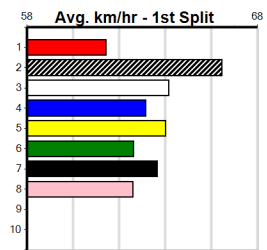

GAP (275+RANK)

Distance: 450m, Race Type: Grade 5, Total Prizemoney: $1,530
1st: $1,000, 2nd: $320, 3rd: $160, 4th: $50

Watchdog Tips:

Bet:

Form	Box	Wgt	Dist	Track	Date	Time	BON	Margin	1st/2nd (Time)	PIR	Checked	Comment	WR	Split 1	S/P	Grade

NEENA BALE (NSW)[5]

BK Bitch May-21 Sire: DYNA VILLA Dam: JACLYN BALE Trainer: Luke Harris (Devon Meadows)

Owner(s): L Harris
Winning Distances: < 300m (0) 300 - 399m (3) 400 - 499m (1) 500 - 599m (0) 600 - 699m (0) > 700m (0)
Winning Weights: 23.2(1) 24.5(1) 24.9(1) 25.2(1)

4th (1)	25.2	435	SLE	R12	17-Jul-24	25.52	24.54	8.50L	SWEET TONIGHT (24.95)	M/553	.	.	.	5.40	$4.70	5
4th (8)	25.1	390	BAL	R12	22-Jul-24	22.73	22.36	2.50L	CRACKERJACK BERN	M/64	.	.	.	8.80	$10.80	T3-5
8th (6)	25.5	460	WGL	R7	25-Jul-24	27.59	26.16	17.00	DASHER BALE (26.42)	M/575	.	SW	.	6.76	$12.20	T3-5
7th (7)	25.5	450	BAL	R8	29-Jul-24	26.14	25.69	6.50L	OPRAH BALE (25.69)	M/778	.	SW	.	6.86	$17.30	5
2nd (6)	25.3	460	WGL	R6	01-Aug-24	26.64	26.14	5.00L	SKY HIGH DREAMS (26.29)	M/432	.	.	.	0.00	$7.10	5
5th (6)	25.4	390	SHP	R4	08-Aug-24	22.86	22.32	3.5L	DAKODA SUNSET (22.62)	M/76	.	.	.	9.02	$5.00	T3-5
2nd (4)	25.3	390	WBL	R12	12-Aug-24	22.49	22.25	3.5L	SHAKA GOES BANG (22.25)	M/33	.	.	.	8.91	$4.30	5
7th (4)	25.2	460	WGL	R5	16-Aug-24	26.90	25.63	17.00	PRETTY CAPRI (25.77)	M/67	.	.	.	6.71	$42.60	5NP

Last 3 wins NOT included above

1st (2)	25.2	390	WBL	R3	25-Sep-23	22.98	22.26	0.25L	BARBIE BELUGA (22.99)	S/43	.	.	.	8.82	$5.80	7
1st (3)	24.9	395	TRA	R9	01-Jan-24	22.04	22.04	0.05L	FIDDLES (22.04)	M/432	.	.	.	3.79	$4.40	T3-RW
1st (5)	24.5	400	WGL	R12	30-Apr-24	22.88	22.27	2.25L	GALLOPING SUZIE (23.03)	Q/21	.	.	.	8.52	$6.60	5

Box History

Bx	1st	2nd	3rd	4th	5th	6th	7th	8th
1	1	1	2	1	1	1	1	1
2	1	2	1	1	1	2		
3	1			2	1	1	2	
4		2	1	1	1	1	1	1
5	1	1	2		1			
6	1	3	2		2			1 1
7		2	1	2				2
8				3	1			

Prize Best Starts Trk/Dts APM

Prize	$11190.00
Best Starts	25.81(6)-11/12/23
Trk/Dts	55-4-11-9
APM	4-0-0-1
	3381