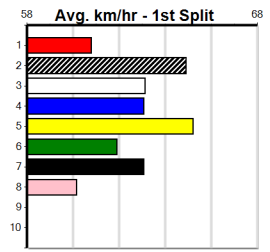

TUDOR ELECTRICAL (275+RANK)

Distance: 390m, Race Type: Grade 7, Total Prizemoney: $1,530
1st: $1,000, 2nd: $320, 3rd: $160, 4th: $50

Watchdog Tips:

Bet:

Form Box	Wgt	Dist	Track	Date	Time	BON	Margin	1st/2nd (Time)	PIR	Checked	Comment	WR	Split 1	S/P	Grade

1

HORATIO BALE [7] Biks
DKBD Dog Mar-22 Sire: JS FLAMIN ACE Dam: FAITHY BALE
Owner(s): L Harris Trainer: Luke Harris (Devon Meadows)
Winning Distances: < 300m (0) 300 - 399m (1) 400 - 499m (0) 500 - 599m (0) 600 - 699m (0) > 700m (0)
Winning Weights: 27.1(1)

3rd (8)	26.8	390	BAL	R2	23-Jun-24	22.83	22.22	5.00L BARELLEN LACE (22.48)	S/45				8.86	$3.30	T3-M
1st (3)	27.1	390	BAL	R1	30-Jun-24	22.62	22.21	0.50L NATURAL GLAMOUR (22.65)	Q/33				8.70	$4.00	T3-M
2nd (5)	27.4	390	SHP	R3	04-Jul-24	22.52	22.18	3.75L RAPIDFIRE MORRIS (22.26)	Q/44				8.71	$19.10	T3-7
4th (6)	27.2	395	TRA	R3	08-Jul-24	22.79	22.32	4.25L STRIKE IT RYKER (22.49)	M/733				3.98	$2.20	7
8th (5)	27.4	400	WGL	R9	11-Jul-24	23.46	23.08	3.5L SWANKY CHIC (23.22)	S/87				8.82	$20.90	T3-7
3rd (3)	27.8	400	WGL	R3	18-Jul-24	23.33	22.88	6.50L ARKA RIVER (22.89)	M/53				8.65	$13.70	7
5th (5)	27.8	390	BAL	R3	22-Jul-24	23.02	22.36	3.00L REDEEMER BELLE (22.82)	S/65				8.95	$14.20	T3-7
6th (1)	27.6	390	WBL	R3	22-Aug-24	22.94	21.96	11.00 PAW LEON (22.22)	M/75				9.23	$28.00	7

Last 3 wins NOT included above

Bx	1st	2nd	3rd	4th	5th	6th	7th	8th
1		3		1				
2			1	2		2		1
3	1	1	2					
4			2		1			
5		2			2			1
6				3				
7								
8		1	1	1				

Prize Best	$5820.00
Starts	22.62(3)-30/6/24
Trk/Dts	29-1-7-6
APM	4-1-1-1
	3368

2

BEHIND GREYWALLS [7]
BE Bitch Jun-20 Sire: AUSSIE INFRARED Dam: MISS ELOISE
Owner(s): L Smith Trainer: Luke Smith (Drouin)
Winning Distances: < 300m (0) 300 - 399m (0) 400 - 499m (1) 500 - 599m (0) 600 - 699m (0) > 700m (0)
Winning Weights: 24.5(1)

6th (3)	26.4	400	WGL	R10	11-Jan-24	23.44	22.45	9.50L KYANITE KAZ (22.79)	M/23				8.70	$10.40	X67
3rd (6)	26.6	350	TRA	R9	07-Feb-24	20.21	19.45	6.00L DREAM ON ALLAN (19.80)	Q/33				6.68	$24.10	X67
2nd (4)	26.9	350	TRA	R9	12-Feb-24	19.91	19.74	2.50L SPEED MERCHANT (19.74)	M/22				6.66	$5.80	T3-RW
6th (1)	27.1	350	TRA	R1	16-Feb-24	20.64	19.55	7.00L JASON ROSE (20.16)	M/23				6.63	$7.30	X67
4th (4)	26.9	350	TRA	R9	21-Feb-24	20.16	19.68	7.00L ZENI BALE (19.68)	M/34				6.63	$31.20	X67
6th (7)	26.7	350	TRA	R1	08-Mar-24	20.41	19.71	4.25L PLEIADIAN (20.11)	M/34				6.60	$10.10	X67
7th (7)	27.2	400	WGL	R9	14-Mar-24	23.88	22.79	7.50L JAYVILLE STELLA (23.36)	M/66				8.69	$7.10	T3-7
7th (6)	26.5	350	TRA	R3	01-Apr-24	20.91	19.91	9.50L DEVIL IN ME (20.25)	M/67		V14		6.98	$4.10	T3-RW

Last 3 wins NOT included above

1st (2)	24.5	400	WGL	R1	02-Aug-22	23.08	22.63	4.75L SWIFT ROBERT (23.41)	M/11		SW		8.47	$6.80	M

Bx	1st	2nd	3rd	4th	5th	6th	7th	8th
1		2			2	2	1	
2	1			1	1			
3		1	1			1	3	1
4		1	1	1	1		2	3
5		1	2		1			1
6		1	2		2	1	1	1
7	1		1	2	1	1	1	1
8		2	1		2			

Prize Best	$6680.00
Starts	FSH
Trk/Dts	51-1-9-5
APM	0-0-0-0
	583