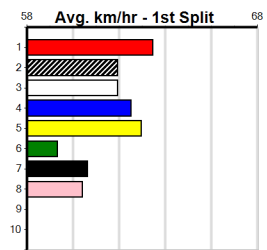

SWEET NETTY'S CATERING (275+RANK)

Distance: 450m, Race Type: Mixed 6/7, Total Prizemoney: $1,530
1st: $1,000, 2nd: $320, 3rd: $160, 4th: $50

Watchdog Tips:

Bet:

Form Box	Wgt	Dist	Track	Date	Time	BON	Margin	1st/2nd (Time)	PIR	Checked	Comment	WR	Split 1	S/P	Grade

1

SIR BILLY BOY [7]

RBD Dog Apr-22 Sire: SH AVATAR Dam: SETTLED
Owner(s): S Hamilton Trainer: Sheldon Hamilton (Smythes Cree)

Winning Distances: < 300m (0) 300 - 399m (0) 400 - 499m (0) 500 - 599m (1) 600 - 699m (0) > 700m (0)

Winning Weights: 35.0(1)

2nd (2)	34.8	595	SAP	R4	13-May-24	35.42	34.39	7.00L CHIRP THIRD (34.95)	M/1112				9.44	$8.30	RW
8th (6)	35.0	660	BEN	R5	31-May-24	39.40	38.45	14.00 SMOLDERING DECAY (38.45)	M/2224				4.28	$22.10	RW
1st (1)	35.0	525	MEP	R1	12-Jun-24	30.89	29.89	2.25L MATRIARCH SHELL (31.05)	M/2111		SW		5.22	$5.60	M
7th (4)	34.8	525	MEP	R10	26-Jun-24	31.76	30.08	19.00 HIBIKI BLUE (30.50)	M/5777		V14		5.31	$28.80	X67
8th (3)	33.7	500	BEN	R4	02-Aug-24	29.28	28.50	7.50L KURRACA KID (28.77)	Q/347				6.73	$18.00	7
6th (4)	33.7	450	BAL	R5	25-Aug-24	26.56	25.50	12.00 BLACK SERIES (25.76)	M/566				6.94	$6.10	T3-7

Last 3 wins NOT included above

Box History

Bx	1st	2nd	3rd	4th	5th	6th	7th	8th
1	1							
2		1						
3								1
4						1	1	
5								
6								1
7								
8								

Prize Best: $2715.00
Starts: 26.56(4)-25/8/24
Trk/Dts: 6-1-1-0
APM: 1-0-0-0
APM: 1629

2

BOBBY BACCALA [6]

BK Dog May-22 Sire: SHIMA SHINE Dam: SUPER TORA
Owner(s): L Smith Trainer: Luke Smith (Drouin)

Winning Distances: < 300m (0) 300 - 399m (0) 400 - 499m (2) 500 - 599m (0) 600 - 699m (0) > 700m (0)

Winning Weights: 39.4(1) 39.8(1)

6th (8)	39.1	460	WGL	R7	15-Feb-24	26.47	26.03	1.75L CATCH A RAINBOW (26.36)	M/666				6.91	$3.40	T3-RW
4th (2)	39.1	515	SAN	R1	29-Feb-24	30.17	29.23	6.50L I'M A MUSTANG (29.73)	M/3444				5.22	$42.50	X67
T (4)	38.8	515	SAN	R3	07-Mar-24	0.00	29.23	I'M A MUSTANG (29.68)	M/4888		V14		5.27	$35.80	6G
4th (1)	39.2	460	WGL	R7	04-Jun-24	26.53	26.11	5.50L THUNDERBOLT ROSS	M/344				6.70	$5.40	T3-6
7th (5)	39.1	515	SAP	R5	10-Jun-24	30.78	29.57	12.00 DUNDEE COOPER (29.98)	M/5567				5.34	$11.50	X67H
5th (8)	38.8	460	WGL	R7	20-Jun-24	26.68	26.11	6.00L RARE TARRA (26.27)	S/856				6.96	$4.20	T3-6
8th (7)	38.7	460	WGL	R9	27-Jun-24	27.19	26.09	13.00 KYANITE KAZ (26.35)	M/567				6.87	$9.80	6G
5th (7)	39.1	460	WGL	R5	11-Jul-24	27.04	26.48	6.00L JOY RIDE (26.62)	M/634				6.85	$12.80	T3-RW

Last 3 wins NOT included above

1st (4)	39.8	460	WGL	R4	11-Jan-24	26.29	26.27	1.5L CONDOR AVENUE (26.39)	M/111				6.71	$4.80	M
1st (6)	39.4	460	WGL	R7	01-Feb-24	26.27	26.02	1.5L BIG LEX (26.37)	M/321				6.70	$5.30	T3-RW

Box History

Bx	1st	2nd	3rd	4th	5th	6th	7th	8th
1				1				
2					1			
3			1		1			
4	1							
5								1
6	1							
7		1			1			1
8				1	2	1		

Prize Best: $2900.00
Starts: FSH
Trk/Dts: 16-2-1-1
APM: 0-0-0-0
APM: 600