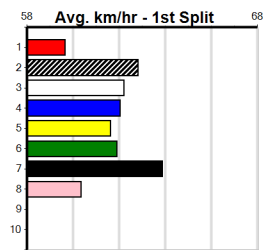

Owner(s):

Winning Distances: < 300m (0) 300 - 399m (0) 400 - 499m (0) 500 - 599m (0) 600 - 699m (0) > 700m (0)

Winning Weights:

Box History

EUREKA CONCRETE (275+RANK)

Distance: 450m, Race Type: Grade 5, Total Prizemoney: \$1,530
1st: \$1,000, 2nd: \$320, 3rd: \$160, 4th: \$50