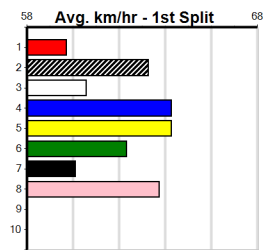

SOUTHERN SHEETMETAL (275+RANK)

Distance: 390m, Race Type: Grade 6, Total Prizemoney: $1,530
1st: $1,000, 2nd: $320, 3rd: $160, 4th: $50

Watchdog Tips:

Bet:

Table with columns: Form Box, Wgt, Dist, Track, Date, Time, BON, Margin, 1st/2nd (Time), PIR, Checked, Comment, WR, Split 1, S/P, Grade

HUSTLE NINA [6] RF Bitch Mar-21 Sire: BARCIA BALE Dam: MEPUNGA PRUE
Owner(s): C Stanton
Trainer: Nikkole Stanton (Clunes)
Winning Distances: < 300m (0) 300 - 399m (1) 400 - 499m (1) 500 - 599m (0) 600 - 699m (0) > 700m (0)
Winning Weights: 29.0(1) 30.3(1)
Box History table and Prize Best Starts table included.

ELPHICK BALE (NSW)[6] BEBD Dog Dec-21 Sire: FERAL FRANKY Dam: ZELZER ALLEN
Owner(s): M Roberts
Trainer: Christian Roberts (Terang)
Winning Distances: < 300m (0) 300 - 399m (2) 400 - 499m (0) 500 - 599m (0) 600 - 699m (0) > 700m (0)
Winning Weights: 31.4(1) 32.0(1)
Box History table and Prize Best Starts table included.

LILY THE THIEF [6] BK Bitch May-20 Sire: JIMMY NEWOB Dam: ALPHA PHOEBE
Owner(s): D Cutmore
Trainer: Gary Mannion (Gordon)
Winning Distances: < 300m (0) 300 - 399m (1) 400 - 499m (1) 500 - 599m (0) 600 - 699m (0) > 700m (0)
Winning Weights: 26.3(1) 26.4(1)
Box History table and Prize Best Starts table included.

CRAIG KEEPING (NSW)[6] BK Dog May-22 Sire: MOGAMBO Dam: CAITLYN KEEPING
Owner(s): T Boehmke
Trainer: Thomas Boehmke (Nareewillock)
Winning Distances: < 300m (0) 300 - 399m (0) 400 - 499m (2) 500 - 599m (0) 600 - 699m (0) > 700m (0)
Winning Weights: 33.0(1) 33.4(1)
Box History table and Prize Best Starts table included.

LITTLE GLADYS [6] WBD Bitch Feb-22 Sire: FERNANDO BALE Dam: MY DEWANA PENNY
Owner(s): C Brett
Trainer: Cole Brett (Kurunjang)
Winning Distances: < 300m (0) 300 - 399m (2) 400 - 499m (0) 500 - 599m (0) 600 - 699m (0) > 700m (0)
Winning Weights: 26.9(1) 27.2(1)
Box History table and Prize Best Starts table included.

1

2

3

4

5