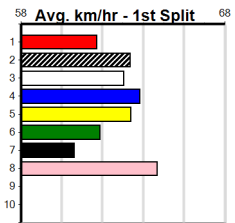

GPP LASER 3300 (275+ RANK)

Distance: 450m, Race Type: Grade 5, Total Prizemoney: $1,530
1st: $1,000, 2nd: $320, 3rd: $160, 4th: $50

Watchdog Tips: 0 0 0 0 **Bet:** .