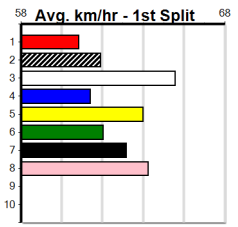

10

8:35PM

(VIC time)

Watchdog Tips: 0 0 0 0 Bet: .