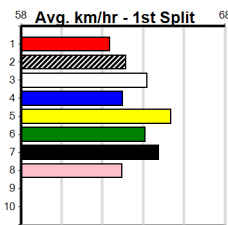

Shepparton

TOP CAT VIDEO (275+ RANK)

Distance: 390m, Race Type: Grade 5, Total Prizemoney: $1,530
1st: $1,000, 2nd: $320, 3rd: $160, 4th: $50

4

6:43PM

(VIC time)

Watchdog Tips:

0 0 0 0

Bet: