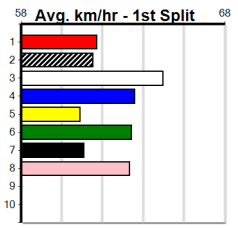

SHEPPARTON WORKWEAR & SAFETY (27)

Distance: 450m, Race Type: Grade 5, Total Prizemoney: $1,530
1st: $1,000, 2nd: $320, 3rd: $160, 4th: $50

7

7:37PM

(VIC time)

Watchdog Tips: 0 0 0 0 **Bet:** .