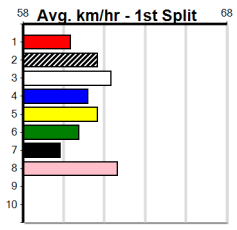

SPORTSBET GREEN TICKS (275+ RANK)

Distance: 390m, Race Type: Maiden, Total Prizemoney: $1,530
1st: $1,000, 2nd: $320, 3rd: $160, 4th: $50

1
5:37PM
(VIC time)

Watchdog Tips: **0 0 0 0** **Bet:**