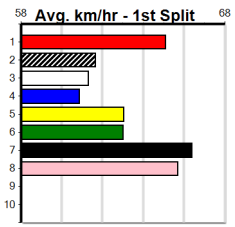

SPORTSBET SAME RACE MULTI (275+RA)

12

9:17PM

(VIC time)

Distance: 390m, Race Type: Grade 5, Total Prizemoney: $1,530
1st: $1,000, 2nd: $320, 3rd: $160, 4th: $50

Watchdog Tips:

0 0 0 0

Bet: