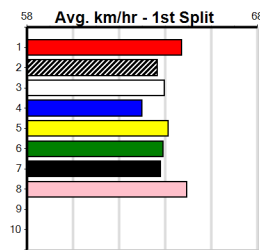

CKH PAINTING (275+ RANK)

Distance: 450m, Race Type: Grade 5, Total Prizemoney: $1,530
1st: $1,000, 2nd: $320, 3rd: $160, 4th: $50

Watchdog Tips:

Bet:

Form Box	Wgt	Dist	Track	Date	Time	BON	Margin	1st/2nd (Time)	PIR	Checked	Comment	WR	Split 1	S/P	Grade

1 WANDANA LAD [5]

BK Dog Jun-21 Sire: ASTON DEE BEE Dam: MISS MORRISSET
Owner(s): D Fraser
Trainer: Garry Johnson (Chum Creek)
Winning Distances: < 300m (0) 300 - 399m (5) 400 - 499m (3) 500 - 599m (1) 600 - 699m (0) > 700m (0)
Winning Weights: 30.5(1) 30.9(1) 31.2(1) 31.4(2) 31.6(2) 31.8(1) 32.0(1)

5th (1)	30.2	525	MEP	R4	17-Jul-24	31.20	29.78	10.00	LITTLE PEG (30.51)	M/3665	.	.	5.29	$14.60	T3-5
4th (1)	30.3	300	HVL	R10	23-Jul-24	17.00	16.72	4.25L	BLUE CRISTALLE (16.72)	M/3	.	.	3.97	$27.20	T3-5
8th (2)	30.5	350	HVL	R6	26-Jul-24	20.18	19.57	8.50L	HE MAN (19.60)	S/8	.	.	7.07	$11.50	T3-5
3rd (1)	30.8	515	SAP	R6	04-Aug-24	30.28	29.55	0.75L	SIR NATHAN (30.24)	Q/1132	.	.	5.12	$9.90	T3-5H
6th (2)	31.3	400	WGL	R3	09-Aug-24	23.22	22.22	3.00L	LA LINA (23.02)	M/67	.	.	8.67	$7.60	5NP
4th (1)	31.6	400	WGL	R6	16-Aug-24	23.16	22.44	7.00L	JUNIOR'S MATE (22.68)	M/67	.	W	8.62	$21.80	5
1st (7)	30.9	350	HVL	R8	23-Aug-24	19.68	19.28	0.75L	HOWE PIE (19.72)	M/1	.	SW	6.58	$3.20	T3-5
5th (7)	30.8	450	SHP	R8	29-Aug-24	25.87	25.54	5.00L	ARGYLE MAGGIE (25.54)	M/776	.	W	6.92	$9.00	5

Last 3 wins NOT included above

1st (3)	31.8	515	SAP	R4	29-Oct-23	30.04	29.14	1.75L	BENJI'S BUTTON (30.15)	M/1211	.	SW	5.15	$5.90	5
1st (7)	31.4	450	SHP	R8	21-Mar-24	25.56	25.54	5.50L	MARIONVALE PIES (25.93)	M/111	.	.	6.69	$2.70	T3-5
1st (5)	30.5	450	SHP	R6	13-Jun-24	25.64	25.54	0.10L	MIST FRED (25.65)	Q/322	.	.	6.71	$3.50	T3-5

Box History

Bx	1st	2nd	3rd	4th	5th	6th	7th	8th
1	2	1	2	2	3	1	1	1
2	1	1	1	1	2	2	2	1
3	1	1	1	1	2	1	1	1
4	1	1	1	1	3	1	1	1
5	1	1	2	1	2	1	2	1
6	1	3	3	1	2	1	2	1
7	2	2	1	1	1	1	1	1
8	1	1	1	3	1	1	1	1

Prize Best Starts Trk/Dts APM

Prize	$19155.00
Best Starts	25.52(2)-11/4/24
Trk/Dts	64-9-7-10
APM	7-2-1-1
APM	4937