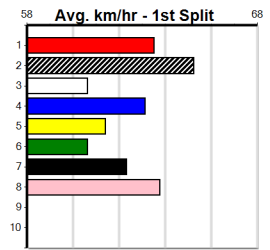

SHEPP CITY FENCING (275+ RANK)

Distance: 390m, Race Type: Grade 5, Total Prizemoney: $1,530
1st: $1,000, 2nd: $320, 3rd: $160, 4th: $50

Watchdog Tips:

Bet:

Table with columns: Form Box, Wgt, Dist, Track, Date, Time, BON, Margin, 1st/2nd (Time), PIR, Checked, Comment, W/R, Split 1, S/P, Grade

YABBY GANG [5]
BK Bitch Nov-20 Sire: FERNANDO BALE Dam: DREAMY EYES
Owner(s): C Williams
Trainer: Christopher Williams (Wangaratta)
Winning Distances: < 300m (0) 300 - 399m (2) 400 - 499m (0) 500 - 599m (1) 600 - 699m (0) > 700m (0)
Winning Weights: 24.0(1) 24.3(1) 24.5(1)
Box History table and Prize Best Starts table included.

FOXY FAUN [5]
BD Bitch Aug-21 Sire: HARD STYLE RICO Dam: FAUN FLAME
Owner(s): CCL (SYN), C Jackson, C Taylor, L Taylor
Trainer: Cameron Taylor (Neilborough)
Winning Distances: < 300m (0) 300 - 399m (2) 400 - 499m (1) 500 - 599m (0) 600 - 699m (0) > 700m (0)
Winning Weights: 27.6(1) 27.8(1) 28.5(1)
Box History table and Prize Best Starts table included.

TINKER DAN [5]
RBD Dog Mar-21 Sire: FERNANDO BALE Dam: DYNA BOBBI
Owner(s): Burns Racing (SYN), C Burns, J Burns
Trainer: Mark Giddings (Heathcote)
Winning Distances: < 300m (0) 300 - 399m (6) 400 - 499m (3) 500 - 599m (0) 600 - 699m (0) > 700m (0)
Winning Weights: 30.0(1) 31.2(1) 31.8(2) 32.5(1) 32.6(1) 32.8(3)
Box History table and Prize Best Starts table included.

JEAN'S RIVER [5]
WBD Dog Jan-21 Sire: FERNANDO BALE Dam: HOT JEAN
Owner(s): M Davis
Trainer: Malcolm Davis (Heathcote)
Winning Distances: < 300m (0) 300 - 399m (4) 400 - 499m (2) 500 - 599m (0) 600 - 699m (0) > 700m (0)
Winning Weights: 30.1(1) 30.2(2) 30.3(1) 30.6(1) 30.7(1)
Box History table and Prize Best Starts table included.

JAGGER'S LADY [5]
BK Bitch Nov-19 Sire: FERNANDO BALE Dam: DIM SIM
Owner(s): J Formosa
Trainer: Jye Formosa (Heathcote)
ENG BAL 2024-09-09
Winning Distances: < 300m (0) 300 - 399m (4) 400 - 499m (4) 500 - 599m (1) 600 - 699m (0) > 700m (0)
Winning Weights: 26.2(1) 26.6(2) 27.0(2) 27.3(1) 27.9(1) 28.0(1) 28.2(1)
Box History table and Prize Best Starts table included.

1

2

3

4

5