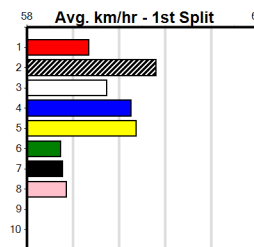

ELITE COLLARS & LEADS (275+ RANK)

Distance: 450m, Race Type: Maiden, Total Prizemoney: $1,530
1st: $1,000, 2nd: $320, 3rd: $160, 4th: $50

Watchdog Tips: ☐ ☐ ☐ ☐ ☐ **Bet:** ☐

Form Box	Wgt	Dist	Track	Date	Time	BON	Margin	1st/2nd (Time)	PIR	Checked	Comment	WR	Split 1	S/P	Grade

1

LONG LEVERS [M]

BK Dog Jan-22 Sire: BERNARDO Dam: MANILA ROSE Trainer: Jye Formosa (Heathcote)

Owner(s): J Formosa
Winning Distances: < 300m (0) 300 - 399m (0) 400 - 499m (0) 500 - 599m (0) 600 - 699m (0) > 700m (0)

Winning Weights:

7th (7)	36.5	425	BEN	R2	21-Jun-24	26.15	23.62	22.00 CORNHILL STORM (24.61)	M/567	.	V10	.	6.75	$23.50	M
3rd (7)	36.3	450	SHP	R2	01-Jul-24	26.51	25.39	6.50L ASTON ACACIA (26.08)	S/545	.	.	.	7.05	$10.50	M
5th (6)	37.0	450	SHP	R1	04-Jul-24	26.52	25.50	13.00 JAIMANDY FRANK (25.65)	S/666	.	.	.	7.10	$7.10	T3-M
6th (8)	36.7	390	SHP	R1	08-Aug-24	23.26	22.32	7.50L SASSY PANAMA (22.75)	S/67	.	.	.	8.97	$7.00	T3-M
6th (6)	36.8	390	SHP	R1	15-Aug-24	23.09	22.36	5.00L MAJOR BASIL (22.74)	S/86	.	.	.	9.14	$17.40	M
5th (8)	36.8	425	BEN	R2	21-Aug-24	25.17	24.10	9.00L KURRACA JINNIE (24.57)	M/455	.	.	.	6.92	$4.10	M
4th (7)	36.7	500	BEN	R1	28-Aug-24	29.54	28.26	17.00 JOLLY OLLIE (28.36)	M/554	.	.	.	6.96	$21.50	T3-M

Last 3 wins NOT included above

Box History

Bx	1st	2nd	3rd	4th	5th	6th	7th	8th
1								
2								
3								
4								
5								
6					1	1		
7		1	1				1	
8					1	1		

Prize Best	$350.00
Starts	26.51(7)-1/7/24
Trk/Dts	7-0-0-1
APM	2-0-0-1
APM	230

2

THUNDER BAY [M]

BK Bitch Mar-22 Sire: RAW ABILITY Dam: UP THE AMOUNT Trainer: Julie Chilcott (Heathcote)

Owner(s): Greysynd Racing (SYN), W Owen, J Chilcott, A Long
Winning Distances: < 300m (0) 300 - 399m (0) 400 - 499m (0) 500 - 599m (0) 600 - 699m (0) > 700m (0)

Winning Weights:

ST (-)	25.8	390	SHP		13-Jun-24	22.68	.	5.50L Trial Cleared	M/22	.	3of5	.	.	.	ST
7th (4)	25.6	390	WBL	R2	20-Jun-24	23.09	22.27	7.50L DUKE CABOOM (22.59)	M/66	.	.	.	9.20	$8.80	M
5th (3)	26.0	390	SHP	R1	27-Jun-24	23.43	22.29	4.25L FORWARD STEP (23.14)	M/44	.	.	.	8.72	$9.20	M
5th (3)	25.9	300	HVL	R1	18-Jul-24	17.58	16.95	4.00L SUGAR ROO (17.31)	M/4	.	.	.	4.10	$8.30	T3-M
6th (2)	25.5	300	HVL	R1	26-Jul-24	17.63	16.76	8.00L CRACKED GEM (17.08)	M/7	.	.	.	4.25	$10.00	T3-M
7th (8)	25.4	390	BAL	R4	31-Jul-24	22.93	22.17	8.50L PAW QUARK (22.36)	M/55	.	.	.	8.67	$64.00	MH
4th (1)	25.4	450	SHP	R3	08-Aug-24	26.08	25.53	8.00L GO MICKY (25.53)	M/744	.	.	.	6.92	$22.50	T3-M
ST (-)	25.7	425	BEN		14-Aug-24	24.90	.	0.50L Trial Not Cleared	M/12	.	1of4	.	6.70	.	ST

Last 3 wins NOT included above

Box History

Bx	1st	2nd	3rd	4th	5th	6th	7th	8th
1				1				
2						2		
3					2			
4	1						1	
5				1	1			
6								
7								1
8								

Prize Best	$485.00
Starts	26.08(1)-8/8/24
Trk/Dts	10-0-1-0
APM	1-0-0-0
APM	296