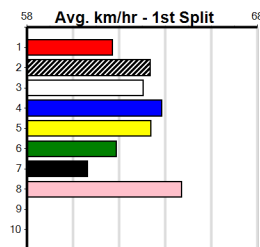

GPP LASER 3300 (275+ RANK)

Distance: 450m, Race Type: Grade 5, Total Prizemoney: $1,530
1st: $1,000, 2nd: $320, 3rd: $160, 4th: $50

Watchdog Tips:

Bet:

Form Box Wgt Dist Track Date Time BON Margin 1st/2nd (Time) PIR Checked Comment W/R Split 1 S/P Grade

SWANNY RIVER [5]
BDW Bitch Jan-21 Sire: FERNANDO BALE Dam: HOT JEAN
Owner(s): M Davis Trainer: Glenn Maxwell (Heathcote)
Winning Distances: < 300m (0) 300 - 399m (0) 400 - 499m (6) 500 - 599m (0) 600 - 699m (0) > 700m (0)
Winning Weights: 25.1(1) 25.2(1) 25.6(1) 26.2(1) 26.3(1) 26.5(1)
Box History table and Prize Best Starts table included.

HIGH ON LIFE (SA)[5]
F Bitch May-22 Sire: ZAMBORA BROCKIE Dam: NANGAR MIA
Owner(s): I Beattie Trainer: Ian Beattie (Laceyby)
Winning Distances: < 300m (0) 300 - 399m (0) 400 - 499m (1) 500 - 599m (2) 600 - 699m (0) > 700m (0)
Winning Weights: 28.6(1) 28.9(1) 30.0(1)
Box History table and Prize Best Starts table included.

ASTON RECALL [5]
BK Dog May-21 Sire: RAW ABILITY Dam: ASTON GISLE
Owner(s): R Borda Trainer: Andrew Symons (Bagshot)
Winning Distances: < 300m (0) 300 - 399m (1) 400 - 499m (4) 500 - 599m (0) 600 - 699m (0) > 700m (0)
Winning Weights: 29.2(1) 29.4(1) 29.6(1) 29.7(1) 30.1(1)
Box History table and Prize Best Starts table included.

YELLOW HAWK [5]
BD Dog Feb-21 Sire: SUPERIOR PANAMA Dam: BOBBY SOXER
Owner(s): H Wetzels Trainer: Hubertus Wetzels (Seymour)
Winning Distances: < 300m (1) 300 - 399m (1) 400 - 499m (4) 500 - 599m (1) 600 - 699m (0) > 700m (0)
Winning Weights: 30.6(1) 30.7(1) 31.4(1) 31.9(1) 32.2(1) 32.4(1) 32.6(1)
Box History table and Prize Best Starts table included.

LONG LEGS LIAM (WA)[5]
BK Dog Mar-21 Sire: SURE AS Dam: TALLULAH
Owner(s): C Davenport Trainer: Robert Hayes (Toolleen)
Winning Distances: < 300m (0) 300 - 399m (1) 400 - 499m (2) 500 - 599m (4) 600 - 699m (0) > 700m (0)
Winning Weights: 32.7(1) 32.8(1) 33.0(1) 33.2(1) 33.7(1) 34.0(1) 34.5(1)
Box History table and Prize Best Starts table included.

1

2

3

4

5