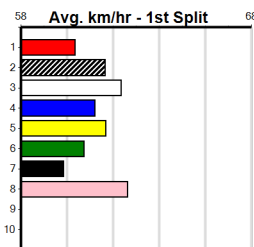

SPORTSBET GREEN TICKS (275+ RANK)

1
5:37PM

(VIC time)

Distance: 390m, Race Type: Maiden, Total Prizemoney: $1,530
1st: $1,000, 2nd: $320, 3rd: $160, 4th: $50

Watchdog Tips: ☐ ☐ ☐ ☐ ☐

Bet: ☐

Form Box	Wgt	Dist	Track	Date	Time	BON	Margin	1st/2nd (Time)	PIR	Checked	Comment	WR	Split 1	S/P	Grade

1

SMACKDOWN SHAKA [M]

RF Dog Dec-21 Sire: FERAL FRANKY Dam: TAYLOR JAYDE Trainer: Debbie Bewley (Pentland Hills)

Owner(s): D Bewley
Winning Distances: < 300m (0) 300 - 399m (0) 400 - 499m (0) 500 - 599m (0) 600 - 699m (0) > 700m (0)

Winning Weights:

6th (5)	31.7	390	BAL	R1	02-Jun-24	23.59	22.08	13.00 BELFAST LILY (22.74)	S/44	.	VO	.	8.78	$9.50	T3-M
6th (3)	31.3	390	BAL	R2	23-Jun-24	23.26	22.22	12.00 BARELLEN LACE (22.48)	M/66	.	.	.	8.97	$7.50	T3-M
6th (1)	31.2	390	SHP	R1	29-Jun-24	23.62	22.71	10.00 CHASING CHAPPY (22.95)	M/45	.	VO	.	8.87	$17.50	T3-M
4th (3)	31.4	390	BAL	R1	29-Jul-24	23.22	22.45	3.00L BEEN BLITZED (23.02)	Q/22	.	.	.	8.62	$4.00	M
5th (7)	32.1	390	WBL	R1	05-Aug-24	23.39	22.42	11.00 HEATHER BALE (22.64)	M/34	.	.	.	8.97	$13.90	M
7th (2)	32.2	390	WBL	R1	12-Aug-24	23.62	22.25	7.00L BYE BYE STAR (23.16)	S/65	.	V3	.	9.24	$5.40	M
8th (4)	31.6	390	WBL	R2	26-Aug-24	23.97	22.46	17.00 HARDSTYLE RUBY (22.82)	M/88	.	.	.	9.32	$73.20	M
7th (4)	31.5	390	BAL	R1	02-Sep-24	24.04	22.64	17.00 RING RING (22.90)	M/66	.	.	.	8.97	$4.60	M

Last 3 wins NOT included above

Bx	1st	2nd	3rd	4th	5th	6th	7th	8th
1		1					1	
2								1
3			2	1		1		
4					1		1	2
5						1		
6			1					
7	1		1	1				
8						1		2

Prize Best	$1250.00
Starts	23.26(4)-9/10/23
Trk/Dts	19-0-2-3
APM	2-0-0-0
APM	312

2

CEBU EXPRESS [M]

BK Bitch Nov-21 Sire: ALLEN DEED Dam: WINSOME WILLOW Trainer: Paula Boots (Merrigum)

Owner(s): I Maiolo
Winning Distances: < 300m (0) 300 - 399m (0) 400 - 499m (0) 500 - 599m (0) 600 - 699m (0) > 700m (0)

Winning Weights:

6th (3)	22.1	300	HVL	R1	05-May-24	17.88	16.69	13.00 WILD SERENA (17.01)	M/4	.	.	.	4.10	$39.70	M
8th (7)	22.5	350	HVL	R2	02-Jun-24	20.47	19.24	16.00 FLYING GENERAL (19.41)	M/7	.	.	.	6.96	$66.10	M
7th (8)	22.7	390	SHP	R2	20-Jun-24	23.89	22.20	14.00 BOULDER DASH (22.94)	M/77	.	.	.	9.11	$16.20	M
5th (5)	23.0	300	HVL	R2	05-Jul-24	17.61	16.98	6.00L FLYING BESSIE (17.20)	M/2	.	.	.	4.08	$50.00	T3-M
7th (7)	23.1	390	SHP	R1	19-Jul-24	24.03	22.28	18.00 SHY CABANG (22.78)	M/87	.	.	.	9.69	$38.20	M
3rd (1)	23.1	300	HVL	R1	23-Jul-24	17.47	16.72	1.25L PROVOCATION (17.38)	M/2	.	.	.	4.09	$79.70	T3-M
7th (2)	23.1	300	HVL	R9	02-Aug-24	17.91	16.98	9.50L WALTZING INFERNO (17.27)	M/3	.	.	.	4.11	$14.00	T3-M

Last 3 wins NOT included above

Bx	1st	2nd	3rd	4th	5th	6th	7th	8th
1			1					
2								1
3						1		
4								
5					1			
6								
7							1	1
8								1

Prize Best	$160.00
Starts	23.89(8)-20/6/24
Trk/Dts	7-0-0-1
APM	2-0-0-0
APM	128