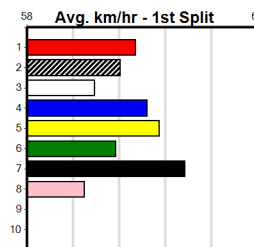

Distance: 450m, Race Type: Mixed 6/7, Total Prizemoney: $1,530
1st: $1,000, 2nd: $320, 3rd: $160, 4th: $50

Watchdog Tips:

Bet:

Form Box	Wgt	Dist	Track	Date	Time	BON	Margin	1st/2nd (Time)	PIR	Checked	Comment	WR	Split 1	S/P	Grade

1

MCIVOR MORGAN [6]

F Dog May-22 Sire: FERAL FRANKY Dam: MCIVOR VERNA Trainer: Julie Priest (Junortoun)

Owner(s): B Priest
Winning Distances: < 300m (0) 300 - 399m (0) 400 - 499m (1) 500 - 599m (1) 600 - 699m (0) > 700m (0)
Winning Weights: 34.6(1) 34.8(1)

5th (6)	34.4	500	BEN	R7	20-Jul-24	29.24	28.76	3.00L RANGER'S GIRL (29.05)	M/555	.	.	.	6.94	$15.40	RW
6th (4)	34.4	500	BEN	R7	24-Jul-24	29.02	28.47	6.50L SILVER MACHINE (28.59)	M/876	.	.	.	6.93	$20.80	6G
7th (1)	34.1	525	MEP	R3	31-Jul-24	31.90	29.92	23.00 SPIKE SPIEGEL (30.29)	M/7667	.	.	.	5.48	$30.80	X67
4th (4)	34.2	500	BEN	R7	07-Aug-24	28.94	28.36	6.50L HIGH ON LIFE (28.49)	S/766	.	.	.	7.01	$6.30	X67
8th (4)	34.1	600	MEA	R3	10-Aug-24	35.91	34.54	20.00 SHADOWS OF BLUE (34.54)	S/7788	.	.	.	9.50	$68.50	RW
6th (8)	34.3	500	BEN	R5	16-Aug-24	29.04	28.00	9.50L BLACK THUMB (28.38)	S/455	.	.	.	6.95	$43.40	X67
5th (1)	34.3	600	MEP	R6	21-Aug-24	35.37	34.40	14.00 WEST STAR (34.40)	M/4444	.	.	.	9.31	$82.10	RWH
3rd (4)	34.7	500	BEN	R7	28-Aug-24	28.82	28.26	1.75L CALM THE STORM (28.71)	S/664	.	.	.	6.89	$30.20	T3-RW

Last 3 wins NOT included above

1st (5)	34.8	425	BEN	R2	17-Apr-24	24.89	24.30	1.00L LIMIT MISS (24.94)	M/621	.	SW	.	6.82	$2.30	M
1st (4)	34.6	500	BEN	R5	03-Jul-24	28.88	28.26	1.00L PYRENEES CHATEAU (28.94)	S/653	.	SW	.	6.92	$2.90	X67

Bx	1st	2nd	3rd	4th	5th	6th	7th	8th
1					1			1
2								
3		1						1
4	1		1	1	1	1	1	1
5	1	1	1					2
6					1			1
7								2
8						2		

Prize Best	$3280.00
Starts	F5H
Trk/Dts	23-2-2-2
APM	0-0-0-0
	1788

2

KRAKEN ROLL [6]

F Dog Mar-22 Sire: ZAMBORA BROCKIE Dam: KRAKEN KATIE Trainer: Scott Stefanos (Longwood)

Owner(s): S Stefanos
Winning Distances: < 300m (0) 300 - 399m (1) 400 - 499m (0) 500 - 599m (1) 600 - 699m (0) > 700m (0)
Winning Weights: 31.5(1) 32.6(1)

7th (3)	32.1	390	SHP	R3	30-May-24	23.25	22.15	7.50L SCOTT SHENANIGAN (22.74)	Q/87	.	.	.	9.13	$34.30	7
6th (7)	31.8	390	SHP	R9	13-Jun-24	22.91	22.17	10.00 INTERSTATE GIRL (22.24)	M/67	.	.	.	9.14	$7.50	T3-7
6th (4)	31.6	390	SHP	R9	20-Jun-24	23.59	22.20	15.00 ASTON QUARTZ (22.57)	Q/66	.	.	.	9.54	$4.40	7
6th (4)	31.8	390	SHP	R3	27-Jun-24	23.03	22.29	5.00L HIRED HAND (22.68)	M/76	.	.	.	8.95	$22.40	7
3rd (3)	32.1	425	BEN	R4	07-Aug-24	24.71	24.28	2.00L SEE SPARKS FLY (24.57)	M/444	.	.	.	6.81	$5.40	7
8th (2)	33.1	450	SHP	R7	15-Aug-24	26.66	25.23	21.00 GO MICKY (25.23)	M/678	.	.	.	6.90	$8.80	X67
3rd (7)	32.5	500	BEN	R7	21-Aug-24	28.85	28.49	5.50L ALMOST IMMINENT (28.49)	M/344	.	.	.	6.81	$2.70	X67
1st (6)	32.6	500	BEN	R5	28-Aug-24	28.26	28.26	9.00L SUNNY MARIONVALE (28.89)	M/211	.	.	.	6.59	$8.80	T3-7

Last 3 wins NOT included above

1st (2)	31.5	390	SHP	R3	29-Apr-24	22.37	21.97	0.75L SWEET BEGONIA (22.42)	Q/11	.	.	.	8.54	$3.40	M

Bx	1st	2nd	3rd	4th	5th	6th	7th	8th
1								
2	1							1
3			1					1
4					1	2		
5							1	
6	1							
7			1					1
8								

Prize Best	$3170.00
Starts	26.66(2)-15/8/24
Trk/Dts	11-2-0-2
APM	1-0-0-0
	2162