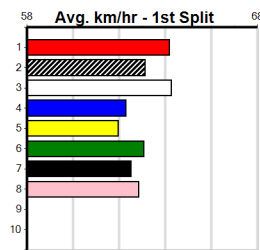

BYERS ELECTRICAL (275+ RANK)

Distance: 390m, Race Type: Grade 6, Total Prizemoney: $1,530
1st: $1,000, 2nd: $320, 3rd: $160, 4th: $50

Watchdog Tips:

Bet:

Form Box Wgt Dist Track Date Time BON Margin 1st/2nd (Time) PIR Checked Comment W/R Split 1 S/P Grade

ALONZO THRILLS [6] BIKs
BD Bitch Aug-21 Sire: FERNANDO BALE Dam: DANI THRILLS
Owner(s): A Hemingway
Trainer: Aroha Hemingway (Rochester)
Winning Distances: < 300m (0) 300 - 399m (0) 400 - 499m (2) 500 - 599m (0) 600 - 699m (0) > 700m (0)
Winning Weights: 26.5(1) 27.0(1)
Race results table with columns for rank, weight, sex, age, date, time, BON, margin, 1st/2nd time, PIR, checked, comment, W/R, split 1, S/P, grade.

Box History table for ALONZO THRILLS showing performance across different boxes (1-8) and splits (1st-8th). Includes Prize Best Starts, Trk/Dts, and APM.

IDYLLIC MEYER [6]
BK Bitch Oct-21 Sire: ALLEN DEED Dam: PENELOPES CRUZN
Owner(s): D Shovan
Trainer: David Shovan (Powlett Planes)
Winning Distances: < 300m (0) 300 - 399m (2) 400 - 499m (0) 500 - 599m (0) 600 - 699m (0) > 700m (0)
Winning Weights: 25.0(1) 25.9(1)
Race results table with columns for rank, weight, sex, age, date, time, BON, margin, 1st/2nd time, PIR, checked, comment, W/R, split 1, S/P, grade.

Box History table for IDYLLIC MEYER showing performance across different boxes (1-8) and splits (1st-8th). Includes Prize Best Starts, Trk/Dts, and APM.

CRAIG KEEPING (NSW)[6]
BK Dog May-22 Sire: MOGAMBO Dam: CAITLYN KEEPING
Owner(s): T Boehmke
Trainer: Thomas Boehmke (Narewillcock)
Winning Distances: < 300m (0) 300 - 399m (0) 400 - 499m (2) 500 - 599m (0) 600 - 699m (0) > 700m (0)
Winning Weights: 33.0(1) 33.4(1)
Race results table with columns for rank, weight, sex, age, date, time, BON, margin, 1st/2nd time, PIR, checked, comment, W/R, split 1, S/P, grade.

Box History table for CRAIG KEEPING showing performance across different boxes (1-8) and splits (1st-8th). Includes Prize Best Starts, Trk/Dts, and APM.

FUNKY FAUN [6]
DKBD Bitch Aug-21 Sire: HARD STYLE RICO Dam: FAUN FLAME
Owner(s): CCL (SYN), C Jackson, C Taylor, L Taylor
Trainer: Cameron Taylor (Neilborough)
Winning Distances: < 300m (0) 300 - 399m (1) 400 - 499m (1) 500 - 599m (0) 600 - 699m (0) > 700m (0)
Winning Weights: 26.9(1) 27.1(1)
Race results table with columns for rank, weight, sex, age, date, time, BON, margin, 1st/2nd time, PIR, checked, comment, W/R, split 1, S/P, grade.

Box History table for FUNKY FAUN showing performance across different boxes (1-8) and splits (1st-8th). Includes Prize Best Starts, Trk/Dts, and APM.

MINCHER MAGIC [6]
BE Dog Sep-21 Sire: AUSSIE INFRARED Dam: BECKY BALE
Owner(s): B Brown
Trainer: Brian Brown (Axedale)
Winning Distances: < 300m (0) 300 - 399m (1) 400 - 499m (1) 500 - 599m (0) 600 - 699m (0) > 700m (0)
Winning Weights: 31.1(1) 31.9(1)
Race results table with columns for rank, weight, sex, age, date, time, BON, margin, 1st/2nd time, PIR, checked, comment, W/R, split 1, S/P, grade.