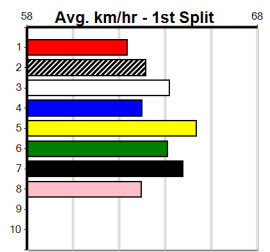

TOP CAT VIDEO (275+ RANK)

4

6:43PM

(VIC time)

Distance: 390m, Race Type: Grade 5, Total Prizemoney: $1,530
1st: $1,000, 2nd: $320, 3rd: $160, 4th: $50

Watchdog Tips:

Bet:

Form Box	Wgt	Dist	Track	Date	Time	BON	Margin	1st/2nd (Time)	PIR	Checked	Comment	WR	Split 1	S/P	Grade

MAGIC LIES (NSW)[5]

BE Bitch Oct-20 Sire: PAW LICKING Dam: MAGIC LIAR
Owner(s): INTEGRITY CHASING (SYN), T Cogger, M Cogger Trainer: Brenda Kinder (Girgarre)
Winning Distances: < 300m (0) 300 - 399m (3) 400 - 499m (7) 500 - 599m (0) 600 - 699m (0) > 700m (0)
Winning Weights: 25.0(1) 25.2(1) 25.5(1) 25.8(1) 26.4(1) 26.6(2) 27.1(2) 27.9(1)

6th (5)	27.1	390	SHP	R12	29-Jun-24	23.13	22.71	5.50L DESMONDE (22.77)	M/15	.	.	.	8.64	$31.90	T3-5
2nd (8)	27.2	390	SHP	R12	06-Jul-24	22.71	22.22	5.50L NORTHERN REGIE (22.35)	M/33	.	.	.	8.79	$8.40	5
6th (2)	27.6	390	SHP	R11	11-Jul-24	22.94	22.09	13.00 ORIENTAL OPHELIA (22.09)	M/56	.	.	.	9.04	$13.40	T3-5
2nd (6)	27.8	390	SHP	R4	19-Jul-24	22.74	22.28	3.5L KNICKED OFF (22.51)	Q/22	.	.	.	8.88	$11.80	5
8th (6)	27.5	390	SHP	R4	25-Jul-24	23.58	22.20	14.00 ROMENA CHARM (22.60)	M/68	.	.	.	9.05	$13.30	T3-5
4th (4)	27.6	390	SHP	R3	10-Aug-24	22.84	22.14	4.75L HALEIGH VELLA (22.50)	M/55	.	.	.	8.80	$13.70	5
7th (4)	27.7	390	SHP	R12	15-Aug-24	23.34	22.36	13.00 ULNA (22.49)	M/78	.	.	.	8.90	$6.30	5
5th (1)	27.4	425	BEN	R11	21-Aug-24	25.20	24.10	7.50L NANNA'S BLUE BOY (24.70)	M/675	.	.	.	6.88	$4.80	5

Last 3 wins NOT included above

1st (2)	26.4	390	WBL	R11	15-Jun-23	22.12	21.82	2.50L WILLFUL BALE (22.28)	M/11	.	.	.	8.67	$7.70	5
1st (3)	27.1	390	SHP	R5	19-Oct-23	22.51	22.23	0.50L TASMAN HOPE (22.54)	M/22	.	SW	.	8.62	$6.60	T3-5
1st (8)	27.9	425	BEN	R11	15-May-24	24.48	24.04	2.50L HOLLYWOOD FRANKY	M/111	.	.	.	6.65	$12.10	T3-5

Box History

Bx	1st	2nd	3rd	4th	5th	6th	7th	8th
1	2	1	1	2				1
2	2	1	1	1	3	1		
3	2			1		1	2	
4	2	2	3	3		4	2	
5		1	1	1		3	2	
6	2	1	1	1	2	1	2	3
7	1	2	2	2	1			1
8	1	2	1	1		1		

Prize Best Starts Trk/Dts APM $22425.00
22.35(6)-18/12/23
76-10-12-8
23-1-4-4
2820