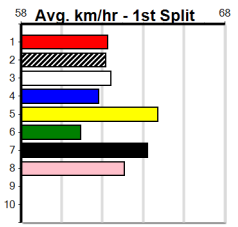

Shepparton

SHEPPARTON RACE 13 (275+ RANK)

13 (E1)

6:36PM

(VIC time)

Distance: 390m, Race Type: Grade 5, Total Prizemoney: \$1,530
1st: \$1,000, 2nd: \$320, 3rd: \$160, 4th: \$50

Watchdog Tips: [0] [0] [0] [0] **Bet:** .