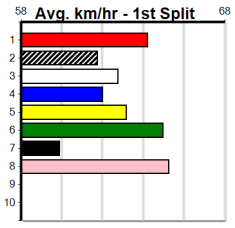

Shepparton

10

5:39PM

(VIC time)

GPP LASER3300 (275+ RANK)

Distance: 390m, Race Type: Grade 7, Total Prizemoney: \$1,530
1st: \$1,000, 2nd: \$320, 3rd: \$160, 4th: \$50

Watchdog Tips:

0 0 0 0