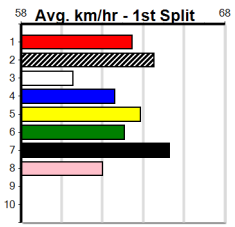

ONE MORE RACE TO GO (275+ RANK)

12

6:18PM

(VIC time)

Distance: 390m, Race Type: Grade 5, Total Prizemoney: \$1,530
1st: \$1,000, 2nd: \$320, 3rd: \$160, 4th: \$50

Watchdog Tips:

0 0 0 0

Bet: