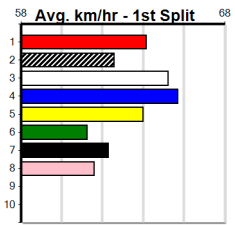

Watchdog Tips:

0 0 0 0

Bet:

Form Box Weight Dist Track Date Time BON Margin 1st/2nd (Time) PIR Checked Comment W/R Split 1 S/P Grade

1 IMPRESARIO (NSW)[5]													Winning Boxes												
BK	D	Apr-20 ASTON DEE BEE			RAGADEEN			1	2	3	4	5	6	7	8	1	2	3	4	5	6	7	8		
Trainer: Jye Formosa (Heathcote)																									
5th	(2)	34.6	390	SHP	R5	15-Aug-24	22.59	22.36	3.25L GOLD GIZMO (22.37)			M/22	.	.	.	8.62	$9.50	5	Prize	$17,785.00					
6th	(2)	34.2	425	BEN	R5	21-Aug-24	24.88	24.10	8.00L MY GIRL PIPER (24.34)			M/435	.	.	.	6.72	$5.60	5	Best	22.59					
3rd	(4)	34.1	390	SHP	R3	05-Sep-24	22.83	22.17	5.50L GENERAL WINSTON (22.48)			Q/22	.	.	.	8.62	$19.50	T3-5	Starts	40-8-6-4					
8th	(7)	34.2	390	BAL	R4	09-Sep-24	23.38	22.01	7.50L ZAPPY BALE (22.88)			S/77	.	.	.	8.80	$9.60	T3-5	Trk/Dst	5-0-1-1					
Owner(s): J Formosa																									
													APM								$1010				

2 JUICE [5]													Winning Boxes												
BK	B	Nov-20 MY REDEEMER			SHIMA BLAZE			1	2	3	4	5	6	7	8	1	2	3	4	5	6	7	8		
Trainer: Jye Formosa (Heathcote)																									
3rd	(5)	29.4	390	BAL	R12	18-Aug-24	22.94	22.21	9.50L MAN OF COURAGE (22.29)			M/35	.	.	.	8.59	$14.10	T3-5	Prize	$27,225.00					
5th	(7)	29.7	390	SHP	R4	22-Aug-24	22.99	22.33	7.00L URANA WHIRLWIND (22.52)			M/77	.	.	.	8.92	$8.90	T3-5	Best	22.39					
4th	(8)	29.3	390	BAL	R10	02-Sep-24	22.77	22.64	1.5L HARTLAND PRINCE (22.66)			M/22	.	.	.	8.54	$8.10	5	Starts	117-14-16-16					
5th	(4)	29.6	390	SHP	R4	07-Sep-24	22.85	22.49	5.50L IN THEIR HONOUR (22.49)			M/55	.	.	.	8.79	$6.30	5	Trk/Dst	24-3-3-1					
Owner(s): J Formosa																									
													APM								$4244				

3 FOXY FAUN [5]													Winning Boxes												
BD	B	Aug-21 HARD STYLE RICO			FAUN FLAME			1	2	3	4	5	6	7	8	1	2	3	4	5	6	7	8		
Trainer: Cameron Taylor (Neilborough)																									
3rd	(1)	28.3	390	SHP	R12	04-Jul-24	22.61	22.18	2.50L EXPRESS PACK (22.44)			Q/22	.	V5	.	8.48	$7.40	T3-5	Prize	$7,335.00					
7th	(8)	28.7	390	SHP	R12	29-Aug-24	23.16	22.11	7.50L GLOBAL HERO (22.66)			M/36	.	.	.	8.84	$11.00	5	Best	22.56					
5th	(8)	28.8	390	BAL	R12	01-Sep-24	23.32	22.35	8.50L SINGLE FLICKER (22.74)			M/64	.	.	.	8.88	$8.80	T3-5	Starts	42-3-5-8					
3rd	(2)	28.6	390	SHP	R11	07-Sep-24	22.62	22.49	2.00L DASH OF CRIMSON (22.49)			Q/11	.	.	.	8.59	$8.60	5	Trk/Dst	9-0-2-3					
Owner(s): CCL (SYN), C Jackson, C Taylor, L Taylor																									
													APM								$1139				

4 ESPECIAL BLONDE [5]													Winning Boxes												
RF	B	Jul-20 ORSON ALLEN			ANTARCTIC LASS			1	2	3	4	5	6	7	8	1	2	3	4	5	6	7	8		
Trainer: Peter Knott (Carnegie)																									
6th	(7)	27.9	350	HVL	R8	01-Jul-24	20.03	19.65	5.50L SUPERFLY GIRL (19.67)			Q/4	.	.	.	6.67	$33.10	T3-5	Prize	$15,795.00					
4th	(6)	27.2	350	HVL	R8	12-Jul-24	19.78	19.47	2.50L ASTON MONARCHY (19.61)			M/7	.	.	.	6.65	$23.70	T3-5	Best	22.28					
5th	(2)	27.5	300	HVL	R5	09-Aug-24	17.17	16.90	1.75L MYSTIC LOVE (17.06)			M/5	.	.	.	4.07	$6.90	T3-5	Starts	39-7-8-6					
7th	(4)	27.2	390	SHP	R5	22-Aug-24	23.05	22.33	3.75L CARAJILLO (22.80)			Q/67	.	.	.	8.69	$9.90	T3-5	Trk/Dst	3-0-1-0					
Owner(s): P Knott																									
													APM								$1221