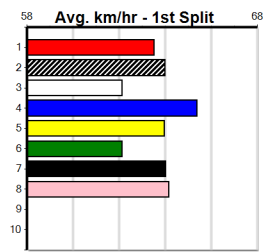

SPORTSBET SAME RACE MULTI (275+ RANK)

5

3:54PM

(VIC time)

Distance: 390m, Race Type: Grade 5, Total Prizemoney: $1,530
1st: $1,000, 2nd: $320, 3rd: $160, 4th: $50

Watchdog Tips:

Bet:

Form Box	Wgt	Dist	Track	Date	Time	BON	Margin	1st/2nd (Time)	PIR	Checked	Comment	WR	Split 1	S/P	Grade

CRUSOE RICO [5]

RBD Dog Feb-22 **Sire: HARD STYLE RICO** **Dam: CRACKED SODA**

Owner(s): K Abela

Winning Distances: < 300m (0) 300 - 399m (0) 400 - 499m (4) 500 - 599m (1) 600 - 699m (0) > 700m (0)

Winning Weights: 32.8(1) 33.0(2) 33.6(2)

3rd (1)	34.2	450	SHP	R8	25-Jul-24	25.70	25.59	1.5L YOU YANG YAALA (25.59)	S/422	.	.	.	6.81	$2.10	T3-5
3rd (2)	33.5	525	MEP	R4	31-Jul-24	30.86	29.92	6.00L RASHID (30.45)	Q/1113	.	.	.	5.15	$5.00	RW
7th (5)	33.8	390	SHP	R10	05-Aug-24	22.70	22.08	7.50L OCEAN BURN (22.19)	M/87	.	SW	.	8.78	$18.30	5
6th (8)	34.0	500	BEN	R6	14-Aug-24	28.96	28.07	13.00 CRIMSON CANNON (28.07)	M/455	.	.	.	6.77	$4.20	T3-5
5th (6)	33.7	500	BEN	R8	21-Aug-24	28.95	28.49	3.75L MILLERS ROAD (28.70)	M/766	.	.	.	6.93	$4.50	5
3rd (1)	33.5	450	BAL	R8	25-Aug-24	26.06	25.50	0.75L KERATIN (26.01)	M/333	.	.	.	6.69	$2.30	T3-5
1st (6)	33.6	425	BEN	R12	28-Aug-24	24.29	24.19	5.00L SWANNY RIVER (24.63)	M/411	.	.	.	6.71	$2.00	T3-5
8th (2)	33.2	525	MEP	R6	04-Sep-24	30.96	30.09	6.50L WHATEVER HE SAID (30.52)	S/8556	.	.	.	5.34	$10.50	5

Last 3 wins NOT included above

1st (1)	33.0	500	BEN	R7	17-Apr-24	28.51	28.28	0.10L TWENTY DEEP (28.51)	M/111	.	.	.	6.61	$1.60	X67
1st (2)	32.8	425	BEN	R9	11-May-24	24.05	24.05	0.50L FULL BARREL (24.08)	M/221	.	.	.	6.56	$2.50	6G
1st (1)	33.0	425	BEN	R12	17-May-24	24.24	23.88	1.5L DEEP PURPLE (24.33)	M/332	.	.	.	6.61	$2.80	5

Trainer: Julie Abela (Echuca)
ENG BEN 2024-09-11

Box History

Bx	1st	2nd	3rd	4th	5th	6th	7th	8th
1	2	1	2	1				
2	1		1			1		1
3	1						2	
4								
5							1	
6	1				1		2	
7					1			
8						1		1

Prize Best Starts $7840.00
22.70(5)-5/8/24

Trk/Dts 21-5-1-3

APM 1-0-0-0
4503