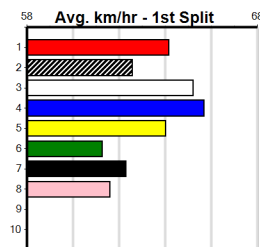

Distance: 390m, Race Type: Grade 5, Total Prizemoney: $1,530
1st: $1,000, 2nd: $320, 3rd: $160, 4th: $50

Watchdog Tips:

Bet:

Form Box	Wgt	Dist	Track	Date	Time	BON	Margin	1st/2nd (Time)	PIR	Checked	Comment	WR	Split 1	S/P	Grade

IMPRESARIO (NSW)[5]
BK Dog Apr-20 Sire: ASTON DEE BEE Dam: RAGADEEN Trainer: Jye Formosa (Heathcote)
Owner(s): J Formosa
Winning Distances: < 300m (0) 300 - 399m (3) 400 - 499m (5) 500 - 599m (0) 600 - 699m (0) > 700m (0)
Winning Weights: 33.8(2) 33.9(1) 34.2(2) 34.3(2) 34.5(1)

4th (8)	34.0	390	WBL	R6	24-Jun-24	22.69	22.13	1.75L GOLDEN SCOTCH (22.58)	Q/11	.	.	.	8.72	$17.10	5
7th (8)	34.0	390	BAL	R4	29-Jul-24	23.30	22.45	9.50L MORAINÉ MIA (22.64)	S/46	.	.	.	8.70	$7.30	5
6th (1)	34.4	390	SHP	R4	08-Aug-24	23.03	22.32	6.00L DAKODA SUNSET (22.62)	Q/14	.	.	.	8.53	$9.50	T3-5
2nd (8)	34.3	390	WBL	R4	12-Aug-24	22.58	22.25	0.50L JELLICENT BALE (22.55)	M/11	.	.	.	8.66	$4.30	5
5th (2)	34.6	390	SHP	R5	15-Aug-24	22.59	22.36	3.25L GOLD GIZMO (22.37)	M/22	.	.	.	8.62	$9.50	5
6th (2)	34.2	425	BEN	R5	21-Aug-24	24.88	24.10	8.00L MY GIRL PIPER (24.34)	M/435	.	.	.	6.72	$5.60	5
3rd (4)	34.1	390	SHP	R3	05-Sep-24	22.83	22.17	5.50L GENERAL WINSTON (22.48)	Q/22	.	.	.	8.62	$19.50	T3-5
8th (7)	34.2	390	BAL	R4	09-Sep-24	23.38	22.01	7.50L ZAPPY BALE (22.88)	S/77	.	.	.	8.80	$9.60	T3-5

Last 3 wins NOT included above

1st (1)	34.3	400	MAT	R7	06-Jun-22	22.87	22.36	0.75L GO JACK (22.91)	111	.	111	.	5.31	$1.18	5H
1st (8)	33.9	400	MAT	R7	13-Jun-22	22.64	22.38	1.00L WORLD GONE MAD (22.71)	331	.	331	.	5.37	$4.00	5F
1st (2)	34.5	388	GOS	R12	19-Jul-22	22.09	22.09	4.75L MR. FLIP FLOP (22.42)	111	.	111	.	10.06	$1.75	X34

Box History

Bx	1st	2nd	3rd	4th	5th	6th	7th	8th
1	1	2					1	
2	2				2	1		1
3							1	
4	1	2	2	1			1	
5	1	1	1	1	1	1		
6					1			
7	1		1	2				2
8	3	3	1	1			1	2

Prize Best Starts Trk/Dts APM

Prize	$17785.00
Best Starts	22.59(2)-15/8/24
Trk/Dts	40-8-6-4
APM	5-0-1-1 1010