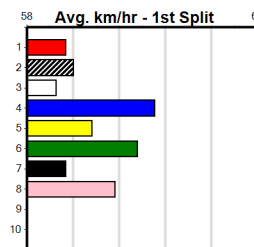

REJUVENATE @ STUD (275+ RANK)

Distance: 450m, Race Type: Maiden, Total Prizemoney: $1,530
1st: $1,000, 2nd: $320, 3rd: $160, 4th: $50

Watchdog Tips:

Bet:

Form	Box	Wgt	Dist	Track	Date	Time	BON	Margin	1st/2nd (Time)	PIR	Checked	Comment	WR	Split 1	S/P	Grade

1

PERTINACIOUS [M]

F Dog Aug-21 Sire: WHISKEY RIOT Dam: CRUISING BY
Owner(s): R Radford Trainer: Bruce Stirling (Myers Flat)
Winning Distances: < 300m (0) 300 - 399m (0) 400 - 499m (0) 500 - 599m (0) 600 - 699m (0) > 700m (0)

Winning Weights:

5th (6)	30.6	390	BAL	R1	03-Jan-24	22.86	21.90	5.00L HARRY BALE (22.51)	M/77					8.77	$5.00	MH
7th (2)	31.3	400	GEL	R1	22-Jan-24	23.66	22.63	14.00 ASTON ARETHA (22.70)	M/88					9.02	$5.20	M
4th (6)	31.5	400	GEL	R9	20-Feb-24	23.36	22.58	9.50L BAKIS BALE (22.72)	M/64					8.84	$10.30	T3-M
4th (6)	31.2	450	BAL	R2	26-Feb-24	26.06	25.58	2.75L LISA INTENTION (25.87)	M/557			W		7.25	$12.80	T3-M
3rd (7)	31.7	390	WBL	R2	11-Mar-24	22.73	22.17	1.25L ASTON ACCORD (22.66)	M/55					9.34	$1.60	M
6th (8)	31.4	460	GEL	R3	15-Mar-24	26.64	25.73	9.50L BLUE JAZZ (25.98)	M/776					7.03	$41.80	M
6th (5)	32.1	425	BEN	R2	07-Aug-24	25.00	24.28	7.50L LAST BURST (24.50)	M/776					7.07	$4.50	M
6th (6)	31.6	450	SHP	R2	07-Sep-24	26.69	25.49	7.00L LONG LEVERS (26.22)	M/676					7.02	$3.90	M

Last 3 wins NOT included above

Box History

Bx	1st	2nd	3rd	4th	5th	6th	7th	8th
1								
2								1
3								
4								
5						1		
6				2	1	1		
7		1						
8						1		

Prize Best $260.00
Starts 26.69(6)-7/9/24
Trk/Dts 8-0-0-1
APM 1-0-0-0
52

2

KRAKEN HONEY [M]

F Bitch Jan-23 Sire: ASTON RUPEE Dam: KRAKEN DOLL
Owner(s): EYLES (SYN), K Eyles, H Eyles, D Eyles Trainer: Kevin Eyles (Murchison)
Winning Distances: < 300m (0) 300 - 399m (0) 400 - 499m (0) 500 - 599m (0) 600 - 699m (0) > 700m (0)

Winning Weights:

8th (8)	26.4	425	BEN	R1	09-Aug-24	24.95	23.88	10.00 PEAKY AVENGER (24.27)	M/788					6.88	$13.80	M
6th (8)	26.4	390	SHP	R1	26-Aug-24	23.34	22.16	13.00 DARRA RUBY (22.44)	M/56			W		9.14	$14.80	MH
6th (4)	26.4	450	SHP	R2	29-Aug-24	26.59	25.54	7.00L MISS LUNA (26.12)	M/788					7.03	$5.70	M

Last 3 wins NOT included above

Box History

Bx	1st	2nd	3rd	4th	5th	6th	7th	8th
1								
2								
3								
4						1		
5								
6								
7							1	
8								1

Prize Best $0.00
Starts 26.59(4)-29/8/24
Trk/Dts 3-0-0-0
APM 1-0-0-0
0