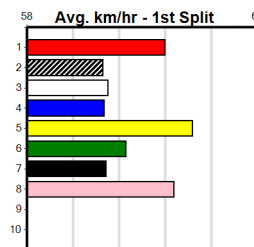

ELITE COLLARS & LEADS (275+ RANK)

2

2:44PM

(VIC time)

Distance: 390m, Race Type: Maiden, Total Prizemoney: $1,530
1st: $1,000, 2nd: $320, 3rd: $160, 4th: $50

Watchdog Tips:

Bet:

Form Box	Wgt	Dist	Track	Date	Time	BON	Margin	1st/2nd (Time)	PIR	Checked	Comment	WR	Split 1	S/P	Grade

1

TYRANT TYRIAN [M]

BD Dog Nov-21 **Sire:** FERNANDO BALE **Dam:** UNTIL DAWN
Owner(s): AS TIME GOES BY (SYN), J D'altorio, R Francis, G Barbara, E Barbara
Trainer: Jack Clarke (Creswick)
Winning Distances: < 300m (0) 300 - 399m (0) 400 - 499m (0) 500 - 599m (0) 600 - 699m (0) > 700m (0)
Winning Weights:

4th (6)	28.8	390	WBL	R1	24-Jun-24	23.26	22.13	13.00 TUBMAN'S LEGACY (22.36)	M/44	. . .	. . .	. . .	9.22	$32.80	M
5th (4)	28.0	300	HVL	R1	23-Jul-24	17.66	16.72	4.00L PROVOCATION (17.38)	M/6	. . .	. . .	. . .	4.14	$13.90	T3-M
8th (3)	28.1	300	HVL	R2	26-Jul-24	17.61	16.76	6.00L DAMAGED PANEL (17.21)	M/6	. . .	. . .	. . .	4.16	$5.90	T3-M
5th (7)	28.1	350	HVL	R1	02-Aug-24	20.21	19.11	4.00L I'M A TREASURE (19.94)	M/2	. . .	. . .	. . .	6.74	$22.60	T3-M
4th (7)	28.3	350	HVL	R1	05-Aug-24	20.21	19.55	3.25L IZAKAYA LAD (19.99)	M/3	. . .	. . .	. . .	6.71	$25.20	T3-M
3rd (3)	28.4	350	HVL	R2	12-Aug-24	20.07	19.47	4.25L WESTERN FEEL (19.78)	M/3	. . .	. . .	. . .	6.71	$4.10	M
6th (1)	28.3	300	HVL	R1	16-Aug-24	17.45	16.77	3.25L DEMONIC SPIRIT (17.24)	S/7	. . .	. . .	. . .	4.17	$40.20	T3-M
5th (8)	28.7	350	HVL	R2	30-Aug-24	20.11	19.45	7.50L ALL IN OLLIE (19.60)	M/5	. . .	. . .	. . .	6.83	$67.90	T3-M

Last 3 wins NOT included above

Box History

Bx	1st	2nd	3rd	4th	5th	6th	7th	8th
1								
2								
3			1	1		1	1	
4								1
5				2	1			1
6					1			
7					1	1		
8	1							

Prize Best $1015.00
Starts 23.47(2)-13/6/24
Trk/Dts 19-0-1-2
APM 1-0-0-0
537

2

REAR VISION [M]

BD Dog Jan-22 **Sire:** TOMMY SHELBY **Dam:** KATEY PENNY
Owner(s): Vic Pub Punters (SYN), J Hippisley, A Coonerty, G Gregg
Trainer: Scott Stefanos (Longwood)
Winning Distances: < 300m (0) 300 - 399m (0) 400 - 499m (0) 500 - 599m (0) 600 - 699m (0) > 700m (0)
Winning Weights:

2nd (2)	35.6	425	BEN	R1	01-Mar-24	24.44	23.62	4.50L OUR TITAN (24.13)	M/333	. . .	. . .	. . .	6.73	$7.10	M
8th (8)	35.9	425	BEN	R3	08-Mar-24	25.00	23.69	18.00 MYRNIONG STORM (23.81)	M/446	. . .	. . .	. . .	6.71	$6.20	M
5th (5)	35.7	450	SHP	R2	01-Apr-24	26.10	25.11	9.00L MAGNET MOVER (25.48)	M/886	. . .	. . .	. . .	6.94	$24.00	M
6th (8)	35.5	450	SHP	R3	05-Apr-24	26.78	25.14	19.00 PAGE ONE NEWS (25.49)	M/658	. . .	. . .	. . .	7.01	$6.00	M
7th (7)	34.7	450	SHP	R2	19-Jul-24	26.55	25.70	12.00 MONEY PALACE (25.76)	M/667	. . .	. . .	. . .	6.99	$5.40	M
8th (6)	34.7	450	SHP	R1	25-Jul-24	26.59	25.59	7.50L CAN'T PARK THERE (26.07)	Q/588	. . .	. . .	. . .	7.24	$6.80	T3-M

Last 3 wins NOT included above

Box History

Bx	1st	2nd	3rd	4th	5th	6th	7th	8th
1								
2		1						
3								
4								
5					1			
6								1
7							1	
8						1		1

Prize Best $520.00
Starts FSTD
Trk/Dts 6-0-1-0
APM 0-0-0-0
104