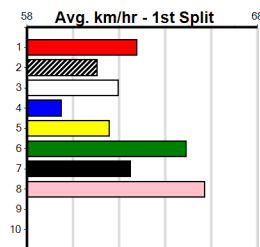

Watchdog Tips:

Bet:

Form Box	Wgt	Dist	Track	Date	Time	BON	Margin	1st/2nd (Time)	PIR	Checked	Comment	WR	Split 1	S/P	Grade

GREYSYND LARRY [7]
BK Dog Aug-22 Sire: BLACK MAGIC OPAL Dam: PROMOTE
Owner(s): Greysynd Racing (SYN), W Owen, J Chilcott, A Long Trainer: Michael Chilcott (Heathcote)
Winning Distances: < 300m (0) 300 - 399m (0) 400 - 499m (1) 500 - 599m (0) 600 - 699m (0) > 700m (0)
Winning Weights: 33.3(1)

3rd (4)	32.9	425	BEN	R2	02-Aug-24	24.28	23.70	6.50L KRAKEN WHISKY (23.83)	M/333	.	.	.	6.69	$6.20	M
4th (2)	32.8	425	BEN	R1	09-Aug-24	24.69	23.88	6.50L PEAKY AVENGER (24.27)	M/544	.	.	.	6.80	$2.60	M
4th (4)	32.8	410	HOR	R2	17-Aug-24	24.27	23.09	3.25L UNITY BALE (24.05)	M/66	.	.	.	10.83	$2.40	M
1st (8)	33.3	450	SHP	R3	22-Aug-24	25.56	25.56	4.25L ULTIMATE ROCKET (25.85)	M/321	.	SW	.	6.78	$1.70	T3-M
8th (4)	33.4	450	SHP	R7	29-Aug-24	26.81	25.54	19.00 MAX ROSE (25.54)	M/788	.	V3	.	7.02	$3.00	X67

Last 3 wins NOT included above

Box History

Bx	1st	2nd	3rd	4th	5th	6th	7th	8th
1								
2								
3				1				
4								
5								
6								
7								
8	1							

Prize Best	$1410.00
Starts	25.56(8)-22/8/24
Trk/Dts	5-1-0-1
APM	2-1-0-0
APM	1343

LONG LEVERS [7]
BK Dog Jan-22 Sire: BERNARDO Dam: MANILA ROSE
Owner(s): J Formosa Trainer: Jye Formosa (Heathcote)
Winning Distances: < 300m (0) 300 - 399m (0) 400 - 499m (1) 500 - 599m (0) 600 - 699m (0) > 700m (0)
Winning Weights: 36.9(1)

7th (7)	36.5	425	BEN	R2	21-Jun-24	26.15	23.62	22.00 CORNHILL STORM (24.61)	M/567	.	V10	.	6.75	$23.50	M
3rd (7)	36.3	450	SHP	R2	01-Jul-24	26.51	25.39	6.50L ASTON ACACIA (26.08)	S/545	.	.	.	7.05	$10.50	M
5th (6)	37.0	450	SHP	R1	04-Jul-24	26.52	25.50	13.00 JAIMANDY FRANK (25.65)	S/666	.	.	.	7.10	$7.10	T3-M
6th (8)	36.7	390	SHP	R1	08-Aug-24	23.26	22.32	7.50L SASSY PANAMA (22.75)	S/67	.	.	.	8.97	$7.00	T3-M
6th (6)	36.8	390	SHP	R1	15-Aug-24	23.09	22.36	5.00L MAJOR BASIL (22.74)	S/86	.	.	.	9.14	$17.40	M
5th (8)	36.8	425	BEN	R2	21-Aug-24	25.17	24.10	9.00L KURRACA JINNIE (24.57)	M/455	.	.	.	6.92	$4.10	M
4th (7)	36.7	500	BEN	R1	28-Aug-24	29.54	28.26	17.00 JOLLY OLLIE (28.36)	M/554	.	.	.	6.96	$21.50	T3-M
1st (1)	36.9	450	SHP	R2	07-Sep-24	26.22	25.49	1.5L SPOKEN (26.31)	M/222	.	.	.	6.87	$7.90	M

Last 3 wins NOT included above

Box History

Bx	1st	2nd	3rd	4th	5th	6th	7th	8th
1	1							
2								
3								
4								
5								
6								
7								
8								

Prize Best	$1350.00
Starts	26.22(1)-7/9/24
Trk/Dts	8-1-0-1
APM	3-1-0-1
APM	1230