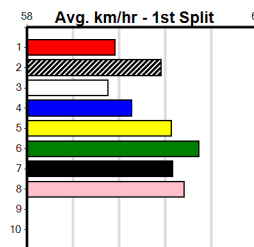

Distance: 390m, Race Type: Grade 7, Total Prizemoney: $1,530
1st: $1,000, 2nd: $320, 3rd: $160, 4th: $50

Watchdog Tips:

Bet:

Form Box	Wgt	Dist	Track	Date	Time	BON	Margin	1st/2nd (Time)	PIR	Checked	Comment	WR	Split 1	S/P	Grade

SPARKY BLUE [7]
BE Dog Jun-22 Sire: FERAL FRANKY Dam: COOL LIMIT
Owner(s): DOUGLAS ROMANO (SYN), R Douglas, F Romano Trainer: Robert Douglas (Heathcote)
Winning Distances: < 300m (0) 300 - 399m (0) 400 - 499m (1) 500 - 599m (0) 600 - 699m (0) > 700m (0)
Winning Weights: 33.8(1)

1st (1)	33.8	425	BEN	R2	01-Mar-24	24.15	23.62	2.50L BARREL DARRYL (24.32)	M/211				6.72	$3.00	M
6th (7)	34.0	425	BEN	R4	08-Mar-24	24.80	23.69	16.00 DASH OF WHISKY (23.69)	S/777				6.90	$7.20	X67
8th (8)	33.6	450	SHP	R5	11-Apr-24	26.01	25.34	9.50L MEPUNGA TILLY (25.35)	S/888		V5		6.86	$6.10	X67
4th (2)	34.0	425	BEN	R9	20-Apr-24	24.87	23.92	1.75L ASTON HOMARE (24.76)	S/655				6.81	$1.70	7
4th (8)	34.0	500	BEN	R7	24-Apr-24	29.19	28.24	7.00L ZIPPING GWEN (28.73)	S/844				6.96	$5.70	T3-RW

Last 3 wins NOT included above

Box History

Bx	1st	2nd	3rd	4th	5th	6th	7th	8th
1	1							
2								
3				1				
4								
5								
6								
7						1		
8				1				1

Prize Best	$1780.00
Starts	FSTD
Trk/Dts	5-1-0-0
APM	0-0-0-0
	376

SCOTT LIL DIVA [7]
BK Bitch Sep-22 Sire: ASTON RUPEE Dam: WHODAT DIVA
Owner(s): E Scott Trainer: Emma Scott (Tatura)
Winning Distances: < 300m (0) 300 - 399m (1) 400 - 499m (0) 500 - 599m (0) 600 - 699m (0) > 700m (0)
Winning Weights: 25.9(1)

6th (2)	25.3	390	SHP	R2	05-Aug-24	23.24	22.08	12.00 SODA PHOENIX (22.46)	M/55		SW		8.82	$11.00	M
3rd (6)	25.4	390	SHP	R1	12-Aug-24	22.36	22.05	4.50L OUR REGARDS (22.05)	M/33				8.64	$36.80	M
3rd (8)	25.8	390	SHP	R1	29-Aug-24	22.92	22.11	0.75L FAWN DINGO (22.88)	Q/22				8.91	$2.50	M
1st (8)	25.9	390	SHP	R2	02-Sep-24	22.63	21.92	4.50L UNLEASH GIGI (22.94)	M/11				8.60	$1.80	M
4th (7)	25.9	390	SHP	R9	05-Sep-24	22.71	22.17	6.00L HAMMER (22.32)	M/43				8.79	$6.80	T3-7

Last 3 wins NOT included above

Box History

Bx	1st	2nd	3rd	4th	5th	6th	7th	8th
1								
2								
3						1		
4								
5								
6			1					
7				1				
8	1		1					

Prize Best	$2175.00
Starts	22.36(6)-12/8/24
Trk/Dts	5-1-0-2
APM	5-1-0-2
	2175