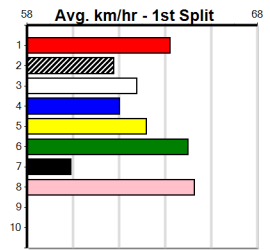

GPP LASER3300 (275+ RANK)

Distance: 390m, Race Type: Grade 7, Total Prizemoney: $1,530
1st: $1,000, 2nd: $320, 3rd: $160, 4th: $50

Watchdog Tips:

Bet:

Table with columns: Form Box, Wgt, Dist, Track, Date, Time, BON, Margin, 1st/2nd (Time), PIR, Checked, Comment, W/R, Split 1, S/P, Grade

WONDERFUL GIRL [7]
BK Bitch Apr-22
Sire: FERAL FRANKY Dam: WONDER MISS
Trainer: David Shovan (Powlett Planes)
Winning Distances: < 300m (0) 300 - 399m (1) 400 - 499m (0) 500 - 599m (0) 600 - 699m (0) > 700m (0)
Winning Weights: 26.9(1)
Race results table with columns: Rank, Box, Wgt, Dist, Track, Date, Time, BON, Margin, Name, Age, PIR, Checked, Comment, W/R, Split 1, S/P, Grade, Prize

Box History table for WONDERFUL GIRL [7]
Prize Best Starts Trk/Dts APM

BEAR IT IS [7]
BD Dog May-22
Sire: BLUE MOON RISING Dam: SANDY'S MY NAME
Trainer: Riana Groom (Seymour)
Winning Distances: < 300m (0) 300 - 399m (1) 400 - 499m (0) 500 - 599m (0) 600 - 699m (0) > 700m (0)
Winning Weights: 32.6(1)
Race results table with columns: Rank, Box, Wgt, Dist, Track, Date, Time, BON, Margin, Name, Age, PIR, Checked, Comment, W/R, Split 1, S/P, Grade, Prize

Box History table for BEAR IT IS [7]
Prize Best Starts Trk/Dts APM

SHE'S NAUTICAL [7]
BK Bitch Apr-22
Sire: SHIMA SHINE Dam: SCOTTISH PRIDE
Trainer: Jye Formosa (Heathcote)
Winning Distances: < 300m (0) 300 - 399m (1) 400 - 499m (0) 500 - 599m (0) 600 - 699m (0) > 700m (0)
Winning Weights: 28.1(1)
Race results table with columns: Rank, Box, Wgt, Dist, Track, Date, Time, BON, Margin, Name, Age, PIR, Checked, Comment, W/R, Split 1, S/P, Grade, Prize

Box History table for SHE'S NAUTICAL [7]
Prize Best Starts Trk/Dts APM

MY MATE HUX [7]
BD Dog Nov-21
Sire: FERAL FRANKY Dam: NICKO DANCER
Trainer: Julie Hall (Dingee)
Winning Distances: < 300m (0) 300 - 399m (1) 400 - 499m (0) 500 - 599m (0) 600 - 699m (0) > 700m (0)
Winning Weights: 29.3(1)
Race results table with columns: Rank, Box, Wgt, Dist, Track, Date, Time, BON, Margin, Name, Age, PIR, Checked, Comment, W/R, Split 1, S/P, Grade, Prize

Box History table for MY MATE HUX [7]
Prize Best Starts Trk/Dts APM

JUST ANGELIC [7]
BEED Bitch Apr-22
Sire: FERNANDO BALE Dam: BIVOUC
Trainer: William Mcneil (Donvale)
Winning Distances: < 300m (0) 300 - 399m (0) 400 - 499m (1) 500 - 599m (0) 600 - 699m (0) > 700m (0)
Winning Weights: 25.5(1)
Race results table with columns: Rank, Box, Wgt, Dist, Track, Date, Time, BON, Margin, Name, Age, PIR, Checked, Comment, W/R, Split 1, S/P, Grade, Prize

Box History table for JUST ANGELIC [7]
Prize Best Starts Trk/Dts APM

1

2

3

4

5