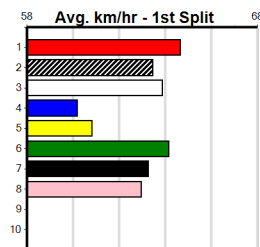

TOP CAT VIDEO (275+ RANK)

Distance: 450m, Race Type: Grade 5, Total Prizemoney: $1,530
1st: $1,000, 2nd: $320, 3rd: $160, 4th: $50

Watchdog Tips:

Bet:

Table with columns: Form Box, Wgt, Dist, Track, Date, Time, BON, Margin, 1st/2nd (Time), PIR, Checked, Comment, W/R, Split 1, S/P, Grade

OH CRIKEY (NSW)[5]
BK Dog Nov-21 Sire: FLYING RICCIARDO Dam: FANTASTIC DAISY
Owner(s): W Green
Trainer: Wade Green (Parwan)
Winning Distances: < 300m (0) 300 - 399m (1) 400 - 499m (3) 500 - 599m (0) 600 - 699m (0) > 700m (0)
Winning Weights: 30.5(1) 31.1(1) 31.3(1) 31.5(1)
Box History table and Prize Best Starts Trk/Dts APM

SNOW ROYALE (NSW)[5]
DKBD Bitch Apr-21 Sire: FERNANDO BALE Dam: SNOW FANTASY
Owner(s): K Doidge
Trainer: Kenneth Doidge (Murchison)
Winning Distances: < 300m (0) 300 - 399m (0) 400 - 499m (3) 500 - 599m (0) 600 - 699m (0) > 700m (0)
Winning Weights: 28.5(1) 28.7(1) 28.8(1)
Box History table and Prize Best Starts Trk/Dts APM

GET IT DONE [5]
WBD Dog Jul-21 Sire: STAGGER Dam: JILLY BE BRAVE
Owner(s): G Gledhill
Trainer: Gavin Gledhill (Coomboona)
ENG BEN 2024-09-11
Winning Distances: < 300m (0) 300 - 399m (1) 400 - 499m (3) 500 - 599m (0) 600 - 699m (0) > 700m (0)
Winning Weights: 31.0(2) 31.7(1) 32.0(1)
Box History table and Prize Best Starts Trk/Dts APM

SHIMA JIM [5]
BK Dog Jan-21 Sire: DROOPYS BUICK Dam: SHIMA MIST
Owner(s): Hustlin (SYN), R Brittain, K Omerogullari
Trainer: Shane Jackson (Myrningong)
Winning Distances: < 300m (0) 300 - 399m (0) 400 - 499m (4) 500 - 599m (0) 600 - 699m (0) > 700m (0)
Winning Weights: 34.2(1) 34.7(1) 34.8(1) 34.9(1)
Box History table and Prize Best Starts Trk/Dts APM

BIG BOY ANDRE [5]
BK Dog Mar-21 Sire: DELIVER Dam: UNQUESTIONABLY
Owner(s): M Filomeno
Trainer: Jye Formosa (Heathcote)
Winning Distances: < 300m (0) 300 - 399m (1) 400 - 499m (4) 500 - 599m (0) 600 - 699m (0) > 700m (0)
Winning Weights: 37.7(1) 38.4(1) 38.5(1) 38.8(1) 39.5(1)
Box History table and Prize Best Starts Trk/Dts APM