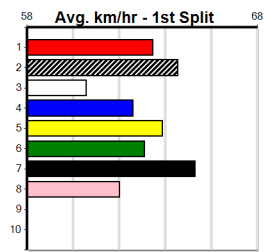

ONE MORE RACE TO GO (275+ RANK)

Distance: 390m, Race Type: Grade 5, Total Prizemoney: $1,530
1st: $1,000, 2nd: $320, 3rd: $160, 4th: $50

Watchdog Tips:

Bet:

Form Box	Wgt	Dist	Track	Date	Time	BON	Margin	1st/2nd (Time)	PIR	Checked	Comment	WR	Split 1	S/P	Grade

MARKET MOVES [5]

BK Dog Feb-21 Sire: FERNANDO BALE Dam: OVER HERE Trainer: Darren Burkett (Girgarre)

Owner(s): D Burkett
Winning Distances: < 300m (0) 300 - 399m (4) 400 - 499m (0) 500 - 599m (0) 600 - 699m (0) > 700m (0)
Winning Weights: 29.5(1) 29.6(2) 29.9(1)

4th (4)	30.0	390	SHP	R3	17-Jun-24	22.90	21.85	11.00 BUCK SHINES (22.18)	M/44	.	.	.	8.97	$24.00	5
5th (2)	30.5	390	SHP	R6	20-Jun-24	22.61	22.20	6.00L ASTON ARETHA (22.20)	M/44	.	.	.	8.63	$5.00	5
8th (1)	30.9	390	SHP	R5	11-Jul-24	23.00	22.09	7.00L FOUR BARRELS (22.54)	M/88	.	.	.	8.91	$7.90	T3-5
6th (5)	30.5	390	SHP	R4	19-Jul-24	23.26	22.28	11.00 KNICKED OFF (22.51)	M/46	.	.	.	9.05	$12.40	5
7th (4)	30.0	390	SHP	R5	08-Aug-24	22.88	22.32	8.50L NOLAN BALE (22.32)	M/56	.	.	.	8.84	$5.80	T3-5
6th (7)	30.0	390	SHP	R12	15-Aug-24	23.32	22.36	12.00 ULNA (22.49)	S/57	.	.	.	8.86	$5.00	5
5th (1)	29.9	390	SHP	R12	22-Aug-24	22.78	22.33	7.00L ZIP UP ANDY (22.33)	M/45	.	.	.	8.72	$14.90	T3-5
1st (5)	29.6	390	SHP	R12	07-Sep-24	22.57	22.49	2.50L WASTE LAND (22.74)	Q/21	.	.	.	8.56	$3.50	5

Last 3 wins NOT included above

1st (4)	29.9	385	SHP	R3	18-May-23	22.17	21.83	3.5L MY ISABELLE (22.40)	M/11	.	SW	.	8.23	$1.20	T3-M
1st (1)	29.5	390	SHP	R10	05-Mar-24	22.45	22.11	1.25L NOT FORGIVEN (22.53)	Q/11	.	.	.	8.52	$4.70	7
1st (7)	29.6	390	SHP	R4	21-Mar-24	22.36	22.23	0.25L LET'S PLAY TIP (22.37)	M/11	.	.	.	8.39	$3.40	T3-6

Box History

Bx	1st	2nd	3rd	4th	5th	6th	7th	8th
1	1	1	1	2	2			
2					1			
3		1						
4	1	1		2	2	1	2	
5	1		1	1		1		
6		1		1				
7	1					1		
8			1		2			

Prize Best Starts Trk/Dts APM
$7125.00
22.31(8)-18/4/24
36-4-6-2
22-3-1-1
1964