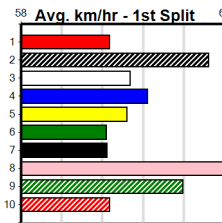

TOP CAT VIDEO

Distance: 390m, Race Type: Grade 5 T3, Total Prizemoney: $2,925
1st: $1,950, 2nd: $600, 3rd: $300, 4th: $75

Watchdog Tips: **6** **8** **4** **2** **Bet:** **Box Trifecta 2,4,6,8 ($10 for 41.67%)**

KRAKEN ROVER (6) has produced smart placings here in two of his last three starts and he could be the one to beat in this. GENERAL WINSTON (8) has been solidly placed in 3 of his last 4 starts and he could be the main danger here.