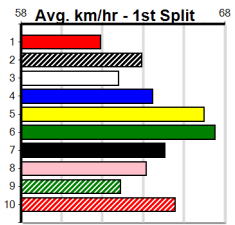

MISS MELEE (8) can explode once into full stride and she could prove hard to hold out in this.
BROADY BOB (6) has posted solid all the way straight wins in 2 of his last 3 starts and he could be right in the finish again in here.

Watchdog Tips:

8

6

7

1

Bet:

Win 8