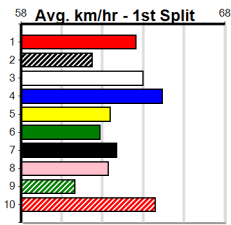

RACERS FUNCTION CENTRE

Distance: 450m, Race Type: Grade 5 T3, Total Prizemoney: \$2,925
1st: \$1,950, 2nd: \$600, 3rd: \$300, 4th: \$75

7

12:59PM

(VIC time)

TORNADO JACK (6) has shown speed in his good wins in his last 2 starts and he could make it three in a row today. DEMONESS (4) will find this easier than her last few starts and she could be the main danger with an ounce of luck.