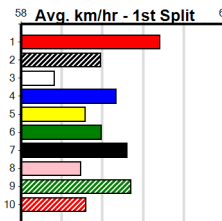

Shepparton

ELITE COLLARS & LEADS

Distance: 390m, Race Type: Tier 3 - Maiden, Total Prizemoney: \$2,535

1st: \$1,680, 2nd: \$520, 3rd: \$260, 4th: \$75

2

11:24AM

(VIC time)

GUSTO (2) can race on the speed from the outset in this and has shown enough talent to salute in this. HENCHMAN (4) has been placed in 3 of his 4 starts to date and he looks like the main danger here. BOMB KIRK (7) has claims as well.