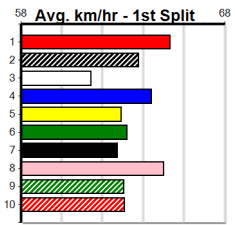

SPORTSBET BS RESPONSIBLY

Distance: 390m, Race Type: Grade 5 T3, Total Prizemoney: $2,925
1st: $1,950, 2nd: $600, 3rd: $300, 4th: $75

12

2:47PM

(VIC time)

ARGYLE EMMA (1) was a smart all the way last start winner and she could lead from go to whoa from her gun draw. LEKTRA APRIL (2) can mix her form at times but has plenty of talent and can challenge with an ounce of luck.

Watchdog Tips:

1

2

8

5

Bet:

Win 1