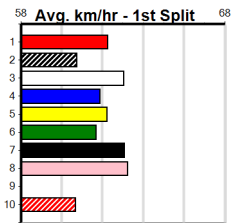

SPORTSBET MAKE IT A MULTI

Distance: 450m, Race Type: Tier 3 - Maiden, Total Prizemoney: $2,535
1st: $1,680, 2nd: $520, 3rd: $260, 4th: $75

1

11:09AM
(VIC time)

KING CHERRY (4) recorded a smart last start placing and he could improve here and prove hard to beat. SPARKLE PANTS (3) has shown early speed in her handy recent placings and she looks set to be prominent throughout again.

Watchdog Tips: **4** **3** **2** **5** **Bet:** **Win 4**