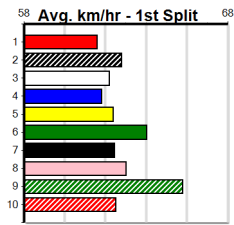

NAGAMBIE GUTTER CLEANING

Distance: 390m, Race Type: Tier 3 - Grade 6, Total Prizemoney: $2,925
1st: $1,950, 2nd: $600, 3rd: $300, 4th: $75

Watchdog Tips: **1** **7** **8** **2** Bet: **Win 1**

SHEILA'S WAIT (1) can show good mid race pace in his races and he may be the one to beat from his gun draw today. HARBOUR LIGHTS (7) has ran good placings in three of her last four starts and she could be right in the finish again here.