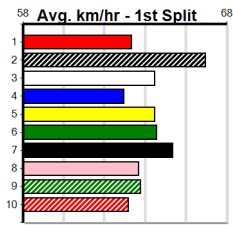

SHEPPARTON WORKWEAR & SAFETY

Distance: 450m, Race Type: Grade 5 T3, Total Prizemoney: \$2,925
1st: \$1,950, 2nd: \$600, 3rd: \$300, 4th: \$75

8

1:19PM

(VIC time)

BROOMBRAE TOMMY (5) has been smartly placed in 2 of his last 4 starts and he could prove hard to hold out with any luck here. KERATIN (2) can set the tempo soon after box rise and looks set to lead for a long way.