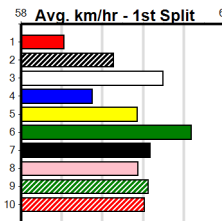

BYERS ELECTRICAL (1-2 WINS)

Distance: 450m, Race Type: Tier 3 - Restricted Win, Total Prizemoney: $2,925
1st: $1,950, 2nd: $600, 3rd: $300, 4th: $75

5

12:21PM

(VIC time)

CAN'T PARK THERE (8) was a smart all the way winner here 2 starts back and he could be the one to beat again today. PAW QUAIL (3) has been smartly placed in 3 of her last 4 starts and she could be the main danger again here.

Watchdog Tips:

8

3

4

2

Bet:

Win 8