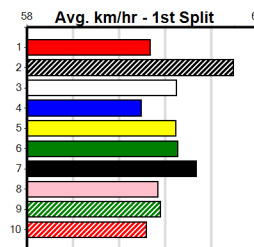

SHEPPARTON WORKWEAR & SAFETY

Distance: 450m, Race Type: Grade 5 T3, Total Prizemoney: $2,925
1st: $1,950, 2nd: $600, 3rd: $300, 4th: $75

BROOMBRAE TOMMY (5) has been smartly placed in 2 of his last 4 starts and he could prove hard to hold out with any luck here. KERATIN (2) can set the tempo soon after box rise and looks set to lead for a long way.

Watchdog Tips: 5 2 3 6 **Bet:** Win 5

1

SPICY SIREN [5] **Steady placings in her last 2 starts, place hopes.** **$12.00**

WF Bitch Aug-21 Sire: FERNANDO BALE Dam: CAPTAIN JACKIE Trainer: Belinda Connolly (Caldermeade)

Owner(s): D Kerr
Winning Distances: < 300m (0) 300 - 399m (0) 400 - 499m (4) 500 - 599m (0) 600 - 699m (0) > 700m (0)
Winning Weights: 23.0(1) 23.3(1) 23.4(1) 23.5(1)

Run	Box	Wgt	Dist	Track	Date	Time	BON	Margin	1st/2nd (Time)	PIR	Checked	Comment	WR	Split 1	S/P	Grade
2nd	(5)	23.2	460	GEL	R8	02-Jul-24	26.24	25.94	1.00L BLACK TUXEDO (26.19)	Q/111	.	.	.	6.65	$8.90	5
5th	(8)	23.6	400	GEL	R4	09-Jul-24	23.20	22.77	4.00L PEACHES (22.92)	M/46	.	.	.	8.64	$5.20	5
2nd	(7)	23.3	400	WGL	R7	18-Jul-24	22.93	22.88	1.00L MIGHTY HANNIBAL (22.88)	Q/111	.	.	.	8.39	$2.90	5
5th	(7)	23.2	450	BAL	R7	22-Jul-24	26.25	25.73	8.00L BRANDENBURG (25.73)	M/457	.	.	W	6.84	$3.70	T3-5
6th	(4)	23.2	400	WGL	R11	30-Jul-24	23.52	22.45	8.00L BLACK PINK (22.97)	Q/66	.	.	.	8.65	$15.10	5
6th	(2)	23.2	400	WGL	R4	08-Aug-24	23.56	22.66	11.00L PERSUASION (22.82)	M/56	.	.	.	8.73	$5.30	T3-5
3rd	(6)	23.1	400	WGL	R12	22-Aug-24	23.22	22.55	6.00L LEKTRA VERA (22.83)	M/44	.	.	.	8.67	$26.60	5
2nd	(7)	23.1	390	BAL	R10	01-Sep-24	22.66	22.35	2.00L WATERLOO BOY (22.52)	M/83	.	.	.	8.82	$29.90	T3-5

Last 3 wins NOT included above

1st	(4)	23.3	400	GEL	R4	30-May-23	22.88	22.60	0.50L KABUTO BALE (22.90)	M/22	.	.	SW	8.47	$8.00	7
1st	(3)	23.4	460	GEL	R5	13-Jun-23	26.17	26.16	1.25L LEENA BALE (26.24)	Q/111	.	.	SW	6.74	$3.40	X67
1st	(2)	23.0	400	WGL	R11	27-Jun-24	22.90	22.85	1.25L STUNNING ONE (22.99)	M/11	.	.	.	8.47	$4.20	5

Box History

Bx	1st	2nd	3rd	4th	5th	6th	7th	8th
1								
2	1	1	1	1	1	1	1	1
3	1	1	1	1	1	1	1	1
4	1	1			1	2		1
5		2					1	1
6	1		1	1	1			
7		2	1	1				1
8			3		3			

Prize Best Starts	$7610.00
Trk/Dts	26.12(8)-5/6/23
APM	42-4-7-7 1-0-0-0 2032