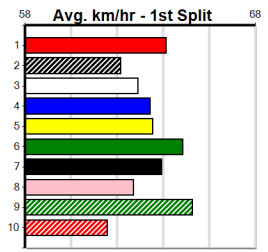

Shepparton

GPP LASER3300

9

1:39PM

(VIC time)

Distance: 390m, Race Type: Tier 3 - Grade 7, Total Prizemoney: $2,925
1st: $1,950, 2nd: $600, 3rd: $300, 4th: $75

WELLERMAN (5) can explode once into full stride in his races and he may prove hard to hold out with any room to move here. SCOTT LIL DIVA (7) was a good all the way winner here from a wide draw last start and can challenge again.

Watchdog Tips: 5 7 6 1 Bet: Win 5

1 FAWN DINGO (NSW)[7] Handy maiden winner last start, threat if steps. **$3.60**
F Bitch Jul-22 Sire: ALLEN DEED Dam: DAMARA BALE Trainer: Brian Fothergill (Marionvale)
Owner(s): FOTHERGILL RACING (SYN), B Fothergill, J Fothergill, S Fothergill, J Fothergill
Winning Distances: < 300m (0) 300 - 399m (1) 400 - 499m (0) 500 - 599m (0) 600 - 699m (0) > 700m (0)
Winning Weights: 26.1(1)
6th (6) 25.7 400 WAG R1 28-Jun-24 24.12 22.80 8.00L TRIO OF CLOWNS (23.57) $19.00 M
2nd (8) 25.7 390 SHP R2 05-Aug-24 22.60 22.08 2.25L SODA PHOENIX (22.46) M/33 8.64 $11.90 M
2nd (2) 25.8 390 SHP R1 22-Aug-24 22.44 22.33 0.75L GOSSIP GIRL (22.40) M/42 8.78 $2.10 T3-M
1st (1) 26.1 390 SHP R1 29-Aug-24 22.88 22.11 0.75L GOLDEN CHILLY (22.92) Q/11 8.75 $1.90 M
Last 3 wins NOT included above

Box History

Bx	1st	2nd	3rd	4th	5th	6th	7th	8th
1	1							
2		1						
3								
4								
5								
6						1		
7								
8		1						

Prize Best	$1840.00
Starts	22.44(2)-22/8/24
Trk/Dts	4-1-2-0
APM	3-1-2-0
	1840

2 BOROUGH BOUND [7] Can be hit or miss early but has talent, keep safe. **$12.00**
WBEBD Dog Feb-22 Sire: FERNANDO BALE Dam: SUBLIME NEWS Trainer: Dawn Trickey (Eaglehawk)
Owner(s): D Gray
Winning Distances: < 300m (0) 300 - 399m (1) 400 - 499m (0) 500 - 599m (0) 600 - 699m (0) > 700m (0)
Winning Weights: 31.4(1)
3rd (1) 30.9 425 BEN R2 21-Jun-24 24.83 23.62 3.25L CORNHILL STORM (24.61) M/833 6.83 $11.20 M
3rd (3) 30.8 425 BEN R1 26-Jun-24 24.90 23.91 6.50L ESPRESSO BABE (24.45) Q/353 6.84 $7.20 T3-M
3rd (8) 30.5 450 SHP R1 04-Jul-24 26.44 25.50 12.00 JAIMANDY FRANK (25.65) Q/223 6.82 $8.40 T3-M
4th (1) 30.3 450 SHP R1 11-Jul-24 26.50 25.68 7.50L ASTON BLEND (25.99) M/344 6.84 $9.20 T3-M
3rd (4) 30.6 425 BEN R2 20-Jul-24 24.73 24.13 6.50L KURRACA KID (24.27) M/333 6.80 $13.40 M
7th (2) 31.4 425 BEN R1 31-Jul-24 24.82 24.14 9.50L ZERO KILLER (24.18) M/666 6.74 $11.10 M
1st (1) 31.4 390 SHP R2 08-Aug-24 22.73 22.32 1.5L TWO FOOT TONI (22.83) M/11 8.79 $3.00 T3-M
5th (8) 31.0 425 BEN R2 14-Aug-24 24.53 23.98 2.25L SASSY PANAMA (24.38) M/666 6.79 $19.90 T3-7
Last 3 wins NOT included above

Box History

Bx	1st	2nd	3rd	4th	5th	6th	7th	8th
1	1		1	1				
2								1
3			1					
4			2					
5								
6								
7					1			
8		1						

Prize Best	$2150.00
Starts	22.73(1)-8/8/24
Trk/Dts	9-1-0-5
APM	1-1-0-0
	1732