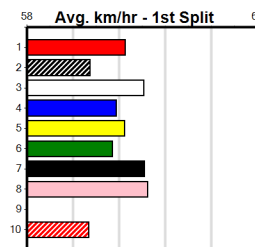

1
11:09AM

(VIC time)

Distance: 450m, Race Type: Tier 3 - Maiden, Total Prizemoney: $2,535
1st: $1,680, 2nd: $520, 3rd: $260, 4th: $75

KING CHERRY (4) recorded a smart last start placing and he could improve here and prove hard to beat. SPARKLE PANTS (3) has shown early speed in her handy recent placings and she looks set to be prominent throughout again.

Watchdog Tips: **4** **3** **2** **5** Bet: Win 4

Form Box Wgt Dist Track Date Time BON Margin 1st/2nd (Time) PIR Checked Comment W/R Split 1 S/P Grade
LOSE MY NUMBER [M] Biks Can wind up once fully balanced, must respect. **$6.50**
BD Dog May-22 Sire: FERAL FRANKY Dam: PRINNY ARANDT Trainer: Max Zammit (Exford)
Owner(s): M Brealey
Winning Distances: < 300m (0) 300 - 399m (0) 400 - 499m (0) 500 - 599m (0) 600 - 699m (0) > 700m (0)
Winning Weights:
5th (8) 32.6 390 BAL R2 07-Jul-24 22.93 22.17 7.50L NALA'S GHOST (22.41) S/75 . . . . . 8.74 $7.40 T3-M
2nd (1) 32.0 410 HOR R1 13-Jul-24 24.01 23.35 1.5L ONE HAND CLAP (23.92) Q/22 . . . . . 10.70 $3.30 M
6th (8) 32.3 350 HVL R2 18-Jul-24 20.21 19.56 3.75L PATH TO NIRVANA (19.95) M/8 . . . SW . 6.92 $14.60 T3-M
4th (8) 32.0 450 BAL R1 28-Jul-24 26.64 25.57 9.50L LUNA'S GIRL (25.98) S/644 . . . . . 6.91 $18.20 T3-M
3rd (4) 32.0 350 HVL R1 02-Aug-24 20.04 19.11 1.5L I'M A TREASURE (19.94) S/6 . . . . . 6.88 $3.20 T3-M
4th (6) 31.9 450 BAL R2 05-Aug-24 26.65 25.71 8.50L HIGHLAND DUKE (26.08) M/877 . . . . . 7.03 $15.30 T3-M
2nd (4) 31.8 450 BAL R1 11-Aug-24 26.04 25.52 1.00L HARDSTYLE GRACIE (25.97) M/333 . . . . . 6.81 $23.70 T3-M
F (5) 32.6 450 BAL R1 18-Aug-24 0.00 25.68 . IOWA LASS (26.24) S/765 . . . VO . 6.99 $5.70 T3-M
Last 3 wins NOT included above
Box History
Bx 1st 2nd 3rd 4th 5th 6th 7th 8th
1 2 1 1 1 1 1 1
2 1 1 1 1 1 1 1
3 1 1 1 1 1 1 1
4 1 1 1 1 1 1 1
5 1 1 1 1 1 1 1
6 1 1 1 1 1 1 1
7 1 1 1 1 1 1 1
8 1 1 1 1 1 1 1
Prize Best $1545.00
Starts FSH
Trk/Dts 13-0-3-1
APM 0-0-0-0 1206

BK Bitch Apr-22 Sire: ALLEN DEED Dam: LASHIL Trainer: Simon Barker (Elphinstone)
KARA DANVERS [M] *** SCRATCHED *** **$5.50**
Owner(s): S Barker
Winning Distances: < 300m (0) 300 - 399m (0) 400 - 499m (0) 500 - 599m (0) 600 - 699m (0) > 700m (0)
Winning Weights:
2nd (8) 29.7 450 BAL R3 12-May-24 25.83 25.50 4.50L STEADFAST EDDIE (25.52) M/542 . . . . . 6.92 $16.40 T3-M
5th (8) 29.8 450 BAL R1 19-May-24 26.47 25.88 3.25L I'M CHEEKY (26.24) S/755 . . . . . 6.92 $2.50 T3-M
4th (4) 29.6 450 BAL R2 30-Jun-24 26.48 25.54 8.50L EDINBURGH BALE (25.92) M/554 . . . . . 7.05 $4.20 T3-M
2nd (4) 29.5 450 BAL R2 14-Jul-24 26.00 25.38 0.50L CONNOR'S FLYER (25.97) M/222 . . . . . 6.87 $2.90 T3-M
5th (1) 29.8 425 BEN R2 20-Jul-24 24.94 24.13 9.50L KURRACA KID (24.27) M/465 . . . . . 6.80 $3.90 M
3rd (2) 30.2 450 SHP R1 01-Aug-24 26.03 25.43 3.5L REDEEM HER (25.79) M/333 . . . . . 6.94 $3.70 T3-M
3rd (7) 30.4 450 SHP R3 08-Aug-24 25.96 25.53 6.50L GO MICKY (25.53) Q/333 . . . . . 6.83 $9.60 T3-M
6th (3) 30.0 450 BAL R1 11-Aug-24 26.37 25.52 6.00L HARDSTYLE GRACIE (25.97) M/666 . . . . . 7.10 $6.10 T3-M
Last 3 wins NOT included above
Box History
Bx 1st 2nd 3rd 4th 5th 6th 7th 8th
1 1 1 1 1 1 1 1
2 1 1 1 1 1 1 1
3 1 1 1 1 1 1 1
4 1 1 1 1 1 1 1
5 1 1 1 1 1 1 1
6 1 1 1 1 1 1 1
7 1 1 1 1 1 1 1
8 1 1 1 1 1 1 1
Prize Best $1505.00
Starts FSH
Trk/Dts 25.96(7)-8/8/24
APM 11-0-3-2 3-0-1-2 1004