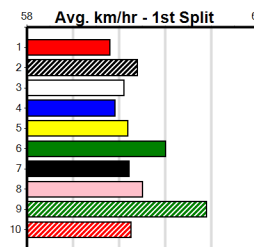

Shepparton
10
2:07PM
(VIC time)

NAGAMBIE GUTTER CLEANING

Distance: 390m, Race Type: Tier 3 - Grade 6, Total Prizemoney: $2,925
1st: $1,950, 2nd: $600, 3rd: $300, 4th: $75

SHEILA'S WAIT (1) can show good mid race pace in his races and he may be the one to beat from his gun draw today. HARBOUR LIGHTS (7) has ran good placings in three of her last four starts and she could be right in the finish again here.

Watchdog Tips: 1 7 8 2 **Bet:** Win 1

1

SHEILA'S WAIT [6] **$7.50**

Gun draw, good mid race pace, can go close.

BK Dog Mar-21 Sire: ORSON ALLEN Dam: TACTICAL MISS
Owner(s): Sheila And Big T (SYN), M Hutchinson, L Lotheringham, S Bellis
Winning Distances: < 300m (0) 300 - 399m (2) 400 - 499m (0) 500 - 599m (0) 600 - 699m (0) > 700m (0)
Trainer: Scott Manning (Epsom)

Winning Weights: 30.6(1) 30.9(1)

Plc	Box	Dist	Track	Date	Time	BON	Margin	1st/2nd (Time)	PIR	Checked	Comment	WR	Split 1	S/P	Grade
3rd (1)	31.0	390	SHP	R1	16-May-24	22.90	22.11	3.5L BILLY SPANNER (22.66)	S/33	.	.	.	8.89	$12.20	M
6th (5)	30.9	425	BEN	R1	22-May-24	25.23	24.25	14.00 MR. FERGUSON (24.28)	M/755	.	.	.	6.81	$32.00	M
1st (5)	30.9	390	SHP	R1	20-Jun-24	23.33	22.20	0.75L GLASS BUTTONS (23.38)	M/23	.	VO W	.	8.74	$4.00	M
1st (1)	30.6	390	SHP	R4	11-Jul-24	22.60	22.09	0.75L TWILIGHT SLEUTH (22.65)	M/32	.	.	.	8.90	$17.80	T3-7
3rd (6)	31.2	425	BEN	R4	17-Jul-24	24.61	24.18	1.25L CANYA ENHANCE (24.53)	M/223	.	SW	.	6.71	$8.60	T3-6
7th (6)	30.6	450	SHP	R5	01-Aug-24	26.37	25.43	14.00 RESCHEDULE (25.43)	M/887	.	.	.	6.98	$23.50	T3-RW
4th (6)	30.0	390	BAL	R4	25-Aug-24	22.58	22.06	4.00L FAST LEGS (22.31)	M/44	.	.	.	8.61	$30.80	T3-6
4th (8)	30.5	390	BAL	R4	01-Sep-24	22.63	22.35	4.25L NIKKI BONKERS (22.35)	M/64	.	.	.	8.73	$11.60	T3-6

Last 3 wins NOT included above

Box History

Box	1st	2nd	3rd	4th	5th	6th	7th	8th
1	1							
2								
3								
4								
5	1							
6			1	1				1
7								
8				1				

Prize Best: $2420.00
Starts: 22.60(1)-11/7/24
Trk/Dts: 9-2-0-2
APM: 3-2-0-1
1724

2

SASSY PANAMA [6] **$12.00**

Has ability, well drawn, threat if steps cleanly.

DKBD Bitch Jun-22 Sire: SUPERIOR PANAMA Dam: SASSY IZZY
Owner(s): Jamari (SYN), M Eccles, R George, J Keough
Winning Distances: < 300m (0) 300 - 399m (1) 400 - 499m (1) 500 - 599m (0) 600 - 699m (0) > 700m (0)
Trainer: Jye Formosa (Heathcote)

Winning Weights: 28.1(1) 28.4(1)

Plc	Box	Dist	Track	Date	Time	BON	Margin	1st/2nd (Time)	PIR	Checked	Comment	WR	Split 1	S/P	Grade
8th (3)	27.7	390	SHP	R2	25-Jul-24	23.34	22.20	9.50L DOOKIE GIBLET (22.68)	S/78	.	.	.	9.08	$5.50	T3-M
6th (8)	27.9	400	GEL	R1	30-Jul-24	23.58	22.64	10.00 GRAVY GIRL (22.91)	M/55	.	.	.	8.80	$6.30	M
3rd (1)	28.0	390	SHP	R2	05-Aug-24	22.70	22.08	3.5L SODA PHOENIX (22.46)	M/42	.	SW	.	8.75	$5.70	M
1st (1)	28.1	390	SHP	R1	08-Aug-24	22.75	22.32	1.5L LONG REEF (22.85)	M/11	.	.	.	8.72	$5.40	T3-M
1st (4)	28.4	425	BEN	R2	14-Aug-24	24.38	23.98	0.25L ONE KNEE NONI (24.40)	M/332	.	.	.	6.69	$25.60	T3-7
5th (6)	28.6	450	SHP	R7	22-Aug-24	26.23	25.56	9.00L SWEET BEGONIA (25.62)	M/655	.	.	.	7.03	$10.30	T3-RW
5th (7)	28.5	390	SHP	R9	26-Aug-24	22.66	22.16	7.50L OUR REGARDS (22.16)	S/75	.	.	.	8.70	$48.00	X67
4th (6)	28.4	450	SHP	R7	29-Aug-24	26.38	25.54	13.00 MAX ROSE (25.54)	M/454	.	.	.	6.81	$22.20	X67

Last 3 wins NOT included above

Box History

Box	1st	2nd	3rd	4th	5th	6th	7th	8th
1	1		1					
2								
3				1				1
4	1		2					
5		1						
6				1	1			
7					1			
8						1		

Prize Best: $3425.00
Starts: 22.46(5)-8/7/24
Trk/Dts: 12-2-1-3
APM: 8-1-1-3
3135