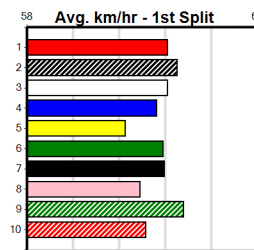

CKH PAINTING

Distance: 450m, Race Type: Grade 5 T3, Total Prizemoney: $2,925
1st: $1,950, 2nd: $600, 3rd: $300, 4th: $75

DETRIOT (7) has met some speedy types in his recent racing and he could return to the winners list with any luck early here. LUCKY ONE (8) has recorded handy placings in 3 of his last 4 starts and can be right in the mix again.

Watchdog Tips: 7 8 4 3 **Bet:** Win 7

Form Box Wgt Dist Track Date Time BON Margin 1st/2nd (Time) PIR Checked Comment W/R Split 1 S/P Grade

LANZER BALE (NSW)[5] **$12.00**

BK Dog Dec-20 Sire: ORSON ALLEN Dam: DYNA ADRIA

Owner(s): IT'S TWO EASY (SYN), J Hamilton, J Deacon

Trainer: Ian Beattie (Laceby)

Winning Distances: < 300m (0) 300 - 399m (4) 400 - 499m (7) 500 - 599m (0) 600 - 699m (0) > 700m (0)

Winning Weights: 31.4(1) 31.6(2) 31.8(1) 32.0(2) 32.2(1) 32.3(2) 32.4(1) 32.7(1)

2nd (6)	31.2	500	BEN	R8	17-Jul-24	28.75	28.53	3.25L CRUSOE MAGIC (28.53)	M/322	6.79	$18.90	T3-5
3rd (2)	31.8	450	SHP	R6	25-Jul-24	25.95	25.59	2.25L ELARA BALE (25.81)	M/344	6.81	$4.80	T3-5
6th (5)	32.2	450	SHP	R7	01-Aug-24	26.01	25.43	7.00L DEMON KYSAIAH (25.53)	M/777	7.08	$7.30	T3-5
2nd (2)	31.9	515	SAP	R5	04-Aug-24	30.45	29.55	6.00L ULTIMATE JEWEL (30.04)	M/4433	5.22	$19.90	T3-5H
6th (8)	31.9	515	SAP	R6	12-Aug-24	30.38	29.27	5.00L JEREMY SPOKE (30.03)	M/2355	5.17	$16.70	5F
4th (4)	31.5	425	BEN	R3	16-Aug-24	24.46	23.83	3.25L WHAPPY'S THIEF (24.25)	S/665	6.84	$21.10	5
5th (3)	31.9	525	MEP	R11	21-Aug-24	30.89	29.91	7.50L WHITE SHIRAZ (30.39)	M/3455	5.21	$13.20	T3-5
2nd (7)	32.1	450	SHP	R6	29-Aug-24	25.92	25.54	1.75L KERATIN (25.80)	Q/233	6.87	$2.70	5

Last 3 wins NOT included above

1st (5)	31.8	425	BEN	R10	14-Apr-24	24.03	24.03	6.00L FLIPPER PENNY (24.43)	M/111	6.58	$8.00	T3-5
1st (6)	32.0	450	SHP	R8	09-May-24	25.71	25.42	1.00L INTER SPARKLE (25.77)	M/211	6.69	$2.40	5
1st (8)	31.4	450	SHP	R6	29-Jun-24	26.21	26.14	1.25L DEMON KYSAIAH (26.30)	M/111	6.72	$4.40	T3-5

Box History

Bx	1st	2nd	3rd	4th	5th	6th	7th	8th
1	2	3	2					2
2		6	3		3	2		1
3	1		4	1	1	1		
4			1	1	1	1	1	2
5	1	1			1	1	1	1
6	2	1	2	2	1			1
7	3	1	2		2	1	1	
8	2		2	2	2	1		1

Prize Best Starts: $27086.67
25.69(2)-18/9/23
Trk/Dts: 74-11-12-16
APM: 9-2-1-2
5650