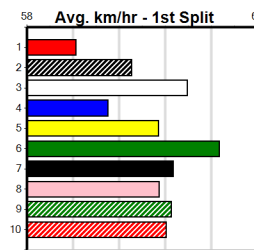

BYERS ELECTRICAL (1-2 WINS)

Distance: 450m, Race Type: Tier 3 - Restricted Win, Total Prizemoney: $2,925
1st: $1,950, 2nd: $600, 3rd: $300, 4th: $75

CAN'T PARK THERE (8) was a smart all the way winner here 2 starts back and he could be the one to beat again today. PAW QUAIL (3) has been smartly placed in 3 of her last 4 starts and she could be the main danger again here.

Watchdog Tips: 8 3 4 2 **Bet:** Win 8

Form Box	Wgt	Dist	Track	Date	Time	BON	Margin	1st/2nd (Time)	PIR	Checked	Comment	WR	Split 1	S/P	Grade	
1	OFFENSIVE LADY [6] $6.50															
	Comes into calculations from this draw.															
	BK Bitch Jun-22 Sire: FERNANDO BALE Dam: PALACE LADY Trainer: Rosalie Kerr (Caldermeade)															
	Owner(s): H Taylor															
	Winning Distances: < 300m (0) 300 - 399m (2) 400 - 499m (0) 500 - 599m (0) 600 - 699m (0) > 700m (0)															
	Winning Weights: 24.0(1) 24.2(1)															
	5th (2) 23.9 595 SAP R3 24-Jun-24 35.32 34.75 8.50L FIRST CRACK (34.75) M/6765 . . . . . 9.78 $5.60 RW															
	6= (8) 23.9 450 BAL R9 30-Jun-24 26.15 25.54 7.00L ASTON PACE (25.67) S/877 . . . . . 7.05 $2.20 T3-6															
	5th (4) 23.7 400 WGL R9 09-Jul-24 23.65 22.52 6.50L OUR YOGI (23.20) S/67 . . . . . 8.94 $13.70 RW															
	4th (1) 23.7 400 WGL R11 08-Aug-24 23.34 22.66 3.25L DUNSMORE FLYER (23.13) M/77 . . . . . 8.96 $7.10 T3-6															
7th (7) 23.9 460 WGL R7 15-Aug-24 27.10 25.97 12.00L IRINKA ASHLEY (26.32) S/778 . . . . . 6.90 $10.40 T3-RW																
3rd (5) 24.0 460 WGL R5 20-Aug-24 26.32 25.56 1.00L VIVA LA VIDA (26.26) M/555 . . . . . 7.03 $19.20 X67																
5th (6) 24.3 460 WGL R7 22-Aug-24 26.43 25.96 7.00L OH LANA (25.98) M/876 . . . . . 6.95 $18.20 X67																
4th (2) 24.3 545 BAL R5 02-Sep-24 31.93 31.53 6.00L BUN WILDFIRE (31.53) M/6544 . . . . . 7.18 $4.30 RW																
Last 3 wins NOT included above																
1st (7) 24.0 390 WBL R1 18-Apr-24 22.40 22.32 1.5L GO ME GO (22.50) Q/11 . . . . . V0 8.77 $8.30 MH																
1st (7) 24.2 390 WBL R1 25-Apr-24 22.17 22.14 0.25L GRACILIS (22.18) Q/22 . . . . . 8.65 $2.60 MF																

Box History								
Bx	1st	2nd	3rd	4th	5th	6th	7th	8th
1								
2			1	1	1	1		
3								
4					1	4		
5			1					
6						1		
7	2							1
8		1				2		
Prize Best								$6005.00
Starts								F5H 19-2-1-2
Trk/Dts								0-0-0-0
APM								2437

Form Box	Wgt	Dist	Track	Date	Time	BON	Margin	1st/2nd (Time)	PIR	Checked	Comment	WR	Split 1	S/P	Grade	
2	SAVVY LONG LEGS [7] $10.00															
	Good placing here 3 starts back, can threaten.															
	BD Dog May-22 Sire: FERAL FRANKY Dam: SAUSAGE SIZZLE Trainer: Michael Accardi (Melton West)															
	Owner(s): M Accardi															
	Winning Distances: < 300m (0) 300 - 399m (0) 400 - 499m (1) 500 - 599m (0) 600 - 699m (0) > 700m (0)															
	Winning Weights: 36.2(1)															
	5th (6) 35.7 500 BEN R2 22-May-24 29.16 28.35 2.00L PYRENEES CHATEAU (29.03) M/555 . . . . . 7.03 $4.00 M															
	4th (1) 35.7 525 MEP R1 29-May-24 30.84 29.92 3.25L HARVEY INTENTION (30.63) Q/1112 . . . . . 5.22 $5.00 M															
	4th (4) 35.9 525 MEP R1 12-Jun-24 31.29 29.89 6.00L SIR BILLY BOY (30.89) M/4444 . . . . . 5.33 $5.00 M															
	1st (2) 36.2 450 SHP R3 20-Jun-24 25.57 25.40 2.75L CAN'T PARK THERE (25.75) Q/111 . . . . . 6.69 $4.90 M															
6th (4) 36.1 450 BAL R3 17-Jul-24 26.21 25.28 11.00L SORRY I'M LATE (25.48) S/776 . . . . . 6.91 $32.90 X67H																
3rd (4) 36.4 450 SHP R2 29-Jul-24 25.71 25.09 7.00L CITY LIMIT (25.22) M/676 . . . . . 6.80 $31.10 X67																
6th (6) 36.3 500 BEN R4 02-Aug-24 29.03 28.50 4.00L KURRACA KID (28.77) M/886 . . . . . 7.00 $12.20 7																
7th (7) 37.1 450 SHP R6 12-Aug-24 26.11 25.11 10.00L PAW REX (25.43) S/888 . . . . . 6.93 $36.10 X67H																
Last 3 wins NOT included above																

Box History								
Bx	1st	2nd	3rd	4th	5th	6th	7th	8th
1					1			
2	1							
3							1	
4			1	1		1		
5			1					
6					1	1		
7								1
8								
Prize Best								$1745.00
Starts								25.57(2)-20/6/24
Trk/Dts								10-1-0-2
APM								3-1-0-1 1107