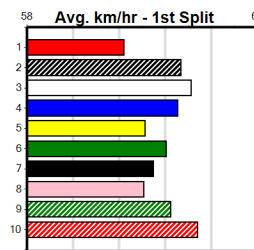

Distance: 390m, Race Type: Grade 5 T3, Total Prizemoney: $2,925
1st: $1,950, 2nd: $600, 3rd: $300, 4th: $75

HARTLAND PRINCE (1) was a good all the way last start winner and he could be the one to beat from his gun draw today. LITTLE MISS ENVY (7) has recorded solid straight wins in 2 of her last 4 starts and she could be prominent throughout.

Watchdog Tips: 1 7 4 3 Bet: Win 1

HARTLAND PRINCE [5] Good all the way winner last start, can go close. $4.60
Owner(s): B Evans
Winning Distances: < 300m (0) 300 - 399m (4) 400 - 499m (1) 500 - 599m (0) 600 - 699m (0) > 700m (0)
Box History table and Prize Best Starts table included.

SINGLE FLICKER [5] Showed speed in handy last start win, keep safe. $12.00
Owner(s): Big Three (SYN), M Dennis, B Wright, M Bolger
Winning Distances: < 300m (0) 300 - 399m (4) 400 - 499m (1) 500 - 599m (0) 600 - 699m (0) > 700m (0)
Box History table and Prize Best Starts table included.

MICK SAYS SO [5] Good turn of foot once balanced, can threaten. $5.50
Owner(s): At The Nugget (SYN), T Welsh, D Fagan
Winning Distances: < 300m (0) 300 - 399m (7) 400 - 499m (4) 500 - 599m (0) 600 - 699m (0) > 700m (0)
Box History table and Prize Best Starts table included.

SPOILER ALERT [5] Forget last 2, good placings prior, big chance. $4.20
Owner(s): J Hall
Winning Distances: < 300m (0) 300 - 399m (5) 400 - 499m (0) 500 - 599m (0) 600 - 699m (0) > 700m (0)
Box History table and Prize Best Starts table included.

VINEGAR CHIPS (NSW)[5] Been too slow early in her last few, needs to step $7.50
Owner(s): M Johnston
Winning Distances: < 300m (0) 300 - 399m (1) 400 - 499m (3) 500 - 599m (0) 600 - 699m (0) > 700m (0)
Box History table and Prize Best Starts table included.