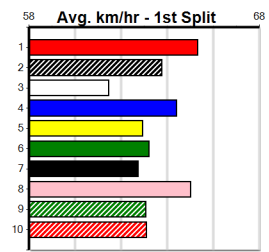

SPORTSBET BS RESPONSIBLY

Distance: 390m, Race Type: Grade 5 T3, Total Prizemoney: $2,925
1st: $1,950, 2nd: $600, 3rd: $300, 4th: $75

ARGYLE EMMA (1) was a smart all the way last start winner and she could lead from go to whoa from her gun draw. LEKTRA APRIL (2) can mix her form at times but has plenty of talent and can challenge with an ounce of luck.

Watchdog Tips: 1 2 8 5 Bet: Win 1

Race card for ARGYLE EMMA [5] Biks. Includes owner details, winning distances, weights, and a box history table.

Race card for LEKTRA APRIL [5]. Includes owner details, winning distances, weights, and a box history table.

Race card for YEAH THE BOY (SA)[5]. Includes owner details, winning distances, weights, and a box history table.

Race card for HELLO LUNA [5]. Includes owner details, winning distances, weights, and a box history table.

Race card for CHERRY RED [5]. Includes owner details, winning distances, weights, and a box history table.