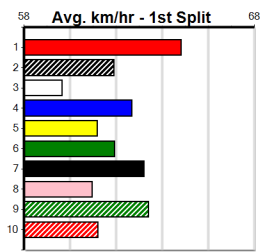

ELITE COLLARS & LEADS

Distance: 390m, Race Type: Tier 3 - Maiden, Total Prizemoney: $2,535
1st: $1,680, 2nd: $520, 3rd: $260, 4th: $75

GUSTO (2) can race on the speed from the outset in this and has shown enough talent to salute in this. HENCHMAN (4) has been placed in 3 of his 4 starts to date and he looks like the main danger here. BOMB KIRK (7) has claims as well.

Watchdog Tips: 2 4 7 6 Bet: Win 2

1 SUPER POTATO [M] Drawn to race closer to the speed here, keep safe. $8.50
WBD Bitch Aug-21 Sire: ORSON ALLEN Dam: SHE WILL BLOOM
Owner(s): J Clarke
Winning Distances: < 300m (0) 300 - 399m (0) 400 - 499m (0) 500 - 599m (0) 600 - 699m (0) > 700m (0)
Trainer: Jack Clarke (Creswick)

2 GUSTO [M] Shown talent, can race on the speed, go close. $3.60
BK Dog Mar-22 Sire: EQUALIZER Dam: UTOPIA
Owner(s): SEE THE DREAM (SYN), S Buccilli, B Buccilli
Trainer: Peter Frost (Heathcote)

3 REDBACK EXPRESS [M] May get shuffled back early here, needs luck. $12.00
DKBD Dog Jun-22 Sire: SUPERIOR PANAMA Dam: SASSY IZZY
Owner(s): Jamari (SYN), M Eccles, R George, J Keough
Trainer: Jye Formosa (Heathcote)

4 HENCHMEN [M] Placed in three of four starts to date, big show. $4.20
BK Dog Oct-22 Sire: FLYING RICCIARDO Dam: ZIPPING POPPY
Owner(s): Eye Candy (SYN), C Wilk, K Gorman
Trainer: Christian Wilk (Tanjil South)

5 COCONUT FELIPE [M] Shown ability in recent placings, cannot dismiss. $8.00
F Dog Aug-20 Sire: FERNANDO BALE Dam: ALL INCLUDED
Owner(s): P Gabriel
Trainer: Peter Gabriel (Toolern Vale)