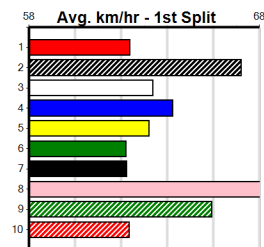

Shepparton

TOP CAT VIDEO

3

11:44AM

(VIC time)

Distance: 390m, Race Type: Grade 5 T3, Total Prizemoney: $2,925
1st: $1,950, 2nd: $600, 3rd: $300, 4th: $75

KRAKEN ROVER (6) has produced smart placings here in two of his last three starts and he could be the one to beat in this. GENERAL WINSTON (8) has been solidly placed in 3 of his last 4 starts and he could be the main danger here.

Watchdog Tips: **6** **8** **4** **2** **Bet:** **Box Trifecta 2,4,6,8 ($10 for 41.67%)**

Form Box	Wgt	Dist	Track	Date	Time	BON	Margin	1st/2nd (Time)	PIR	Checked	Comment	WR	Split 1	S/P	Grade

CARTEL GLAMOUR [5]	Comes into calculations from this draw.	$8.50

BD Bitch May-22 Sire: FERNANDO BALE Dam: VEGAS TICKET Trainer: Kristin Tucker (Tanjil South)

Owner(s): K Tucker
Winning Distances: < 300m (0) 300 - 399m (2) 400 - 499m (4) 500 - 599m (0) 600 - 699m (0) > 700m (0)
Winning Weights: 24.2(1) 24.6(1) 24.7(1) 25.1(1) 25.2(1) 25.5(1)

Box	1st	2nd	3rd	4th	5th	6th	7th	8th
1								
2	1				1			
3	1				2			2
4	1				2	1		1
5			1			2	1	1
6					3	1		1
7	2				1	1		
8	1	1			1	1		1

Last 3 wins NOT included above

Prize	$7530.00
Best Starts	FSTD
Trk/Dts	39-6-2-1
APM	0-0-0-0

ROMENA CHARM [5]	Can cross the red and race on the speed, threat.	$7.00

BK Bitch Dec-20 Sire: SENNACHIE Dam: WHAT FEELING Trainer: Joe Uglietta (Yan Yean)

Owner(s): UGLIETTA (SYN), J Uglietta, M Uglietta
Winning Distances: < 300m (0) 300 - 399m (7) 400 - 499m (2) 500 - 599m (0) 600 - 699m (0) > 700m (0)
Winning Weights: 27.0(1) 27.1(3) 27.2(2) 27.4(1) 27.6(1) 27.7(1)

Box	1st	2nd	3rd	4th	5th	6th	7th	8th
1	2	1	3			1		1
2	1	4			2			2
3	2	1	1	4				3
4	1	1	2	1		1		1
5	3	1	3	4	2	3	1	2
6	1	2				1	1	1
7	2	1	3	1	1			2
8	2		1	1		1	5	1

Last 3 wins NOT included above

Prize	$16856.25
Best Starts	22.38(6)-4/1/24
Trk/Dts	81-9-9-16
APM	10-2-1-5

FOUR BARRELS (WA)[5]	Handy all the way win here 3 starts back, respect.	$15.00

BK Dog Apr-20 Sire: MY REDEEMER Dam: TE AMO Trainer: Peter Frost (Heathcote)

Owner(s): J Davis
Winning Distances: < 300m (0) 300 - 399m (5) 400 - 499m (8) 500 - 599m (1) 600 - 699m (0) > 700m (0)
Winning Weights: 31.6(1) 31.9(1) 32.0(1) 32.2(2) 32.3(1) 32.4(2) 32.5(1) 32.6(1) 32.7(2) 32.9(1) 33.2(1)

Box	1st	2nd	3rd	4th	5th	6th	7th	8th
1	6	2	4	2		2	3	
2	1	4			6	1		1
3	1	1					2	1
4	1	3	3			1		
5			1	4	2	2	1	1
6	2	2		2	1	1	3	2
7					2	1	2	
8	3	1	4	1	2			

Last 3 wins NOT included above

Prize	$37929.29
Best Starts	22.38(1)-19/2/24
Trk/Dts	87-14-12-13
APM	9-4-0-1

IMPRESARIO (NSW)[5]	Can race in a forward position throughout, chance.	$5.00

BK Dog Apr-20 Sire: ASTON DEE BEE Dam: RAGA DEEN Trainer: Jye Formosa (Heathcote)

Owner(s): J Formosa
Winning Distances: < 300m (0) 300 - 399m (3) 400 - 499m (5) 500 - 599m (0) 600 - 699m (0) > 700m (0)
Winning Weights: 33.8(2) 33.9(1) 34.2(2) 34.3(2) 34.5(1)

Box	1st	2nd	3rd	4th	5th	6th	7th	8th
1	1	2						
2	2				2	1		1
3								1
4		1	1	2	1			1
5	1				1	1		1
6						1		
7	1		1	2				1
8	3	3	1					1

Last 3 wins NOT included above

Prize	$17485.00
Best Starts	22.59(2)-15/8/24
Trk/Dts	38-8-6-3
APM	4-0-1-0

BLUE NITROGEN [5]	Can show early speed but place looks best.	$12.00

BE Dog Jun-22 Sire: FERNANDO BALE Dam: PALACE LADY Trainer: David Kerr (Caldermeade)

Owner(s): H Taylor
Winning Distances: < 300m (0) 300 - 399m (0) 400 - 499m (3) 500 - 599m (0) 600 - 699m (0) > 700m (0)
Winning Weights: 28.0(1) 28.4(1) 28.6(1)

Box	1st	2nd	3rd	4th	5th	6th	7th	8th
1	1	1			1			
2	1					2		
3	1			1				
4								2
5			1					
6					1			
7								
8								1

Last 3 wins NOT included above

Prize	$3605.00
Best Starts	FSH
Trk/Dts	15-3-1-1
APM	0-0-0-0