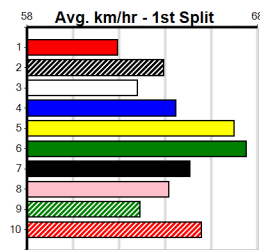

Distance: 390m, Race Type: Grade 5 T3, Total Prizemoney: $2,925
1st: $1,950, 2nd: $600, 3rd: $300, 4th: $75

MISS MELEE (8) can explode once into full stride and she could prove hard to hold out in this.
BROADY BOB (6) has posted solid all the way straight wins in 2 of his last 3 starts and he could be right in the finish again in here.

Watchdog Tips: 8 6 7 1 Bet: Win 8

Form Box Wgt Dist Track Date Time BON Margin 1st/2nd (Time) PIR Checked Comment W/R Split 1 S/P Grade

GLOBAL HERO [5] Racing well, handy win here last start, threat. $8.50
Owner(s): M Groom
Sire: BARTS OUTFROMYWAY Dam: GO GO ZARBO
Trainer: Michelle Groom (Longwood)

Box History table and Prize Best Starts Trk/Dts APM for GLOBAL HERO

GOTHAM MARQUESS [5] Much better than her last couple, place hopes. $15.00
Owner(s): SMKN (SYN), M Lithgow, D Maynes, K Maynes, N Riseley, E Avdulla
Sire: AUSSIE INFRARED Dam: GOTHAM QUEEN
Trainer: Melanie Lithgow (Devon Meadow)

Box History table and Prize Best Starts Trk/Dts APM for GOTHAM MARQUESS

KNICKED OFF [5] Good turn of foot once balanced, cannot dismiss. $10.00
Owner(s): HEADS OR DALES (SYN), M Ebeyer, K Hanley, B Hunter, J Peeler, L Hunter, N Hunter
Sire: BARCIA BALE Dam: ZIPPING ZOE
Trainer: Ian Beattie (Laceby)

Box History table and Prize Best Starts Trk/Dts APM for KNICKED OFF

PAW XAVIER (NSW)[5] Strong wins in his last 2 starts, must respect. $6.00
Owner(s): B Wheeler
Sire: DYNA TRON Dam: HADEEL BALE
Trainer: Robert Camilleri (Lara)

Box History table and Prize Best Starts Trk/Dts APM for PAW XAVIER

PRESS START [5] Has the speed to overcome tough draw, keep safe. $12.00
Owner(s): SEE THE DREAM (SYN), S Buccilli, B Buccilli
Sire: BERNARDO Dam: BLACK OPIUM
Trainer: Peter Frost (Heathcote)

Box History table and Prize Best Starts Trk/Dts APM for PRESS START

1

2

3

4

5