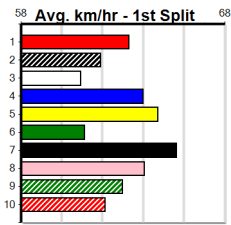

Warragul

1

2:44PM

(VIC time)

GAP ADOPTION DAY SUNDAY AT MEADO

Distance: 400m, Race Type: Maiden, Total Prizemoney: \$1,530
1st: \$1,000, 2nd: \$320, 3rd: \$160, 4th: \$50

REALITY BEST (8) was impressive when placed on debut up the straight and she will be better for her run here in July. KING LITTERBUG (4) was handily placed at Geelong in August and he can settle near the speed. SLAY QUEEN MOLLY (7) has claims