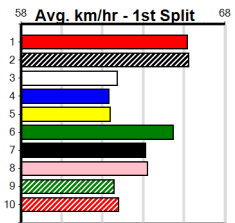

SHIMA SHINE AT STUD (275+ RANK)

Distance: 400m, Race Type: Grade 5, Total Prizemoney: $1,530

1st: $1,000, 2nd: $320, 3rd: $160, 4th: $50

KRAKEN HOOK (8) was solidly placed at Shepparton four runs back and he will appreciate the drop in class. SPICY MINX (2) can come out running and she will be in the firing line from the outset. DUNDEE FIDGET (3) should fire fresh

Watchdog Tips: **8** **2** **3** **6** **Bet:** **Win 8**