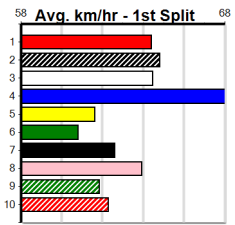

PHOTO MAN AT STUD (275+ RANK)

Distance: 400m, Race Type: Mixed 6/7, Total Prizemoney: $1,530
1st: $1,000, 2nd: $320, 3rd: $160, 4th: $50

MINA WINGS (4) has been ultra consistent to date and she has the speed to make every post a winner. SUPER SPEED (8) resumes from a lengthy spell but he did show plenty of promise in his first prep. ROOFTOP SHOUT (2) is showing promise.

Watchdog Tips:

4 8 2 1

Bet:

Win 4

Main race card table with columns for Form, Box, Weight, Dist, Track, Date, Time, BON, Margin, 1st/2nd (Time), PIR, Checked, Comment, W/R, Split 1, S/P, Grade. Contains 9 race entries with detailed horse and jockey information, odds, and winning boxes.