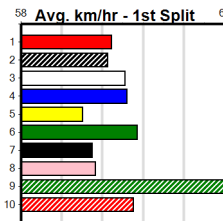

GREYHOUND ADOPTION PROGRAM (275)

Distance: 400m, Race Type: Grade 5, Total Prizemoney: \$1,530

1st: \$1,000, 2nd: \$320, 3rd: \$160, 4th: \$50

DAINTREE VISION (5) was a cracking 24.65 Sale winner last time and he looks well graded once again. UNSURPASSED (2) has been solidly placed in his past two and he can work into the mix mid race. SONS OF TOM (4) is never too far away