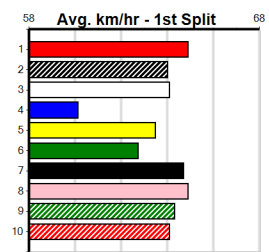

Warragul

8

5:14PM

(VIC time)

VIATEK (275+RANK)

Distance: 460m, Race Type: Grade 5, Total Prizemoney: $1,530
1st: $1,000, 2nd: $320, 3rd: $160, 4th: $50

SHOWGIRL SHIRLEY (1) is drawn to hold the early lead and she is very hard to get past when on the arm. DARNUM FOX (5) is a powerful type and she can unwind a powerful finish. DEMON KYSAIAH (7) was impressive last time out and can threaten

Watchdog Tips: 1 5 7 6 **Bet:** Win 1

1

SHOWGIRL SHIRLEY [5] Drawn to lead, bold front runner, hard to reel in **$2.80**
BK Bitch Mar-22 Sire: BERNARDO Dam: HOOK ALONG BOOK
Owner(s): Belinda Connolly and Shane Connolly (SYN), S Connolly, B Connolly Trainer: David Kerr (Caldermeade)
Winning Distances: < 300m (0) 300 - 399m (0) 400 - 499m (6) 500 - 599m (3) 600 - 699m (0) > 700m (0)
Winning Weights: 26.4(1) 26.6(2) 26.7(2) 26.9(2) 27.0(1) 27.7(1)
4th (6) 27.0 460 WGL R8 09-Jul-24 26.46 26.13 3.75L TADEN BALE (26.22) Q/134 . . . . . 6.63 $16.20 5
3rd (1) 27.2 460 WGL R8 18-Jul-24 26.48 26.21 1.25L BRINDLE CHIC (26.40) M/333 . . . . . 6.68 $4.00 5
2nd (5) 27.3 515 WGL R5 22-Jul-24 29.95 29.48 2.25L DAD'S JAM DONUT (29.80) M/1222 . . . . . 5.13 $4.70 5
7th (1) 27.1 460 WGL R7 26-Jul-24 26.81 25.84 8.50L DON'T TELL SHELL (26.22) M/587 . . SW . 6.61 $12.30 5
8th (2) 27.1 400 WGL R7 30-Jul-24 23.58 22.45 12.00 CHASING HEARTS (22.75) Q/78 . . V14 . 8.69 $27.10 5
8th (4) 27.4 450 BAL R8 01-Sep-24 26.57 25.55 9.00L NORSE QUEEN (25.94) M/578 . . . . . 6.82 $3.70 T3-5
1st (4) 27.7 450 BAL R8 09-Sep-24 25.57 25.55 2.00L STRESS TEST (25.71) Q/111 . . . . . 6.54 $5.90 T3-5
4th (2) 27.6 515 WGL R12 16-Sep-24 30.31 29.52 5.50L OH LANA (29.94) M/2234 . . . . . 5.10 $3.70 5
Last 3 wins NOT included above
1st (2) 26.6 450 BAL R8 15-Apr-24 25.76 25.49 0.75L QUENARA BALE (25.81) Q/111 . . SW . 6.58 $1.90 T3-5
1st (5) 26.7 515 WGL R11 05-May-24 29.87 29.71 1.5L ABYSMAL (29.97) M/1111 . . . . . 5.04 $3.40 5NP
1st (5) 26.9 515 WGL R11 03-Jun-24 30.05 29.83 2.50L ROSS STREET PETE (30.21) Q/1111 . . . . . 5.07 $2.70 5NP

2

CAPTURE MY SOUL [5] Relies on luck but goes well here, place claims **$7.50**
BK Bitch Jan-22 Sire: TOMMY SHELBY Dam: FLORAL LACE
Owner(s): G Miltois Trainer: Jacqueline Berry (Ripplebrook)
Winning Distances: < 300m (0) 300 - 399m (0) 400 - 499m (1) 500 - 599m (2) 600 - 699m (0) > 700m (0)
Winning Weights: 25.8(1) 25.9(1) 26.7(1)
3rd (8) 26.8 460 WGL R7 28-Mar-24 26.22 25.74 7.00L ASTON GOZO (25.74) M/443 . . . . . 6.69 $5.40 T3-6
1st (1) 25.9 460 WGL R10 25-Apr-24 26.24 26.05 0.75L BANDARI (26.28) M/222 . . . . . 6.67 $2.70 X67
6th (4) 25.8 450 WGL R6 03-May-24 25.90 24.78 11.00 ROYAL MINT (25.18) S/866 . . . . . 7.05 $14.50 5
2nd (4) 26.3 460 WGL R8 09-May-24 26.40 26.35 0.75L UPTIGHT (26.35) M/322 . . V14 . 6.71 $14.20 X45
F (2) 26.6 510 WGL R8 14-Aug-24 0.00 29.41 . . PACIFIC PRINCESS (29.41) . . VO . . . $3.50 5
3rd (7) 26.6 460 WGL R6 22-Aug-24 26.14 25.96 1.75L BUSTER'S DREAM (26.03) M/544 . . . . . 6.69 $5.20 5
7th (5) 26.3 460 WGL R2 30-Aug-24 26.48 25.80 8.00L MYSTERY TERMS (25.92) M/655 . . . . . 6.64 $12.90 RW
4th (1) 26.5 350 WGL R3 15-Sep-24 19.86 19.34 3.5L DISHY DI (19.63) S/8 . . . . . 6.75 $7.90 5
Last 3 wins NOT included above
1st (1) 25.8 515 WGL R1 28-Jan-24 30.09 29.61 2.00L WHATEVER HE SAID (30.22) M/2111 . . . . . 5.20 $2.00 M
1st (3) 26.7 510 WGL R5 29-Feb-24 29.30 29.14 6.50L DE GOEY PIE (29.74) Q/111 . . . . . 9.23 $1.40 X67