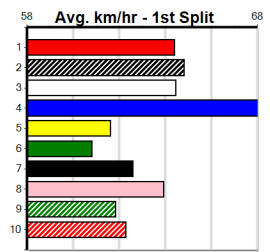

PHOTO MAN AT STUD (275+ RANK)

Distance: 400m, Race Type: Mixed 6/7, Total Prizemoney: $1,530
1st: $1,000, 2nd: $320, 3rd: $160, 4th: $50

MINA WINGS (4) has been ultra consistent to date and she has the speed to make every post a winner. SUPER SPEED (8) resumes from a lengthy spell but he did show plenty of promise in his first prep. ROOFTOP SHOUT (2) is showing promise.

Watchdog Tips: 4 8 2 1 Bet: Win 4

SPICY MADAM [7] Better than her past few, early speed, respect $6.00
BK Bitch Mar-22 Sire: BERNARDO Dam: HOOK ALONG BOOK
Owner(s): D Kerr
Trainer: Belinda Connolly (Caldermeade)
Winning Distances: < 300m (0) 300 - 399m (1) 400 - 499m (0) 500 - 599m (0) 600 - 699m (0) > 700m (0)
Winning Weights: 25.8(1)
2nd (2) 25.4 425 BEN R4 06-Mar-24 24.48 23.79 0.05L BLACK SPANIARD (24.48) M/111 . . . . . 6.61 $8.20 7
7th (1) 25.4 450 BAL R6 11-Mar-24 26.47 25.69 11.00 POWER INNINGS (25.72) M/126 . . . . . 6.73 $8.10 T3-RW
3rd (4) 26.3 400 WGL R9 30-May-24 23.10 22.96 0.50L SKY BLAZER (23.08) M/11 . . . . . 8.31 $4.00 T3-7
5th (1) 26.2 400 WGL R9 11-Jun-24 23.52 22.72 6.50L UNSURPASSED (23.09) M/23 . . . . . 8.39 $13.10 X67
2nd (4) 26.6 400 WGL R3 18-Jun-24 23.08 22.54 2.25L ASTON IMAGE (22.93) Q/12 . . . SW . 8.30 $21.30 X67
7th (4) 26.4 400 WGL R9 25-Jun-24 23.75 22.51 12.00 DAINTREE SPIRIT (22.91) M/45 . . . . . 8.54 $17.70 X67
8th (3) 26.5 400 WGL R10 04-Jul-24 24.36 23.04 19.00 URANA PANDA (23.04) M/67 . . . V28 . 8.80 $7.10 7
4th (2) 26.8 390 BAL R9 16-Sep-24 22.94 22.20 3.75L DARK BEFORE DAWN (22.69) Q/12 . . . . . 8.50 $4.50 T3-7
Last 3 wins NOT included above
1st (5) 25.8 350 HVL R2 09-Feb-24 20.21 19.65 0.05L ASTON LYNDIA (20.21) M/4 . . . SW . 6.95 $2.70 T3-M

ROOFTOP SHOUT (QLD)[7] Still learning but has pace to burn, threat $4.20
BK Dog Jun-22 Sire: DROOPYS SYDNEY Dam: HOPEFUL LASH
Owner(s): S Jackson
Trainer: Susan Richards (Devon Meadows)
Winning Distances: < 300m (0) 300 - 399m (1) 400 - 499m (0) 500 - 599m (0) 600 - 699m (0) > 700m (0)
Winning Weights: 31.9(1)
2nd (6) 32.3 400 GEL R2 03-May-24 22.88 22.45 1.5L SERIAL STICKER (22.78) Q/12 . . . . . 8.45 $21.50 MH
3rd (8) 32.6 460 GEL R3 10-May-24 27.13 25.63 7.00L PAW NICHOLLS (26.67) M/322 . . . . . 6.82 $1.80 M
2nd (4) 32.4 450 BAL R2 15-May-24 25.72 24.79 0.50L AKELA MARTIAL (25.70) Q/111 . . . . . 6.65 $3.50 M
4th (1) 32.1 450 BAL R2 26-May-24 25.81 24.76 2.50L AKELA JUDO (25.64) Q/111 . . . SW . 6.62 $2.40 M
1st (8) 31.9 300 HVL R10 19-Aug-24 17.24 16.86 0.50L ARE YOU OKAY (17.26) M/3 . . . SW . 4.06 $2.10 T3-M
3rd (5) 32.0 400 WGL R2 12-Sep-24 23.40 22.86 8.00L JUST LIKE AUDREY (22.87) M/22 . . . . . 8.46 $5.40 T3-7
Last 3 wins NOT included above