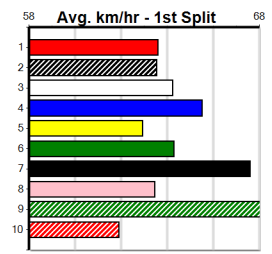

OAKS SUPER BOX (275+ RANK)

Distance: 400m, Race Type: Mixed 4/5, Total Prizemoney: $1,530
1st: $1,000, 2nd: $320, 3rd: $160, 4th: $50

SPICY PIPER (4) led for a long way at Geelong last time and she can go one better this time around. PEACHES (5) was impressive three runs back and she can come out running. URANA MUFFIN (7) has a good record here and is a big threat

Watchdog Tips: 4 5 7 8 Bet: Win 4

BEFORE NOON [4] Can miss the kick, will push wide, tough ask $12.00
Owner(s): D Williamson
Winning Distances: < 300m (0) 300 - 399m (3) 400 - 499m (3) 500 - 599m (0) 600 - 699m (0) > 700m (0)
Box History table and Prize Best Starts table included.

FURIOUS ANGEL [4] Good record here but down on best form, no $10.00
Owner(s): S Lithgow
Winning Distances: < 300m (0) 300 - 399m (6) 400 - 499m (10) 500 - 599m (0) 600 - 699m (0) > 700m (0)
Box History table and Prize Best Starts table included.

LILLY RUSH [5] Needs to lead, too much pace in this event $7.50
Owner(s): P Larkin
Winning Distances: < 300m (0) 300 - 399m (5) 400 - 499m (4) 500 - 599m (0) 600 - 699m (0) > 700m (0)
Box History table and Prize Best Starts table included.

SPICY PIPER [4] Consistent type, can come out running, yes $4.60
Owner(s): D Kerr
Winning Distances: < 300m (0) 300 - 399m (3) 400 - 499m (13) 500 - 599m (0) 600 - 699m (0) > 700m (0)
Box History table and Prize Best Starts table included.

PEACHES [5] Better than her past two runs, main danger $4.00
Owner(s): D Klemke
Winning Distances: < 300m (0) 300 - 399m (0) 400 - 499m (4) 500 - 599m (0) 600 - 699m (0) > 700m (0)
Box History table and Prize Best Starts table included.