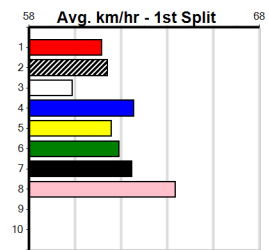

SPORTBET MAKE IT A MULTI (275+ RANK)

Distance: 460m, Race Type: Maiden, Total Prizemoney: $1,530
1st: $1,000, 2nd: $320, 3rd: $160, 4th: $50

PARABOLE RICO (2) has been placed in two of four to date and he has the speed to make every post a winner. KILMANY WARRIOR (8) has been luckless in his past two and he is drawn to make amends. WHERE TO NEXT (4) can show early pace.

Watchdog Tips: 2 8 4 1 Bet: Win 2

BEERS AND BIKES [M] Can unwind a strong finish, must keep safe $9.00
BKW Dog Oct-22 Sire: PLAYLIST Dam: VALLEY REAPER
Owner(s): L Cardillo
Trainer: Dallan Klemke (Lara)

PARABOLE RICO [M] Impressive to date, can find the arm, yes $2.60
BK Dog Dec-22 Sire: BELLA INFRARED Dam: BELLA RICO
Owner(s): L Karabitsakos
Trainer: Luckie Karabitsakos (Pearcedale)

AUSSIE POISE [M] Well beaten in all three runs, prefer to watch $21.00
BK Dog Nov-22 Sire: AUSSIE INFRARED Dam: POISE
Owner(s): M Zahra
Trainer: Leanne Burke (Alberton West)

WHERE TO NEXT [M] Biks Had a few chances but has talent, threat $7.50
BK Dog Mar-22 Sire: RAW ABILITY Dam: UP THE AMOUNT
Owner(s): Greysynd Racing (SYN), W Owen, J Chilcott, A Long
Trainer: Julie Chilcott (Heathcote)

ROSCO'S DREAM (QLD)[M] Down on confidence, draw is a worry, tested $16.00
BK Dog Jan-22 Sire: FERNANDO BALE Dam: DAM SLIPPERY
Owner(s): D Simmons
Trainer: Leanne Burke (Alberton West)

1

2

3

4

5