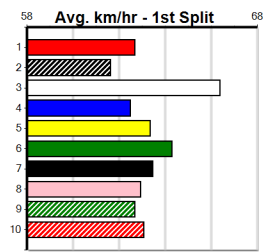

PAUA OF BUDDY AT STUD (275+ RANK)

Distance: 460m, Race Type: Grade 5, Total Prizemoney: $1,530
1st: $1,000, 2nd: $320, 3rd: $160, 4th: $50

ARTS INFERNO (1) returned to form with a handy 24.19 Bendigo win and he is drawn to get all the breaks. AUDACIOUS PADDY (7) has been luckless since his 25.96 win here and he can make amends this time. TOOTSIE (3) has solid claims

Watchdog Tips: 1 7 3 2 Bet: Win 1

ARTS INFERNO [5] Returned to form at Bendigo, gun draw, yes $3.40
Owner(s): FULHAM BRIDGE (SYN), A Duncan, J Chilcott, J Duncan
Trainer: Josh Duncan (Heathcote)

VELOX BALE (NSW)[5] Hit or miss early, solid turn of foot, keep safe $9.00
Owner(s): L Harris
Trainer: Tammy Kennedy-harris (Devon M)

TOOTSIE [5] Led for a long way last time, can threaten $7.50
Owner(s): W Dawes
Trainer: William Dawes (Moe South)

DUSTY OLD ROAD [5] Returned to form at Sale, include in exotics $8.00
Owner(s): C Fulford
Trainer: Lindsay Fulford (Maffra)

SMOOTH RANGER [5] Capable but the draw is a worry, place best $4.80
Owner(s): J Carr
Trainer: Malcolm Carr (Devon Meadows)

1

2

3

4

5