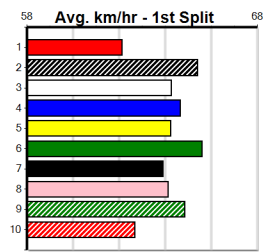

G'DAY CHEF CATERERS (275+ RANK)

Distance: 400m, Race Type: Grade 5, Total Prizemoney: $1,530
1st: $1,000, 2nd: $320, 3rd: $160, 4th: $50

HIGH FINANCE (4) was dominant when scoring here last time and she will take a power of beating again. STEEL LADY (6) regained some confidence last time and she will be in the firing line throughout. BIG PISTOL (8) is nearing another win

Watchdog Tips: 4 6 8 3 Bet: Win 4

FLYING RYKER [5] Capable but prefer drawn out wide, place $7.50
BK Dog May-21 Sire: BARCIA BALE Dam: LIBBY'S DREAM
Owner(s): Palm Ridge Friends (SYN), L Burke, G Harris
Trainer: Leanne Burke (Alberton West)
Winning Distances: < 300m (0) 300 - 399m (3) 400 - 499m (2) 500 - 599m (0) 600 - 699m (0) > 700m (0)
Winning Weights: 32.8(1) 33.0(2) 33.7(1) 33.8(1)
Box History table with 8 columns (1st-8th) and 8 rows.

MIKE'S TIGER [5] Needs to lead, down on best form, tested $10.00
BK Dog Jun-21 Sire: FERNANDO BALE Dam: FEARLESS SWAN
Owner(s): Canine Neddys (SYN), C Gartung, B Blackshaw, B Walker
Trainer: Bradley Stockdale (Churchill)
Winning Distances: < 300m (0) 300 - 399m (8) 400 - 499m (4) 500 - 599m (0) 600 - 699m (0) > 700m (0)
Winning Weights: 29.1(2) 29.2(2) 29.3(1) 30.5(1) 30.9(2) 31.0(2) 31.1(1) 31.2(1)
Box History table with 8 columns (1st-8th) and 8 rows.

RAPH CITY [5] Resuming, class act when fit, keep safe $4.00
BK Dog Feb-20 Sire: MAGIC SPRITE Dam: ELAINE AVENUE
Owner(s): Three Cheeky Monkeys (SYN), G Laidlay, P Laidlay, D Barnett, M Lampett, M Lampett, J Lampett
Trainer: Pauline Laidlay (Devon Meadows)
Winning Distances: < 300m (0) 300 - 399m (6) 400 - 499m (5) 500 - 599m (2) 600 - 699m (0) > 700m (0)
Winning Weights: 29.7(1) 30.0(2) 30.2(1) 30.3(2) 30.5(1) 30.7(1) 30.8(1) 30.9(1) 31.6(1) 31.7(2)
Box History table with 8 columns (1st-8th) and 8 rows.

HIGH FINANCE [5] Dominant last time, can cross and lead, yes $3.40
BK Bitch Jan-22 Sire: BEWILDERING Dam: HOW HIGH JAZZ
Owner(s): C Fulford
Trainer: Lindsay Fulford (Maffra)
Winning Distances: < 300m (0) 300 - 399m (0) 400 - 499m (3) 500 - 599m (0) 600 - 699m (0) > 700m (0)
Winning Weights: 25.0(1) 25.3(1) 25.6(1)
Box History table with 8 columns (1st-8th) and 8 rows.

GOTHAM MARQUESS [5] Good record here but down on best form, no $10.00
BK Bitch May-21 Sire: AUSSIE INFRARED Dam: GOTHAM QUEEN
Owner(s): SMKN (SYN), M Lithgow, D Maynes, K Maynes, N Riseley, E Avdulla
Trainer: Melanie Lithgow (Devon Meadow ENG WGL 2024-09-17)
Winning Distances: < 300m (0) 300 - 399m (4) 400 - 499m (4) 500 - 599m (0) 600 - 699m (0) > 700m (0)
Winning Weights: 26.5(1) 26.6(1) 26.7(1) 26.8(1) 26.9(1) 27.0(1) 27.1(2)
Box History table with 8 columns (1st-8th) and 8 rows.