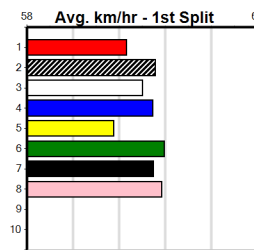

SPORTSBET GREEN TICKS (1-3 WINS) (275+)

Distance: 460m, Race Type: Restricted Win, Total Prizemoney: $1,530
1st: $1,000, 2nd: $320, 3rd: $160, 4th: $50

GOLD MAREE (3) recently sizzled in a trial here and she is expected to fire fresh. FLY HIGH ZEUS (2) has been placed in two of his past three and he will be in the firing line throughout. KAOS CONTROL (8) is showing some promise.

Watchdog Tips: 3 2 8 6 Bet: Win 3

OUR BLUE HAZE [7] Needs to lead, can push up the track, no $10.00
Owner(s): OUR FAMILY (SYN), B Selleck, D Selleck, J Selleck, H Lindsay, B Lindsay
Trainer: Brian Selleck (Tooradin)
Box History table and Prize Best Starts table included.

FLY HIGH ZEUS [7] Placed in two of his past three, main danger $6.50
Owner(s): M Ebeyer
Trainer: David Plumridge (Scoresby)
Box History table and Prize Best Starts table included.

GOLD MAREE (NSW)[7] Resuming, sizzled in a trial here, should fire $2.20
Owner(s): G Adams
Trainer: Luke Adams (Pearcedale)
Box History table and Prize Best Starts table included.

DUNDEE DIXIE [5] Well down the track in her past eight, tested $16.00
Owner(s): G Scott-smith
Trainer: Geoffrey Scott-smith (Pakenham)
Box History table and Prize Best Starts table included.

LET'S MAKE UP [7] Never headed two runs back, harder today, place $10.00
Owner(s): T Tufo
Trainer: Tony Tufo (Labertouche)
Box History table and Prize Best Starts table included.