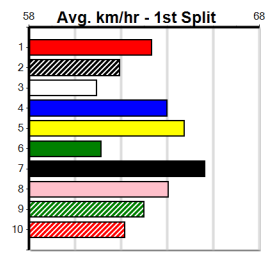

Watchdog Tips: 8 4 7 5 Bet: Win 8

Table with columns: Form Box, Wgt, Dist, Track, Date, Time, BON, Margin, 1st/2nd (Time), PIR, Checked, Comment, W/R, Split 1, S/P, Grade

DOUBLE INFARED (NSW)[M] Debut run was solid enough, can run a drum \$7.50
BK Dog Nov-22 Sire: AUSSIE INFRARED Dam: DOUBLE BLUFF
Owner(s): Hard Earnt Thirst (SYN), G Pask, G Browney, G Pask, J Baxter, D Brown
Trainer: Graeme Campbell (Drouin South)