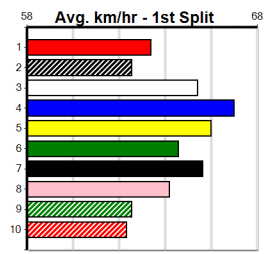

Warragul
5
4:14PM
(VIC time)

SENNACHIE AT STUD (275+ RANK)

Distance: 400m, Race Type: Grade 5, Total Prizemoney: $1,530
1st: $1,000, 2nd: $320, 3rd: $160, 4th: $50

URANA PANDA (5) has a good record here to date and she can light them up soon after box rise.
LEKTRA VERA (6) owns a handy 22.83 PB here and she will get a nice cart across early on. JAG
FERNANDO (8) won't be too far away.

Watchdog Tips: **5** **6** **8** **3** Bet: Win 5

1
Form Box Wgt Dist Track Date Time BON Margin 1st/2nd (Time) PIR Checked Comment W/R Split 1 S/P Grade
ROSS STREET PETE [5] Resuming, may need a run or two, tested **$12.00**
Dog Aug-22 Sire: SH AVATAR Dam: ROCKIN' ROSIE
Owner(s): Ross St Rabble (SYN), J Arter, J Reynolds, G Masterson, R Smith, N Prosser, C Moon, D White, M Trainer: Susan Richards (Devon Meadows)
Winning Distances: < 300m (0) 300 - 399m (1) 400 - 499m (2) 500 - 599m (0) 600 - 699m (0) > 700m (0)
Winning Weights: 31.8(1) 31.9(1) 32.3(1)
7th (8) 32.4 400 WGL R4 11-Apr-24 23.38 22.60 12.00 MISS BLAZE (22.60) S/88 6.66 $22.90 T3-7
1st (6) 31.8 450 TRA R3 10-May-24 25.07 24.65 1.75L CANYA STRIKER (25.18) Q/111 6.74 $31.00 RW
2nd (4) 31.6 450 SHP R5 16-May-24 25.82 25.42 1.75L CANYA DREAM (25.72) M/533 6.80 $8.80 X67
1st (7) 31.9 460 WGL R5 21-May-24 26.36 25.83 2.00L BEGGIN' (26.50) M/653 6.80 $42.20 X67H
7th (4) 31.8 460 WGL R3 28-May-24 26.63 25.54 12.00 MAVIS TOLMIE (25.84) M/378 6.63 $22.30 X67F
2nd (2) 31.8 515 SAP R11 03-Jun-24 30.21 29.83 2.50L SHOWGIRL SHIRLEY (30.05) M/2322 5.18 $3.20 5NP
7th (4) 31.4 515 SAP R7 10-Jun-24 30.45 29.57 9.00L BRONNELLY STRIKER (29.84) M/2777 5.21 $4.70 5
7th (1) 31.2 515 SAP R4 17-Jun-24 30.83 29.74 10.00 SPRINGVIEW NOAH (30.14) M/4888 V21 5.25 $5.50 5NP
Last 3 wins NOT included above
1st (4) 32.3 350 TRA R1 18-Mar-24 20.67 20.02 0.75L BRAEMAR JESSIE (20.72) M/43 6.90 $11.70 T3-M
Prize Best $5960.00
Starts 23.38(8)-11/4/24
Trk/Dts 15-3-2-0
APM 1-0-0-0
2702

2
Form Box Wgt Dist Track Date Time BON Margin 1st/2nd (Time) PIR Checked Comment W/R Split 1 S/P Grade
MAX TANGO [5] Hit or miss early, needs to lead, place best **$10.00**
Dog Feb-22 Sire: FERNANDO BALE Dam: MAX DANCER
Owner(s): M McClelland Trainer: Mark McClelland (Lovely Banks)
Winning Distances: < 300m (0) 300 - 399m (0) 400 - 499m (3) 500 - 599m (0) 600 - 699m (0) > 700m (0)
Winning Weights: 34.2(1) 34.7(2)
1st (4) 34.7 425 BEN R1 11-May-24 24.59 24.05 1.75L SOHO QUICKLY BY (24.71) M/333 6.76 $6.30 M
2nd (1) 35.0 425 BEN R9 15-May-24 24.85 24.04 1.00L MICK'S DELIGHT (24.80) S/622 6.90 $3.20 T3-7
7th (1) 34.4 390 WBL R2 23-May-24 23.74 22.06 15.00 NARINGAL MATE (22.74) S/87 VO 9.11 $13.20 7
1st (3) 34.7 425 BEN R9 20-Jul-24 24.70 24.13 3.5L CAPTAIN KATIE (24.93) S/411 SW 6.85 $7.80 7
5th (2) 34.1 500 BEN R7 24-Jul-24 28.96 28.47 5.50L SILVER MACHINE (28.59) M/435 6.77 $7.50 6G
6th (7) 34.5 460 GEL R5 03-Aug-24 26.82 26.23 8.50L WINTER BALE (26.23) S/776 7.07 $11.30 X67
1st (1) 34.2 450 BAL R10 11-Aug-24 26.05 25.52 2.25L XARN BALE (26.19) Q/111 6.73 $10.20 T3-6
6th (5) 33.9 450 BAL R6 18-Aug-24 26.43 25.68 11.00 WHERE IS HE (25.68) M/786 6.90 $20.80 T3-5
Last 3 wins NOT included above
Prize Best $3320.00
Starts FSH
Trk/Dts 10-3-1-0
APM 0-0-0-0
2128