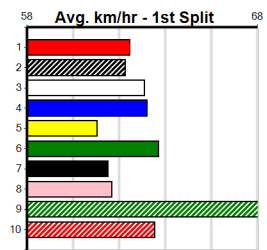

GREYHOUND ADOPTION PROGRAM (275+

Distance: 400m, Race Type: Grade 5, Total Prizemoney: $1,530
1st: $1,000, 2nd: $320, 3rd: $160, 4th: $50

DAINTREE VISION (5) was a cracking 24.65 Sale winner last time and he looks well graded once again. UNSURPASSED (2) has been solidly placed in his past two and he can work into the mix mid race. SONS OF TOM (4) is never too far away

Watchdog Tips: 5 2 4 7 Bet: Win 5

Table with columns: Form Box, Wgt, Dist, Track, Date, Time, BON, Margin, 1st/2nd (Time), PIR, Checked, Comment, W/R, Split 1, S/P, Grade

CHI FOOSE [5] Can miss the kick, pushes up the track, place $9.00
Owner(s): S Kipirtidis
Winning Distances: < 300m (0) 300 - 399m (1) 400 - 499m (5) 500 - 599m (0) 600 - 699m (0) > 700m (0)
Winning Weights: 26.8(1) 27.1(1) 27.3(1) 27.4(1) 28.0(2)

Box History table for CHI FOOSE [5] showing performance across various splits and distances.

UNSRPASSED [5] Solidly placed in his past two, main danger $7.50
Owner(s): S Van oirschot
Winning Distances: < 300m (0) 300 - 399m (0) 400 - 499m (3) 500 - 599m (0) 600 - 699m (0) > 700m (0)
Winning Weights: 31.7(1) 32.4(1) 32.6(1)

Box History table for UNSRPASSED [5] showing performance across various splits and distances.

UNDER HIS SPELL [5] Hasn't won for some time, must find plenty $16.00
Owner(s): I Dann
Winning Distances: < 300m (0) 300 - 399m (5) 400 - 499m (4) 500 - 599m (0) 600 - 699m (0) > 700m (0)
Winning Weights: 30.4(1) 30.9(1) 31.0(1) 31.4(1) 32.0(1) 32.4(1) 32.5(1) 32.6(1) 33.4(1)

Box History table for UNDER HIS SPELL [5] showing performance across various splits and distances.

SONS OF TOM [5] Never too far away in this company, threat $8.00
Owner(s): APG Racing (SYN), A Gourlay, P Gourlay, C Currie
Winning Distances: < 300m (0) 300 - 399m (3) 400 - 499m (2) 500 - 599m (0) 600 - 699m (0) > 700m (0)
Winning Weights: 35.8(1) 36.0(2) 36.2(2)

Box History table for SONS OF TOM [5] showing performance across various splits and distances.

DAINTREE VISION [5] Cracking win last time, well graded, yes $2.20
Owner(s): M Musselwhite
Winning Distances: < 300m (0) 300 - 399m (0) 400 - 499m (3) 500 - 599m (0) 600 - 699m (0) > 700m (0)
Winning Weights: 29.0(1) 30.1(1) 30.3(1)

Box History table for DAINTREE VISION [5] showing performance across various splits and distances.

1

2

3

4

5