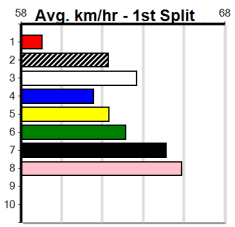

SPORTBET MAKE IT A MULTI (275+ RANK)

Distance: 350m, Race Type: Maiden, Total Prizemoney: $1,530
1st: $1,000, 2nd: $320, 3rd: $160, 4th: $50

2

11:03AM

(VIC time)

JAZZ HANDS (2) has been hitting the line well over the 300m course of late and may be suited by the longer trip in this. MS. DAISY MIKADO (8) produced some handy placings here last month and she looks like the danger here.

Watchdog Tips:

2

8

5

1

Bet:

Win 2