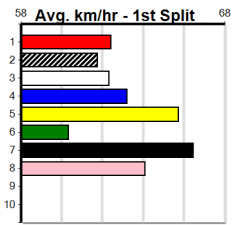

STRAIGHT RACING...GREAT RACING (275)

Distance: 300m, Race Type: Grade 6, Total Prizemoney: \$1,530
1st: \$1,000, 2nd: \$320, 3rd: \$160, 4th: \$50

9

1:17PM

(VIC time)

IRISH BRIE (4) has been racing in much tougher company of late and she may only need an ounce of luck early to salute here. RIPPED MIKADO (5) can show a good turn of foot once balanced and he could make his presence felt in the run home.