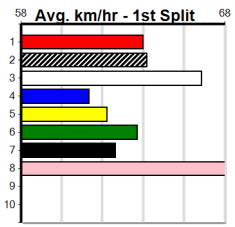

Healesville

"THE SHED" @ Healesville Greys (275+)

Distance: 300m, Race Type: Grade 5, Total Prizemoney: \$1,530
1st: \$1,000, 2nd: \$320, 3rd: \$160, 4th: \$50

12

2:27PM

(VIC time)

SONIC SHOCKWAVE (8) has the early speed to cross and find the arm early in this and she may prove hard to reel in if she does so. INTER BLACK FIRE (3) is another with good early speed and she looks like the main danger in this.