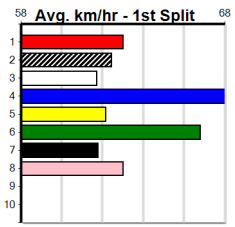

GORSKI ENGINEERING (275+ RANK)

Distance: 350m, Race Type: Grade 5, Total Prizemoney: \$1,530
1st: \$1,000, 2nd: \$320, 3rd: \$160, 4th: \$50

7

12:42PM

(VIC time)

CATCH A RAINBOW (1) can race a bit closer to the speed early in this and has the mid race motor to power to the front in the run to the judge. GOLDEN COAST (6) has produced smart efforts here in his last two starts and could be prominent throughout.