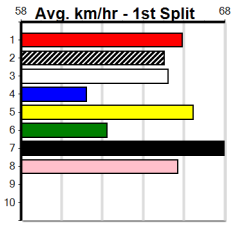

SPORTSBET SET A DEPOSIT LIMIT (275+)

Distance: 300m, Race Type: Grade 5, Total Prizemoney: $1,530
1st: $1,000, 2nd: $320, 3rd: $160, 4th: $50

10

1:39PM
(VIC time)

FEROCIOUS SANDY (1) is ideally drawn in this and looks hard to beat after her solid win from this box 2 starts back. SHE'S SOMETHING (3) can show a good turn of foot once balanced and looks like the danger with any luck early here.

Watchdog Tips: **1** **3** **2** **4** **Bet:** **Box Trifecta 1,2,3,4 ($10 for 41.67%)**