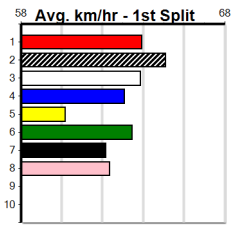

Healesville

MONTROSE IGA LIQUOR (275+ RANK)

Distance: 350m, Race Type: Mixed 6/7, Total Prizemoney: \$1,530
1st: \$1,000, 2nd: \$320, 3rd: \$160, 4th: \$50

5

11:53AM

(VIC time)

ANACONDA SQUEEZE (2) can come out running in his races and he may prove hard to catch if he can find the arm early here. GOSSIPS (6) has produced solid efforts in his last two starts and he could be right in the finish here.