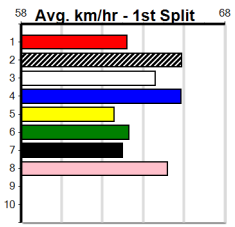

CROYDON HOMING PIGEON CLUB (275+

Distance: 350m, Race Type: Grade 5, Total Prizemoney: \$1,530
1st: \$1,000, 2nd: \$320, 3rd: \$160, 4th: \$50

6

12:14PM

(VIC time)

IN THEIR HONOUR (3) showed speed in his good win two starts back and he may only need to step on terms to salute in this. MY GIRL RISSA (2) has the speed to cross the wide runner in one early and could be the danger here.