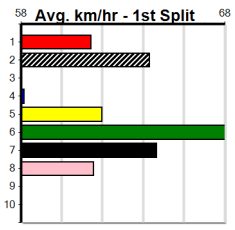

Healesville

MR HUMMER LIMOS (275+ RANK)

Distance: 300m, Race Type: Grade 7, Total Prizemoney: $1,530
1st: $1,000, 2nd: $320, 3rd: $160, 4th: $50

3

11:19AM

(VIC time)

ITHACAN GODDESS (7) recorded a solid all the way 22.55 Warragul win 4 starts back and a similar effort would be very hard to beat in this. CLASSIC WYNSTAN (6) can set the tempo soon after box rise and looks set to be prominent throughout.

Watchdog Tips:

7

6

2

3

Bet:

Quinella 6/7 ($10 for 1000%)