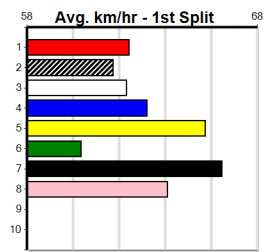

STRAIGHT RACING...GREAT RACING (275+)

Distance: 300m, Race Type: Grade 6, Total Prizemoney: $1,530
1st: $1,000, 2nd: $320, 3rd: $160, 4th: $50

IRISH BRIE (4) has been racing in much tougher company of late and she may only need an ounce of luck early to salute here. RIPPED MIKADO (5) can show a good turn of foot once balanced and he could make his presence felt in the run home.

Watchdog Tips: 4 5 7 6 Bet: Win 4

Form Box Wgt Dist Track Date Time BON Margin 1st/2nd (Time) PIR Checked Comment WR Split 1 S/P Grade

FULL BARREL [6] *** SCRATCHED *** $99.00
Owner(s): Eye Candy (SYN), C Wilk, K Gorman
Sire: FERNANDO BALE Dam: IT'S A BLUSH
Trainer: Christian Wilk (Tanjil South)
Box History table and Prize Best Starts table included.

MR. HOLIDAY (NSW)[6] $12.00
Not racing well enough of late, needs it easier.
Owner(s): G Mcmillan
Sire: ZAMBORA BROCKIE Dam: FOXY FIREBALL
Trainer: Elaine Wood (Nambrok)
Box History table and Prize Best Starts table included.

EVIE WONDER [6] $8.00
Steady Warragul win 3 back, place hopes here.
Owner(s): L Lansdown
Sire: FERNANDO BALE Dam: BETTA BALE
Trainer: Lee Lansdown (Morningson)
Box History table and Prize Best Starts table included.

IRISH BRIE [6] $3.00
Good early, drops in class for this, one to beat.
Owner(s): N Lund
Sire: COSMIC RUMBLE Dam: DELTA RHODE
Trainer: Nicole Lund (Longwarry)
ENG HVL 2024-09-23
Box History table and Prize Best Starts table included.

RIPPED MIKADO [6] $2.80
Good turn of foot once balanced, major player.
Owner(s): J AND J (SYN), M Barber, P Jones
Sire: ASTON DEE BEE Dam: ZEMIRA MIKADO
Trainer: Maria Barber (Hoddles Creek)
Box History table and Prize Best Starts table included.