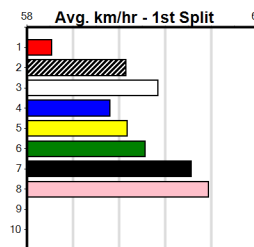

SPORTBET MAKE IT A MULTI (275+ RANK)

2

11:03AM

(VIC time)

Distance: 350m, Race Type: Maiden, Total Prizemoney: $1,530
1st: $1,000, 2nd: $320, 3rd: $160, 4th: $50

JAZZ HANDS (2) has been hitting the line well over the 300m course of late and may be suited by the longer trip in this. MS. DAISY MIKADO (8) produced some handy placings here last month and she looks like the danger here.

Watchdog Tips: 2 8 5 1 **Bet:** Win 2

1

SHAUN LEE ROSE [M] **$8.50**

BE Dog Dec-22 Sire: MAGICAL BALE Dam: SHANTELLE ROSE

Owner(s): S Chignell Trainer: Jeffrey Chignell (Rosedale)

Winning Distances: < 300m (0) 300 - 399m (0) 400 - 499m (0) 500 - 599m (0) 600 - 699m (0) > 700m (0)

Winning Weights:

Pos	Age	Wt	Sex	Track	Date	Time	Margin	1st/2nd (Time)	PIR	Checked	Comment	WR	Split 1	S/P	Grade
5th	(4)	33.8	460	WGL	R2	13-Aug-24	26.55	25.71	6.50L	STAR COMMAND (26.12)	S/555			7.01	$12.40 MH
4th	(2)	33.8	515	SAP	R1	19-Aug-24	30.46	29.31	8.50L	PAW IKE (29.89)	S/7654			5.50	$23.50 M
4th	(3)	33.6	435	SLE	R1	01-Sep-24	26.01	24.45	11.00L	HAMMER (25.26)	M/664		VO	5.57	$6.00 M
6th	(8)	33.5	460	WGL	R4	10-Sep-24	26.64	26.03	9.00L	CAPRICORN ONE (26.03)	M/666			6.86	$50.40 M

Last 3 wins NOT included above

Box History

Bx	1st	2nd	3rd	4th	5th	6th	7th	8th
1								
2								
3				1				
4				1	1			
5								
6								
7								
8						1		

Prize Best: $150.00
Starts: FSH
Trk/Dts: 4-0-0-0
APM: 0-0-0-0
150

2

JAZZ HANDS [M] **$4.20**

BK Bitch Dec-21 Sire: JS FLAMIN ACE Dam: LITTLE BIT SWEET

Owner(s): Dayas Star (SYN), G Ithier, C Ithier Trainer: Christine Ithier (Springvale South)

Winning Distances: < 300m (0) 300 - 399m (0) 400 - 499m (0) 500 - 599m (0) 600 - 699m (0) > 700m (0)

Winning Weights:

Pos	Age	Wt	Sex	Track	Date	Time	Margin	1st/2nd (Time)	PIR	Checked	Comment	WR	Split 1	S/P	Grade
8th	(5)	26.6	300	HVL	R1	09-Jun-24	18.12	16.75	20.00	I'M WHAT'S NEXT (16.76)	S/8			4.27	$71.10 M
6th	(3)	27.0	515	SAP	R1	04-Aug-24	31.81	29.55	18.00	TAKE A CARNATION (30.60)	M/4246		VO	5.34	$48.40 M
7th	(4)	26.8	300	HVL	R1	09-Aug-24	17.67	16.90	9.50L	ROWDY'S BEAST (17.03)	S/8			4.30	$50.20 T3-M
7th	(6)	26.6	300	HVL	R1	23-Aug-24	17.53	16.77	7.00L	EVEN CHANCE (17.05)	S/6			4.14	$72.00 T3-M
4th	(4)	26.6	300	HVL	R1	26-Aug-24	17.28	16.68	3.75L	CHEWBACCA (17.02)	S/5			4.14	$43.40 T3-M
2nd	(4)	26.3	300	HVL	R1	06-Sep-24	17.41	16.80	1.00L	RUPTURED (17.35)	S/8			4.07	$8.40 T3-M
3rd	(1)	26.4	300	HVL	R1	13-Sep-24	17.13	16.77	2.75L	SACHIN (16.94)	M/5			4.02	$11.30 T3-M

Last 3 wins NOT included above

Box History

Bx	1st	2nd	3rd	4th	5th	6th	7th	8th
1								
2								
3								
4								
5								
6								
7								
8								

Prize Best: $530.00
Starts: FSTD
Trk/Dts: 7-0-1-1
APM: 0-0-0-0
530