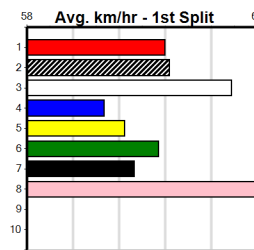

"THE SHED" @ Healesville Greys (275+)

Distance: 300m, Race Type: Grade 5, Total Prizemoney: $1,530
1st: $1,000, 2nd: $320, 3rd: $160, 4th: $50

SONIC SHOCKWAVE (8) has the early speed to cross and find the arm early in this and she may prove hard to reel in if she does so. INTER BLACK FIRE (3) is another with good early speed and she looks like the main danger in this.

Watchdog Tips: 8 3 2 1 Bet: Win 8

Form Box Wgt Dist Track Date Time BON Margin 1st/2nd (Time) PIR Checked Comment W/R Split 1 S/P Grade

WHAT'S THAT (NSW)[5] Met some speedy types of late, place hopes here. $8.00
Owner(s): K Doidge
Sire: TOMMY SHELBY Dam: WHAT JOY
Trainer: Kenneth Doidge (Murchison)

Box History table and Prize Best Starts Trk/Dts APM for WHAT'S THAT (NSW)[5]

BRENDEN [5] Good turn of foot once balanced, big chance. $4.20
Owner(s): R Wood
Sire: FERAL FRANKY Dam: MANNERS MATTER
Trainer: Ronald Wood (Warragul)

Box History table and Prize Best Starts Trk/Dts APM for BRENDEN [5]

INTER BLACK FIRE [5] Can race in a forward position throughout, danger. $3.60
Owner(s): TONY AND JOE (SYN), T Interligi, J Interligi
Sire: AUSSIE INFRARED Dam: INTER SANTINA
Trainer: Joe Interligi (Dandenong North)

Box History table and Prize Best Starts Trk/Dts APM for INTER BLACK FIRE [5]

QUANTUM LEAP (SA)[5] *** SCRATCHED *** $99.00
Owner(s): D Beasley
Sire: SENNACHIE Dam: SPRINGVALE DIVA
Trainer: Donna Beasley (Mount Cottrell)

Box History table and Prize Best Starts Trk/Dts APM for QUANTUM LEAP (SA)[5]

HEAD BIN [5] Not racing well enough of late, looks unlikely. $15.00
Owner(s): N Bischard
Sire: ASTON DEE BEE Dam: DESTINI GOLD
Trainer: Neville Bischard (Cohuna)

Box History table and Prize Best Starts Trk/Dts APM for HEAD BIN [5]

1

2

3

4

5