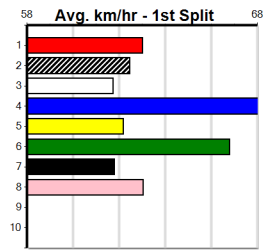

GORSKI ENGINEERING (275+ RANK)

7

12:42PM

(VIC time)

Distance: 350m, Race Type: Grade 5, Total Prizemoney: $1,530
1st: $1,000, 2nd: $320, 3rd: $160, 4th: $50

CATCH A RAINBOW (1) can race a bit closer to the speed early in this and has the mid race motor to power to the front in the run to the judge. GOLDEN COAST (6) has produced smart efforts here in his last two starts and could be prominent throughout.

Watchdog Tips: **1** **6** **4** **8** **Bet:** **Win 1**

1

CATCH A RAINBOW [5] **Can show good mid race pace here, big show.** **$4.60**

BK Bitch Nov-21 Sire: GET IT GIZMO Dam: MISS FIREBIRD

Owner(s): C Pirani Trainer: Cheryl Pirani (Boronia) ENG HVL 2024-09-23

Winning Distances: < 300m (0) 300 - 399m (0) 400 - 499m (3) 500 - 599m (0) 600 - 699m (0) > 700m (0)

Winning Weights: 28.2(1) 28.3(1) 28.5(1)

Box	1st	2nd	3rd	4th	5th	6th	7th	8th
1								
2			1	1				
3								
4	1	1		1	2		1	
5					2	2		
6						1	3	1
7	1				2			1
8	1			2	2			

Prize Best Starts Trk/Dts APM: $5055.00, 19.70(4)-30/8/24, 32-3-1-2, 2-0-1-0, 1411

2

BRAEMAR AUDREY [5] **Wide runner inside is a worry, needs some luck.** **$10.00**

BEF Bitch Nov-20 Sire: WHISKEY RIOT Dam: LAKEVIEW GRACE

Owner(s): Y Cassidy Trainer: Yvonne Cassidy (Valencia Creek)

Winning Distances: < 300m (0) 300 - 399m (3) 400 - 499m (2) 500 - 599m (0) 600 - 699m (0) > 700m (0)

Winning Weights: 28.8(1) 29.2(1) 29.4(2) 29.5(1)

Box	1st	2nd	3rd	4th	5th	6th	7th	8th
1				1				2
2		1			1		1	1
3			1	2		1		4
4	1					2	1	
5	2			1		2		1
6		1		1	1	1	1	1
7	1		2		1	6		1
8	1	1	1	1	1	2	2	

Prize Best Starts Trk/Dts APM: $7275.00, 19.99(2)-6/9/24, 51-5-3-5, 3-0-0-0, 668

3

ROTHWELL BOY [5] **Slow out and well beaten of late, needs it easier.** **$26.00**

F Dog Jan-21 Sire: ORSON ALLEN Dam: ROTHWELL GAL

Owner(s): R Dunne Trainer: Ronald Dunne (St Albans)

Winning Distances: < 300m (0) 300 - 399m (0) 400 - 499m (4) 500 - 599m (3) 600 - 699m (0) > 700m (0)

Winning Weights: 36.3(1) 36.5(1) 36.9(3) 37.1(1) 37.4(1)

Box	1st	2nd	3rd	4th	5th	6th	7th	8th
1		2	1		1		1	2
2	2		1	2	1	3	3	
3	1	2		2	2	1	2	2
4			1	2		1	2	
5	1		1	2	4	2	2	2
6		1	1				1	3
7	1	1	2	1	3	1	1	
8	2				1	2	1	3

Prize Best Starts Trk/Dts APM: $13650.00, 19.96(7)-14/6/23, 77-7-6-7, 7-0-0-2, 1374

4

MY BOY TED [5] **Can explode soon after box rise, big chance here.** **$3.20**

RF Dog Feb-22 Sire: HOUDINI BOY Dam: IT'S A JEWEL

Owner(s): K Norton Trainer: Kylie Norton (Craigieburn)

Winning Distances: < 300m (0) 300 - 399m (3) 400 - 499m (0) 500 - 599m (0) 600 - 699m (0) > 700m (0)

Winning Weights: 34.7(1) 35.0(1) 35.1(1)

Box	1st	2nd	3rd	4th	5th	6th	7th	8th
1								
2	1							
3				1				
4							1	2
5		1			1			
6			1					
7	1			1				1
8	1			2				1

Prize Best Starts Trk/Dts APM: $4210.00, 19.62(5)-26/7/24, 17-3-2-2, 15-3-2-2, 2795

5

ISHMY BELLE [5] **Tough draw, handy mid race pace, place hopes.** **$8.50**

BK Bitch Oct-20 Sire: SLICK Dam: ISHMY GIRL

Owner(s): K Doidge Trainer: Kenneth Doidge (Murchison)

Winning Distances: < 300m (0) 300 - 399m (0) 400 - 499m (4) 500 - 599m (0) 600 - 699m (0) > 700m (0)

Winning Weights: 28.2(1) 28.3(1) 28.5(1) 28.8(1)

Box	1st	2nd	3rd	4th	5th	6th	7th	8th
1			4	3	4	2	1	
2	1	1	1	1	2	1	2	1
3	2		1	1	5	3	2	
4		1	2	1	2	2	2	1
5		1		1	4	4	2	
6			1		2	2	2	
7	2	3	2	3	2	3	2	
8	1			4	2		1	

Prize Best Starts Trk/Dts APM: $11430.00, 20.06(1)-5/7/24, 93-4-9-11, 4-0-0-0, 1603