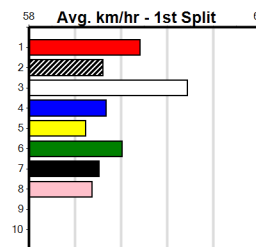

GAP ADOPTION DAY SUNDAY AT MEADOWS

1
10:47AM

(VIC time)

Distance: 300m, Race Type: Maiden, Total Prizemoney: $1,530
1st: $1,000, 2nd: $320, 3rd: $160, 4th: $50

Very tough affair with the more experienced runners having very poor placing strike rates and the newer brigade yet to impress. Have MALT WHISKEY (3) on top because he can find the arm early and that is the place to be in these races.

Watchdog Tips: 3 1 6 5 **Bet:** Win 3

Form Box	Wgt	Dist	Track	Date	Time	BON	Margin	1st/2nd (Time)	PIR	Checked	Comment	W/R	Split 1	S/P	Grade	
1	MISS CRIPPA (NSW)[M] $6.50															
	Can race closer to the speed in this, main danger.															
	WBK Bitch Jan-23 Sire: EBBY JET POWER Dam: STACEY BOTT Trainer: Geoff Smith (Mill Park)															
	Owner(s): G Smith															
	Winning Distances: < 300m (0) 300 - 399m (0) 400 - 499m (0) 500 - 599m (0) 600 - 699m (0) > 700m (0)															
	Winning Weights:															
	7th (2) 26.9 350 HVL R1 25-Aug-24 20.50 18.71 13.00 MY NAME'S EVELYN (19.64) M/6 6.96 $10.90 M															
	8th (6) 26.6 400 GEL R9 30-Aug-24 23.91 22.46 18.00 CINDY'S FIRE (22.71) S/78 8.97 $95.90 M															
	6th (6) 27.1 400 GEL R2 17-Sep-24 23.84 22.79 8.50L CRYPTO PRINCESS (23.25) M/36 8.78 $9.50 M															
	Last 3 wins NOT included above															

Box History								
Bx	1st	2nd	3rd	4th	5th	6th	7th	8th
1								
2								1
3								
4								
5								
6						1		1
7								
8								
Prize Best								$0.00
Starts								FSTD
Trk/Dts								3-0-0-0
APM								0-0-0-0

2	GOT MY MOJO [M] $8.00															
	Steady effort behind a talented one 2 back, place.															
	BK Bitch Jun-21 Sire: FERAL FRANKY Dam: SO MUCH MOJO Trainer: Ian Blencowe (Leongatha)															
	Owner(s): I Blencowe															
	Winning Distances: < 300m (0) 300 - 399m (0) 400 - 499m (0) 500 - 599m (0) 600 - 699m (0) > 700m (0)															
	Winning Weights:															
	8th (5) 28.0 460 WGL R2 15-Aug-24 27.21 25.97 18.00 LUNA MIKADO (26.02) M/667 . . . W 6.96 $46.10 T3-M															
	7th (7) 27.8 515 SAP R1 19-Aug-24 31.15 29.31 19.00 PAW IKE (29.89) M/4777 . . . 5.32 $134.80 M															
	8th (8) 27.7 595 SAP R3 26-Aug-24 36.30 33.98 24.00 PAW OCTAVIA (34.66) M/6787 . . . SW 9.73 $213.30 RW															
	Last 3 wins NOT included above															

Box History								
Bx	1st	2nd	3rd	4th	5th	6th	7th	8th
1					3	4	2	1
2					2	1	1	2
3				1		2	4	1
4	2				1	1	2	1
5					1	1	3	2
6					2	2	3	2
7						1	3	3
8					1		2	1
Prize Best								$865.00
Starts								FSTD
Trk/Dts								63-0-2-0
APM								0-0-0-0
								190

3	MALT WHISKEY (QLD)[M] $3.60															
	Can find the arm soon after box rise, one to catch															
	BEF Dog Dec-20 Sire: BARCIA BALE Dam: LANIS MORRIS Trainer: Garry Johnson (Chum Creek)															
	Owner(s): H Johnson															
	Winning Distances: < 300m (0) 300 - 399m (0) 400 - 499m (0) 500 - 599m (0) 600 - 699m (0) > 700m (0)															
	Winning Weights:															
	7th (8) 33.9 395 TRA R2 14-Nov-22 23.41 22.50 8.50L MAGIC BEE (22.84) S/877 . . . 3.99 $42.20 M															
	8th (7) 34.1 385 SHP R3 19-Nov-22 23.12 22.00 7.00L JUST VANISHED (22.65) M/78 . . . 8.61 $35.40 M															
	5th (5) 34.0 300 HVL R2 02-Dec-22 17.63 16.92 5.50L JINGLE JANGLE (17.28) S/6 . . . 4.21 $13.30 T3-M															
	Last 3 wins NOT included above															

Box History								
Bx	1st	2nd	3rd	4th	5th	6th	7th	8th
1			1					
2						1		
3					1		1	
4								2
5					1	1	1	
6						1		
7					1	1	1	1
8		1	1					1
Prize Best								$780.00
Starts								17.49(5)-21/8/22
Trk/Dts								18-0-0-2
APM								4-0-0-1
								47

4	APRIL OH ZEAL [M] $10.00															
	Tough draw, well beaten in first 2, needs luck.															
	BK Bitch Jun-22 Sire: SUPERIOR PANAMA Dam: ZEAL SENSATION Trainer: Kathrynne Tabb (Lara)															
	Owner(s): Real zeal (SYN), M Tabb, S Tabb															
	Winning Distances: < 300m (0) 300 - 399m (0) 400 - 499m (0) 500 - 599m (0) 600 - 699m (0) > 700m (0)															
	Winning Weights:															
	6th (5) 28.2 390 BAL R9 23-Aug-24 23.34 22.19 13.00 LAID BACK LASS (22.46) M/67 . . . 8.95 $14.40 M															
	6th (1) 28.6 400 GEL R2 31-Aug-24 23.76 22.30 20.00 PAW UTILITY (22.42) M/46 . . . 8.62 $32.30 M															
	Last 3 wins NOT included above