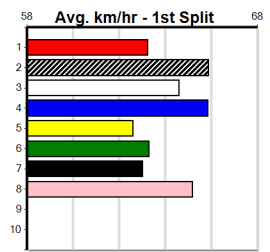

CROYDON HOMING PIGEON CLUB (275+

Distance: 350m, Race Type: Grade 5, Total Prizemoney: $1,530
1st: $1,000, 2nd: $320, 3rd: $160, 4th: $50

IN THEIR HONOUR (3) showed speed in his good win two starts back and he may only need to step on terms to salute in this. MY GIRL RISSA (2) has the speed to cross the wide runner in one early and could be the danger here.

Watchdog Tips: 3 2 7 4 Bet: Box Trifecta 2,3,4,7 ($10 for 41.67%)

Race 1: TANTANGARA GIRL [5] Wide runner but has talent, place hopes with luck. $7.00. Includes owner, sire, dam, winning distances, and a detailed box history table.

Race 2: MY GIRL RISSA [5] Far from disgraced in harder races of late, danger $4.60. Includes owner, sire, dam, winning distances, and a detailed box history table.

Race 3: IN THEIR HONOUR [5] Showed speed in good win 2 back, one to beat. $2.50. Includes owner, sire, dam, winning distances, and a detailed box history table.

Race 4: WHY NOT BRYCE [5] Steady all the way win 2 starts back, must respect $10.00. Includes owner, sire, dam, winning distances, and a detailed box history table.

Race 5: LETTER TO YOU [5] Tough draw, well beaten of late, tested here. $21.00. Includes owner, sire, dam, winning distances, and a detailed box history table.