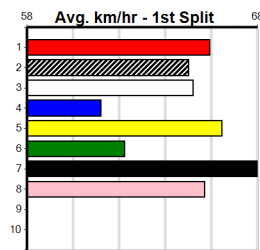

SPORTSBET SET A DEPOSIT LIMIT (275+)

Distance: 300m, Race Type: Grade 5, Total Prizemoney: $1,530
1st: $1,000, 2nd: $320, 3rd: $160, 4th: $50

FEROCIOUS SANDY (1) is ideally drawn in this and looks hard to beat after her solid win from this box 2 starts back. SHE'S SOMETHING (3) can show a good turn of foot once balanced and looks like the danger with any luck early here.

Watchdog Tips: 1 3 2 4 Bet: Box Trifecta 1,2,3,4 ($10 for 41.67%)

Race card for FEROCIOUS SANDY (NSW)[5] Solid win from this box two starts back, go close. $2.80. Includes owner, sire, dam, winning distances, and box history.

Race card for WHY NOT BARNEY [5] Can race in a forward position throughout, chance. $7.00. Includes owner, sire, dam, winning distances, and box history.

Race card for SHE'S SOMETHING [5] Good turn of foot once balanced, major player. $4.20. Includes owner, sire, dam, winning distances, and box history.

Race card for REDSHIFT VICTORY (NSW)[5] Resuming, easier here than her last few, threat. $5.50. Includes owner, sire, dam, winning distances, and box history.

Race card for CASTLE SWEEN [5] Tough draw, would need to lead, looks unlikely. $21.00. Includes owner, sire, dam, winning distances, and box history.