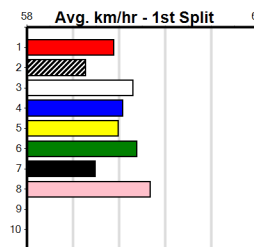

PITSTOP MOWER REPAIRS (275+ RANK)

4

11:37AM

(VIC time)

Distance: 350m, Race Type: Grade 7, Total Prizemoney: $1,530
1st: $1,000, 2nd: $320, 3rd: $160, 4th: $50

GASLIGHT CAPERS (3) has enough talent for a race of this nature and may only need to step on even terms to salute in this. ASTON WARRIOR (8) can set the tempo soon after box rise and he could be in front for a long way here.

Watchdog Tips: 3 8 6 7 **Bet:** Win 3

Form Box	Wgt	Dist	Track	Date	Time	BON	Margin	1st/2nd (Time)	PIR	Checked	Comment	WR	Split 1	S/P	Grade	
1	RUPTURED [7] $12.00															
	F Dog Sep-21 Steady maiden win here last start, cannot dismiss.															
	Owner(s): C Jennings Sire: BERNARDO Dam: CLOSE ENOUGH															
	Trainer: Corey Jennings (Koo Wee Rup)															
	Winning Distances: < 300m (0) 300 - 399m (1) 400 - 499m (0) 500 - 599m (0) 600 - 699m (0) > 700m (0)															
	Winning Weights: 38.6(1)															
	4th (4)	39.9	400	WGL	R2	15-Mar-24	23.54	22.84	10.00 DARNUM DESIRE (22.87)	M/23	.	.	.	V7	8.85	$14.30 M
	4th (7)	39.3	400	WGL	R1	25-Apr-24	23.51	22.52	4.25L COLLINDA PEARL (23.21)	M/23	.	.	.	.	8.57	$7.50 M
	6th (6)	38.7	300	HVL	R1	24-May-24	18.27	16.86	12.00 ORIENTAL OPAL (17.45)	M/2	.	.	.	.	4.05	$6.60 T3-M
	4th (6)	38.3	350	TRA	R2	29-May-24	20.41	19.62	5.50L UNACCEPTABLE PEN (20.03)	M/44	.	.	.	.	6.77	$18.40 M
4th (4)	38.5	390	BAL	R1	30-Jun-24	22.77	22.21	2.25L HORATIO BALE (22.62)	M/44	.	.	.	.	8.77	$10.90 T3-M	
7th (3)	39.2	395	TRA	R1	05-Jul-24	23.31	21.86	14.00 COOL WHITE (22.33)	M/787	.	.	.	.	3.95	$48.90 M	
4th (8)	38.8	460	WGL	R1	11-Jul-24	27.10	26.48	3.25L SCOTTY'S STACY (26.89)	M/553	.	.	.	.	6.86	$36.90 T3-M	
1st (2)	38.6	300	HVL	R1	06-Sep-24	17.35	16.80	1.00L JAZZ HANDS (17.41)	M/5	.	.	.	.	4.05	$21.50 T3-M	
Last 3 wins NOT included above																
Prize Best Starts Trk/Dts APM																

Form Box	Wgt	Dist	Track	Date	Time	BON	Margin	1st/2nd (Time)	PIR	Checked	Comment	WR	Split 1	S/P	Grade	
2	SCOTCH NEAT [7] $8.50															
	BK Dog Mar-21 Met some handy types of late, must respect here.															
	Owner(s): DIRTY RATS TWO (SYN), S Jack, S Burke Sire: HOOKED ON SCOTCH Dam: MEPUNGA BONNIE															
	Trainer: Shane Jack (Dalmore) ENG HVL 2024-09-23															
	Winning Distances: < 300m (0) 300 - 399m (0) 400 - 499m (1) 500 - 599m (0) 600 - 699m (0) > 700m (0)															
	Winning Weights: 33.1(1)															
	4th (3)	34.6	400	GEL	R10	23-Jul-24	23.26	22.44	9.00L SUMMER SPRITZ (22.66)	S/65	.	.	.	.	8.82	$16.60 7
	6th (1)	35.0	400	WGL	R10	01-Aug-24	23.43	22.88	3.5L OLYMPIC HISTORY (23.18)	S/77	.	.	.	.	8.90	$58.50 7
	6th (5)	34.6	450	BAL	R9	11-Aug-24	26.28	25.52	8.00L CAN'T PARK THERE (25.72)	S/766	.	.	.	.	7.00	$32.60 T3-7
	3rd (4)	35.1	400	WGL	R4	15-Aug-24	23.16	22.75	4.50L GALLOPING JESSIE (22.84)	S/54	.	.	.	.	8.68	$27.50 T3-7
3rd (5)	34.9	425	BEN	R9	21-Aug-24	24.77	24.10	5.50L PRINCE PIERRE (24.39)	S/543	.	.	.	.	6.93	$22.10 7	
6th (5)	35.2	435	SLE	R9	28-Aug-24	25.65	24.42	11.00 LAKEVIEW JACK (24.91)	M/888	.	.	.	.	5.62	$26.50 X67	
5th (7)	35.7	400	WGL	R9	05-Sep-24	23.80	23.16	4.50L EVIE WONDER (23.49)	S/75	.	.	.	.	8.92	$20.10 7	
6th (5)	35.5	400	WGL	R9	12-Sep-24	23.33	22.86	6.50L WOODSIDE CRUISER (22.90)	S/76	.	.	.	.	8.87	$26.70 T3-7	
Last 3 wins NOT included above																
1st (8)	33.1	400	WGL	R1	11-May-23	23.66	22.92	0.75L MT. VIEW BARKLEY (23.70)	M/53	.	.	.	.	8.85	$3.20 M	
Prize Best Starts Trk/Dts APM