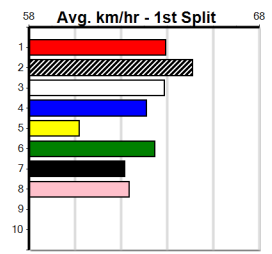

MONTROSE IGA LIQUOR (275+ RANK)

Distance: 350m, Race Type: Mixed 6/7, Total Prizemoney: $1,530
1st: $1,000, 2nd: $320, 3rd: $160, 4th: $50

ANACONDA SQUEEZE (2) can come out running in his races and he may prove hard to catch if he can find the arm early here. GOSSIPS (6) has produced solid efforts in his last two starts and he could be right in the finish here.

Watchdog Tips: 2 6 8 3 Bet: Quinella 2/6 ($10 for 1000%)

Form Box Wgt Dist Track Date Time BON Margin 1st/2nd (Time) PIR Checked Comment W/R Split 1 S/P Grade
PIE HARD [6] Better suited drawn out wide, may need luck here. $8.00
BK Bitch Dec-20 Sire: AUSSIE INFRARED Dam: DUNDEE ALLY Trainer: Kaylah Thorburn (Gormandale)
Winning Distances: < 300m (0) 300 - 399m (2) 400 - 499m (0) 500 - 599m (0) 600 - 699m (0) > 700m (0)
Winning Weights: 27.5(1) 28.3(1)
6th (1) 28.3 300 HVL R9 21-Jun-24 17.43 16.81 5.00L MAGIC MOON CHILD (17.09) M/6 . . . . 4.05 $10.00 T3-6
7th (4) 29.3 300 HVL R11 02-Aug-24 17.30 16.98 4.50L PARIS CALLING (16.98) M/4 . . . . 4.02 $12.70 T3-6
5th (8) 29.2 300 HVL R3 05-Aug-24 17.29 16.92 3.25L HAVANA MAGIC (17.07) M/4 . . . . 6.78 $15.10 T3-6
7th (4) 28.9 300 HVL R2 19-Aug-24 17.62 16.86 7.50L PAW WALDO (17.12) M/3 . . . . 4.06 $22.80 T3-6
5th (3) 28.6 300 HVL R9 23-Aug-24 17.41 16.77 3.25L HOTSPOT HERO (17.18) Q/1 . . . . 3.99 $25.00 T3-6
8th (1) 28.7 300 HVL R4 30-Aug-24 17.47 16.96 6.00L LITTLE MISS ENVY (17.07) M/4 . . . . 4.05 $47.50 T3-6
5th (6) 28.9 400 WGL R4 05-Sep-24 23.94 23.16 6.50L OUT OF CHARGE (23.48) M/67 . . . . 8.79 $30.30 6G
5th (1) 29.0 300 HVL R2 13-Sep-24 17.42 16.77 5.50L SUPER SEDAN (17.04) M/4 . . . . 4.03 $51.70 T3-RW
Last 3 wins NOT included above
1st (6) 27.5 300 HVL R2 14-Apr-23 17.56 16.83 0.50L TWO REASONS (17.59) M/2 . . . . 4.02 $3.40 T3-M
1st (4) 28.3 300 HVL R10 07-Jun-24 17.36 16.73 0.10L HUDSON FLYER (17.36) M/1 . . . . 4.02 $8.00 T3-7

ANACONDA SQUEEZE [7] Can come out running, easier here, can go close. $4.60
WBK Dog Aug-22 Sire: AUSSIE INFRARED Dam: OVER AND AWAY Trainer: Wade Green (Parwan)
Winning Distances: < 300m (0) 300 - 399m (0) 400 - 499m (1) 500 - 599m (0) 600 - 699m (0) > 700m (0)
Winning Weights: 35.9(1)
4th (7) 35.5 300 HVL R1 11-Aug-24 17.24 16.65 3.75L MR. OTTO (16.99) Q/3 . . . . 4.05 $38.10 M
6th (1) 36.0 525 MEP R3 14-Aug-24 31.62 29.83 7.50L PAW PETROV (31.10) Q/1112 . . . . 5.10 $21.60 MH
7th (3) 35.6 390 WBL R2 20-Aug-24 23.96 22.30 21.00 FOGHORN JACK (22.54) Q/37 . . . . 8.89 $5.30 M
1st (2) 35.9 400 GEL R1 27-Aug-24 22.76 22.57 5.00L SHALL BE QUICK (23.10) Q/11 . . . . 8.50 $4.90 M
8th (7) 35.9 460 GEL R7 03-Sep-24 27.00 25.99 14.00 ASTON BAMFORD (26.04) M/356 . . . . 6.73 $10.80 X67
4th (1) 35.8 450 SHP R9 07-Sep-24 26.20 25.49 5.50L AS YOU WERE (25.84) Q/113 . . . . 6.67 $4.30 7
3rd (8) 35.8 450 SHP R7 12-Sep-24 26.25 25.54 11.00 GREYSYND LARRY (25.54) M/322 . . . . 6.77 $3.70 X67
6th (1) 36.0 460 GEL R9 17-Sep-24 26.84 26.06 6.00L IZAKAYA LAD (26.45) Q/111 . . . . 6.71 $3.30 7
Last 3 wins NOT included above