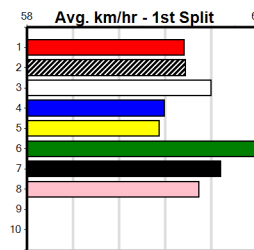

CENTRAL SCAFFOLDS (275+RANK)

Distance: 350m, Race Type: Grade 5, Total Prizemoney: $1,530
1st: $1,000, 2nd: $320, 3rd: $160, 4th: $50

OUR BOY MAESTRO (1) is drawn to get all of the favours with some runners drawn outside who like to push wide and he could be the one to beat first up. SWEET NUGGET (4) was a solid 19.46 winner here 2 back and looks like the clear danger.

Watchdog Tips: 1 4 3 7 Bet: Win 1

OUR BOY MAESTRO [5] Resuming, drawn to get all the favours, go close. $5.00
FW Dog May-21 Sire: FERNANDO BALE Dam: BETTA BALE
Owner(s): SJD RACING (SYN), S Kennedy, J Booker, D Benbow
Trainer: Sean Kennedy (Traralgon)

WANDANA LAD [5] Hit or miss early, pushes wide, needs to hit here. $8.50
BK Dog Jun-21 Sire: ASTON DEE BEE Dam: MISS MORRISSET
Owner(s): D Fraser
Trainer: Garry Johnson (Chum Creek)

MYALL MANNERED [5] Smart placings here in 3 of his last 4, big chance $4.00
RF Dog Feb-21 Sire: ORSON ALLEN Dam: SPOT ON CINTA
Owner(s): P Vogelzang
Trainer: Phillip Vogelzang (Mansfield)

SWEET NUGGET [5] Solid 19.46 winner here 2 runs back, major player. $3.20
BK Dog Feb-22 Sire: ZAMBORA BROCKIE Dam: SHE'S A BLAZIN'
Owner(s): M Droog
Trainer: Ricky Jarvis (Tyers)

SNOW ROYALE (NSW)[5] Talented but gets a tough draw here, needs to step $15.00
DKBD Bitch Apr-21 Sire: FERNANDO BALE Dam: SNOW FANTASY
Owner(s): K Doidge
Trainer: Kenneth Doidge (Murchison)

1

2

3

4

5