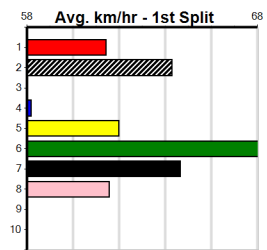

MR HUMMER LIMOS (275+ RANK)

Distance: 300m, Race Type: Grade 7, Total Prizemoney: $1,530
1st: $1,000, 2nd: $320, 3rd: $160, 4th: $50

ITHACAN GODDESS (7) recorded a solid all the way 22.55 Warragul win 4 starts back and a similar effort would be very hard to beat in this. CLASSIC WYNSTAN (6) can set the tempo soon after box rise and looks set to be prominent throughout.

Watchdog Tips: 7 6 2 3 Bet: Quinella 6/7 ($10 for 1000%)

Main race card table with columns: Form Box, Wgt, Dist, Track, Date, Time, BON, Margin, 1st/2nd (Time), PIR, Checked, Comment, W/R, Split 1, S/P, Grade. Includes race details for REWRITTEN [7], BLONDE MUSTANG [7], WHISKEY SPLASH [7], CANYA LIGHT UP (NSW)[7], and FREEDOM GIRL [7].