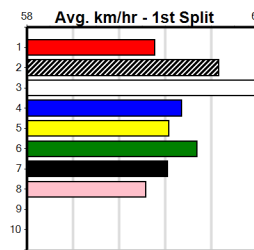

JASON McKEOWN PHOTOGRAPHY (275+)

Distance: 300m, Race Type: Grade 5, Total Prizemoney: $1,530
1st: $1,000, 2nd: $320, 3rd: $160, 4th: $50

JEFFERSON COUNTY (3) is a veteran with a big motor and he looks likely to have a bit too much class for his rivals in this. YOU'RE IN LUCK (1) will find this easier than her last few starts and she is drawn to challenge in this.

Watchdog Tips: 3 1 8 5 Bet: Win 3

YOU'RE IN LUCK [5] Will find this easier than her last few, danger. $4.60
BD Bitch Mar-21 Sire: MOREIRA Dam: DASH TA FAME
Trainer: Phillip Repici (Hampton Park)
Winning Distances: < 300m (0) 300 - 399m (2) 400 - 499m (1) 500 - 599m (3) 600 - 699m (0) > 700m (0)
Winning Weights: 23.9(1) 24.2(1) 24.4(2) 24.6(2)
8th (5) 24.0 400 WGL R12 09-Jul-24 24.02 22.52 15.00 GALLOPING JIMMY (22.99) M/88 . . . . 8.98 $64.80 5
6th (4) 24.6 435 SLE R12 17-Jul-24 25.63 24.54 10.00 SWEET TONIGHT (24.95) M/266 . . . . 5.37 $16.60 5
3rd (7) 24.9 350 HVL R11 19-Jul-24 19.88 18.99 3.5L DESTINI PALADIN (19.64) Q/3 . . . . 6.66 $71.40 T3-5
6th (6) 24.8 510 SLE R8 24-Jul-24 29.72 29.09 9.50L CREW (29.09) M/234 . . . . 9.35 $18.40 5
8th (2) 24.8 400 WGL R4 26-Jul-24 23.85 22.65 14.00 BLACKPOOL DIVA (22.93) M/88 . . . . 8.89 $27.70 5NP
8th (8) 25.2 300 HVL R10 31-Jul-24 17.34 16.68 9.00L RIENDO (16.73) M/5 . . . . 4.06 $25.40 5
7th (1) 24.5 515 SAP R5 04-Aug-24 30.90 29.55 13.00 ULTIMATE JEWEL (30.04) Q/1145 . . . . V0 5.18 $17.70 T3-5H
8th (3) 24.7 510 SLE R8 11-Sep-24 29.59 28.85 11.00 BE A CHARACTER (28.85) M/756 . . . . 9.57 $72.50 5
Last 3 wins NOT included above
1st (1) 24.6 395 TRA R10 04-Dec-23 22.21 22.15 0.50L OHANA PAW PATROL (22.23) M/111 . . . . $11.90 T3-6
1st (8) 23.9 515 SAP R2 05-May-24 30.33 29.71 1.25L MICROSCOPIC (30.40) M/2221 . . . . SW 5.23 $20.60 5NP
1st (6) 24.2 510 SLE R8 27-May-24 29.29 29.29 0.75L UNCONTESTED (29.32) M/111 . . . . SW 9.23 $14.90 5

WHY NOT AJAY [5] Can show early speed but place looks best. $10.00
BD Dog Sep-20 Sire: BERNARDO Dam: WHY NOT GINGER
Trainer: Gregory Carter (Devon Meadows)
Winning Distances: < 300m (0) 300 - 399m (7) 400 - 499m (5) 500 - 599m (0) 600 - 699m (0) > 700m (0)
Winning Weights: 31.3(1) 31.4(1) 31.5(1) 31.6(4) 31.9(1) 32.0(2) 32.5(1) 32.7(1)
8th (6) 31.3 300 HVL R12 05-Jul-24 17.73 16.98 9.00L MIGHTY INNINGS (17.13) M/4 . . . . 4.08 $34.10 T3-5
4th (2) 31.1 350 TRA R12 08-Jul-24 20.34 19.86 7.00L SWOOPING SWAN (19.86) Q/13 . . . . 6.56 $82.20 5
6th (4) 30.6 300 HVL R12 23-Jul-24 17.44 16.72 8.00L TOOTSIE (16.89) M/234 . . . . 9.35 $27.00 T3-5
7th (4) 30.7 300 HVL R4 05-Aug-24 17.44 16.92 4.00L HOWE PIE (17.17) M/1 . . . . 6.72 $19.70 T3-5
4th (1) 30.5 300 HVL R12 12-Aug-24 17.53 16.88 3.00L BERRY BLUE EVIE (17.33) Q/1 . . . . 3.97 $3.70 5
7th (1) 31.0 300 HVL R12 23-Aug-24 17.34 16.77 5.50L SUNDAY SEA (16.96) M/4 . . . . 4.00 $24.50 T3-5
6th (8) 31.2 400 WGL R12 05-Sep-24 24.14 23.16 10.00 WHY NOT BRYCE (23.47) S/66 . . . . 8.74 $11.70 5
4th (3) 31.7 300 HVL R12 13-Sep-24 17.40 16.77 2.25L DEVINE SAL (17.25) M/1 . . . . 3.95 $7.10 T3-5
Last 3 wins NOT included above
1st (8) 31.4 350 TRA R5 07-Aug-23 20.28 20.03 0.50L PLATINUM BOW (20.29) M/21 . . . . SW 6.62 $4.50 T3-5
1st (7) 32.5 400 WGL R11 12-Oct-23 23.13 22.82 0.50L OCTARE STRIDE (23.15) M/11 . . . . 8.38 $5.30 5
1st (2) 32.7 350 TRA R12 30-Oct-23 20.29 19.87 0.50L BREAKWALL (20.33) M/11 . . . . 6.68 $2.40 T3-5