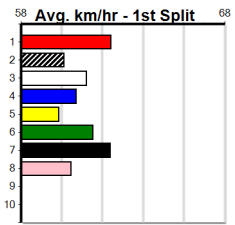

Sale

SPORTSBET GREEN TICKS (275+ RANK)

Distance: 435m, Race Type: Maiden, Total Prizemoney: $1,530
1st: $1,000, 2nd: $320, 3rd: $160, 4th: $50

1

11:35AM
(VIC time)

SOMERTON JUNE (1) is nearing her first win following a hat-trick of handy placings over this track and distance and from the gun draw looks the one to catch. ARE YOU OKAY (7) box manners are unpredictable but once fully balanced he has a motor.

Watchdog Tips: **1** **7** **5** **8** **Bet:** **Box Quinella 1,7 ($10 for 1000%)**