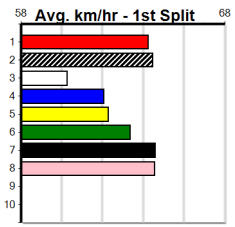

Sale

IAN CARTER BUILDER (275+ RANK)

Distance: 435m, Race Type: Grade 5, Total Prizemoney: \$1,530
1st: \$1,000, 2nd: \$320, 3rd: \$160, 4th: \$50

5

12:49PM

(VIC time)

LEKTRA VERA (1) is the one to beat following her top recent Warragul win off this exact draw.
BEYOND BLESSED (7) can use her handy mid race speed and work into the race at some stage.
BLACK PRESTIGE (5) posted a strong win here last week.