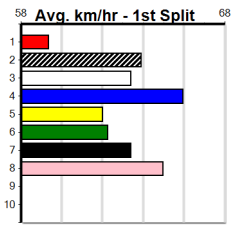

Sale

TOONGABBIE LODGE (275+ RANK)

Distance: 435m, Race Type: Grade 5, Total Prizemoney: \$1,530
1st: \$1,000, 2nd: \$320, 3rd: \$160, 4th: \$50

11

2:32PM

(VIC time)

EL CRIMP ADORE (3) appears the class edge runner of the program and with a clear un in the initial stages he should prove too classy. IN THEIR HONOUR (8) is back in winning form and has drawn ideally.