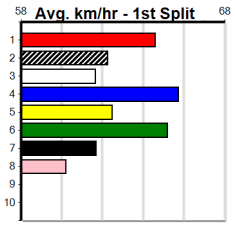

Sale

SPORTSBET SAME RACE MULTI (275+ RA

12

2:50PM

(VIC time)

Distance: 435m, Race Type: Grade 5, Total Prizemoney: $1,530
1st: $1,000, 2nd: $320, 3rd: $160, 4th: $50

Outsider brigade should dominate this event with DUSTY OLD ROAD (5) holding a class edge. FIRST MATE (7) once balanced can work into a threatening spot. ADAM'S BACK (8) is well up to this company.

Watchdog Tips: **5** **7** **8** **6** **Bet:** **Box Trifecta 5,6,7,8 ($10 for 41.67%)**