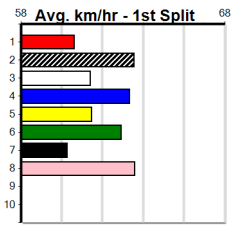

Sale

10
2:15PM
(VIC time)

ED FOUNTAINS REMOVALS (275+ RANK)

Distance: 435m, Race Type: Grade 6, Total Prizemoney: $1,530
1st: $1,000, 2nd: $320, 3rd: $160, 4th: $50

Watchdog Tips: 2 1 3 8 Bet: Win 2

1 DAINTREE VISION [6] *Best draw he has for a while, major player.*
PERSIAN GODDESS **$4.80**
Trainer: Maria Musselwhite (Lindenow)
6th (6) 31.1 435 SLE R4 11-Aug-24 25.54 24.42 13.00FLYING MUFFIN (24.67) S/543 . . . 5.46 $30.10 6G
7th (4) 31.1 400 WGL R9 16-Aug-24 23.52 22.44 12.00LRHYTHMIC ENERGY (22.69) S/37 . . . 8.56 $43.00 X67
7th (4) 31.1 435 SLE R9 28-Aug-24 25.68 24.42 11.00LAKEVIEW JACK (24.91) M/676 . . . 5.53 $7.00 X67
3rd (4) 30.1 400 WGL R4 05-Sep-24 23.62 23.16 2.00LOUT OF CHARGE (23.48) M/54 . . . 8.77 $7.20 6G
Owner(s): M Musselwhite

Winning Boxes							
1	2	3	4	5	6	7	8
		2					
Prize	$4,140.00						
Best	25.06						
Starts	20-2-0-5						
Trk/Dst	8-2-0-2						
APM	$1530						

2 BANDARI [6] *Big chance to lead, suited this class, go close.*
MOMBASA **$2.00**
Trainer: John Musselwhite (Lindenow)
6th (3) 30.8 435 SLE R10 14-Aug-24 25.32 24.45 6.50LON REPEAT (24.89) M/134 . . . 5.31 $2.80 6G
5th (2) 30.1 400 WGL R3 22-Aug-24 23.16 22.55 3.00L TORRENTIAL (22.95) M/55 . . . 8.54 $6.10 6G
4th (3) 30.0 460 WGL R9 29-Aug-24 26.43 26.01 4.50LSOMETHING CLEVER (26.13) M/243 . . . 6.65 $8.40 T3-RW
5th (8) 29.8 460 WGL R7 05-Sep-24 27.07 26.64 4.25LHIGHLAND DUKE (26.78) M/346 . . . 6.66 $2.00 X67
Owner(s): P Fiske

Winning Boxes							
1	2	3	4	5	6	7	8
	1						
Prize	$5,346.25						
Best	24.83						
Starts	27-2-4-5						
Trk/Dst	8-0-1-3						
APM	$2487						

3 ROLLING COAL [6] *Can settle on the speed, each way chance.*
CELEBRITY **$10.00**
Trainer: Kristin Tucker (Tanjil South)
7th (4) 33.3 435 SLE R10 14-Aug-24 25.48 24.45 8.50LON REPEAT (24.89) S/346 . . . 5.40 $17.00 6G
7th (6) 33.3 350 HVL R4 19-Aug-24 20.41 19.15 6.50LMR. GROOVE (19.98) M/4 . . . 6.84 $29.70 T3-6
7th (8) 32.9 435 SLE R4 28-Aug-24 26.26 24.42 27.00DAINTREE ASTER (24.42) S/567 . . . 5.62 $41.80 X67
4th (5) 32.6 435 SLE R9 04-Sep-24 25.60 24.62 13.00LVELOX BALE (24.75) M/223 . . . 5.43 $26.00 T3-6
Owner(s): Eye Candy (SYN), C Wilk, K Gorman

Winning Boxes							
1	2	3	4	5	6	7	8
		1					1
Prize	$5,100.00						
Best	25.06						
Starts	40-2-4-7						
Trk/Dst	9-0-0-2						
APM	$2280						

4 WHISKEY JESS [6] *Been struggling for a while, needs a jam up.*
CHASIN' BOBBI **$23.00**
Trainer: Victoria Sultana (Trafalgar East)
8th (2) 27.2 350 TRA R9 22-Apr-24 20.94 19.86 12.00LINTER BLACK FIRE (20.11) M/88 . . . V0 . . . 7.07 $50.60 T3-6
8th (4) 27.3 350 TRA R2 10-Jun-24 21.19 19.88 14.00LSANDY BALE (20.24) M/78 . . . V14 . . . 6.95 $64.60 T3-RW
7th (2) 27.2 435 SLE R10 28-Aug-24 26.59 24.42 19.00LASTON ATLANTIC (25.32) Q/788 . . . . . 5.64 $38.00 X67
8th (3) 27.0 435 SLE R9 04-Sep-24 26.11 24.62 20.00LVELOX BALE (24.75) M/888 . . . . . 5.66 $56.60 T3-6
Owner(s): V Sultana

Winning Boxes							
1	2	3	4	5	6	7	8
	2						
Prize	$4,870.00						
Best	26.11						
Starts	43-2-6-1						
Trk/Dst	2-0-0-0						
APM	$145