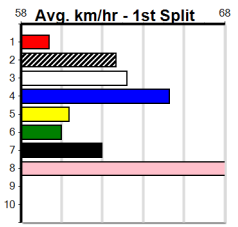

Suggested Quaddie:

- 1st Leg: 1 2nd Leg: 1,3,5,8
- 3rd Leg: 4 4th Leg: 1
- Cost: \$50 for 1250.00%

Download Now

Mobile Form Guide

Average Winning Time:

Distance	Grade	Avg. Time
435m	Grade 5	24.66
435m	Grade 6	24.76
435m	Grade 7	24.82
435m	Maiden	24.94
510m	Grade 5	29.06
510m	Mixed 6/7	29.20

Track Record:

Distance	Time	Greyhound	Date Set
435m	24.030	WILD JAZZ	11-Feb-24
510m	28.487	DR. ASHER	05-Jun-24
640m	36.379	AUNT VIRGINIA	07-Jul-24

Sale

Sale

MONACELLARS (275+ RANK)

Distance: 435m, Race Type: Maiden, Total Prizemoney: \$1,530
1st: \$1,000, 2nd: \$320, 3rd: \$160, 4th: \$50