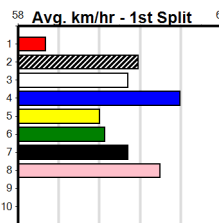

# TOONGABBIE LODGE (275+ RANK)

Distance: 435m, Race Type: Grade 5, Total Prizemoney: \$1,530

1st: \$1,000, 2nd: \$320, 3rd: \$160, 4th: \$50

11

2:32PM

(VIC time)

EL CRIMP ADORE (3) appears the class edge runner of the program and with a clear un in the initial stages he should prove too classy. IN THEIR HONOR (8) is back in winning form and has drawn ideally.