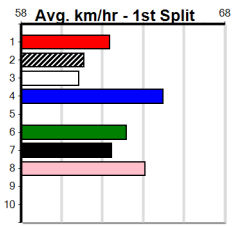

# MAFFRA POLY AND PUMPS (275+ RANK)

Distance: 510m, Race Type: Mixed 6/7, Total Prizemoney: \$1,740  
1st: \$1,150, 2nd: \$360, 3rd: \$180, 4th: \$50