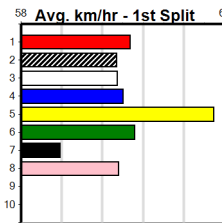

Sale

4
12:30PM
(VIC time)

TRFM (275+ RANK)

Distance: 435m, Race Type: Grade 7, Total Prizemoney: $1,530
1st: $1,000, 2nd: $320, 3rd: $160, 4th: $50

Watchdog Tips:

1

2

6

3

Bet:

Win 1