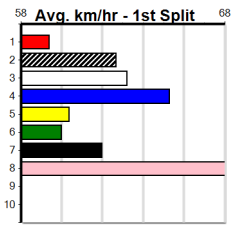

Sale

MONACELLARS (275+ RANK)

Distance: 435m, Race Type: Maiden, Total Prizemoney: $1,530
1st: $1,000, 2nd: $320, 3rd: $160, 4th: $50

2

11:54AM

(VIC time)

RECKLESS (8) has impressed in his two races and looks suited to a race of this status. KILMANY WARRIOR (4) settle close to the early speed when a smart placing here on debut. VALENCIA LILLY (3) has some early speed.

Watchdog Tips: **8** **4** **3** **2** Bet: **Win 8**