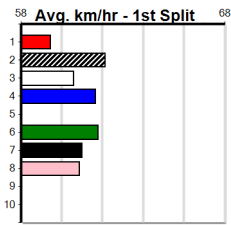

Sale

ROTTI SECURITY (275+ RANK)

Distance: 435m, Race Type: Maiden, Total Prizemoney: $1,530
1st: $1,000, 2nd: $320, 3rd: $160, 4th: $50

3
12:09PM
(VIC time)

ESSENCE (5) made the final of a strong maiden series at Healesville and will find this much easier.
KEY PILLARS (8) can burn in the initial stages and looks the clear danger. PARUMBA CHA CHA (2)
can fill a minor placing.

Watchdog Tips:

5

8

2

1

Bet:

Win 5

Form Box Weight Dist Track Date Time BON Margin 1st/2nd (Time) PIR Checked Comment W/R Split 1 S/P Grade

1 GO SEE IAN [M] *Can unwind a solid finish, place claims.*
BK D Apr-22 ZACK MONELLI JOSIE'S ENTITY **$16.00**

Winnig Boxes							
1	2	3	4	5	6	7	8
Prize				$770.00			
Best				25.06			
Starts				12-0-1-0			
Trk/Dst				8-0-1-0			
APM				$700			

Trainer: Cindy Fulford (Maffra)
5th (7) 33.8 400 WGL R1 22-Aug-24 23.42 22.55 6.50LCHLOE THE OUTLAW (22.97) S/86 . . . 8.75 $11.70 M
5th (5) 33.9 435 SLE R1 25-Aug-24 25.44 24.66 12.00LPHARAOH'S GOLD (24.66) S/655 . . . 5.47 $50.00 M
5th (7) 33.8 460 WGL R1 29-Aug-24 27.01 26.01 6.50LBANCHERO (26.58) M/774 . . . 6.96 $11.30 T3-M
4th (5) 34.3 435 SLE R1 04-Sep-24 25.42 24.62 6.50LOPETAIA (24.98) M/755 . . . 5.50 $5.60 T3-M
Owner(s): C Fulford

2 PARUMBA CHA CHA [M] **** SCRATCHED ****
BD B Sep-22 ASTON RUPEE DANCING CASSIE **$10.00**

Winnig Boxes							
1	2	3	4	5	6	7	8
Prize				$210.00			
Best				25.84			
Starts				4-0-0-1			
Trk/Dst				1-0-0-0			
APM				$200			

Trainer: Debra Cumes (Drouin West)
7th (8) 28.4 515 SAP R1 17-Jun-24 31.41 29.74 24.00LCANYA KIPPER (29.75) M/5777 . . W 5.35 $37.20 M
6th (2) 28.7 435 SLE R1 17-Jul-24 25.84 24.54 12.00LSTORMY SECRET (25.05) Q/376 . . . 5.36 $30.50 M
4th (7) 28.1 400 WGL R3 01-Aug-24 23.67 22.88 9.50LBALANCED (23.02) M/45 . . . 8.82 $3.40 M
3rd (7) 28.0 400 WGL R2 05-Sep-24 23.46 23.16 3.00LLET'S MAKE UP (23.26) M/33 . . . 8.70 $4.30 M
Owner(s): PARUMBA (SYN), E Lieshout, M Lieshout

3 ALCARAZ [M] *Improved run here last week, keep safe.*
BKW D Oct-22 PLAYLIST VALLEY REAPER **$18.00**

Winnig Boxes							
1	2	3	4	5	6	7	8
Prize				$0.00			
Best				25.43			
Starts				3-0-0-0			
Trk/Dst				3-0-0-0			
APM				$0			

Trainer: Adrian Nuttall (Woodside)
6th (5) 32.9 435 SLE R1 21-Aug-24 25.72 24.64 9.00LXTREME BEAST (25.13) S/446 . . . 5.46 $20.40 M
7th (2) 33.0 435 SLE R1 25-Aug-24 25.89 24.66 18.00LPHARAOH'S GOLD (24.66) S/577 . . . 5.40 $27.20 M
5th (2) 32.9 435 SLE R1 04-Sep-24 25.43 24.62 6.50LOPETAIA (24.98) S/544 . . . 5.43 $6.10 T3-M
Owner(s): L Cardillo

4 TILES AND WINE [M] *Takes a while to warm up, place best.*
BK D Oct-22 FLYING RICCIARDO ZIPPING POPPY **$26.00**

Winnig Boxes							
1	2	3	4	5	6	7	8
Prize				$260.00			
Best				25.55			
Starts				6-0-0-1			
Trk/Dst				2-0-0-0			
APM				$208			

Trainer: Christian Wilk (Tanjil South)
6th (3) 27.2 400 WGL R1 20-Aug-24 23.60 22.29 12.00LMY NAME'S EDEN (22.78) S/65 . . . 8.82 $12.50 M
5th (8) 26.8 435 SLE R2 28-Aug-24 25.78 24.42 10.00LFRONT STAGE (25.09) S/844 . . . 5.69 $12.40 M
5th (3) 26.9 435 SLE R2 01-Sep-24 25.55 24.45 3.75LTOTAL GARTH (25.30) S/744 . . . 5.64 $37.00 M
6th (8) 26.5 460 WGL R3 05-Sep-24 28.11 26.64 22.00LBOSTON DASH (26.64) M/656 . . . 6.93 $10.00 M
Owner(s): Eye Candy (SYN), C Wilk, K Gorman