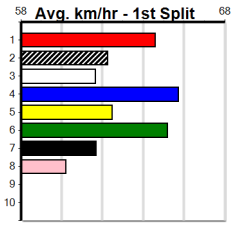

Sale

12
2:50PM
(VIC time)

SPORTSBET SAME RACE MULTI (275+ RA

Distance: 435m, Race Type: Grade 5, Total Prizemoney: $1,530
1st: $1,000, 2nd: $320, 3rd: $160, 4th: $50

Watchdog Tips: **5** **7** **8** **6** **Bet:** **Box Trifecta 5,6,7,8 ($10 for 41.67%)**