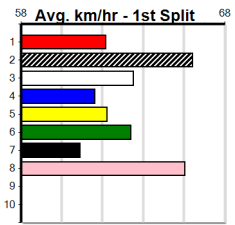

Sale

FLYING COLOURS TRAVEL (275+ RANK)

Distance: 510m, Race Type: Grade 5, Total Prizemoney: $1,740
1st: $1,150, 2nd: $360, 3rd: $180, 4th: $50

8

1:40PM

(VIC time)

Super keen on INTERNAL AFFAIRS (1) to take this race out. HE performs best off this draw and can lead or has the insurance of coming off the speed to win in this company. ATTICUS BALE (7) can unwind a big finish and has the race experience.

Watchdog Tips:

1

7

4

2

Bet:

Win 1