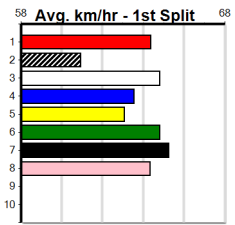

Sale

CABINET CONNECTIONS (275+ RANK)

Distance: 435m, Race Type: Grade 5, Total Prizemoney: \$1,530
1st: \$1,000, 2nd: \$320, 3rd: \$160, 4th: \$50

6

1:05PM

(VIC time)

KEISHA (8) excels off this draw and looks the big improver. PAW CHEYENNE (1) was placed behind a fast sprinter 2 runs back and is suited to this draw. DONT IGNORE ME (3) is well up to this company.