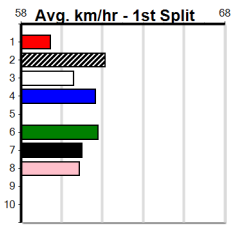

Sale

ROTTI SECURITY (275+ RANK)

Distance: 435m, Race Type: Maiden, Total Prizemoney: $1,530
1st: $1,000, 2nd: $320, 3rd: $160, 4th: $50

3

12:09PM
(VIC time)

ESSENCE (5) made the final of a strong maiden series at Healesville and will find this much easier. KEY PILLARS (8) can burn in the initial stages and looks the clear danger. PARUMBA CHA CHA (2) can fill a minor placing.

Watchdog Tips: **5** **8** **2** **1** **Bet:** **Win 5**