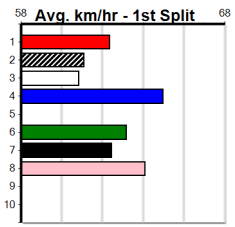

Sale

7
1:22PM
(VIC time)

MAFFRA POLY AND PUMPS (275+ RANK)

Distance: 510m, Race Type: Mixed 6/7, Total Prizemoney: $1,740
1st: $1,150, 2nd: $360, 3rd: $180, 4th: $50

Watchdog Tips: 4 3 2 1 Bet: Win 4

1 COMO PRINCE [7] *Comes into calculations off this box.* **$10.00**

WBD D May-21 FERNANDO BALE BETTA BALE

Trainer: Sean Kennedy (Traralgon)

Rank	Time	BON	Margin	1st/2nd (Time)	PIR	Checked	Comment	W/R	Split 1	S/P	Grade					
7th (8)	30.7	350	HVL	R9	30-Jul-24	20.15	19.56	8.50	MISS MELEE (19.56)	Q/7	.	.	.	6.29	$23.20	T3-7
4th (6)	30.4	350	HVL	R9	12-Aug-24	19.96	19.47	4.50	LASTON MAPLE (19.66)	Q/7	.	SW	.	6.96	$31.60	7
3rd (7)	30.5	435	SLE	R10	28-Aug-24	25.58	24.42	3.75	LASTON ATLANTIC (25.32)	M/365	.	.	.	5.51	$5.00	X67
4th (8)	30.3	400	WGL	R9	05-Sep-24	23.79	23.16	4.50	LEVIE WONDER (23.49)	S/87	.	.	W	8.94	$14.40	7

Owner(s): S Kennedy

Winning Boxes

1	2	3	4	5	6	7	8
			1				
Prize							
Best							
Starts							
Trk/Dst							
APM							

2 LAKEVIEW APRIL [7] *Likes it here, solid muster, major player.* **$4.50**

WBE B Sep-21 FERNANDO BALE LAKEVIEW GRACE

Trainer: Michelle Wilkins (Giffard West)

Rank	Time	BON	Margin	1st/2nd (Time)	PIR	Checked	Comment	W/R	Split 1	S/P	Grade					
1st (3)	27.5	435	SLE	R2	14-Aug-24	24.65	24.45	4.50	VIENNA SUNSET (24.96)	Q/111	.	SW	.	5.25	$10.20	M
6th (8)	27.9	435	SLE	R2	21-Aug-24	25.70	24.64	8.00	PAUA OF TESSA (25.15)	M/376	.	.	.	5.42	$16.10	7
3rd (2)	27.7	510	SLE	R5	28-Aug-24	29.66	29.07	1.5L	ROUGH GEM (29.56)	M/554	.	.	.	9.68	$5.20	7
4th (2)	27.6	510	SLE	R7	04-Sep-24	29.39	28.81	2.00	LNORM'S LUCY (29.26)	M/777	.	.	.	9.59	$11.40	T3-RW

Owner(s): M Wilkins

Winning Boxes

1	2	3	4	5	6	7	8
			1				
Prize							
Best							
Starts							
Trk/Dst							
APM							

3 OH MY PIE [7] *Has produced some solid runs of late, danger.* **$5.50**

BK B Apr-22 ORSON ALLEN CHAMPAGNE CHASER

Trainer: Leanne Burke (Albion West)

Rank	Time	BON	Margin	1st/2nd (Time)	PIR	Checked	Comment	W/R	Split 1	S/P	Grade					
7th (8)	29.7	435	SLE	R2	16-Jun-24	25.42	24.37	7.50	ROYAL PRIDE (24.91)	S/678	.	.	.	5.44	$4.50	7
5th (6)	29.5	435	SLE	R4	04-Aug-24	24.99	24.36	9.50	FLYING MUFFIN (24.36)	S/745	.	.	.	5.37	$14.80	7
2nd (8)	29.7	435	SLE	R9	14-Aug-24	24.73	24.45	0.50	DOCTOR MINTY (24.71)	S/322	.	.	.	5.36	$2.30	X67
5th (4)	29.8	435	SLE	R2	21-Aug-24	25.42	24.64	4.00	PAUA OF TESSA (25.15)	S/555	.	.	.	5.48	$4.00	7

Owner(s): L Clarke

Winning Boxes

1	2	3	4	5	6	7	8
							1
Prize							
Best							
Starts							
Trk/Dst							
APM							

4 BIT COOL [7] *Dux of the class, the one to beat with even luck* **$2.40**

BK B Jan-22 MY REDEEMER ZERO COOL

Trainer: Michelle Nolan (Devon Meadows)

Rank	Time	BON	Margin	1st/2nd (Time)	PIR	Checked	Comment	W/R	Split 1	S/P	Grade					
4th (7)	26.2	435	SLE	R4	07-Aug-24	25.01	24.38	2.50	COOL WHITE (24.84)	M/444	.	.	.	5.36	$3.40	X67
6th (3)	26.1	460	WGL	R5	13-Aug-24	26.46	25.71	6.00	GAZING COLLINDA (26.07)	Q/134	.	.	.	6.57	$7.70	X67
3rd (2)	26.2	460	WGL	R2	30-Aug-24	26.26	25.80	5.00	MYSTERY TERMS (25.92)	M/444	.	.	.	6.55	$6.60	RW
7th (4)	26.0	525	MEP	R10	04-Sep-24	31.41	30.09	15.00	VISTA CADMIUM (30.37)	Q/2367	.	.	.	5.19	$5.40	X67H

Owner(s): Brothers from other mothers (SYN), B Nolan, J Oliver, J Lamont

Winning Boxes

1	2	3	4	5	6	7	8
							1
Prize							
Best							
Starts							
Trk/Dst							
APM							

5 *** VACANT BOX ***

Trainer:
Owner(s):

Winning Boxes

1	2	3	4	5	6	7	8
Prize							
Best							
Starts							
Trk/Dst							
APM