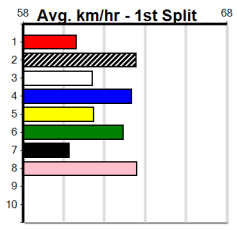

Sale

10
2:15PM
(VIC time)

ED FOUNTAINS REMOVALS (275+ RANK)

Distance: 435m, Race Type: Grade 6, Total Prizemoney: $1,530
1st: $1,000, 2nd: $320, 3rd: $160, 4th: $50

BANDARI (2) looks suited to a race of this nature and can lead throughout. This is the best draw
DAINTREE VISION (1) has had for a while and he looks the likely improver. ROLLING COAL (3) can
sneak home into a minor placing.

Watchdog Tips: **2** **1** **3** **8** **Bet:** **Win 2**