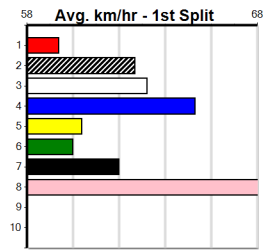

Sale

2

11:54AM

(VIC time)

MONACELLARS (275+ RANK)

Distance: 435m, Race Type: Maiden, Total Prizemoney: $1,530
1st: $1,000, 2nd: $320, 3rd: $160, 4th: $50

RECKLESS (8) has impressed in his two races and looks suited to a race of this status. KILMANY WARRIOR (4) settle close to the early speed when a smart placing here on debut. VALENCIA LILLY (3) has some early speed.

Watchdog Tips: **8** **4** **3** **2** **Bet:** **Win 8**

1

PARUMBA PRINCE [M] ***** SCRATCHED ***** **$26.00**
BK Dog Feb-22 Sire: FERAL FRANKY Dam: WAR RUBY Trainer: Debra Cumes (Drouin West)
Owner(s): E Lieshout
Winning Distances: < 300m (0) 300 - 399m (0) 400 - 499m (0) 500 - 599m (0) 600 - 699m (0) > 700m (0)
Winning Weights:
7th (6) 33.1 460 WGL R3 13-Jun-24 27.34 26.03 13.00 WARRIOR SAL (26.46) S/787 . . . . . 6.98 $10.20 M
4th (8) 33.5 400 WGL R2 20-Jun-24 23.19 22.89 2.50L MARS BALE (23.02) S/84 . . . . . 8.97 $24.30 T3-M
2nd (4) 33.6 460 WGL R2 27-Jun-24 26.59 26.09 0.10L AXEL'S RADAR (26.58) S/872 . . . . . 6.97 $16.80 M
5th (4) 33.7 515 SAP R1 08-Jul-24 30.45 29.50 6.00L LIBERTY KELTON (30.05) S/6665 . . . . . 5.50 $26.50 M
2nd (4) 34.0 460 WGL R1 01-Aug-24 26.94 26.14 11.00 MINH ALFIE (26.22) S/774 . . . . . 6.93 $10.40 M
6th (4) 34.7 460 WGL R1 08-Aug-24 26.96 26.06 7.00L MATRIARCH SHELL (26.47) S/775 . . . V5 . . . 6.98 $12.10 T3-M
7th (8) 34.1 460 WGL R1 29-Aug-24 27.29 26.01 11.00 BANCHELO (26.58) S/888 . . . . . 7.07 $15.40 T3-M
2nd (3) 34.3 460 WGL R3 05-Sep-24 27.41 26.64 12.00 BOSTON DASH (26.64) S/883 . . . . . 6.99 $19.30 M
Last 3 wins NOT included above

Box History

Bx	1st	2nd	3rd	4th	5th	6th	7th	8th
1							1	
2			1	1	1	1		
3		1					2	
4		2			2	1		
5								
6								1
7			1		1	1	1	
8				1		1	1	

Prize Best	$1410.00
Starts	25.50(2)-8/5/24
Trk/Dts	21-0-3-2
APM	2-0-0-1
	974

2

HENCHMEN [M] **Can come out running in his races, place.** **$9.50**
BK Dog Oct-22 Sire: FLYING RICCIARDO Dam: ZIPPING POPPY Trainer: Christian Wilk (Tanjil South)
Owner(s): Eye Candy (SYN), C Wilk, K Gorman
Winning Distances: < 300m (0) 300 - 399m (0) 400 - 499m (0) 500 - 599m (0) 600 - 699m (0) > 700m (0)
Winning Weights:
3rd (2) 29.6 435 SLE R2 18-Aug-24 25.07 24.18 4.00L KELLY JANE (24.81) M/222 . . . . . 5.40 $5.60 M
2nd (1) 29.4 435 SLE R1 21-Aug-24 25.23 24.64 1.5L EXTREME BEAST (25.13) M/222 . . . . . 5.40 $9.10 M
4th (1) 29.3 400 WGL R1 29-Aug-24 23.42 22.90 2.00L ARKA NOBLE (23.29) Q/11 . . . . . 8.36 $7.00 M
2nd (4) 29.2 435 SLE R1 01-Sep-24 25.46 24.45 3.00L HAMMER (25.26) Q/122 . . . . . 5.42 $4.60 M
6th (4) 29.2 390 SHP R2 05-Sep-24 23.05 22.17 6.00L SUPER POTATO (22.65) M/75 . . . . . 8.84 $6.90 T3-M
Last 3 wins NOT included above

Box History

Bx	1st	2nd	3rd	4th	5th	6th	7th	8th
1		1		1				
2			1					
3								
4		1				1		
5								
6								
7								
8								

Prize Best	$1375.00
Starts	25.07(2)-18/8/24
Trk/Dts	5-0-2-1
APM	3-0-2-1
	1375