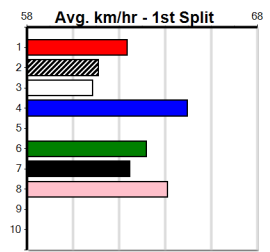

Sale
7
1:22PM
(VIC time)

MAFFRA POLY AND PUMPS (275+ RANK)

Distance: 510m, Race Type: Mixed 6/7, Total Prizemoney: $1,740
1st: $1,150, 2nd: $360, 3rd: $180, 4th: $50

BIT COOL (4) best form is better than these and with even luck can return to the winners circle. OH MY PIE (3) has produced some handy runs of late and looks next best. LAKEVIEW APRIL (2) is proven around this circuit.

Watchdog Tips: **4** **3** **2** **1** **Bet:** **Win 4**

Form Box	Wgt	Dist	Track	Date	Time	BON	Margin	1st/2nd (Time)	PIR	Checked	Comment	WR	Split 1	S/P	Grade	
1	COMO PRINCE [7] Comes into calculations off this box. $10.00															
	WBD Dog			May-21			Sire: FERNANDO BALE			Dam: BETTA BALE			Trainer: Sean Kennedy (Tralalgon)			
	Owner(s): S Kennedy															
	Winning Distances: < 300m (0) 300 - 399m (1) 400 - 499m (0) 500 - 599m (0) 600 - 699m (0) > 700m (0)															
	Winning Weights: 30.7(1)															
	4th (4)	30.2	350	HVL	R2	28-Jun-24	20.39	19.34	4.00L RIPPED MIKADO (20.12)	M/5	.	.	.	6.91	$101.00	T3-M
	8th (6)	30.6	350	TRA	R1	15-Jul-24	21.06	20.27	5.00L WHISKEY SPLASH (20.72)	M/67	.	.	W	7.17	$25.20	T3-M
	7th (5)	30.8	400	WGL	R1	18-Jul-24	24.31	22.88	12.00 COLLINDA POPS (23.48)	Q/58	.	.	W	8.87	$109.00	M
	1st (4)	30.7	350	HVL	R2	23-Jul-24	19.97	19.36	0.75L TEAM FARRIER (20.03)	M/3	.	.	.	6.82	$43.50	T3-M
	7th (8)	30.7	350	HVL	R9	30-Jul-24	20.15	19.56	8.50L MISS MELEE (19.56)	Q/7	.	.	.	6.29	$23.20	T3-7
4th (6)	30.4	350	HVL	R9	12-Aug-24	19.96	19.47	4.50L ASTON MAPLE (19.66)	Q/7	.	.	SW	6.96	$31.60	7	
3rd (7)	30.5	435	SLE	R10	28-Aug-24	25.58	24.42	3.75L ASTON ATLANTIC (25.32)	M/365	.	.	.	5.51	$5.00	X67	
4th (8)	30.3	400	WGL	R9	05-Sep-24	23.79	23.16	4.50L EVIE WONDER (23.49)	S/87	.	.	W	8.94	$14.40	7	
Last 3 wins NOT included above																
Prize Best $3985.00																
Starts FSTD																
Trk/Dts 46-1-3-4																
APM 0-0-0-0																
1452																

Form Box	Wgt	Dist	Track	Date	Time	BON	Margin	1st/2nd (Time)	PIR	Checked	Comment	WR	Split 1	S/P	Grade	
2	LAKEVIEW APRIL [7] Likes it here, solid muster, major player. $4.50															
	WBE Bitch			Sep-21			Sire: FERNANDO BALE			Dam: LAKEVIEW GRACE			Trainer: Michelle Wilkins (Giffard West)			
	Owner(s): M Wilkins															
	Winning Distances: < 300m (0) 300 - 399m (0) 400 - 499m (1) 500 - 599m (0) 600 - 699m (0) > 700m (0)															
	Winning Weights: 27.5(1)															
	3rd (6)	28.0	435	SLE	R1	14-Jul-24	25.31	24.43	4.00L CHALUPA BATMAN (25.03)	M/566	.	.	.	5.48	$40.20	M
	3rd (3)	28.2	510	SLE	R3	17-Jul-24	29.57	28.91	3.25L MADALIA TIPPER (29.36)	M/444	.	.	.	9.54	$82.40	RW
	5th (3)	27.7	435	SLE	R1	21-Jul-24	25.64	24.29	12.00 THORKILDSEN (24.86)	Q/565	.	.	.	5.52	$13.80	M
	6th (5)	27.6	435	SLE	R2	28-Jul-24	25.53	24.46	6.00L GAZING COLLINDA (25.14)	M/577	.	.	.	5.40	$77.50	M
	1st (3)	27.5	435	SLE	R2	14-Aug-24	24.65	24.45	4.50L VIENNA SUNSET (24.96)	Q/111	.	.	SW	5.25	$10.20	M
6th (8)	27.9	435	SLE	R2	21-Aug-24	25.70	24.64	8.00L PAUA OF TESSA (25.15)	M/376	.	.	.	5.42	$16.10	7	
3rd (2)	27.7	510	SLE	R5	28-Aug-24	29.66	29.07	1.5L ROUGH GEM (29.56)	M/554	.	.	.	9.68	$5.20	7	
4th (2)	27.6	510	SLE	R7	04-Sep-24	29.39	28.81	2.00L NORM'S LUCY (29.26)	M/777	.	.	.	9.59	$11.40	T3-RW	
Last 3 wins NOT included above																
Prize Best $4525.00																
Starts 29.39(2)-4/9/24																
Trk/Dts 36-1-4-7																
APM 5-0-0-2																
2508