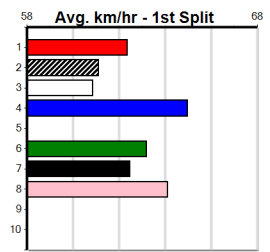

Sale
7
1:22PM
(VIC time)

MAFFRA POLY AND PUMPS (275+ RANK)

Distance: 510m, Race Type: Mixed 6/7, Total Prizemoney: $1,740
1st: $1,150, 2nd: $360, 3rd: $180, 4th: $50

BIT COOL (4) best form is better than these and with even luck can return to the winners circle. OH MY PIE (3) has produced some handy runs of late and looks next best. LAKEVIEW APRIL (2) is proven around this circuit.

Watchdog Tips: **4** **3** **2** **1** **Bet:** **Win 4**

Form Box	Wgt	Dist	Track	Date	Time	BON	Margin	1st/2nd (Time)	PIR	Checked	Comment	WR	Split 1	S/P	Grade	
1	COMO PRINCE [7] Comes into calculations off this box. $10.00															
	WBD Dog			May-21			Sire: FERNANDO BALE			Dam: BETTA BALE			Trainer: Sean Kennedy (Tralalgon)			
	Owner(s): S Kennedy															
	Winning Distances: < 300m (0) 300 - 399m (1) 400 - 499m (0) 500 - 599m (0) 600 - 699m (0) > 700m (0)															
	Winning Weights: 30.7(1)															
	4th (4)	30.2	350	HVL	R2	28-Jun-24	20.39	19.34	4.00L RIPPED MIKADO (20.12)	M/5	.	.	.	6.91	$101.00	T3-M
	8th (6)	30.6	350	TRA	R1	15-Jul-24	21.06	20.27	5.00L WHISKEY SPLASH (20.72)	M/67	.	.	W	7.17	$25.20	T3-M
	7th (5)	30.8	400	WGL	R1	18-Jul-24	24.31	22.88	12.00 COLLINDA POPS (23.48)	Q/58	.	.	W	8.87	$109.00	M
	1st (4)	30.7	350	HVL	R2	23-Jul-24	19.97	19.36	0.75L TEAM FARRIER (20.03)	M/3	.	.	.	6.82	$43.50	T3-M
	7th (8)	30.7	350	HVL	R9	30-Jul-24	20.15	19.56	8.50L MISS MELEE (19.56)	Q/7	.	.	.	6.29	$23.20	T3-7
4th (6)	30.4	350	HVL	R9	12-Aug-24	19.96	19.47	4.50L ASTON MAPLE (19.66)	Q/7	.	SW	.	6.96	$31.60	7	
3rd (7)	30.5	435	SLE	R10	28-Aug-24	25.58	24.42	3.75L ASTON ATLANTIC (25.32)	M/365	.	.	.	5.51	$5.00	X67	
4th (8)	30.3	400	WGL	R9	05-Sep-24	23.79	23.16	4.50L EVIE WONDER (23.49)	S/87	.	.	W	8.94	$14.40	7	
Last 3 wins NOT included above																
Prize Best $3985.00																
Starts FSTD																
Trk/Dts 46-1-3-4																
APM 0-0-0-0																
1452																

Form Box	Wgt	Dist	Track	Date	Time	BON	Margin	1st/2nd (Time)	PIR	Checked	Comment	WR	Split 1	S/P	Grade	
2	LAKEVIEW APRIL [7] Likes it here, solid muster, major player. $4.50															
	WBE Bitch			Sep-21			Sire: FERNANDO BALE			Dam: LAKEVIEW GRACE			Trainer: Michelle Wilkins (Giffard West)			
	Owner(s): M Wilkins															
	Winning Distances: < 300m (0) 300 - 399m (0) 400 - 499m (1) 500 - 599m (0) 600 - 699m (0) > 700m (0)															
	Winning Weights: 27.5(1)															
	3rd (6)	28.0	435	SLE	R1	14-Jul-24	25.31	24.43	4.00L CHALUPA BATMAN (25.03)	M/566	.	.	.	5.48	$40.20	M
	3rd (3)	28.2	510	SLE	R3	17-Jul-24	29.57	28.91	3.25L MADALIA TIPPER (29.36)	M/444	.	.	.	9.54	$82.40	RW
	5th (3)	27.7	435	SLE	R1	21-Jul-24	25.64	24.29	12.00 THORKILDSEN (24.86)	Q/565	.	.	.	5.52	$13.80	M
	6th (5)	27.6	435	SLE	R2	28-Jul-24	25.53	24.46	6.00L GAZING COLLINDA (25.14)	M/577	.	.	.	5.40	$77.50	M
	1st (3)	27.5	435	SLE	R2	14-Aug-24	24.65	24.45	4.50L VIENNA SUNSET (24.96)	Q/111	.	SW	.	5.25	$10.20	M
6th (8)	27.9	435	SLE	R2	21-Aug-24	25.70	24.64	8.00L PAUA OF TESSA (25.15)	M/376	.	.	.	5.42	$16.10	7	
3rd (2)	27.7	510	SLE	R5	28-Aug-24	29.66	29.07	1.5L ROUGH GEM (29.56)	M/554	.	.	.	9.68	$5.20	7	
4th (2)	27.6	510	SLE	R7	04-Sep-24	29.39	28.81	2.00L NORM'S LUCY (29.26)	M/777	.	.	.	9.59	$11.40	T3-RW	
Last 3 wins NOT included above																
Prize Best $4525.00																
Starts 29.39(2)-4/9/24																
Trk/Dts 36-1-4-7																
APM 5-0-0-2																
2508