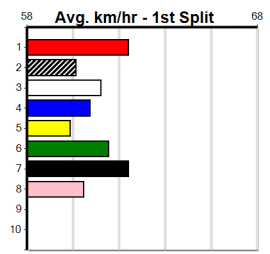

Sale
1
11:35AM
(VIC time)

SPORTSBET GREEN TICKS (275+ RANK)

Distance: 435m, Race Type: Maiden, Total Prizemoney: $1,530
1st: $1,000, 2nd: $320, 3rd: $160, 4th: $50

SOMERTON JUNE (1) is nearing her first win following a hat-trick of handy placings over this track and distance and from the gun draw looks the one to catch. ARE YOU OKAY (7) box manners are unpredictable but once fully balanced he has a motor.

Watchdog Tips: **1** **7** **5** **8** **Bet:** Box Quinella 1,7 ($10 for 1000%)

1	SOMERTON JUNE [M] BK Bitch Dec-22 Owner(s): M Delaney Winning Distances: < 300m (0) 300 - 399m (0) 400 - 499m (1) 500 - 599m (0) 600 - 699m (0) > 700m (0) Winning Weights: 23.6(1)	Consistent type, looks the leader, hard to catch. Sire: MY REDEEMER Dam: SOMERTON ROSE Trainer: Michael Delaney (Cobains) $2.40
	2nd (1) 23.6 435 SLE R1 21-Jul-24 24.96 24.29 1.5L THORKILDSEN (24.86) Q/112 . . . . . 5.30 $6.30 M	
	5th (4) 23.7 435 SLE R2 28-Jul-24 25.44 24.46 4.25L GAZING COLLINDA (25.14) M/235 . . . . . 5.36 $8.50 M	
	2nd (6) 23.7 435 SLE R1 04-Aug-24 25.18 24.36 1.5L SHE'S OUR ART (25.09) M/533 . . . . . 5.38 $3.70 M	
	4th (2) 23.5 435 SLE R2 11-Aug-24 25.45 24.42 7.50L PAUA OF TESSA (24.95) M/334 . . . . . 5.40 $3.70 M	
	3rd (3) 23.2 435 SLE R1 18-Aug-24 25.09 24.18 0.75L HIGH FINANCE (25.04) M/333 . . . . . 5.37 $3.40 M	
	3rd (7) 23.2 435 SLE R1 25-Aug-24 24.99 24.66 4.75L PHARAOH'S GOLD (24.66) M/333 . . . . . 5.32 $9.10 M	
	3rd (4) 23.2 435 SLE R2 01-Sep-24 25.46 24.45 2.25L TOTAL GARTH (25.30) Q/133 . . . . . 5.32 $2.80 M	
	1st (1) 23.6 435 SLE R1 11-Sep-24 24.72 24.72 7.50L ARE YOU OKAY (25.24) Q/111 . . . . . 5.22 $3.70 M	
	Last 3 wins NOT included above	
Box History		
Bx	1st 2nd 3rd 4th 5th 6th 7th 8th	
1	1 1 1 1 1 1 1 1	
2		
3		
4		
5		
6		
7		
8		
Prize Best	$1970.00	
Starts	24.72(1)-11/9/24	
Trk/Dts	11-1-2-3	
APM	11-1-2-3 1732	

2	SWIPER [M] BD Bitch Mar-22 Owner(s): D Macdonald Winning Distances: < 300m (0) 300 - 399m (0) 400 - 499m (0) 500 - 599m (0) 600 - 699m (0) > 700m (0) Winning Weights:	Drawn to get a nice cart into the race, place. Sire: WOW Dam: DUNDEE ALLY Trainer: Danny Macdonald (Maffra) $12.00
	3rd (8) 30.7 435 SLE R1 28-Jul-24 25.51 24.46 4.75L LILY LALA (25.18) M/444 . . . . . 5.57 $7.10 M	
	6th (8) 30.9 460 WGL R2 02-Aug-24 27.10 25.82 12.00 KAOS CONTROL (26.27) M/466 . . . . . 6.81 $36.90 M	
	6th (4) 30.9 435 SLE R2 07-Aug-24 25.92 24.38 17.00 COOL IT (24.77) M/666 . . . . . V5 . . . . . 5.47 $31.60 M	
	5th (6) 30.6 435 SLE R1 14-Aug-24 25.49 24.45 3.5L MAGICAL PAWS (25.25) M/666 . . . . . V10 . . . . . 5.57 $8.10 M	
	3rd (6) 30.5 435 SLE R1 28-Aug-24 25.75 24.42 14.00 COLLINDA EXPRESS (24.83) M/223 . . . . 5.44 $4.40 M	
	5th (1) 31.0 435 SLE R1 01-Sep-24 26.29 24.45 15.00 HAMMER (25.26) Q/345 . . . . 5.47 $24.90 M	
	8th (1) 30.9 435 SLE R1 04-Sep-24 26.11 24.62 17.00 OPETAIA (24.98) M/388 . . . . . V0 . . . . . 5.38 $13.80 T3-M	
	8th (2) 31.3 435 SLE R1 11-Sep-24 26.16 24.72 21.00 SOMERTON JUNE (24.72) Q/388 . . . . 5.43 $44.50 M	
	Last 3 wins NOT included above	
Box History		
Bx	1st 2nd 3rd 4th 5th 6th 7th 8th	
1		
2		
3		
4		
5		
6		
7		
8		
Prize Best	$2530.00	
Starts	25.19(6)-27/5/24	
Trk/Dts	26-0-4-3	
APM	13-0-1-2 1406