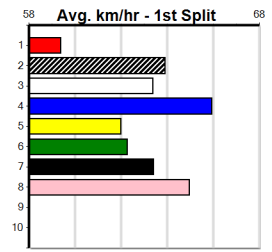

Sale
11
2:32PM
(VIC time)

TOONGABBIE LODGE (275+ RANK)

Distance: 435m, Race Type: Grade 5, Total Prizemoney: $1,530
1st: $1,000, 2nd: $320, 3rd: $160, 4th: $50

EL CRIMP ADORE (3) appears the class edge runner of the program and with a clear un in the initial stages he should prove too classy. IN THEIR HONOR (8) is back in winning form and has drawn ideally.

Watchdog Tips: **3** **8** **5** **7** **Bet:** **Win 3**

Form Box	Wgt	Dist	Track	Date	Time	BON	Margin	1st/2nd (Time)	PIR	Checked	Comment	WR	Split 1	S/P	Grade
AKINA ADONIS [5] Steady placing 2 runs back here off this box. $12.00															
WBK Dog			Mar-20			Sire: COSMIC CHIEF			Dam: IZUMI			Trainer: Samantha McKay (Denison)			
Owner(s): TAMBO (SYN), S McKay, J Rowley, D McKay															
Winning Distances: < 300m (0) 300 - 399m (2) 400 - 499m (1) 500 - 599m (0) 600 - 699m (0) > 700m (0)															
Winning Weights: 30.8(1) 31.7(1) 32.0(1)															
4th (5)	31.2	395	TRA	R5	13-May-24	23.09	22.53	7.00L GEOFF'S BOMBER (22.62)	M/555	.	.	.	3.91	$30.20	5
6th (4)	30.9	400	WGL	R11	27-Jun-24	23.49	22.85	8.50L SPICY SIREN (22.90)	M/77	.	.	.	8.91	$60.70	5
4th (6)	30.8	350	TRA	R10	10-Jul-24	20.52	19.79	4.75L RHINE STAR (20.19)	M/654	.	.	.	6.91	$91.90	RW
3rd (2)	31.1	435	SLE	R12	24-Jul-24	25.36	24.44	8.00L CARTEL GLAMOUR (24.82)	M/555	.	.	.	5.47	$33.60	5
7th (7)	31.5	400	WGL	R11	01-Aug-24	23.78	22.88	11.00L LONG WAY HOME (23.01)	M/77	.	.	.	8.91	$36.30	5
4th (1)	31.6	435	SLE	R12	14-Aug-24	24.95	24.45	2.50L DR. ZEPPELIN (24.78)	Q/223	.	.	.	5.38	$37.10	5
3rd (1)	30.6	435	SLE	R4	21-Aug-24	25.53	24.64	2.50L ELENA'S JEBRYNAH (25.36)	M/744	.	.	.	5.50	$105.70	RW
6th (5)	30.9	435	SLE	R12	04-Sep-24	25.32	24.62	7.00L BLACK PRESTIGE (24.85)	M/777	.	.	.	5.51	$32.70	T3-5
Last 3 wins NOT included above															
1st (4)	32.0	350	TRA	R1	27-Mar-23	20.50	19.84	1.25L TOMMY TORNADO (20.59)	M/44	.	SW	.	6.86	$9.70	M
1st (3)	30.8	395	TRA	R4	05-Jun-23	23.00	22.50	1.5L KALE (23.09)	Q/234	.	SW	.	3.87	$16.30	7
1st (3)	31.7	400	WGL	R10	26-Oct-23	23.61	22.83	1.00L ELECTRIC HEIDI (23.67)	M/42	.	.	.	8.74	$10.80	6G

Box History								
Bx	1st	2nd	3rd	4th	5th	6th	7th	8th
1					1	1	1	1
2			1		3	1	2	1
3	2			1	4			1
4	1	1	1	3	1	6	1	
5		1	3	1	3	1	2	1
6		1		4	1	5		
7		1	1	1	3	3	1	1
8			1	1	1	2	2	1

Prize Best	$6815.00
Starts	24.95(1)-14/8/24
Trk/Dts	80-3-4-8
APM	11-0-0-2
	975