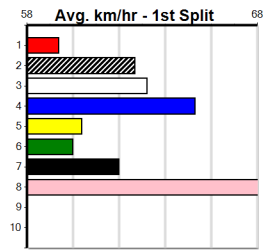

Sale

2

11:54AM

(VIC time)

MONACELLARS (275+ RANK)

Distance: 435m, Race Type: Maiden, Total Prizemoney: $1,530
1st: $1,000, 2nd: $320, 3rd: $160, 4th: $50

RECKLESS (8) has impressed in his two races and looks suited to a race of this status. KILMANY WARRIOR (4) settle close to the early speed when a smart placing here on debut. VALENCIA LILLY (3) has some early speed.

Watchdog Tips: **8** **4** **3** **2** **Bet:** **Win 8**

1

PARUMBA PRINCE [M] **Slow beginner, unlikely to make the ground up.** **$26.00**
BK Dog Feb-22 Sire: FERAL FRANKY Dam: WAR RUBY Trainer: Debra Cumes (Drouin West)
Owner(s): E Lieshout
Winning Distances: < 300m (0) 300 - 399m (0) 400 - 499m (0) 500 - 599m (0) 600 - 699m (0) > 700m (0)
Winning Weights:
7th (6) 33.1 460 WGL R3 13-Jun-24 27.34 26.03 13.00 WARRIOR SAL (26.46) S/787 . . . . . 6.98 $10.20 M
4th (8) 33.5 400 WGL R2 20-Jun-24 23.19 22.89 2.50L MARS BALE (23.02) S/84 . . . . . 8.97 $24.30 T3-M
2nd (4) 33.6 460 WGL R2 27-Jun-24 26.59 26.09 0.10L AXEL'S RADAR (26.58) S/872 . . . . . 6.97 $16.80 M
5th (4) 33.7 515 SAP R1 08-Jul-24 30.45 29.50 6.00L LIBERTY KELTON (30.05) S/6665 . . . . . 5.50 $26.50 M
2nd (4) 34.0 460 WGL R1 01-Aug-24 26.94 26.14 11.00 MINH ALFIE (26.22) S/774 . . . . . 6.93 $10.40 M
6th (4) 34.7 460 WGL R1 08-Aug-24 26.96 26.06 7.00L MATRIARCH SHELL (26.47) S/775 . . . V5 . . . 6.98 $12.10 T3-M
7th (8) 34.1 460 WGL R1 29-Aug-24 27.29 26.01 11.00 BANCHELO (26.58) S/888 . . . . . 7.07 $15.40 T3-M
2nd (3) 34.3 460 WGL R3 05-Sep-24 27.41 26.64 12.00 BOSTON DASH (26.64) S/883 . . . . . 6.99 $19.30 M
Last 3 wins NOT included above

Box History

Bx	1st	2nd	3rd	4th	5th	6th	7th	8th
1							1	
2			1	1	1	1		
3		1					2	
4		2			2	1		
5								
6								1
7			1		1	1	1	
8				1		1	1	

Prize Best	$1410.00
Starts	25.50(2)-8/5/24
Trk/Dts	21-0-3-2
APM	2-0-0-1
	974

2

HENCHMEN [M] **Can come out running in his races, place.** **$9.50**
BK Dog Oct-22 Sire: FLYING RICCIARDO Dam: ZIPPING POPPY Trainer: Christian Wilk (Tanjil South)
Owner(s): Eye Candy (SYN), C Wilk, K Gorman
Winning Distances: < 300m (0) 300 - 399m (0) 400 - 499m (0) 500 - 599m (0) 600 - 699m (0) > 700m (0)
Winning Weights:
3rd (2) 29.6 435 SLE R2 18-Aug-24 25.07 24.18 4.00L KELLY JANE (24.81) M/222 . . . . . 5.40 $5.60 M
2nd (1) 29.4 435 SLE R1 21-Aug-24 25.23 24.64 1.5L EXTREME BEAST (25.13) M/222 . . . . . 5.40 $9.10 M
4th (1) 29.3 400 WGL R1 29-Aug-24 23.42 22.90 2.00L ARKA NOBLE (23.29) Q/11 . . . . . 8.36 $7.00 M
2nd (4) 29.2 435 SLE R1 01-Sep-24 25.46 24.45 3.00L HAMMER (25.26) Q/122 . . . . . 5.42 $4.60 M
6th (4) 29.2 390 SHP R2 05-Sep-24 23.05 22.17 6.00L SUPER POTATO (22.65) M/75 . . . . . 8.84 $6.90 T3-M
Last 3 wins NOT included above

Box History

Bx	1st	2nd	3rd	4th	5th	6th	7th	8th
1		1		1				
2			1					
3								
4		1				1		
5								
6								
7								
8								

Prize Best	$1375.00
Starts	25.07(2)-18/8/24
Trk/Dts	5-0-2-1
APM	3-0-2-1
	1375