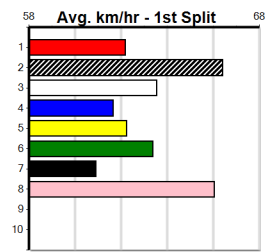

Sale
8
1:40PM
(VIC time)

FLYING COLOURS TRAVEL (275+ RANK)

Distance: 510m, Race Type: Grade 5, Total Prizemoney: $1,740
1st: $1,150, 2nd: $360, 3rd: $180, 4th: $50

Super keen on INTERNAL AFFAIRS (1) to take this race out. HE performs best off this draw and can lead or has the insurnace of coming off the speed to win in this company. ATTICUS BALE (7) can unwind a big finish and has the race experience.

Watchdog Tips: **1** **7** **4** **2** **Bet:** **Win 1**

1

INTERNAL AFFAIRS (NSW)[5] Top record off this box, the one to beat. **$2.40**

BD Dog Sep-20 Sire: ZAMBORA BROCKIE Dam: NINO DE ORO Trainer: Chloe Bowman (Kilmany)

Owner(s): M Henderson

Winning Distances: < 300m (0) 300 - 399m (0) 400 - 499m (2) 500 - 599m (10) 600 - 699m (0) > 700m (0)

Winning Weights: 30.0(1) 30.2(2) 30.8(1) 30.9(1) 31.2(1) 31.3(3) 31.4(1) 31.7(2)

Box	1st	2nd	3rd	4th	5th	6th	7th	8th
1	5	4	3	1	3	2	1	1
2	1	5	2	3	3	1	1	
3	1	4	1		2	1	1	
4	2	3	1	1	2	5		
5		1	1	2	3	4	3	1
6	2		3	1	1	3	1	1
7	1	2	2	4	1	2	3	1
8		5	3	4	2	3	2	

Prize Best Starts Trk/Dts APM: $69417.50, 28.97(2)-3/9/23, 122-12-24-16, 6-0-0-0, 8365

2

MADALIA ZOOM [5] Better than past few runs, likely improver. **$8.00**

WBK Dog Nov-20 Sire: BANJO BOY Dam: ZIPPING SCARLET Trainer: Peter McKenzie (Tinamba)

Owner(s): P Mckenzie

Winning Distances: < 300m (0) 300 - 399m (0) 400 - 499m (3) 500 - 599m (4) 600 - 699m (0) > 700m (0)

Winning Weights: 34.7(1) 34.8(1) 35.3(2) 35.4(1) 35.6(2)

Box	1st	2nd	3rd	4th	5th	6th	7th	8th
1	2		5		2	3	3	
2	4	1	1	1	1	1		2
3	1	1	1	1	1	2	2	1
4	2	1	2	1	3		1	
5		2		1	3	2	1	
6		3		5	1	1	2	2
7	1	1	2	1	3	1	2	
8		1	2	3	5	2		1

Prize Best Starts Trk/Dts APM: $36483.13, 29.02(1)-30/6/24, 93-7-11-12, 16-1-1-1, 6093

3

YOU'RE IN LUCK [5] Can come out running in her races, respect. **$12.00**

BD Bitch Mar-21 Sire: MOREIRA Dam: DASH TA FAME Trainer: Phillip Repici (Hampton Park)

Owner(s): L Repici

Winning Distances: < 300m (0) 300 - 399m (2) 400 - 499m (1) 500 - 599m (3) 600 - 699m (0) > 700m (0)

Winning Weights: 23.9(1) 24.2(1) 24.4(2) 24.6(2)

Box	1st	2nd	3rd	4th	5th	6th	7th	8th
1	1		5	1	2		3	
2		2		3	2	5		2
3	1	2	3	2	1		2	
4	2	3	2	1	2	3	1	
5		4	1	2	4	2	2	2
6	1	1	1	3	1	1	1	4
7		1	1	1	3	2		1
8	1	3	5	2	2	4		2

Prize Best Starts Trk/Dts APM: $18050.00, 29.29(6)-27/5/24, 108-6-14-21, 2-1-0-0, 3493

4

PACIFIC PRINCESS [5] Potential leader, a must for the multiples. **$7.00**

WBD Bitch Dec-21 Sire: FERNANDO BALE Dam: BEAUTIFUL TEASE Trainer: David Bickerton (Pearcedale)

Owner(s): D Bickerton

Winning Distances: < 300m (0) 300 - 399m (0) 400 - 499m (2) 500 - 599m (2) 600 - 699m (0) > 700m (0)

Winning Weights: 26.0(1) 26.1(1) 26.4(1) 27.4(1)

Box	1st	2nd	3rd	4th	5th	6th	7th	8th
1	1				1		1	
2				1				1
3					1	1	1	1
4	2		1					
5	1		1		2			
6		2	1	1				1
7					1			1
8								

Prize Best Starts Trk/Dts APM: $5180.00, 29.30(5)-27/3/24, 23-4-0-4, 4-2-0-1, 3088

5

BE A CHARACTER [5] Down on best form, tough draw, tested. **$15.00**

BE Dog Nov-20 Sire: BERNARDO Dam: ZIPPING TINA Trainer: Gary Mcmillan (Nambrok)

Owner(s): G Mcmillan

Winning Distances: < 300m (0) 300 - 399m (3) 400 - 499m (1) 500 - 599m (0) 600 - 699m (0) > 700m (0)

Winning Weights: 29.2(1) 30.1(1) 30.2(1) 30.5(1)

Box	1st	2nd	3rd	4th	5th	6th	7th	8th
1	1		1	2	1	1		1
2	1	1		2		2	2	1
3	1	1	1		1	1	2	
4		3		3	2	3	3	1
5		1	1	3	2	2	2	1
6			2	1	1	1	4	
7		1	1	1	1	1	1	
8	2	1					1	1

Prize Best Starts Trk/Dts APM: $11960.63, 29.28(1)-8/9/24, 68-4-9-5, 3-0-0-0, 2498