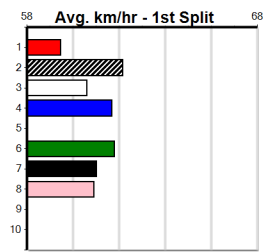

Sale

3

12:09PM

(VIC time)

ROTTI SECURITY (275+ RANK)

Distance: 435m, Race Type: Maiden, Total Prizemoney: $1,530
1st: $1,000, 2nd: $320, 3rd: $160, 4th: $50

ESSENCE (5) made the final of a strong maiden series at Healesville and will find this much easier.
KEY PILLARS (8) can burn in the initial stages and looks the clear danger. PARUMBA CHA CHA (2) can fill a minor placing.

Watchdog Tips: **5** **8** **2** **1** **Bet:** **Win 5**

1

GO SEE IAN [M] **Can unwind a solid finish, place claims.** **$16.00**

BK Dog **Apr-22** Sire: ZACK MONELLI Dam: JOSIE'S ENTITY
Owner(s): C Fulford
Winning Distances: < 300m (0) 300 - 399m (0) 400 - 499m (0) 500 - 599m (0) 600 - 699m (0) > 700m (0)
Trainer: Cindy Fulford (Maffra)

Winning Weights:

Pos	Age	Sex	Dist	Track	Date	Time	BON	Margin	1st/2nd (Time)	PIR	Checked	Comment	WR	Split 1	S/P	Grade
5th	(5)		33.9	435	SLE	R1	28-Jul-24	25.84	24.46	9.50L LILY LALA (25.18)				5.62		$22.50 M
4th	(3)		33.9	460	WGL	R1	01-Aug-24	27.07	26.14	13.00 MINH ALFIE (26.22)				6.89		$20.60 M
5th	(6)		33.8	510	SLE	R2	04-Aug-24	29.76	28.78	8.00L NORM'S LUCY (29.23)				9.48		$63.40 M
2nd	(1)		33.7	435	SLE	R2	18-Aug-24	25.06	24.18	3.75L KELLY JANE (24.81)				5.47		$13.70 M
5th	(7)		33.8	400	WGL	R1	22-Aug-24	23.42	22.55	6.50L CHLOE THE OUTLAW (22.97)				8.75		$11.70 M
5th	(5)		33.9	435	SLE	R1	25-Aug-24	25.44	24.66	12.00 PHARAOH'S GOLD (24.66)				5.47		$50.00 M
5th	(7)		33.8	460	WGL	R1	29-Aug-24	27.01	26.01	6.50L BANCHERO (26.58)				6.96		$11.30 T3-M
4th	(5)		34.3	435	SLE	R1	04-Sep-24	25.42	24.62	6.50L OPETAIA (24.98)				5.50		$5.60 T3-M

Last 3 wins NOT included above

Box History

Bx	1st	2nd	3rd	4th	5th	6th	7th	8th
1		1						
2					1			
3				1				1
4								
5					1	2		
6					1	1		
7						2		
8					1			

Prize Best $770.00
Starts 25.06(1)-18/8/24
Trk/Dts 12-0-1-0
APM 8-0-1-0
700

2

PARUMBA CHA CHA [M] **Slowly on the improve, include in your exotics.** **$10.00**

BD Bitch **Sep-22** Sire: ASTON RUPEE Dam: DANCING CASSIE
Owner(s): PARUMBA (SYN), E Lieshout, M Lieshout
Winning Distances: < 300m (0) 300 - 399m (0) 400 - 499m (0) 500 - 599m (0) 600 - 699m (0) > 700m (0)
Trainer: Debra Cumes (Drouin West)

Winning Weights:

Pos	Age	Sex	Dist	Track	Date	Time	BON	Margin	1st/2nd (Time)	PIR	Checked	Comment	WR	Split 1	S/P	Grade
7th	(8)		28.4	515	SAP	R1	17-Jun-24	31.41	29.74	24.00 CANYA KIPPER (29.75)			W	5.35		$37.20 M
6th	(2)		28.7	435	SLE	R1	17-Jul-24	25.84	24.54	12.00 STORMY SECRET (25.05)				5.36		$30.50 M
4th	(7)		28.1	400	WGL	R3	01-Aug-24	23.67	22.88	9.50L BALANCERO (23.02)				8.82		$3.40 M
3rd	(7)		28.0	400	WGL	R2	05-Sep-24	23.46	23.16	3.00L LET'S MAKE UP (23.26)				8.70		$4.30 M

Last 3 wins NOT included above

Box History

Bx	1st	2nd	3rd	4th	5th	6th	7th	8th
1								
2						1		
3								
4								
5								
6								
7			1	1				
8							1	

Prize Best $210.00
Starts 25.84(2)-17/7/24
Trk/Dts 4-0-0-1
APM 1-0-0-0
200

3

ALCARAZ [M] **Improved run here last week, keep safe.** **$18.00**

BKW Dog **Oct-22** Sire: PLAYLIST Dam: VALLEY REAPER
Owner(s): L Cardillo
Winning Distances: < 300m (0) 300 - 399m (0) 400 - 499m (0) 500 - 599m (0) 600 - 699m (0) > 700m (0)
Trainer: Adrian Nuttall (Woodside)

Winning Weights:

Pos	Age	Sex	Dist	Track	Date	Time	BON	Margin	1st/2nd (Time)	PIR	Checked	Comment	WR	Split 1	S/P	Grade
6th	(5)		32.9	435	SLE	R1	21-Aug-24	25.72	24.64	9.00L EXTREME BEAST (25.13)				5.46		$20.40 M
7th	(2)		33.0	435	SLE	R1	25-Aug-24	25.89	24.66	18.00 PHARAOH'S GOLD (24.66)				5.40		$27.20 M
5th	(2)		32.9	435	SLE	R1	04-Sep-24	25.43	24.62	6.50L OPETAIA (24.98)				5.43		$6.10 T3-M

Last 3 wins NOT included above

Box History

Bx	1st	2nd	3rd	4th	5th	6th	7th	8th
1								
2					1		1	
3								
4								
5						1		
6								
7								
8								

Prize Best $0.00
Starts 25.43(2)-4/9/24
Trk/Dts 3-0-0-0
APM 3-0-0-0
0