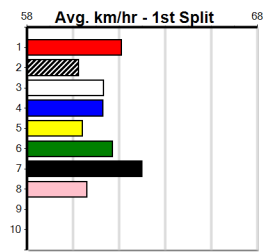

Sale
1
11:35AM
(VIC time)

SPORTSBET GREEN TICKS (275+ RANK)

Distance: 435m, Race Type: Maiden, Total Prizemoney: $1,530
1st: $1,000, 2nd: $320, 3rd: $160, 4th: $50

SOMERTON JUNE (1) is nearing her first win following a hat-trick of handy placings over this track and distance and from the gun draw looks the one to catch. ARE YOU OKAY (7) box manners are unpredictable but once fully balanced he has a motor.

Watchdog Tips: **1** **7** **5** **8** **Bet:** **Box Quinella 1,7 ($10 for 1000%)**

1

SOMERTON JUNE [M] **Consistent type, looks the leader, hard to catch.** **$2.40**
BK Bitch Dec-22 Sire: MY REDEEMER Dam: SOMERTON ROSE
Owner(s): M Delaney Trainer: Michael Delaney (Cobains)
Winning Distances: < 300m (0) 300 - 399m (0) 400 - 499m (0) 500 - 599m (0) 600 - 699m (0) > 700m (0)
Winning Weights:
5th (3) 23.7 435 SLE R1 26-Jun-24 25.67 24.20 9.50L CHECK IT OUT (25.01) M/335 . . . . . 5.44 $6.00 M
2nd (1) 23.6 435 SLE R1 21-Jul-24 24.96 24.29 1.5L THORKILDSEN (24.86) Q/112 . . . . . 5.30 $6.30 M
5th (4) 23.7 435 SLE R2 28-Jul-24 25.44 24.46 4.25L GAZING COLLINDA (25.14) M/235 . . . . . 5.36 $8.50 M
2nd (6) 23.7 435 SLE R1 04-Aug-24 25.18 24.36 1.5L SHE'S OUR ART (25.09) M/533 . . . . . 5.38 $3.70 M
4th (2) 23.5 435 SLE R2 11-Aug-24 25.45 24.42 7.50L PAUA OF TESSA (24.95) M/334 . . . . . 5.40 $3.70 M
3rd (3) 23.2 435 SLE R1 18-Aug-24 25.09 24.18 0.75L HIGH FINANCE (25.04) M/333 . . . . . 5.37 $3.40 M
3rd (7) 23.2 435 SLE R1 25-Aug-24 24.99 24.66 4.75L PHARAOH'S GOLD (24.66) M/333 . . . . . 5.32 $9.10 M
3rd (4) 23.2 435 SLE R2 01-Sep-24 25.46 24.45 2.25L TOTAL GARTH (25.30) Q/133 . . . . . 5.32 $2.80 M
Last 3 wins NOT included above

Box History

Bx	1st	2nd	3rd	4th	5th	6th	7th	8th
1		1						
2				1				
3					1			
4			1		1			
5							1	
6		1		1				
7			1					
8								

Prize Best	$1970.00
Starts	24.96(1)-21/7/24
Trk/Dts	10-0-2-3
APM	10-0-2-3
	1732

2

SWIPER [M] **Drawn to get a nice cart into the race, place.** **$12.00**
BD Bitch Mar-22 Sire: WOW Dam: DUNDEE ALLY
Owner(s): D Macdonald Trainer: Danny Macdonald (Maffra)
Winning Distances: < 300m (0) 300 - 399m (0) 400 - 499m (0) 500 - 599m (0) 600 - 699m (0) > 700m (0)
Winning Weights:
4th (5) 30.5 435 SLE R1 24-Jul-24 25.47 24.44 6.50L PAW QUAIL (25.02) M/654 . . . . . 5.47 $8.50 M
3rd (8) 30.7 435 SLE R1 28-Jul-24 25.51 24.46 4.75L LILY LALA (25.18) M/444 . . . . . 5.57 $7.10 M
6th (8) 30.9 460 WGL R2 02-Aug-24 27.10 25.82 12.00 KAOS CONTROL (26.27) M/466 . . . . . 6.81 $36.90 M
6th (4) 30.9 435 SLE R2 07-Aug-24 25.92 24.38 17.00 COOL IT (24.77) M/666 . . . V5 . . . . . 5.47 $31.60 M
5th (6) 30.6 435 SLE R1 14-Aug-24 25.49 24.45 3.5L MAGICAL PAWS (25.25) M/666 . . . V10 . . . . . 5.57 $8.10 M
3rd (6) 30.5 435 SLE R1 28-Aug-24 25.75 24.42 14.00 COLLINDA EXPRESS (24.83) M/223 . . . . . 5.44 $4.40 M
5th (1) 31.0 435 SLE R1 01-Sep-24 26.29 24.45 15.00 HAMMER (25.26) Q/345 . . . . . 5.47 $24.90 M
8th (1) 30.9 435 SLE R1 04-Sep-24 26.11 24.62 17.00 OPETAIA (24.98) M/388 . . . . . V0 . . . . . 5.38 $13.80 T3-M
Last 3 wins NOT included above

Box History

Bx	1st	2nd	3rd	4th	5th	6th	7th	8th
1				1	1			2
2								
3				1				2
4	2				1	1	1	1
5	1		1	1	1			1
6	1	1		2				
7					1			
8		2				1		

Prize Best	$2530.00
Starts	25.19(6)-27/5/24
Trk/Dts	25-0-4-3
APM	12-0-1-2
	1406