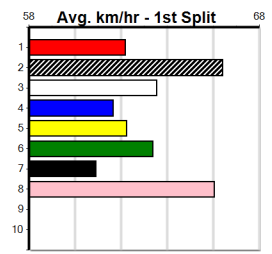

Sale
8
1:40PM
(VIC time)

FLYING COLOURS TRAVEL (275+ RANK)

Distance: 510m, Race Type: Grade 5, Total Prizemoney: $1,740
1st: $1,150, 2nd: $360, 3rd: $180, 4th: $50

Super keen on INTERNAL AFFAIRS (1) to take this race out. HE performs best off this draw and can lead or has the insurnace of coming off the speed to win in this company. ATTICUS BALE (7) can unwind a big finish and has the race experience.

Watchdog Tips: **1** **7** **4** **2** **Bet:** **Win 1**

1

INTERNAL AFFAIRS (NSW)[5] Top record off this box, the one to beat. **$2.40**

BD Dog Sep-20 Sire: ZAMBORA BROCKIE Dam: NINO DE ORO Trainer: Chloe Bowman (Kilmany)

Owner(s): M Henderson
Winning Distances: < 300m (0) 300 - 399m (0) 400 - 499m (2) 500 - 599m (10) 600 - 699m (0) > 700m (0)

Winning Weights: 30.0(1) 30.2(2) 30.8(1) 30.9(1) 31.2(1) 31.3(3) 31.4(1) 31.7(2)

Box	1st	2nd	3rd	4th	5th	6th	7th	8th
1	5	4	3	1	3	2	1	1
2	1	5	2	3	3	1	1	
3	1	4	1		2	1	1	
4	2	3	1	1	2	5		
5		1	1	2	3	4	3	1
6	2		3	1	1	3	1	1
7	1	2	2	4	1	2	3	1
8		5	3	4	2	3	2	

Prize Best Starts Trk/Dts APM: $69417.50, 28.97(2)-3/9/23, 122-12-24-16, 6-0-0-0, 8365

2

MADALIA ZOOM [5] Better than past few runs, likely improver. **$8.00**

WBK Dog Nov-20 Sire: BANJO BOY Dam: ZIPPING SCARLET Trainer: Peter McKenzie (Tinamba)

Owner(s): P Mckenzie
Winning Distances: < 300m (0) 300 - 399m (0) 400 - 499m (3) 500 - 599m (4) 600 - 699m (0) > 700m (0)

Winning Weights: 34.7(1) 34.8(1) 35.3(2) 35.4(1) 35.6(2)

Box	1st	2nd	3rd	4th	5th	6th	7th	8th
1	2		5		2	3	3	
2	4	1	1	1	1	1	2	
3	1	1	1	1	1	2	2	1
4	2	1	2	1	3	2	1	
5		2		1	3	2	1	
6		3		5	1	1	2	2
7	1	1	2	1	3	1	2	
8		1	2	3	5	2	1	

Prize Best Starts Trk/Dts APM: $36483.13, 29.02(1)-30/6/24, 93-7-11-12, 16-1-1-1, 6093

3

YOU'RE IN LUCK [5] Can come out running in her races, respect. **$12.00**

BD Bitch Mar-21 Sire: MOREIRA Dam: DASH TA FAME Trainer: Phillip Repici (Hampton Park)

Owner(s): L Repici
Winning Distances: < 300m (0) 300 - 399m (2) 400 - 499m (1) 500 - 599m (3) 600 - 699m (0) > 700m (0)

Winning Weights: 23.9(1) 24.2(1) 24.4(2) 24.6(2)

Box	1st	2nd	3rd	4th	5th	6th	7th	8th
1	1		5	1	2	3		
2	2		1	1	2	5	3	2
3	1	2	3	2	1	1	2	
4	2	3	2	1	2	3	1	
5		4	1	2	4	2	2	2
6	1	1	1	3	1	1	1	4
7		1	1	1	3	2	2	1
8	1	3	5	2	2	4	2	

Prize Best Starts Trk/Dts APM: $18050.00, 29.29(6)-27/5/24, 108-6-14-21, 2-1-0-0, 3493

4

PACIFIC PRINCESS [5] Potential leader, a must for the multiples. **$7.00**

WBD Bitch Dec-21 Sire: FERNANDO BALE Dam: BEAUTIFUL TEASE Trainer: David Bickerton (Pearcedale)

Owner(s): D Bickerton
Winning Distances: < 300m (0) 300 - 399m (0) 400 - 499m (2) 500 - 599m (2) 600 - 699m (0) > 700m (0)

Winning Weights: 26.0(1) 26.1(1) 26.4(1) 27.4(1)

Box	1st	2nd	3rd	4th	5th	6th	7th	8th
1	1				1	1		
2				1				1
3					1	1	1	1
4	2		1					
5	1		1		2			
6		2	1	1				1
7					1			1
8								

Prize Best Starts Trk/Dts APM: $5180.00, 29.30(5)-27/3/24, 23-4-0-4, 4-2-0-1, 3088

5

BE A CHARACTER [5] Down on best form, tough draw, tested. **$15.00**

BE Dog Nov-20 Sire: BERNARDO Dam: ZIPPING TINA Trainer: Gary Mcmillan (Nambrok)

Owner(s): G Mcmillan
Winning Distances: < 300m (0) 300 - 399m (3) 400 - 499m (1) 500 - 599m (0) 600 - 699m (0) > 700m (0)

Winning Weights: 29.2(1) 30.1(1) 30.2(1) 30.5(1)

Box	1st	2nd	3rd	4th	5th	6th	7th	8th
1	1		1	2	1	1	1	
2	1	1		2	1	2	2	1
3	1	1	1		1	1	2	
4		3		3	2	3	3	1
5		1	1	3	2	2	2	1
6			2	1	1	1	4	
7		1	1	1	1	1	1	
8	2	1					1	1

Prize Best Starts Trk/Dts APM: $11960.63, 29.28(1)-8/9/24, 68-4-9-5, 3-0-0-0, 2498