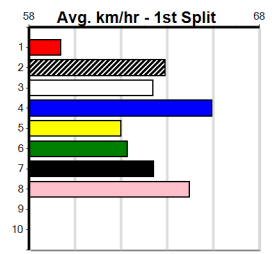

Sale
11
2:32PM
(VIC time)

TOONGABBIE LODGE (275+ RANK)

Distance: 435m, Race Type: Grade 5, Total Prizemoney: $1,530
1st: $1,000, 2nd: $320, 3rd: $160, 4th: $50

EL CRIMP ADORE (3) appears the class edge runner of the program and with a clear un in the initial stages he should prove too classy. IN THEIR HONOR (8) is back in winning form and has drawn ideally.

Watchdog Tips: **3** **8** **5** **7** **Bet:** **Win 3**

Form Box	Wgt	Dist	Track	Date	Time	BON	Margin	1st/2nd (Time)	PIR	Checked	Comment	WR	Split 1	S/P	Grade
1	AKINA ADONIS [5]														
WBK	Dog	Mar-20	Sire: COSMIC CHIEF	Dam: IZUMI											
Owner(s): TAMBO (SYN), S McKay, J Rowley, D McKay Trainer: Samantha McKay (Denison)															
Winning Distances: < 300m (0) 300 - 399m (2) 400 - 499m (1) 500 - 599m (0) 600 - 699m (0) > 700m (0)															
Winning Weights: 30.8(1) 31.7(1) 32.0(1)															
4th (5)	31.2	395	TRA	R5	13-May-24	23.09	22.53	7.00L GEOFF'S BOMBER (22.62)	M/555				3.91	$30.20	5
6th (4)	30.9	400	WGL	R11	27-Jun-24	23.49	22.85	8.50L SPICY SIREN (22.90)	M/77				8.91	$60.70	5
4th (6)	30.8	350	TRA	R10	10-Jul-24	20.52	19.79	4.75L RHINE STAR (20.19)	M/654				6.91	$91.90	RW
3rd (2)	31.1	435	SLE	R12	24-Jul-24	25.36	24.44	8.00L CARTEL GLAMOUR (24.82)	M/555				5.47	$33.60	5
7th (7)	31.5	400	WGL	R11	01-Aug-24	23.78	22.88	11.00L LONG WAY HOME (23.01)	M/77				8.91	$36.30	5
4th (1)	31.6	435	SLE	R12	14-Aug-24	24.95	24.45	2.50L DR. ZEPPELIN (24.78)	Q/223				5.38	$37.10	5
3rd (1)	30.6	435	SLE	R4	21-Aug-24	25.53	24.64	2.50L ELENA'S JEBRYNAH (25.36)	M/744				5.50	$105.70	RW
6th (5)	30.9	435	SLE	R12	04-Sep-24	25.32	24.62	7.00L BLACK PRESTIGE (24.85)	M/777				5.51	$32.70	T3-5
Last 3 wins NOT included above															
1st (4)	32.0	350	TRA	R1	27-Mar-23	20.50	19.84	1.25L TOMMY TORNADO (20.59)	M/44		SW		6.86	$9.70	M
1st (3)	30.8	395	TRA	R4	05-Jun-23	23.00	22.50	1.5L KALE (23.09)	Q/234		SW		3.87	$16.30	7
1st (3)	31.7	400	WGL	R10	26-Oct-23	23.61	22.83	1.00L ELECTRIC HEIDI (23.67)	M/42				8.74	$10.80	6G

Form Box	Wgt	Dist	Track	Date	Time	BON	Margin	1st/2nd (Time)	PIR	Checked	Comment	WR	Split 1	S/P	Grade
2	MADDIE ODD SOCK [5]														
BK	Bitch	Nov-20	Sire: ZAMBORA BROCKIE	Dam: CELEBRITY											
Owner(s): J Quinlan Trainer: Simone Fisher (Lara)															
Winning Distances: < 300m (0) 300 - 399m (0) 400 - 499m (4) 500 - 599m (5) 600 - 699m (0) > 700m (0)															
Winning Weights: 27.0(1) 27.1(1) 27.2(1) 27.5(1) 28.0(1) 28.2(1) 28.4(1) 28.6(1) 28.7(1)															
7th (3)	28.7	510	SLE	R12	19-Jun-24	29.64	28.97	10.00L JOE GEM (28.97)	M/777				9.77	$8.00	5NP
7th (1)	28.6	500	BEN	R6	28-Jun-24	28.72	27.83	7.00L URANA ZOOM (28.25)	M/677				7.18	$22.70	X45
5th (8)	28.7	500	BEN	R5	05-Jul-24	28.70	27.81	4.25L CAROLYN'S JOY (28.40)	M/677				6.80	$15.60	5
5th (2)	28.3	435	SLE	R11	14-Jul-24	25.11	24.43	5.50L BEAUTIFUL LIAR (24.75)	M/555				5.47	$41.50	5
2nd (2)	28.4	500	BEN	R7	19-Jul-24	28.63	28.44	2.75L TOKYO HEIST (28.44)	Q/122				6.63	$24.90	5
8th (1)	28.4	500	BEN	R5	26-Jul-24	29.10	27.89	11.00L BEN SHAKER (28.36)	M/588				6.82	$13.60	5
8th (6)	28.6	435	SLE	R6	04-Aug-24	25.21	24.36	4.25L VIPER (24.92)	M/678		SW		5.45	$9.20	5
7th (1)	28.7	450	WBL	R6	20-Aug-24	27.56	25.46	23.00L BELAIR BEE (26.00)	Q/127		V10		6.74	$1.90	5
Last 3 wins NOT included above															
1st (4)	28.7	425	BEN	R11	26-Jan-24	23.89	23.85	4.00L COOKIE DELIGHT (24.16)	M/111				6.52	$7.90	5
1st (1)	28.2	525	MEP	R4	15-May-24	30.50	30.12	1.5L GEORGE'S BEST (30.61)	Q/1111				5.09	$3.30	T3-5
1st (1)	28.6	500	BEN	R8	05-Jun-24	28.37	28.23	3.00L DUTCH IMPACT (28.56)	M/111		SW		6.54	$4.80	X45