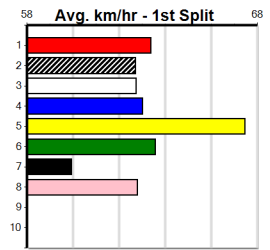

Sale

4

12:30PM

(VIC time)

TRFM (275+ RANK)

Distance: 435m, Race Type: Grade 7, Total Prizemoney: $1,530
1st: $1,000, 2nd: $320, 3rd: $160, 4th: $50

Tough race so finding the leader will go along way to tipping the winner here. CRACKED GEM (1) looks the likely leader off the good draw and can turn for home with a winning lead. DEAL CLOSER (2) can get a nice cart behind the top elect.

Watchdog Tips: 1 2 6 8 **Bet:** Win 1

Form Box	Wgt	Dist	Track	Date	Time	BON	Margin	1st/2nd (Time)	PIR	Checked	Comment	WR	Split 1	S/P	Grade	
1	CRACKED GEM [7] $3.50															
	F Bitch			Oct-21			Sire: OUT OF RANGE			Dam: TAYLOR'S CHIP			Trainer: William Majoror (Tanjil South)			
	Owner(s): S Porteus															
	Winning Distances: < 300m (0) 300 - 399m (1) 400 - 499m (0) 500 - 599m (0) 600 - 699m (0) > 700m (0)															
	Winning Weights: 27.0(1)															
	6th (6)	26.4	395	TRA	R1	12-Jul-24	23.02	22.16	7.50L DAINTREE PEGGY (22.50)	M/566				3.89	$44.10	M
	6th (3)	26.9	300	HVL	R1	19-Jul-24	17.33	16.74	4.25L FLYING SCOTSMAN (17.04)	M/2				4.04	$19.10	M
	1st (4)	27.0	300	HVL	R1	26-Jul-24	17.08	16.76	2.25L I'M FLYING (17.24)	M/3		SW		4.11	$4.70	T3-M
	3rd (8)	27.3	400	WGL	R10	01-Aug-24	23.28	22.88	1.5L OLYMPIC HISTORY (23.18)	M/22				8.59	$3.10	7
	4th (5)	27.6	400	WGL	R10	08-Aug-24	23.66	22.66	7.00L SPICY ASSASSIN (23.18)	M/54				8.86	$8.00	T3-7
4th (3)	27.8	400	WGL	R3	13-Aug-24	23.29	22.43	9.50L MYSTERY TERMS (22.64)	M/44		W		8.58	$23.30	7	
7th (4)	27.5	300	HVL	R10	01-Sep-24	17.08	16.40	4.75L RED ED (16.76)	M/2				3.97	$18.80	X67	
3rd (6)	27.7	300	HVL	R2	06-Sep-24	17.23	16.80	3.00L PAW OLYMPIA (17.02)	M/1				4.00	$4.10	T3-7	
Last 3 wins NOT included above																
Prize Best Starts Trk/Dts APM																

2	DEAL CLOSER [7] $4.00															
	BE Dog			Jul-22			Sire: EQUALIZER			Dam: PODIUM			Trainer: Kate Gorman (Tanjil South)			
	Owner(s): SEE THE DREAM (SYN), S Buccilli, B Buccilli															
	Winning Distances: < 300m (0) 300 - 399m (0) 400 - 499m (1) 500 - 599m (0) 600 - 699m (0) > 700m (0)															
	Winning Weights: 32.6(1)															
	1st (2)	32.6	400	WGL	R2	09-Jul-24	23.22	22.52	0.25L DAINTREE SHADY (23.23)	Q/11				8.44	$28.60	M
	6th (7)	31.9	435	SLE	R2	21-Jul-24	25.42	24.29	12.00L EXTREME AVENGER (24.62)	M/866				5.58	$12.60	X67H
	6th (6)	32.0	450	SHP	R9	01-Aug-24	26.26	25.43	9.50L ULTIMATE SEAL (25.60)	M/455				6.94	$15.70	T3-7
	3rd (4)	31.2	435	SLE	R3	07-Aug-24	25.10	24.38	2.50L STOJANOVIC (24.92)	M/122				5.32	$5.90	7
	5th (6)	30.9	435	SLE	R3	14-Aug-24	25.23	24.45	3.75L BRAEMAR SHEILA (24.98)	M/466				5.34	$4.20	7
4th (4)	30.8	400	WGL	R9	22-Aug-24	23.24	22.55	8.00L HIGH FINANCE (22.70)	M/54				8.84	$2.80	7	
6th (4)	31.0	400	WGL	R10	29-Aug-24	24.01	23.00	8.50L SPIRIT OF DUKE (23.41)	M/57				8.64	$3.70	T3-7	
3rd (1)	31.1	460	WGL	R7	05-Sep-24	26.89	26.64	1.5L HIGHLAND DUKE (26.78)	M/111				6.59	$4.60	X67	
Last 3 wins NOT included above																
Prize Best Starts Trk/Dts APM