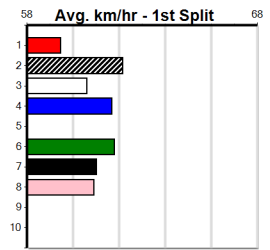

Sale

3

12:09PM

(VIC time)

ROTTI SECURITY (275+ RANK)

Distance: 435m, Race Type: Maiden, Total Prizemoney: $1,530
1st: $1,000, 2nd: $320, 3rd: $160, 4th: $50

ESSENCE (5) made the final of a strong maiden series at Healesville and will find this much easier.
KEY PILLARS (8) can burn in the initial stages and looks the clear danger. PARUMBA CHA CHA (2) can fill a minor placing.

Watchdog Tips: **5** **8** **2** **1** **Bet:** **Win 5**

1

GO SEE IAN [M] **Can unwind a solid finish, place claims.** **$16.00**

BK Dog **Apr-22** Sire: ZACK MONELLI Dam: JOSIE'S ENTITY
Owner(s): C Fulford
Winning Distances: < 300m (0) 300 - 399m (0) 400 - 499m (0) 500 - 599m (0) 600 - 699m (0) > 700m (0)

Winning Weights:

Pos	Age	Wgt	Dist	Track	Race	Date	Time	BON	Margin	1st/2nd (Time)	PIR	Checked	Comment	WR	Split 1	S/P	Grade
5th	(5)	33.9	435	SLE	R1	28-Jul-24	25.84	24.46	9.50L	LILY LALA (25.18)	S/755	.	.	.	5.62	$22.50	M
4th	(3)	33.9	460	WGL	R1	01-Aug-24	27.07	26.14	13.00	MINH ALFIE (26.22)	S/663	.	.	.	6.89	$20.60	M
5th	(6)	33.8	510	SLE	R2	04-Aug-24	29.76	28.78	8.00L	NORM'S LUCY (29.23)	S/545	.	.	.	9.48	$63.40	M
2nd	(1)	33.7	435	SLE	R2	18-Aug-24	25.06	24.18	3.75L	KELLY JANE (24.81)	M/333	.	.	.	5.47	$13.70	M
5th	(7)	33.8	400	WGL	R1	22-Aug-24	23.42	22.55	6.50L	CHLOE THE OUTLAW (22.97)	S/86	.	.	.	8.75	$11.70	M
5th	(5)	33.9	435	SLE	R1	25-Aug-24	25.44	24.66	12.00	PHARAOH'S GOLD (24.66)	S/655	.	.	.	5.47	$50.00	M
5th	(7)	33.8	460	WGL	R1	29-Aug-24	27.01	26.01	6.50L	BANCHERO (26.58)	M/774	.	.	.	6.96	$11.30	T3-M
4th	(5)	34.3	435	SLE	R1	04-Sep-24	25.42	24.62	6.50L	OPETAIA (24.98)	M/755	.	.	.	5.50	$5.60	T3-M

Last 3 wins NOT included above

Box History

Bx	1st	2nd	3rd	4th	5th	6th	7th	8th
1		1						
2					1			
3				1				1
4								
5					1	2		
6					1	1		
7						2		
8					1			

Prize Best $770.00
Starts 25.06(1)-18/8/24
Trk/Dts 12-0-1-0
APM 8-0-1-0
700

Trainer: Cindy Fulford (Maffra)

2

PARUMBA CHA CHA [M] ***** SCRATCHED ***** **$10.00**

BD Bitch **Sep-22** Sire: ASTON RUPEE Dam: DANCING CASSIE
Owner(s): PARUMBA (SYN), E Lieshout, M Lieshout
Winning Distances: < 300m (0) 300 - 399m (0) 400 - 499m (0) 500 - 599m (0) 600 - 699m (0) > 700m (0)

Winning Weights:

Pos	Age	Wgt	Dist	Track	Race	Date	Time	BON	Margin	1st/2nd (Time)	PIR	Checked	Comment	WR	Split 1	S/P	Grade
7th	(8)	28.4	515	SAP	R1	17-Jun-24	31.41	29.74	24.00	CANYA KIPPER (29.75)	M/5777	.	.	W	5.35	$37.20	M
6th	(2)	28.7	435	SLE	R1	17-Jul-24	25.84	24.54	12.00	STORMY SECRET (25.05)	Q/376	.	.	.	5.36	$30.50	M
4th	(7)	28.1	400	WGL	R3	01-Aug-24	23.67	22.88	9.50L	BANCHERO (23.02)	M/45	.	.	.	8.82	$3.40	M
3rd	(7)	28.0	400	WGL	R2	05-Sep-24	23.46	23.16	3.00L	LET'S MAKE UP (23.26)	M/33	.	.	.	8.70	$4.30	M

Last 3 wins NOT included above

Box History

Bx	1st	2nd	3rd	4th	5th	6th	7th	8th
1								
2						1		
3								
4								
5								
6								
7			1	1				
8							1	

Prize Best $210.00
Starts 25.84(2)-17/7/24
Trk/Dts 4-0-0-1
APM 1-0-0-0
200

Trainer: Debra Cumes (Drouin West)