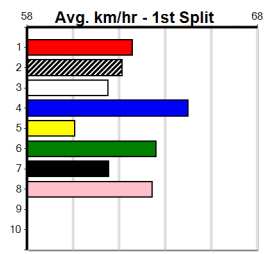

Sale

9

1:57PM

(VIC time)

BSG AUSTRALIA (275+ RANK)

Distance: 435m, Race Type: Grade 6, Total Prizemoney: $1,530
1st: $1,000, 2nd: $320, 3rd: $160, 4th: $50

TIMMA TURTLE TWO (6) has been placed behind some smart types in two of his past three runs and will find this more to his liking. MYALL MEG (8) handles this draw and once fully balanced has a good motor.

Watchdog Tips: **6** **8** **4** **7** **Bet:** **Box Trifecta 4,6,8 ($10 for 166.67%)**

1

MAD KEV [6] **Come into calculations off this draw.** **$9.50**
BK Dog May-22 Sire: SUPERIOR PANAMA Dam: BLAZIN' REGGIE Trainer: Gerry Orr (Newborough)
Winning Distances: < 300m (0) 300 - 399m (0) 400 - 499m (1) 500 - 599m (1) 600 - 699m (0) > 700m (0)
Winning Weights: 30.4(1) 31.2(1)
4th (6) 30.7 435 SLE R10 24-Jul-24 25.15 24.44 1.75L DR. NARNIA (25.03) M/755 . . . . 5.53 $5.90 6G
6th (5) 30.5 525 MEP R4 31-Jul-24 31.19 29.92 11.00 RASHID (30.45) M/4655 . . . . 5.26 $14.90 RW
5th (8) 30.9 525 MEP R9 07-Aug-24 30.86 29.93 14.00 NEEDFUL (29.93) S/3555 . . . . 5.27 $50.50 X67H
4th (3) 30.6 525 MEP R10 14-Aug-24 30.75 29.83 8.00L PAW BRADLEY (30.20) M/6444 . . . . 5.26 $115.90 RW
8th (2) 31.1 525 MEA R2 17-Aug-24 31.09 29.80 15.00 RAVEN PETER (30.07) M/7777 . . . . 5.50 $32.90 6G
5th (3) 31.1 525 MEP R2 21-Aug-24 30.71 29.91 7.00L BOMB LUCA (30.23) M/4334 . . . . 5.21 $35.80 X67
5th (2) 30.8 525 MEP R5 28-Aug-24 30.69 29.95 6.00L LEROY'S GIRL (30.30) M/5224 . . . . 5.26 $35.80 X67
2nd (4) 30.9 460 WGL R7 05-Sep-24 26.82 26.64 0.50L HIGHLAND DUKE (26.78) M/532 . . . . 6.80 $5.30 X67
Last 3 wins NOT included above
1st (7) 31.2 400 WGL R2 16-May-24 23.24 22.71 1.00L MY BLAZE (23.30) M/11 . . . . SW . 8.65 $3.90 T3-M
1st (4) 30.4 525 MEP R9 26-Jun-24 30.46 30.08 0.25L VITAL STEP (30.47) M/1111 . . . . SW . 5.17 $78.40 7

2

EVIE WONDER [6] **On speed runner, back in form, respect.** **$10.00**
F Bitch May-21 Sire: FERNANDO BALE Dam: BETTA BALE Trainer: Lee Lansdown (Morningson)
Winning Distances: < 300m (0) 300 - 399m (0) 400 - 499m (2) 500 - 599m (0) 600 - 699m (0) > 700m (0)
Winning Weights: 31.1(1) 31.3(1)
7th (6) 30.5 400 WGL R3 02-Jul-24 23.73 22.51 10.00 SORRY I'M LATE (23.04) Q/35 . . . . 8.66 $51.50 X67H
4th (7) 30.7 515 SAP R10 29-Jul-24 31.05 29.46 14.00 PAW DIMETRA (30.11) Q/2566 . . . . 5.22 $97.80 7
3rd (4) 30.8 400 GEL R9 03-Aug-24 23.28 22.64 4.25L FOXY ROXY (22.99) Q/33 . . . . 8.67 $15.60 7
7th (2) 31.4 300 HVL R2 18-Aug-24 17.52 16.84 7.50L SAXON KELTON (17.00) M/5 . . . . 4.03 $74.40 X67
5th (3) 31.1 400 WGL R9 22-Aug-24 23.37 22.55 10.00 HIGH FINANCE (22.70) M/67 . . . . 8.88 $12.80 7
2nd (2) 31.0 400 GEL R10 27-Aug-24 23.21 22.57 3.25L NAILED IT (22.99) Q/33 . . . . 8.67 $3.80 7
4th (4) 30.8 435 SLE R3 01-Sep-24 25.51 24.45 9.00L KELLI (24.91) M/444 . . . . 5.54 $16.30 7
1st (6) 31.1 400 WGL R9 05-Sep-24 23.49 23.16 1.25L CRYPTO PRINCE (23.57) Q/22 . . . . SW . 8.60 $4.70 7
Last 3 wins NOT included above
1st (8) 31.3 400 WGL R1 13-Apr-24 23.38 22.82 0.05L COLLINDA PEARL (23.38) M/21 . . . . 8.54 $12.90 M