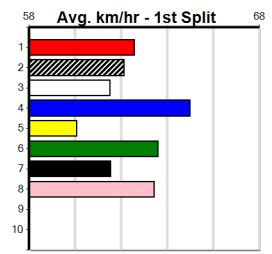

Sale

9

1:57PM

(VIC time)

BSG AUSTRALIA (275+ RANK)

Distance: 435m, Race Type: Grade 6, Total Prizemoney: $1,530
1st: $1,000, 2nd: $320, 3rd: $160, 4th: $50

TIMMA TURTLE TWO (6) has been placed behind some smart types in two of his past three runs and will find this more to his liking. MYALL MEG (8) handles this draw and once fully balanced has a good motor.

Watchdog Tips: **6** **8** **4** **7** **Bet:** **Box Trifecta 4,6,8 ($10 for 166.67%)**

1	MAD KEV [6]	Come into calculations off this draw.						$9.50	
	BK Dog	May-22	Sire: SUPERIOR PANAMA		Dam: BLAZIN' REGGIE		Trainer: Gerry Orr (Newborough)		
	Owner(s): V Johnson								
	Winning Distances: < 300m (0) 300 - 399m (0) 400 - 499m (1) 500 - 599m (1) 600 - 699m (0) > 700m (0)								
	Winning Weights: 30.4(1) 31.2(1)								
	4th (6) 30.7 435 SLE R10 24-Jul-24 25.15 24.44 1.75L DR. NARNIA (25.03) M/755 . . . . 5.53 $5.90 6G								
	6th (5) 30.5 525 MEP R4 31-Jul-24 31.19 29.92 11.00 RASHID (30.45) M/4655 . . . . 5.26 $14.90 RW								
	5th (8) 30.9 525 MEP R9 07-Aug-24 30.86 29.93 14.00 NEEDFUL (29.93) S/3555 . . . . 5.27 $50.50 X67H								
	4th (3) 30.6 525 MEP R10 14-Aug-24 30.75 29.83 8.00L PAW BRADLEY (30.20) M/6444 . . . . 5.26 $115.90 RW								
	8th (2) 31.1 525 MEA R2 17-Aug-24 31.09 29.80 15.00 RAVEN PETER (30.07) M/7777 . . . . 5.50 $32.90 6G								
5th (3) 31.1 525 MEP R2 21-Aug-24 30.71 29.91 7.00L BOMB LUCA (30.23) M/4334 . . . . 5.21 $35.80 X67									
5th (2) 30.8 525 MEP R5 28-Aug-24 30.69 29.95 6.00L LEROY'S GIRL (30.30) M/5224 . . . . 5.26 $35.80 X67									
2nd (4) 30.9 460 WGL R7 05-Sep-24 26.82 26.64 0.50L HIGHLAND DUKE (26.78) M/532 . . . . 6.80 $5.30 X67									
Last 3 wins NOT included above									
1st (7) 31.2 400 WGL R2 16-May-24 23.24 22.71 1.00L MY BLAZE (23.30) M/11 . . . SW . 8.65 $3.90 T3-M									
1st (4) 30.4 525 MEP R9 26-Jun-24 30.46 30.08 0.25L VITAL STEP (30.47) M/1111 . . . SW . 5.17 $78.40 7									

Bx	1st	2nd	3rd	4th	5th	6th	7th	8th
1	1	1	1	1	1			
2								1
3			1	1	2			
4	1	3	1	1				
5			1			2		
6				3			1	1
7	1			1			2	
8		1	3	2	1			1

Prize	$6750.00
Best Starts	25.12(8)-27/5/24
Trk/Dts	35-2-5-7
APM	3-0-0-2
	3750

2	EVIE WONDER [6]	On speed runner, back in form, respect.						$10.00	
	F Bitch	May-21	Sire: FERNANDO BALE		Dam: BETTA BALE		Trainer: Lee Lansdown (Morningson)		
	Owner(s): L Lansdown								
	Winning Distances: < 300m (0) 300 - 399m (0) 400 - 499m (2) 500 - 599m (0) 600 - 699m (0) > 700m (0)								
	Winning Weights: 31.1(1) 31.3(1)								
	7th (6) 30.5 400 WGL R3 02-Jul-24 23.73 22.51 10.00 SORRY I'M LATE (23.04) Q/35 . . . . 8.66 $51.50 X67H								
	4th (7) 30.7 515 SAP R10 29-Jul-24 31.05 29.46 14.00 PAW DIMETRA (30.11) Q/2566 . . . . 5.22 $97.80 7								
	3rd (4) 30.8 400 GEL R9 03-Aug-24 23.28 22.64 4.25L FOXY ROXY (22.99) Q/33 . . . . 8.67 $15.60 7								
	7th (2) 31.4 300 HVL R2 18-Aug-24 17.52 16.84 7.50L SAXON KELTON (17.00) M/5 . . . . 4.03 $74.40 X67								
	5th (3) 31.1 400 WGL R9 22-Aug-24 23.37 22.55 10.00 HIGH FINANCE (22.70) M/67 . . . . 8.88 $12.80 7								
2nd (2) 31.0 400 GEL R10 27-Aug-24 23.21 22.57 3.25L NAILED IT (22.99) Q/33 . . . . 8.67 $3.80 7									
4th (4) 30.8 435 SLE R3 01-Sep-24 25.51 24.45 9.00L KELLI (24.91) M/444 . . . . 5.54 $16.30 7									
1st (6) 31.1 400 WGL R9 05-Sep-24 23.49 23.16 1.25L CRYPTO PRINCE (23.57) Q/22 . . . SW . 8.60 $4.70 7									
Last 3 wins NOT included above									
1st (8) 31.3 400 WGL R1 13-Apr-24 23.38 22.82 0.05L COLLINDA PEARL (23.38) M/21 . . . . 8.54 $12.90 M									

Bx	1st	2nd	3rd	4th	5th	6th	7th	8th
1								
2		2				2	1	
3				1	1			
4			1	2		2	1	
5					1		1	
6	1	1	1				2	
7				1				
8	1		2		1			1

Prize	$4230.00
Best Starts	25.12(8)-26/5/24
Trk/Dts	26-2-3-4
APM	2-0-0-0
	2577