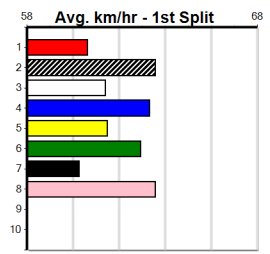

Sale
10
2:15PM
(VIC time)

ED FOUNTAINS REMOVALS (275+ RANK)

Distance: 435m, Race Type: Grade 6, Total Prizemoney: $1,530
1st: $1,000, 2nd: $320, 3rd: $160, 4th: $50

BANDARI (2) looks suited to a race of this nature and can lead throughout. This is the best draw
DAINTREE VISION (1) has had for a while and he looks the likely improver. ROLLING COAL (3) can
sneak home into a minor placing.

Watchdog Tips: **2** **1** **3** **8** **Bet:** **Win 2**

1

DAINTREE VISION [6] **Best draw he has for a while, major player.** **$4.80**
F Dog Apr-22 Sire: FERNANDO BALE Dam: PERSIAN GODDESS Trainer: Maria Musselwhite (Lindenow)
Owner(s): M Musselwhite
Winning Distances: < 300m (0) 300 - 399m (0) 400 - 499m (2) 500 - 599m (0) 600 - 699m (0) > 700m (0)
Winning Weights: 29.0(1) 30.3(1)

Box	1st	2nd	3rd	4th	5th	6th	7th	8th
1								
2			1					2
3								
4	2		1					2
5			1	1	1	1		
6				1	1			
7						1		
8			2				1	1

6th (3) 30.4 350 GRA R5 04-Jun-24 21.26 19.95 16.00 KNEE DEEP (20.19) 646 646 4.28 $11.00 5
8th (2) 30.3 450 GRA R10 09-Jun-24 26.55 25.16 9.00L CASH IN COLOUR (25.94) 888 888 9.39 $101.00 5
7th (8) 30.3 400 WGL R4 15-Jun-24 23.41 22.97 6.00L SPICY MINX (23.01) S/46 . . . 8.73 $9.70 6G
6th (5) 30.1 435 SLE R4 19-Jun-24 25.27 24.41 4.75L DR. LETTIE (24.94) S/752 . . . 5.56 $58.60 X67
4th (6) 31.1 435 SLE R4 11-Aug-24 25.54 24.42 13.00 FLYING MUFFIN (24.67) S/543 . . . 5.46 $30.10 6G
7th (4) 31.1 400 WGL R9 16-Aug-24 23.52 22.44 12.00 RHYTHMIC ENERGY (22.69) S/37 . . . 8.56 $43.00 X67
7th (4) 31.1 435 SLE R9 28-Aug-24 25.68 24.42 11.00 LAKEVIEW JACK (24.91) M/676 . . . 5.53 $7.00 X67
3rd (4) 30.1 400 WGL R4 05-Sep-24 23.62 23.16 2.00L OUT OF CHARGE (23.48) M/54 . . . 8.77 $7.20 6G

Last 3 wins NOT included above

1st (4) 29.0 435 SLE R2 07-Mar-24 25.20 24.68 1.5L SWEET NUGGET (25.30) S/411 . . . 5.45 $3.30 M
1st (4) 30.3 435 SLE R3 10-Apr-24 25.08 24.59 4.50L MALLY BOY (25.38) S/411 . . . 5.42 $4.60 7

Prize Best Starts Trk/Dts APM $4140.00 25.06(2)-14/4/24 20-2-0-5 8-2-0-2 1530

2

BANDARI [6] **Big chance to lead, suited this class, go close.** **$2.00**
BD Dog Mar-22 Sire: FERNANDO BALE Dam: MOMBASA Trainer: John Musselwhite (Lindenow)
Owner(s): P Fiske
Winning Distances: < 300m (0) 300 - 399m (1) 400 - 499m (1) 500 - 599m (0) 600 - 699m (0) > 700m (0)
Winning Weights: 29.8(1) 30.4(1)

Box	1st	2nd	3rd	4th	5th	6th	7th	8th
1	1			1				
2			1		1			
3	1		1	2		1		1
4		1	1	1				
5		1	1					1
6								1
7	1	2	1		1			
8		2			2	1		

3rd (3) 30.6 435 SLE R3 26-Jun-24 24.91 24.20 3.75L PAW CHEYENNE (24.65) Q/123 . . . 5.30 $8.20 6G
4th (7) 30.5 435 SLE R3 03-Jul-24 24.97 24.41 6.00L HENRY BALE (24.56) M/132 . . . 5.28 $11.20 6G
F (6) 29.7 435 SLE R2 21-Jul-24 0.00 24.29 . . . EXTREME AVENGER (24.62) M/5 . . . V0 5.49 $6.40 X67H
3rd (2) 30.5 400 WGL R11 08-Aug-24 23.27 22.66 2.25L DUNSMORE FLYER (23.13) Q/11 . . . 8.43 $2.20 T3-6
6th (3) 30.8 435 SLE R10 14-Aug-24 25.32 24.45 6.50L ON REPEAT (24.89) M/134 . . . 5.31 $2.80 6G
5th (2) 30.1 400 WGL R3 22-Aug-24 23.16 22.55 3.00L TORRENTIAL (22.95) M/55 . . . 8.54 $6.10 6G
4th (3) 30.0 460 WGL R9 29-Aug-24 26.43 26.01 4.50L SOMETHING CLEVER (26.13) M/243 . . . 6.65 $8.40 T3-RW
5th (8) 29.8 460 WGL R7 05-Sep-24 27.07 26.64 4.25L HIGHLAND DUKE (26.78) M/346 . . . 6.66 $2.00 X67

Last 3 wins NOT included above

1st (3) 29.8 350 TRA R1 18-Dec-23 20.43 20.17 1.00L BELUSHI (20.48) Q/11 . . . SW 6.63 $2.30 M
1st (1) 30.4 400 WGL R3 16-May-24 23.03 22.71 3.75L OUR GLAD (23.28) M/21 . . . 8.49 $1.70 T3-7

Prize Best Starts Trk/Dts APM $5346.25 24.83(8)-5/5/24 27-2-4-5 8-0-1-3 2487