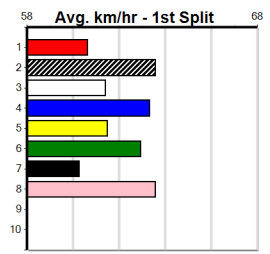

Sale
10
2:15PM
(VIC time)

ED FOUNTAINS REMOVALS (275+ RANK)

Distance: 435m, Race Type: Grade 6, Total Prizemoney: $1,530
1st: $1,000, 2nd: $320, 3rd: $160, 4th: $50

BANDARI (2) looks suited to a race of this nature and can lead throughout. This is the best draw
DAINTREE VISION (1) has had for a while and he looks the likely improver. ROLLING COAL (3) can
sneak home into a minor placing.

Watchdog Tips: **2** **1** **3** **8** **Bet:** **Win 2**

1

DAINTREE VISION [6] **Best draw he has for a while, major player.** **$4.80**

F Dog Apr-22 Sire: FERNANDO BALE Dam: PERSIAN GODDESS Trainer: Maria Musselwhite (Lindenow)

Owner(s): M Musselwhite
Winning Distances: < 300m (0) 300 - 399m (0) 400 - 499m (2) 500 - 599m (0) 600 - 699m (0) > 700m (0)

Winning Weights: 29.0(1) 30.3(1)

Box	1st	2nd	3rd	4th	5th	6th	7th	8th
1								
2			1					2
3						1		
4	2		1					2
5			1	1	1	1		
6				1	1			
7						1		
8			2				1	1

Prize Best Starts Trk/Dts APM: $4140.00, 25.06(2)-14/4/24, 20-2-0-5, 8-2-0-2, 1530

6th (3) 30.4 350 GRA R5 04-Jun-24 21.26 19.95 16.00 KNEE DEEP (20.19) 646 646 4.28 $11.00 5
8th (2) 30.3 450 GRA R10 09-Jun-24 26.55 25.16 9.00L CASH IN COLOUR (25.94) 888 888 9.39 $101.00 5
7th (8) 30.3 400 WGL R4 15-Jun-24 23.41 22.97 6.00L SPICY MINX (23.01) S/46 . . . 8.73 $9.70 6G
6th (5) 30.1 435 SLE R4 19-Jun-24 25.27 24.41 4.75L DR. LETTIE (24.94) S/752 . . . 5.56 $58.60 X67
4th (6) 31.1 435 SLE R4 11-Aug-24 25.54 24.42 13.00 FLYING MUFFIN (24.67) S/543 . . . 5.46 $30.10 6G
7th (4) 31.1 400 WGL R9 16-Aug-24 23.52 22.44 12.00 RHYTHMIC ENERGY (22.69) S/37 . . . 8.56 $43.00 X67
7th (4) 31.1 435 SLE R9 28-Aug-24 25.68 24.42 11.00 LAKEVIEW JACK (24.91) M/676 . . . 5.53 $7.00 X67
3rd (4) 30.1 400 WGL R4 05-Sep-24 23.62 23.16 2.00L OUT OF CHARGE (23.48) M/54 . . . 8.77 $7.20 6G

Last 3 wins NOT included above

1st (4) 29.0 435 SLE R2 07-Mar-24 25.20 24.68 1.5L SWEET NUGGET (25.30) S/411 . . . 5.45 $3.30 M
1st (4) 30.3 435 SLE R3 10-Apr-24 25.08 24.59 4.50L MALLY BOY (25.38) S/411 . . . 5.42 $4.60 7

2

BANDARI [6] **Big chance to lead, suited this class, go close.** **$2.00**

BD Dog Mar-22 Sire: FERNANDO BALE Dam: MOMBASA Trainer: John Musselwhite (Lindenow)

Owner(s): P Fiske
Winning Distances: < 300m (0) 300 - 399m (1) 400 - 499m (1) 500 - 599m (0) 600 - 699m (0) > 700m (0)

Winning Weights: 29.8(1) 30.4(1)

Box	1st	2nd	3rd	4th	5th	6th	7th	8th
1	1			1				
2			1		1			
3	1		1	2		1		1
4			1	1				
5		1	1					1
6								1
7	1	2	1		1			
8		2			2	1		

Prize Best Starts Trk/Dts APM: $5346.25, 24.83(8)-5/5/24, 27-2-4-5, 8-0-1-3, 2487

3rd (3) 30.6 435 SLE R3 26-Jun-24 24.91 24.20 3.75L PAW CHEYENNE (24.65) Q/123 . . . 5.30 $8.20 6G
4th (7) 30.5 435 SLE R3 03-Jul-24 24.97 24.41 6.00L HENRY BALE (24.56) M/132 . . . 5.28 $11.20 6G
F (6) 29.7 435 SLE R2 21-Jul-24 0.00 24.29 . . . EXTREME AVENGER (24.62) M/5 . . . V0 5.49 $6.40 X67H
3rd (2) 30.5 400 WGL R11 08-Aug-24 23.27 22.66 2.25L DUNSMORE FLYER (23.13) Q/11 . . . 8.43 $2.20 T3-6
6th (3) 30.8 435 SLE R10 14-Aug-24 25.32 24.45 6.50L ON REPEAT (24.89) M/134 . . . 5.31 $2.80 6G
5th (2) 30.1 400 WGL R3 22-Aug-24 23.16 22.55 3.00L TORRENTIAL (22.95) M/55 . . . 8.54 $6.10 6G
4th (3) 30.0 460 WGL R9 29-Aug-24 26.43 26.01 4.50L SOMETHING CLEVER (26.13) M/243 . . . 6.65 $8.40 T3-RW
5th (8) 29.8 460 WGL R7 05-Sep-24 27.07 26.64 4.25L HIGHLAND DUKE (26.78) M/346 . . . 6.66 $2.00 X67

Last 3 wins NOT included above

1st (3) 29.8 350 TRA R1 18-Dec-23 20.43 20.17 1.00L BELUSHI (20.48) Q/11 . . . SW 6.63 $2.30 M
1st (1) 30.4 400 WGL R3 16-May-24 23.03 22.71 3.75L OUR GLAD (23.28) M/21 . . . 8.49 $1.70 T3-7