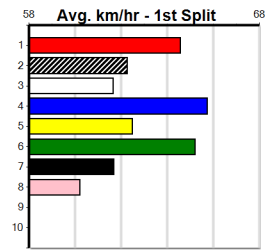

Sale
12
2:50PM
(VIC time)

SPORTSBET SAME RACE MULTI (275+ RANK)

Distance: 435m, Race Type: Grade 5, Total Prizemoney: $1,530
1st: $1,000, 2nd: $320, 3rd: $160, 4th: $50

Outsider brigade should dominate this event with DUSTY OLD ROAD (5) holding a class edge. FIRST MATE (7) once balanced can work into a threatening spot. ADAM'S BACK (8) is well up to this company.

Watchdog Tips: **5** **7** **8** **6** **Bet:** **Box Trifecta 5,6,7,8 ($10 for 41.67%)**

1

Form Box	Wgt	Dist	Track	Date	Time	BON	Margin	1st/2nd (Time)	PIR	Checked	Comment	WR	Split 1	S/P	Grade
BOROUGH PREMIERS [5] Comes into calculations off this draw. $10.00															
BK	Dog			Nov-20			Sire: BARCIA BALE	Dam: ZIPPING ZOE		Trainer: Gary Mcmillan (Nambrok)					
Owner(s): M Ebeyer															
Winning Distances: < 300m (0) 300 - 399m (4) 400 - 499m (1) 500 - 599m (0) 600 - 699m (0) > 700m (0)															
Winning Weights: 27.7(1) 28.6(1) 28.9(1) 29.1(1) 29.9(1)															
6th (1)	30.3	300	HVL	R12	07-Jun-24	17.48	16.73	3.75L CONTRALTO (17.23)	M/6	.	.	.	4.06	$47.60	T3-5
4th (3)	30.0	350	TRA	R11	10-Jun-24	20.30	19.88	6.00L AUDACIOUS IVY (19.88)	M/66	.	.	.	6.81	$57.90	T3-5
3rd (8)	29.9	300	HVL	R12	28-Jun-24	17.05	16.68	4.50L DAN DAN (16.74)	Q/5	.	.	.	4.04	$25.30	T3-5
3rd (5)	29.7	350	TRA	R12	08-Jul-24	20.30	19.86	6.50L SWOOPING SWAN (19.86)	M/55	.	.	.	6.82	$35.50	5
7th (1)	30.5	300	HVL	R11	18-Jul-24	17.42	16.95	4.50L GUNAJ JEDI (17.11)	M/7	.	.	.	4.07	$50.10	T3-5
8th (2)	30.1	300	HVL	R4	26-Jul-24	17.44	16.76	7.00L TASMAN HOPE (16.97)	M/8	.	.	.	4.20	$9.60	T3-5
5th (3)	30.2	300	HVL	R4	05-Aug-24	17.35	16.92	2.75L HOWE PIE (17.17)	M/6	.	.	.	6.81	$13.90	T3-5
6th (4)	30.1	300	HVL	R5	12-Aug-24	17.48	16.88	9.00L TWO WAY GLASS (16.88)	M/6	.	.	.	4.06	$20.00	5
Last 3 wins NOT included above															
1st (1)	28.6	400	WGL	R10	16-Apr-23	22.93	22.56	3.5L OKAY BINGO (23.16)	Q/11	.	.	.	8.38	$8.70	X67
1st (8)	29.9	350	TRA	R11	15-Jan-24	19.96	19.70	2.25L CLAN MCMILLAN (20.10)	M/11	.	SW	.	6.65	$7.40	5
1st (3)	29.1	350	TRA	R12	01-Apr-24	20.31	19.91	0.25L INFRA LADY (20.33)	M/11	.	SW	.	6.73	$30.40	T3-5

Box History

Bx	1st	2nd	3rd	4th	5th	6th	7th	8th
1	2				1	3	3	1
2		2	3	1	1			2
3	1	1	2	1	1	2	1	1
4			1				2	2
5		2	2	1				
6	1	3		1		2		2
7		1		1	1	2	3	
8	1	1	2	1	1	2	2	1

Prize Best Starts Trk/Dts APM

Prize	$13140.00
Best Starts	68-5-10-10
Trk/Dts	0-0-0-0
APM	1515