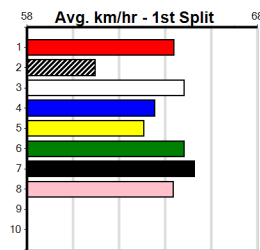

Sale

6

1:05PM

(VIC time)

CABINET CONNECTIONS (275+ RANK)

Distance: 435m, Race Type: Grade 5, Total Prizemoney: $1,530
1st: $1,000, 2nd: $320, 3rd: $160, 4th: $50

KEISHA (8) excels off this draw and looks the big improver. PAW CHEYENNE (1) was placed behind a fast sprinter 2 runs back and is suited to this draw. DONT IGNORE ME (3) is well up to this company.

Watchdog Tips: **8** **1** **3** **5** **Bet:** **Win 8**

1

PAW CHEYENNE (NSW)[5] **Top run 2 starts back, draw suits, danger.** **$3.60**
BK Bitch Jul-22 Sire: CHRISTO BALE Dam: DYNA GERTIE Trainer: Robert Camilleri (Lara)
Owner(s): B Wheeler
Winning Distances: < 300m (0) 300 - 399m (0) 400 - 499m (3) 500 - 599m (0) 600 - 699m (0) > 700m (0)
Winning Weights: 27.2(2) 27.3(1)
2nd (7) 27.4 395 TRA R4 12-Jul-24 22.38 22.16 2.50L ONLY PHONES (22.22) M/543 . . . . . 3.84 $8.00 5
5th (8) 27.6 410 HOR R4 21-Jul-24 24.14 23.19 10.00 AYIA NEIGHBOUR (23.46) M/55 . . . . . 10.79 $15.30 5
5th (7) 28.0 410 HOR R9 06-Aug-24 23.82 23.13 4.75L ASTON AURELIA (23.49) M/55 . . . . . 10.70 $25.40 5
4th (7) 28.0 410 HOR R4 13-Aug-24 23.36 23.10 3.5L PETZEL BALE (23.13) M/54 . . . . . 10.49 $30.60 5
4th (7) 27.5 410 HOR R7 17-Aug-24 23.59 23.09 3.5L URITH BALE (23.34) S/44 . . . . . 10.49 $3.10 5
8th (2) 27.6 435 SLE R9 21-Aug-24 25.09 24.64 5.50L TRICKSTER'S HALO (24.73) S/677 . . . . . 5.33 $24.40 5
3rd (8) 27.8 410 HOR R3 27-Aug-24 23.41 23.09 4.00L PAW REX (23.14) M/33 . . . . . 10.64 $15.40 RWH
5th (7) 27.8 410 HOR R4 03-Sep-24 23.67 23.05 8.50L PAW OSWALD (23.10) M/34 . . . . . 10.62 $25.20 RWF
Last 3 wins NOT included above
1st (1) 27.2 435 SLE R2 09-Jun-24 25.13 24.34 2.00L DAINTREE ASTER (25.26) Q/111 . . . . . 5.39 $7.10 M
1st (6) 27.2 400 GEL R3 22-Jun-24 22.88 22.83 7.00L MY BRO WHO (23.35) M/11 . . . . . 8.55 $4.00 7
1st (5) 27.3 435 SLE R3 26-Jun-24 24.65 24.20 0.50L ABUNDANT LUMENS (24.67) M/211 . . . . . 5.35 $4.80 6G

Box History

Bx	1st	2nd	3rd	4th	5th	6th	7th	8th
1	1	1						
2								2
3								
4							1	
5	1							
6	1							
7		1		2	2			
8			1		1			

Prize Best $6370.00
Starts 24.65(5)-26/6/24
Trk/Dts 14-3-2-1
APM 4-2-1-0 4122