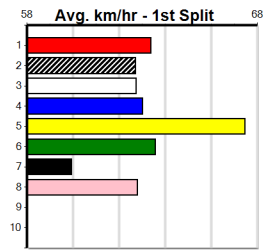

Sale

4

12:30PM

(VIC time)

TRFM (275+ RANK)

Distance: 435m, Race Type: Grade 7, Total Prizemoney: $1,530
1st: $1,000, 2nd: $320, 3rd: $160, 4th: $50

Tough race so finding the leader will go along way to tipping the winner here. CRACKED GEM (1) looks the likely leader off the good draw and can turn for home with a winning lead. DEAL CLOSER (2) can get a nice cart behind the top elect.

Watchdog Tips: 1 2 6 3 **Bet:** Win 1

Form Box	Wgt	Dist	Track	Date	Time	BON	Margin	1st/2nd (Time)	PIR	Checked	Comment	WR	Split 1	S/P	Grade
CRACKED GEM [7] $3.50															
F		Bitch		Oct-21		Big chance to lead here, hard to catch									
Owner(s): S Porteus		Sire: OUT OF RANGE		Dam: TAYLOR'S CHIP		Trainer: William Majoro (Tanjil South)									
Winning Distances: < 300m (0) 300 - 399m (1) 400 - 499m (0) 500 - 599m (0) 600 - 699m (0) > 700m (0)															
Winning Weights: 27.0(1)															
6th (6)	26.4	395	TRA	R1	12-Jul-24	23.02	22.16	7.50L DAINTREE PEGGY (22.50)	M/566	.	.	.	3.89	$44.10	M
6th (3)	26.9	300	HVL	R1	19-Jul-24	17.33	16.74	4.25L FLYING SCOTSMAN (17.04)	M/2	.	.	.	4.04	$19.10	M
1st (4)	27.0	300	HVL	R1	26-Jul-24	17.08	16.76	2.25L I'M FLYING (17.24)	M/3	.	SW	.	4.11	$4.70	T3-M
3rd (8)	27.3	400	WGL	R10	01-Aug-24	23.28	22.88	1.5L OLYMPIC HISTORY (23.18)	M/22	.	.	.	8.59	$3.10	7
4th (5)	27.6	400	WGL	R10	08-Aug-24	23.66	22.66	7.00L SPICY ASSASSIN (23.18)	M/54	.	.	.	8.86	$8.00	T3-7
4th (3)	27.8	400	WGL	R3	13-Aug-24	23.29	22.43	9.50L MYSTERY TERMS (22.64)	M/44	.	W	.	8.58	$23.30	7
7th (4)	27.5	300	HVL	R10	01-Sep-24	17.08	16.40	4.75L RED ED (16.76)	M/2	.	.	.	3.97	$18.80	X67
3rd (6)	27.7	300	HVL	R2	06-Sep-24	17.23	16.80	3.00L PAW OLYMPIA (17.02)	M/1	.	.	.	4.00	$4.10	T3-7
Last 3 wins NOT included above															
<table border="1"> <tr><td>Prize Best</td><td>$1445.00</td></tr> <tr><td>Starts</td><td>FSH</td></tr> <tr><td>Trk/Dts</td><td>8-1-0-2</td></tr> <tr><td>APM</td><td>0-0-0-0</td></tr> <tr><td></td><td>1203</td></tr> </table>															

Form Box	Wgt	Dist	Track	Date	Time	BON	Margin	1st/2nd (Time)	PIR	Checked	Comment	WR	Split 1	S/P	Grade
DEAL CLOSER [7] $4.00															
BE		Dog		Jul-22		Drawn to get a nice cart into the race, danger									
Owner(s): SEE THE DREAM (SYN), S Buccilli, B Buccilli		Sire: EQUALIZER		Dam: PODIUM		Trainer: Kate Gorman (Tanjil South)									
Winning Distances: < 300m (0) 300 - 399m (0) 400 - 499m (1) 500 - 599m (0) 600 - 699m (0) > 700m (0)															
Winning Weights: 32.6(1)															
1st (2)	32.6	400	WGL	R2	09-Jul-24	23.22	22.52	0.25L DAINTREE SHADY (23.23)	Q/11	.	.	.	8.44	$28.60	M
6th (7)	31.9	435	SLE	R2	21-Jul-24	25.42	24.29	12.00L EXTREME AVENGER (24.62)	M/866	.	.	.	5.58	$12.60	X67H
6th (6)	32.0	450	SHP	R9	01-Aug-24	26.26	25.43	9.50L ULTIMATE SEAL (25.60)	M/455	.	.	.	6.94	$15.70	T3-7
3rd (4)	31.2	435	SLE	R3	07-Aug-24	25.10	24.38	2.50L STOJANOVIC (24.92)	M/122	.	.	.	5.32	$5.90	7
5th (6)	30.9	435	SLE	R3	14-Aug-24	25.23	24.45	3.75L BRAEMAR SHEILA (24.98)	M/466	.	.	.	5.34	$4.20	7
4th (4)	30.8	400	WGL	R9	22-Aug-24	23.24	22.55	8.00L HIGH FINANCE (22.70)	M/54	.	.	.	8.84	$2.80	7
6th (4)	31.0	400	WGL	R10	29-Aug-24	24.01	23.00	8.50L SPIRIT OF DUKE (23.41)	M/57	.	.	.	8.64	$3.70	T3-7
3rd (1)	31.1	460	WGL	R7	05-Sep-24	26.89	26.64	1.5L HIGHLAND DUKE (26.78)	M/111	.	.	.	6.59	$4.60	X67
Last 3 wins NOT included above															
<table border="1"> <tr><td>Prize Best</td><td>$2190.00</td></tr> <tr><td>Starts</td><td>25.10(4)-7/8/24</td></tr> <tr><td>Trk/Dts</td><td>8-1-0-2</td></tr> <tr><td>APM</td><td>3-0-0-1</td></tr> <tr><td></td><td>1458</td></tr> </table>