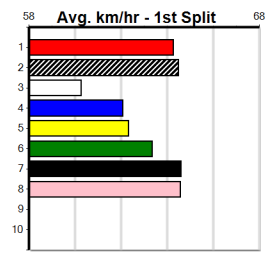

Sale
5
12:49PM
(VIC time)

IAN CARTER BUILDER (275+ RANK)

Distance: 435m, Race Type: Grade 5, Total Prizemoney: $1,530
1st: $1,000, 2nd: $320, 3rd: $160, 4th: $50

LEKTRA VERA (1) is the one to beat following her top recent Warragul win off this exact draw.
BEYOND BLESSED (7) can use her handy mid race speed and work into the race at some stage.
BLACK PRESTIGE (5) posted a strong win here last week.

Watchdog Tips: 1 7 5 4 **Bet:** Win 1

Form Box	Wgt	Dist	Track	Date	Time	BON	Margin	1st/2nd (Time)	PIR	Checked	Comment	WR	Split 1	S/P	Grade	
1	LEKTRA VERA [5] $2.70															
	Top recent Warragul win off this box, go close.															
	<table border="0" style="width: 100%;"> <tr> <td>BK</td> <td>Bitch</td> <td>Apr-21</td> <td>Sire: MEPUNGA BLAZER</td> <td>Dam: LEKTRA VIKI</td> <td colspan="11"></td> </tr> <tr> <td colspan="3">Owner(s): F Bickerton</td> <td colspan="13">Trainer: Frederick Bickerton (Pearcedale)</td> </tr> </table>															
	Winning Distances: < 300m (0) 300 - 399m (3) 400 - 499m (8) 500 - 599m (0) 600 - 699m (0) > 700m (0)															
	Winning Weights: 25.8(1) 26.0(1) 26.3(1) 26.5(3) 26.7(2) 26.8(1) 27.0(1) 27.4(1)															
	8th (4)	26.5	435	SLE	R11	19-Jun-24	25.59	24.41	10.00	SARAH STARFISH (24.91)	M/256			5.30	$5.70	5
	7th (7)	26.5	460	WGL	R7	04-Jul-24	27.22	26.13	6.00L	CATCH THE OUTLAW (26.81)	M/556			6.76	$6.30	5
	2nd (1)	26.9	395	TRA	R5	10-Jul-24	22.62	22.23	2.00L	LINDENOW GRACE (22.49)	M/3211			3.79	$4.20	5
	4th (6)	26.8	435	SLE	R11	24-Jul-24	24.95	24.44	1.75L	LINDENOW GRACE (24.83)	M/211			5.30	$5.40	5
	3rd (4)	27.0	400	WGL	R12	08-Aug-24	23.16	22.66	7.50L	JUNIOR'S MATE (22.66)	S/33			8.60	$6.20	T3-5
3rd (5)	27.2	400	WGL	R11	15-Aug-24	23.17	22.75	1.5L	ASTUTE QUEEN (23.07)	M/33			8.47	$6.70	T3-5	
1st (1)	27.4	400	WGL	R12	22-Aug-24	22.83	22.55	0.75L	SWORD DANCER (22.87)	Q/11	SW		8.45	$3.90	5	
8th (8)	27.8	400	WGL	R12	30-Aug-24	23.53	22.57	10.00	SHAKA GOES BANG (22.84)	M/46			8.37	$6.60	5NP	
Last 3 wins NOT included above																
1st (5)	26.5	390	BAL	R3	04-Mar-24	22.45	22.11	1.75L	MINI STAR (22.57)	M/21	SW		8.55	$6.00	T3-5	
1st (4)	26.5	435	SLE	R6	27-Mar-24	25.00	24.59	0.25L	NEENA BALE (25.01)	M/311			5.29	$5.30	5	
1st (1)	26.7	435	SLE	R7	05-Apr-24	24.80	24.60	3.75L	GOTHAM MARQUESS (25.04)	M/211			5.27	$1.90	5	

Box History								
Bx	1st	2nd	3rd	4th	5th	6th	7th	8th
1	4	2		1	2	1		1
2	2		1					1
3		2				3		1
4	2		3	1	1		1	2
5	1	2	2		1			1
6	1			1				1
7	1						1	
8		1	1					1

Prize	$17780.00
Best	24.80(1)-5/4/24
Starts	51-11-7-9
Trk/Dts	6-2-0-1
APM	3754