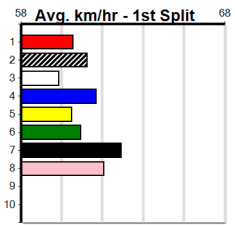

Sale

10

2:15PM

(VIC time)

TOONGABBIE LODGE

Distance: 435m, Race Type: Tier 3 - Grade 6, Total Prizemoney: \$1,530
1st: \$1,000, 2nd: \$320, 3rd: \$160, 4th: \$50

Watchdog Tips:

8