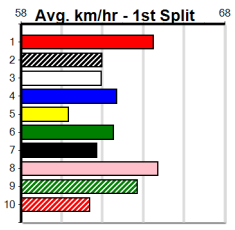

Sale

CABINET CONNECTIONS

Distance: 435m, Race Type: Grade 5 T3, Total Prizemoney: $1,530
1st: $1,000, 2nd: $320, 3rd: $160, 4th: $50

6

1:05PM
(VIC time)

IRON TYSON (6) posted a handy 24.77 recent win here off a wide draw and a repeat effort would see him go close. SPING GONZALES (8) does his best racing off wide draw and is suited to a race of this nature. SPRINGVIEW NOAH (5) can charge home.

Watchdog Tips:

6

8

5

4

Bet:

Win 6