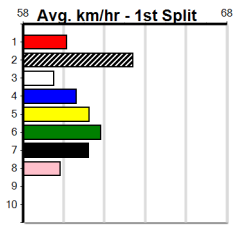

Sale

GAP ADOPTION DAY - SUNDAY AT THE M

Distance: 435m, Race Type: Tier 3 - Maiden, Total Prizemoney: $1,530
1st: $1,000, 2nd: $320, 3rd: $160, 4th: $50

1
11:38AM
(VIC time)

VIENNA SUNSET (6) has shown enough in her races to suggests she can win a race of this nature.
ALACARAZ (4) continues to improve with each start and has a handy motor once fully balanced.
ANOTHER STORY (8) was placed behind a fast one here last week

Watchdog Tips: **6** **4** **8** **2** Bet: **Box Trifecta 2,4,6,8 ($10 for 41.67%)**