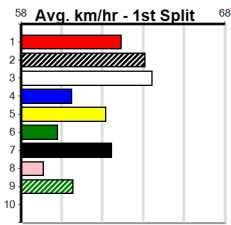

Sale

IAN CARTER BUILDER

Distance: 435m, Race Type: Tier 3 - Grade 7, Total Prizemoney: $1,530
1st: $1,000, 2nd: $320, 3rd: $160, 4th: $50

4

12:28PM

(VIC time)

CARLIN (8) posted his only win here off this exact box in a speedy 24.53 and looks the big improver here. GRAND BAZAR (1) is draw to race on the speed. BLACK TYCOON (2) is up to this class.

Watchdog Tips:

8

1

2

3

Bet:

Win 8