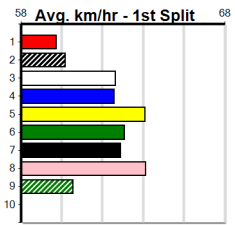

Sale

SPORTSBET SAME RACE MULTI

Distance: 435m, Race Type: Tier 3 - Grade 7, Total Prizemoney: \$1,530
1st: \$1,000, 2nd: \$320, 3rd: \$160, 4th: \$50

3

12:10PM

(VIC time)

SAND DUNES (3) once fully balanced can show superior speed and she just needs an ounce of luck in the initial stages. VIENNA GOLD (1) is drawn to settle closer than usual and could be nice each way odds. DR ANNE (4) can set the early speed.