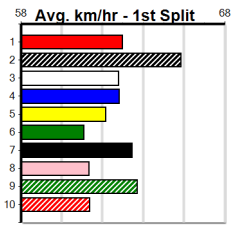

Sale

FLYING COLOURS TRAVEL

Distance: 435m, Race Type: Grade 5 T3, Total Prizemoney: \$1,530
1st: \$1,000, 2nd: \$320, 3rd: \$160, 4th: \$50

8

1:40PM

(VIC time)

JENNY BALE (2) is near faultless early and can turn for home with a big enough lead. VALAVE BOUNCE (8) placing here 3 starts back is good enough to feature in the finish. ASHLEY HOOK (7) is much better than her recent form reads.