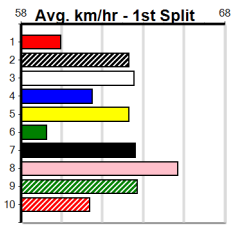

Sale

MAFFRA POLY & PUMPS

Distance: 435m, Race Type: Grade 5 T3, Total Prizemoney: $1,530
1st: $1,000, 2nd: $320, 3rd: $160, 4th: $50

7

1:22PM
(VIC time)

LONG WAY HOME (7) is suited to a wide draw and looks well graded in this event. INTER CYBORG (8) has impressive early burn and could take up the early running. DR.ZEPPELIN (6) can unwind a strong finish.

Watchdog Tips: **7** **8** **6** **2** **Bet:** **Box Quinella 6,7,8 ($10 for 333.33%)**