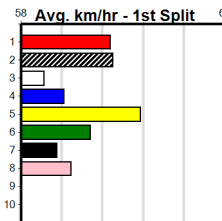

Sale

GIPPSLANDS GOLD 98.3

Distance: 435m, Race Type: Tier 3 - Maiden, Total Prizemoney: \$1,530
1st: \$1,000, 2nd: \$320, 3rd: \$160, 4th: \$50

2

11:54AM

(VIC time)

ARE YOU OKAY (1) is unlucky not to have won a race but he will not find an easier chance to break his made here. HENCHMAN (2) looks a big chance to lead and should fill the quinella spot. MINTY ENVY (7) can fill a minor placing.