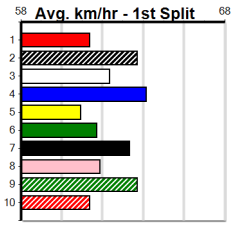

Sale

12
2:50PM
(VIC time)

SPORTSBET SET A DEPOSIT LIMIT

Distance: 435m, Race Type: Grade 5 T3, Total Prizemoney: $1,530
1st: $1,000, 2nd: $320, 3rd: $160, 4th: $50

STELLAR CAREER (5) ran back to back solid placings here recently over this distance and looks suited to a race of this nature. FREEMAN BALE (1) is ideally drawn and looks the big improver. MALAIKA BALE (8) is drawn to run a big race.

Watchdog Tips: **5** **1** **8** **2** Bet: **Win 5**