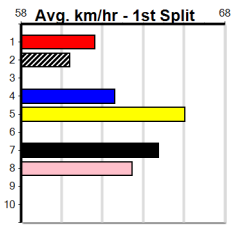

Sale

11

2:32PM

(VIC time)

PHILLIPSONS-SUPPORT COMMUNITY

Distance: 510m, Race Type: Grade 5 T3, Total Prizemoney: $1,740
1st: $1,150, 2nd: $360, 3rd: $180, 4th: $50

ONLY PHONES (7) holds a big class edge and is suited to the reduced line-up. SOUTHERN LAW (8) has been racing over longer trips in much tougher company and is expected to be charging home at the business end.

Watchdog Tips: **7** **8** **4** **1** **Bet:** **Box Quinella 7,8 ($10 for 1000%)**

Form Box Weight Dist Track Date Time BON Margin 1st/2nd (Time) PIR Checked Comment W/R Split 1 S/P Grade

1 PACIFIC PRINCESS [5] *Drawn to race on the speed, key player.* **$5.00**

WBD B Dec-21 FERNANDO BALE BEAUTIFUL TEASE

Trainer: David Bickerton (Pearcedale)

1st	(4)	26.0	510	SLE	R8	14-Aug-24	29.41	29.41	2.50	LR	RESCHEDULE (29.57)	M/133	.	SW	.	9.47	$15.40	5
3rd	(4)	26.6	510	SLE	R8	28-Aug-24	29.63	29.07	8.00	LH	HARRY THE HOOD (29.07)	M/133	.	.	.	9.39	$5.20	5
4th	(2)	26.8	510	SLE	R6	04-Sep-24	29.32	28.81	1.75	LS	SMOOTH RANGER (29.20)	Q/111	.	.	.	9.19	$4.40	T3-5
7th	(4)	26.7	510	SLE	R8	11-Sep-24	29.57	28.85	11.00	LB	E A CHARACTER (28.85)	M/887	.	.	.	9.57	$6.20	5

Owner(s): D Bickerton

Winning Boxes

1	2	3	4	5	6	7	8
1							
			2	1			
Prize							
Best							
Starts							
Trk/Dst							
APM							

2 TRICKY KELVIN [5] *Inside draw helps but others rate better.* **$12.00**

BK D Jul-20 AUSSIE INFRARED VALENCIA GEM

Trainer: Jennifer Gieschen (Valencia Creek)

6th	(6)	33.3	460	WGL	R8	01-Aug-24	26.87	26.14	9.50	LB	BANKRUPT (26.23)	M/777	.	.	.	6.83	$26.00	5
6th	(1)	32.7	435	SLE	R5	14-Aug-24	25.31	24.45	9.50	LJ	JAMS NIMBLE (24.68)	M/666	.	.	.	5.55	$15.80	5
8th	(1)	32.6	460	WGL	R7	29-Aug-24	27.15	26.01	9.00	LM	MIRA BALE (26.53)	M/348	.	.	.	6.67	$22.10	T3-5
6th	(2)	32.5	460	WGL	R6	05-Sep-24	27.35	26.64	7.50	LB	BOOT A DREAM (26.85)	S/887	.	.	.	6.95	$17.80	5

Owner(s): J Gieschen

Winning Boxes

1	2	3	4	5	6	7	8
2	1	1			1		
Prize							
Best							
Starts							
Trk/Dst							
APM							

3 *** VACANT BOX ***

Trainer:
Owner(s):

4 FLYING BUTCHER [5] *More than capable, good chance with even luck* **$4.80**

BK D Apr-21 MY REDEEMER FLYING SMOOTH

Trainer: Peter Kelly (Longwarry North)

2nd	(1)	32.1	460	WGL	R7	11-Jul-24	26.55	26.48	1.25	LT	TOMMY FROM MARS (26.48)	M/443	.	.	.	6.73	$2.50	T3-5
5th	(7)	32.5	460	WGL	R6	18-Jul-24	26.70	26.21	1.5L	ZI	IPPING PATTY (26.60)	M/777	.	.	.	6.85	$3.60	5
2nd	(1)	32.3	400	WGL	R7	03-Sep-24	23.18	22.38	4.75	LR	RIBERO (22.85)	Q/33	.	.	.	8.59	$13.30	5
6th	(5)	32.4	460	WGL	R6	10-Sep-24	26.66	26.03	7.00	LQ	UIET LAKES (26.18)	M/868	.	.	.	6.76	$45.00	5

Owner(s): P Kelly

Winning Boxes

1	2	3	4	5	6	7	8
1							
			2	2			1
Prize							
Best							
Starts							
Trk/Dst							
APM							

5 SWEET KATHLENE [5] *Down on form and confidence, prefer others.* **$18.00**

BK B May-20 ZIPPING GARTH ZIPPING RUBY

Trainer: Kathleen Fogarty (Lower Heyfield)

5th	(5)	28.5	510	SLE	R8	22-May-24	29.54	29.10	4.00	LD	R. BROOKLYNN (29.27)	M/765	.	.	.	9.63	$44.20	5
6th	(6)	28.0	510	SLE	R6	05-Jun-24	29.85	28.49	20.00	LD	R. ASHER (28.49)	M/566	.	.	.	9.48	$57.90	X45
7th	(8)	27.0	510	SLE	R6	04-Sep-24	29.50	28.81	4.25	LS	MOOTH RANGER (29.20)	M/666	.	.	.	9.58	$43.60	T3-5
5th	(8)	27.4	510	SLE	R8	11-Sep-24	29.24	28.85	6.00	LB	E A CHARACTER (28.85)	M/665	.	.	.	9.50	$31.00	5

Owner(s): K Fogarty

Winning Boxes

1	2	3	4	5	6	7	8
1	2						
			1	1			1
Prize							
Best							
Starts							
Trk/Dst							
APM							

6 *** VACANT BOX ***

Trainer:
Owner(s):