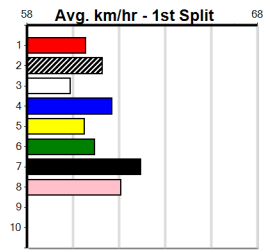

Sale
10
2:15PM
(VIC time)

TOONGABBIE LODGE

Distance: 435m, Race Type: Tier 3 - Grade 6, Total Prizemoney: $1,530
1st: $1,000, 2nd: $320, 3rd: $160, 4th: $50

PAUA OF TESSA (8) is suited to this draw and looks hard to beat in this class. DOCTOR MINTY (5) only needs to time the start and she should be right in the finish. COME CATCH ME (1) is drawn to run an improved race.

Watchdog Tips: **8** **5** **1** **2** **Bet:** **Win 8**

COME CATCH ME [6] **Comes into calculations off this box.** **$10.00**

BK Bitch Feb-21 Sire: NITRO BURST Dam: MUZA'S ANGEL Trainer: Yvonne Andrews (Kilmany)

Owner(s): Y Andrews
Winning Distances: < 300m (0) 300 - 399m (0) 400 - 499m (1) 500 - 599m (1) 600 - 699m (0) > 700m (0)
Winning Weights: 27.6(1) 27.7(1)

Box	1st	2nd	3rd	4th	5th	6th	7th	8th
1					1	1		2
2				2	1			2
3						2	4	2
4			1		1	1		2
5		1	1	1	3			
6	1				1	2	1	
7	1		2	2	1	1	1	
8			1	2			1	

Prize Best Starts Trk/Dts APM: $5475.00, 24.71(7)-19/10/23, 49-2-3-5, 4-1-0-0, 439

BE GRACEFUL [6] **On speed runner, one for the multiples.** **$14.00**

BK Bitch Nov-20 Sire: BERNARDO Dam: ZIPPING TINA Trainer: Elaine Wood (Nambrok)

Owner(s): G Mcmillan
Winning Distances: < 300m (0) 300 - 399m (1) 400 - 499m (1) 500 - 599m (0) 600 - 699m (0) > 700m (0)
Winning Weights: 26.2(1) 27.1(1)

Box	1st	2nd	3rd	4th	5th	6th	7th	8th
1				1	2	1		
2				4	1	3		
3		2	3		2		2	1
4		3	2	1		2	1	1
5			2	4		1		
6		1	2	3	1			
7	1		3	1	1	3		1
8	1	2	2	1		3	2	1

Prize Best Starts Trk/Dts APM: $12871.07, 24.80(4)-27/3/24, 68-2-8-19, 24-1-3-7, 3783

JUMBUK STAR [6] **Steady placing here two runs back, place again.** **$6.00**

F Bitch Nov-21 Sire: FERNANDO BALE Dam: XALYNN BALE Trainer: Michelle Wilkins (Giffard West)

Owner(s): M Wilkins
Winning Distances: < 300m (0) 300 - 399m (1) 400 - 499m (1) 500 - 599m (0) 600 - 699m (0) > 700m (0)
Winning Weights: 27.7(1) 28.2(1)

Box	1st	2nd	3rd	4th	5th	6th	7th	8th
1					1	1		
2	1				1			
3					1	1		
4							1	1
5					1			2
6					1	1		
7	1		1		2			
8		1		1			1	

Prize Best Starts Trk/Dts APM: $2610.00, 25.17(8)-22/5/24, 24-2-1-1, 4-0-0-1, 534

GERO LADS [6] Biks **Needs to lead to be a chance, prefer others.** **$21.00**

BK Dog Jan-21 Sire: WHISKEY RIOT Dam: CHASIN' BOBBI Trainer: Victoria Sultana (Trafalgar East)

Owner(s): V Sultana
Winning Distances: < 300m (0) 300 - 399m (2) 400 - 499m (0) 500 - 599m (0) 600 - 699m (0) > 700m (0)
Winning Weights: 31.3(1) 32.8(1)

Box	1st	2nd	3rd	4th	5th	6th	7th	8th
1		3	3	2	1	1	3	1
2		2	2	4		1	1	1
3	1	1	2	3	2			3
4		2	2	1	1			2
5		1				2	2	1
6		3		4	3	1	1	2
7	1		2	1	4		1	
8		2	1		2	2		1

Prize Best Starts Trk/Dts APM: $11620.00, 25.50(1)-24/7/24, 83-2-14-12, 4-0-0-0, 971

DOCTOR MINTY [6] **Cam out running to score 2 runs back, danger** **$3.00**

F Bitch Mar-21 Sire: ASTON KIMETTO Dam: TANSY Trainer: Jennifer Gill (Darriman)

Owner(s): J Gill
Winning Distances: < 300m (0) 300 - 399m (0) 400 - 499m (2) 500 - 599m (0) 600 - 699m (0) > 700m (0)
Winning Weights: 25.4(1) 25.9(1)

Box	1st	2nd	3rd	4th	5th	6th	7th	8th
1	1							
2				1				
3	1	1		1				
4			1					
5							1	
6								
7		2			1			
8			1	1			1	

Prize Best Starts Trk/Dts APM: $4650.00, 24.71(3)-14/8/24, 13-2-3-2, 9-2-1-1, 1701