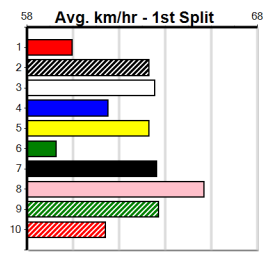

Sale
7
1:22PM
(VIC time)

MAFFRA POLY & PUMPS

Distance: 435m, Race Type: Grade 5 T3, Total Prizemoney: $1,530
1st: $1,000, 2nd: $320, 3rd: $160, 4th: $50

LONG WAY HOME (7) is suited to a wide draw and looks well graded in this event. INTER CYBORG (8) has impressive early burn and could take up the early running. DR.ZEPPELIN (6) can unwind a strong finish.

Watchdog Tips: **7** **8** **6** **2** **Bet:** Box Quinella 6,7,8 ($10 for 333.33%)

1

DR. BROOKLYNN [5] Takes a while to warm up, place best. **$15.00**

BK Bitch Jun-20 Sire: BERNARDO Dam: DR. CADENZA
Owner(s): DOCTORS KENNELS (SYN), J McMahon, J Gill Trainer: Kimberley McMahon (Darriman)
Winning Distances: < 300m (0) 300 - 399m (1) 400 - 499m (1) 500 - 599m (3) 600 - 699m (0) > 700m (0)
Winning Weights: 30.5(1) 30.6(1) 30.9(1) 32.2(1) 32.6(1)

1st	2nd	3rd	4th	5th	6th	7th	8th
1st (3) 30.9 510 SLE R5 26-Jun-24 29.00 28.71 4.50L ULTIMATE JEWEL (29.30) Q/111 . . . SW . . . 9.11 $43.50 5							
6th (8) 30.8 510 SLE R6 30-Jun-24 29.46 28.84 9.00L REEMA BALE (28.84) M/866 . . . . . 9.54 $44.70 X45							
7th (4) 30.6 510 SLE R8 03-Jul-24 29.52 28.97 8.00L HIGH EMOTION (28.97) M/767 . . . . . 9.68 $52.60 X45							
4th (3) 30.4 500 TRA R8 08-Jul-24 28.35 28.08 4.00L INTERNAL AFFAIRS (28.08) Q/343 . . . . . 9.42 $12.20 5							
7th (6) 29.9 435 SLE R11 14-Jul-24 25.34 24.43 9.00L BEAUTIFUL LIAR (24.75) M/666 . . . . . 5.61 $57.60 5							
8th (4) 29.6 510 SLE R8 24-Jul-24 29.86 29.09 12.00L CREW (29.09) M/868 . . . . . 9.67 $9.50 5							
8th (7) 29.6 435 SLE R12 28-Jul-24 25.40 24.46 12.00L JEBEDIAH (24.61) S/888 . . . . . 5.65 $40.50 VET							
7th (6) 30.2 435 SLE R5 04-Aug-24 25.47 24.36 9.50L SUNDAY SEA (24.81) M/777 . . . . . 5.58 $24.40 5							

Last 3 wins NOT included above

1st	2nd	3rd	4th	5th	6th	7th	8th
1st (1) 32.2 440 SLE R3 18-Sep-22 25.18 24.58 0.025 BRIDGIT ROSE (25.18) M/544 . . . . . 5.40 $28.00 X67H							
1st (2) 32.6 500 TRA R6 25-Nov-22 28.16 27.94 2.25L HONEY DOUBLE ONE (28.31) S/644 . . . . . SW . . . 9.34 $23.70 RW							
1st (2) 30.6 510 SLE R8 22-May-24 29.27 29.10 3.00L KID CARNAGE (29.48) Q/111 . . . . . SW . . . 9.27 $6.90 5							

Box History

Bx	1st	2nd	3rd	4th	5th	6th	7th	8th
1	1	2			7	2		1
2	2	3	5	1		2	1	1
3	1		1	1	2	1	1	1
4	1	4	3	1	1	1	3	4
5	1	1	2	3			1	1
6			2	3		4	2	
7		1			6	2		1
8				3	2	2	3	

Prize Best Starts Trk/Dts APM $20825.00 24.70(2)-3/1/24 95-5-8-14 13-0-2-1 3078