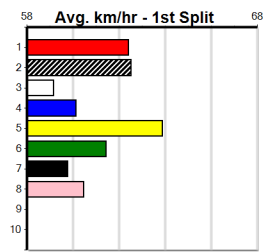

Sale

GIPPSLANDS GOLD 98.3

2
11:54AM

Distance: 435m, Race Type: Tier 3 - Maiden, Total Prizemoney: $1,530
1st: $1,000, 2nd: $320, 3rd: $160, 4th: $50

ARE YOU OKAY (1) is unlucky not to have won a race but he will not find an easier chance to break his maide here. HENCHMAN (2) looks a big chance to lead and should fill the quinella spot. MINTY ENVY (7) can fill a minor placing.

Watchdog Tips: 1 2 7 8 **Bet:** Trifecta 1/2/7,8 ($10 - 500%)

1

ARE YOU OKAY [M] Unlucky to not have won a race, looks good. **$1.80**

BK Dog Oct-22 Sire: ASTON RUPEE Dam: OKAWA EYE CANDY
Owner(s): P Elston
Winning Distances: < 300m (0) 300 - 399m (0) 400 - 499m (0) 500 - 599m (0) 600 - 699m (0) > 700m (0)

Winning Weights:

Rank	Age	Sex	Dist	Track	Date	Time	Margin	1st/2nd (Time)	PIR	Checked	Comment	W/R	Split 1	S/P	Grade
2nd	(6)	34.1	400	WGL	R1	09-Aug-24	23.15	22.22	6.00L LUCKY (22.74)	M/32	.	.	8.56	$4.50	M
3rd	(7)	34.0	400	WGL	R1	15-Aug-24	23.06	22.75	1.75L SPARTAN MISSILE (22.95)	M/33	.	.	8.48	$2.50	T3-M
2nd	(5)	33.9	300	HVL	R10	19-Aug-24	17.26	16.86	0.50L ROOFTOP SHOUT (17.24)	M/5	.	.	4.06	$2.00	T3-M
2nd	(2)	33.3	300	HVL	R1	23-Aug-24	17.13	16.77	1.25L EVEN CHANCE (17.05)	M/4	.	.	4.08	$1.80	T3-M
2nd	(3)	33.3	300	HVL	R1	26-Aug-24	17.12	16.68	1.75L CHEWBACCA (17.02)	M/3	.	SW	4.03	$1.40	T3-M
3rd	(8)	33.2	435	SLE	R1	01-Sep-24	25.58	24.45	4.75L HAMMER (25.26)	S/733	.	.	5.57	$2.30	M
2nd	(6)	33.1	435	SLE	R2	04-Sep-24	24.99	24.62	2.50L BOMB MARVIN (24.83)	M/522	.	.	5.40	$2.90	T3-M
2nd	(7)	33.2	435	SLE	R1	11-Sep-24	25.24	24.22	7.50L SOMERTON JUNE (24.72)	M/633	.	.	5.49	$2.00	M

Last 3 wins NOT included above

Box History

Bx	1st	2nd	3rd	4th	5th	6th	7th	8th
1	1							
2	1							
3		1						
4			1					
5				1				
6					2			
7			1	1				
8				1				

Prize Best $3580.00
Starts 24.99(6)-4/9/24
Trk/Dts 10-0-8-2
APM 3-0-2-1 3236

Trainer: Peter Elston (Sale)

2

HENCHMEN [M] Looks the leader, strong exacta option. **$3.20**

BK Dog Oct-22 Sire: FLYING RICCIARDO Dam: ZIPPING POPPY
Owner(s): Eye Candy (SYN), C Wilk, K Gorman
Winning Distances: < 300m (0) 300 - 399m (0) 400 - 499m (0) 500 - 599m (0) 600 - 699m (0) > 700m (0)

Winning Weights:

Rank	Age	Sex	Dist	Track	Date	Time	Margin	1st/2nd (Time)	PIR	Checked	Comment	W/R	Split 1	S/P	Grade
3rd	(2)	29.6	435	SLE	R2	18-Aug-24	25.07	24.18	4.00L KELLY JANE (24.81)	M/222	.	.	5.40	$5.60	M
2nd	(1)	29.4	435	SLE	R1	21-Aug-24	25.23	24.64	1.5L EXTREME BEAST (25.13)	M/222	.	.	5.40	$9.10	M
4th	(1)	29.3	400	WGL	R1	27-Aug-24	23.42	22.90	2.00L ARKA NOBLE (23.29)	Q/11	.	.	8.36	$7.00	M
2nd	(4)	29.2	435	SLE	R1	01-Sep-24	25.46	24.45	3.00L HAMMER (25.26)	Q/122	.	.	5.42	$4.60	M
6th	(4)	29.2	390	SHP	R2	05-Sep-24	23.05	22.17	6.00L SUPER POTATO (22.65)	M/75	.	.	8.84	$6.90	T3-M
3rd	(2)	29.2	435	SLE	R2	11-Sep-24	25.37	24.22	13.00L RECKLESS (24.51)	Q/453	.	.	5.37	$12.10	M

Last 3 wins NOT included above

Box History

Bx	1st	2nd	3rd	4th	5th	6th	7th	8th
1		1		1				
2			2					
3								
4		1				1		
5								
6								
7								
8								

Prize Best $1535.00
Starts 25.07(2)-18/8/24
Trk/Dts 6-0-2-2
APM 4-0-2-2 1535

Trainer: Christian Wilk (Tanjil South)