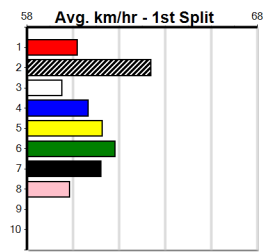

Sale
1
11:38AM
(VIC time)

GAP ADOPTION DAY - SUNDAY AT THE

Distance: 435m, Race Type: Tier 3 - Maiden, Total Prizemoney: $1,530
1st: $1,000, 2nd: $320, 3rd: $160, 4th: $50

VIENNA SUNSET (6) has shown enough in her races to suggests she can win a race of this nature.
ALACARAZ (4) continues to improve with each start and has a handy motor once fully balanced.
ANOTHER STORY (8) was placed behind a fast one here last week

Watchdog Tips: **6** **4** **8** **2** **Bet:** **Box Trifecta 2,4,6,8 ($10 for 41.67%)**

Form Box	Wgt	Dist	Track	Date	Time	BON	Margin	1st/2nd (Time)	PIR	Checked	Comment	W/R	Split 1	S/P	Grade
1															
HURRICANE ELSIE [M]															
Unplaced in all 15 starts, needs to improve. $34.00															
BK Bitch Apr-22 Sire: ZACK MONELLI Dam: JOSIE'S ENTITY Trainer: Joseph Sultana (Trafalgar East)															
Owner(s): J Sultana															
Winning Distances: < 300m (0) 300 - 399m (0) 400 - 499m (0) 500 - 599m (0) 600 - 699m (0) > 700m (0)															
Winning Weights:															
7th (8)	25.8	435	SLE	R2	24-Jul-24	25.91	24.44	13.00 MR. GROOVE (25.02)	M/877				5.58	$61.70	M
7th (1)	25.9	350	HVL	R2	30-Jul-24	20.72	19.56	11.00 TEAM FARRIER (20.02)	M/7				6.97	$47.20	T3-M
7th (1)	25.7	400	WGL	R3	01-Aug-24	23.99	22.88	14.00 BALANCED (23.02)	Q/88				9.04	$48.40	M
7th (4)	26.1	300	HVL	R1	12-Aug-24	17.88	16.88	11.00 I'M FLYING (17.15)	S/6				4.25	$20.20	M
7th (4)	26.3	350	HVL	R9	19-Aug-24	20.65	19.15	13.00 MINA WINGS (19.77)	M/8		VO		6.99	$162.80	T3-M
8th (1)	26.4	435	SLE	R1	28-Aug-24	26.21	24.42	20.00 COLLINDA EXPRESS (24.83)	M/888				5.68	$35.10	M
8th (4)	26.1	435	SLE	R2	04-Sep-24	25.79	24.62	14.00 BOMB MARVIN (24.83)	M/788		VO		5.50	$86.10	T3-M
6th (5)	26.2	435	SLE	R2	11-Sep-24	25.85	24.22	20.00 RECKLESS (24.51)	M/777		VO		5.53	$27.40	M
Last 3 wins NOT included above															
Prize Best $0.00															
Starts 25.79(4)-4/9/24															
Trk/Dts 15-0-0-0															
APM 4-0-0-0															

Form Box	Wgt	Dist	Track	Date	Time	BON	Margin	1st/2nd (Time)	PIR	Checked	Comment	W/R	Split 1	S/P	Grade
2															
VALENCIA LILLY [M]															
Rates competitively, one for the multiples. $7.00															
BE Bitch Oct-21 Sire: FERNANDO BALE Dam: COURTING Trainer: Jennifer Gieschen (Valencia Cree)															
Owner(s): J Gieschen															
Winning Distances: < 300m (0) 300 - 399m (0) 400 - 499m (0) 500 - 599m (0) 600 - 699m (0) > 700m (0)															
Winning Weights:															
5th (4)	26.0	400	WGL	R1	09-Jul-24	23.81	22.52	9.50L BARRETOS (23.17)	Q/34				8.60	$15.10	M
5th (1)	26.6	435	SLE	R1	24-Jul-24	25.53	24.44	7.50L PAW QUAIL (25.02)	Q/123				5.33	$6.30	M
4th (4)	26.2	400	WGL	R1	02-Aug-24	23.19	22.57	2.25L SHARNI'S SECRET (23.05)	Q/13				8.41	$45.00	M
2nd (4)	26.8	435	SLE	R1	07-Aug-24	25.32	24.38	4.75L LINDENOW BOOMER (25.00)	M/222				5.34	$9.90	M
5th (2)	26.7	435	SLE	R1	11-Aug-24	25.44	24.42	13.00 BOURNE LICKETY (24.54)	Q/235				5.30	$9.30	M
6th (2)	27.3	435	SLE	R1	14-Aug-24	25.49	24.45	3.5L MAGICAL PAWS (25.25)	M/231		V10		5.32	$1.90	M
5th (4)	26.5	400	WGL	R2	29-Aug-24	23.86	23.00	4.75L BIT OF ROMANCE (23.53)	M/33				8.62	$4.10	T3-M
4th (3)	26.9	435	SLE	R2	11-Sep-24	25.59	24.22	16.00 RECKLESS (24.51)	Q/234				5.28	$40.20	M
Last 3 wins NOT included above															
Prize Best $2095.00															
Starts 25.23(4)-3/7/24															
Trk/Dts 15-0-3-1															
APM 12-0-3-1