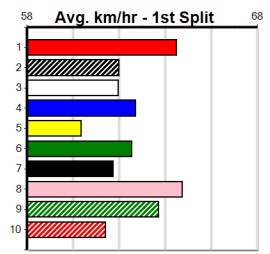

Sale

6

1:05PM

(VIC time)

CABINET CONNECTIONS

Distance: 435m, Race Type: Grade 5 T3, Total Prizemoney: $1,530
1st: $1,000, 2nd: $320, 3rd: $160, 4th: $50

IRON TYSON (6) posted a handy 24.77 recent win here off a wide draw and a repeat effort would see him go close. SPING GONZALES (8) does his best racing off wide draw and is suited to a race of this nature. SPRINGVIEW NOAH (5) can charge home.

Watchdog Tips: **6** **8** **5** **4** **Bet:** **Win 6**

1

SHE'S VERSACE [5] Comes into calculations off this draw. **$14.00**

BE Bitch May-22 Sire: ZIPPING GARTH Dam: DREAMY EYES Trainer: Judy Brereton (Tanjil South)

Owner(s): Eye Candy (SYN), C Wilk, K Gorman

Winning Distances: < 300m (0) 300 - 399m (2) 400 - 499m (1) 500 - 599m (1) 600 - 699m (0) > 700m (0)

Winning Weights: 27.1(2) 27.8(1) 27.9(1)

Pos	Dist	Wgt	Track	Date	Time	BOB	Margin	1st/2nd (Time)	PIR	Checked	Comment	WR	Split 1	S/P	Grade
1st (2)	27.8	512	MTG	R7	27-Jun-24	30.18	30.08	3.00L REV QUERIDA (30.40)	0				4.57	$3.00	RW
4th (4)	27.6	485	HOR	R5	02-Jul-24	27.92	27.06	7.00L GENESIS BALE (27.43)	M/674				6.77	$55.50	RWH
6th (6)	27.7	500	BEN	R7	19-Jul-24	29.04	28.44	9.00L TOKYO HEIST (28.44)	S/566				6.91	$52.40	5
3rd (2)	27.5	500	BEN	R8	24-Jul-24	28.85	28.47	5.50L ARGYLE AXLE (28.47)	M/322		SW		6.78	$11.30	5
2nd (6)	27.8	450	SHP	R8	01-Aug-24	25.71	25.43	2.25L DEMONESS (25.55)	S/883				6.89	$37.20	T3-5
6th (6)	27.8	400	WGL	R12	30-Aug-24	23.41	22.57	8.50L SHAKA GOES BANG (22.84)	S/78		SW		8.57	$9.90	5NP
5th (7)	27.6	300	HVL	R11	06-Sep-24	17.03	16.80	3.5L BLUE CHINCHILLA (16.80)	M/77				4.02	$33.60	T3-5
6th (4)	27.0	460	WGL	R6	12-Sep-24	26.68	25.86	6.50L MIRA BALE (26.24)	M/335				6.69	$8.20	T3-5

Last 3 wins NOT included above

Pos	Dist	Wgt	Track	Date	Time	BOB	Margin	1st/2nd (Time)	PIR	Checked	Comment	WR	Split 1	S/P	Grade
1st (1)	27.1	350	HVL	R3	07-Feb-24	20.35	19.85	1.00L SNOW ROYALE (20.41)	M/1				6.80	$2.00	M
1st (6)	27.1	350	HVL	R4	16-Feb-24	19.90	19.44	2.00L LARRY INTENTION (20.02)	M/4		SW		6.78	$0.00	T3-7
1st (5)	27.9	450	TRA	R7	15-Apr-24	25.64	25.64	5.00L BOMB QUEEN (25.99)	M/411				6.79	$6.20	X67

Box History

Bx	1st	2nd	3rd	4th	5th	6th	7th	8th
1	1	1	1	1				
2	1	2	1	1	1	1		
3	1			1	1	1		
4				1	1	1		
5	1			1	1			
6	1	1				3	1	
7		2		2	2			1
8						1		

Prize Best Starts Trk/Dts APM: $6740.00, 25.34(2)-29/2/24, 40-4-6-2, 3-0-0-0, 2676