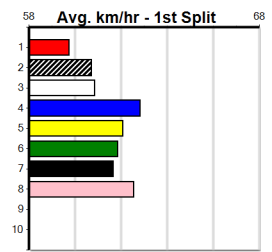

Sale
5
12:45PM
(VIC time)

ROTTI SECURITY (2-3 WINS)

Distance: 435m, Race Type: Tier 3 - Restricted Win, Total Prizemoney: $1,530
1st: $1,000, 2nd: $320, 3rd: $160, 4th: $50

JUMBUK DENNIS (8) has been racing in tougher company and looks well graded here. KELLI (2) returns to an inside draw and is up to this class. ARKA NOBLE (5) can show early speed and has impressed in his short career.

Watchdog Tips: **8** **2** **5** **6** **Bet:** **Win 8**

Form Box	Wgt	Dist	Track	Date	Time	BON	Margin	1st/2nd (Time)	PIR	Checked	Comment	W/R	Split 1	S/P	Grade

1

AKINA ADONIS [5] **Down on form and confidence, prefer others.** **$14.00**

WBK Dog Mar-20 Sire: COSMIC CHIEF Dam: IZUMI

Owner(s): TAMBO (SYN), S Mckay, J Rowley, D Mckay
Winning Distances: < 300m (0) 300 - 399m (2) 400 - 499m (1) 500 - 599m (0) 600 - 699m (0) > 700m (0)

Trainer: Samantha Mckay (Denison)

Winning Weights: 30.8(1) 31.7(1) 32.0(1)

6th (4)	30.9	400	WGL	R11	27-Jun-24	23.49	22.85	8.50L SPICY SIREN (22.90)	M/77	.	.	.	8.91	$60.70	5
4th (6)	30.8	350	TRA	R10	10-Jul-24	20.52	19.79	4.75L RHINE STAR (20.19)	M/654	.	.	.	6.91	$91.90	RW
3rd (2)	31.1	435	SLE	R12	24-Jul-24	25.36	24.44	8.00L CARTEL GLAMOUR (24.82)	M/555	.	.	.	5.47	$33.60	5
7th (7)	31.5	400	WGL	R11	01-Aug-24	23.78	22.88	11.00 LONG WAY HOME (23.01)	M/77	.	.	.	8.91	$36.30	5
4th (1)	31.6	435	SLE	R12	14-Aug-24	24.95	24.45	2.50L DR. ZEPPELIN (24.78)	Q/223	.	.	.	5.38	$37.10	5
3rd (1)	30.6	435	SLE	R4	21-Aug-24	25.53	24.64	2.50L ELENA'S JEBRYNAH (25.36)	M/744	.	.	.	5.50	$105.70	RW
6th (5)	30.9	435	SLE	R12	04-Sep-24	25.32	24.62	7.00L BLACK PRESTIGE (24.85)	M/777	.	.	.	5.51	$32.70	T3-5
7th (1)	30.9	435	SLE	R11	11-Sep-24	25.26	24.22	15.00 EL CRIMP ADORE (24.22)	M/777	.	.	.	5.40	$16.90	5

Last 3 wins NOT included above

1st (4)	32.0	350	TRA	R1	27-Mar-23	20.50	19.84	1.25L TOMMY TORNADO (20.59)	M/44	.	SW	.	6.86	$9.70	M
1st (3)	30.8	395	TRA	R4	05-Jun-23	23.00	22.50	1.5L KALE (23.09)	Q/234	.	SW	.	3.87	$16.30	7
1st (3)	31.7	400	WGL	R10	26-Oct-23	23.61	22.83	1.00L ELECTRIC HEIDI (23.67)	M/42	.	.	.	8.74	$10.80	6G

Box History

Bx	1st	2nd	3rd	4th	5th	6th	7th	8th
1			1	2	1	1	2	1
2					3	1	2	1
3	2			1	4			1
4	1	1	1	3	1	6	1	
5	1	3	1	3	1	2	1	
6		1		4	1	5		
7		1	1	1	3	3	1	1
8			1	1	1	2	2	1

Prize Best Starts Trk/Dts APM

$6815.00
24.95(1)-14/8/24
81-3-4-8
12-0-0-2
952