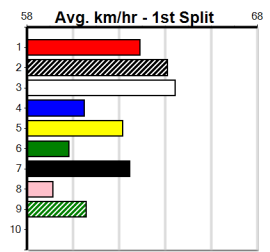

Sale

4

12:28PM

(VIC time)

IAN CARTER BUILDER

Distance: 435m, Race Type: Tier 3 - Grade 7, Total Prizemoney: $1,530
1st: $1,000, 2nd: $320, 3rd: $160, 4th: $50

CARLIN (8) posted his only win here off this exact box in a speedy 24.53 and looks the big improver here. GRAND BAZAR (1) is draw to race on the speed. BLACK TYCOON (2) is up to this class.

Watchdog Tips: **8** **1** **2** **3** **Bet:** **Win 8**

Form Box Wgt Dist Track Date Time BON Margin 1st/2nd (Time) PIR Checked Comment W/R Split 1 S/P Grade

GRAND BAZAR [7] **Drawn to settle on the speed, big danger.** **$4.80**

BK Dog Feb-22 Sire: BERNARDO Dam: JUNIPER PEARL Trainer: Brett Mackie (Tooradin)

Owner(s): A Lie

Winning Distances: < 300m (0) 300 - 399m (0) 400 - 499m (1) 500 - 599m (0) 600 - 699m (0) > 700m (0)

Winning Weights: 34.6(1)

5th (8)	34.3	400	WGL	R2	03-Sep-24	23.65	22.38	9.00L ENZOLA (23.03)	M/65			8.69	$29.60 M
1st (7)	34.6	400	WGL	R1	13-Sep-24	23.41	22.67	2.25L HOW HIGH JIVE (23.56)	S/22			8.72	$3.30 M

Last 3 wins NOT included above

Box History

Bx	1st	2nd	3rd	4th	5th	6th	7th	8th
1								
2								
3								
4								
5								
6								
7	1							
8					1			

Prize Best	$1680.00
Starts	F5H
Trk/Dts	2-1-0-0
APM	0-0-0-0
	1680

BLACK TYCOON [7] **Up to this class, should feature with even luck.** **$5.50**

BK Dog Feb-23 Sire: ASTON FASTNET Dam: PRETTY MUCH Trainer: Kelvin Iles (Longwarry)

Owner(s): K Iles

Winning Distances: < 300m (0) 300 - 399m (0) 400 - 499m (1) 500 - 599m (0) 600 - 699m (0) > 700m (0)

Winning Weights: 34.0(1)

8th (5)	34.0	400	GEL	R2	06-Sep-24	23.82	22.68	14.00 PAW KATTIA (22.86)	M/47			8.81	$20.20 M
1st (1)	34.0	400	WGL	R2	13-Sep-24	23.35	22.67	1.00L JOE THE GOOSE (23.41)	M/21			8.54	$5.60 M

Last 3 wins NOT included above

Box History

Bx	1st	2nd	3rd	4th	5th	6th	7th	8th
1	1							
2								
3								
4								
5								1
6								
7								
8								

Prize Best	$1680.00
Starts	F5H
Trk/Dts	2-1-0-0
APM	0-0-0-0
	1680

BEHIND GREYWALLS [7] **Better than form reads, each way prospects.** **$10.00**

BE Bitch Jun-20 Sire: AUSSIE INFRARED Dam: MISS ELOISE Trainer: Luke Smith (Drouin)

Owner(s): L Smith

Winning Distances: < 300m (0) 300 - 399m (0) 400 - 499m (1) 500 - 599m (0) 600 - 699m (0) > 700m (0)

Winning Weights: 24.5(1)

6th (1)	27.1	350	TRA	R1	16-Feb-24	20.64	19.55	7.00L JASON ROSE (20.16)	M/23			6.63	$7.30 X67
4th (4)	26.9	350	TRA	R9	21-Feb-24	20.16	19.68	7.00L ZENI BALE (19.68)	M/34			6.63	$31.20 X67
6th (7)	26.7	350	TRA	R1	08-Mar-24	20.41	19.71	4.25L PLEIADIAN (20.11)	M/34			6.60	$10.10 X67
7th (7)	27.2	400	WGL	R9	14-Mar-24	23.88	22.79	7.50L JAYVILLE STELLA (23.36)	M/66			8.69	$7.10 T3-7
7th (6)	26.5	350	TRA	R3	01-Apr-24	20.91	19.91	9.50L DEVIL IN ME (20.25)	M/67		V14	6.98	$4.10 T3-RW
8th (5)	26.3	400	WGL	R10	29-Aug-24	24.37	23.00	14.00 SPIRIT OF DUKE (23.41)	M/66		SW	8.64	$52.60 T3-7
2nd (2)	26.0	390	BAL	R3	02-Sep-24	22.81	22.64	1.75L NALA'S GHOST (22.71)	Q/13			8.47	$20.50 7
5th (8)	26.7	400	WGL	R9	12-Sep-24	23.29	22.86	6.00L WOODSIDE CRUISER (22.90)	M/22			8.39	$6.40 T3-7

Last 3 wins NOT included above

Box History

Bx	1st	2nd	3rd	4th	5th	6th	7th	8th
1								
2	1	1						
3								
4								
5								
6								
7								
8								

Prize Best	$7000.00
Starts	F5H
Trk/Dts	54-1-10-5
APM	0-0-0-0
	788