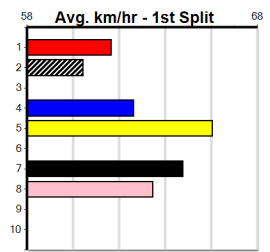

Sale
11
2:32PM
(VIC time)

PHILLIPSONS-SUPPORT COMMUNITY

Distance: 510m, Race Type: Grade 5 T3, Total Prizemoney: $1,740
1st: $1,150, 2nd: $360, 3rd: $180, 4th: $50

ONLY PHONES (7) holds a big class edge and is suited to the reduced line-up. SOUTHERN LAW (8) has been racing over longer trips in much tougher company and is expected to be charging home at the business end.

Watchdog Tips: **7** **8** **4** **1** **Bet:** **Box Quinella 7,8 ($10 for 1000%)**

1

PACIFIC PRINCESS [5] **$5.00**

WBD Bitch Dec-21 Sire: FERNANDO BALE Dam: BEAUTIFUL TEASE

Owner(s): D Bickerton Trainer: David Bickerton (Pearcedale)

Winning Distances: < 300m (0) 300 - 399m (0) 400 - 499m (2) 500 - 599m (2) 600 - 699m (0) > 700m (0)

Winning Weights: 26.0(1) 26.1(1) 26.4(1) 27.4(1)

Rank	Dist	Wgt	Track	Date	Time	BOB	Margin	1st/2nd (Time)	PIR	Checked	Comment	WR	Split 1	S/P	Grade
8th (7)	26.0	400	WGL	R4	15-Jun-24	23.51	22.97	7.50L SPICY MINX (23.01)	M/87	.	.	.	8.81	$17.60	6G
8th (6)	26.0	350	HVL	R7	28-Jun-24	19.93	19.34	4.75L ZIPPI MUSTANG (19.62)	M/222	.	.	.	.	$81.30	T3-6
4th (6)	25.9	460	WGL	R7	01-Aug-24	26.53	26.14	6.00L BONIECKI (26.14)	M/644	.	.	.	6.85	$22.80	X67
1st (1)	26.1	460	WGL	R7	08-Aug-24	26.36	26.06	0.75L HAWKEYED KID (26.41)	M/222	.	.	.	6.59	$6.70	T3-RW
1st (4)	26.0	510	SLE	R8	14-Aug-24	29.41	29.41	2.50L RESCHEDULE (29.57)	M/133	.	SW	.	9.47	$15.40	5
3rd (4)	26.6	510	SLE	R8	28-Aug-24	29.63	29.07	8.00L HARRY THE HOOD (29.07)	M/133	.	.	.	9.39	$5.20	5
4th (2)	26.8	510	SLE	R6	04-Sep-24	29.32	28.81	1.75L SMOOTH RANGER (29.20)	Q/111	.	.	.	9.19	$4.40	T3-5
7th (4)	26.7	510	SLE	R8	11-Sep-24	29.57	28.85	11.00 BE A CHARACTER (28.85)	M/887	.	.	.	9.57	$6.20	5

Last 3 wins NOT included above

1st (4)	27.4	400	WGL	R2	08-Feb-24	23.23	22.63	0.50L CERSEI'S BOY (23.26)	Q/22	.	.	.	8.56	$5.10	T3-M
1st (5)	26.4	510	SLE	R5	27-Mar-24	29.30	29.30	5.50L DE GOEY PIE (29.66)	M/111	.	.	.	9.23	$6.00	X67

Box History								
Bx	1st	2nd	3rd	4th	5th	6th	7th	8th
1	1							
2								
3				1				1
4				1	1	1	1	1
5	2		1					1
6			2	1	1			1
7					1			1
8								

Prize Best Starts	$5180.00
Trk/Dts	29.30(5)-27/3/24
APM	24-4-0-4 5-2-0-1 2858