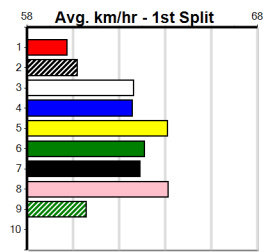

Sale

3

12:10PM

(VIC time)

SPORTSBET SAME RACE MULTI

Distance: 435m, Race Type: Tier 3 - Grade 7, Total Prizemoney: $1,530
1st: $1,000, 2nd: $320, 3rd: $160, 4th: $50

SAND DUNES (3) once fully balanced can show superior speed and she just needs an ounce of luck in the initial stages. VIENNA GOLD (1) is drawn to settle closer than usual and could be nice each way odds. DR ANNE (4) can set the early speed.

Watchdog Tips: **3** **1** **4** **7** **Bet:** **Win 3**

1

VIENNA GOLD [7] **Drawn to settle closer to the speed, danger.** **$6.50**

RF Bitch May-21 Sire: SENNACHIE Dam: BELLA EDITION Trainer: Susan Northway (Heyfield)

Owner(s): S Northway
Winning Distances: < 300m (0) 300 - 399m (1) 400 - 499m (0) 500 - 599m (0) 600 - 699m (0) > 700m (0)
Winning Weights: 31.1(1)

Run	Pos	Wgt	Dist	Track	Date	Time	BOB	Margin	1st/2nd (Time)	PIR	Checked	Comment	WR	Split 1	S/P	Grade
2nd (5)	31.6	435	SLE	R4	17-Jul-24	24.99	24.54	1.25L	SNOWFEST (24.91)	M/322	.	.	.	5.40	$5.90	7
4th (5)	31.6	435	SLE	R9	24-Jul-24	24.98	24.44	3.25L	PAW HUNTER (24.77)	S/755	.	.	.	5.50	$6.10	X67
5th (2)	31.3	435	SLE	R3	28-Jul-24	25.53	24.46	9.50L	LITTLE MEG (24.88)	S/788	.	.	.	5.53	$3.70	X67
7th (6)	31.4	435	SLE	R3	07-Aug-24	25.24	24.38	4.50L	STOJANOVIC (24.92)	M/777	.	.	.	5.52	$4.80	7
3rd (2)	32.0	435	SLE	R3	14-Aug-24	25.00	24.45	0.50L	BRAEMAR SHEILA (24.98)	S/554	.	.	.	5.44	$4.30	7
3rd (6)	31.6	435	SLE	R2	21-Aug-24	25.30	24.64	2.25L	PAUA OF TESSA (25.15)	M/744	.	.	.	5.49	$9.90	7
2nd (2)	31.4	435	SLE	R4	28-Aug-24	25.26	24.42	13.00	DAINTREE ASTER (24.42)	S/833	.	.	.	5.69	$4.70	X67
4th (7)	31.6	435	SLE	R3	04-Sep-24	24.85	24.62	3.25L	COLLINDA EXPRESS (24.63)	M/633	.	.	.	5.42	$4.90	T3-7
Last 3 wins NOT included above																
1st (7)	31.1	350	TRA	R1	01-Mar-24	20.06	19.72	2.75L	PRINCESS BARONA (20.25)	Q/21	.	.	.	6.68	$14.00	M

Box History

Bx	1st	2nd	3rd	4th	5th	6th	7th	8th
1								
2	1	1			1	1		
3								
4				2		1		
5		1	1	2				
6		1	1					1
7	1			2				
8								

Prize Best Starts Trk/Dts APM: $4035.00, 24.74(6)-26/6/24, 16-1-3-2, 12-0-3-2, 2029

2

CROWN ARYA [7] **Find this harder than most recent win** **$10.00**

BK Bitch Sep-22 Sire: TIGGERLONG TONK Dam: QUEENIE JEAN Trainer: Luke Harris (Devon Meadows)

Owner(s): C Grenfell
Winning Distances: < 300m (0) 300 - 399m (0) 400 - 499m (1) 500 - 599m (0) 600 - 699m (0) > 700m (0)
Winning Weights: 28.6(1)

Run	Pos	Wgt	Dist	Track	Date	Time	BOB	Margin	1st/2nd (Time)	PIR	Checked	Comment	WR	Split 1	S/P	Grade
4th (6)	28.8	390	BAL	R2	28-Aug-24	23.00	22.24	10.00	ONLY EASY (22.32)	M/44	.	.	.	8.77	$14.20	M
3rd (2)	28.7	390	BAL	R1	04-Sep-24	22.69	21.89	5.50L	ZERO MONSTER (22.33)	M/43	.	.	.	8.85	$30.10	M
1st (3)	28.6	400	GEL	R2	10-Sep-24	23.01	22.54	0.75L	RELEASED (23.05)	M/45	.	.	.	8.68	$10.50	M
5th (1)	28.6	410	HOR	R10	15-Sep-24	24.13	23.03	7.00L	WISDOM BALE (23.67)	M/75	.	.	.	11.36	$2.30	7
Last 3 wins NOT included above																

Box History

Bx	1st	2nd	3rd	4th	5th	6th	7th	8th
1					1			
2				1				
3	1							
4								
5								
6				1				
7								
8								

Prize Best Starts Trk/Dts APM: $1335.00, FSH, 4-1-0-1, 0-0-0-0, 1335