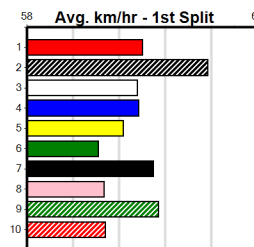

Sale

8

1:40PM

(VIC time)

FLYING COLOURS TRAVEL

Distance: 435m, Race Type: Grade 5 T3, Total Prizemoney: $1,530
1st: $1,000, 2nd: $320, 3rd: $160, 4th: $50

JENNY BALE (2) is near faultless early and can turn for home with a big enough lead. VALAVE BOUNCE (8) placing here 3 starts back is good enough to feature in the finish. ASHLEY HOOK (7) is much better than her recent form reads.

Watchdog Tips: 2 8 7 3 **Bet:** Win

Form Box Wgt Dist Track Date Time BON Margin 1st/2nd (Time) PIR Checked Comment W/R Split 1 S/P Grade

JAMS NIMBLE [5] Comes into calculations off this draw. **$8.00**

WBK Bitch Jan-22 Sire: NEED MY MONEYNOW Dam: GRANDANA QUALI Trainer: Nicole Lund (Longwarry)

Owner(s): P Young
Winning Distances: < 300m (0) 300 - 399m (1) 400 - 499m (3) 500 - 599m (0) 600 - 699m (0) > 700m (0)

Winning Weights: 23.7(2) 23.8(2)

6th (1)	23.8	395	TRA	R7	15-Jul-24	23.62	22.67	14.00	BETTER BANJO (22.67)	S/644	. . . . .	3.89	$6.30	T3-5
3rd (8)	23.7	435	SLE	R5	04-Aug-24	24.97	24.36	2.50L	SUNDAY SEA (24.81)	S/422	. . . . .	5.37	$6.80	5
4th (3)	24.0	400	WGL	R3	09-Aug-24	23.09	22.22	1.25L	LA LINA (23.02)	M/43	. . . . .	8.60	$11.00	5NP
1st (4)	23.8	435	SLE	R5	14-Aug-24	24.68	24.45	0.50L	DR. NARNIA (24.70)	S/111	. . . . .	5.29	$2.30	5
2nd (7)	23.6	435	SLE	R3	18-Aug-24	25.00	24.18	12.00	FLYING GENERAL (24.18)	M/322	. . . SW .	5.32	$34.90	RWH
6th (2)	23.6	435	SLE	R11	01-Sep-24	25.09	24.45	5.50L	SMOOTH COLLINDA (24.73)	M/666	. . . . .	5.48	$10.60	5
8th (5)	23.7	435	SLE	R10	08-Sep-24	25.22	24.13	7.00L	OUR MABEL (24.74)	M/588	. . . . .	5.37	$9.70	5
3rd (2)	23.7	460	WGL	R6	12-Sep-24	26.38	25.86	2.25L	MIRA BALE (26.24)	S/422	. . . . .	6.70	$2.70	T3-5

Last 3 wins NOT included above

1st (1)	23.7	400	WGL	R2	02-May-24	23.09	22.84	2.25L	MS. MANTRA ANNIE (23.24)	M/11	. . . . .	8.56	$2.20	T3-M
1st (1)	23.8	460	WGL	R9	23-May-24	26.59	26.11	0.75L	CONVICT MODEL (26.63)	S/111	. . . . .	6.65	$4.00	7
1st (3)	23.7	390	BAL	R4	30-Jun-24	22.36	22.21	1.75L	PERFECT ACE (22.48)	M/21	. . . . .	8.39	$10.10	T3-6

Box History

Bx	1st	2nd	3rd	4th	5th	6th	7th	8th
1	2							
2		1	1		1	1		
3	1		2	1				
4	1							
5						1	1	1
6								
7		1			1	1		
8			2	1				

Prize Best Starts Trk/Dts APM $6455.00 24.68(4)-14/8/24 21-4-2-5 5-1-1-1 4368