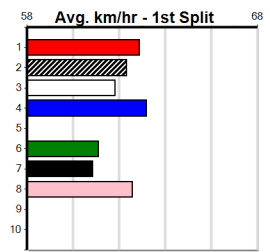

Sale

9

1:57PM

(VIC time)

MONACELLARS (1-2 WINS)

Distance: 510m, Race Type: Tier 3 - Restricted Win, Total Prizemoney: $1,740
1st: $1,150, 2nd: $360, 3rd: $180, 4th: $50

BOBBY BACCALA (2) has been racing well in tougher races and looks hard to beat in this class.
HAWKEYED KID (3) is a dog on the improve and he can show top mid race speed in his races. BE
LITTLE (1) can fly out to an early advantage.

Watchdog Tips: **2** **3** **1** **7** **Bet:** Box Quinella 1,2,3 ($10 for 333.33%)

1

BE LITTLE [6] **Can spear out to an early lead, value.** **$10.00**

BK Dog **Nov-20** Sire: BERNARDO Dam: ZIPPING TINA
Owner(s): G Mcmillan Trainer: Gary Mcmillan (Nambrok)

Winning Distances: < 300m (0) 300 - 399m (2) 400 - 499m (0) 500 - 599m (0) 600 - 699m (0) > 700m (0)

Winning Weights: 31.4(1) 31.5(1)

Pos	Dist	Wgt	Track	Date	Time	BOB	Margin	1st/2nd (Time)	PIR	Checked	Comment	WR	Split 1	S/P	Grade
5th (8)	31.3	435	SLE	R3	21-Jul-24	25.58	24.29	9.00L ZIPPITY ZIPPIN' (24.98)	M/478	.	.	.	5.40	$32.10	X67H
5th (3)	30.8	350	HVL	R5	26-Jul-24	19.84	19.57	4.00L WILD VENUS (19.57)	M/5	.	.	.	6.75	$24.10	T3-RW
2nd (1)	31.0	350	HVL	R10	12-Aug-24	19.70	19.47	1.75L FLYING BESSIE (19.59)	M/2	.	.	.	6.65	$7.00	6G
5th (2)	31.2	435	SLE	R10	14-Aug-24	25.16	24.45	4.00L ON REPEAT (24.89)	M/575	.	.	.	5.45	$15.70	6G
5th (4)	30.8	435	SLE	R3	21-Aug-24	25.61	24.64	6.00L DAINTREE PEDRO (25.21)	M/766	.	.	.	5.54	$57.50	6G
6th (4)	31.1	435	SLE	R9	04-Sep-24	25.61	24.62	13.00 VELOX BALE (24.75)	Q/377	.	.	.	5.44	$3.60	T3-6
7th (6)	31.2	510	SLE	R5	08-Sep-24	29.59	28.65	14.00 DR. GILLIAN (28.65)	M/767	.	.	.	9.45	$52.90	RWH
3rd (6)	31.2	435	SLE	R10	11-Sep-24	24.99	24.22	5.00L DAINTREE VISION (24.65)	M/543	.	.	.	5.48	$10.00	6G

Last 3 wins NOT included above

1st (8)	31.4	300	HVL	R2	29-May-23	17.08	16.78	2.00L OHANA RANADI (17.21)	Q/1	.	.	.	3.97	$7.10	T3-M
1st (2)	31.5	350	TRA	R2	31-Jul-23	20.18	20.18	2.00L HOPES AND DREAMS (20.32)	M/22	.	.	.	6.81	$2.40	7

Box History

Bx	1st	2nd	3rd	4th	5th	6th	7th	8th
1	1	1	3	1	1	2		
2	1	2	3	1	2	1	1	1
3		2	3	1	1			1
4			1	1	2	1	1	
5				2	1			1
6	2	2		3	1	1		
7	1	1	2	2	1	1		
8	1	1	5	1	2			

Prize Best Starts	$11550.71
Trk/Dts	29.39(2)-10/4/24
APM	64-2-9-17 3-0-1-0 2373