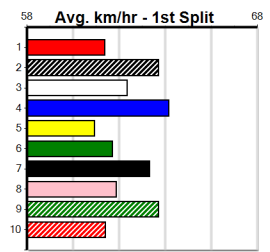

Sale
12
2:50PM
(VIC time)

SPORTSBET SET A DEPOSIT LIMIT

Distance: 435m, Race Type: Grade 5 T3, Total Prizemoney: $1,530
1st: $1,000, 2nd: $320, 3rd: $160, 4th: $50

STELLAR CAREER (5) ran back to back solid placings here recently over this distance and looks suited to a race of this nature. FREEMAN BALE (1) is ideally drawn and looks the big improver. MALAIKA BALE (8) is drawn to run a big race.

Watchdog Tips: **5** **1** **8** **2** **Bet:** **Win 5**

Form Box	Wgt	Dist	Track	Date	Time	BON	Margin	1st/2nd (Time)	PIR	Checked	Comment	WR	Split 1	S/P	Grade		
1	FREEMAN BALE (NSW)[5] Drawn to show improvement, big danger. $5.00																
BK	Bitch														Sire: ALLEN DEED	Dam: DYNA ZESTY	Trainer: Luke Harris (Devon Meadows)
Owner(s): L Harris																	
Winning Distances: < 300m (0) 300 - 399m (3) 400 - 499m (2) 500 - 599m (0) 600 - 699m (0) > 700m (0)																	
Winning Weights: 27.6(1) 28.2(1) 28.4(2) 28.5(1)																	
7th (3)	28.8	460	WGL	R8	13-Jun-24	26.87	26.03	13.00 QUIET LAKES (26.03)	M/777	.	.	.	7.01	$13.70	5		
5th (8)	28.6	525	MEP	R7	19-Jun-24	30.97	30.06	6.50L BLACK SPECTRE (30.52)	M/5666	.	.	.	5.35	$19.40	T3-5		
3rd (4)	28.6	460	GEL	R7	22-Jun-24	26.38	26.08	3.25L INTER SPARKLE (26.16)	M/453	.	.	.	6.81	$18.00	5		
7th (2)	28.7	545	BAL	R8	30-Jun-24	31.92	31.30	9.00L GRACELAND BOY (31.30)	S/7686	.	.	.	7.01	$11.10	T3-5		
6th (1)	28.5	545	BAL	R8	07-Jul-24	32.06	31.33	11.00 JUST A BREW (31.33)	M/3466	.	.	.	6.92	$16.90	T3-5		
7th (8)	29.1	400	WGL	R12	18-Jul-24	23.92	22.88	9.50L QUEST FOR DREAMS (23.26)	S/88	.	.	.	9.00	$10.40	5		
6th (7)	28.9	460	GEL	R8	23-Jul-24	26.85	25.95	13.00 MISEDIRECTED (25.95)	S/776	.	.	.	7.11	$33.50	5		
6th (2)	29.0	390	WBL	R4	12-Aug-24	22.94	22.25	6.00L JELLICENT BALE (22.55)	M/66	.	.	.	9.19	$6.20	5		
Last 3 wins NOT included above																	
1st (4)	28.4	410	HOR	R4	03-Dec-23	23.55	23.15	0.10L INDIY DELTA (23.55)	M/75	.	.	.	10.86	$3.50	6G		
1st (3)	28.4	390	WBL	R7	18-Dec-23	22.72	22.37	0.75L DR. MATRIX (22.77)	M/64	.	.	.	9.01	$6.70	5		
1st (7)	28.5	395	TRA	R7	22-Jan-24	22.51	22.13	1.5L CATCH THE OUTLAW (22.61)	M/742	.	.	.	3.96	$3.90	SH		

Bx	1st	2nd	3rd	4th	5th	6th	7th	8th
1		3	2				2	
2		1	2		1	1	2	
3	2	1	2	1				3
4	1		3	2		2	1	
5		2	1	1	1		2	
6					1		2	
7	1	2	1	1	1	2		
8	1			1	4	2	2	1

Prize Best Starts Trk/Dts APM: $16685.00, 24.49(3)-11/2/24, 61-5-9-11, 4-1-0-1, 3084