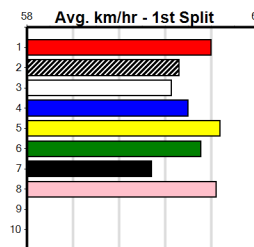

TTS ELECTRICS

Distance: 460m, Race Type: Mixed 4/5, Total Prizemoney: $3,360
1st: $2,250, 2nd: $690, 3rd: $345, 4th: $75

VAN WYCK (6) was an explosive 29.72 Meadows winner two starts back and he may only need to step on even terms to salute again. BURN ALONG (8) can explode once fully balanced and he can pour on the pressure here.

Watchdog Tips: **6** **8** **1** **3** **Bet:** **Win 6**

Form Box	Wgt	Dist	Track	Date	Time	BON	Margin	1st/2nd (Time)	PIR	Checked	Comment	WR	Split 1	S/P	Grade

MEPUNGA OLLIE [4] **Met some serious speedsters of late, chance here.** **$5.50**

BK Dog Oct-21 Sire: BARCIA BALE Dam: MEPUNGA ISLA Trainer: Jeffrey Britton (Anakie)

Owner(s): B Smith

Winning Distances: < 300m (0) 300 - 399m (0) 400 - 499m (7) 500 - 599m (3) 600 - 699m (0) > 700m (0)

Winning Weights: 32.4(1) 32.5(1) 32.6(1) 32.7(2) 32.8(2) 33.0(2) 33.3(1)

1st (4)	32.8	525	MEA	R5	27-Jul-24	30.55	30.09	1.25L GUNAI WIZARD (30.63)	M/2222	.	SW	.	5.21	$3.90	5
4th (3)	32.8	525	MEA	R6	03-Aug-24	30.96	29.82	12.00 IRISH NIKKI (30.13)	M/5744	.	.	.	5.25	$6.00	X45
1st (6)	33.0	525	MEP	R6	14-Aug-24	30.17	29.83	4.50L ASTON PING (30.48)	M/1111	.	.	.	5.07	$3.10	5
2nd (8)	33.2	350	HVL	R6	25-Aug-24	19.31	18.71	5.00L MOCK FISH (18.96)	Q/2	.	.	.	6.58	$4.60	X45
4th (1)	33.0	350	HVL	R3	01-Sep-24	19.24	18.88	2.25L BLUE BLOOD (19.10)	M/3	.	.	.	6.61	$7.20	SH
4th (3)	32.9	460	GEL	R8	06-Sep-24	26.02	25.59	6.50L MATT LOCH (25.59)	M/445	.	.	.	6.70	$14.00	SH
6th (5)	33.1	460	GEL	R8	13-Sep-24	26.15	25.59	8.50L HOUSE OF TURBO (25.59)	M/755	.	.	.	6.65	$28.80	SF
8th (8)	33.4	515	SAN	R8	19-Sep-24	30.17	29.57	6.50L YACHI BALE (29.73)	S/7788	.	.	.	5.26	$24.90	X34

Last 3 wins NOT included above

1st (1)	33.3	460	GEL	R8	21-Jun-24	25.68	25.68	5.00L BRUCE'S SHOUT (26.02)	Q/211	.	.	.	6.57	$2.80	X45
1st (8)	33.0	460	GEL	R8	28-Jun-24	25.58	25.58	2.25L VERDI (25.74)	M/311	.	.	.	6.64	$3.10	X45
1st (2)	32.4	515	SAN	R4	18-Jul-24	29.68	29.29	0.25L WHERE IT BEGAN (29.69)	M/3222	.	.	.	5.13	$2.40	5

Box History

Bx	1st	2nd	3rd	4th	5th	6th	7th	8th
1	3	1	1	1				
2	1	1	1	1				
3	1	2		3				
4	2		1					
5						1	1	
6	1	1			1			
7		1						
8	2	2		1			1	1

Prize Best Starts Trk/Dts APM $44220.00 25.58(8)-28/6/24 32-10-8-2 6-2-1-0 16252