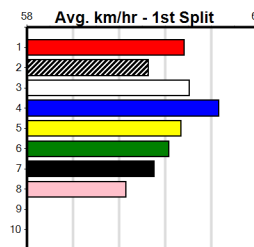

MELBOURNE CONTAINER PARK

Distance: 400m, Race Type: Mixed 6/7, Total Prizemoney: $2,925
1st: $1,950, 2nd: $600, 3rd: $300, 4th: $75

BLESSED RAIN (4) can set the tempo from box rise in this and she could prove hard to reel in here.
BLACKPOOL WINNIE (1) steps up in class after some good racing of late and she is drawn to be right in the finish again.

Watchdog Tips: 4 1 3 2 **Bet:** Win 4

1

BLACKPOOL WINNIE [6] **$3.60**

BK Bitch **Jul-22** Sire: ASTON RUPEE Dam: LOCHINVAR ADORE

Owner(s): R Kenyon Trainer: Adrian Kenyon (Lara)

Winning Distances: < 300m (0) 300 - 399m (0) 400 - 499m (2) 500 - 599m (0) 600 - 699m (0) > 700m (0)

Winning Weights: 26.5(1) 27.3(1)

4th	(4)	26.8	400	GEL	R2	09-Apr-24	22.85	22.46	3.75L ORBIT BALE (22.60)	Q/12	8.43	$5.50	X67H
1st	(1)	27.3	400	GEL	R9	16-Apr-24	22.68	22.64	5.50L GO GIZMO GO (23.04)	Q/11	8.38	$1.20	7
3rd	(6)	27.0	425	BEN	R9	26-Apr-24	24.41	23.85	4.25L NOCTILUCENT (24.12)	Q/554	6.59	$36.60	6G
3rd	(5)	27.3	390	BAL	R9	02-May-24	23.15	21.93	4.00L BLOCK A BABE (22.87)	M/32	8.62	$13.90	X67
5th	(7)	27.4	400	GEL	R10	10-May-24	23.33	22.76	2.00L CHILLI SAL (23.19)	Q/34	8.55	$2.00	RW
3rd	(3)	26.8	390	BAL	R10	14-Jul-24	22.53	22.33	2.75L CLOSE COMBAT (22.34)	Q/12	8.37	$3.60	T3-6
5th	(6)	26.8	390	BAL	R4	01-Sep-24	22.71	22.35	5.50L NIKKI BONKERS (22.35)	M/36	8.60	$2.90	T3-6
2nd	(4)	26.9	390	BAL	R11	09-Sep-24	22.61	22.01	0.75L SHE'S RELOADED (22.57)	Q/12	8.37	$3.90	T3-6

Last 3 wins NOT included above

1st	(2)	26.5	400	GEL	R1	12-Mar-24	22.77	22.57	6.00L LYON BALE (23.18)	Q/11	8.39	$2.90	M
Prize Best	$3505.00												
Starts	22.68(1)-16/4/24												
Trk/Dts	13-2-1-4												
APM	5-2-0-0												
	1411												

2

SACHIN [7] **$6.50**

BK Dog **Oct-22** Sire: ASTON RUPEE Dam: SLINKY INKY

Owner(s): M Haines Trainer: James Shaw (Seymour)

Winning Distances: < 300m (0) 300 - 399m (1) 400 - 499m (0) 500 - 599m (0) 600 - 699m (0) > 700m (0)

Winning Weights: 35.6(1)

6th	(4)	34.6	525	MEP	R1	10-Apr-24	31.09	29.82	9.00L HIBIKI BLUE (30.47)	M/4223	5.30	$23.50	MH
4th	(5)	35.4	300	HVL	R1	04-Sep-24	17.25	16.39	8.50L GIACOMO (16.67)	S/6	4.08	$5.90	MH
1st	(3)	35.6	300	HVL	R1	13-Sep-24	16.94	16.77	2.50L LUNA PACK (17.11)	M/4	4.00	$1.90	T3-M

Last 3 wins NOT included above

Prize Best	Starts	Trk/Dts	APM	Value
Prize Best	$1075.00			
Starts	FSH			
Trk/Dts	3-1-0-0			
APM	0-0-0-0			
	1075			

3

MAGIC MILEY [7] **$5.00**

BK Bitch **Aug-22** Sire: ASTON RUPEE Dam: CHRISTMAS MAGIC

Owner(s): ODDS AND EVENS (SYN), G Micallef, P Micallef Trainer: Robert Britton (Lara)

Winning Distances: < 300m (0) 300 - 399m (0) 400 - 499m (1) 500 - 599m (0) 600 - 699m (0) > 700m (0)

Winning Weights: 27.6(1)

6th	(4)	27.4	400	GEL	R1	26-Jul-24	23.35	22.39	13.00 REPRESENT (22.46)	Q/66	8.79	$14.00	M
4th	(6)	27.3	400<td>GEL<th>R4</th><th>09-Aug-24</th><th>23.03</th><th>22.43</th><th>6.00L PAW OSWALD (22.63)</th><th>M/44</th><th>8.63</th><th>$10.50</th><th>MH</th> </td>										
F	(8)	27.7	400<td>GEL<th>R1</th><th>16-Aug-24</th><td>0.00</td><td>22.20</td><td>FUEL THE FIRE (22.98)</td><td>M/38</td><td>8.71</td><td>$3.10</td><td>M</td> </td>										
1st	(8)	27.6	400<td>GEL<th>R1</th><th>03-Sep-24</th><td>22.69</td><td>22.31</td><td>0.75L KANSAS CHIEF (22.74)</td><th>Q/11</th><td>8.42</td><td>$2.20</td><td>M</td> </td>										
5th	(8)	28.2	400<td>GEL<th>R10</th><th>10-Sep-24</th><td>23.10</td><td>22.54</td><td>7.00L JADED SMILE (22.64)</td><th>M/68</th><td>8.74</td><td>$2.00</td><td>7</td> </td>										

Last 3 wins NOT included above

Prize Best	Starts	Trk/Dts	APM	Value
Prize Best	$1075.00			
Starts	22.69(8)-3/9/24			
Trk/Dts	5-1-0-0			
APM	4-1-0-0			
	1060