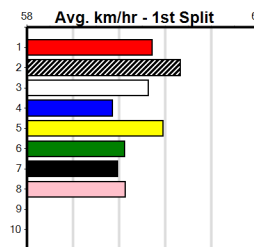

GEELONG PRINTING

Distance: 460m, Race Type: Mixed 6/7, Total Prizemoney: $2,925
1st: $1,950, 2nd: $600, 3rd: $300, 4th: $75

NOAH'S BEST (6) has posted good efforts in his last 2 starts and he may prove hard to hold out in this type of race. STAPLETON (1) has been smartly placed in 3 of his last 4 starts and he is drawn to be prominent throughout here.

Watchdog Tips: 6 1 5 2 **Bet:** Win 6

1

STAPLETON [6] **$3.60**

Smart placings in 3 of his last 4, major player.

BD Dog **May-22** Sire: **ORSON ALLEN** Dam: **MILLY MAC**

Owner(s): **B McIntyre** Trainer: **Brett McIntyre (Exford)**

Winning Distances: < 300m (0) 300 - 399m (0) 400 - 499m (2) 500 - 599m (0) 600 - 699m (0) > 700m (0)

Winning Weights: **34.5(1) 35.4(1)**

Pos	Time	Dist	Wgt	Sex	Age	Trk	Time	Margin	1st/2nd	PIR	Checked	Comment	WR	Split 1	S/P	Grade
5th (2)	34.9	460	GEL	R4	05-Jul-24	26.60	25.54	5.00L	NOAH'S BEST (26.26)	M/765	.	.	.	6.94	$2.80	MF
1st (1)	34.5	460	GEL	R5	30-Jul-24	26.07	26.07	1.00L	HUDSON FLYER (26.12)	M/111	.	SW	.	6.68	$1.50	7
2nd (2)	34.4	525	MEP	R10	07-Aug-24	30.43	29.93	1.00L	PAW HELION (30.37)	M/1111	.	.	.	5.20	$3.80	X67H
5th (5)	34.4	525	MEA	R4	17-Aug-24	30.55	29.80	2.75L	NEEDFUL (30.37)	M/2335	.	.	.	5.15	$33.40	X67F
2nd (6)	34.9	450	BAL	R8	23-Aug-24	25.69	25.41	4.25L	PERFECT ACE (25.41)	M/233	.	.	.	6.66	$1.80	6G
2nd (2)	34.4	425	BEN	R3	30-Aug-24	24.07	23.73	1.00L	PAW LAUREN (24.02)	M/333	.	.	.	6.66	$1.70	6G
3rd (7)	34.7	525	MEP	R11	04-Sep-24	30.50	30.09	3.5L	BEGGIN' (30.27)	S/4222	.	.	.	5.20	$3.40	X67H
7th (4)	35.2	525	MEA	R3	14-Sep-24	31.17	29.70	14.00L	BEGGIN' (30.21)	M/7777	.	.	.	5.33	$5.90	X67F

Last 3 wins NOT included above

1st (6)	35.4	460	GEL	R4	28-Jun-24	25.96	25.58	5.50L	RIORSON BALE (26.32)	M/111	.	SW	.	6.75	$2.50	MH

Box History

Bx	1st	2nd	3rd	4th	5th	6th	7th	8th
1	1							
2		2			1			
3				1				
4								1
5				1		1		
6	1	3						
7			1					
8						1		

Prize Best $7162.14
Starts 25.96(6)-28/6/24
Trk/Dts 16-2-5-3
APM 3-2-0-0 4500

2

VIRAT [6] **$6.50**

Far from disgraced in recent times, can threaten.

BK Dog **Oct-22** Sire: **ASTON RUPEE** Dam: **SLINKY INKY**

Owner(s): **M Haines** Trainer: **James Shaw (Seymour)**

Winning Distances: < 300m (0) 300 - 399m (0) 400 - 499m (2) 500 - 599m (0) 600 - 699m (0) > 700m (0)

Winning Weights: **31.6(1) 31.8(1)**

Pos	Time	Dist	Wgt	Sex	Age	Trk	Time	Margin	1st/2nd	PIR	Checked	Comment	WR	Split 1	S/P	Grade
4th (3)	32.0	515	SAP	R4	08-Jul-24	30.27	29.50	4.50L	RASHID (29.97)	M/4666	.	.	.	5.31	$7.50	X67
F (4)	32.3	525	MEA	R3	27-Jul-24	0.00	30.09	.	NEEDFUL (30.21)	S/753	.	VO	.	5.35	$52.60	X67
5th (8)	32.3	525	MEP	R11	07-Aug-24	30.72	29.93	7.00L	PAW GRADY (30.25)	M/4566	.	.	.	5.25	$25.40	X67H
3rd (6)	32.1	525	MEA	R2	17-Aug-24	30.69	29.80	9.00L	RAVEN PETER (30.07)	M/3455	.	.	.	5.26	$17.60	6G
8th (1)	32.3	525	MEA	R3	24-Aug-24	30.92	29.71	11.00L	HONEY ZEN (30.21)	Q/5888	.	.	.	5.23	$14.70	6G
6th (7)	32.6	450	SHP	R5	05-Sep-24	26.03	25.41	3.5L	PAW QUAIL (25.80)	M/446	.	.	.	6.79	$5.70	T3-RW
4th (7)	32.4	450	SHP	R11	14-Sep-24	25.77	25.39	3.75L	ZAMBADA ICON (25.52)	M/444	.	.	.	6.76	$3.30	X67
5th (8)	32.5	595	SAP	R5	23-Sep-24	34.69	34.19	7.50L	MY MUM ROCKS (34.19)	M/3355	.	.	.	9.42	$27.20	RW

Last 3 wins NOT included above

1st (7)	31.6	450	SHP	R2	27-Jun-24	26.31	25.71	0.75L	SCOTTY'S STACY (26.35)	Q/121	.	.	.	6.74	$4.50	M
1st (2)	31.8	450	SHP	R9	04-Jul-24	25.74	25.50	0.50L	EDINBURGH BALE (25.77)	S/211	.	.	.	6.71	$8.00	T3-7

Box History

Bx	1st	2nd	3rd	4th	5th	6th	7th	8th
1								1
2	1							
3				1				
4								
5								
6			1			2		
7	1			1		1		
8					2			

Prize Best $3990.00
Starts FSH
Trk/Dts 12-2-0-1
APM 0-0-0-0 2597