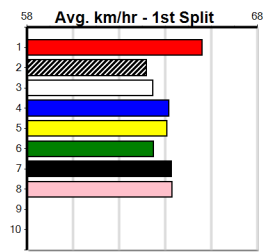

PARKER PUMPS

Distance: 460m, Race Type: Grade 5, Total Prizemoney: $2,925
1st: $1,950, 2nd: $600, 3rd: $300, 4th: $75

READY TO STING (5) was a fast 25.93 Warragul winner last start and he may only need an ounce of luck at box rise to salute again here. INNER SPIRIT (3) has been racing well including a top placing here 2 starts back and can challenge.

Watchdog Tips: **5** **3** **6** **2** **Bet:** **Box Trifecta 2,3,5,6 ($10 for 41.67%)**

1

SUPER SEQUIOA [5] Comes into calculations from this draw. **$10.00**

BK Dog Feb-22 Sire: SHIMA SHINE Dam: SUPER C AZELLE Trainer: Rosalyn Hume (Wattle Flat)

Owner(s): G Collins

Winning Distances: < 300m (0) 300 - 399m (1) 400 - 499m (2) 500 - 599m (0) 600 - 699m (0) > 700m (0)

Winning Weights: 32.3(1) 32.4(1) 32.5(1)

Rank	Box	Dist	Track	Date	Time	BON	Margin	1st/2nd (Time)	PIR	Checked	Comment	WR	Split 1	S/P	Grade
2nd (2)	32.2	390	SHP	R9	01-Jul-24	22.19	22.00	0.75L WINSTON TOWN (22.14)	M/22	.	.	.	8.38	$2.80	5
3rd (4)	32.2	390	WBL	R10	18-Jul-24	22.35	22.07	2.50L POSIE YOU PEST (22.18)	M/22	.	.	.	8.85	$1.90	5
2nd (8)	32.3	400	WGL	R3	30-Jul-24	22.74	22.45	4.25L ZEUS THUNDERBOLT (22.45)	M/12	.	.	.	8.36	$5.30	RWH
3rd (7)	32.0	390	WBL	R11	29-Aug-24	22.48	22.08	2.75L HUNTER RIOT (22.29)	M/24	.	SW	.	8.72	$4.10	5
6th (3)	32.4	350	HVL	R7	08-Sep-24	19.51	18.95	3.25L BLAZING DINO (19.29)	M/4	.	.	.	6.52	$6.40	RWH
5th (5)	32.4	425	BEN	R11	13-Sep-24	24.54	23.70	6.50L SHANLYN SCOUT (24.10)	M/775	.	SW	.	6.87	$4.30	5
4th (8)	32.9	410	HOR	R6	17-Sep-24	23.54	23.11	5.50L PAW LAUREN (23.18)	M/44	.	.	.	10.65	$11.00	5
3rd (2)	32.5	410	HOR	R12	24-Sep-24	23.62	22.93	0.75L PAW LOUIS (23.58)	Q/74	.	.	.	10.84	$1.70	5

Last 3 wins NOT included above

1st (1)	32.4	425	BEN	R10	24-Mar-24	23.94	23.42	2.00L SUDOKU CARMELLO (24.07)	M/121	.	SW	.	6.55	$4.00	MH
1st (6)	32.3	390	BAL	R3	21-Apr-24	22.39	22.23	3.25L IDYLLIC PAIGE (22.62)	M/11	.	.	.	8.46	$2.00	7
1st (3)	32.5	400	GEL	R11	07-May-24	22.58	22.58	1.75L LEON'S ENTITY (22.68)	M/11	.	.	.	8.35	$1.50	6G

Box History

Bx	1st	2nd	3rd	4th	5th	6th	7th	8th
1	1							
2		1	1					
3	1					1		
4				1				
5					1			1
6	1							
7			1					
8		1		1				

Prize Best Starts Trk/Dts APM $5855.00 FSTD 12-3-2-3 0-0-0-0 2831