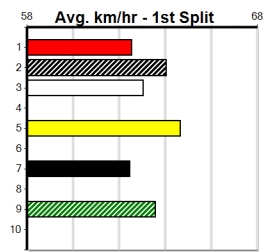

MILLERS MUZZLES

Distance: 460m, Race Type: Maiden, Total Prizemoney: $2,535
1st: $1,680, 2nd: $520, 3rd: $260, 4th: $75

TOO COLD (5) has produced smart placings in 3 of his 4 starts to date and he may only need some luck to salute in this. MEPUNGA PEARL (7) has been well supported so far and could be the danger first up after her solid recent trial here.

Watchdog Tips: 5 7 2 8 **Bet:** Box Trifecta 2,5,7,8 ($10 for 41.67%)

Form Box	Wgt	Dist	Track	Date	Time	BON	Margin	1st/2nd (Time)	PIR	Checked	Comment	WR	Split 1	S/P	Grade		
1	ROMANTIC CITY [M] $8.50																
	Better for the run on debut, gun draw, keep safe.																
	F Dog Jan-23 Sire: FERAL FRANKY Dam: KISS YOUR LIPS																
	Owner(s): Vi Alskar Hundar (SYN), A Lie, J Sharp																
	Trainer: Jason Sharp (Lara)																
	Winning Distances: < 300m (0) 300 - 399m (0) 400 - 499m (0) 500 - 599m (0) 600 - 699m (0) > 700m (0)																
	Winning Weights:																
	5th (5) 32.8 400 GEL R2 20-Sep-24 23.43 22.35 16.00 AMRON BOBBY (22.35) M/54 8.85 $23.80 M																
	Last 3 wins NOT included above																
	Box History: <table border="1" style="width: 100%;"><tr><th>Bx</th><th>1st</th><th>2nd</th><th>3rd</th><th>4th</th><th>5th</th><th>6th</th><th>7th</th><th>8th</th></tr><tr><td>1</td><td></td><td></td><td></td><td></td><td></td><td></td><td></td><td></td></tr><tr><td>2</td><td></td><td></td><td></td><td></td><td></td><td></td><td></td><td></td></tr><tr><td>3</td><td></td><td></td><td></td><td></td><td></td><td></td><td></td><td></td></tr><tr><td>4</td><td></td><td></td><td></td><td></td><td></td><td></td><td></td><td></td></tr><tr><td>5</td><td></td><td></td><td></td><td></td><td>1</td><td></td><td></td><td></td></tr><tr><td>6</td><td></td><td></td><td></td><td></td><td></td><td></td><td></td><td></td></tr><tr><td>7</td><td></td><td></td><td></td><td></td><td></td><td></td><td></td><td></td></tr><tr><td>8</td><td></td><td></td><td></td><td></td><td></td><td></td><td></td><td></td></tr><tr><td>Prize Best</td><td colspan="3"></td><td colspan="3">$0.00</td><td colspan="3">FSTD</td></tr><tr><td>Starts</td><td colspan="3"></td><td colspan="3">1-0-0-0</td><td colspan="3">0-0-0-0</td></tr><tr><td>Trk/Dts</td><td colspan="3"></td><td colspan="3">0-0-0-0</td><td colspan="3">0</td></tr><tr><td>APM</td><td colspan="3"></td><td colspan="3"></td><td colspan="3"></td></tr></table>																
2	KANSAS CHIEF [M] $3.60																
	Shown speed in smart recent placings, chance here.																
	RF Dog Aug-22 Sire: ASTON RUPEE Dam: CHRISTMAS MAGIC																
	Owner(s): ODDS AND EVENS (SYN), G Micallef, P Micallef																
	Trainer: Robert Britton (Lara)																
	Winning Distances: < 300m (0) 300 - 399m (0) 400 - 499m (0) 500 - 599m (0) 600 - 699m (0) > 700m (0)																
	Winning Weights:																
	7th (1) 32.8 525 MEP R1 07-Aug-24 31.60 29.93 8.00L HEY PRESTO (31.07) M/4667 SW W 5.30 $17.70 M																
	4th (8) 33.6 400 GEL R2 16-Aug-24 23.43 22.20 7.50L PAW TABITHA (22.91) S/54 8.69 $3.90 M																
	2nd (5) 33.9 400 GEL R1 03-Sep-24 22.74 22.31 0.75L MAGIC MILEY (22.69) M/22 8.56 $5.40 M																
2nd (4) 33.8 525 MEP R2 11-Sep-24 30.85 30.15 5.00L KIWI MAKAVELI (30.51) M/2222 W 5.29 $3.50 MH																	
4th (2) 33.5 525 MEA R1 21-Sep-24 31.35 29.88 21.00 GAMBELLA (29.88) M/6344 5.33 $26.40 MF																	
Last 3 wins NOT included above																	
Box History: <table border="1" style="width: 100%;"><tr><th>Bx</th><th>1st</th><th>2nd</th><th>3rd</th><th>4th</th><th>5th</th><th>6th</th><th>7th</th><th>8th</th></tr><tr><td>1</td><td></td><td></td><td></td><td></td><td></td><td></td><td></td><td>1</td></tr><tr><td>2</td><td></td><td></td><td></td><td>1</td><td></td><td></td><td></td><td></td></tr><tr><td>3</td><td></td><td></td><td></td><td></td><td></td><td></td><td></td><td></td></tr><tr><td>4</td><td>1</td><td></td><td></td><td></td><td></td><td></td><td></td><td></td></tr><tr><td>5</td><td>1</td><td></td><td></td><td></td><td></td><td></td><td></td><td></td></tr><tr><td>6</td><td></td><td></td><td></td><td></td><td></td><td></td><td></td><td></td></tr><tr><td>7</td><td></td><td></td><td></td><td></td><td></td><td></td><td></td><td></td></tr><tr><td>8</td><td></td><td></td><td></td><td>1</td><td></td><td></td><td></td><td></td></tr><tr><td>Prize Best</td><td colspan="3"></td><td colspan="3">$1135.00</td><td colspan="3">FSTD</td></tr><tr><td>Starts</td><td colspan="3"></td><td colspan="3">5-0-2-0</td><td colspan="3">0-0-0-0</td></tr><tr><td>Trk/Dts</td><td colspan="3"></td><td colspan="3">0-0-0-0</td><td colspan="3">1120</td></tr><tr><td>APM</td><td colspan="3"></td><td colspan="3"></td><td colspan="3"></td></tr></table>																	
3	BACHELOR PARTY [M] $7.00																
	Shown talent in his 4 starts, must be respected.																
	BK Dog Jan-23 Sire: FERNANDO BALE Dam: IT'S MY PARTY