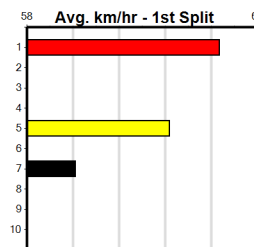

SPORTSBET WE LET THE DOGS OUT

Distance: 400m, Race Type: Maiden, Total Prizemoney: $2,535
1st: $1,680, 2nd: $520, 3rd: $260, 4th: $75

EAT MORE APPLES (2) is out of a litter that has shown talent so far and she could be the one to beat on debut here. TOUCH OF SIN (4) is out of a dam who had plenty of talent and she could be right in the finish first up here.

Watchdog Tips: **2** **4** **8** **5** **Bet:** Box Quinella 2,4,8 ($10 for 333.33%)

Form Box	Wgt	Dist	Track	Date	Time	BON	Margin	1st/2nd (Time)	PIR	Checked	Comment	W/R	Split 1	S/P	Grade	
1	MS DAISY MIKADO [M] Can be a bit too slow early, place may be best. $7.50															
	BK	Bitch	Jun-22		Sire: SIDESHOW MARJEN		Dam: LADY MIKADO		Trainer: Maria Barber (Hoddles Creek)							
	Owner(s): J AND J (SYN), M Barber, P Jones															
	Winning Distances: < 300m (0) 300 - 399m (0) 400 - 499m (0) 500 - 599m (0) 600 - 699m (0) > 700m (0)															
	Winning Weights:															
	5th (8)	28.5	350	HVL	R2	28-Jul-24	20.02	19.29	3.00L CROCODILE ROLL (19.81)	M/2	.	.	.	6.65	$23.20	MH
	8th (6)	28.6	400	WGL	R1	02-Aug-24	24.04	22.57	15.00 SHARNI'S SECRET (23.05)	M/88	.	.	.	8.87	$12.30	M
	5th (2)	29.4	300	HVL	R1	09-Aug-24	17.32	16.90	4.25L ROWDY'S BEAST (17.03)	M/3	.	.	.	4.11	$8.70	T3-M
	2nd (5)	29.3	350	HVL	R9	19-Aug-24	19.86	19.15	1.5L MINA WINGS (19.77)	M/3	.	.	.	6.69	$5.30	T3-M
	3rd (3)	29.1	350	HVL	R2	26-Aug-24	20.16	19.33	6.50L CANYA IGNITE (19.72)	M/5	.	.	.	6.80	$7.20	T3-M
6th (4)	29.3	350	HVL	R2	30-Aug-24	20.23	19.45	9.50L ALL IN OLLIE (19.60)	M/6	.	.	.	6.88	$9.10	T3-M	
6th (4)	28.8	400	WGL	R2	13-Sep-24	23.81	22.67	7.00L BLACK TYCOON (23.35)	Q/34	.	.	.	8.58	$19.40	M	
5th (8)	28.8	350	HVL	R2	20-Sep-24	20.19	19.41	7.00L SHAUN LEE ROSE (19.70)	M/2	.	.	.	6.66	$4.60	M	
Last 3 wins NOT included above																
Box History																
Bx	1st	2nd	3rd	4th	5th	6th	7th	8th								
1																
2																
3																
4																
5																
6																
7																
8																
Prize Best					$480.00											
Starts					FSH											
Trk/Dts					8-0-1-1											
APM					0-0-0-0											
*** VACANT BOX ***																
Sire: Dam: Trainer:																
Owner(s):																
Winning Distances: < 300m (0) 300 - 399m (0) 400 - 499m (0) 500 - 599m (0) 600 - 699m (0) > 700m (0)																
Winning Weights:																
Box History																
Bx	1st	2nd	3rd	4th	5th	6th	7th	8th								
1																
2																
3																
4																
5																
6																
7																
8																
Prize Best					$0											
Starts					FSH											
Trk/Dts					0-0-0-0											
APM					0-0-0-0											
TOUCH OF SIN [M] Dam had plenty of talent, betting best guide. $4.60																
BD	Bitch	Feb-23		Sire: HIGH EARNER		Dam: DEVEL SIXTEEN		Trainer: Jason Sharp (Lara)								
Owner(s): A Lie																
Winning Distances: < 300m (0) 300 - 399m (0) 400 - 499m (0) 500 - 599m (0) 600 - 699m (0) > 700m (0)																
Winning Weights:																
Box History																
Bx	1st	2nd	3rd	4th	5th	6th	7th	8th								
1																
2																
3																
4																
5																
6																
7																
8																
Prize Best					$0											
Starts					FSH											
Trk/Dts					0-0-0-0											
APM					0-0-0-0											
ALWAYS LOYAL [M] Showed some talent when placed 2 back, threat. $5.50																
BD	Bitch	Oct-22		Sire: TOMMY SHELBY		Dam: KUMBIA LASS		Trainer: Angela Langton (Anakie)								
Owner(s): CHAMPAGNE PTN (SYN), S Smith, A Langton