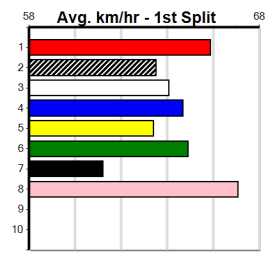

Geelong
12
9:23PM
(VIC time)

SPORTSBET EVERY DOG HAS ITS DAY

Distance: 400m, Race Type: Grade 5, Total Prizemoney: $2,925
1st: $1,950, 2nd: $600, 3rd: $300, 4th: $75

FANCY KIAARN (6) has posted top all the way wins in 2 of her last 3 starts and she may only need to step cleanly to salute again here. NIMBLE TOMMY (1) is drawn to race on the speed from the outset and looks set to be prominent throughout.

Watchdog Tips: **6** **1** **4** **3** **Bet:** **Win 6**

Form Box Wgt Dist Track Date Time BON Margin 1st/2nd (Time) PIR Checked Comment W/R Split 1 S/P Grade

1

NIMBLE TOMMY [5] **Drawn to race on the speed here, major player.** **$4.60**
BE Dog Apr-22 Sire: TOMMY SHELBY Dam: MEPUNGA REMI Trainer: Debbie Goudge (Terang)
Owner(s): M Bloom
Winning Distances: < 300m (0) 300 - 399m (1) 400 - 499m (7) 500 - 599m (0) 600 - 699m (0) > 700m (0)
Winning Weights: 29.5(1) 29.6(1) 30.1(1) 30.3(1) 30.6(2) 31.0(1) 31.3(1)

Bx	1st	2nd	3rd	4th	5th	6th	7th	8th
1	1	1						1
2					1	1	1	
3		1						2
4	1	1			2	1	1	
5	1		1					2
6	2	1	1	1				
7	1	1	1	1				
8	2		1	1				

Prize Best Starts Trk/Dts APM $18000.00 22.66(6)-30/8/24 34-8-4-5 5-1-1-1 6137

4th (8) 31.1 450 WBL R8 20-Jun-24 25.57 25.18 5.50L HOUSE OF TURBO (25.18) Q/333 . . . W 6.55 $9.20 X45
1st (1) 31.0 450 WBL R6 27-Jun-24 25.47 25.24 5.00L GRAY ELLIOT (25.81) Q/111 . . . . 6.63 $3.80 5
6th (4) 30.7 450 BAL R7 03-Jul-24 25.57 25.11 7.00L ASTON KENNEDY (25.11) M/446 . . . W 6.71 $5.60 5
3rd (6) 30.6 450 BAL R6 10-Jul-24 25.72 25.02 10.00 LAMIA MILA (25.02) M/336 . . . W 6.68 $13.70 X45
7th (3) 30.6 450 BAL R5 24-Jul-24 26.97 25.21 19.00 PEST MANAGEMENT (25.67) M/547 . . . W 6.89 $3.90 5
7th (4) 30.6 450 WBL R8 01-Aug-24 26.05 25.35 11.00 BORACAY STORM (25.35) M/457 . . . W 6.65 $18.90 X45
4th (6) 30.6 400 GEL R6 30-Aug-24 22.66 22.46 2.50L WERRIS BALE (22.49) M/34 . . . . 8.43 $7.20 5
7th (2) 30.7 400 GEL R4 06-Sep-24 23.34 22.68 7.50L HOLTORF BALE (22.84) M/57 . . . . 8.80 $2.70 5

Last 3 wins NOT included above
1st (4) 30.6 460 GEL R8 09-Mar-24 25.89 25.89 6.50L LOCHINVAR HAWK (26.31) Q/111 . . . . 6.54 $1.50 5
1st (5) 30.6 460 GEL R7 29-Mar-24 25.97 25.69 2.75L LOCHINVAR HAWK (26.16) Q/111 . . . . 6.66 $2.70 5
1st (6) 31.3 460 GEL R12 07-Jun-24 25.82 25.62 2.50L LEONI BALE (25.97) M/111 . . . SW 6.51 $2.30 X45