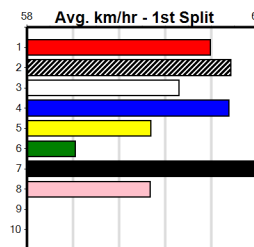

NP ELECTRICAL

Distance: 520m, Race Type: Mixed 4/5, Total Prizemoney: $3,875
1st: $2,600, 2nd: $800, 3rd: $400, 4th: $75

RUXTON FLAME (1) recorded a smart all the way win here last start and he may be the one to beat again from the gun draw. GROOVEBIRD (2) has the talent to lead or come from off the speed in this and she looks like a big danger here.

Watchdog Tips: **1** **2** **8** **4** **Bet:** **Quinella 1/2 ($10 for 1000%)**

1

RUXTON FLAME [4] **Gun draw, smart win here last start, can go close.** **$4.60**

WBK Dog **Jul-22** **Sire: FERNANDO BALE** **Dam: SILKEN** **Trainer: Jeffrey Britton (Anakie)**

Owner(s): S O'hehir

Winning Distances: < 300m (0) 300 - 399m (0) 400 - 499m (3) 500 - 599m (3) 600 - 699m (0) > 700m (0)

Winning Weights: 29.0(3) 29.1(1) 29.5(1) 29.6(1)

Rank	Sex	Age	Dist	Track	Date	Time	Margin	1st/2nd (Time)	PIR	Checked	Comment	WR	Split 1	S/P	Grade
3rd	(7)	29.2	520	GEL	R5	02-Aug-24	30.50	29.95	8.00L ASTON LORD (29.95)	M/6444	.	.	5.57	$14.60	5H
5th	(7)	29.0	515	SAN	R3	08-Aug-24	30.02	29.36	6.50L TOKYO HEIST (29.59)	M/6775	.	.	5.19	$20.20	5F
1st	(7)	29.0	515	SAN	R12	15-Aug-24	29.69	29.09	0.50L PAW ZELINI (29.71)	Q/1222	.	.	5.05	$16.40	5
3rd	(3)	29.3	525	MEA	R11	24-Aug-24	30.35	29.71	4.25L PAW KRAMER (30.07)	M/2233	.	.	5.12	$2.20	5
4th	(3)	29.3	525	MEA	R3	31-Aug-24	30.71	29.84	9.00L DEROGATIVE (30.11)	Q/2343	.	.	5.14	$11.70	5
7th	(3)	29.1	525	MEA	R12	07-Sep-24	30.55	29.55	8.50L HOLDEN BALE (29.99)	M/5457	.	.	5.26	$6.40	5
6th	(6)	29.1	525	MEA	R2	14-Sep-24	30.79	29.70	5.50L URANA ZOOM (30.42)	M/6566	.	.	5.29	$7.20	5
1st	(2)	29.6	520	GEL	R6	20-Sep-24	30.23	30.23	0.50L DISHEVELED (30.27)	Q/1111	.	.	5.34	$5.70	5

Last 3 wins NOT included above

1st	(3)	29.0	525	MEP	R9	01-May-24	30.54	29.74	0.75L HOVLAND (30.58)	M/2111	.	.	5.17	$10.60	X67H
1st	(1)	29.0	460	GEL	R2	01-Jun-24	25.99	25.64	0.75L KING ETERNAL (26.04)	Q/111	.	SW	6.57	$2.90	X67
1st	(1)	29.1	450	WBL	R6	20-Jun-24	25.69	25.18	0.75L JUST A BREW (25.73)	Q/221	.	.	6.64	$1.40	5

Box History

Bx	1st	2nd	3rd	4th	5th	6th	7th	8th
1	2				1			
2	1	2						
3	1		1	2	1			1
4		1	1					
5	1				1	1		
6					1	1	1	
7	1		2		1			
8				1	1			

Prize Best Starts Trk/Dts APM $22410.00 30.23(2)-20/9/24 26-6-1-7 2-1-0-1 14063