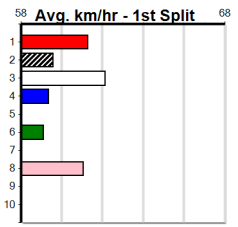

Distance: 410m, Race Type: Maiden, Total Prizemoney: \$2,535
1st: \$1,680, 2nd: \$520, 3rd: \$260, 4th: \$75

3

6:09PM

(VIC time)

Watchdog Tips:

0 0 0 0

Bet:

Form	Box	Weight	Dist	Track	Date	Time	BON	Margin	1st/2nd (Time)	PIR	Checked	Comment	W/R	Split 1	S/P	Grade
------	-----	--------	------	-------	------	------	-----	--------	----------------	-----	---------	---------	-----	---------	-----	-------