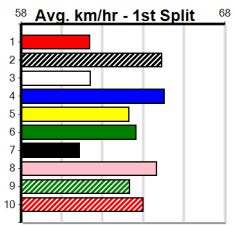

SPORTSBET SAME RACE MULTI

Distance: 410m, Race Type: Grade 5 T3, Total Prizemoney: $2,925
1st: $1,950, 2nd: $600, 3rd: $300, 4th: $75

12

9:17PM
(VIC time)

Watchdog Tips: **0 0 0 0** Bet: **0**