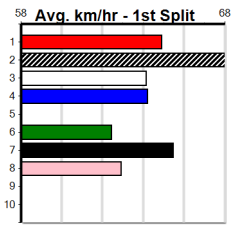

Horsham

CHS GROUP

Distance: 410m, Race Type: Grade 7, Total Prizemoney: $2,925
1st: $1,950, 2nd: $600, 3rd: $300, 4th: $75

9

8:15PM

(VIC time)

Watchdog Tips:

0 0 0 0

Bet:

Form Box Weight Dist Track Date Time BON Margin 1st/2nd (Time) PIR Checked Comment W/R Split 1 S/P Grade

1 CRANK IT [7]
BK D Nov-22 TOMMY SHELBY SHOOT TO MISS
Trainer: Garry George (Beulah)
1st (1) 29.6 410 HOR R2 27-Aug-24 23.69 23.09 0.50LNUTLEY BOY (23.71) M/11 . . . 10.66 $2.00 M
6th (6) 29.5 410 HOR R3 03-Sep-24 23.98 23.05 6.50LDEADLY DAVE (23.53) M/56 . . . 10.81 $9.90 X67
6th (5) 29.9 410 HOR R9 10-Sep-24 24.50 22.93 18.00LOUR MATE BEAR (23.26) S/87 . . . 10.87 $13.50 X67
2nd (8) 29.9 410 HOR R3 17-Sep-24 23.44 23.11 4.50LPAW ROXY (23.13) M/33 . . . 10.45 $8.50 7

Winning Boxes

1	2	3	4	5	6	7	8
1							
Prize							
Best							
Starts							
Trk/Dst							
APM							

2 DELL MISTER [7]
BE D Jan-23 ASTON RUPEE FUGACIOUS
Trainer: Trent Blacker (Mitchell Park)
2nd (2) 29.0 410 HOR R1 10-Sep-24 23.63 22.93 0.025LTYCOON JILL (23.62) Q/11 . . . 10.43 $11.00 M
1st (7) 29.0 410 HOR R2 15-Sep-24 23.66 23.03 4.50LGRANDIOSE (23.97) Q/11 . . . 10.35 $1.90 M

Winning Boxes

1	2	3	4	5	6	7	8
						1	
Prize							
Best							
Starts							
Trk/Dst							
APM							

3 ROCKING ROXY [7]
BK B Jan-22 ALLEN DEED FLO LAVA
Trainer: Kurt Howard (Woolsthorpe)
1st (8) 28.6 410 HOR R1 17-Aug-24 23.89 23.09 5.50LDECODED (24.27) Q/11 . . . 10.42 $10.50 M
7th (4) 29.0 450 WBL R5 22-Aug-24 26.07 24.98 11.00LPAW OSWALD (25.35) M/788 . . . 6.94 $75.70 X67
2nd (1) 29.0 450 BAL R5 01-Sep-24 26.28 25.55 11.00LBLACK EMU (25.55) M/352 . . . 6.79 $7.20 T3-7
3rd (3) 28.8 410 HOR R10 15-Sep-24 23.94 23.03 4.00LWISDOM BALE (23.67) Q/33 . . . 10.73 $2.90 7

Winning Boxes

1	2	3	4	5	6	7	8
							1
Prize							
Best							
Starts							
Trk/Dst							
APM							

4 FAWN DINGO (NSW)[7]
F B Jul-22 ALLEN DEED DAMARA BALE
Trainer: Brian Fothergill (Marionvale)
2nd (2) 25.8 390 SHP R1 22-Aug-24 22.44 22.33 0.75LGOSSIP GIRL (22.40) M/42 . . . 8.78 $2.10 T3-M
1st (1) 26.1 390 SHP R1 29-Aug-24 22.88 22.11 0.75LGOLDEN CHILLY (22.92) Q/11 . . . 8.75 $1.90 M
3rd (1) 26.6 390 SHP R9 05-Sep-24 22.70 22.17 5.50LHAMMER (22.32) M/75 . . . 8.90 $5.60 T3-7
2nd (2) 26.1 450 SHP R11 14-Sep-24 25.58 25.39 0.75LZAMBADA ICON (25.52) M/222 . . . 6.67 $7.60 X67

Winning Boxes

1	2	3	4	5	6	7	8
1							
Prize							
Best							
Starts							
Trk/Dst							
APM							

5 *** VACANT BOX ***
Trainer:
Owner(s):

Winning Boxes

1	2	3	4	5	6	7	8
Prize							
Best							
Starts							
Trk/Dst							
APM							

6 IVORY NARWHAL [7]
BK D Oct-22 VULTURI LALA IVORY
Trainer: Donna Knight (Talbot)
2nd (1) 33.8 350 HVL R2 30-Aug-24 19.60 19.45 0.025LALL IN OLLIE (19.60) Q/1 . . . 6.65 $4.80 T3-M
3rd (7) 33.7 300 HVL R3 04-Sep-24 16.90 16.39 4.50LFISTS WILL FLY (16.60) M/1 . . . 3.97 $5.60 MH
7th (1) 33.7 450 BAL R3 09-Sep-24 26.71 25.55 11.00LHURRICANE BERT (25.96) M/355 . . . 6.98 $2.40 T3-M
1st (6) 33.7 410 HOR R4 15-Sep-24 23.70 23.03 2.25LWALLS OF JERICHO (23.86) Q/11 . . . 10.45 $6.60 M

Winning Boxes

1	2	3	4	5	6	7	8
						1	
Prize							
Best							
Starts							
Trk/Dst							
APM							

7 UP HILL SHILOH [7]
BK B Feb-23 ASTON RUPEE UP HILL JILL
Trainer: David Geall (Lara)
4th (7) 31.3 450 BAL R4 11-Sep-24 25.92 25.18 5.00LPAW VORTEX (25.57) M/533 . . . 6.80 $8.80 M
1st (1) 31.0 410 HOR R3 15-Sep-24 23.48 23.03 8.50LBIG SUNSHINE (24.05) Q/11 . . . 10.34 $1.20 M

Winning Boxes

1	2	3	4	5	6	7	8
1							
Prize							
Best							
Starts							
Trk/Dst							
APM