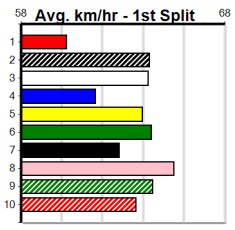

10 * NO RESERVE *****

Trainer:

Owner(s):

1	2	3	4	5	6	7	8
Prize							
Best							
Starts							
Trk/Dst							
APM							

Horsham

WATTS PRICE ACCOUNTANTS

Distance: 410m, Race Type: Grade 5 T3, Total Prizemoney: \$2,925
1st: \$1,950, 2nd: \$600, 3rd: \$300, 4th: \$75