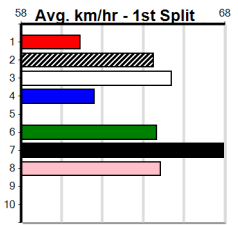

Horsham

8

7:51PM

(VIC time)

WEBBICON MARINE

Distance: 485m, Race Type: Mixed 4/5, Total Prizemoney: \$3,875
1st: \$2,600, 2nd: \$800, 3rd: \$400, 4th: \$75

Watchdog Tips:

0 0 0 0