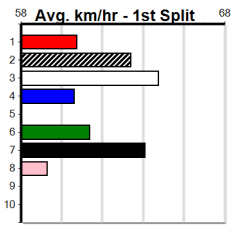

Horsham

GAP ADOPTION DAY - TOMORROW THE

Distance: 410m, Race Type: Maiden, Total Prizemoney: $2,535
1st: $1,680, 2nd: $520, 3rd: $260, 4th: $75

1

5:30PM
(VIC time)

Watchdog Tips: 0 0 0 0 **Bet:** .

Form Box Weight Dist Track Date Time BON Margin 1st/2nd (Time) PIR Checked Comment W/R Split 1 S/P Grade

1 SOUTH THAILAND [M]
WBE D Oct-22 TOMMY SHELBY LIZZIE'S ENTITY
Trainer: Donna Knight (Talbot)
3rd (3) 30.4 450 BAL R2 02-Sep-24 26.45 25.67 8.50LBEEN GIFTED (25.89) M/222 . . . 6.80 $5.60 M
4th (8) 30.1 390 BAL R1 06-Sep-24 22.91 22.42 2.25LBEAST POWER (22.76) M/34 . . . 8.69 $18.60 M
5th (5) 30.2 450 BAL R3 09-Sep-24 26.52 25.55 8.00LHURRICANE BERT (25.96) M/666 . . . 7.14 $17.50 T3-M
4th (6) 29.7 410 HOR R1 15-Sep-24 24.06 23.03 4.00LSQUEEGEE'S RIDE (23.80) M/44 . . . 10.98 $37.30 M
Owner(s): D Knight

Winning Boxes

1	2	3	4	5	6	7	8
Prize							
Best							
Starts							
Trk/Dst							
APM							

2 HUSKY SING [M]
BK B Nov-22 BERNARDO HUSKY FLYER
Trainer: Rodney Clark (Echuca Village)
6th (7) 28.2 410 HOR R1 10-Sep-24 23.96 22.93 5.00LTYCOON JILL (23.62) S/88 . . . 10.82 $12.50 M
5th (3) 28.0 410 HOR R2 15-Sep-24 24.11 23.03 6.50LDELL MISTER (23.66) S/65 . . . 10.86 $4.10 M
Owner(s): S Bailey

Winning Boxes

1	2	3	4	5	6	7	8
Prize							
Best							
Starts							
Trk/Dst							
APM							

3 ZIPPING TAMIKA (NSW)[M]
BE B Dec-22 ASTON RUPEE ZIPPING MAGDA
Trainer: Robert Camilleri (Lara)
6th (1) 28.2 450 WBL R1 05-Sep-24 26.96 25.59 17.00LCONROY PARK (25.78) M/347 . . . W 7.00 $7.10 M
2nd (3) 28.0 410 HOR R1 17-Sep-24 23.58 23.11 4.25LCRACKERJACK SCUD (23.29) M/22 . . . 10.53 $14.80 M
Owner(s): Hallinan Hallinan (SYN), M Hallinan, F Hallinan

Winning Boxes

1	2	3	4	5	6	7	8
Prize							
Best							
Starts							
Trk/Dst							
APM							

4 HARLOW'S BOY [M]
BD D May-22 FERAL FRANKY ZULU EYES
Trainer: Sophie Fitzgerald (Blakeville)
6th (7) 29.7 450 BAL R4 23-Aug-24 26.62 25.41 12.00LBLACK EMU (25.82) Q/224 . . . 6.79 $34.30 M
3rd (1) 29.4 390 BAL R2 28-Aug-24 22.99 22.24 10.00LONLY EASY (22.32) Q/23 . . . 8.66 $22.10 M
4th (8) 29.4 390 BAL R1 01-Sep-24 23.00 22.35 5.50LHIGHLAND JACK (22.63) M/53 . . . 8.78 $23.10 T3-M
Owner(s): T Monaghan

Winning Boxes

1	2	3	4	5	6	7	8
Prize							
Best							
Starts							
Trk/Dst							
APM							

5 *** VACANT BOX ***
Trainer:
Owner(s):

Winning Boxes

1	2	3	4	5	6	7	8
Prize							
Best							
Starts							
Trk/Dst							
APM							

6 FLYING TULLY (NSW)[M]
BK B Feb-22 FLYING RICCIARDO NICCALI
Trainer: Nathan Jenner (Landsborough)
8th (7) 26.0 410 HOR R1 27-Aug-24 24.87 23.09 19.00LDINOSAUR (23.60) M/88 . . . 11.66 $26.70 M
8th (6) 26.0 450 BAL R2 02-Sep-24 27.33 25.67 21.00LBEEN GIFTED (25.89) M/358 . . . V0 6.82 $47.00 M
7th (3) 26.3 390 BAL R1 11-Sep-24 23.31 22.05 11.00LRHUBARB (22.56) M/66 . . . 8.82 $108.20 M
7th (7) 26.0 410 HOR R1 15-Sep-24 24.54 23.03 11.00LSQUEEGEE'S RIDE (23.80) M/67 . . . 11.18 $83.80 M
Owner(s): V Millington

Winning Boxes

1	2	3	4	5	6	7	8
Prize							
Best							
Starts							
Trk/Dst							
APM