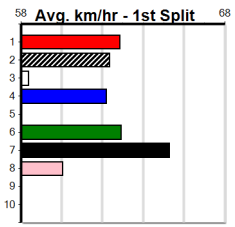

Horsham

ON-SITE ENGINEERING

Distance: 485m, Race Type: Mixed 6/7, Total Prizemoney: $3,340
1st: $2,230, 2nd: $690, 3rd: $345, 4th: $75

7

7:32PM
(VIC time)

Watchdog Tips: **0 0 0 0** Bet: **.**