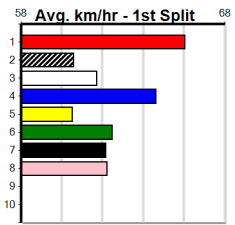

Horsham

10
8:35PM
(VIC time)

HORSHAM DOORS & GLASS

Distance: 410m, Race Type: Grade 7, Total Prizemoney: $2,925
1st: $1,950, 2nd: $600, 3rd: $300, 4th: $75

Watchdog Tips: **0 0 0 0** Bet: **.**