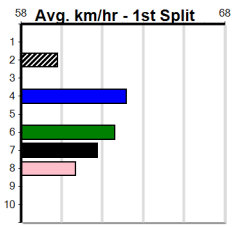

Horsham

SPORTSBET WE LET THE DOGS OUT

Distance: 410m, Race Type: Maiden, Total Prizemoney: $2,535
1st: $1,680, 2nd: $520, 3rd: $260, 4th: $75

2

5:50PM

(VIC time)

Watchdog Tips:

0 0 0 0

Bet:

Form Box Weight Dist Track Date Time BON Margin 1st/2nd (Time) PIR Checked Comment W/R Split 1 S/P Grade

1 WASN'T EASY [M]
BK B Dec-22 KOBLENZ BLACK ROBIN
Trainer: Paul Cusack (Mount Cottrell)
Owner(s): J Portelli

Winning Boxes							
1	2	3	4	5	6	7	8
Prize							
Best							
Starts							
Trk/Dst							
APM							

2 SOLAR EBONY [M]
BE B Dec-22 FERAL FRANKY SOLAR LIFE
Trainer: Victor Millington (Mt Cole)
Owner(s): V Millington

Winning Boxes							
1	2	3	4	5	6	7	8
Prize							
Best							
Starts							
Trk/Dst							
APM							

3 SUFFOLK PARK (NSW)[M]
BK D Apr-22 MY BRO FABIO SALDANA
Trainer: Donna Knight (Talbot)
Owner(s): D Knight

Winning Boxes							
1	2	3	4	5	6	7	8
Prize							
Best							
Starts							
Trk/Dst							
APM							

4 SPARKLE PANTS [M]
LTF B Aug-21 HARD STYLE RICO FAUN FLAME
Trainer: Carol Jackson (Neilborough)
Owner(s): Sparkle Racing (SYN), M Dennis, C Dennis

Winning Boxes							
1	2	3	4	5	6	7	8
Prize							
Best							
Starts							
Trk/Dst							
APM							

5 *** VACANT BOX ***
Trainer:
Owner(s):

6 BAG OF SNAGS [M]
BK D Nov-22 BERNARDO HUSKY FLYER
Trainer: Rodney Clark (Echuca Village)
Owner(s): Flora Hill butcher (SYN), R Clark, T Dargaville

Winning Boxes							
1	2	3	4	5	6	7	8
Prize							
Best							
Starts							
Trk/Dst							
APM							

7 WHIPSTICK SERENA [M]
BK B Jan-23 AUSSIE INFRARED FAUN FLAME
Trainer: Cameron Taylor (Neilborough)
Owner(s): Whipstick Kennels (SYN), C Jackson, C Taylor

Winning Boxes							
1	2	3	4	5	6	7	8
Prize							
Best							
Starts							
Trk/Dst							
APM							

8 HUSKY BAILEY [M]
BK D Nov-22 BERNARDO HUSKY FLYER
Trainer: Jennifer Torr (Myers Flat)
Owner(s): S Bailey

Winning Boxes							
1	2	3	4	5	6	7	8
Prize							
Best							
Starts							
Trk/Dst							
APM							

9 *** NO RESERVE ***
Trainer:
Owner(s):

10 *** NO RESERVE ***
Trainer:
Owner(s):