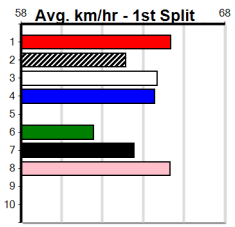

Horsham

CRYMELON KENNELS

Distance: 410m, Race Type: Grade 6, Total Prizemoney: \$2,925
1st: \$1,950, 2nd: \$600, 3rd: \$300, 4th: \$75

11

8:54PM

(VIC time)

Watchdog Tips:

0 0 0 0