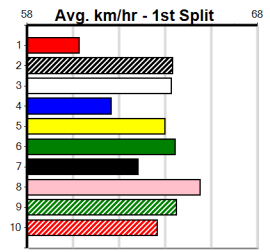

WATTS PRICE ACCOUNTANTS

Distance: 410m, Race Type: Grade 5 T3, Total Prizemoney: $2,925
1st: $1,950, 2nd: $600, 3rd: $300, 4th: $75

Watchdog Tips:

Bet:

Form Box Wgt Dist Track Date Time BON Margin 1st/2nd (Time) PIR Checked Comment W/R Split 1 S/P Grade

SYLVAN LAKE [5]

BK Bitch May-20 Sire: KONOMI Dam: CARLA ZEUS

Trainer: Suwit Bunchusri (Talbot)

Owner(s): D Knight
Winning Distances: < 300m (0) 300 - 399m (5) 400 - 499m (3) 500 - 599m (2) 600 - 699m (0) > 700m (0)

Winning Weights: 30.8(1) 31.1(1) 31.3(2) 31.4(1) 31.5(1) 31.9(1) 32.4(1) 32.7(1) 32.9(1)

Box	1st	2nd	3rd	4th	5th	6th	7th	8th
1	2	1	1	1	1	1	1	1
2	1	1	1	1	1	1	1	1
3	1	1	1	1	1	1	1	1
4	2	4	2	2	4	2	1	1
5	2	1	2	1	2	2	1	1
6	2	1	4	1	3	2	2	4
7	1	1	2	1	1	1	1	1
8	1	1	3	1	1	2	2	1

Last 3 wins NOT included above

1st (7)	31.1	390	BAL	R4	10-Jul-23	22.58	22.37	2.00L	TRENDING POWER (22.71)	M/11	.	.	.	8.62	$3.90	T3-5
1st (6)	31.5	390	BAL	R11	07-Aug-23	22.60	22.20	0.75L	WHISKY NIP (22.64)	M/32	.	.	.	8.72	$2.40	T3-5
1st (6)	32.9	390	BAL	R10	28-Oct-23	22.29	22.16	4.00L	COFFEE AND CREAM (22.56)	Q/11	.	.	.	8.55	$5.40	5

Box	1st	2nd	3rd	4th	5th	6th	7th	8th
1	2	1	1	1	1	1	1	1
2	1	1	1	1	1	1	1	1
3	1	1	1	1	1	1	1	1
4	2	4	2	2	4	2	1	1
5	2	1	2	1	2	2	1	1
6	2	1	4	1	3	2	2	4
7	1	1	2	1	1	1	1	1
8	1	1	3	1	1	2	2	1

Prize Best Starts Trk/Dts APM	Value
Prize Best Starts Trk/Dts APM	$21125.00 23.82(1)-15/4/23 82-10-9-14 2-0-0-0 2630

KENTUCKY GUS [5]

BD Dog Dec-21 Sire: HARD STYLE RICO Dam: AYIA SOPHIA

Trainer: Jeff Gorgioski (Stanhope)

Owner(s): C Gorgioski
Winning Distances: < 300m (0) 300 - 399m (5) 400 - 499m (4) 500 - 599m (0) 600 - 699m (0) > 700m (0)

Winning Weights: 34.0(2) 34.2(1) 34.7(1) 34.8(2) 34.9(1) 35.2(2)

Box	1st	2nd	3rd	4th	5th	6th	7th	8th
1	2	1	1	2	2	1	1	1
2	1	1	1	1	1	1	1	1
3	1	1	1	1	1	1	1	1
4	1	1	1	1	1	1	1	1
5	1	1	1	3	1	1	1	1
6	1	1	1	1	1	1	1	1
7	3	1	1	1	1	1	1	1
8	1	1	3	1	1	2	1	1

Last 3 wins NOT included above

1st (7)	34.0	390	BAL	R12	04-May-24	22.27	22.27	2.25L	GRANDPA (22.42)	M/11	.	.	.	8.51	$3.10	5
1st (7)	34.0	425	BEN	R10	11-May-24	24.17	24.05	0.75L	TAME THE BEAST (24.21)	M/111	.	SW	.	6.61	$2.50	5
1st (3)	34.8	410	HOR	R5	13-Jul-24	23.55	23.35	1.25L	POSIE YOU PEST (23.63)	M/33	.	.	.	10.48	$6.10	T3-5

Prize Best Starts Trk/Dts APM	Value
Prize Best Starts Trk/Dts APM	$16655.00 23.55(3)-13/7/24 37-9-1-5 1-1-0-0 7432

CIRCLE THE SPACE [5]

BK Dog Dec-21 Sire: KC AND ALL Dam: CIRCLE OF DREAMS

Trainer: Andrea Gurry (Nhill)

Owner(s): A Gurry
Winning Distances: < 300m (0) 300 - 399m (4) 400 - 499m (0) 500 - 599m (0) 600 - 699m (0) > 700m (0)

Winning Weights: 34.4(1) 34.6(1) 34.7(1) 35.1(1)

Box	1st	2nd	3rd	4th	5th	6th	7th	8th
1	2	1	1	1	1	1	1	1
2	2	1	1	1	1	1	1	1
3	1	1	1	1	1	1	1	1
4	1	1	1	1	1	1	1	1
5	1	1	1	1	1	1	1	1
6	1	1	1	1	1	1	1	1
7	1	1	1	1	1	1	1	1
8	1	1	1	1	1	1	1	1

Last 3 wins NOT included above

1st (2)	34.6	395	BGC	R2	20-Mar-24	23.22	22.66	2.00L	DAYSEA'S TIM (23.36)	1	1	.	.	.	$2.60	MH	
1st (2)	34.4	395	BGC	R4	08-May-24	23.19	22.58	1.5L	SLACK (23.29)	2	2	.	.	.	10.66	$4.80	NPN

Prize Best Starts Trk/Dts APM	Value
Prize Best Starts Trk/Dts APM	$13890.00 23.73(6)-4/6/24 32-4-7-5 9-0-1-2 5780

PALTROW BALE (NSW)[5]

WBK Bitch Oct-21 Sire: NEED MY MONEYNOW Dam: DYNA GERTIE

Trainer: Tammy Kennedy-harris (Devon M ENG BAL 2024-09-18)

Owner(s): T Kennedy-harris
Winning Distances: < 300m (0) 300 - 399m (5) 400 - 499m (2) 500 - 599m (0) 600 - 699m (0) > 700m (0)