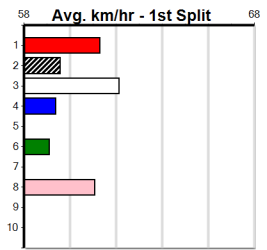

Horsham

3

6:09PM

(VIC time)

WARRACK BUTCHERY

Distance: 410m, Race Type: Maiden, Total Prizemoney: $2,535
1st: $1,680, 2nd: $520, 3rd: $260, 4th: $75

Watchdog Tips:

Bet:

Form Box	Wgt	Dist	Track	Date	Time	BON	Margin	1st/2nd (Time)	PIR	Checked	Comment	WR	Split 1	S/P	Grade

1

BELFAST SPOT [M]
WBE Dog Oct-22 Sire: TOMMY SHELBY Dam: LIZZIE'S ENTITY Trainer: Donna Knight (Talbot)
Owner(s): D Knight
Winning Distances: < 300m (0) 300 - 399m (0) 400 - 499m (0) 500 - 599m (0) 600 - 699m (0) > 700m (0)
Winning Weights:
5th (2) 31.2 450 BAL R4 23-Aug-24 26.56 25.41 11.00 BLACK EMU (25.82) Q/457 6.84 $17.10 M
7th (6) 31.3 515 SAP R1 26-Aug-24 31.17 29.43 22.00 MY HUMMINGBIRD (29.67) M/4767 5.31 $58.10 M
4th (5) 31.2 450 BAL R2 02-Sep-24 26.56 25.67 10.00 BEEN GIFTED (25.89) M/543 6.89 $5.90 M
3rd (2) 30.8 390 BAL R2 06-Sep-24 23.25 22.42 2.50L RUXTON SHINE (23.07) S/76 9.05 $5.60 M
4th (1) 30.5 425 BEN R1 11-Sep-24 25.05 24.14 3.25L ASTON GEIKO (24.82) S/764 6.99 $4.50 T3-M
7th (5) 30.8 410 HOR R2 15-Sep-24 24.36 23.03 10.00 DELL MISTER (23.66) M/77 10.86 $31.00 M
Last 3 wins NOT included above

Box History

Bx	1st	2nd	3rd	4th	5th	6th	7th	8th
1				1				
2			1		1			
3								
4								
5				1				1
6								1
7								
8								

Prize Best	$260.00
Starts	24.36(5)-15/9/24
Trk/Dts	6-0-0-1
APM	1-0-0-0
	260

2

AUNTIE AMBER [M]
BK Bitch Nov-22 Sire: BERNARDO Dam: HUSKY FLYER Trainer: Rodney Clark (Echuca Village)
Owner(s): ECHUCA SUNSHINE (SYN), R Clark, M Lord, K Tung, M Tung, B Lord
Winning Distances: < 300m (0) 300 - 399m (0) 400 - 499m (0) 500 - 599m (0) 600 - 699m (0) > 700m (0)
Winning Weights:
7th (7) 30.3 485 HOR R2 10-Sep-24 28.46 27.27 16.00 WANDERING ROGUE (27.38) M/567 6.93 $11.20 M
6th (3) 29.9 410 HOR R4 15-Sep-24 24.32 23.03 9.00L IVORY NARWHAL (23.70) S/88 11.23 $6.80 M
Last 3 wins NOT included above

Box History

Bx	1st	2nd	3rd	4th	5th	6th	7th	8th
1								
2								
3						1		
4								
5								
6								
7							1	
8								

Prize Best	$0.00
Starts	24.32(3)-15/9/24
Trk/Dts	2-0-0-0
APM	1-0-0-0
	0

3

THERMAL SMOKE [M]
BK Bitch Jan-23 Sire: AUSSIE INFRARED Dam: FAUN FLAME Trainer: Cameron Taylor (Neilborough)
Owner(s): Big Three (SYN), M Dennis, B Wright, M Bolger
Winning Distances: < 300m (0) 300 - 399m (0) 400 - 499m (0) 500 - 599m (0) 600 - 699m (0) > 700m (0)
Winning Weights:
6th (6) 27.4 390 SHP R2 02-Sep-24 23.24 21.92 9.00L SCOTT LIL DIVA (22.63) S/66 8.99 $10.90 M
6th (4) 27.1 410 HOR R2 15-Sep-24 24.16 23.03 7.50L DELL MISTER (23.66) M/56 SW 10.84 $16.20 M
Last 3 wins NOT included above

Box History

Bx	1st	2nd	3rd	4th	5th	6th	7th	8th
1								
2								
3								
4						1		
5								
6						1		
7								
8								

Prize Best	$0.00
Starts	24.16(4)-15/9/24
Trk/Dts	2-0-0-0
APM	1-0-0-0
	0