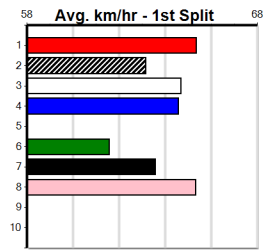

CRYMELON KENNELS

Distance: 410m, Race Type: Grade 6, Total Prizemoney: $2,925
1st: $1,950, 2nd: $600, 3rd: $300, 4th: $75

Watchdog Tips: [ ] [ ] [ ] [ ] [ ] Bet: [ ]

Form Box Wgt Dist Track Date Time BON Margin 1st/2nd (Time) PIR Checked Comment W/R Split 1 S/P Grade

KIYENG [6] BK Bitch Jul-21 Sire: BERNARDO Dam: GOLDEN CHARM
Owner(s): TWO BOWERMANS (SYN), M Bowerman, A Bowerman
Trainer: Michael Bowerman (Raglan)
Winning Distances: < 300m (0) 300 - 399m (1) 400 - 499m (1) 500 - 599m (0) 600 - 699m (0) > 700m (0)
Winning Weights: 25.8(1) 26.2(1)
Box History table and Prize Best Starts table included.

WISDOM BALE (NSW)[6] BK Bitch Jul-22 Sire: JARVIS BALE Dam: ETHLA ALLEN
Owner(s): T Kennedy-harris
Trainer: Luke Harris (Devon Meadows)
Winning Distances: < 300m (0) 300 - 399m (0) 400 - 499m (2) 500 - 599m (0) 600 - 699m (0) > 700m (0)
Winning Weights: 25.2(1) 25.9(1)
Box History table and Prize Best Starts table included.

PAW QUAIL (NSW)[6] BK Bitch Jul-22 Sire: JS FLAMIN ACE Dam: DYNA ADRIA
Owner(s): B Wheeler
Trainer: Robert Camilleri (Lara)
Winning Distances: < 300m (0) 300 - 399m (0) 400 - 499m (2) 500 - 599m (0) 600 - 699m (0) > 700m (0)
Winning Weights: 27.9(1) 28.1(1)
Box History table and Prize Best Starts table included.

PAW OLYMPIA (NSW)[6] BK Bitch Jul-22 Sire: JS FLAMIN ACE Dam: DYNA ADRIA
Owner(s): B Wheeler
Trainer: Robert Camilleri (Lara)
Winning Distances: < 300m (0) 300 - 399m (1) 400 - 499m (1) 500 - 599m (0) 600 - 699m (0) > 700m (0)
Winning Weights: 25.9(1) 26.8(1)
Box History table and Prize Best Starts table included.

*** VACANT BOX ***
Owner(s):
Trainer:
Winning Distances: < 300m (0) 300 - 399m (0) 400 - 499m (0) 500 - 599m (0) 600 - 699m (0) > 700m (0)
Winning Weights:
Box History

1

2

3

4

5