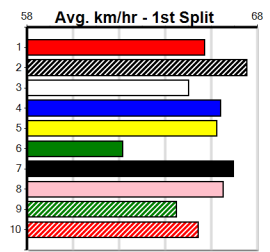

LOCKS CONSTRUCTIONS

Distance: 410m, Race Type: Mixed 4/5, Total Prizemoney: $3,360
1st: $2,250, 2nd: $690, 3rd: $345, 4th: $75

Watchdog Tips:

Bet:

Form Box	Wgt	Dist	Track	Date	Time	BON	Margin	1st/2nd (Time)	PIR	Checked	Comment	WR	Split 1	S/P	Grade

URITH BALE (NSW)[4]
BD **Bitch** **Sep-21** **Sire: JARVIS BALE** **Dam: DAITHY ALLEN** **Trainer: Shawn Fullerton (Red Cliffs)**
Owner(s): S Fullerton
Winning Distances: < 300m (0) 300 - 399m (2) 400 - 499m (5) 500 - 599m (0) 600 - 699m (0) > 700m (0)
Winning Weights: 27.6(1) 28.0(1) 28.1(2) 28.2(1) 28.4(1) 28.8(1)

Rank	Age	Wgt	Dist	Track	Date	Time	BON	Margin	1st/2nd (Time)	PIR	Checked	Comment	WR	Split 1	S/P	Grade
7th	(7)	28.6	450	BAL	R6	22-May-24	25.98	25.22	11.00	HOUSE OF TURBO (25.22)	S/777	.	.	.	.	6.91 $60.30 X45
4th	(1)	28.6	300	MBS	R3	30-Jul-24	17.06	16.69	2.25L	MERINDAH CITY (16.89)	.	.	.	.	.	4.52 $5.50 RW
3rd	(2)	28.5	342	APK	R4	05-Aug-24	20.17	19.30	4.75L	RUNAWAY MERV (19.84)	.	.	.	.	.	4.67 $6.00 5
3rd	(4)	28.6	300	MBS	R6	13-Aug-24	16.53	16.37	2.25L	LEKTRA REMI (16.37)	.	.	.	.	.	4.48 $23.00 5
1st	(6)	28.8	410	HOR	R7	17-Aug-24	23.34	23.09	1.00L	BEYOND BLESSED (23.40)	Q/11	.	.	.	.	10.26 $5.90 5
4th	(2)	28.7	395	MBS	R6	26-Aug-24	22.63	22.21	5.50L	YUMALI (22.26)	.	.	.	.	.	5.11 $5.00 SNP
3rd	(8)	29.0	455	MBR	R9	01-Sep-24	26.21	25.50	2.25L	SPRING WHISKEY (26.04)	.	.	.	.	.	8.42 $2.40 5F
6th	(7)	29.1	525	BHL	R5	08-Sep-24	31.72	30.48	18.00	LASSARD (30.48)	.	.	.	.	.	$41.00 NG

Last 3 wins NOT included above

1st	(5)	28.4	400	GEL	R8	09-Apr-24	22.46	22.46	5.50L	MISTY AMY (22.84)	M/21	.	.	.	.	8.45 $2.10 5H
1st	(8)	28.2	400	GEL	R10	16-Apr-24	22.64	22.64	1.75L	GUNAI JEDI (22.76)	M/22	.	.	.	.	8.50 $1.30 5
1st	(4)	28.1	400	GEL	R12	19-Apr-24	22.49	22.37	6.50L	LILY CRACKERS (22.93)	Q/11	.	.	.	.	8.36 $3.10 5F

Box History

Bx	1st	2nd	3rd	4th	5th	6th	7th	8th
1	1	2	2	1				
2	1	4	1	1	1			
3	1	1	1	1	1			1
4	2	1	3	2	1			
5	1							
6	1					1		
7							1	1
8	1							2

Prize Best Starts Trk/Dts APM: $20150.00, 23.34(6)-17/8/24, 38-7-8-8, 2-1-1-0, 6935