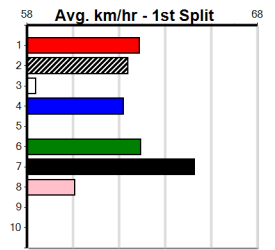

6

7

8

9

10

ON-SITE ENGINEERING

Distance: 485m, Race Type: Mixed 6/7, Total Prizemoney: \$3,340
1st: \$2,230, 2nd: \$690, 3rd: \$345, 4th: \$75

Watchdog Tips: [] [] [] [] Bet: []