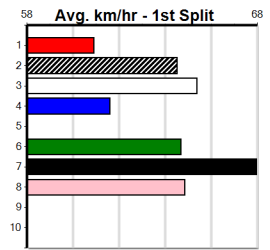

WEBBCON MARINE

Distance: 485m, Race Type: Mixed 4/5, Total Prizemoney: $3,875
1st: $2,600, 2nd: $800, 3rd: $400, 4th: $75

Watchdog Tips:

Bet:

Form Box Wgt Dist Track Date Time BON Margin 1st/2nd (Time) PIR Checked Comment WR Split 1 S/P Grade

LAKEVIEW HEATHER [5]
WF Bitch Sep-21 Sire: FERNANDO BALE Dam: LAKEVIEW GRACE
Owner(s): S Price Trainer: Tracie Price (Compton)
Winning Distances: < 300m (0) 300 - 399m (0) 400 - 499m (5) 500 - 599m (4) 600 - 699m (1) > 700m (0)
Winning Weights: 28.4(1) 29.3(1) 29.5(1) 29.7(1) 30.0(2) 30.4(1) 30.6(2) 30.7(1)
Box History table with 8 columns (1st-8th) and 8 rows (1-8).

CRACKERJACK ROB [5]
WBE Dog Feb-21 Sire: FERNANDO BALE Dam: MAXIMUM KACK
Owner(s): J Cooper Trainer: Jordan Cooper (Lethbridge)
Winning Distances: < 300m (0) 300 - 399m (1) 400 - 499m (5) 500 - 599m (3) 600 - 699m (0) > 700m (0)
Winning Weights: 31.4(1) 32.0(2) 32.4(2) 32.6(1) 32.8(1) 33.1(2)
Box History table with 8 columns (1st-8th) and 8 rows (1-8).

MICKLEJOHN [5]
BD Dog Jan-22 Sire: ANDO'S MAC Dam: MONEYPENNY
Owner(s): M Fothergill Trainer: Brian Fothergill (Marionvale)
Winning Distances: < 300m (0) 300 - 399m (1) 400 - 499m (4) 500 - 599m (2) 600 - 699m (0) > 700m (0)
Winning Weights: 32.3(1) 32.6(3) 32.9(1) 33.0(1) 33.2(1)
Box History table with 8 columns (1st-8th) and 8 rows (1-8).

LALA RAPID [5]
BD Dog May-21 Sire: KC AND ALL Dam: LALA SHIM
Owner(s): W Hartigan Trainer: Helen Hartigan (Horsham)
Winning Distances: < 300m (0) 300 - 399m (0) 400 - 499m (5) 500 - 599m (0) 600 - 699m (0) > 700m (0)
Winning Weights: 41.9(1) 42.0(1) 42.1(1) 43.0(1) 43.8(1)
Box History table with 8 columns (1st-8th) and 8 rows (1-8).

*** VACANT BOX ***
Owner(s): Trainer:
Winning Distances: < 300m (0) 300 - 399m (0) 400 - 499m (0) 500 - 599m (0) 600 - 699m (0) > 700m (0)
Winning Weights:
Box History table with 8 columns (1st-8th) and 8 rows (1-8).

1

2

3

4

5