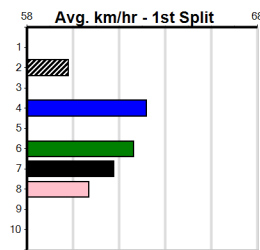

10

***** NO RESERVE *****
 Sire: Dam: Trainer:
 Owner(s):
 Winning Distances: < 300m (0) 300 - 399m (0) 400 - 499m (0) 500 - 599m (0) 600 - 699m (0) > 700m (0)
 Winning Weights:
 Box History

Distance: 410m, Race Type: Maiden, Total Prizemoney: \$2,535
1st: \$1,680, 2nd: \$520, 3rd: \$260, 4th: \$75