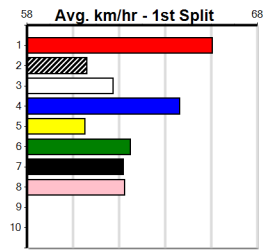

HORSHAM DOORS & GLASS

Distance: 410m, Race Type: Grade 7, Total Prizemoney: $2,925
1st: $1,950, 2nd: $600, 3rd: $300, 4th: $75

Watchdog Tips: [ ] [ ] [ ] [ ] Bet: [ ]

Form Box Wgt Dist Track Date Time BON Margin 1st/2nd (Time) PIR Checked Comment W/R Split 1 S/P Grade

SQUEEGEE'S RIDE [7] RBD Dog Jan-23 Sire: ASTON RUPEE Dam: FUGACIOUS
Owner(s): V Lenehan
Trainer: Trent Blacker (Mitchell Park)
Winning Distances: < 300m (0) 300 - 399m (0) 400 - 499m (1) 500 - 599m (0) 600 - 699m (0) > 700m (0)
Winning Weights: 30.3(1)
Box History table and Prize Best information.

HERE COMES SHAKA [7] RBD Dog Jul-22 Sire: FERAL FRANKY Dam: GAZER BALE
Owner(s): M Bewley
Trainer: Michael Bewley (Pentland Hills)
Winning Distances: < 300m (0) 300 - 399m (0) 400 - 499m (1) 500 - 599m (0) 600 - 699m (0) > 700m (0)
Winning Weights: 33.1(1)
Box History table and Prize Best information.

CLIFFORD BALE (NSW)[7] RF Dog Sep-21 Sire: ALLEN DEED Dam: DYNA KELLY
Owner(s): D Torr
Trainer: Jennifer Torr (Myers Flat)
Winning Distances: < 300m (0) 300 - 399m (0) 400 - 499m (1) 500 - 599m (0) 600 - 699m (0) > 700m (0)
Winning Weights: 31.3(1)
Box History table and Prize Best information.

TYCOON JILL [7] BK Bitch Feb-23 Sire: ASTON RUPEE Dam: UP HILL JILL
Owner(s): P Moody
Trainer: David Geall (Lara)
Winning Distances: < 300m (0) 300 - 399m (0) 400 - 499m (1) 500 - 599m (0) 600 - 699m (0) > 700m (0)
Winning Weights: 29.8(1)
Box History table and Prize Best information.

AIRBORNE SHAUN (NSW)[7] WBK Dog Aug-21 Sire: MEPUNGA BLAZER Dam: ZULU WALK
Owner(s): Powerbrokers (SYN), T Monaghan, A Appleby, b Mcmenaman, T Vanorsouw, D Connor, J Webste
Trainer: Sophie Fitzgerald (Blakeville)
Winning Distances: < 300m (0) 300 - 399m (1) 400 - 499m (0) 500 - 599m (0) 600 - 699m (0) > 700m (0)
Winning Weights: 28.0(1)
Box History table and Prize Best information.

1

2

3

4

5