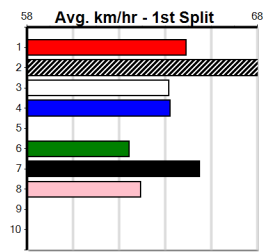

CHS GROUP

Distance: 410m, Race Type: Grade 7, Total Prizemoney: $2,925
1st: $1,950, 2nd: $600, 3rd: $300, 4th: $75

Watchdog Tips: [ ] [ ] [ ] [ ] Bet: [ ]

Table header with columns: Form Box, Wgt, Dist, Track, Date, Time, BON, Margin, 1st/2nd (Time), PIR, Checked, Comment, W/R, Split 1, S/P, Grade

CRANK IT [7]
BK Dog Nov-22 Sire: TOMMY SHELBY Dam: SHOOT TO MISS
Owner(s): H Manolitsis
Trainer: Garry George (Beulah)
Winning Distances: < 300m (0) 300 - 399m (0) 400 - 499m (1) 500 - 599m (0) 600 - 699m (0) > 700m (0)
Winning Weights: 29.6(1)
Race results table with columns: Rank, Wgt, Dist, Track, Date, Time, BON, Margin, Name, PIR, Checked, Comment, W/R, Split 1, S/P, Grade, Prize

DELL MISTER [7]
BE Dog Jan-23 Sire: ASTON RUPEE Dam: FUGACIOUS
Owner(s): V Lenehan
Trainer: Trent Blacker (Mitchell Park)
Winning Distances: < 300m (0) 300 - 399m (0) 400 - 499m (1) 500 - 599m (0) 600 - 699m (0) > 700m (0)
Winning Weights: 29.0(1)
Race results table with columns: Rank, Wgt, Dist, Track, Date, Time, BON, Margin, Name, PIR, Checked, Comment, W/R, Split 1, S/P, Grade, Prize

ROCKING ROXY [7]
BK Bitch Jan-22 Sire: ALLEN DEED Dam: FLO LAVA
Owner(s): K Howard
Trainer: Kurt Howard (Woolsthorpe)
Winning Distances: < 300m (0) 300 - 399m (0) 400 - 499m (1) 500 - 599m (0) 600 - 699m (0) > 700m (0)
Winning Weights: 28.6(1)
Race results table with columns: Rank, Wgt, Dist, Track, Date, Time, BON, Margin, Name, PIR, Checked, Comment, W/R, Split 1, S/P, Grade, Prize

FAWN DINGO (NSW)[7]
F Bitch Jul-22 Sire: ALLEN DEED Dam: DAMARA BALE
Owner(s): FOTHERGILL RACING (SYN), B Fothergill, J Fothergill, S Fothergill, J Fothergill
Trainer: Brian Fothergill (Marionvale)
Winning Distances: < 300m (0) 300 - 399m (1) 400 - 499m (0) 500 - 599m (0) 600 - 699m (0) > 700m (0)
Winning Weights: 26.1(1)
Race results table with columns: Rank, Wgt, Dist, Track, Date, Time, BON, Margin, Name, PIR, Checked, Comment, W/R, Split 1, S/P, Grade, Prize

*** VACANT BOX ***
Sire: Dam:
Owner(s):
Trainer:
Winning Distances: < 300m (0) 300 - 399m (0) 400 - 499m (0) 500 - 599m (0) 600 - 699m (0) > 700m (0)
Winning Weights: