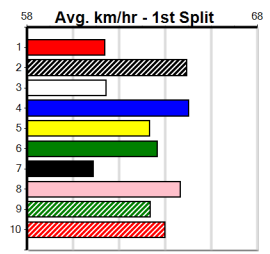

Box History

Horsham
12
9:17PM
(VIC time)

SPORTSBET SAME RACE MULTI

Distance: 410m, Race Type: Grade 5 T3, Total Prizemoney: \$2,925
1st: \$1,950, 2nd: \$600, 3rd: \$300, 4th: \$75

Watchdog Tips: **Bet:**

1