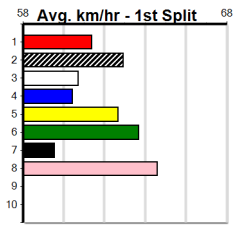

Sale

10  
2:15PM  
(VIC time)

AUSSIE SECRET @ STUD (275+ RANK)

Distance: 435m, Race Type: Mixed 6/7, Total Prizemoney: \$1,530  
1st: \$1,000, 2nd: \$320, 3rd: \$160, 4th: \$50

CHECK IT OUT (6) can race on the speed from the outset in this and she looks like she may prove hard to hold out in the run to the bend. BIG STACKS (3) produced a good straight placing last start and could challenge with any luck early.