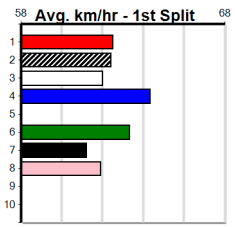

Sale

11
2:32PM
(VIC time)

INTA PLUMBING SERVICES (275+ RANK)

Distance: 435m, Race Type: Grade 6, Total Prizemoney: $1,530
1st: $1,000, 2nd: $320, 3rd: $160, 4th: $50

Watchdog Tips: 4 6 1 7 Bet: Win 4

1 MAD KEV [6] *Good turn of foot once balanced, big chance here.*
BK D May-22 SUPERIOR PANAMA **BLAZIN' REGGIE** **$4.20**
Trainer: Vanessa Johnson (Newborough)
5th (2) 30.8 525 MEP R5 28-Aug-24 30.69 29.95 6.00LLEROY'S GIRL (30.30) M/5224 . . . 5.26 $35.80 X67
2nd (4) 30.9 460 WGL R7 05-Sep-24 26.82 26.64 0.50LHIGHLAND DUKE (26.78) M/532 . . . 6.80 $5.30 X67
2nd (1) 30.7 435 SLE R9 11-Sep-24 24.54 24.22 2.75LMYALL MEG (24.36) M/322 . . . 5.26 $23.50 6G
4th (4) 30.5 435 SLE R3 22-Sep-24 25.04 24.32 7.50LBANDIT BARBIE (24.52) S/864 . . . 5.41 $17.60 X67
Owner(s): V Johnson

Winning Boxes							
1	2	3	4	5	6	7	8
			1				
Prize							
Best							
Starts							
Trk/Dst							
APM							

2 JUMBUK DENNIS [6] *Steady last start placing here, place hopes again.*
BK D Oct-22 ASTON RUPEE **TWO PHONES** **$7.50**
Trainer: Ben Joske (Yinnar South)
4th (7) 33.6 515 SAP R6 10-Jun-24 30.84 29.57 18.00LCASHING OUT (29.59) M/6544 . . . 5.23 $6.10 X67H
7th (5) 33.2 515 SAN R2 20-Jun-24 30.64 29.15 14.00CELESTIAL DAWN (29.70) M/5577 . . . 5.29 $6.20 X67F
6th (8) 33.4 435 SLE R3 26-Jun-24 25.14 24.20 7.50LPAW CHEYENNE (24.65) M/675 . . . 5.43 $3.20 6G
3rd (8) 33.1 435 SLE R5 18-Sep-24 25.12 24.68 4.75LKELLI (24.80) M/334 . . . 5.39 $2.30 T3-RW
Owner(s): B Joske

Winning Boxes							
1	2	3	4	5	6	7	8
		1	1				
Prize							
Best							
Starts							
Trk/Dst							
APM							

3 DR. KATARINA [6] *Been well beaten in her past few, looks unlikely.*
BEBD B Feb-21 FERNANDO BALE **DR. MINO** **$15.00**
Trainer: Emily McMahon (Darriman)
ST (-) 24 435 SLE R4 21-Aug-24 25.37 0.01L Trial Cleared M . . . 1of1 . . . $. ST
7th (1) 24.0 435 SLE R9 01-Sep-24 25.37 24.45 14.00LFROG MARCH (24.45) M/234 . . . 5.35 $25.20 X67
6th (4) 23.9 435 SLE R5 18-Sep-24 25.43 24.68 9.00LKELLI (24.80) M/455 . . . 5.44 $9.20 T3-RW
8th (4) 23.8 435 SLE R4 22-Sep-24 25.38 24.32 10.00LSAND DUNES (24.69) S/788 . . . 5.48 $42.90 6G
Owner(s): DOCTORS KENNELS (SYN), J McMahon, J Gill

Winning Boxes							
1	2	3	4	5	6	7	8
	1					1	
Prize							
Best							
Starts							
Trk/Dst							
APM							

4 JUST LIKE AUDREY [6] *Smart all the way winner 2 back, one to beat.*
BK B May-22 BERNARDO **MT. VIEW AUDREY** **$3.20**
Trainer: Paul Spiteri (Maffra)
4th (1) 26.7 435 SLE R3 04-Aug-24 25.10 24.36 6.00LDR. LEONI (24.69) S/323 . . . 5.52 $6.00 7
5th (3) 27.6 400 WGL R9 09-Aug-24 23.26 22.22 7.50LPROMISES TO BE (22.75) S/65 . . . 8.59 $11.60 7
1st (4) 27.4 400 WGL R2 12-Sep-24 22.87 22.86 7.00LSAND DUNES (23.33) M/11 . . . SW . . . 8.39 $15.50 T3-7
3rd (4) 28.1 400 WGL R10 19-Sep-24 22.96 22.83 2.00LGALLOPING JESSIE (22.83) M/22 . . . 8.39 $3.00 6G
Owner(s): P Spiteri

Winning Boxes							
1	2	3	4	5	6	7	8
			1			1	
Prize							
Best							
Starts							
Trk/Dst							
APM							

5 *** VACANT BOX ***
Trainer:
Owner(s):

Winning Boxes							
1	2	3	4	5	6	7	8
Prize							
Best							
Starts							
Trk/Dst							
APM