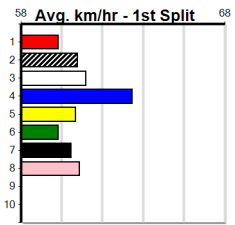

Sale

MONACELLARS (275+ RANK)

Distance: 435m, Race Type: Maiden, Total Prizemoney: $1,530
1st: $1,000, 2nd: $320, 3rd: $160, 4th: $50

2

11:54AM

(VIC time)

EPISODE FIVE (7) has produced handy placings in 2 of his last 3 starts and he looks like the one to beat in this. ALCARAZ (5) recorded a smart placing here two starts back and he could be the danger with an ounce of luck early.

Watchdog Tips:

7

5

6

4

Bet:

Win 7