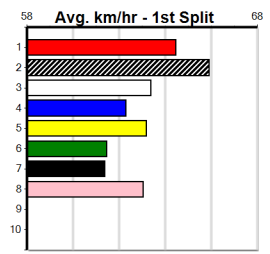

Sale
5
12:45PM
(VIC time)

CABINET CONNECTIONS (275+ RANK)

Distance: 435m, Race Type: Grade 5, Total Prizemoney: $1,530
1st: $1,000, 2nd: $320, 3rd: $160, 4th: $50

JONATHON'S DREAM (1) gets the gun draw today and he may prove hard to hold out if he can step on even terms here. STELLAR CAREER (6) is a more than capable type and will appreciate the two vacant draws underneath.

Watchdog Tips: 1 6 7 8 **Bet:** Win 1

1

JONATHAN'S DREAM [5] **Gun draw, smart placing 3 back, can go close.** **$3.20**
BKW Dog Dec-21 Sire: MY REDEEMER Dam: AVA'S DREAM
Owner(s): A Gringhuis Trainer: Arend Gringhuis (Ripplebrook)
Winning Distances: < 300m (0) 300 - 399m (3) 400 - 499m (3) 500 - 599m (0) 600 - 699m (0) > 700m (0)
Winning Weights: 33.1(1) 33.2(1) 33.6(1) 33.8(1) 33.9(1) 34.0(1)

Box	1st	2nd	3rd	4th	5th	6th	7th	8th
1	1	2						
2	1		2	1				
3			1	2	1	1	1	
4		3	2	1	1	1	2	
5	2				3			1
6	1		4	2		2	1	
7		1			1			
8	1	1	3			2	1	

Prize Best Starts Trk/Dts APM: $18510.00, 25.23(7)-19/6/24, 51-6-5-14, 2-0-0-0, 6033

2

REDGM FLYER [5] **Can show early speed but place looks best.** **$10.00**
BK Dog Dec-19 Sire: ASTON KIMETTO Dam: JULY ALLEN
Owner(s): C Mcmillan Trainer: Constance Mcmillan (Drouin)
Winning Distances: < 300m (0) 300 - 399m (7) 400 - 499m (6) 500 - 599m (0) 600 - 699m (0) > 700m (0)
Winning Weights: 29.7(1) 30.0(1) 30.5(1) 30.6(1) 30.7(1) 31.3(1) 31.4(1) 31.5(1) 31.6(1) 31.9(2) 32.0(1) 32.1(1)

Box	1st	2nd	3rd	4th	5th	6th	7th	8th
1	1	1	3	2	4			
2	2	3	3	1	5	1	1	2
3	2		1	1	1		2	1
4	2	1	2	3	3	1	2	
5	1		1	1	1	1	1	1
6	3	2	5	4	2		3	
7	1	3	2	2		1		
8	1	2	1	2	3	2	1	

Prize Best Starts Trk/Dts APM: $24168.57, 25.04(2)-14/8/24, 98-13-11-16, 3-0-0-0, 3206

3

BEFORE NOON [5] **Steady all the way win 3 back but harder here.** **$6.00**
BK Bitch Apr-20 Sire: BEAST UNLEASHED Dam: IRISIZE
Owner(s): D Williamson Trainer: Dean Williamson (Moe)
Winning Distances: < 300m (0) 300 - 399m (3) 400 - 499m (3) 500 - 599m (0) 600 - 699m (0) > 700m (0)
Winning Weights: 25.7(1) 26.0(1) 26.1(1) 26.4(2) 26.5(1)

Box	1st	2nd	3rd	4th	5th	6th	7th	8th
1	1	1	1	4	1	1	1	2
2		1	2	1		2	4	1
3		1	3	1	2	3	1	
4	1		2	5	1	3	1	
5	1	1	1		2	1	5	1
6			2	1	2		4	2
7	1	1	1	1	3	1		
8	2	2	3	2			1	2

Prize Best Starts Trk/Dts APM: $12546.25, 25.08(3)-24/1/24, 89-6-9-13, 4-0-0-0, 2484

4

JETSON EXPRESS [5] ***** SCRATCHED ***** **$3.20**
BK Bitch Oct-21 Sire: BARCIA BALE Dam: JETSON PRINCESS
Owner(s): ASHFORDS (SYN), M Di genova, A Brown, R Vaughan Trainer: Elaine Cartechini (Hallam)
Winning Distances: < 300m (0) 300 - 399m (2) 400 - 499m (2) 500 - 599m (0) 600 - 699m (0) > 700m (0)
Winning Weights: 28.3(1) 29.0(1) 29.1(1) 29.6(1)

Box	1st	2nd	3rd	4th	5th	6th	7th	8th
1	1	1	1		1			1
2	1				1			
3		1						
4							1	1
5	1	1		1		2		
6		1						
7				1		1		
8	1							2

Prize Best Starts Trk/Dts APM: $5250.00, FSH, 22-4-3-1, 0-0-0-0, 1778

5

WHISKY NINJA [5] ***** SCRATCHED ***** **$99.00**
BK Bitch Apr-21 Sire: HOOKED ON SCOTCH Dam: TINDERELLA
Owner(s): Turbo Tails (SYN), D Simpson, C Fulford Trainer: Corey Fulford (Maffra)
Winning Distances: < 300m (0) 300 - 399m (2) 400 - 499m (12) 500 - 599m (0) 600 - 699m (0) > 700m (0)
Winning Weights: 28.4(1) 28.7(1) 29.1(1) 29.2(1) 29.3(1) 29.4(1) 29.9(1) 30.0(1) 30.6(2) 30.8(1) 31.0(1) 31.1(1) 31.7(1)

Box	1st	2nd	3rd	4th	5th	6th	7th	8th
1	6	1	1		2	1	1	
2	1				1	1	4	1
3		1	2	2			1	1
4	2	2	2	2	1		1	2
5	1			2				
6	3	1	3	2	1	2	1	
7	1				5	2	3	2
8		2	2	1	5		2	

Prize Best Starts Trk/Dts APM: $30110.00, 24.61(6)-7/4/24, 87-14-8-12, 12-1-0-0, 3960