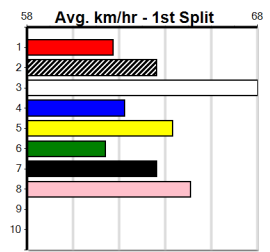

Sale
6
1:05PM
(VIC time)

MAFFRA POLY AND PUMPS (275+ RANK)

Distance: 435m, Race Type: Grade 5, Total Prizemoney: $1,530
1st: $1,000, 2nd: $320, 3rd: $160, 4th: $50

URANA MUFFIN (3) has recorded smart wins in 2 of her last 4 starts and she could be the one to beat again in this. ELLIANA (2) has class on her side and she just needs a little room in the initial stages of the race.

Watchdog Tips: [3] [2] [5] [7] **Bet:** [Win 3]

Form Box	Wgt	Dist	Track	Date	Time	BON	Margin	1st/2nd (Time)	PIR	Checked	Comment	WR	Split 1	S/P	Grade
1				POLAR TEDDY [5]			Good mid race burn in placings 2 of last 4, place.					$7.00			
WBK	Dog	Jan-22		Sire: HOUDINI BOY		Dam: MIGNON		Trainer: Steve Nagy (Traralgon)							
Owner(s): S Nagy															
Winning Distances: < 300m (0) 300 - 399m (3) 400 - 499m (1) 500 - 599m (1) 600 - 699m (0) > 700m (0)															
Winning Weights: 34.7(2) 34.8(1) 35.3(1) 35.4(1)															
1st	(7)	34.8	450	TRA	R6	15-Jul-24	25.87	25.87	0.25L	JENNA (25.88)	M/522	. . . . .	6.99	$4.70	T3-5
3rd	(2)	35.0	350	HVL	R6	21-Jul-24	19.58	19.12	1.75L	HYPERKINETIC (19.46)	M/5	. . . . .	6.79	$18.10	5
7th	(1)	34.9	350	HVL	R5	28-Jul-24	19.69	19.29	3.5L	ASTON SPRITZ (19.45)	S/8	. . . . .	6.93	$12.20	5
7th	(1)	34.2	435	SLE	R11	11-Aug-24	25.22	24.42	6.00L	ONLY PHONES (24.82)	M/777	. . . . .	5.53	$5.90	5
3rd	(1)	35.0	435	SLE	R12	21-Aug-24	25.14	24.64	2.75L	OUR YOGI (24.95)	M/533	. . . . .	5.41	$9.60	5
6th	(6)	34.6	435	SLE	R6	28-Aug-24	25.28	24.42	3.75L	DAINTREE PEDRO (25.02)	S/877	. . . . .	5.59	$6.70	5
2nd	(5)	34.7	510	SLE	R6	04-Sep-24	29.23	28.81	0.50L	SMOOTH RANGER (29.20)	M/433	. . . . .	9.38	$2.00	T3-5
5th	(7)	35.2	435	SLE	R6	18-Sep-24	25.21	24.68	3.5L	VALENCIA TILLY (24.97)	M/877	. . . . .	5.63	$3.90	T3-5
Last 3 wins NOT included above															
1st	(1)	35.3	395	TRA	R9	16-Oct-23	22.64	22.64	5.00L	DR. MIDNIGHT (22.98)	M/311	. . . . .	3.94	$8.20	7
1st	(3)	34.7	395	TRA	R9	08-Jan-24	22.24	22.24	1.75L	OHANA PAW PATROL (22.35)	M/533	. . . . .	3.91	$9.90	6G
1st	(7)	34.7	510	SLE	R4	24-Mar-24	29.08	28.72	6.50L	DUNDEE TIARA (29.52)	M/211	. . . . .	9.40	$6.60	RW

Bx	1st	2nd	3rd	4th	5th	6th	7th	8th
1	1	1	1	1	2	1	1	1
2					1	1	1	1
3	1		1	1				1
4		2	2					1
5		1	1					
6	1		1	3		3		1
7	2		2		1	1	2	
8		2	2		2	1		

Prize Best Starts	$12270.00
Trk/Dts	24.81(6)-12/5/24
APM	51-5-11 11-0-1-3 3640