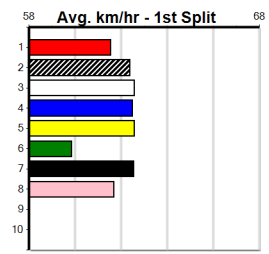

Sale
12
2:50PM
(VIC time)

SPORTSBET SAME RACE MULTI (275+RANK)

Distance: 435m, Race Type: Grade 5, Total Prizemoney: $1,530
1st: $1,000, 2nd: $320, 3rd: $160, 4th: $50

AUDACIOUS RACHEL (7) meets a steady line-up in her first run since a spell and she should be primed to fire. BE YOURSELF (4) is better than her form reads can she can work into the mix mid race. POPCORN IRA (5) has solid claims

Watchdog Tips: **7** **4** **5** **6** **Bet:** **Win 7**

1

FIRST MATE [5] *** SCRATCHED *** $3.60
BK Dog Oct-21 Sire: OUT OF RANGE Dam: TAYLOR'S CHIP
Owner(s): S Porteus
Trainer: William Majoro (Tanjil South)
Winning Distances: < 300m (0) 300 - 399m (1) 400 - 499m (2) 500 - 599m (0) 600 - 699m (0) > 700m (0)
Winning Weights: 33.3(1) 34.3(1) 34.4(1)
8th (2) 32.7 300 HVL R4 19-Jul-24 17.55 16.74 11.00 LORD PANAMA (16.84) M/5 4.11 $32.30 5
7th (1) 33.1 400 WGL R12 01-Aug-24 23.43 22.88 8.00L QUEEN MAGGIE (22.88) M/67 8.75 $11.10 5
7th (6) 32.9 400 WGL R3 08-Aug-24 23.80 22.66 9.50L CARTEL GLAMOUR (23.15) M/77 8.74 $20.00 T3-5
7th (5) 33.0 435 SLE R12 14-Aug-24 25.30 24.45 7.50L DR. ZEPELIN (24.78) M/666 5.46 $13.30 5
6th (1) 33.4 435 SLE R12 28-Aug-24 25.67 24.42 2.50L JESSICA PEARSON (25.51) M/887 5.66 $6.20 5
2nd (3) 33.1 400 WGL R12 05-Sep-24 23.62 23.16 2.25L WHY NOT BRYCE (23.47) M/54 8.65 $9.70 5
3rd (7) 32.9 435 SLE R12 11-Sep-24 24.90 24.22 2.50L DUSTY OLD ROAD (24.73) M/644 5.43 $4.60 5
4th (7) 32.8 435 SLE R5 18-Sep-24 25.20 24.68 6.00L KELLI (24.80) M/743 5.48 $15.30 T3-RW
Last 3 wins NOT included above
1st (5) 34.4 350 TRA R1 21-Feb-24 20.50 19.68 2.00L SAXON KELTON (20.62) M/71 6.92 $4.40 M
1st (4) 34.3 400 WGL R4 30-Mar-24 22.86 22.74 0.75L RAYA STAR (22.90) M/42 SW 8.55 $11.70 7
1st (8) 33.3 400 WGL R9 13-Jun-24 23.12 22.90 2.00L OUT OF CHARGE (23.25) M/24 8.59 $3.80 6G

2

HURRICANE GYPSY [5] Bks Resuming, desperately unlucky last start, tested. $12.00
BK Bitch Mar-18 Sire: SHOULDERS Dam: LOYAL MISS
Owner(s): V Sultana
Trainer: Victoria Sultana (Trafalgar East)
Winning Distances: < 300m (0) 300 - 399m (1) 400 - 499m (3) 500 - 599m (0) 600 - 699m (0) > 700m (0)
Winning Weights: 28.6(1) 28.7(1) 29.0(1) 29.1(1)
5th (8) 30.2 350 TRA R7 12-Feb-24 20.85 19.74 13.00 TARYN'S BLUE (19.94) M/55 6.88 $12.40 T3-5
8th (1) 30.4 350 TRA R7 19-Feb-24 20.95 19.80 17.00 LAKEVIEW DOZER (19.80) M/88 6.79 $86.40 T3-5
6th (2) 30.6 350 TRA R4 11-Mar-24 20.86 19.79 11.00 LILLY RUSH (20.12) M/77 6.86 $47.10 5
7th (4) 30.9 350 TRA R6 20-Mar-24 21.21 20.19 9.50L EXILED (20.56) M/67 7.06 $50.70 5
5th (1) 30.5 350 TRA R12 15-Apr-24 20.86 19.87 2.50L WOODROFFE (20.70) M/42 6.91 $38.10 5
7th (6) 30.1 395 TRA R10 22-Apr-24 23.47 22.29 14.00 SEANCE SAM (22.54) M/566 3.89 $107.60 T3-5
7th (1) 30.3 350 TRA R3 06-May-24 20.89 19.51 13.00 REDGUM FLYER (20.01) M/46 6.91 $45.00 T3-5
T (6) 30.2 435 SLE R12 24-Jul-24 0.00 24.44 . CARTEL GLAMOUR (24.82) M/788 V7 5.61 $60.60 5
Last 3 wins NOT included above
1st (1) 29.0 400 WGL R9 06-Oct-22 23.26 22.69 0.25L EBONY TARA (23.27) Q/63 SW 8.74 $3.70 T3-7
1st (5) 28.7 350 TRA R10 17-Oct-22 19.91 19.87 0.25L LILLY RUSH (19.92) M/22 6.64 $26.60 T3-6
1st (5) 28.6 400 WGL R11 29-Dec-22 23.15 22.72 0.05L PACIFIC PEARL (23.15) M/33 V7 9.06 $6.60 T3-RW