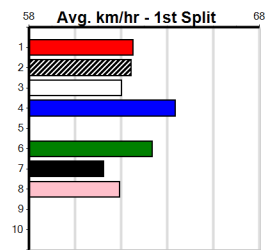

INTA PLUMBING SERVICES (275+ RANK)

Distance: 435m, Race Type: Grade 6, Total Prizemoney: $1,530
1st: $1,000, 2nd: $320, 3rd: $160, 4th: $50

JUST LIKE AUDREY (4) recorded a smart all the way win 2 starts back and she looks like the one they need to beat today. COLLINDA EXPRESS (6) can race on the speed from the outset in this and she looks set to be prominent throughout.

Watchdog Tips: **4** **6** **1** **7** **Bet:** **Win 4**

1

MAD KEV [6] **Good turn of foot once balanced, big chance here.** **$4.20**
BK Dog **May-22** **Sire: SUPERIOR PANAMA** **Dam: BLAZIN' REGGIE** **Trainer: Vanessa Johnson (Newborough)**
Owner(s): V Johnson
Winning Distances: < 300m (0) 300 - 399m (0) 400 - 499m (1) 500 - 599m (1) 600 - 699m (0) > 700m (0)
Winning Weights: 30.4(1) 31.2(1)

Bk	Dist	Track	Date	Time	BON	Margin	1st/2nd (Time)	PIR	Checked	Comment	WR	Split 1	S/P	Grade
5th (8)	30.9	525	MEP R9	07-Aug-24	30.86	29.93	14.00 NEEDFUL (29.93)	S/3555	.	.	.	5.27	$50.50 X67H	
4th (3)	30.6	525	MEP R10	14-Aug-24	30.75	29.83	8.00L PAW BRADLEY (30.20)	M/6444	.	.	.	5.26	$115.90 RW	
8th (2)	31.1	525	MEA R2	17-Aug-24	31.09	29.80	15.00 RAVEN PETER (30.07)	M/7777	.	.	.	5.50	$32.90 6G	
5th (3)	31.1	525	MEP R2	21-Aug-24	30.71	29.91	7.00L BOMB LUCA (30.23)	M/4334	.	.	.	5.21	$35.80 X67	
5th (2)	30.8	525	MEP R5	28-Aug-24	30.69	29.95	6.00L LEROY'S GIRL (30.30)	M/5224	.	.	.	5.26	$35.80 X67	
2nd (4)	30.9	460	WGL R7	05-Sep-24	26.82	26.64	0.50L HIGHLAND DUKE (26.78)	M/5322	.	.	.	6.80	$5.30 X67	
2nd (1)	30.7	435	SLE R9	11-Sep-24	24.54	24.22	2.75L MYALL MEG (24.36)	M/322	.	.	.	5.26	$23.50 6G	
4th (4)	30.5	435	SLE R3	22-Sep-24	25.04	24.32	7.50L BANDIT BARBIE (24.52)	S/864	.	.	.	5.41	$17.60 X67	

Last 3 wins NOT included above

1st	(7)	31.2	400	WGL R2	16-May-24	23.24	22.71	1.00L MY BLAZE (23.30)	M/11	.	SW	8.65	$3.90 T3-M
1st	(4)	30.4	525	MEP R9	26-Jun-24	30.46	30.08	0.25L VITAL STEP (30.47)	M/1111	.	SW	5.17	$78.40 7

Box History

Bx	1st	2nd	3rd	4th	5th	6th	7th	8th
1								
2								
3				1	1			1
4	1	3	1	2				
5			1			2		
6				3				1 1
7	1			1			2	
8		1	3	2	1			1

Prize Best			$7145.00
Starts		24.54(1)-11/9/24	
Trk/Dts		37-2-6-7	
APM		5-0-1-2	3776

2

JUMBOK DENNIS [6] **Steady last start placing here, place hopes again.** **$7.50**
BK Dog **Oct-22** **Sire: ASTON RUPEE** **Dam: TWO PHONES** **Trainer: Ben Joske (Yinnar South)**
Owner(s): B Joske
Winning Distances: < 300m (0) 300 - 399m (0) 400 - 499m (1) 500 - 599m (1) 600 - 699m (0) > 700m (0)
Winning Weights: 33.2(1) 33.6(1)

Bk	Dist	Track	Date	Time	BON	Margin	1st/2nd (Time)	PIR	Checked	Comment	WR	Split 1	S/P	Grade
1st (3)	33.2	435	SLE R1	19-May-24	25.03	24.45	0.25L SAND DUNES (25.04)	M/432	.	.	.	5.50	$8.90 M	
5th (8)	33.4	515	SAN R1	24-May-24	30.50	29.17	8.50L WILD SERENA (29.92)	M/4455	.	.	.	5.21	$24.30 RW	
4th (1)	33.4	515	SAN R1	30-May-24	30.49	29.95	2.00L AKELA JUDDO (30.36)	Q/3223	.	.	.	5.33	$4.60 7	
1st (4)	33.6	515	SAN R1	06-Jun-24	29.95	29.50	0.75L MITZI ROCKS (29.99)	Q/2111	.	V3	.	5.19	$4.50 7	
4th (7)	33.6	515	SAP R6	10-Jun-24	30.84	29.57	18.00 CASHING OUT (29.59)	M/6544	.	.	.	5.23	$6.10 X67H	
7th (5)	33.2	515	SAN R2	20-Jun-24	30.64	29.15	14.00 CELESTIAL DAWN (29.70)	M/5577	.	.	.	5.29	$6.20 X67F	
6th (8)	33.4	435	SLE R3	26-Jun-24	25.14	24.20	7.50L PAW CHEYENNE (24.65)	M/675	.	.	.	5.43	$3.20 6G	
3rd (8)	33.1	435	SLE R5	18-Sep-24	25.12	24.68	4.75L KELLI (24.80)	M/334	.	.	.	5.39	$2.30 T3-RW	

Last 3 wins NOT included above

Prize Best	Starts	Trk/Dts	APM
			$8800.00
		24.93(3)-8/5/24	
		10-2-0-2	
		5-1-0-2	4641