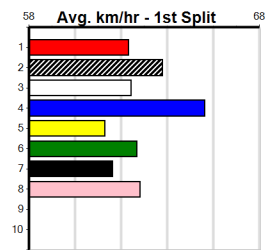

Sale

7

1:21PM

(VIC time)

FLYING COLOURS TRAVEL (275+ RANK)

Distance: 435m, Race Type: Grade 5, Total Prizemoney: $1,530
1st: $1,000, 2nd: $320, 3rd: $160, 4th: $50

HEAVY METAL (4) can set the tempo soon after box rise in this and he may prove hard to reel in if he finds the arm. LAKEVIEW JACK (7) recorded a good win from this exact box 4 starts back and he could be the main danger here.

Watchdog Tips: **4** **7** **8** **1** **Bet:** **Win 4**

1

UNSURPASSED [5] Comes into calculations from this draw. **$6.50**

BK Dog Aug-21 Sire: BEWILDERING Dam: MISS DEE MEADOWS Trainer: Steven Van oirschot (Moe South)

Owner(s): S Van oirschot
Winning Distances: < 300m (0) 300 - 399m (0) 400 - 499m (3) 500 - 599m (0) 600 - 699m (0) > 700m (0)

Winning Weights: 31.7(1) 32.4(1) 32.6(1)

Box	1st	2nd	3rd	4th	5th	6th	7th	8th
1	1	1	3	2				
2		2		2		1		
3	1			1	1			
4	1	1	2	2		1	1	
5					1	3	2	
6		1			1			
7		4	1	1	1	2		
8		1	2	2			1	1

Prize Best Starts Trk/Dts APM: $10300.00, 25.63(5)-28/8/24, 50-3-10-8, 1-0-0-0, 3783

2

SHE'S VERSACE [5] Better than her form may suggest, must respect. **$10.00**

BE Bitch May-22 Sire: ZIPPING GARTH Dam: DREAMY EYES Trainer: Judy Brereton (Tanjil South)

Owner(s): Eye Candy (SYN), C Wilk, K Gorman
Winning Distances: < 300m (0) 300 - 399m (2) 400 - 499m (1) 500 - 599m (1) 600 - 699m (0) > 700m (0)

Winning Weights: 27.1(2) 27.8(1) 27.9(1)

Box	1st	2nd	3rd	4th	5th	6th	7th	8th
1	1	1	1	2			2	
2	1	2	1		1	1		
3			1	1	1			
4				3	4	1	1	
5	1			1	1			
6	1	1				3	1	
7		2		2	2			1
8						1		

Prize Best Starts Trk/Dts APM: $6790.00, 25.13(1)-18/9/24, 41-4-6-2, 4-0-0-0, 2690

3

THAI MOGWAI [5] Smart win 4 starts back, place hopes with luck. **$12.00**

BK Dog Oct-21 Sire: BARCIA BALE Dam: ZIPPING JAMIE Trainer: Kathrynne Tabb (Lara)

Owner(s): S Randle
Winning Distances: < 300m (0) 300 - 399m (4) 400 - 499m (2) 500 - 599m (0) 600 - 699m (0) > 700m (0)

Winning Weights: 31.6(1) 32.3(2) 32.4(1) 32.5(1) 32.8(1)

Box	1st	2nd	3rd	4th	5th	6th	7th	8th
1	1	1						
2	1	1		1	1			
3	1					2		
4			1	1	2	2	1	
5	1			2	1	2		1
6			1				2	1
7		1		4	1	1		
8	2	1		1	1		1	1

Prize Best Starts Trk/Dts APM: $8403.57, FSH, 46-6-3-2, 0-0-0-0, 2650

4

HEAVY METAL [5] Can set the tempo early in this, hard to catch. **$4.20**

BD Dog Aug-21 Sire: ORSON ALLEN Dam: ZIPPING POPPY Trainer: Kate Gorman (Tanjil South)

Owner(s): Eye Candy (SYN), C Wilk, K Gorman
Winning Distances: < 300m (0) 300 - 399m (6) 400 - 499m (3) 500 - 599m (0) 600 - 699m (0) > 700m (0)

Winning Weights: 30.0(1) 30.2(2) 30.4(1) 30.9(1) 31.0(2) 31.1(1) 31.5(1)

Box	1st	2nd	3rd	4th	5th	6th	7th	8th
1	1	1	2	1	1			1
2		2	1	2	4	1		1
3	1	1					1	1
4	1	1		2	1			
5		1	1		4	1	2	
6	2		1					
7	2	2	1	1		2	1	1
8	2	2		2	1			2

Prize Best Starts Trk/Dts APM: $19310.63, 24.89(8)-14/1/24, 62-9-10-6, 12-0-1-0, 5887

5

DAINTREE VISION [5] Racing well, good win here 2 back, keep safe. **$5.00**

F Dog Apr-22 Sire: FERNANDO BALE Dam: PERSIAN GODDESS Trainer: Maria Musselwhite (Lindenow)

Owner(s): M Musselwhite
Winning Distances: < 300m (0) 300 - 399m (0) 400 - 499m (3) 500 - 599m (0) 600 - 699m (0) > 700m (0)

Winning Weights: 29.0(1) 30.1(1) 30.3(1)

Box	1st	2nd	3rd	4th	5th	6th	7th	8th
1	1							
2			1					2
3						1		
4	2		1					2
5			2	1	1	1		
6				1	1			
7					1	1		
8		2		1	1		1	

Prize Best Starts Trk/Dts APM: $5300.00, 24.65(1)-11/9/24, 22-3-0-6, 9-3-0-2, 2643