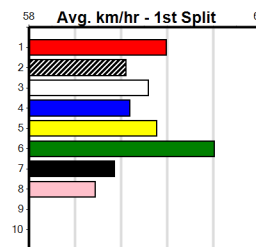

Sale

8

1:40PM

(VIC time)

BSG AUSTRALIA (275+ RANK)

Distance: 510m, Race Type: Grade 5, Total Prizemoney: $1,740
1st: $1,150, 2nd: $360, 3rd: $180, 4th: $50

BUSTER'S DREAM (3) can show good early speed in his races and he looks like the one to beat here after his solid last start win. SWEET KATHLENE (6) regained some confidence last time and she will be fairly strong in the closing stages.

Watchdog Tips: **3** **6** **4** **8** **Bet:** **Win 3**

1

ASTON MEAD [5] ***** SCRATCHED ***** **$10.00**

BK Dog **Aug-20** Sire: **ASTON KIMETTO** Dam: **ASTON LELANI** Trainer: **Simon Mallia (Nyora)**

Owner(s): **S Mallia**

Winning Distances: **< 300m (0) 300 - 399m (0) 400 - 499m (3) 500 - 599m (1) 600 - 699m (1) > 700m (0)**

Winning Weights: **35.9(1) 36.6(1) 36.9(1) 38.1(1) 38.2(1)**

Box	1st	2nd	3rd	4th	5th	6th	7th	8th
1	2		2	1				1
2	1	1	2	1	1			1
3	1	1	2	2	3	1		
4			1	2	3	1	1	1
5					2	2	1	1
6		1					1	1
7	1	2	1	1	1	2	2	
8		2	1	1	1	2	2	

Prize Best Starts Trk/Dts APM: $13977.50, 29.42(3)-4/9/24, 61-5-7-7, 2-0-0-0, 1246

2

TEDDY BOX (QLD)[5] ***** SCRATCHED ***** **$3.60**

RBD Dog **Dec-20** Sire: **FERNANDO BALE** Dam: **OFF AND ON** Trainer: **Peter Kelly (Longwarry North)**

Owner(s): **That's Special (SYN), R Kelly, B Bottkos, T Miller**

Winning Distances: **< 300m (0) 300 - 399m (4) 400 - 499m (11) 500 - 599m (2) 600 - 699m (0) > 700m (0)**

Winning Weights: **30.6(1) 30.7(2) 30.9(1) 31.1(2) 31.4(1) 31.7(3) 31.8(2) 31.9(1) 32.0(2) 32.1(2) 32.2(1) 32.3(1)**

Box	1st	2nd	3rd	4th	5th	6th	7th	8th
1	1	3	1			1	1	
2	3		1	2	1	1	1	
3	2			3	2	1		
4	6	1	3	1	2	2	2	
5	2	1	4		2		2	
6	2	2	2	3		2	1	1
7	2	1	2	1	3		2	
8	1	1	2	3	2	2	1	2

Prize Best Starts Trk/Dts APM: $65818.75, 29.21(8)-12/5/24, 91-19-9-11, 2-0-0-0, 7052

3

BUSTER'S DREAM [5] **Good early, solid last start winner, one to beat.** **$2.60**

BKW Dog **Dec-21** Sire: **MY REDEEMER** Dam: **AVA'S DREAM** Trainer: **Arend Gringhuis (Ripplebrook)**

Owner(s): **A Gringhuis**

Winning Distances: **< 300m (0) 300 - 399m (2) 400 - 499m (3) 500 - 599m (0) 600 - 699m (0) > 700m (0)**

Winning Weights: **32.1(1) 32.3(2) 32.5(1) 32.6(1)**

Box	1st	2nd	3rd	4th	5th	6th	7th	8th
1		1		1	1	2		
2				1		2		
3			1		1			
4	1				1		1	
5	2							
6		1		2	1			1
7				1	1	1		
8	2	3		1	1			

Prize Best Starts Trk/Dts APM: $7655.00, FSTD, 32-5-5-1, 0-0-0-0, 2913

4

FLYING BUTCHER [5] **Relies on some luck but has enough talent, threat.** **$3.60**

BK Dog **Apr-21** Sire: **MY REDEEMER** Dam: **FLYING SMOOTH** Trainer: **Peter Kelly (Longwarry North)**

Owner(s): **P Kelly**

Winning Distances: **< 300m (0) 300 - 399m (1) 400 - 499m (1) 500 - 599m (4) 600 - 699m (0) > 700m (0)**

Winning Weights: **31.4(2) 31.7(1) 31.9(1) 32.0(1) 32.8(1)**

Box	1st	2nd	3rd	4th	5th	6th	7th	8th
1		1	3					
2		2				4		2
3	2	1		1	2			1
4	2	1			1			
5						1	1	1
6	1	2			2	1		
7			1	3				1
8			1	3		2		

Prize Best Starts Trk/Dts APM: $25433.57, 29.63(7)-9/6/24, 43-6-9-2, 3-0-0-0, 1250

5

YOU'RE IN LUCK [5] **Well below best of late, needs to improve here.** **$15.00**

BD Bitch **Mar-21** Sire: **MOREIRA** Dam: **DASH TA FAME** Trainer: **Lina Repici (Hampton Park)**

Owner(s): **L Repici**

Winning Distances: **< 300m (0) 300 - 399m (2) 400 - 499m (1) 500 - 599m (3) 600 - 699m (0) > 700m (0)**

Winning Weights: **23.9(1) 24.2(1) 24.4(2) 24.6(2)**

Box	1st	2nd	3rd	4th	5th	6th	7th	8th
1	1		5	1	3			3
2			3		2	5		2
3	1	2	3	2	1			2
4	2	3	2	1	2	3	1	
5	4	1	2	4	2	2	2	
6	1	1	1	3	1	1	1	4
7	1	1	1	3	2	1		
8	1	3	5	2	2	4	2	

Prize Best Starts Trk/Dts APM: $18050.00, 29.29(6)-27/5/24, 110-6-14-21, 3-1-0-0, 3419