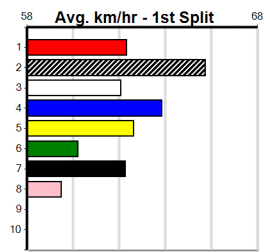

Sale

3

12:10PM

(VIC time)

ROTTI SECURITY (275+ RANK)

Distance: 435m, Race Type: Grade 7, Total Prizemoney: $1,530
1st: $1,000, 2nd: $320, 3rd: $160, 4th: $50

COSMIC REWARD (2) recorded a good Warragul win two starts back and he looks like the one to beat in a race of this nature. SECRETS WITHOUT (3) has shown good early speed in her recent outings and she could be prominent throughout in this.

Watchdog Tips: **2** **3** **8** **6** **Bet:** **Quinella 2/3 ($10 for 1000%)**

Form Box Wgt Dist Track Date Time BON Margin 1st/2nd (Time) PIR Checked Comment W/R Split 1 S/P Grade

1

HE'S A ROCK [7] Resuming, handy win here 2 starts back, respect. **$6.50**
BK Dog Aug-22 Sire: KINLOCH BRAE Dam: RED ROCKS Trainer: Brett Mackie (Tooradin)
Owner(s): Just Ownership Group (SYN), J Crisp, R Richards
Winning Distances: < 300m (0) 300 - 399m (0) 400 - 499m (1) 500 - 599m (0) 600 - 699m (0) > 700m (0)
Winning Weights: 35.8(1)

Box	1st	2nd	3rd	4th	5th	6th	7th	8th
1								
2								
3								
4								
5								
6								
7								
8								

Prize Best Starts Trk/Dts APM $1940.00 25.01(8)-23/6/24 4-1-0-1 1-1-0-0 1164

2

COSMIC REWARD [7] Good Warragul win 2 starts back, can go close. **$3.60**
BK Dog Sep-22 Sire: COSMIC RUMBLE Dam: REAL REWARD Trainer: Peter Presutto (Devon Meadows)
Owner(s): Three Little Pigs and The Big Bad Wolf (SYN), J Presutto, P Presutto, A Presutto, D Presutto
Winning Distances: < 300m (0) 300 - 399m (0) 400 - 499m (1) 500 - 599m (0) 600 - 699m (0) > 700m (0)
Winning Weights: 29.9(1)

Box	1st	2nd	3rd	4th	5th	6th	7th	8th
1								
2	1							
3								
4								
5								
6								
7								
8								

Prize Best Starts Trk/Dts APM $1755.00 FSH 3-1-0-0 0-0-0-0 1755

3

SECRETS WITHOUT [7] Shown good early speed in recent times, danger. **$5.50**
BK Bitch Apr-22 Sire: HARD STYLE RICO Dam: POPPY TALK Trainer: Peter Schofield (Hazelwood)
Owner(s): P Schofield
Winning Distances: < 300m (0) 300 - 399m (0) 400 - 499m (1) 500 - 599m (0) 600 - 699m (0) > 700m (0)
Winning Weights: 24.9(1)

Box	1st	2nd	3rd	4th	5th	6th	7th	8th
1								
2								
3								
4								
5								
6								
7								
8								

Prize Best Starts Trk/Dts APM $1555.00 24.96(2)-14/8/24 7-1-0-3 3-0-0-2 1212

4

TILLY GIRL [7] Tough draw, can be one paced, needs to step. **$10.00**
BD Bitch May-22 Sire: MY REDEEMER Dam: PLEACH Trainer: Billy Stockdale (Fulham)
Owner(s): R Douch
Winning Distances: < 300m (0) 300 - 399m (0) 400 - 499m (1) 500 - 599m (0) 600 - 699m (0) > 700m (0)
Winning Weights: 26.3(1)

Box	1st	2nd	3rd	4th	5th	6th	7th	8th
1								
2								
3								
4								
5								
6								
7								
8								

Prize Best Starts Trk/Dts APM $3215.00 24.87(5)-18/9/24 10-1-3-1 4-1-1-1 2151

5

TARGET TIME [7] Steady placings in 2 of last 3, place hopes again. **$7.00**
BK Dog Jun-22 Sire: ASTON DEE BEE Dam: MIA'S HAND Trainer: Donna Dean (Nyora)
Owner(s): R Haines
Winning Distances: < 300m (0) 300 - 399m (1) 400 - 499m (0) 500 - 599m (0) 600 - 699m (0) > 700m (0)
Winning Weights: 30.9(1)

Box	1st	2nd	3rd	4th	5th	6th	7th	8th
1								
2	1							
3								
4								
5								
6								
7								
8								

Prize Best Starts Trk/Dts APM $2320.00 25.13(7)-18/9/24 6-1-2-0 2-0-1-0 1184