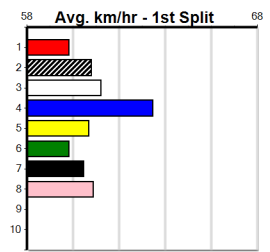

Sale

2

11:54AM

(VIC time)

MONACELLARS (275+ RANK)

Distance: 435m, Race Type: Maiden, Total Prizemoney: $1,530
1st: $1,000, 2nd: $320, 3rd: $160, 4th: $50

EPISODE FIVE (7) has produced handy placings in 2 of his last 3 starts and he looks like the one to beat in this. ALCARAZ (5) recorded a smart placing here two starts back and he could be the danger with an ounce of luck early.

Watchdog Tips: **7** **5** **6** **4** **Bet:** Win 7

1

HURRICANE ELSIE [M] **Yet to place in 16 attempts, needs it easier.** **$41.00**
BK Bitch Apr-22 Sire: ZACK MONELLI Dam: JOSIE'S ENTITY Trainer: Joseph Sultana (Trafalgar East)
Owner(s): J Sultana
Winning Distances: < 300m (0) 300 - 399m (0) 400 - 499m (0) 500 - 599m (0) 600 - 699m (0) > 700m (0)
Winning Weights:
7th (1) 25.9 350 HVL R2 30-Jul-24 20.72 19.56 11.00 TEAM FARRIER (20.02) M/7 . . . . . 6.97 $47.20 T3-M
7th (1) 25.7 400 WGL R3 01-Aug-24 23.99 22.88 14.00 BALANCED (23.02) Q/88 . . . . . 9.04 $48.40 M
7th (4) 26.1 300 HVL R1 12-Aug-24 17.88 16.88 11.00 I'M FLYING (17.15) S/6 . . . . . 4.25 $20.20 M
7th (4) 26.3 350 HVL R9 19-Aug-24 20.65 19.15 13.00 MINA WINGS (19.77) M/8 . . . . . 6.99 $162.80 T3-M
8th (1) 26.4 435 SLE R1 28-Aug-24 26.21 24.42 20.00 COLLINDA EXPRESS (24.83) M/888 . . . . . 5.68 $35.10 M
8th (4) 26.1 435 SLE R2 04-Sep-24 25.79 24.62 14.00 BOMB MARVIN (24.83) M/788 . . . . . 5.50 $86.10 T3-M
6th (5) 26.2 435 SLE R2 11-Sep-24 25.85 24.22 20.00 RECKLESS (24.51) M/777 . . . . . 5.53 $27.40 M
8th (1) 26.0 435 SLE R1 18-Sep-24 25.86 24.68 14.00 SELECT RONAN (24.92) M/888 . . . . . 5.62 $35.80 T3-M
Last 3 wins NOT included above

Box History

Bx	1st	2nd	3rd	4th	5th	6th	7th	8th
1							2	2
2								
3						2		
4						1	3	1
5						1	2	1
6								
7								
8							1	

Prize Best	$0.00
Starts	25.79(4)-4/9/24
Trk/Dts	16-0-0-0
APM	5-0-0-0
	0

2

ASTON HONCHO [M] **Yet to fire in his 4 starts, may need more time.** **$7.00**
WBK Dog Jan-22 Sire: FERNANDO BALE Dam: ASTON ULTRA Trainer: Corey Mackie (Tooradin)
Owner(s): C Mackie
Winning Distances: < 300m (0) 300 - 399m (0) 400 - 499m (0) 500 - 599m (0) 600 - 699m (0) > 700m (0)
Winning Weights:
5th (6) 32.4 300 HVL R2 13-Dec-23 17.45 16.63 8.50L LITTLE MISS ENVY (16.89) M/7 . . . . . 4.08 $14.70 M
6th (3) 32.4 390 SHP R9 18-Dec-23 22.81 21.53 11.00 GO FOR GOLD (22.10) S/66 . . . . . 8.74 $36.50 M
5th (7) 30.8 320 WAG R3 07-Jun-24 19.06 18.23 12.00 SWEET BEGONIA (18.23) . . . . . $9.50 M
6th (5) 32.7 435 SLE R2 18-Sep-24 25.83 24.68 10.00 SONGKRAN (25.13) M/776 . . . . . 5.59 $8.50 T3-M
Last 3 wins NOT included above

Box History

Bx	1st	2nd	3rd	4th	5th	6th	7th	8th
1								
2								
3						1		
4								
5						1		
6						1		
7								
8								

Prize Best	$0.00
Starts	25.83(5)-18/9/24
Trk/Dts	4-0-0-0
APM	1-0-0-0
	0