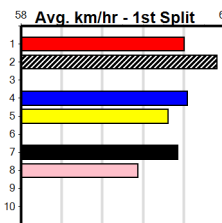

SPORTSBET GO THE BLUE DOG

Distance: 595m, Race Type: Mixed 4/5, Total Prizemoney: $4,445
1st: $2,990, 2nd: $920, 3rd: $460, 4th: $75

4

7:54PM

(VIC time)

DEWANA FERNANDO (2) holds a class edge and should lead throughout here. DEWANA SCOTH (7) is as talented as the top elect but will need luck going into the first bend. STELLA GIRL (4) will be strong over the concluding stages.

Watchdog Tips:

2

7

4

1

Bet:

Win 2

Form Box Weight Dist Track Date Time BON Margin 1st/2nd (Time) PIR Checked Comment W/R Split 1 S/P Grade

1 DOUBLE DENIM [5] *Comes into calculations off this draw.* **$10.00**

BE B Dec-21 BERNARDO ON THE RUNWAY

Trainer: Matthew Clark (Briagolong)

6th (4)	26.1	435	SLE	R6	31-Mar-24	25.09	24.45	9.00	LMYALL RAY (24.47)	M/255	.	.	.	5.32	$10.70	X45
5th (2)	26.4	460	WGL	R7	09-Apr-24	26.30	25.60	10.00	LPEAKY JOE (25.60)	S/656	.	.	.	6.84	$12.20	5H
8th (5)	26.7	460	WGL	R8	02-Aug-24	26.55	25.82	7.50	LTRICKSTER'S HALO (26.03)	Q/468	.	.	.	6.61	$10.10	X45
8th (4)	26.3	500	BEN	R8	16-Aug-24	28.57	28.00	8.50	LGRAND TOURER (28.00)	Q/148	.	.	.	6.48	$61.10	X45

Owner(s): L Smith

Winning Boxes

1	2	3	4	5	6	7	8
		2				3	1
Prize	$18,780.00						
Best	35.41						
Starts	20-6-2-2						
Trk/Dst	1-0-0-0						
APM	$3616						

2 DEWANA FERNANDO [4] *Class edge, looks the leader, hard to catch.* **$1.90**

BK D Nov-20 FERNANDO BALE DEWANA DIMIE

Trainer: Brendan Dewan (Carrum Downs)

2nd (3)	32.4	595	SAN	R8	15-Aug-24	34.52	34.45	1.00	LVINCENT BALE (34.45)	M/3342	.	.	.	9.30	$40.50	X45
2nd (1)	32.6	595	SAN	R8	22-Aug-24	34.32	34.19	2.00	LDRILL SERGEANT (34.19)	M/2222	.	.	.	9.41	$9.40	5
2nd (1)	32.9	595	SAP	R8	26-Aug-24	34.04	33.98	1.00	LHOT ASHES (33.98)	M/3222	.	.	.	9.24	$1.70	X45
5th (8)	33.6	595	SAN	R6	05-Sep-24	34.79	34.37	6.00	LDEDALUS DIGGLE (34.37)	M/5665	.	.	.	9.32	$7.80	X45

Owner(s): DOZUS TWO (SYN), B Dewan, M Dewan

Winning Boxes

1	2	3	4	5	6	7	8
6	1	2	2	1			3
Prize	$84,690.00						
Best	34.04						
Starts	66-15-10-11						
Trk/Dst	20-1-6-5						
APM	$19983						

3 *** VACANT BOX ***

Trainer:
Owner(s):

4 STELLA GIRL [5] *Handy stayer, can run home into a placing.* **$7.50**

BK B Aug-20 ORSON ALLEN MEPUNGA MIDGET

Trainer: Clint Capuano (Anakie)

5th (7)	26.1	660	BAL	R8	07-Aug-24	38.98	38.32	9.50	LWINDSOR GIRL (38.32)	M/4445	.	.	.	13.23	$14.80	5
4th (7)	26.1	730	MEA	R8	17-Aug-24	42.94	42.67	4.00	LMEPUNGA SURPRISE (42.67)	M/3333	.	.	.	5.03	$29.60	5
4th (3)	26.2	680	GEL	R6	23-Aug-24	40.04	39.32	11.00	LELLA'S BABE (39.32)	M/6544	.	.	.	18.99	$23.40	5
3rd (4)	26.2	715	SAN	R4	05-Sep-24	42.48	41.91	8.50	LWILD CASH (41.91)	M/5543	.	.	.	6.42	$5.10	5

Owner(s): A Rippon

Winning Boxes

1	2	3	4	5	6	7	8
2	2	1	1	1			3
Prize	$77,822.50						
Best	34.66						
Starts	96-9-13-18						
Trk/Dst	3-0-0-1						
APM	$9329