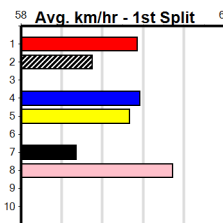

THR33 SERIES HT4

10

9:55PM

(VIC time)

Distance: 515m, Race Type: Grade 5 Tier 3 Heat , Total Prizemoney: $3,340
1st: $2,230, 2nd: $690, 3rd: $345, 4th: $75

QUICK BISCUIT (5) was placed in a much stronger race here two starts back and will find this more to his liking. IDYLLIC LUTHER (4) has had no luck in recent runs and could be the big improver. AMAZED BY YOU (1) can work home into a minor placing.

Watchdog Tips: **5** **4** **1** **2** **Bet:** **Win 5**