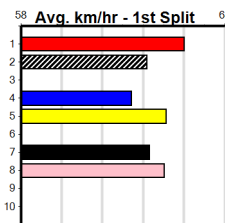

THR33 SERIES HT1

Distance: 515m, Race Type: Grade 5 Tier 3 Heat, Total Prizemoney: $3,340
1st: $2,230, 2nd: $690, 3rd: $345, 4th: $75

2
7:14PM
(VIC time)

WILD VENUS (1) is drawn o settle top 2 early and looks suited to a race of the nature. DREAM ON ALLAN (5) two placings here last month suggest he can be in the finish here. HIBIKI BLUE (2) best form is well up to this class.

Watchdog Tips: 1 5 2 7 Bet: Box Trifecta 1,2,5,7 ($10 for 41.67%)

Main table containing race details for 10 races. Each race entry includes horse name, trainer, jockey, odds, and a 'Winning Boxes' table with prize and start information.