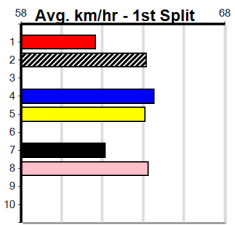

THR33 SERIES HT3

Distance: 515m, Race Type: Grade 5 Tier 3 Heat , Total Prizemoney: $3,340
1st: $2,230, 2nd: $690, 3rd: $345, 4th: $75

9

9:33PM

(VIC time)

SENSES FAIL (2) looks the early leader which will be a big advantage in a race of this nature. SIR NATHAN (5) is proven and this class and handles this circuit. MY SLICK RICK (1) is perfectly drawn and will be strong in the run home.

Watchdog Tips: **2** **5** **1** **8** **Bet:** **Box Trifecta 1,2,5,8 ($10 for 41.67%)**

Form	Box	Weight	Dist	Track	Date	Time	BON	Margin	1st/2nd (Time)	PIR	Checked	Comment	W/R	Split 1	S/P	Grade

1 MY SLICK RICK [5] *Suited this draw and by the small line up.* **$4.60**

F D Nov-21 FERAL FRANKY BELT UP LIBBA

Trainer: Debra Cumes (Drouin West)

2nd (8)	34.3	595	SAP	R10	04-Aug-24	35.00	34.45	3.00	TEMPER TRAP (34.79)	S/7653	.	.	.	9.61	$65.00	5
6th (4)	34.1	640	SLE	R5	11-Aug-24	37.61	37.11	7.50	PAYBACK (37.11)	M/5666	.	SW	.	6.39	$17.40	RW
5th (6)	33.8	460	WGL	R8	29-Aug-24	26.43	26.01	6.00	WREAKING HAVOC (26.01)	M/777	.	.	.	6.75	$7.80	T3-5
5th (4)	34.0	595	SAP	R5	02-Sep-24	34.94	34.61	4.75	FIVE CROWNS (34.61)	M/5455	.	.	.	9.58	$35.30	RWH

Owner(s): K Towt

Winning Boxes

1	2	3	4	5	6	7	8
1	2	3	4	5	6	7	8
		1				1	1
Prize	$13,300.00						
Best	30.20						
Starts	36-4-2-5						
Trk/Dst	3-0-1-1						
APM	$5858						

2 SENSES FAIL [5] *Can land on the arm here, hard to catch.* **$5.50**

BE B Feb-22 FERNANDO BALE MY DEWANA PENNY

Trainer: Heath Mcadam (Ocean Grove)

5th (4)	27.8	525	MEP	R3	07-Aug-24	31.17	29.93	5.00	DESTINI REBEL (30.82)	M/2554	.	.	.	5.25	$7.70	T3-5
3rd (6)	28.0	450	BAL	R8	11-Aug-24	25.83	25.52	4.50	BERN'S BANJO (25.52)	Q/333	.	.	.	6.69	$5.70	T3-5
3rd (2)	28.0	460	GEL	R6	16-Aug-24	26.39	25.44	4.50	LPIXIE TRIXIE (26.09)	M/333	.	.	.	6.75	$21.50	5
3rd (2)	27.9	515	SAP	R7	02-Sep-24	30.16	29.85	4.50	LCANYA ASSASSIN (29.85)	Q/2333	.	.	.	5.21	$21.80	5

Owner(s): H Mcadam

Winning Boxes

1	2	3	4	5	6	7	8
1	2	3	4	5	6	7	8
		1	1				
Prize	$5,380.00						
Best	30.16						
Starts	26-3-2-6						
Trk/Dst	4-0-0-1						
APM	$3347						

3 *** VACANT BOX ***

Trainer:

Owner(s):

4 JONATHAN'S DREAM [5] *Up to this class, chance with even luck.* **$6.50**

BKW D Dec-21 MY REDEEMER AVA'S DREAM

Trainer: Arend Gringhuis (Ripplebrook)

5th (5)	34.1	400	WGL	R10	09-Aug-24	23.22	22.22	7.50	VALLETTA DASH (22.69)	M/85	.	.	.	8.76	$47.30	5
6th (1)	34.0	400	WGL	R12	16-Aug-24	23.45	22.44	11.00	LGREMLIN (22.68)	S/77	.	.	.	8.76	$13.10	5
2nd (4)	33.6	350	HVL	R6	30-Aug-24	19.63	19.45	1.5	LANGRY FRANKY (19.53)	M/2	.	.	.	6.70	$11.30	T3-5
5th (2)	33.8	350	HVL	R8	06-Sep-24	19.52	19.01	6.00	BALLAN BRUMBY (19.11)	M/5	.	.	.	6.63	$5.10	T3-5

Owner(s): A Gringhuis

Winning Boxes

1	2	3	4	5	6	7	8
1	2	3	4	5	6	7	8
1	1				2	1	1
Prize	$18,510.00						
Best	30.19						
Starts	50-6-5-14						
Trk/Dst	2-0-0-1						
APM	$6451						

5 SIR NATHAN [5] *Proven this class and circuit, danger.* **$3.40**

BD D Feb-21 MY REDEEMER LITTLE SAMARA

Trainer: Eddie Lieshout (Drouin West)

7th (3)	35.6	515	SAP	R7	29-Jul-24	30.35	29.46	11.00	LASTON LORD (29.62)	S/6778	.	.	.	5.35	$24.80	5
1st (3)	35.0	515	SAP	R6	04-Aug-24	30.24	29.55	0.50	JEREMY SPOKE (30.27)	S/5323	.	SW	.	5.35	$5.10	T3-5H
2nd (7)	35.1	515	SAP	R6	12-Aug-24	30.27	29.27	3.5	JEREMY SPOKE (30.03)	S/7866	.	.	.	5.30	$9.20	5F
6th (4)	35.4	515	SAP	R7	02-Sep-24	30.32	29.85	7.00	LCANYA ASSASSIN (29.85)	M/6555	.	.	.	5.25	$10.70	5

Owner(s): E Lieshout

Winning Boxes

1	2	3	4	5	6	7	8
1	2	3	4	5	6	7	8
		1	1	2			2
Prize	$25,550.00						
Best	29.81						
Starts	75-6-14-17						
Trk/Dst	33-2-7-9						
APM	$6338						

6 *** VACANT BOX ***

Trainer:

Owner(s):