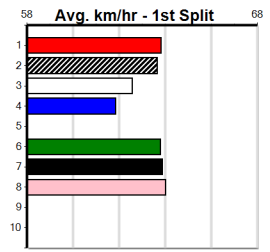

Sandown (SAP)

7

8:53PM

(VIC time)

ALDERBROOK PLUMBING (2-4 WINS)

Distance: 515m, Race Type: Restricted Win, Total Prizemoney: $3,340
1st: $2,230, 2nd: $690, 3rd: $345, 4th: $75

On speed runners PAW VINCE (2) and COOL WHITE (1) should dominated in the early stages of the race. Off speed runner FALLON BALE (4) will be hard to hold out if he is within a couple of lengths of the front division turning for home.

Watchdog Tips: 2 1 4 6 **Bet:** Box Trifecta 1,2,4,6 ($10 for 41.67%)

Form Box	Wgt	Dist	Track	Date	Time	BON	Margin	1st/2nd (Time)	PIR	Checked	Comment	WR	Split 1	S/P	Grade	
1	COOL WHITE [6] $3.00															
	New here, armed with early burn, big danger.															
	WBD Bitch Jan-22 Sire: MY REDEEMER Dam: ZERO COOL Trainer: Justin Nolan (Devon Meadows)															
	Owner(s): Brothers from other mothers (SYN), B Nolan, J Oliver, J Lamont															
	Winning Distances: < 300m (0) 300 - 399m (1) 400 - 499m (1) 500 - 599m (0) 600 - 699m (0) > 700m (0)															
	Winning Weights: 24.4(1) 24.8(1)															
	2nd (5) 24.8 395 TRA R2 15-May-24 22.52 22.19 0.75L BEGGIN' (22.49) M/222 . . . . . 3.89 $13.90 M															
	2nd (4) 24.5 400 WGL R2 21-May-24 23.36 22.56 0.10L FRANTIC (23.35) M/33 . . . . . 8.64 $5.40 M															
	2nd (1) 24.5 400 WGL R1 28-May-24 23.26 22.34 2.75L SECRET WITHIN (23.08) M/44 . . . . . 8.71 $2.50 M															
	4th (6) 24.8 400 WGL R1 20-Jun-24 23.21 22.89 2.25L CRYPTO ROYALTY (23.07) M/45 . . . . . 8.75 $2.10 T3-M															
1st (7) 24.4 395 TRA R1 05-Jul-24 22.33 21.86 0.25L PLASTIC GANGSTER (22.35) M/112 . . . SW . 3.80 $3.90 M																
1st (1) 24.8 435 SLE R4 07-Aug-24 24.84 24.38 0.05L BOOKER MAN (24.85) M/222 . . . . . 5.34 $9.10 X67																
2nd (1) 25.0 450 SHP R5 12-Aug-24 25.82 25.11 1.5L PAW JUDAS (25.73) M/443 . . . . . 6.79 $6.20 X67H																
2nd (4) 25.1 460 WGL R2 30-Aug-24 26.20 25.80 4.00L MYSTERY TERMS (25.92) Q/222 . . . . . 6.50 $7.30 RW																
Last 3 wins NOT included above																
<table border="1" style="width: 100%;"> <thead> <tr><th colspan="8">Box History</th></tr> <tr><th>Bx</th><th>1st</th><th>2nd</th><th>3rd</th><th>4th</th><th>5th</th><th>6th</th><th>7th</th><th>8th</th></tr> </thead> <tbody> <tr><td>1</td><td>1</td><td>2</td><td></td><td></td><td></td><td></td><td></td><td></td></tr> <tr><td>2</td><td></td><td></td><td></td><td></td><td></td><td></td><td></td><td></td></tr> <tr><td>3</td><td></td><td></td><td></td><td></td><td></td><td></td><td></td><td></td></tr> <tr><td>4</td><td></td><td>2</td><td></td><td></td><td></td><td></td><td></td><td></td></tr> <tr><td>5</td><td></td><td>1</td><td></td><td></td><td></td><td></td><td></td><td></td></tr> <tr><td>6</td><td></td><td></td><td></td><td>1</td><td></td><td></td><td></td><td></td></tr> <tr><td>7</td><td>1</td><td></td><td></td><td></td><td></td><td></td><td></td><td></td></tr> <tr><td>8</td><td></td><td></td><td></td><td></td><td></td><td></td><td></td><td></td></tr> <tr><td colspan="5">Prize Best</td><td colspan="3">$6440.00</td><td></td></tr> <tr><td colspan="5">Starts</td><td colspan="3">FSH</td><td></td></tr> <tr><td colspan="5">Trk/Dts</td><td colspan="3">8-2-5-0</td><td></td></tr> <tr><td colspan="5">APM</td><td colspan="3">0-0-0-0</td><td>5124</td></tr> </tbody> </table>																

2	PAW VINCE (NSW)[5] $4.00															
	On speed runner, serious muster, go close.															
	BK Dog Sep-22 Sire: FERNANDO BALE Dam: HELMA BALE Trainer: Samantha Grenfell (Anakie)															
	Owner(s): B Wheeler															
	Winning Distances: < 300m (0) 300 - 399m (1) 400 - 499m (2) 500 - 599m (0) 600 - 699m (0) > 700m (0)															
	Winning Weights: 30.2(1) 30.3(1) 31.1(1)															
	5th (4) 30.0 515 SAP R3 15-Jul-24 31.09 29.45 8.50L LAPIS LAZULI (30.52) S/6324 . . . . . 5.63 $10.50 7															
	1st (6) 30.2 400 GEL R2 30-Jul-24 22.64 22.64 2.75L MISS PATSY (22.82) Q/11 . . . SW . 8.38 $5.00 7															
	3rd (5) 30.2 400 GEL R10 02-Aug-24 22.97 22.54 2.50L SIN CITY MARV (22.80) S/74 . . . . . 8.73 $7.20 X67															
	3rd (8) 30.4 450 WBL R4 08-Aug-24 25.72 25.35 4.75L NACHO PROBLEM (25.39) M/644 . . . . . 6.96 $5.40 X67H															
5th (5) 30.7 450 WBL R7 15-Aug-24 25.71 25.23 4.25L INGA JOHNNY (25.42) M/654 . . . . . 6.77 $12.90 X67F																
4th (6) 31.0 400 GEL R9 23-Aug-24 23.55 22.56 14.00 XISAN BALE (22.59) S/43 . . . . . 8.81 $7.30 X67																
1st (8) 31.1 390 BAL R11 28-Aug-24 22.24 22.24 0.75L ASTON KING (22.29) M/22 . . . . . 8.49 $3.60 RW																
5th (6) 31.3 515 SAP R8 02-Sep-24 30.11 29.85 3.75L GENESIS BALE (29.85) M/7554 . . . . . 5.24 $9.60 5																
Last 3 wins NOT included above																
1st (4) 30.3 400 GEL R3 25-Jun-24 22.93 22.50 1.5L SCOOP THE LOOT (23.04) M/21 . . . . . 8.76 $1.50 M																
<table border="1" style="width: 100%;"> <thead> <tr><th colspan="8">Box History</th></tr> <tr><th>Bx</th><th>1st</th><th>2nd</th><th>3rd</th><th>4th</th><th>5th</th><th>6th</th><th>7th</th><th>8th</th></tr> </thead> <tbody> <tr><td>1</td><td></td><td>1</td><td></td><td></td><td></td><td></td><td></td><td></td></tr> <tr><td>2</td><td></td><td></td><td></td><td>1</td><td></td><td></td><td></td><td></td></tr> <tr><td>3</td><td></td><td></td><td></td><td>1</td><td></td><td></td><td></td><td></td></tr> <tr><td>4</td><td>1</td><td></td><td></td><td></td><td>1</td><td></td><td></td><td></td></tr> <tr><td>5</td><td></td><td></td><td>1</td><td></td><td>1</td><td></td><td></td><td></td></tr> <tr><td>6</td><td>1</td><td></td><td></td><td>2</td><td>1</td><td></td><td></td><td></td></tr> <tr><td>7</td><td></td><td></td><td></td><td></td><td></td><td></td><td></td><td></td></tr> <tr><td>8</td><td>1</td><td></td><td>1</td><td></td><td></td><td>1</td><td></td><td></td></tr> <tr><td colspan="5">Prize Best</td><td colspan="3">$6035.00</td><td></td></tr> <tr><td colspan="5">Starts</td><td colspan="3">30.11(6)-2/9/24</td><td></td></tr> <tr><td colspan="5">Trk/Dts</td><td colspan="3">15-3-2-2</td><td></td></tr> <tr><td colspan="5">APM</td><td colspan="3">3-0-1-0</td><td>4949</td></tr> </tbody> </table>