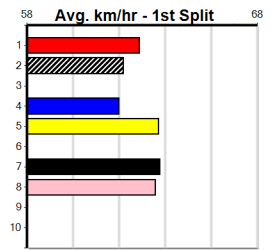

Sandown (SAP)

THR33 SERIES HT2

3

7:36PM

(VIC time)

Distance: 515m, **Race Type:** Grade 5 Tier 3 Heat, **Total Prizemoney:** $3,340
1st: $2,230, 2nd: $690, 3rd: $345, 4th: $75

BOOT A DREAM (2) is drawn to settle closer to the lead than usual and looks suited to a race of this nature. **LITTLE PRINCE (7)** holds a class edge and a SRM top 3 finish looks a strong option.
GRACELAND BOY (1) can run home strongly.

Watchdog Tips: [2] [7] [1] [5] **Bet:** Box Trifecta 1,2,5,7 ($10 for 41.67%)