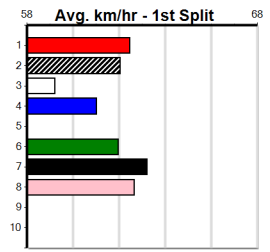

5

8:12PM

(VIC time)

Distance: 515m, Race Type: Mixed 6/7, Total Prizemoney: $3,340
1st: $2,230, 2nd: $690, 3rd: $345, 4th: $75

PALDRON BALE (6) middle distance win here last start was impressive and with a clear run he should be winning in this class. BLACK IN STYLE (7) is better than his past few runs and is well up to a class of this nature.

Watchdog Tips: 6 7 8 1 Bet: Win 6

Form Box Wgt Dist Track Date Time BON Margin 1st/2nd (Time) PIR Checked Comment W/R Split 1 S/P Grade

ARCHER TWO (SA)[7] Comes into calculations off this draw. $12.00
BD Dog May-22 Sire: WORM BURNER Dam: CAWBOURNE ZEBRA
Owner(s): J Archer
Trainer: Frank Toth (Pakenham)
Winning Distances: < 300m (0) 300 - 399m (0) 400 - 499m (0) 500 - 599m (1) 600 - 699m (0) > 700m (0)
Box History table and Prize Best Starts Trk/Dts APM

BOBBY BACCALA [6] Solid last two placings, include in your multiples $6.00
BK Dog May-22 Sire: SHIMA SHINE Dam: SUPER TORA
Owner(s): L Smith
Trainer: Luke Smith (Drouin)
Winning Distances: < 300m (0) 300 - 399m (0) 400 - 499m (2) 500 - 599m (0) 600 - 699m (0) > 700m (0)
Box History table and Prize Best Starts Trk/Dts APM

TAKE A CARNATION [7] Just the one win in 71 starts, place looks best. $51.00
BK Bitch Oct-20 Sire: MY BRO FABIO Dam: STARLIGHT JILL
Owner(s): DIRTY RATS TWO (SYN), S Jack, S Burke
Trainer: Shane Jack (Dalmore)
Winning Distances: < 300m (0) 300 - 399m (0) 400 - 499m (0) 500 - 599m (1) 600 - 699m (0) > 700m (0)
Box History table and Prize Best Starts Trk/Dts APM

EASY PIE [7] Drawn better than it appears, could surprise. $10.00
BK Dog May-22 Sire: BERNARDO Dam: GLORIOUS
Owner(s): B Sands
Trainer: Brad Sands (Pakenham)
Winning Distances: < 300m (0) 300 - 399m (1) 400 - 499m (0) 500 - 599m (0) 600 - 699m (0) > 700m (0)
Box History table and Prize Best Starts Trk/Dts APM

*** VACANT BOX ***
Sire: Dam:
Owner(s):
Trainer:
Winning Distances: < 300m (0) 300 - 399m (0) 400 - 499m (0) 500 - 599m (0) 600 - 699m (0) > 700m (0)
Winning Weights:
Box History

5