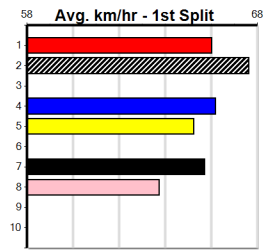

4

7:54PM

(VIC time)

Distance: 595m, Race Type: Mixed 4/5, Total Prizemoney: $4,445
1st: $2,990, 2nd: $920, 3rd: $460, 4th: $75

DEWANA FERNANDO (2) holds a class edge and should lead throughout here. DEWANA SCOTH (7) is as talented as the top elect but will need luck going into the first bend. STELLA GIRL (4) will be strong over the concluding stages.

Watchdog Tips: 2 7 4 1 Bet: Win 2

Form Box Wgt Dist Track Date Time BON Margin 1st/2nd (Time) PIR Checked Comment W/R Split 1 S/P Grade

DOUBLE DENIM [5] Comes into calculations off this draw. $10.00
Owner(s): L Smith
Winning Distances: < 300m (0) 300 - 399m (0) 400 - 499m (0) 500 - 599m (6) 600 - 699m (0) > 700m (0)
Winning Weights: 25.7(2) 26.0(2) 26.1(1) 26.3(1)
1st (6) 25.7 500 BEN R7 12-Jan-24 27.98 27.78 2.00L MEATBALL MOLLY (28.10) M/121 . . . 6.46 $9.10 5H
5th (3) 25.9 500 BEN R8 19-Jan-24 28.52 27.79 7.50L RIENDO (28.00) M/666 . . . 6.87 $5.80 5F
2nd (2) 26.1 500 BEN R7 02-Feb-24 28.24 27.77 2.00L SOFIA RIOT (28.11) M/343 . . . 6.56 $3.90 X45
8th (7) 25.9 595 SAN R5 08-Feb-24 35.41 34.22 18.00L DISTRACTING (34.22) M/8888 . . . 9.74 $6.20 5
6th (4) 26.1 435 SLE R6 31-Mar-24 25.09 24.45 9.00L MYALL RAY (24.47) M/255 . . . 5.32 $10.70 X45
5th (2) 26.4 460 WGL R7 09-Apr-24 26.30 25.60 10.00L PEAKY JOE (25.60) S/656 . . . 6.84 $12.20 5H
8th (5) 26.7 460 WGL R8 02-Aug-24 26.55 25.82 7.50L TRICKSTER'S HALO (26.03) Q/468 . . . 6.61 $10.10 X45
8th (4) 26.3 500 BEN R8 16-Aug-24 28.57 28.00 8.50L GRAND TOURER (28.00) Q/148 . . . 6.48 $61.10 X45
Last 3 wins NOT included above
1st (6) 26.0 510 SLE R5 19-Nov-23 28.96 28.69 3.25L MCNULTY (29.17) M/221 . . . 9.25 $1.90 X67
1st (3) 26.3 510 SLE R8 29-Nov-23 29.35 29.35 1.5L AKINA CRUSADER (29.45) M/323 . . . 9.28 $5.10 X45
1st (3) 25.7 510 SLE R7 31-Dec-23 28.67 28.50 4.00L BLACK SAIL (28.95) M/221 . . . 9.27 $4.00 X45

Box History
Bx 1st 2nd 3rd 4th 5th 6th 7th 8th
1 1 1 1 1 1 1 1
2 2 1 1 1 1 1 1
3 2 1 1 1 1 1 1
4 1 1 1 1 1 1 1
5 1 1 1 1 1 1 1
6 3 1 1 1 1 1 1
7 1 1 1 1 1 1 1
8 1 1 1 1 1 1 1
Prize Best $18780.00
Starts 35.41(7)-8/2/24
Trk/Dts 20-6-2-2
APM 1-0-0-0 3616