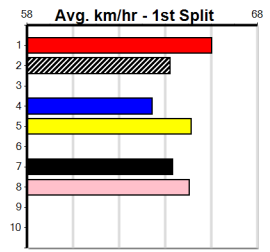

THR33 SERIES HT1

2

7:14PM

(VIC time)

Distance: 515m, Race Type: Grade 5 Tier 3 Heat , Total Prizemoney: $3,340
1st: $2,230, 2nd: $690, 3rd: $345, 4th: $75

WILD VENUS (1) is drawn o settle top 2 early and looks suited to a race of the nature. DREAM ON ALLAN (5) two placings here last month suggest he can be in the finish here. HIBIKI BLUE (2) best form is well up to this class.

Watchdog Tips: 1 5 2 7 Bet: Box Trifecta 1,2,5,7 ($10 for 41.67%)

WILD VENUS [5] Drawn to find the lead, hard to catch. $3.20
BK Bitch May-22
Owner(s): BILVIS (SYN), A Gwynne, D Bourke
Sire: ASTON DEE BEE Dam: INVICTUS REIGN
Trainer: David Bourke (The Basin)
Winning Distances: < 300m (0) 300 - 399m (4) 400 - 499m (0) 500 - 599m (0) 600 - 699m (0) > 700m (0)
Winning Weights: 28.7(1) 28.9(2) 29.2(1)
7th (5) 28.7 350 HVL R3 23-Jun-24 20.21 19.02 12.00 I'M WHAT'S NEXT (19.38) M/6 . . . V7 . 6.84 $5.50 X67
4th (1) 28.4 460 WGL R9 04-Jul-24 26.86 26.13 4.75L IT'S A HOUDINI (26.54) S/434 . . . . . 6.89 $1.90 7
1st (1) 28.7 350 HVL R5 19-Jul-24 19.56 18.99 0.75L ANOKE (19.60) M/2 . . . . . 6.64 $3.30 X67
1st (1) 28.9 350 HVL R5 26-Jul-24 19.57 19.57 0.75L MY BOY TED (19.62) S/6 . . . . . V3 . 6.80 $1.50 T3-RW
1st (4) 28.9 350 HVL R10 30-Jul-24 19.59 19.56 1.5L IF HE COULD (19.69) S/6 . . . . 6.72 $2.80 T3-6
7th (3) 28.8 460 WGL R8 06-Aug-24 26.57 25.64 5.50L HIERARCHY (26.22) M/777 . . . . . SW . 6.67 $8.60 5
2nd (1) 28.7 525 MEP R12 14-Aug-24 30.98 29.83 2.25L DESTINI REBEL (30.84) M/2223 . . . . 5.18 $6.00 T3-5
3rd (6) 28.6 525 MEP R10 21-Aug-24 30.73 29.91 4.75L LOCHINVAR PEARL (30.41) M/1233 . . . . 5.25 $9.60 T3-5
Last 3 wins NOT included above
1st (3) 29.2 300 HVL R1 12-May-24 17.10 16.66 0.75L ESPECIAL YOGI (17.14) M/3 . . . . 4.10 $2.80 M

HIBIKI BLUE [5] Well up to this class, go close with even luck. $3.40
BE Bitch Jul-22
Owner(s): A Lie
Sire: FERAL FRANKY Dam: MIYAZAKI
Trainer: Jason Sharp (Lara)
Winning Distances: < 300m (0) 300 - 399m (0) 400 - 499m (0) 500 - 599m (3) 600 - 699m (0) > 700m (0)
Winning Weights: 23.6(1) 23.7(1) 23.8(1)
2nd (1) 24.3 525 MEP R5 17-Jul-24 30.54 29.78 3.5L SIR VALENTINO (30.31) Q/1122 . . . . 5.13 $3.50 5
5th (6) 24.3 525 MEP R2 24-Jul-24 31.23 30.11 11.00 PUNCHY (30.50) M/3665 . . . . 5.26 $4.40 RW
6th (2) 24.1 525 MEP R9 31-Jul-24 30.88 29.92 13.00 BUN STORM (30.00) M/8777 . . . . 5.49 $22.00 5H
2nd (6) 24.2 525 MEP R8 07-Aug-24 31.32 29.93 13.00 FORBES SUPREME (30.42) M/5764 . . . . 5.20 $4.50 T3-5
7th (5) 24.3 500 BEN R8 14-Aug-24 28.71 28.07 6.50L FRYPAN LOMAR (28.26) M/887 . . . . 6.90 $3.10 T3-5
7th (1) 24.5 400 GEL R12 23-Aug-24 23.53 22.56 4.75L CAPTAIN ALICE (23.21) Q/84 . . . . 8.76 $12.00 5
3rd (1) 24.3 400 WGL R6 29-Aug-24 23.26 23.00 3.75L DAZZLER (23.00) M/43 . . . . 8.55 $5.40 T3-5
3rd (5) 24.4 400 GEL R12 03-Sep-24 22.94 22.31 2.50L SILVER TAQUISHA (22.78) M/56 . . . . . SW . 8.75 $2.80 5
Last 3 wins NOT included above
1st (1) 23.6 525 MEP R1 10-Apr-24 30.47 29.82 2.00L BLUE KERMARO (30.60) Q/1111 . . . . 5.19 $2.10 MH
1st (8) 23.8 500 BEN R7 19-Jun-24 28.47 28.21 2.50L SMOKIN' GRACIE (28.64) M/422 . . . . 6.72 $2.60 T3-RW
1st (2) 23.7 525 MEP R10 26-Jun-24 30.50 30.08 1.00L XISAN BALE (30.56) Q/1322 . . . . 5.12 $5.10 X67

*** VACANT BOX ***
Sire: Dam:
Owner(s):
Winning Distances: < 300m (0) 300 - 399m (0) 400 - 499m (0) 500 - 599m (0) 600 - 699m (0) > 700m (0)
Winning Weights:
Trainer:
Box History