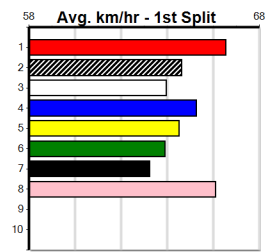

HARD STYLE RICO AT STUD

Distance: 515m, Race Type: Grade 5, Total Prizemoney: $3,340
1st: $2,230, 2nd: $690, 3rd: $345, 4th: $75

CRIMSON CANNON (8) has rediscovered his best form and has the early speed to make very post a winner. URANA ZOOM (2) can explode out of the traps and should be prominent from the outset. WILD ROVER (1) is drawn to run a big race.

Watchdog Tips: 8 2 1 5 Bet: Win 8

WILD ROVER (NSW)[5] Drawn to run a forward race, major player. $7.00
Owner(s): R Boyle
Sire: AUSSIE INFRARED Dam: SANDAVE REBEL
Trainer: Cooper Hayes (Mill Park)
Winning Distances: < 300m (0) 300 - 399m (2) 400 - 499m (1) 500 - 599m (3) 600 - 699m (0) > 700m (0)
Box History table and Prize Best Starts table included.

URANA ZOOM [5] Back in form, can spear the traps, danger. $6.00
Owner(s): R Marriner
Sire: SUPERIOR PRODUCT Dam: MA'S PLUM JAM
Trainer: Reginald Marriner (Lalor)
Winning Distances: < 300m (0) 300 - 399m (2) 400 - 499m (2) 500 - 599m (6) 600 - 699m (0) > 700m (0)
Box History table and Prize Best Starts table included.

STEELE JAKIT (NSW)[5] Handy type, solid muster, place claims. $12.00
Owner(s): J Dihm
Sire: GOOD ODDS HARADA Dam: BOOK OF LUCK
Trainer: Andrew Wood (Nambrok)
Winning Distances: < 300m (0) 300 - 399m (2) 400 - 499m (2) 500 - 599m (1) 600 - 699m (0) > 700m (0)
Box History table and Prize Best Starts table included.

ASTON TOMMY [5] No luck in recent times, has a motor, keep safe $7.50
Owner(s): R Borda
Sire: TOMMY SHELBY Dam: ASTON MEILLEUR
Trainer: David Condon (Devon Meadows)
Winning Distances: < 300m (0) 300 - 399m (1) 400 - 499m (3) 500 - 599m (1) 600 - 699m (0) > 700m (0)
Box History table and Prize Best Starts table included.

JACAERYS BALE (NSW)[5] Can show early speed, chance if he crosses early. $7.00
Owner(s): B Wheeler
Sire: JS FLAMIN ACE Dam: FAITHY BALE
Trainer: Correy Grenfell (Anakie)
Winning Distances: < 300m (0) 300 - 399m (1) 400 - 499m (4) 500 - 599m (0) 600 - 699m (0) > 700m (0)
Box History table and Prize Best Starts table included.