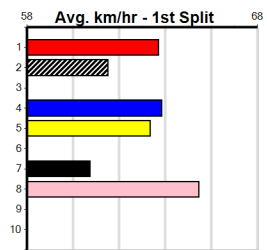

THR33 SERIES HT4

Distance: 515m, Race Type: Grade 5 Tier 3 Heat , Total Prizemoney: $3,340
1st: $2,230, 2nd: $690, 3rd: $345, 4th: $75

QUICK BISCUIT (5) was placed in a much stronger race here two starts back and will find this more to his liking. IDYLLIC LUTHER (4) has had no luck in recent runs and could be the big improver. AMAZED BY YOU (1) can work home into a minor placing.

Watchdog Tips: 5 4 1 2 Bet: Win 5

AMAZED BY YOU [5] Been racing in tougher races, major player. $6.00
Owner(s): TWO BRANDO'S (SYN), S Brandon, D Brandon, D Atkin
Trainer: Debra Brandon (Cranbourne East)
Box History table and race details.

SPAGHETTI ARMS [5] Can post a fast first split time, keep safe. $7.00
Owner(s): N Cachia
Trainer: Nicole Cachia (Anakie)
Box History table and race details.

*** VACANT BOX ***
Owner(s):
Trainer:
Box History

IDYLLIC LUTHER [5] Keen for the inside, better than form, improver. $6.00
Owner(s): C James
Trainer: Chloe Dew (Anakie)
Box History table and race details.

QUICK BISCUIT [5] Suited this class, tough to beat with some luck. $2.00
Owner(s): M Marshall
Trainer: Matthew Marshall (Darley)
Box History table and race details.