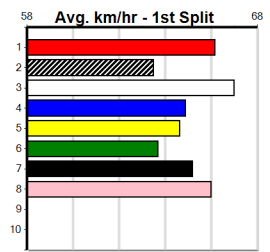

SPORTSBET NOBODY DOES IT EASIER

Distance: 515m, Race Type: Mixed 4/5, Total Prizemoney: $3,875
1st: $2,600, 2nd: $800, 3rd: $400, 4th: $75

Open race, UNDERWAY (4) could take advantage of inside runs going into the first bend and will be a tough proposition to hold out given clear running. The speedy FLYING MUFFIN (6) comes here for the first time following some flying Sale wins.

Watchdog Tips: 4 6 7 5 Bet: Win 4

RIVIERA BALE (NSW)[5] Comes into calculations off this draw. $7.50
BK Dog Aug-21 Sire: ORSON ALLEN Dam: HAE ALLEN
Owner(s): B Wheeler
Trainer: Samantha Grenfell (Anakie)
Winning Distances: < 300m (0) 300 - 399m (0) 400 - 499m (5) 500 - 599m (1) 600 - 699m (0) > 700m (0)
Winning Weights: 33.0(1) 33.4(1) 33.7(1) 34.0(1) 34.1(1) 34.5(1)
Box History table and Prize Best Starts table included.

PAW LARRY (NSW)[5] Speedy type, distance does test, place best $10.00
WF Dog Aug-22 Sire: FERNANDO BALE Dam: XAMIRA BALE
Owner(s): B Wheeler
Trainer: Samantha Grenfell (Anakie)
Winning Distances: < 300m (0) 300 - 399m (0) 400 - 499m (4) 500 - 599m (0) 600 - 699m (0) > 700m (0)
Winning Weights: 28.8(1) 29.4(1) 29.5(1) 29.6(1)
Box History table and Prize Best Starts table included.

FLYING GENERAL [5] Flew around Sale last time, can feature. $4.40
BK Dog Oct-22 Sire: MY REDEEMER Dam: FLYING UNICORN
Owner(s): T Erenshaw
Trainer: Kim Erenshaw (Junction Village)
Winning Distances: < 300m (0) 300 - 399m (1) 400 - 499m (3) 500 - 599m (0) 600 - 699m (0) > 700m (0)
Winning Weights: 29.6(1) 29.9(2) 30.9(1)
Box History table and Prize Best Starts table included.

UNDERWAY [5] Strong type, could prove hard to hold out. $7.00
WBK Dog Feb-22 Sire: FERNANDO BALE Dam: MY DEWANA PENNY
Owner(s): Western Front (SYN), W Kirk, D Kirk, F Parker, A Kennedy, T Kirk, D Kirk
Trainer: Wayne Kirk (Melton West)
Winning Distances: < 300m (0) 300 - 399m (0) 400 - 499m (3) 500 - 599m (4) 600 - 699m (0) > 700m (0)
Winning Weights: 31.4(1) 31.5(1) 31.7(1) 31.8(1) 32.0(1) 32.2(2)
Box History table and Prize Best Starts table included.

BAY TUDOR [4] Desperate for the inside, has talent, respect. $6.00
RBD Dog Nov-21 Sire: ORSON ALLEN Dam: SUMMER SKYE
Owner(s): R Mccullagh
Trainer: Ronald Mccullagh (Lara)
Winning Distances: < 300m (0) 300 - 399m (3) 400 - 499m (6) 500 - 599m (4) 600 - 699m (0) > 700m (0)
Winning Weights: 33.5(1) 33.6(1) 33.7(3) 33.8(1) 33.9(3) 34.0(1) 34.2(2) 34.4(1)
Box History table and Prize Best Starts table included.