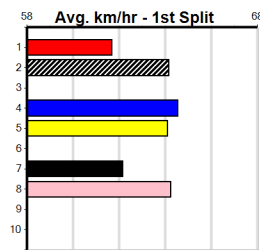

Distance: 515m, Race Type: Grade 5 Tier 3 Heat , Total Prizemoney: $3,340
1st: $2,230, 2nd: $690, 3rd: $345, 4th: $75

SENSES FAIL (2) looks the early leader which will be a big advantage in a race of this nature. SIR NATHAN (5)is proven and this class and handles this circuit. MY SLICK RICK (1) is perfectly drawn and will be strong in the run home.

Watchdog Tips: 2 5 1 8 Bet: Box Trifecta 1,2,5,8 ($10 for 41.67%)

Main table with 4 columns: Race Number (1-5), Dog Name, Dog Type, and Race Details. Includes sub-headers for 'Form Box', 'Wgt Dist Track', 'Date Time BDN', 'Margin 1st/2nd (Time)', 'PIR Checked Comment W/R Split 1 S/P Grade'. Each entry includes winning distances, winning weights, and a list of race results with details like dog name, track, date, time, margin, and prize money.