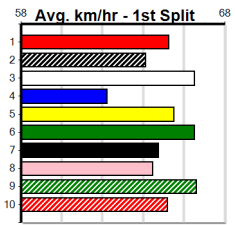

BYERS ELECTRICAL

Distance: 390m, Race Type: Grade 5, Total Prizemoney: $2,925
1st: $1,950, 2nd: $600, 3rd: $300, 4th: $75

Watchdog Tips: 0 0 0 0 Bet: .