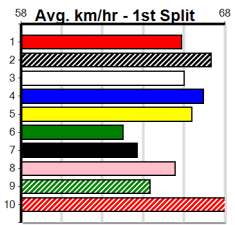

Shepparton

SHEPPARTON RACE 13

Distance: 390m, Race Type: Grade 5, Total Prizemoney: \$2,925
1st: \$1,950, 2nd: \$600, 3rd: \$300, 4th: \$75

13 (E1)

6:04PM

(VIC time)

Watchdog Tips: **0 0 0 0** Bet: **.**

Form	Box	Weight	Dist	Track	Date	Time	BON	Margin	1st/2nd (Time)	PIR	Checked	Comment	W/R	Split 1	S/P	Grade	
1 TURBO GEORGE [5]																	
BK	D	Sep-21	FERNANDO BALE					BRYLEE									
Trainer: Mark Morrissey (Junortoun)																	
7th	(3)	33.2	300	HVL	R9	19-Jul-24	17.26	16.74	5.50LCORTEZ BALE (16.88)	M/3	.	.	.	3.99	\$6.50	5	
8th	(8)	33.3	425	BEN	R2	26-Jul-24	24.69	23.79	11.00MAX PEARL (23.98)	M/788	.	.	.	6.67	\$6.60	RWH	
1st	(8)	33.2	390	WBL	R12	15-Aug-24	22.14	21.75	6.50KANJI TANK (22.57)	M/11	.	.	.	8.58	\$2.60	5	
1st	(2)	33.2	400	GEL	R3	31-Aug-24	22.30	22.30	2.25LPAW TIKA (22.46)	M/11	.	SW	.	8.40	\$11.90	5	
Owner(s): M Morrissey																	
2 EXPLOSIVE DEBT (NSW)[5]																	
BK	D	Sep-20	ZIPPING GARTH					EXPLOSIVE MADAME									
Trainer: Lisa Delbridge (Balliang)																	
5th	(7)	35.2	390	SHP	R12	12-Aug-24	22.71	22.05	5.00LCINNABAR ICON (22.36)	M/45	.	.	.	8.58	\$6.90	5	
2nd	(7)	35.4	390	SHP	R11	19-Aug-24	22.16	21.94	3.25BLACK DREAM (21.94)	Q/22	.	.	.	8.39	\$26.60	5	
3rd	(2)	35.5	390	SHP	R10	26-Aug-24	22.44	22.16	4.00LBUCK SHINES (22.18)	M/43	.	.	.	8.53	\$4.80	X45	
3rd	(5)	35.6	390	SHP	R12	02-Sep-24	22.25	21.92	1.25LTINKER DOT (22.18)	Q/22	.	.	.	8.45	\$4.50	5	
Owner(s): G Black																	
3 MOONLIGHT GRAND [5]																	
BK	B	Aug-22	FLYING RICCIARDO					MOSSY GIRL									
Trainer: Garry George (Beulah)																	
1st	(8)	28.0	390	WBL	R11	15-Aug-24	22.09	21.75	4.75LINTUITIVE (22.42)	M/11	.	.	.	8.47	\$5.70	5	
2nd	(2)	28.0	390	BAL	R10	21-Aug-24	22.52	22.10	6.50LULU'S RIDE (22.10)	Q/32	.	.	.	8.56	\$4.70	RW	
1st	(8)	28.0	410	HOR	R4	27-Aug-24	23.32	23.09	0.50LPAW OSWALD (23.35)	M/11	.	.	.	10.45	\$7.20	RWH	
6th	(5)	28.0	410	HOR	R4	03-Sep-24	23.74	23.05	9.50LPAW OSWALD (23.10)	M/76	.	.	.	10.78	\$8.70	RWF	
Owner(s): R Gore																	
4 NOCTILUCENT [5]																	
BE	B	Dec-21	BARCIA BALE					PYROCUMULUS									
Trainer: Michelle Mallia (Avalon)																	
3rd	(3)	27.7	410	HOR	R9	13-Aug-24	23.44	23.10	3.5LLIGHTNING JEDDA (23.21)	M/34	.	.	.	10.44	\$9.60	X45	
1st	(1)	27.5	410	HOR	R10	19-Aug-24	23.25	22.84	4.25LAUSSIE SUPREME (23.53)	Q/11	.	SW	W	10.24	\$1.50	5	
3rd	(6)	27.9	300	HVL	R12	25-Aug-24	16.77	16.50	2.25LGUNAI LILLY (16.62)	M/2	.	.	.	3.91	\$2.50	5H	
2nd	(6)	27.5	390	BAL	R3	04-Sep-24	22.45	21.89	7.00LCRUSH YOUR RUSH (21.99)	M/22	.	SW	.	8.51	\$2.60	5	
Owner(s): Fluffy Side Up (SYN), A Onley, P Onley																	
5 LAWLESS [5]																	
BD	D	Nov-20	UNLAWFUL ENTRY					HILLSIDE LADY									
Trainer: Emma Scott (Tatura)																	
4th	(2)	34.7	350	HVL	R8	21-Jan-24	19.50	19.22	2.75LNICOLSON BALE (19.32)	S/8	.	.	.	6.69	\$3.10	X34	
4th	(3)	34.2	350	HVL	R8	28-Jan-24	19.55	19.15	4.75LLEGENDARY SPYRO (19.22)	M/7	.	SW	.	6.72	\$3.40	X34	
6th	(1)	33.9	390	SHP	R7	27-May-24	22.67	21.84	12.00LAUGUSTUS FINCH (21.84)	M/66	.	.	.	9.01	\$5.00	X45	
6th	(4)	34.3	390	SHP	R11	02-Sep-24	22.60	21.92	7.00LACE OF PACE (22.12)	S/88	.	.	.	8.85	\$17.90	X45	
Owner(s): SCOTT FORTITUDE (SYN), E Scott, L Scott																	
6 NICKLEBY ACTION [5]																	
BD	D	Nov-21	FERAL FRANKY					NICKO DANCER									
Trainer: Julie Hall (Dingee)																	
4th	(4)	34.1	425	BEN	R12	09-Aug-24	24.69	23.88	5.50LZAPATRON (24.32)	M/775	.	.	.	6.84	\$2.60	5	
2nd	(5)	34.4	390	SHP	R12	19-Aug-24	22.39	21.94	1.75LSIMPLY AWESOME (22.28)	S/62	.	.	.	8.64	\$4.20	5	
2nd	(4)	34.7	390	SHP	R11	26-Aug-24	22.64	22.16	0.50LMESS CABANG (22.62)	M/32	.	.	.	8.54	\$9.20	5	
2nd	(4)	34.6	425	BEN	R7	30-Aug-24	24.15	23.73	1.25LFABIO GIBLET (24.08)	M/333	.	.	.	6.63	\$12.20	5	
Owner(s): J Hall																	
7 TADEN BALE (NSW)[5]																	
F	D	Jan-21	BARCIA BALE					ZELZER ALLEN									
Trainer: Wayne Gray (Wendouree)																	
8th	(8)	34.6	450	BAL	R5	31-Jul-24	25.95	25.24	10.00LMAHOGANY (25.27)	S/888	.	.	.	6.84	\$31.80	5	
F	(6)	34.4	460	GEL	R8	06-Aug-24	0.00	25.67	.DOLLAR BUCKS (25.67)	M/888	.	V0	.	8.26	\$12.80	X45	
1st	(3)	34.5	545	BAL	R6	11-Aug-24	31.32	31.15	3.25LTHANK YOU TOMMY (31.54)	M/2211	.	SW	.	6.85	\$4.20	T3-5	
5th	(6)	34.4	525	MEP	R8	04-Sep-24	30.79	30.09	10.00LASTON LORD (30.11)	S/5445	.	.	.	5.19	\$50.50	X45	
Owner(s): W Gray																	
8 CAPALA [5]																	
BK	D	Jan-22	ORSON ALLEN					OUR MAGIC TURBO									
Trainer: Thomas Wark (Rushworth)																	
7th	(3)	27.7	425	BEN	R10	19-Jul-24	24.76	23.78	7.50LSPANISH BULLET (24.26)	M/866	.	.	.	6.88	\$15.20	5	
5th	(3)	28.7	390	SHP	R4	12-Aug-24	22.55	22.05	7.50LORIENTAL OPHELIA (22.05)	M/55	.	.	.	8.71	\$22.20	5	
2nd	(7)	28.6	390	BAL	R9	25-Aug-24	22.48	22.06	6.00LSPRING PORT (22.06)	M/12	.	.	W	8.43	\$6.10	T3-5	
3rd	(6)	28.4	425	BEN	R7	30-Aug-24	24.22	23.73	2.25LFABIO GIBLET (24.08)	M/112	.	.	.	6.58	\$11.60	5	
Owner(s): BEERS FOR THE BOYS (SYN), D Baldwin, D Chillingsworth, P Rattray																	
9 READY TO STING (QLD)[5] Res.																	
DKBD	D	Aug-21	FERNANDO BALE					NINETYMILE STAR									
Trainer: Taylor Thornton (Pearcedale)																	
4th	(7)	35.0	395	TRA	R5	14-Jun-24	22.31	21.79	6.50LHI THERE FRANK (21.88)	M/354	.	.	.	3.77	\$8.90	SH	
7th	(3)	35.0	460	WGL	R8	02-Jul-24	26.52	26.16	5.50LWINKING WILLIE (26.16)	M/144	.	.	.	6.55	\$11.70	X45	
4th	(4)	35.0	400	WGL	R5	16-Jul-24	23.00	22.77	2.75LVALENCIA JIM (22.83)	M/66	.	.	.	8.57	\$11.90	X45	
5th	(2)	35.0	525	MEP	R8	24-Jul-24	31.01	30.11	7.00LCANYA HUSTLE (30.52)	M/6445	.	.	.	5.21	\$2.70	5	
Owner(s): Ready To Sting (SYN), B Whitford, D Gordon, M Mayle, C Johnson, A Stainthorpe																	
10 BAMERA (NSW)[5] Res.																	
RBD	D	May-22	WOW					LET'S WIN MEISHA									
Trainer: Terrence Reid (Yuroke)																	
1st	(2)	34.3	400	GEL	R5	09-Aug-24	22.69	22.43	1.00LPATCH YOU LATER (22.75)	M/11	.	.	W	8.38	\$6.10	5	
4th	(8)	34.8	390	SHP	R11	19-Aug-24	22.34	21.94	6.00LBLACK DREAM (21.94)	M/33	.	.	W	8.48	\$11.10	5	
4th	(4)	35.1	300	HVL	R4	25-Aug-24	16.75	16.50	3.5LSPOT FOX (16.52)	M/2	.	.	.	3.94	\$91.20	X34	
6th	(5)	34.9	350	HVL	R6	04-Sep-24	19.52	19.17	4.25LAYIA NEIGHBOUR (19.23)	M/2	.	.	.	6.56	\$10.80	5	
Owner(s): Family Business (SYN), K Reid, G Reid, T Reid																	