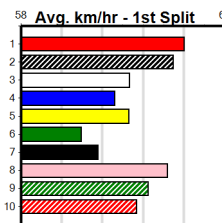

SPORTSBET (1-4 WINS) HT3

Distance: 450m, Race Type: Restricted Win Heat, Total Prizemoney: \$2,925
 1st: \$1,950, 2nd: \$600, 3rd: \$300, 4th: \$75

9

4:37PM

(VIC time)

Watchdog Tips: **0 0 0 0** Bet: **0**