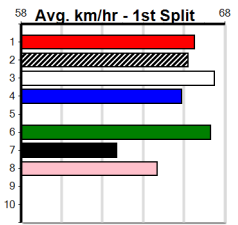

GPP LASER3300

Distance: 450m, Race Type: Mixed 3/4, Total Prizemoney: $3,360
1st: $2,250, 2nd: $690, 3rd: $345, 4th: $75

6

3:42PM

(VIC time)

Watchdog Tips: **0 0 0 0** Bet: **0**