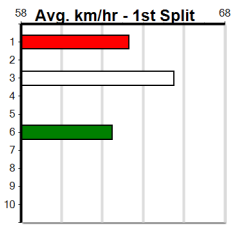

13 RACES TODAY

Distance: 450m, Race Type: Maiden, Total Prizemoney: $2,535
1st: $1,680, 2nd: $520, 3rd: $260, 4th: $75

1

2:02PM
(VIC time)

Watchdog Tips: 0 0 0 0 **Bet:** .

Form	Box	Weight	Dist	Track	Date	Time	BON	Margin	1st/2nd (Time)	PIR	Checked	Comment	W/R	Split 1	S/P	Grade	Winning Boxes								
1 DROP OF INK [M]																	<table border="1"> <thead><tr><th>1</th><th>2</th><th>3</th><th>4</th><th>5</th><th>6</th><th>7</th><th>8</th></tr></thead> <tbody> <tr><td></td><td></td><td></td><td></td><td></td><td></td><td></td><td>1</td></tr> <tr><td>Prize</td><td colspan="7"></td><td>$75.00</td></tr> <tr><td>Best</td><td colspan="7"></td><td>26.39</td></tr> <tr><td>Starts</td><td colspan="7"></td><td>6-1-0-0</td></tr> <tr><td>Trk/Dst</td><td colspan="7"></td><td>1-1-0-0</td></tr> <tr><td>APM</td><td colspan="7"></td><td>$60</td></tr> </tbody> </table>								
BK	B				Oct-22				ASTON RUPEE								SLINKY INKY								
Trainer: James Shaw (Seymour)																	ENG SHP 2024-09-05								
6th	(6)	27.1	525	MEP	R2	07-Aug-24	31.30	29.93	12.00	LCRUISE JAMIE (30.51)	S/4666	.	.	.	5.34	$7.90	M								
6th	(3)	27.1	525	MEP	R2	14-Aug-24	31.22	29.83	13.00	PAW PIERRE (30.35)	M/5666	.	.	.	5.24	$64.90	MH								
7th	(7)	26.9	525	MEP	R1	21-Aug-24	31.01	29.91	11.00	MEPUNGA INFRARED (30.27)	Q/1477	.	.	.	5.22	$44.70	M								
1st	(8)	26.8	450	SHP	R1	05-Sep-24	26.39	25.41	1.25	LLOSE MY NUMBER (26.46)	M/221	.	SW	.	6.85	$3.00	T3-M								
Owner(s): J Shaw																									
2 BOBBY BLUE [M]																	<table border="1"> <thead><tr><th>1</th><th>2</th><th>3</th><th>4</th><th>5</th><th>6</th><th>7</th><th>8</th></tr></thead> <tbody> <tr><td></td><td></td><td></td><td></td><td></td><td></td><td></td><td></td></tr> <tr><td>Prize</td><td colspan="7"></td><td>$0.00</td></tr> <tr><td>Best</td><td colspan="7"></td><td>FSH</td></tr> <tr><td>Starts</td><td colspan="7"></td><td>1-0-0-0</td></tr> <tr><td>Trk/Dst</td><td colspan="7"></td><td>0-0-0-0</td></tr> <tr><td>APM</td><td colspan="7"></td><td>$0</td></tr> </tbody> </table>								
BE	D				Mar-23				FERNANDO BALE								MEPUNGA SPECTRE								
Trainer: James Shaw (Seymour)																									
5th	(2)	30.5	525	MEP	R1	04-Sep-24	31.80	30.09	18.00	ROMANTIC RED (30.61)	S/7777	.	.	.	5.62	$8.40	M								
Owner(s): M Haines																									
3 TOO COLD [M]																	<table border="1"> <thead><tr><th>1</th><th>2</th><th>3</th><th>4</th><th>5</th><th>6</th><th>7</th><th>8</th></tr></thead> <tbody> <tr><td></td><td></td><td></td><td></td><td></td><td></td><td></td><td></td></tr> <tr><td>Prize</td><td colspan="7"></td><td>$520.00</td></tr> <tr><td>Best</td><td colspan="7"></td><td>26.22</td></tr> <tr><td>Starts</td><td colspan="7"></td><td>1-0-1-0</td></tr> <tr><td>Trk/Dst</td><td colspan="7"></td><td>1-0-1-0</td></tr> <tr><td>APM</td><td colspan="7"></td><td>$520</td></tr> </tbody> </table>								
WBK	D				Mar-23				FERNANDO BALE								MEPUNGA SPECTRE								
Trainer: James Shaw (Seymour)																									
2nd	(5)	33.4	450	SHP	R1	02-Sep-24	26.22	24.79	4.50	SAMMY SUNG (25.92)	M/322	.	.	.	6.74	$15.80	M								
Owner(s): J Shaw																									
4 GLISTENING [M]																	<table border="1"> <thead><tr><th>1</th><th>2</th><th>3</th><th>4</th><th>5</th><th>6</th><th>7</th><th>8</th></tr></thead> <tbody> <tr><td></td><td></td><td></td><td></td><td></td><td></td><td></td><td></td></tr> <tr><td>Prize</td><td colspan="7"></td><td>$0</td></tr> <tr><td>Best</td><td colspan="7"></td><td>FSH</td></tr> <tr><td>Starts</td><td colspan="7"></td><td>0-0-0-0</td></tr> <tr><td>Trk/Dst</td><td colspan="7"></td><td>0-0-0-0</td></tr> <tr><td>APM</td><td colspan="7"></td><td>$0</td></tr> </tbody> </table>								
WBK	B				Dec-22				BLACK MAGIC OPAL								IMMUNITY								
Trainer: Jason Thompson (Pearcedale)																									
Owner(s): SEE THE DREAM (SYN), S Buccilli, B Buccilli																									
5 MAGIC FOXY [M]																	<table border="1"> <thead><tr><th>1</th><th>2</th><th>3</th><th>4</th><th>5</th><th>6</th><th>7</th><th>8</th></tr></thead> <tbody> <tr><td></td><td></td><td></td><td></td><td></td><td></td><td></td><td></td></tr> <tr><td>Prize</td><td colspan="7"></td><td>$0</td></tr> <tr><td>Best</td><td colspan="7"></td><td>FSH</td></tr> <tr><td>Starts</td><td colspan="7"></td><td>0-0-0-0</td></tr> <tr><td>Trk/Dst</td><td colspan="7"></td><td>0-0-0-0</td></tr> <tr><td>APM</td><td colspan="7"></td><td>$0</td></tr> </tbody> </table>								
BE	D				Feb-23				AUSSIE INFRARED								NEVER DUPLICATED