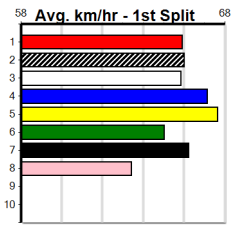

Watchdog Tips:

0 0 0 0

Bet:

Form Box Weight Dist Track Date Time BON Margin 1st/2nd (Time) PIR Checked Comment W/R Split 1 S/P Grade

1 AYIA NEIGHBOUR [4]											Winning Boxes																			
BD	D	Dec-21	HARD STYLE RICO	AYIA SOPHIA							1	2	3	4	5	6	7	8												
Trainer: Jeff Gorgioski (Stanhope)											1	3	3		1	3														
7th	(5)	34.2	350	HVL	R8	18-Aug-24	19.52	19.07	5.50	BERNIE BURROW (19.17)	Q/3	.	.	.	6.45	$8.70	X34	Prize	$38,465.00											
4th	(4)	34.2	350	HVL	R8	25-Aug-24	19.07	18.71	5.50	LASTON FANTASTIC (18.71)	M/3	.	.	.	6.47	$71.20	X34	Best	22.13											
5th	(6)	34.6	400	GEL	R3	31-Aug-24	22.81	22.30	7.50	TURBO GEORGE (22.30)	M/55	.	.	.	8.63	$2.70	5	Starts	46-14-7-7											
1st	(8)	34.3	350	HVL	R6	04-Sep-24	19.23	19.17	1.00	SYDNEY SHOW (19.29)	M/1	.	.	.	6.51	$2.00	5	Trk/Dst	13-3-1-4											
Owner(s): J Gorgioski											APM																			
											Winning Boxes																			
											1	2	3	4	5	6	7	8												
											1	3	3		1	3														

2 TESS CABANG [4]											Winning Boxes																				
BE	B	Feb-21	BERNARDO	STARS AND LIGHTS							1	2	3	4	5	6	7	8													
Trainer: Brenda Kinder (Girgarre)											1																				
5th	(2)	29.1	390	SHP	R3	12-Aug-24	22.49	22.05	4.50	LOUR GIRL ROXY (22.18)	Q/44	.	.	.	8.75	$11.40	5	Prize	$14,700.00												
7th	(7)	29.1	390	SHP	R4	19-Aug-24	22.46	21.94	6.00	LGO GO EVIE (22.07)	M/54	.	.	.	8.54	$14.10	5	Best	22.27												
1st	(1)	29.3	390	SHP	R11	26-Aug-24	22.62	22.16	0.50	NICKLEBY ACTION (22.64)	Q/21	.	.	SW	8.51	$14.80	5	Starts	56-5-8-11												
4th	(6)	29.2	390	SHP	R11	02-Sep-24	22.51	21.92	6.00	LACE OF PACE (22.12)	Q/43	.	.	.	8.53	$31.10	X45	Trk/Dst	18-3-4-3												
Owner(s): B Kinder											APM																				
											Winning Boxes																				
											1	2	3	4	5	6	7	8													
											1																				

3 TWILIGHT JET [4]											Winning Boxes																		
F	D	Feb-21	AZKABAN	STYLISH BREE							1	2	3	4	5	6	7	8											
Trainer: Fay Vantaarling (Tallygaroopna)											4	2																	
8th	(6)	30.0	450	SHP	R11	12-Aug-24	25.90	25.11	6.50	DEROGATIVE (25.47)	M/778	.	.	SW	6.84	$23.20	5	Prize	$36,300.00										
5th	(2)	29.8	525	MEP	R9	21-Aug-24	30.76	29.91	7.50	DEROGATIVE (30.25)	M/3555	.	.	.	5.19	$8.70	5	Best	22.23										
6th	(4)	30.1	525	MEP	R4	28-Aug-24	30.65	29.95	8.00	BILLY INTENTION (30.10)	Q/3366	.	.	.	5.10	$34.20	5H	Starts	72-9-8-9										
4th	(3)	29.8	525	MEP	R6	04-Sep-24	30.77	30.09	3.75	WHATEVER HE SAID (30.52)	Q/3233	.	.	.	5.21	$7.70	5	Trk/Dst	3-1-1-0										
Owner(s): F Vantaarling											APM																		
											Winning Boxes																		
											1	2	3	4	5	6	7	8											
											4	2																	

4 HELLO SIRI [4]											Winning Boxes																	
BE	B	Sep-21	FERNANDO BALE	AMELIA CHRISTA							1	2	3	4	5	6	7	8										
Trainer: Adele Powell (Stanhope)											1																	
8th	(3)	27.6	390	SHP	R10	22-Jul-24	22.91	22.04	13.00	LAT MY COMMAND (22.04)	Q/88	.	.	.	8.87	$17.00	5	Prize	$17,830.00									
2nd	(6)	27.5	390	SHP	R4	29-Jul-24	22.16	22.01	0.50	LUMPY'S DAD ROY (22.13)	M/11	.	.	.	8.28	$25.70	X45	Best	21.90									
1st	(3)	27.4	390	SHP	R11	05-Aug-24	22.11	22.08	3.75	LONITA BALE (22.36)	M/11	.	.	.	8.35	$5.20	5	Starts	38-6-13-4									
6th	(6)	27.4	425	BEN	R9	09-Aug-24	24.33	23.88	4.50	GAS LANTERN (24.03)	M/344	.	.	.	6.55	$11.80	X45	Trk/Dst	16-4-6-1									
Owner(s): Powellful Ryino (SYN), M Ryan, A Powell											APM																	
											Winning Boxes																	
											1	2	3	4	5	6	7	8										
											1