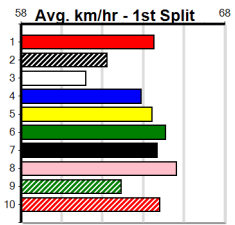

ELITE COLLARS & LEADS

Distance: 450m, Race Type: Mixed 6/7, Total Prizemoney: $2,925
1st: $1,950, 2nd: $600, 3rd: $300, 4th: $75

Watchdog Tips: 0 0 0 0 Bet: .