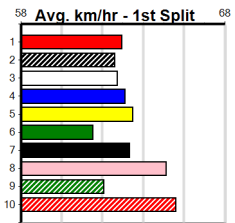

GRV DISTANCE RACING (0-4 WINS)

Distance: 650m, Race Type: Restricted Win, Total Prizemoney: $3,940
1st: $2,640, 2nd: $815, 3rd: $410, 4th: $75

5

3:22PM

(VIC time)

Watchdog Tips: **0 0 0 0** Bet: **0**