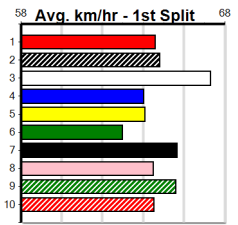

MMS ACCESS

Distance: 450m, Race Type: Grade 5, Total Prizemoney: $2,925
1st: $1,950, 2nd: $600, 3rd: $300, 4th: $75

11

5:30PM

(VIC time)

Watchdog Tips: **0 0 0 0** Bet: **.**